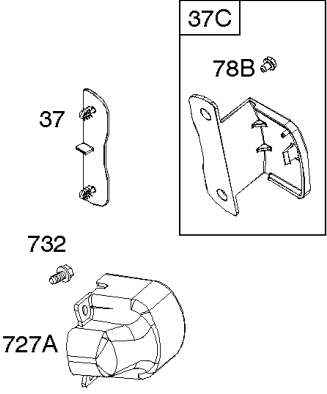

Not For Reproduction

Blower Housing/Shrouds, Flywheel, Rewind Starter

REF NO	PART NO	QTY	DESCRIPTION
23	794814		FLYWHEEL
37	795715		GUARD, Flywheel -(Snap-on)
37A	699047		GUARD, Flywheel -Used Before Code Date 12080600
37C	591544		GUARD, Flywheel -Used After Code Date 12080500
58	66574		ROPE, Starter -(Cut To Required Length)
60	490652		GRIP-STARTER ROPE
65	699228		SCREW -(Rewind Starter)
78A	699205		SCREW -(Flywheel Guard) -Used Before Code Date 12080600
78B	795026		SCREW -(Flywheel Guard) -Used After Code Date 12080500
304	798994		HOUSING, Blower
305	699481		SCREW -(Blower Housing)
332	794824		NUT -(Flywheel)
363	19203		PULLER, Flywheel
455	794867		CUP, Flywheel
608	798825		STARTER, Rewind
727A	697465		COVER, Starter Drive
732	699200		SCREW -(Starter Drive Cover)
1005	794815		FAN, Flywheel
1070	794821		SCREW -(Flywheel Fan)