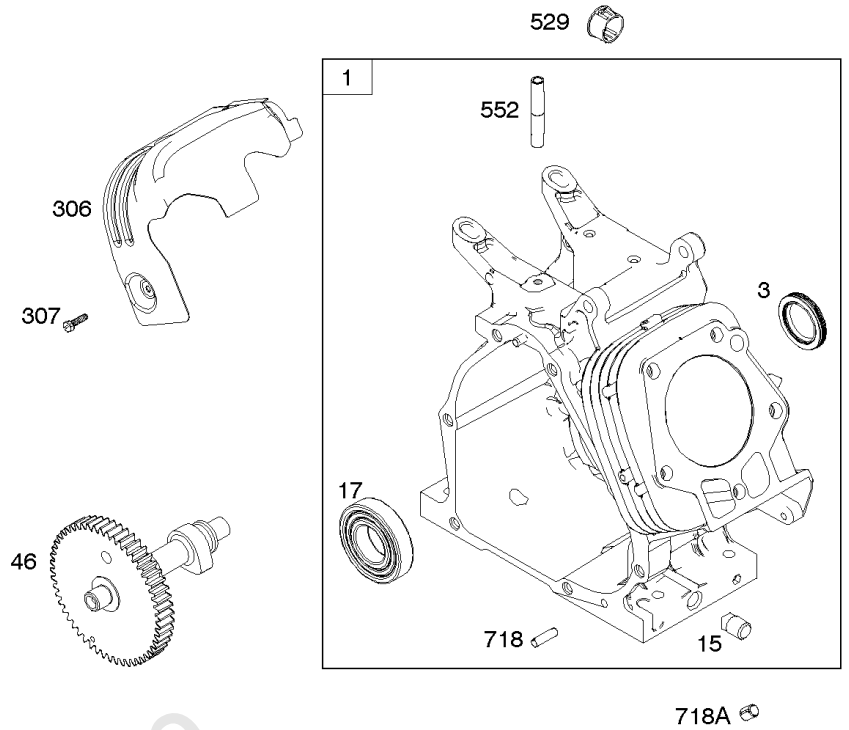

1036 EMISSIONS LABEL

1058 OPERATOR'S MANUAL

1319 WARNING LABEL

1319A WARNING LABEL

Camshaft, Crankcase Cover, Crankshaft, Cylinder, Lubrication, Operator's Manual, Piston/

REF NO	PART NO	QTY	DESCRIPTION
1	799046		CYLINDER ASSEMBLY
3	798991		SEAL, Oil -(Magneto Side)
12	798807		GASKET, Crankcase
15	691686		PLUG-OIL DRAIN
16	796957		CRANKSHAFT
17	798993		BEARING, Ball
17A	798995		BEARING, Ball
18	799084		COVER, Crankcase
20	798991		SEAL, Oil -(PTO Side)
22	798955		SCREW -(Crankcase Cover/Sump)
24	222698S		KEY, Flywheel
25	792117		PISTON ASSEMBLY -(Standard)
25	792144		PISTON ASSEMBLY -(.020 Oversize)
26	792073		SET, Ring -(.020" Oversize)
26	792026		SET, Ring -(Standard)
27	690975		LOCK, Piston Pin
28	696581		PIN, Piston -(Standard)
29	694691		ROD, Connecting
30	694692		DIPPER, Connecting Rod
32	690976		SCREW -(Connecting Rod)
46	795697		CAMSHAFT
170	794833		STUD -(Crankcase Cover/Sump)
219	693578		GEAR, Governor
220	691724		WASHER -(Governor Gear)
306	798992		SHIELD, Cylinder
307	794822		SCREW -(Cylinder Shield)
364A	699947		TERMINAL, Oil Plug
377	690979		KEY, Woodruff -Used After Code Date 11103100
377	798972		KEY, Woodruff -Used Before Code Date 11110100
415	691363		PLUG
522	798503		PLUG, Dipstick/Fill
529	791822		GROMMET
552	694674		BUSHING, Governor Crank
598	799332		SHIM, End Play -(Crankshaft or Camshaft Bearing)
718	690959		PIN, Locating -(Cylinder Head)
718A	695178		PIN, Locating -(Head)
741	691288		GEAR, Timing
742	692564		RETAINER, E Ring
746	694679		GEAR, Idler