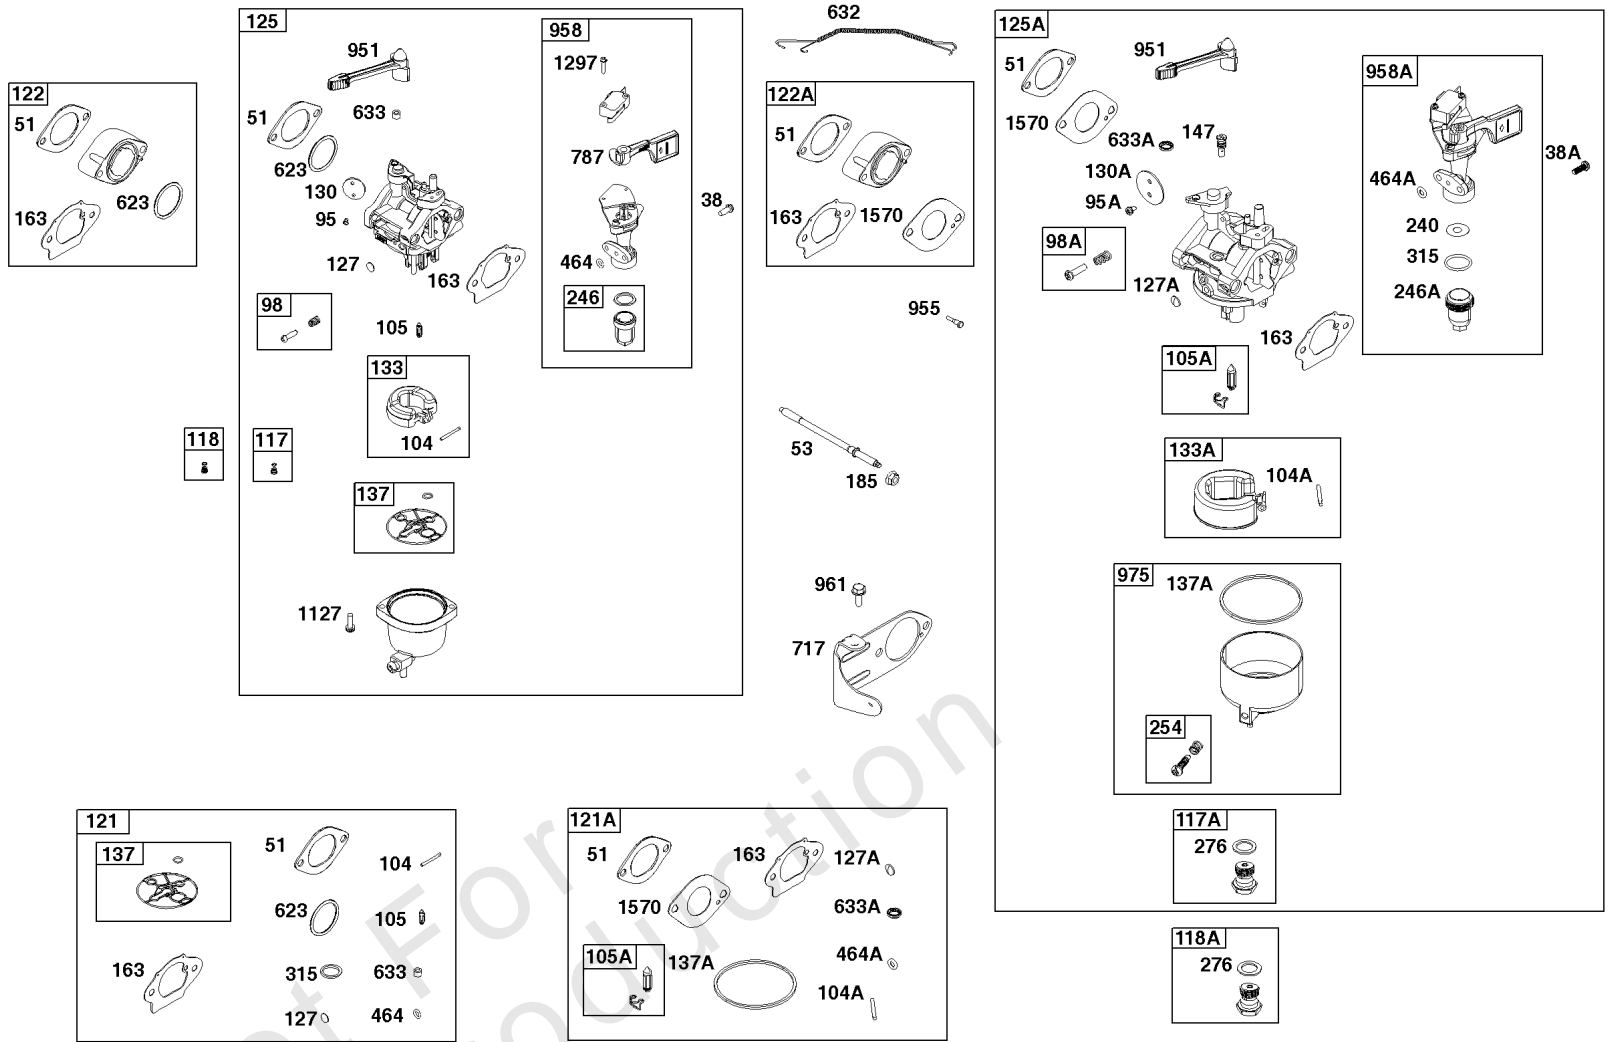

## Carburetor Group

REF NO	PART NO	QTY	DESCRIPTION
133	694914	1	FLOAT, Carburetor -Used Before Code Date 18112600
133A	84004490	1	FLOAT, Carburetor -Used After Code Date 18112500
137	799991	1	GASKET, Float Bowl -Used Before Code Date 18112600
137A	84004205	1	GASKET, Float Bowl -Used After Code Date 18112500
147	594872	1	JET, Pilot -Used After Code Date 18112500
163	798962	1	GASKET, Air Cleaner
185	794838	2	NUT -(Air Cleaner Base)
240	597039	1	FILTER, Fuel -Used After Code Date 18112500
246	595153	1	BOWL-FUEL VALVE-STRAINER -Used Before Code Date 18112600
246A	597043	1	BOWL, Fuel Filter -Used After Code Date 18112500
254	595322	1	DRAIN, Carburetor Bowl -Used After Code Date 18112500
276	84004488	1	WASHER, Sealing -Used After Code Date 18112500
315	597735	1	GASKET, Fuel Bowl -(Fuel Filter Bowl) -Used After Code Date 18112500
464	698550	1	SEAL, O-Ring -(Fuel Shut-off Valve) -Used Before Code Date 18112600
464A	595320	1	SEAL, O-Ring -(Fuel Shut-off Valve) -Used After Code Date 18112500
623	799051	1	SEAL, O-Ring -(Carburetor Spacer) -Used Before Code Date 18112600
632	-----	1	SPRING/LINK, Mechanical Governor -(Part information located in Controls Group.)
633	690722	1	SEAL, Choke/Throttle Shaft -Used Before Code Date 18112600
633A	84004398	1	SEAL, Choke/Throttle Shaft -Used After Code Date 18112500
717	798989	1	BRACKET, Air Cleaner -Used Before Code Date 18112600
717A	84004868	1	BRACKET, Air Cleaner -Used After Code Date 18112500
787	798635	1	ARM, Lever -Used Before Code Date 18112600
951	798528	1	LEVER, Choke
955	595329	1	PLUG, Carburetor -Used After Code Date 18112500
958	799073	1	VALVE, Fuel Shut Off -Used Before Code Date 18112600
958A	84004839	1	VALVE, Fuel Shut Off -Used After Code Date 18112500
961	699691	1	SCREW -(Air Cleaner Bracket)
975	84004204	1	BOWL, Float -Used After Code Date 18112500
1127	695407	2	SCREW -Used Before Code Date 18112600