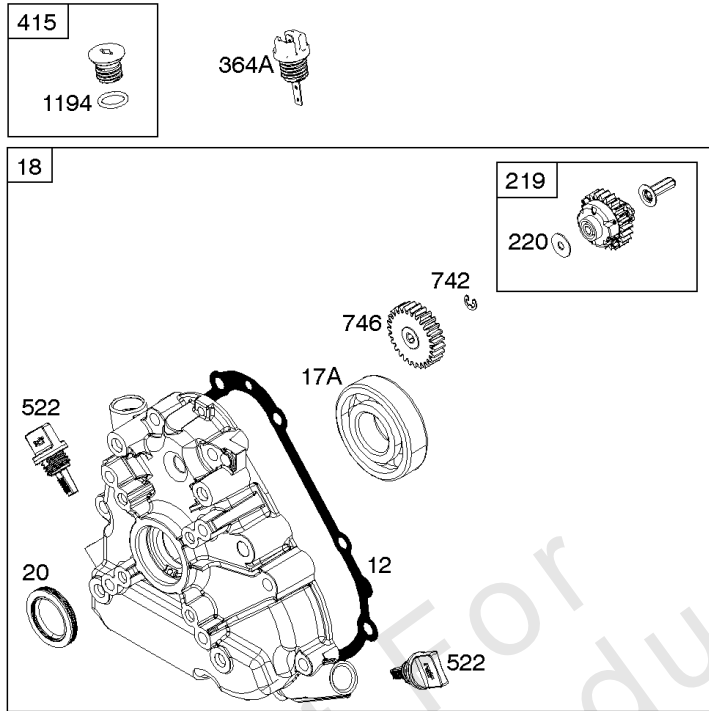

## Camshaft, Crankcase Cover, Crankshaft, Cylinder, Lubrication, Operator's Manual, Piston/

REF NO	PART NO	QTY	DESCRIPTION
1	799046		CYLINDER ASSEMBLY
3	798991		SEAL, Oil -(Magneto Side)
12	798807		GASKET, Crankcase
15	691686		PLUG-OIL DRAIN
16	796957		CRANKSHAFT
17	798993		BEARING, Ball
17A	798995		BEARING, Ball
18	799084		COVER, Crankcase
20	798991		SEAL, Oil -(PTO Side)
22	798955		SCREW -(Crankcase Cover/Sump)
24	222698S		KEY, Flywheel
25	792117		PISTON ASSEMBLY -(Standard)
25	792144		PISTON ASSEMBLY -(.020 Oversize)
26	792073		SET, Ring -(.020" Oversize)
26	792026		SET, Ring -(Standard)
27	690975		LOCK, Piston Pin
28	696581		PIN, Piston -(Standard)
29	694691		ROD, Connecting
30	694692		DIPPER, Connecting Rod
32	690976		SCREW -(Connecting Rod)
46	795697		CAMSHAFT
170	794833		STUD -(Crankcase Cover/Sump)
219	693578		GEAR, Governor
220	691724		WASHER -(Governor Gear)
306	798992		SHIELD, Cylinder
307	794822		SCREW -(Cylinder Shield)
364A	699947		TERMINAL, Oil Plug
377	690979		KEY, Woodruff -Used After Code Date 11103100
377	798972		KEY, Woodruff -Used Before Code Date 11110100
415	691363		PLUG
522	798503		PLUG, Dipstick/Fill
529	791822		GROMMET
552	694674		BUSHING, Governor Crank
598	799332		SHIM, End Play -(Crankshaft or Camshaft Bearing)
718	690959		PIN, Locating -(Cylinder Head)
718A	695178		PIN, Locating -(Head)
741	691288		GEAR, Timing
742	692564		RETAINER, E Ring
746	694679		GEAR, Idler

1036 EMISSIONS LABEL

1058 OPERATOR'S MANUAL

1319 WARNING LABEL

1319A WARNING LABEL

**Camshaft, Crankcase Cover, Crankshaft, Cylinder, Lubrication, Operator's Manual, Piston/**

REF NO	PART NO	QTY	DESCRIPTION
1036	-----		LABEL, Emissions -(Available From A Briggs & Stratton Authorized Dealer)
1058	279770TRI		MANUAL, Operator's
1058	279770WST		MANUAL, Operator's
1058	279770EST		MANUAL, Operator's
1194	691876		SEAL, O-Ring -(Plug)
1319	794467		LABEL, Warning
1319A	797669		LABEL, Warning