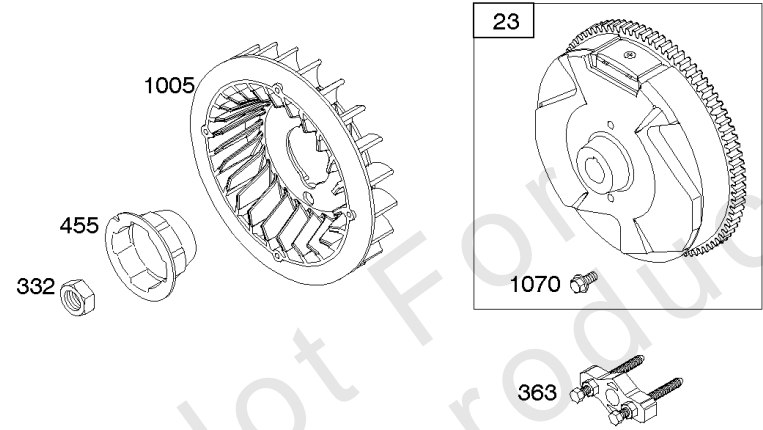

Not For Reproduction

Blower Housing/Shrouds, Flywheel, Rewind Starter

REF NO	PART NO	QTY	DESCRIPTION
23	794814		FLYWHEEL
37	795715		GUARD, Flywheel -(Snap-on)
37A	699047		GUARD, Flywheel -Used Before Code Date 12080600
37C	591544		GUARD, Flywheel -Used After Code Date 12080500
58	66574		ROPE, Starter -(Cut To Required Length)
60	490652		GRIP-STARTER ROPE
65	699228		SCREW -(Rewind Starter)
78A	699205		SCREW -(Flywheel Guard) -Used Before Code Date 12080600
78B	795026		SCREW -(Flywheel Guard) -Used After Code Date 12080500
304	798994		HOUSING, Blower
305	699481		SCREW -(Blower Housing)
332	794824		NUT -(Flywheel)
363	19203		PULLER, Flywheel
455	794867		CUP, Flywheel
608	798825		STARTER, Rewind
727A	697465		COVER, Starter Drive
732	699200		SCREW -(Starter Drive Cover)
1005	794815		FAN, Flywheel
1070	794821		SCREW -(Flywheel Fan)