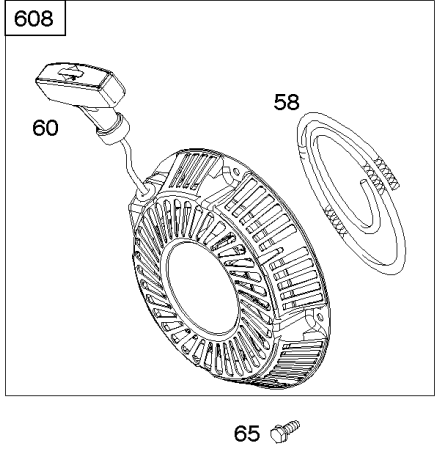

Not For Reproduction

Blower Housing/Shrouds, Flywheel, Rewind Starter

REF NO	PART NO	QTY	DESCRIPTION
23	794814		FLYWHEEL
37	795715		GUARD, Flywheel -(Snap-on)
37A	699047		GUARD, Flywheel -Used Before Code Date 12080600
37C	591544		GUARD, Flywheel -Used After Code Date 12080500
58	66574		ROPE, Starter -(Cut To Required Length)
60	490652		GRIP-STARTER ROPE
65	699228		SCREW -(Rewind Starter)
78A	699205		SCREW -(Flywheel Guard) -Used Before Code Date 12080600
78B	795026		SCREW -(Flywheel Guard) -Used After Code Date 12080500
304	798994		HOUSING, Blower
305	699481		SCREW -(Blower Housing)
332	794824		NUT -(Flywheel)
363	19203		PULLER, Flywheel
455	794867		CUP, Flywheel
608	798825		STARTER, Rewind
727A	697465		COVER, Starter Drive
732	699200		SCREW -(Starter Drive Cover)
1005	794815		FAN, Flywheel
1070	794821		SCREW -(Flywheel Fan)