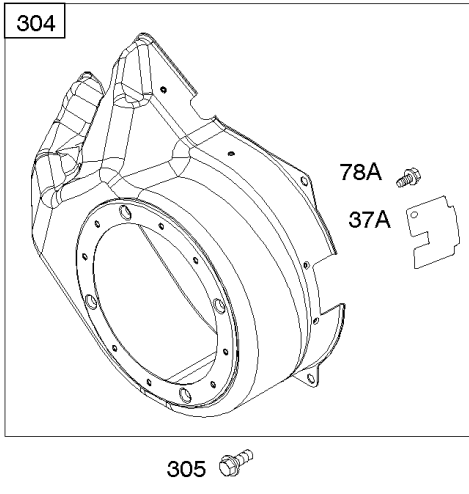

Not For Reproduction

Blower Housing/Shrouds, Flywheel, Rewind Starter

REF NO	PART NO	QTY	DESCRIPTION
23	794814		FLYWHEEL
37	795715		GUARD, Flywheel -(Snap-on)
37A	699047		GUARD, Flywheel -Used Before Code Date 12080600
37C	591544		GUARD, Flywheel -Used After Code Date 12080500
58	66574		ROPE, Starter -(Cut To Required Length)
60	490652		GRIP-STARTER ROPE
65	699228		SCREW -(Rewind Starter)
78A	699205		SCREW -(Flywheel Guard) -Used Before Code Date 12080600
78B	795026		SCREW -(Flywheel Guard) -Used After Code Date 12080500
304	798994		HOUSING, Blower
305	699481		SCREW -(Blower Housing)
332	794824		NUT -(Flywheel)
363	19203		PULLER, Flywheel
455	794867		CUP, Flywheel
608	798825		STARTER, Rewind
727A	697465		COVER, Starter Drive
732	699200		SCREW -(Starter Drive Cover)
1005	794815		FAN, Flywheel
1070	794821		SCREW -(Flywheel Fan)