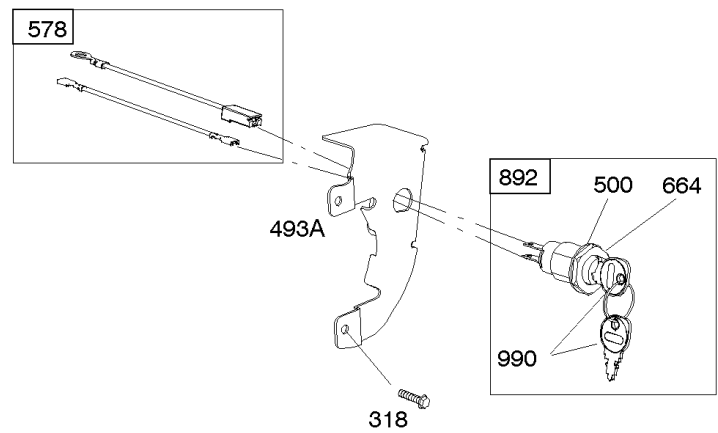

Ignition, Alternator, Electric Starter, Electrical

REF NO	PART NO	QTY	DESCRIPTION
309	695479		MOTOR, Starter
310	690323		SCREW -(Starter Motor)
318	691693		SCREW -(Mounting Bracket)
333	492341		ARMATURE, Magneto -Used Before Code Date 12042300
333	591459		ARMATURE-MAGNETO -Used After Code Date 12042200
334	699477		SCREW -(Magneto Armature)
356	695630		WIRE, Stop
356A	799721		WIRE, Stop
356B	594754		WIRE, Stop
364A	699947		TERMINAL, Oil Plug
462	691261		WASHER -(Starter Cable)
474D	695466		ALTERNATOR -(10 and 16 Amp Regulated)
493	691177		BRACKET, Mounting
493A	798803		BRACKET, Mounting
500	691086		WASHER -(Key Switch)
501	797375		REGULATOR
503	691532		STRAP, Starter
510	693699		DRIVE, Starter
513	692024		CLUTCH, Drive
526	690297		SCREW -(Regulator)
577	690795		CABLE, Starter
578	798802		WIRE ASSEMBLY
579	691029		NUT -(Starter Cable)
664	691087		NUT -(Key Switch)
697	795026		SCREW -(Starter Motor) (Drive Cap)
729	799133		CLIP, Wire
729A	594752		CLIP, Wire
783	693713		GEAR, Pinion
799	699691		SCREW -(Oil Sensor)
801	694482		CAP-DRIVE
802	691286		CAP, End
813	690635		CLAMP
851	493880S		TERMINAL-SPARK PLUG
892	690646		SWITCH, Key
920	691656		SOLENOID, Starter
990	691959		SET, Key
1051	691265		RING, Retaining
1052A	794805		SENSOR, Oil
1090	691293		RETAINER, Brush
1119	699772		SCREW -(Alternator)