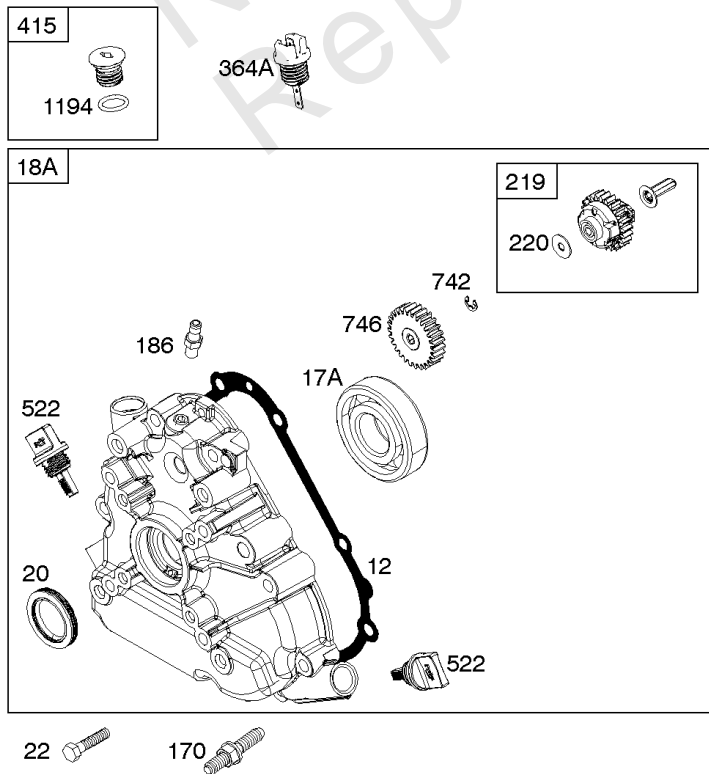

## Camshaft, Crankcase Cover, Crankshaft, Cylinder, Lubrication, Operator's Manual, Piston/

REF NO	PART NO	QTY	DESCRIPTION
1	799046		CYLINDER ASSEMBLY
3	798991		SEAL, Oil -(Magneto Side)
12	798807		GASKET, Crankcase
15	691686		PLUG-OIL DRAIN
16	796957		CRANKSHAFT
17	798993		BEARING, Ball
17A	798995		BEARING, Ball
18	799084		COVER, Crankcase
20	798991		SEAL, Oil -(PTO Side)
22	798955		SCREW -(Crankcase Cover/Sump)
24	222698S		KEY, Flywheel
25	792117		PISTON ASSEMBLY -(Standard)
25	792144		PISTON ASSEMBLY -(.020 Oversize)
26	792073		SET, Ring -(.020" Oversize)
26	792026		SET, Ring -(Standard)
27	690975		LOCK, Piston Pin
28	696581		PIN, Piston -(Standard)
29	694691		ROD, Connecting
30	694692		DIPPER, Connecting Rod
32	690976		SCREW -(Connecting Rod)
46	795697		CAMSHAFT
170	794833		STUD -(Crankcase Cover/Sump)
219	693578		GEAR, Governor
220	691724		WASHER -(Governor Gear)
306	798992		SHIELD, Cylinder
307	794822		SCREW -(Cylinder Shield)
364A	699947		TERMINAL, Oil Plug
377	690979		KEY, Woodruff -Used After Code Date 11103100
377	798972		KEY, Woodruff -Used Before Code Date 11110100
415	691363		PLUG
522	798503		PLUG, Dipstick/Fill
529	791822		GROMMET
552	694674		BUSHING, Governor Crank
598	799332		SHIM, End Play -(Crankshaft or Camshaft Bearing)
718	690959		PIN, Locating -(Cylinder Head)
718A	695178		PIN, Locating -(Head)
741	691288		GEAR, Timing
742	692564		RETAINER, E Ring
746	694679		GEAR, Idler

1036 EMISSIONS LABEL

1058 OPERATOR'S MANUAL

1319 WARNING LABEL

1319A WARNING LABEL

**Camshaft, Crankcase Cover, Crankshaft, Cylinder, Lubrication, Operator's Manual, Piston/**

REF NO	PART NO	QTY	DESCRIPTION
1036	-----		LABEL, Emissions -(Available From A Briggs & Stratton Authorized Dealer)
1058	279770TRI		MANUAL, Operator's
1058	279770WST		MANUAL, Operator's
1058	279770EST		MANUAL, Operator's
1194	691876		SEAL, O-Ring -(Plug)
1319	794467		LABEL, Warning
1319A	797669		LABEL, Warning