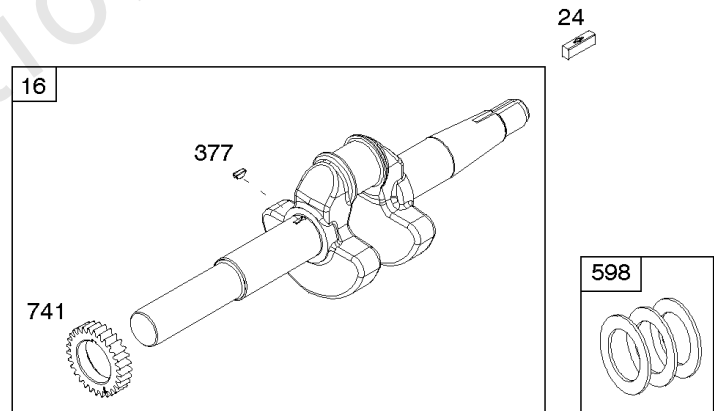

## Camshaft, Crankcase Cover, Crankshaft, Cylinder, Lubrication, Operator's Manual, Piston/

REF NO	PART NO	QTY	DESCRIPTION
1	799046		CYLINDER ASSEMBLY
3	798991		SEAL, Oil -(Magneto Side)
12	798807		GASKET, Crankcase
15	691686		PLUG-OIL DRAIN
16	796957		CRANKSHAFT
17	798993		BEARING, Ball
17A	798995		BEARING, Ball
18	799084		COVER, Crankcase
20	798991		SEAL, Oil -(PTO Side)
22	798955		SCREW -(Crankcase Cover/Sump)
24	222698S		KEY, Flywheel
25	792117		PISTON ASSEMBLY -(Standard)
25	792144		PISTON ASSEMBLY -(.020 Oversize)
26	792073		SET, Ring -(.020" Oversize)
26	792026		SET, Ring -(Standard)
27	690975		LOCK, Piston Pin
28	696581		PIN, Piston -(Standard)
29	694691		ROD, Connecting
30	694692		DIPPER, Connecting Rod
32	690976		SCREW -(Connecting Rod)
46	795697		CAMSHAFT
170	794833		STUD -(Crankcase Cover/Sump)
219	693578		GEAR, Governor
220	691724		WASHER -(Governor Gear)
306	798992		SHIELD, Cylinder
307	794822		SCREW -(Cylinder Shield)
364A	699947		TERMINAL, Oil Plug
377	690979		KEY, Woodruff -Used After Code Date 11103100
377	798972		KEY, Woodruff -Used Before Code Date 11110100
415	691363		PLUG
522	798503		PLUG, Dipstick/Fill
529	791822		GROMMET
552	694674		BUSHING, Governor Crank
598	799332		SHIM, End Play -(Crankshaft or Camshaft Bearing)
718	690959		PIN, Locating -(Cylinder Head)
718A	695178		PIN, Locating -(Head)
741	691288		GEAR, Timing
742	692564		RETAINER, E Ring
746	694679		GEAR, Idler

1036 EMISSIONS LABEL

1058 OPERATOR'S MANUAL

1319 WARNING LABEL

1319A WARNING LABEL

**Camshaft, Crankcase Cover, Crankshaft, Cylinder, Lubrication, Operator's Manual, Piston/**

REF NO	PART NO	QTY	DESCRIPTION
1036	-----		LABEL, Emissions -(Available From A Briggs & Stratton Authorized Dealer)
1058	279770TRI		MANUAL, Operator's
1058	279770WST		MANUAL, Operator's
1058	279770EST		MANUAL, Operator's
1194	691876		SEAL, O-Ring -(Plug)
1319	794467		LABEL, Warning
1319A	797669		LABEL, Warning