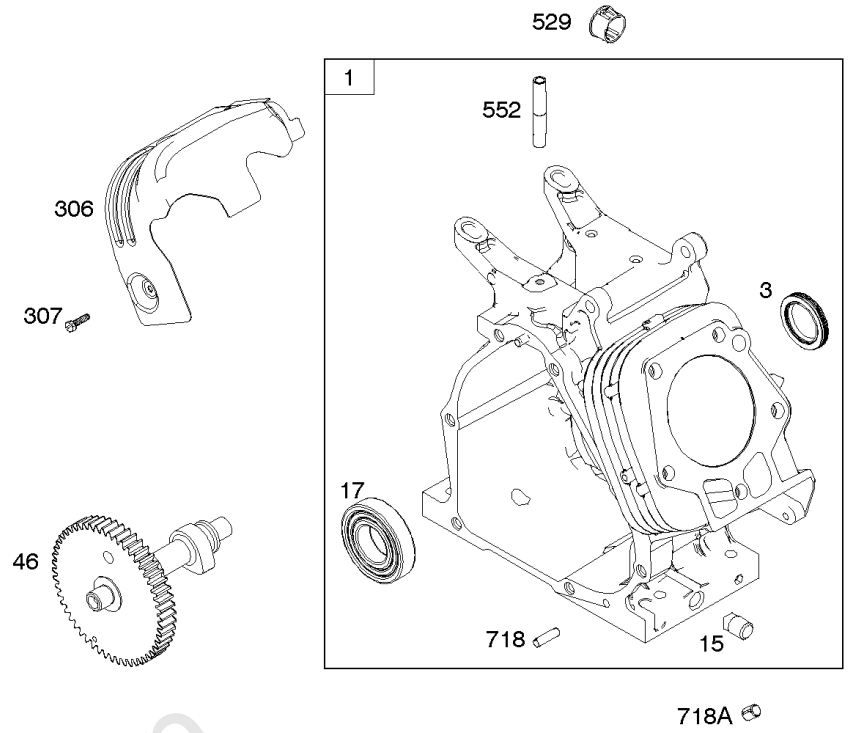

## Camshaft, Crankcase Cover, Crankshaft, Cylinder, Lubrication, Operator's Manual, Piston/

REF NO	PART NO	QTY	DESCRIPTION
1	799046		CYLINDER ASSEMBLY
3	798991		SEAL, Oil -(Magneto Side)
12	798807		GASKET, Crankcase
15	691686		PLUG-OIL DRAIN
16	796957		CRANKSHAFT
17	798993		BEARING, Ball
17A	798995		BEARING, Ball
18	799084		COVER, Crankcase
20	798991		SEAL, Oil -(PTO Side)
22	798955		SCREW -(Crankcase Cover/Sump)
24	222698S		KEY, Flywheel
25	792117		PISTON ASSEMBLY -(Standard)
25	792144		PISTON ASSEMBLY -(.020 Oversize)
26	792073		SET, Ring -(.020" Oversize)
26	792026		SET, Ring -(Standard)
27	690975		LOCK, Piston Pin
28	696581		PIN, Piston -(Standard)
29	694691		ROD, Connecting
30	694692		DIPPER, Connecting Rod
32	690976		SCREW -(Connecting Rod)
46	795697		CAMSHAFT
170	794833		STUD -(Crankcase Cover/Sump)
219	693578		GEAR, Governor
220	691724		WASHER -(Governor Gear)
306	798992		SHIELD, Cylinder
307	794822		SCREW -(Cylinder Shield)
364A	699947		TERMINAL, Oil Plug
377	690979		KEY, Woodruff -Used After Code Date 11103100
377	798972		KEY, Woodruff -Used Before Code Date 11110100
415	691363		PLUG
522	798503		PLUG, Dipstick/Fill
529	791822		GROMMET
552	694674		BUSHING, Governor Crank
598	799332		SHIM, End Play -(Crankshaft or Camshaft Bearing)
718	690959		PIN, Locating -(Cylinder Head)
718A	695178		PIN, Locating -(Head)
741	691288		GEAR, Timing
742	692564		RETAINER, E Ring
746	694679		GEAR, Idler

1036 EMISSIONS LABEL

1058 OPERATOR'S MANUAL

1319 WARNING LABEL

1319A WARNING LABEL

**Camshaft, Crankcase Cover, Crankshaft, Cylinder, Lubrication, Operator's Manual, Piston/**

REF NO	PART NO	QTY	DESCRIPTION
1036	-----		LABEL, Emissions -(Available From A Briggs & Stratton Authorized Dealer)
1058	279770TRI		MANUAL, Operator's
1058	279770WST		MANUAL, Operator's
1058	279770EST		MANUAL, Operator's
1194	691876		SEAL, O-Ring -(Plug)
1319	794467		LABEL, Warning
1319A	797669		LABEL, Warning