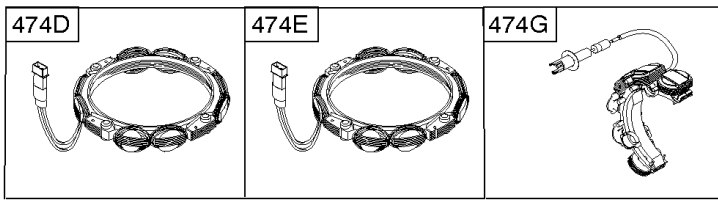

Alternator, Ignition, Motor-Starter

REF NO	PART NO	QTY	DESCRIPTION
286	594800		MODULE, Oil Sensor -Used After Code Date 15042700
286	798796		MODULE, Oil Sensor -Used Before Code Date 15052800
309	695479		MOTOR, Starter
310	690323		SCREW -(Starter Motor)
318	691693		SCREW -(Mounting Bracket)
318A	795026		SCREW -(Mounting Bracket)
333	591459		ARMATURE-MAGNETO -Used After Code Date 12042200
333	492341		ARMATURE, Magneto -Used Before Code Date 12042300
334	699477		SCREW -(Magneto Armature)
356	695630		WIRE, Stop
356A	799721		WIRE, Stop
364A	699947		TERMINAL, Oil Plug
462	691261		WASHER -(Starter Cable)
474D	695466		ALTERNATOR -(10 AMP)
474E	790320		ALTERNATOR -(20 Amp)
474G	695730		ALTERNATOR -(3 Amp. DC)
493	691177		BRACKET, Mounting
493A	798803		BRACKET, Mounting
493B	699048		BRACKET, Mounting
500	691086		WASHER -(Key Switch)
501	797375		REGULATOR -(10 and 16 Amp Regulated)
501A	790325		REGULATOR -(20 Amp)
503	691532		STRAP, Starter
510	693699		DRIVE, Starter
513	692024		CLUTCH, Drive
526	690297		SCREW -(Regulator) (10-16 Amp Regulated)
526A	690326		SCREW -(Regulator) (20 Amp)
577	690795		CABLE, Starter
578	798802		WIRE ASSEMBLY
578A	692306		WIRE ASSEMBLY
578B	590689		WIRE ASSEMBLY
579	691029		NUT -(Starter Cable)
664	691087		NUT -(Key Switch)
697	795026		SCREW -(Starter Motor) (Drive Cap)
729	799133		CLIP, Wire
783	693713		GEAR, Pinion
799	699691		SCREW -(Oil Sensor)