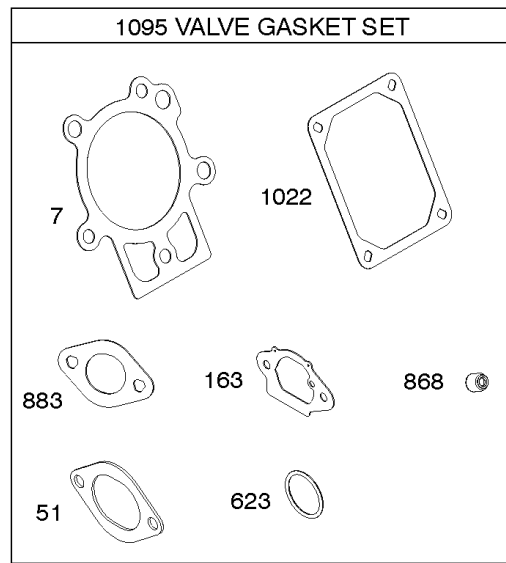

Cylinder Head, Gasket Set - Engine, Gasket Set -Valve

REF NO	PART NO	QTY	DESCRIPTION
3	798991		SEAL, Oil -(Magneto Side)
5	799858		HEAD, Cylinder
7	694872		GASKET, Cylinder Head
12	798807		GASKET, Crankcase
13	794829		SCREW -(Cylinder Head)
20	798991		SEAL, Oil -(PTO Side)
33	697576		VALVE, Exhaust
34	792200		VALVE, Intake
35	694865		SPRING, Valve -(Intake)
36	694865		SPRING, Valve -(Exhaust)
42	499586		KEEPER, Valve
45	690977		TAPPET, Valve
51	590396		GASKET, Intake
163	798962		GASKET, Air Cleaner
176	798965		SEAL, O-Ring -(Air Cleaner Base)
192	690083		ADJUSTER, Rocker Arm
337	792015		PLUG, Spark
358	798800		GASKET SET, Engine
383	19576S		WRENCH, Spark Plug
623	799051		SEAL, O-Ring -(Carburetor Spacer) (Air Cleaner Elbow To Carburetor)
635	691909		BOOT, Spark Plug
725	590347		SHIELD, Heat
728	699481		SCREW -(Heat Shield)
798	697890		SCREW -(Rocker Arm)
868	690968		SEAL, Valve
883	695398		GASKET, Exhaust
914	794827		SCREW -(Rocker Cover)
1022	690971		GASKET, Rocker Cover
1023	697691		COVER, Rocker
1026	592673		ROD, Push
1029	690972		ARM, Rocker
1095	798801		GASKET SET, Valve
1100	791959		PIVOT, Rocker Arm