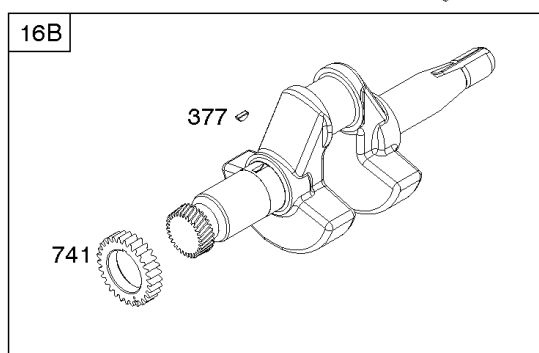

Camshaft, Crankshaft, Cylinder, Piston/Rings/Connecting Rod, Warning Label

Mfg. No: 19L232-0315-F1

- 1036 EMISSIONS LABEL
- 1319 WARNING LABEL
- 1319A WARNING LABEL

Camshaft, Crankshaft, Cylinder, Piston/Rings/Connecting Rod, Warning Label

REF NO	PART NO	QTY	DESCRIPTION
1	799046		CYLINDER ASSEMBLY
3	798991		SEAL, Oil -(Magneto Side)
15	691686		PLUG-OIL DRAIN
16A	796958		CRANKSHAFT
17	798993		BEARING, Ball
24	222698S		KEY, Flywheel
25	792117		PISTON ASSEMBLY -(Standard)
25	792144		PISTON ASSEMBLY -(.020 Oversize)
26	792073		SET, Ring -(.020" Oversize)
26	792026		SET, Ring -(Standard)
27	690975		LOCK, Piston Pin
28	696581		PIN, Piston -(Standard)
29	694691		ROD, Connecting
30	694692		DIPPER, Connecting Rod
32	690976		SCREW -(Connecting Rod)
45	690977		TAPPET, Valve
46	795697		CAMSHAFT
306	798992		SHIELD, Cylinder
307	794822		SCREW -(Cylinder Shield)
309	695479		MOTOR, Starter
357	590960		KEY, Drive Pulley
357	591054		KEY, Drive Pulley
377	690979		KEY, Woodruff -Used After Code Date 11103100
377	798972		KEY, Woodruff -Used Before Code Date 11110100
529	791822		GROMMET
552	694674		BUSHING, Governor Crank
718	690959		PIN, Locating -(Cylinder Head)
718A	695178		PIN, Locating -(Head)
741	691288		GEAR, Timing
1026	592673		ROD, Push
1036	-----		LABEL, Emissions -(Available From A Briggs & Stratton Authorized Dealer)
1319	794467		LABEL, Warning
1319A	797669		LABEL, Warning