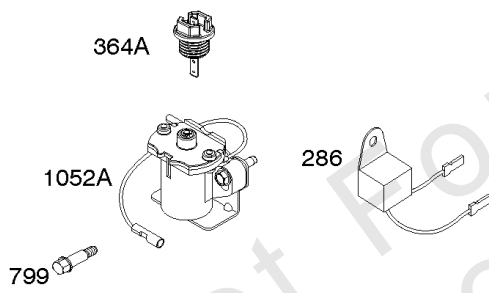

Parts Manual

Mfg. No: 19L232-0315-F1

Model Components	Page
Air Cleaner, Exhaust.	4
Alternator, Ignition, Motor-Starter.	6
Blower Housing/Shrouds, Flywheel, Rewind Starter.	10
Camshaft, Crankshaft, Cylinder, Piston/Rings/Connecting Rod, Warning Label.	12
Carburetor Group.	14
Controls, Fuel Supply, Governor Spring.	20
Crankcase Cover, Gear Reduction.	24
Cylinder Head, Gasket Set - Engine, Gasket Set -Valve.	26
Replacement Engine - Europe, Middle East & Africa.	28
Replacement Engine - US & Canada.	29

Alternator, Ignition, Motor-Starter

REF NO	PART NO	QTY	DESCRIPTION
286	594800		MODULE, Oil Sensor -Used After Code Date 15042700
286	798796		MODULE, Oil Sensor -Used Before Code Date 15052800
309	695479		MOTOR, Starter
310	690323		SCREW -(Starter Motor)
318	691693		SCREW -(Mounting Bracket)
318A	795026		SCREW -(Mounting Bracket)
333	591459		ARMATURE-MAGNETO -Used After Code Date 12042200
333	492341		ARMATURE, Magneto -Used Before Code Date 12042300
334	699477		SCREW -(Magneto Armature)
356	695630		WIRE, Stop
356A	799721		WIRE, Stop
364A	699947		TERMINAL, Oil Plug
462	691261		WASHER -(Starter Cable)
474D	695466		ALTERNATOR -(10 AMP)
474E	790320		ALTERNATOR -(20 Amp)
474G	695730		ALTERNATOR -(3 Amp. DC)
493	691177		BRACKET, Mounting
493A	798803		BRACKET, Mounting
493B	699048		BRACKET, Mounting
500	691086		WASHER -(Key Switch)
501	797375		REGULATOR -(10 and 16 Amp Regulated)
501A	790325		REGULATOR -(20 Amp)
503	691532		STRAP, Starter
510	693699		DRIVE, Starter
513	692024		CLUTCH, Drive
526	690297		SCREW -(Regulator) (10-16 Amp Regulated)
526A	690326		SCREW -(Regulator) (20 Amp)
577	690795		CABLE, Starter
578	798802		WIRE ASSEMBLY
578A	692306		WIRE ASSEMBLY
578B	590689		WIRE ASSEMBLY
579	691029		NUT -(Starter Cable)
664	691087		NUT -(Key Switch)
697	795026		SCREW -(Starter Motor) (Drive Cap)
729	799133		CLIP, Wire
783	693713		GEAR, Pinion
799	699691		SCREW -(Oil Sensor)