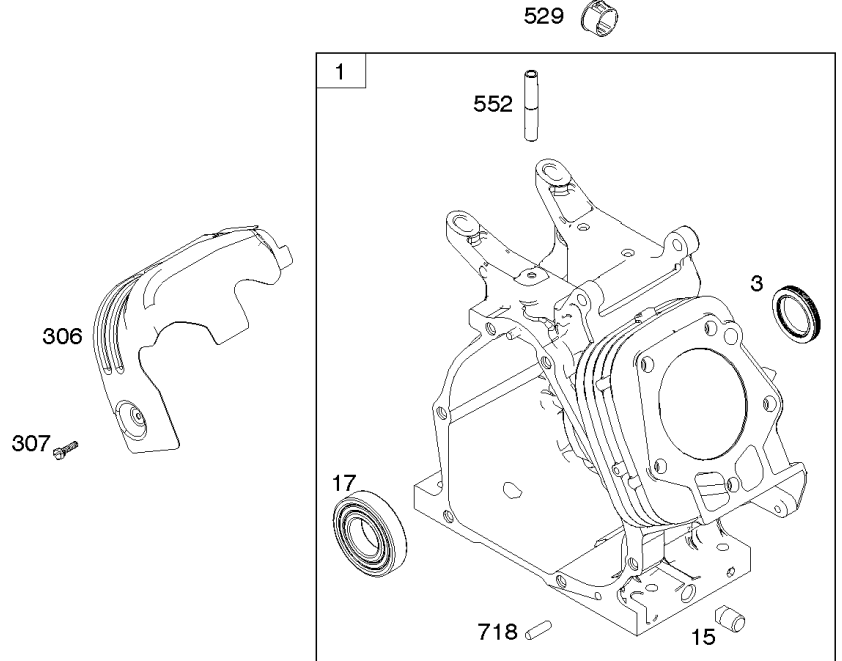

Not For Reproduction

Blower Housing/Shrouds, Flywheel, Rewind Starter

Mfg. No: 19L232-0315-F1

Not For
Reproduction

Blower Housing/Shrouds, Flywheel, Rewind Starter

REF NO	PART NO	QTY	DESCRIPTION
23	794814		FLYWHEEL
37	795715		GUARD, Flywheel -(Snap-on)
37A	699047		GUARD, Flywheel -Used Before Code Date 12080600
37B	790730		GUARD, Flywheel -Used Before Code Date 12080600
37C	591544		GUARD, Flywheel -Used After Code Date 12080500
58	66574		ROPE, Starter -(Cut To Required Length)
60	490652		GRIP-STARTER ROPE
65	699228		SCREW -(Rewind Starter)
78A	699205		SCREW -(Flywheel Guard)
78B	795026		SCREW -(Flywheel Guard)
304	798994		HOUSING, Blower
305	699481		SCREW -(Blower Housing)
332	794824		NUT -(Flywheel)
363	19203		PULLER, Flywheel
455	794867		CUP, Flywheel
608	798825		STARTER, Rewind
727A	697465		COVER, Starter Drive
732	699200		SCREW -(Starter Drive Cover)
1005	794815		FAN, Flywheel
1070	794821		SCREW -(Flywheel Fan)

Camshaft, Crankshaft, Cylinder, Piston/Rings/Connecting Rod, Warning Label

Mfg. No: 19L232-0315-F1

- 1036 EMISSIONS LABEL
- 1319 WARNING LABEL
- 1319A WARNING LABEL

Camshaft, Crankshaft, Cylinder, Piston/Rings/Connecting Rod, Warning Label