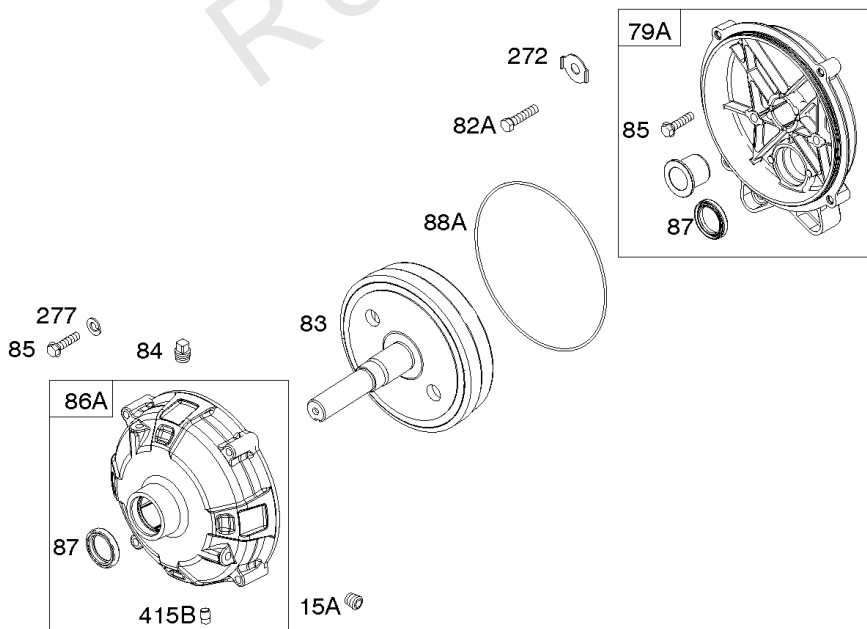

Crankcase Cover, Gear Reduction

REF NO	PART NO	QTY	DESCRIPTION
12	798807		GASKET, Crankcase
15A	691682		PLUG-OIL DRAIN
17A	798995		BEARING, Ball
18	799084		COVER, Crankcase
20	798991		SEAL, Oil -(PTO Side)
22	798955		SCREW -(Crankcase Cover/Sump)
79A	794816		CASE, Gear Reduction
80A	793588		GASKET, Gear Case
82A	594700		SCREW -(Gear Reduction Case)
83	690387		SHAFT, Auxiliary Drive
84	691121		PLUG-BREATHER
85	794820		SCREW -(Gear Cover)
86A	793591		COVER, Gear
87	391086S		SEAL, Oil
88A	793589		GASKET, Gear Cover/Housing
170	794833		STUD -(Crankcase Cover/Sump)
186	691764		CONNECTOR-HOSE -(Pulse Line)
219	693578		GEAR, Governor
220	691724		WASHER -(Governor Gear)
272	691168		LOCK, Screw Head
277	794842		WASHER -(Gear Case To Gear Reduction)
364A	699947		TERMINAL, Oil Plug
415	691363		PLUG
415B	794903		PLUG
522	798503		PLUG, Dipstick/Fill
742	692564		RETAINER, E Ring
746	694679		GEAR, Idler
1194	691876		SEAL, O-Ring -(Plug)