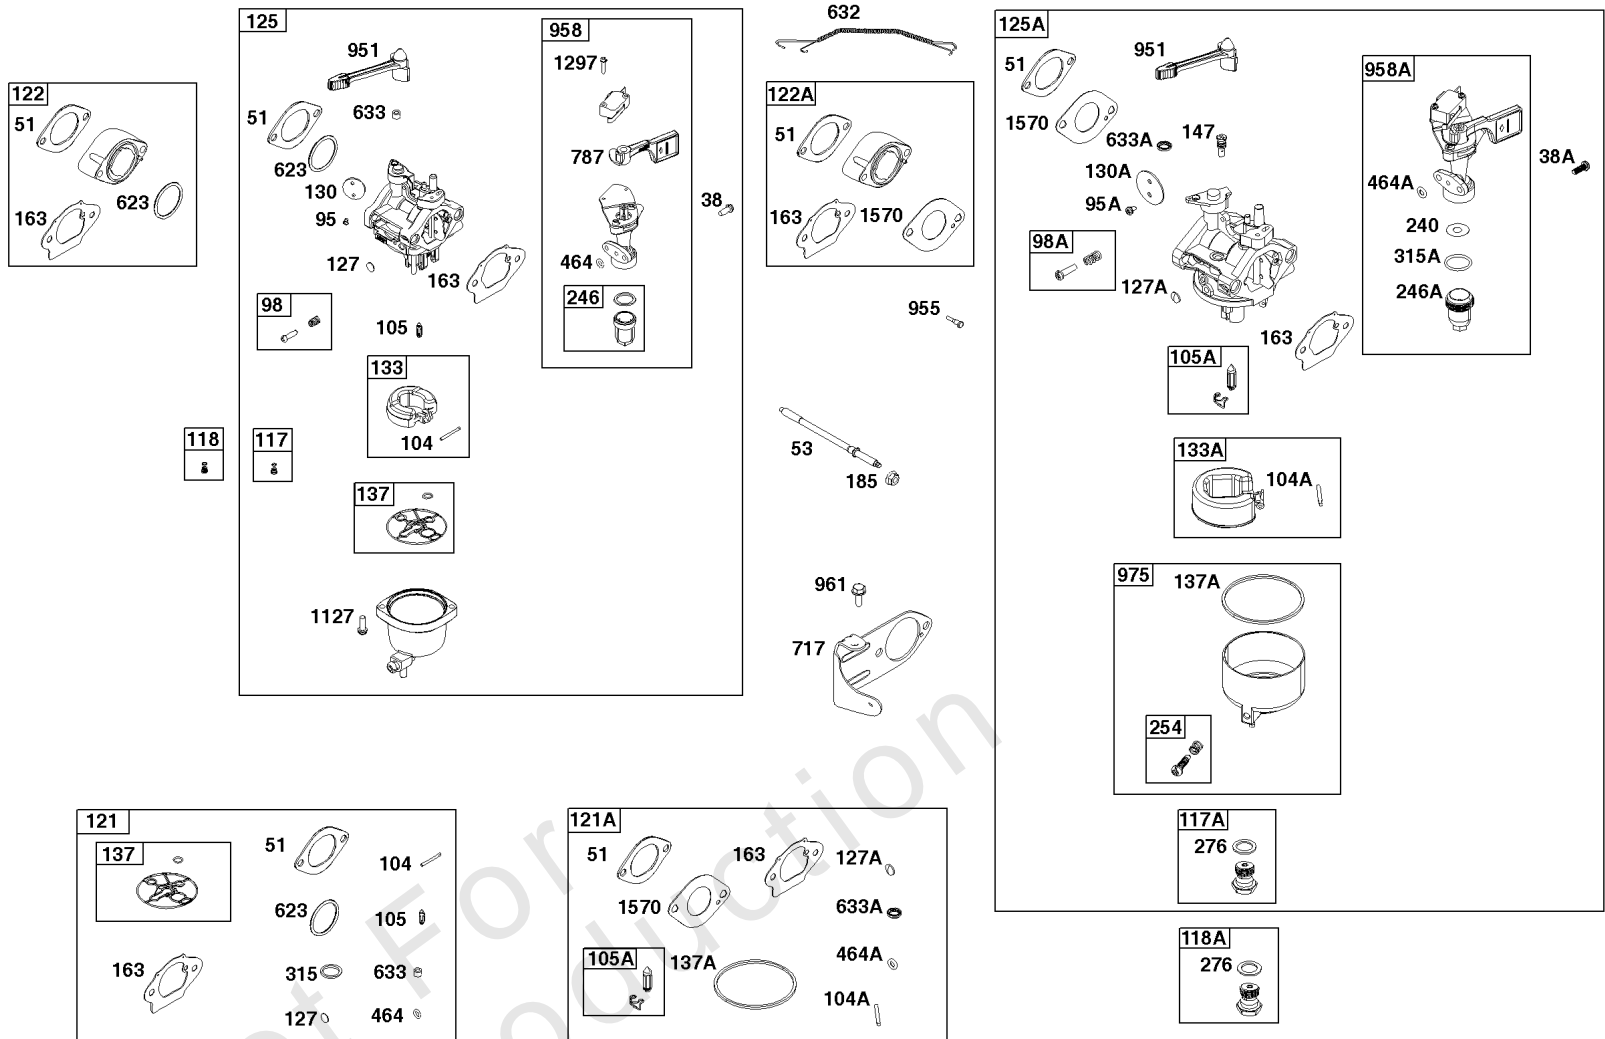

Camshaft, Crankshaft, Cylinder, Piston/Rings/Connecting Rod, Warning Label

Mfg. No: 19L232-0315-F1

- 1036 EMISSIONS LABEL
- 1319 WARNING LABEL
- 1319A WARNING LABEL

Camshaft, Crankshaft, Cylinder, Piston/Rings/Connecting Rod, Warning Label

REF NO	PART NO	QTY	DESCRIPTION
1	799046		CYLINDER ASSEMBLY
3	798991		SEAL, Oil -(Magneto Side)
15	691686		PLUG-OIL DRAIN
16A	796958		CRANKSHAFT
17	798993		BEARING, Ball
24	222698S		KEY, Flywheel
25	792117		PISTON ASSEMBLY -(Standard)
25	792144		PISTON ASSEMBLY -(.020 Oversize)
26	792073		SET, Ring -(.020" Oversize)
26	792026		SET, Ring -(Standard)
27	690975		LOCK, Piston Pin
28	696581		PIN, Piston -(Standard)
29	694691		ROD, Connecting
30	694692		DIPPER, Connecting Rod
32	690976		SCREW -(Connecting Rod)
45	690977		TAPPET, Valve
46	795697		CAMSHAFT
306	798992		SHIELD, Cylinder
307	794822		SCREW -(Cylinder Shield)
309	695479		MOTOR, Starter
357	590960		KEY, Drive Pulley
357	591054		KEY, Drive Pulley
377	690979		KEY, Woodruff -Used After Code Date 11103100
377	798972		KEY, Woodruff -Used Before Code Date 11110100
529	791822		GROMMET
552	694674		BUSHING, Governor Crank
718	690959		PIN, Locating -(Cylinder Head)
718A	695178		PIN, Locating -(Head)
741	691288		GEAR, Timing
1026	592673		ROD, Push
1036	-----		LABEL, Emissions -(Available From A Briggs & Stratton Authorized Dealer)
1319	794467		LABEL, Warning
1319A	797669		LABEL, Warning

Carburetor Group

REF NO	PART NO	QTY	DESCRIPTION
1127	695407	2	SCREW -(Float Bowl to Carburetor Body) -Used Before Code Date 18112600
1297	798637	2	SCREW -Used Before Code Date 18112600
1570	84005011	1	GASKET, Spacer -Used After Code Date 17112000