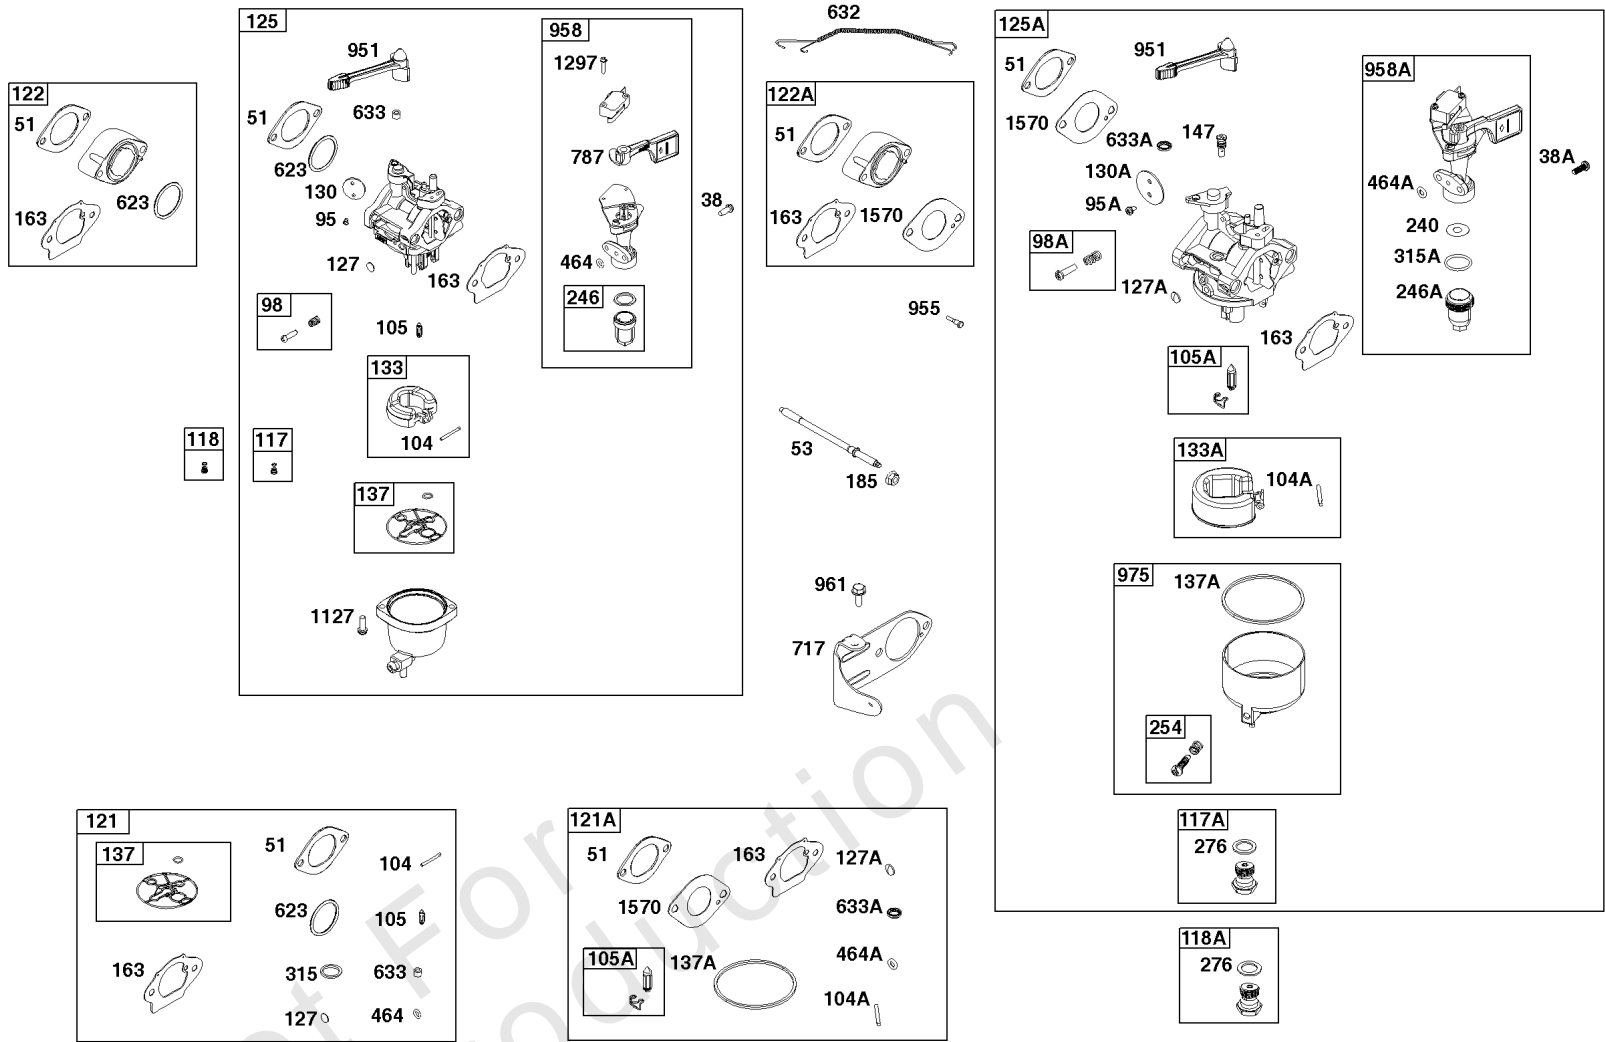

Carburetor Group

REF NO	PART NO	QTY	DESCRIPTION
38	698557	2	SCREW -(Fuel Shut Off Valve) -Used Before Code Date 18112600
38A	595328	2	SCREW -(Fuel Shut Off Valve) -Used After Code Date 18112500
51	-----	1	GASKET, Intake -(Part information located in Cylinder Head Group.)
53	798988	2	STUD -(Carburetor)
95	690718	2	SCREW -(Throttle Valve) -Used Before Code Date 18112600
95A	797161	2	SCREW -(Throttle Valve) -Used After Code Date 18112500
98	695408	1	KIT, Idle Speed -Used Before Code Date 18112600
98A	847139	1	KIT, Idle Speed -Used After Code Date 18112500
104	694918	1	PIN, Float Hinge -Used Before Code Date 18112600
104A	597533	1	PIN, Float Hinge -Used After Code Date 18112500
105	696136	1	VALVE, Float Needle -Used Before Code Date 18112600
105A	84004840	1	VALVE, Float Needle -Used After Code Date 18112500
117	698788	1	JET, Main -(Standard) -Used Before Code Date 18112600
117A	84004489	1	JET, Main -(Standard) -Used After Code Date 18112500
118	799134	1	JET, Main -(High Altitude) -Used Before Code Date 18112600
118A	84004744	1	JET, Main -(High Altitude) -Used After Code Date 18112500
121	799722	1	KIT, Carburetor Overhaul -(Service Kits may include extra parts not specific to this engine.) -Used Before Code Date 18112600
121A	84004975	1	KIT, Carburetor Overhaul -(Service Kits may include extra parts not specific to this engine.) -Used After Code Date 18112500
122	799766	1	SPACER, Carburetor -Used Before Code Date 18112600
122A	84004776	1	SPACER, Carburetor -Used After Code Date 17112000
125	799060	1	CARBURETOR -Used Before Code Date 18112600
125A	84003204	1	CARBURETOR -Used After Code Date 18112500
127	690727	1	PLUG, Welch -Used Before Code Date 18112600
127A	84004841	1	PLUG, Welch -Used After Code Date 18112500
130	696139	1	VALVE, Throttle -Used Before Code Date 18112600
130A	84004397	1	VALVE, Throttle -Used After Code Date 18112500