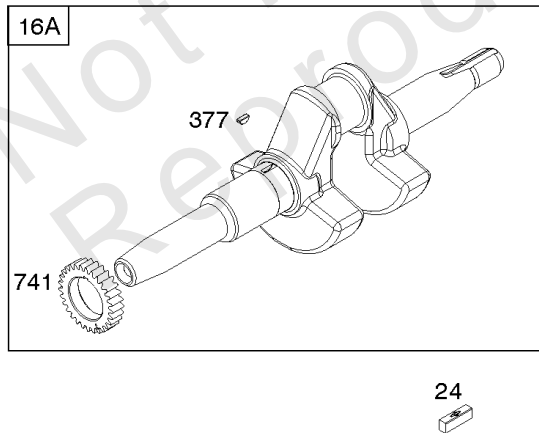

Not For Reproduction

Blower Housing/Shrouds, Flywheel, Rewind Starter

Mfg. No: 19L232-0315-F1

Not For
Reproduction

Blower Housing/Shrouds, Flywheel, Rewind Starter

REF NO	PART NO	QTY	DESCRIPTION
23	794814		FLYWHEEL
37	795715		GUARD, Flywheel -(Snap-on)
37A	699047		GUARD, Flywheel -Used Before Code Date 12080600
37B	790730		GUARD, Flywheel -Used Before Code Date 12080600
37C	591544		GUARD, Flywheel -Used After Code Date 12080500
58	66574		ROPE, Starter -(Cut To Required Length)
60	490652		GRIP-STARTER ROPE
65	699228		SCREW -(Rewind Starter)
78A	699205		SCREW -(Flywheel Guard)
78B	795026		SCREW -(Flywheel Guard)
304	798994		HOUSING, Blower
305	699481		SCREW -(Blower Housing)
332	794824		NUT -(Flywheel)
363	19203		PULLER, Flywheel
455	794867		CUP, Flywheel
608	798825		STARTER, Rewind
727A	697465		COVER, Starter Drive
732	699200		SCREW -(Starter Drive Cover)
1005	794815		FAN, Flywheel
1070	794821		SCREW -(Flywheel Fan)

Camshaft, Crankshaft, Cylinder, Piston/Rings/Connecting Rod, Warning Label

Mfg. No: 19L232-0315-F1

- 1036 EMISSIONS LABEL
- 1319 WARNING LABEL
- 1319A WARNING LABEL

Camshaft, Crankshaft, Cylinder, Piston/Rings/Connecting Rod, Warning Label