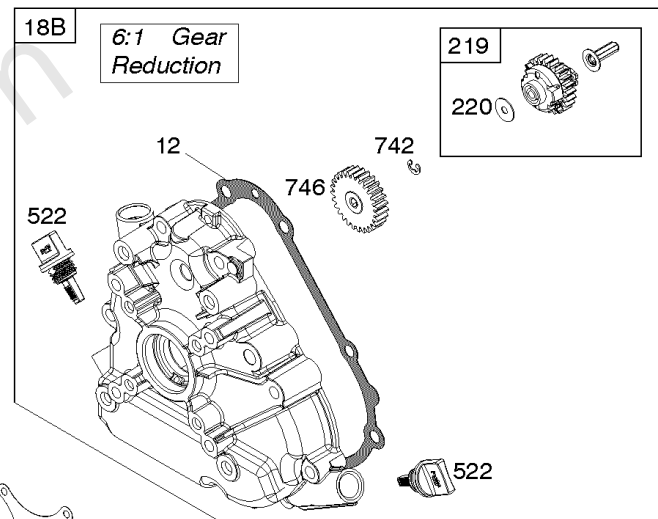

Crankcase Cover, Gear Reduction

REF NO	PART NO	QTY	DESCRIPTION
12	798807		GASKET, Crankcase
15A	691682		PLUG-OIL DRAIN
17A	798995		BEARING, Ball
18	799084		COVER, Crankcase
20	798991		SEAL, Oil -(PTO Side)
22	798955		SCREW -(Crankcase Cover/Sump)
79A	794816		CASE, Gear Reduction
80A	793588		GASKET, Gear Case
82A	594700		SCREW -(Gear Reduction Case)
83	690387		SHAFT, Auxiliary Drive
84	691121		PLUG-BREATHER
85	794820		SCREW -(Gear Cover)
86A	793591		COVER, Gear
87	391086S		SEAL, Oil
88A	793589		GASKET, Gear Cover/Housing
170	794833		STUD -(Crankcase Cover/Sump)
186	691764		CONNECTOR-HOSE -(Pulse Line)
219	693578		GEAR, Governor
220	691724		WASHER -(Governor Gear)
272	691168		LOCK, Screw Head
277	794842		WASHER -(Gear Case To Gear Reduction)
364A	699947		TERMINAL, Oil Plug
415	691363		PLUG
415B	794903		PLUG
522	798503		PLUG, Dipstick/Fill
742	692564		RETAINER, E Ring
746	694679		GEAR, Idler
1194	691876		SEAL, O-Ring -(Plug)