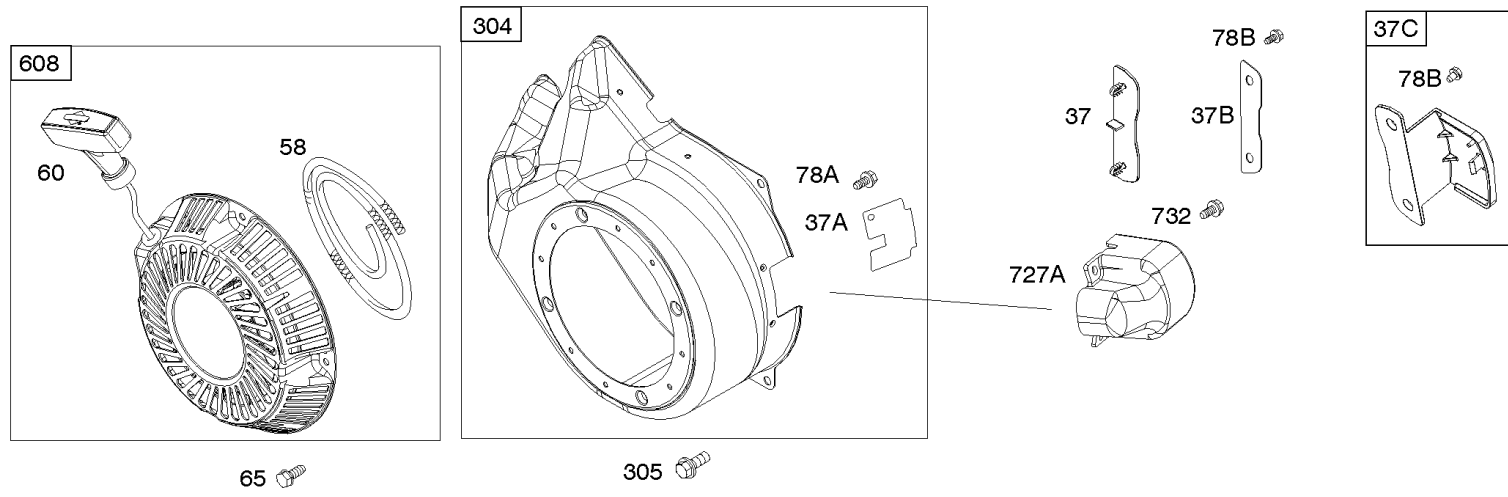

Blower Housing/Shrouds, Flywheel, Rewind Starter

Mfg. No: 19L232-0315-F1

Not For
Reproduction

Blower Housing/Shrouds, Flywheel, Rewind Starter

REF NO	PART NO	QTY	DESCRIPTION
23	794814		FLYWHEEL
37	795715		GUARD, Flywheel -(Snap-on)
37A	699047		GUARD, Flywheel -Used Before Code Date 12080600
37B	790730		GUARD, Flywheel -Used Before Code Date 12080600
37C	591544		GUARD, Flywheel -Used After Code Date 12080500
58	66574		ROPE, Starter -(Cut To Required Length)
60	490652		GRIP-STARTER ROPE
65	699228		SCREW -(Rewind Starter)
78A	699205		SCREW -(Flywheel Guard)
78B	795026		SCREW -(Flywheel Guard)
304	798994		HOUSING, Blower
305	699481		SCREW -(Blower Housing)
332	794824		NUT -(Flywheel)
363	19203		PULLER, Flywheel
455	794867		CUP, Flywheel
608	798825		STARTER, Rewind
727A	697465		COVER, Starter Drive
732	699200		SCREW -(Starter Drive Cover)
1005	794815		FAN, Flywheel
1070	794821		SCREW -(Flywheel Fan)