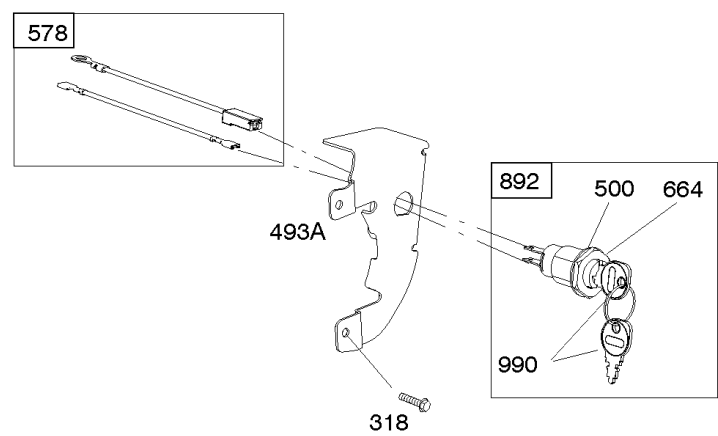

Alternator, Ignition, Motor-Starter

REF NO	PART NO	QTY	DESCRIPTION
286	594800		MODULE, Oil Sensor -Used After Code Date 15042700
286	798796		MODULE, Oil Sensor -Used Before Code Date 15052800
309	695479		MOTOR, Starter
310	690323		SCREW -(Starter Motor)
318	691693		SCREW -(Mounting Bracket)
318A	795026		SCREW -(Mounting Bracket)
333	591459		ARMATURE-MAGNETO -Used After Code Date 12042200
333	492341		ARMATURE, Magneto -Used Before Code Date 12042300
334	699477		SCREW -(Magneto Armature)
356	695630		WIRE, Stop
356A	799721		WIRE, Stop
364A	699947		TERMINAL, Oil Plug
462	691261		WASHER -(Starter Cable)
474D	695466		ALTERNATOR -(10 AMP)
474E	790320		ALTERNATOR -(20 Amp)
474G	695730		ALTERNATOR -(3 Amp. DC)
493	691177		BRACKET, Mounting
493A	798803		BRACKET, Mounting
493B	699048		BRACKET, Mounting
500	691086		WASHER -(Key Switch)
501	797375		REGULATOR -(10 and 16 Amp Regulated)
501A	790325		REGULATOR -(20 Amp)
503	691532		STRAP, Starter
510	693699		DRIVE, Starter
513	692024		CLUTCH, Drive
526	690297		SCREW -(Regulator) (10-16 Amp Regulated)
526A	690326		SCREW -(Regulator) (20 Amp)
577	690795		CABLE, Starter
578	798802		WIRE ASSEMBLY
578A	692306		WIRE ASSEMBLY
578B	590689		WIRE ASSEMBLY
579	691029		NUT -(Starter Cable)
664	691087		NUT -(Key Switch)
697	795026		SCREW -(Starter Motor) (Drive Cap)
729	799133		CLIP, Wire
783	693713		GEAR, Pinion
799	699691		SCREW -(Oil Sensor)