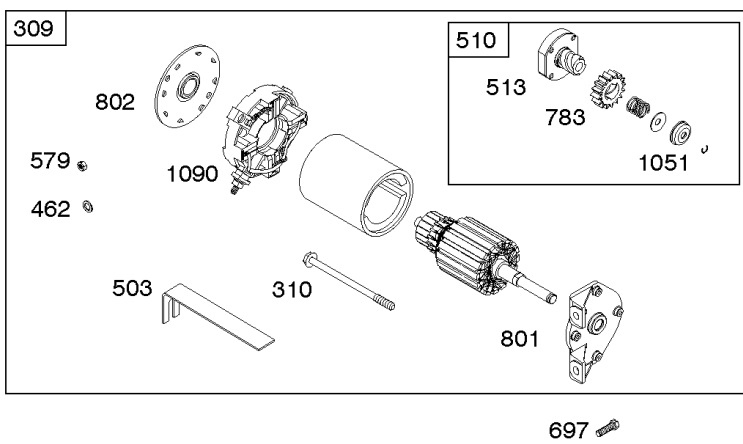

Parts Manual

Mfg. No: 19L232-0315-F1

Model Components	Page
Air Cleaner, Exhaust.	4
Alternator, Ignition, Motor-Starter.	6
Blower Housing/Shrouds, Flywheel, Rewind Starter.	10
Camshaft, Crankshaft, Cylinder, Piston/Rings/Connecting Rod, Warning Label.	12
Carburetor Group.	14
Controls, Fuel Supply, Governor Spring.	20
Crankcase Cover, Gear Reduction.	24
Cylinder Head, Gasket Set - Engine, Gasket Set -Valve.	26
Replacement Engine - Europe, Middle East & Africa.	28
Replacement Engine - US & Canada.	29

Alternator, Ignition, Motor-Starter

REF NO	PART NO	QTY	DESCRIPTION
286	594800		MODULE, Oil Sensor -Used After Code Date 15042700
286	798796		MODULE, Oil Sensor -Used Before Code Date 15052800
309	695479		MOTOR, Starter
310	690323		SCREW -(Starter Motor)
318	691693		SCREW -(Mounting Bracket)
318A	795026		SCREW -(Mounting Bracket)
333	591459		ARMATURE-MAGNETO -Used After Code Date 12042200
333	492341		ARMATURE, Magneto -Used Before Code Date 12042300
334	699477		SCREW -(Magneto Armature)
356	695630		WIRE, Stop
356A	799721		WIRE, Stop
364A	699947		TERMINAL, Oil Plug
462	691261		WASHER -(Starter Cable)
474D	695466		ALTERNATOR -(10 AMP)
474E	790320		ALTERNATOR -(20 Amp)
474G	695730		ALTERNATOR -(3 Amp. DC)
493	691177		BRACKET, Mounting
493A	798803		BRACKET, Mounting
493B	699048		BRACKET, Mounting
500	691086		WASHER -(Key Switch)
501	797375		REGULATOR -(10 and 16 Amp Regulated)
501A	790325		REGULATOR -(20 Amp)
503	691532		STRAP, Starter
510	693699		DRIVE, Starter
513	692024		CLUTCH, Drive
526	690297		SCREW -(Regulator) (10-16 Amp Regulated)
526A	690326		SCREW -(Regulator) (20 Amp)
577	690795		CABLE, Starter
578	798802		WIRE ASSEMBLY
578A	692306		WIRE ASSEMBLY
578B	590689		WIRE ASSEMBLY
579	691029		NUT -(Starter Cable)
664	691087		NUT -(Key Switch)
697	795026		SCREW -(Starter Motor) (Drive Cap)
729	799133		CLIP, Wire
783	693713		GEAR, Pinion
799	699691		SCREW -(Oil Sensor)