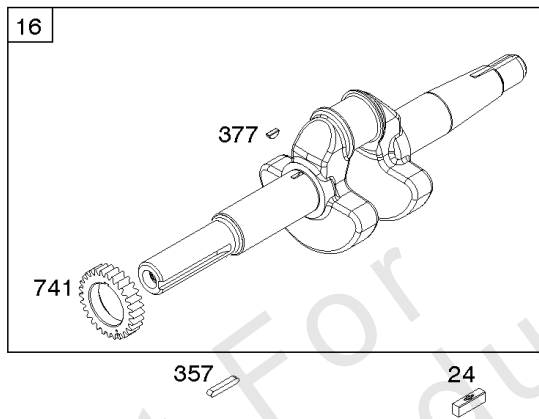

Camshaft, Crankshaft, Cylinder, Piston/Rings/Connecting Rod, Warning Label

Mfg. No: 19L232-0315-F1

- 1036 EMISSIONS LABEL
- 1319 WARNING LABEL
- 1319A WARNING LABEL

Camshaft, Crankshaft, Cylinder, Piston/Rings/Connecting Rod, Warning Label

REF NO	PART NO	QTY	DESCRIPTION
1	799046		CYLINDER ASSEMBLY
3	798991		SEAL, Oil -(Magneto Side)
15	691686		PLUG-OIL DRAIN
16A	796958		CRANKSHAFT
17	798993		BEARING, Ball
24	222698S		KEY, Flywheel
25	792117		PISTON ASSEMBLY -(Standard)
25	792144		PISTON ASSEMBLY -(.020 Oversize)
26	792073		SET, Ring -(.020" Oversize)
26	792026		SET, Ring -(Standard)
27	690975		LOCK, Piston Pin
28	696581		PIN, Piston -(Standard)
29	694691		ROD, Connecting
30	694692		DIPPER, Connecting Rod
32	690976		SCREW -(Connecting Rod)
45	690977		TAPPET, Valve
46	795697		CAMSHAFT
306	798992		SHIELD, Cylinder
307	794822		SCREW -(Cylinder Shield)
309	695479		MOTOR, Starter
357	590960		KEY, Drive Pulley
357	591054		KEY, Drive Pulley
377	690979		KEY, Woodruff -Used After Code Date 11103100
377	798972		KEY, Woodruff -Used Before Code Date 11110100
529	791822		GROMMET
552	694674		BUSHING, Governor Crank
718	690959		PIN, Locating -(Cylinder Head)
718A	695178		PIN, Locating -(Head)
741	691288		GEAR, Timing
1026	592673		ROD, Push
1036	-----		LABEL, Emissions -(Available From A Briggs & Stratton Authorized Dealer)
1319	794467		LABEL, Warning
1319A	797669		LABEL, Warning