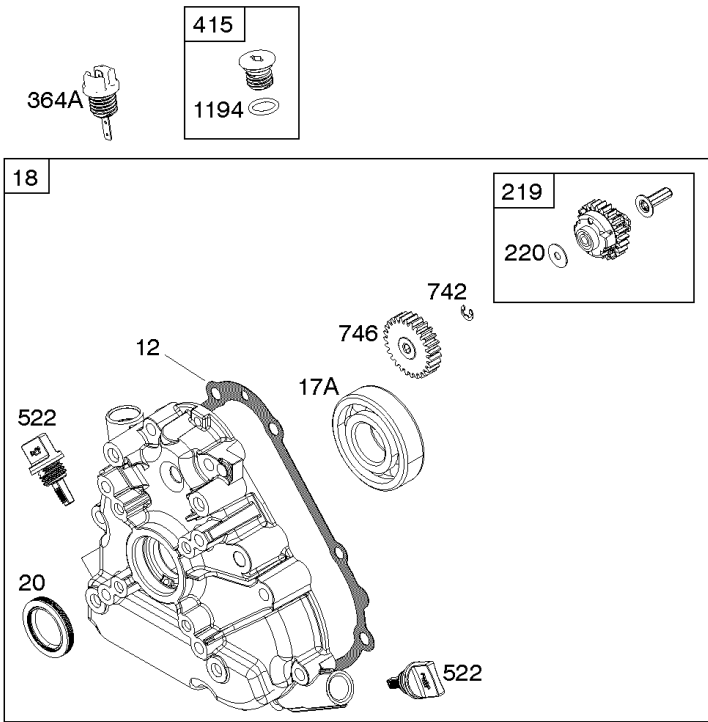

Crankcase Cover, Gear Reduction

REF NO	PART NO	QTY	DESCRIPTION
12	798807		GASKET, Crankcase
15A	691682		PLUG-OIL DRAIN
17A	798995		BEARING, Ball
18	799084		COVER, Crankcase
20	798991		SEAL, Oil -(PTO Side)
22	798955		SCREW -(Crankcase Cover/Sump)
79A	794816		CASE, Gear Reduction
80A	793588		GASKET, Gear Case
82A	594700		SCREW -(Gear Reduction Case)
83	690387		SHAFT, Auxiliary Drive
84	691121		PLUG-BREATHER
85	794820		SCREW -(Gear Cover)
86A	793591		COVER, Gear
87	391086S		SEAL, Oil
88A	793589		GASKET, Gear Cover/Housing
170	794833		STUD -(Crankcase Cover/Sump)
186	691764		CONNECTOR-HOSE -(Pulse Line)
219	693578		GEAR, Governor
220	691724		WASHER -(Governor Gear)
272	691168		LOCK, Screw Head
277	794842		WASHER -(Gear Case To Gear Reduction)
364A	699947		TERMINAL, Oil Plug
415	691363		PLUG
415B	794903		PLUG
522	798503		PLUG, Dipstick/Fill
742	692564		RETAINER, E Ring
746	694679		GEAR, Idler
1194	691876		SEAL, O-Ring -(Plug)