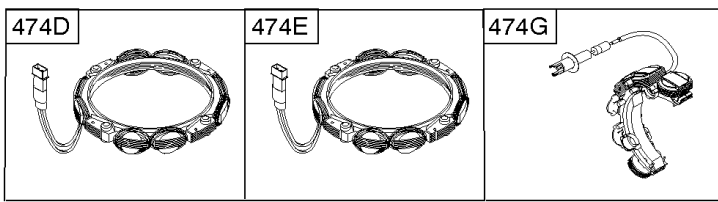

Alternator, Ignition, Motor-Starter

REF NO	PART NO	QTY	DESCRIPTION
286	594800		MODULE, Oil Sensor -Used After Code Date 15042700
286	798796		MODULE, Oil Sensor -Used Before Code Date 15052800
309	695479		MOTOR, Starter
310	690323		SCREW -(Starter Motor)
318	691693		SCREW -(Mounting Bracket)
318A	795026		SCREW -(Mounting Bracket)
333	591459		ARMATURE-MAGNETO -Used After Code Date 12042200
333	492341		ARMATURE, Magneto -Used Before Code Date 12042300
334	699477		SCREW -(Magneto Armature)
356	695630		WIRE, Stop
356A	799721		WIRE, Stop
364A	699947		TERMINAL, Oil Plug
462	691261		WASHER -(Starter Cable)
474D	695466		ALTERNATOR -(10 AMP)
474E	790320		ALTERNATOR -(20 Amp)
474G	695730		ALTERNATOR -(3 Amp. DC)
493	691177		BRACKET, Mounting
493A	798803		BRACKET, Mounting
493B	699048		BRACKET, Mounting
500	691086		WASHER -(Key Switch)
501	797375		REGULATOR -(10 and 16 Amp Regulated)
501A	790325		REGULATOR -(20 Amp)
503	691532		STRAP, Starter
510	693699		DRIVE, Starter
513	692024		CLUTCH, Drive
526	690297		SCREW -(Regulator) (10-16 Amp Regulated)
526A	690326		SCREW -(Regulator) (20 Amp)
577	690795		CABLE, Starter
578	798802		WIRE ASSEMBLY
578A	692306		WIRE ASSEMBLY
578B	590689		WIRE ASSEMBLY
579	691029		NUT -(Starter Cable)
664	691087		NUT -(Key Switch)
697	795026		SCREW -(Starter Motor) (Drive Cap)
729	799133		CLIP, Wire
783	693713		GEAR, Pinion
799	699691		SCREW -(Oil Sensor)