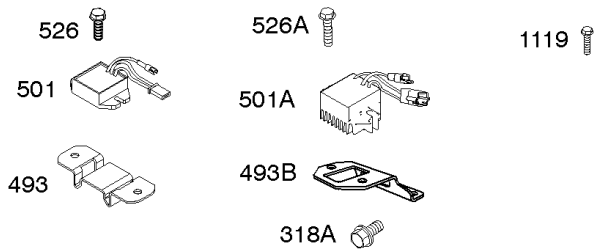

Alternator, Ignition, Motor-Starter

REF NO	PART NO	QTY	DESCRIPTION
286	594800		MODULE, Oil Sensor -Used After Code Date 15042700
286	798796		MODULE, Oil Sensor -Used Before Code Date 15052800
309	695479		MOTOR, Starter
310	690323		SCREW -(Starter Motor)
318	691693		SCREW -(Mounting Bracket)
318A	795026		SCREW -(Mounting Bracket)
333	591459		ARMATURE-MAGNETO -Used After Code Date 12042200
333	492341		ARMATURE, Magneto -Used Before Code Date 12042300
334	699477		SCREW -(Magneto Armature)
356	695630		WIRE, Stop
356A	799721		WIRE, Stop
364A	699947		TERMINAL, Oil Plug
462	691261		WASHER -(Starter Cable)
474D	695466		ALTERNATOR -(10 AMP)
474E	790320		ALTERNATOR -(20 Amp)
474G	695730		ALTERNATOR -(3 Amp. DC)
493	691177		BRACKET, Mounting
493A	798803		BRACKET, Mounting
493B	699048		BRACKET, Mounting
500	691086		WASHER -(Key Switch)
501	797375		REGULATOR -(10 and 16 Amp Regulated)
501A	790325		REGULATOR -(20 Amp)
503	691532		STRAP, Starter
510	693699		DRIVE, Starter
513	692024		CLUTCH, Drive
526	690297		SCREW -(Regulator) (10-16 Amp Regulated)
526A	690326		SCREW -(Regulator) (20 Amp)
577	690795		CABLE, Starter
578	798802		WIRE ASSEMBLY
578A	692306		WIRE ASSEMBLY
578B	590689		WIRE ASSEMBLY
579	691029		NUT -(Starter Cable)
664	691087		NUT -(Key Switch)
697	795026		SCREW -(Starter Motor) (Drive Cap)
729	799133		CLIP, Wire
783	693713		GEAR, Pinion
799	699691		SCREW -(Oil Sensor)