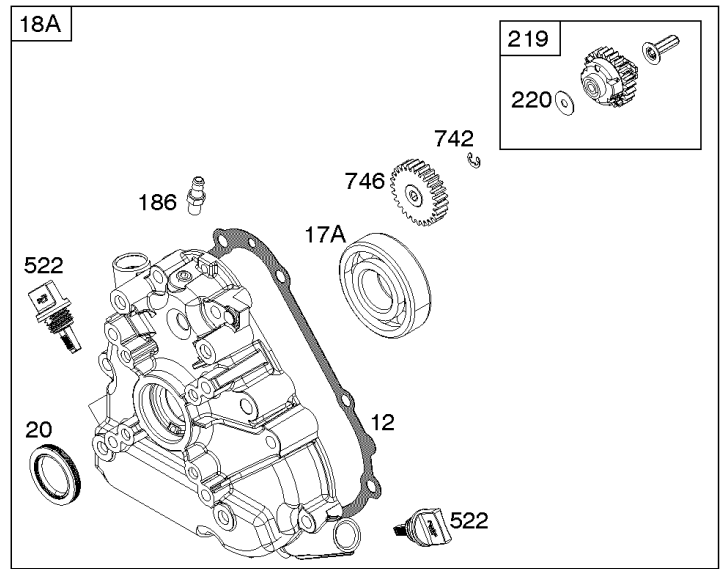

Crankcase Cover, Gear Reduction

REF NO	PART NO	QTY	DESCRIPTION
12	798807		GASKET, Crankcase
15A	691682		PLUG-OIL DRAIN
17A	798995		BEARING, Ball
18	799084		COVER, Crankcase
20	798991		SEAL, Oil -(PTO Side)
22	798955		SCREW -(Crankcase Cover/Sump)
79A	794816		CASE, Gear Reduction
80A	793588		GASKET, Gear Case
82A	594700		SCREW -(Gear Reduction Case)
83	690387		SHAFT, Auxiliary Drive
84	691121		PLUG-BREATHER
85	794820		SCREW -(Gear Cover)
86A	793591		COVER, Gear
87	391086S		SEAL, Oil
88A	793589		GASKET, Gear Cover/Housing
170	794833		STUD -(Crankcase Cover/Sump)
186	691764		CONNECTOR-HOSE -(Pulse Line)
219	693578		GEAR, Governor
220	691724		WASHER -(Governor Gear)
272	691168		LOCK, Screw Head
277	794842		WASHER -(Gear Case To Gear Reduction)
364A	699947		TERMINAL, Oil Plug
415	691363		PLUG
415B	794903		PLUG
522	798503		PLUG, Dipstick/Fill
742	692564		RETAINER, E Ring
746	694679		GEAR, Idler
1194	691876		SEAL, O-Ring -(Plug)