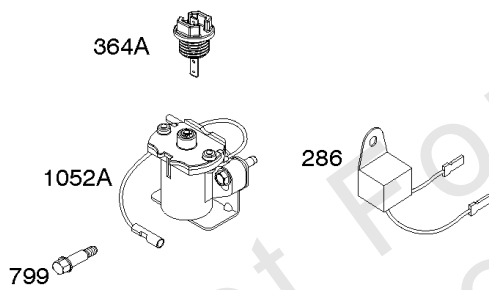

Alternator, Ignition, Motor-Starter

REF NO	PART NO	QTY	DESCRIPTION
286	594800		MODULE, Oil Sensor -Used After Code Date 15042700
286	798796		MODULE, Oil Sensor -Used Before Code Date 15052800
309	695479		MOTOR, Starter
310	690323		SCREW -(Starter Motor)
318	691693		SCREW -(Mounting Bracket)
318A	795026		SCREW -(Mounting Bracket)
333	591459		ARMATURE-MAGNETO -Used After Code Date 12042200
333	492341		ARMATURE, Magneto -Used Before Code Date 12042300
334	699477		SCREW -(Magneto Armature)
356	695630		WIRE, Stop
356A	799721		WIRE, Stop
364A	699947		TERMINAL, Oil Plug
462	691261		WASHER -(Starter Cable)
474D	695466		ALTERNATOR -(10 AMP)
474E	790320		ALTERNATOR -(20 Amp)
474G	695730		ALTERNATOR -(3 Amp. DC)
493	691177		BRACKET, Mounting
493A	798803		BRACKET, Mounting
493B	699048		BRACKET, Mounting
500	691086		WASHER -(Key Switch)
501	797375		REGULATOR -(10 and 16 Amp Regulated)
501A	790325		REGULATOR -(20 Amp)
503	691532		STRAP, Starter
510	693699		DRIVE, Starter
513	692024		CLUTCH, Drive
526	690297		SCREW -(Regulator) (10-16 Amp Regulated)
526A	690326		SCREW -(Regulator) (20 Amp)
577	690795		CABLE, Starter
578	798802		WIRE ASSEMBLY
578A	692306		WIRE ASSEMBLY
578B	590689		WIRE ASSEMBLY
579	691029		NUT -(Starter Cable)
664	691087		NUT -(Key Switch)
697	795026		SCREW -(Starter Motor) (Drive Cap)
729	799133		CLIP, Wire
783	693713		GEAR, Pinion
799	699691		SCREW -(Oil Sensor)

Alternator, Ignition, Motor-Starter

REF NO	PART NO	QTY	DESCRIPTION
801	694482		CAP-DRIVE
802	691286		CAP, End
813	690635		CLAMP
851	493880S		TERMINAL-SPARK PLUG
892	690646		SWITCH, Key
920	691656		SOLENOID, Starter
990	691959		SET, Key
1051	691265		RING, Retaining
1052A	794805		SENSOR, Oil -Used After Code Date 14093000
1052A	693805		SENSOR, Oil -Used Before Code Date 14100100
1090	691293		RETAINER, Brush
1119	699772		SCREW -(Alternator)