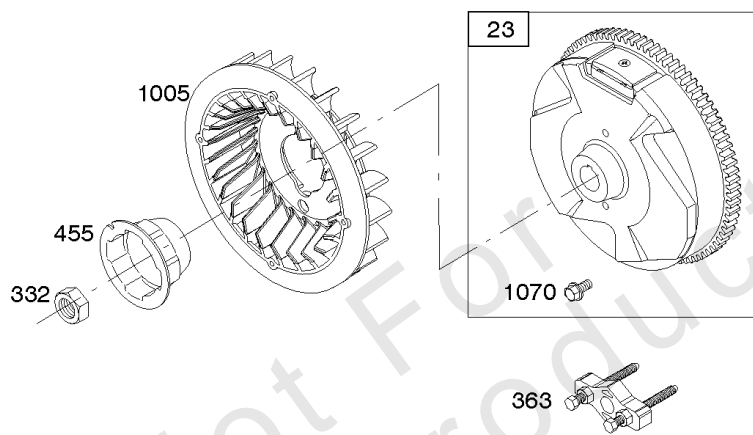

Blower Housing/Shrouds, Flywheel, Rewind Starter

Mfg. No: 19L232-0315-F1

Not For
Reproduction

Blower Housing/Shrouds, Flywheel, Rewind Starter

REF NO	PART NO	QTY	DESCRIPTION
23	794814		FLYWHEEL
37	795715		GUARD, Flywheel -(Snap-on)
37A	699047		GUARD, Flywheel -Used Before Code Date 12080600
37B	790730		GUARD, Flywheel -Used Before Code Date 12080600
37C	591544		GUARD, Flywheel -Used After Code Date 12080500
58	66574		ROPE, Starter -(Cut To Required Length)
60	490652		GRIP-STARTER ROPE
65	699228		SCREW -(Rewind Starter)
78A	699205		SCREW -(Flywheel Guard)
78B	795026		SCREW -(Flywheel Guard)
304	798994		HOUSING, Blower
305	699481		SCREW -(Blower Housing)
332	794824		NUT -(Flywheel)
363	19203		PULLER, Flywheel
455	794867		CUP, Flywheel
608	798825		STARTER, Rewind
727A	697465		COVER, Starter Drive
732	699200		SCREW -(Starter Drive Cover)
1005	794815		FAN, Flywheel
1070	794821		SCREW -(Flywheel Fan)