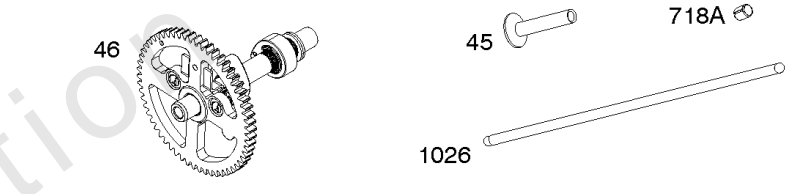

Camshaft, Crankshaft, Cylinder, Piston/Rings/Connecting Rod, Warning Label

Mfg. No: 19L232-0315-F1

- 1036 EMISSIONS LABEL
- 1319 WARNING LABEL
- 1319A WARNING LABEL

Camshaft, Crankshaft, Cylinder, Piston/Rings/Connecting Rod, Warning Label

REF NO	PART NO	QTY	DESCRIPTION
1	799046		CYLINDER ASSEMBLY
3	798991		SEAL, Oil -(Magneto Side)
15	691686		PLUG-OIL DRAIN
16A	796958		CRANKSHAFT
17	798993		BEARING, Ball
24	222698S		KEY, Flywheel
25	792117		PISTON ASSEMBLY -(Standard)
25	792144		PISTON ASSEMBLY -(.020 Oversize)
26	792073		SET, Ring -(.020" Oversize)
26	792026		SET, Ring -(Standard)
27	690975		LOCK, Piston Pin
28	696581		PIN, Piston -(Standard)
29	694691		ROD, Connecting
30	694692		DIPPER, Connecting Rod
32	690976		SCREW -(Connecting Rod)
45	690977		TAPPET, Valve
46	795697		CAMSHAFT
306	798992		SHIELD, Cylinder
307	794822		SCREW -(Cylinder Shield)
309	695479		MOTOR, Starter
357	590960		KEY, Drive Pulley
357	591054		KEY, Drive Pulley
377	690979		KEY, Woodruff -Used After Code Date 11103100
377	798972		KEY, Woodruff -Used Before Code Date 11110100
529	791822		GROMMET
552	694674		BUSHING, Governor Crank
718	690959		PIN, Locating -(Cylinder Head)
718A	695178		PIN, Locating -(Head)
741	691288		GEAR, Timing
1026	592673		ROD, Push
1036	-----		LABEL, Emissions -(Available From A Briggs & Stratton Authorized Dealer)
1319	794467		LABEL, Warning
1319A	797669		LABEL, Warning