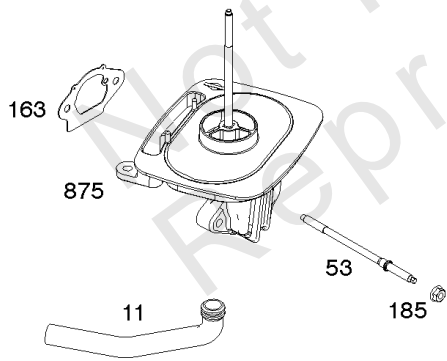

Air Cleaner, Exhaust

REF NO	PART NO	QTY	DESCRIPTION
11	798964		TUBE, Breather
53	798988		STUD -(Carburetor)
163	798962		GASKET, Air Cleaner
176	798965		SEAL, O-Ring -(Air Cleaner Base)
185	794838		NUT -(Air Cleaner Base)
276A	798505		WASHER, Sealing -(Air Cleaner)
300	798967		MUFFLER
346	794845		SCREW -(Spark Arrestor)
412	793443		NUT -(Air Cleaner Cover)
445	797032		FILTER, A/C Cartridge
467	691985		KNOB, Air Cleaner Cover
613	794846		SCREW -(Muffler)
613B	794844		SCREW -(Muffler)
676	796956		DEFLECTOR, Muffler
676A	795336		DEFLECTOR, Muffler -(Louvered)
676B	697816		DEFLECTOR, Muffler
677	794845		SCREW -(Muffler Deflector)
677A	699776		SCREW -(Muffler Deflector)
832	799041		GUARD, Muffler
836	593834		SCREW -(Muffler Guard)
875	798966		BASE, Air Cleaner
883	695398		GASKET, Exhaust
967	798795		FILTER, Pre Cleaner
968	798963		COVER, Air Cleaner
994B	796399		ARRESTOR, Spark