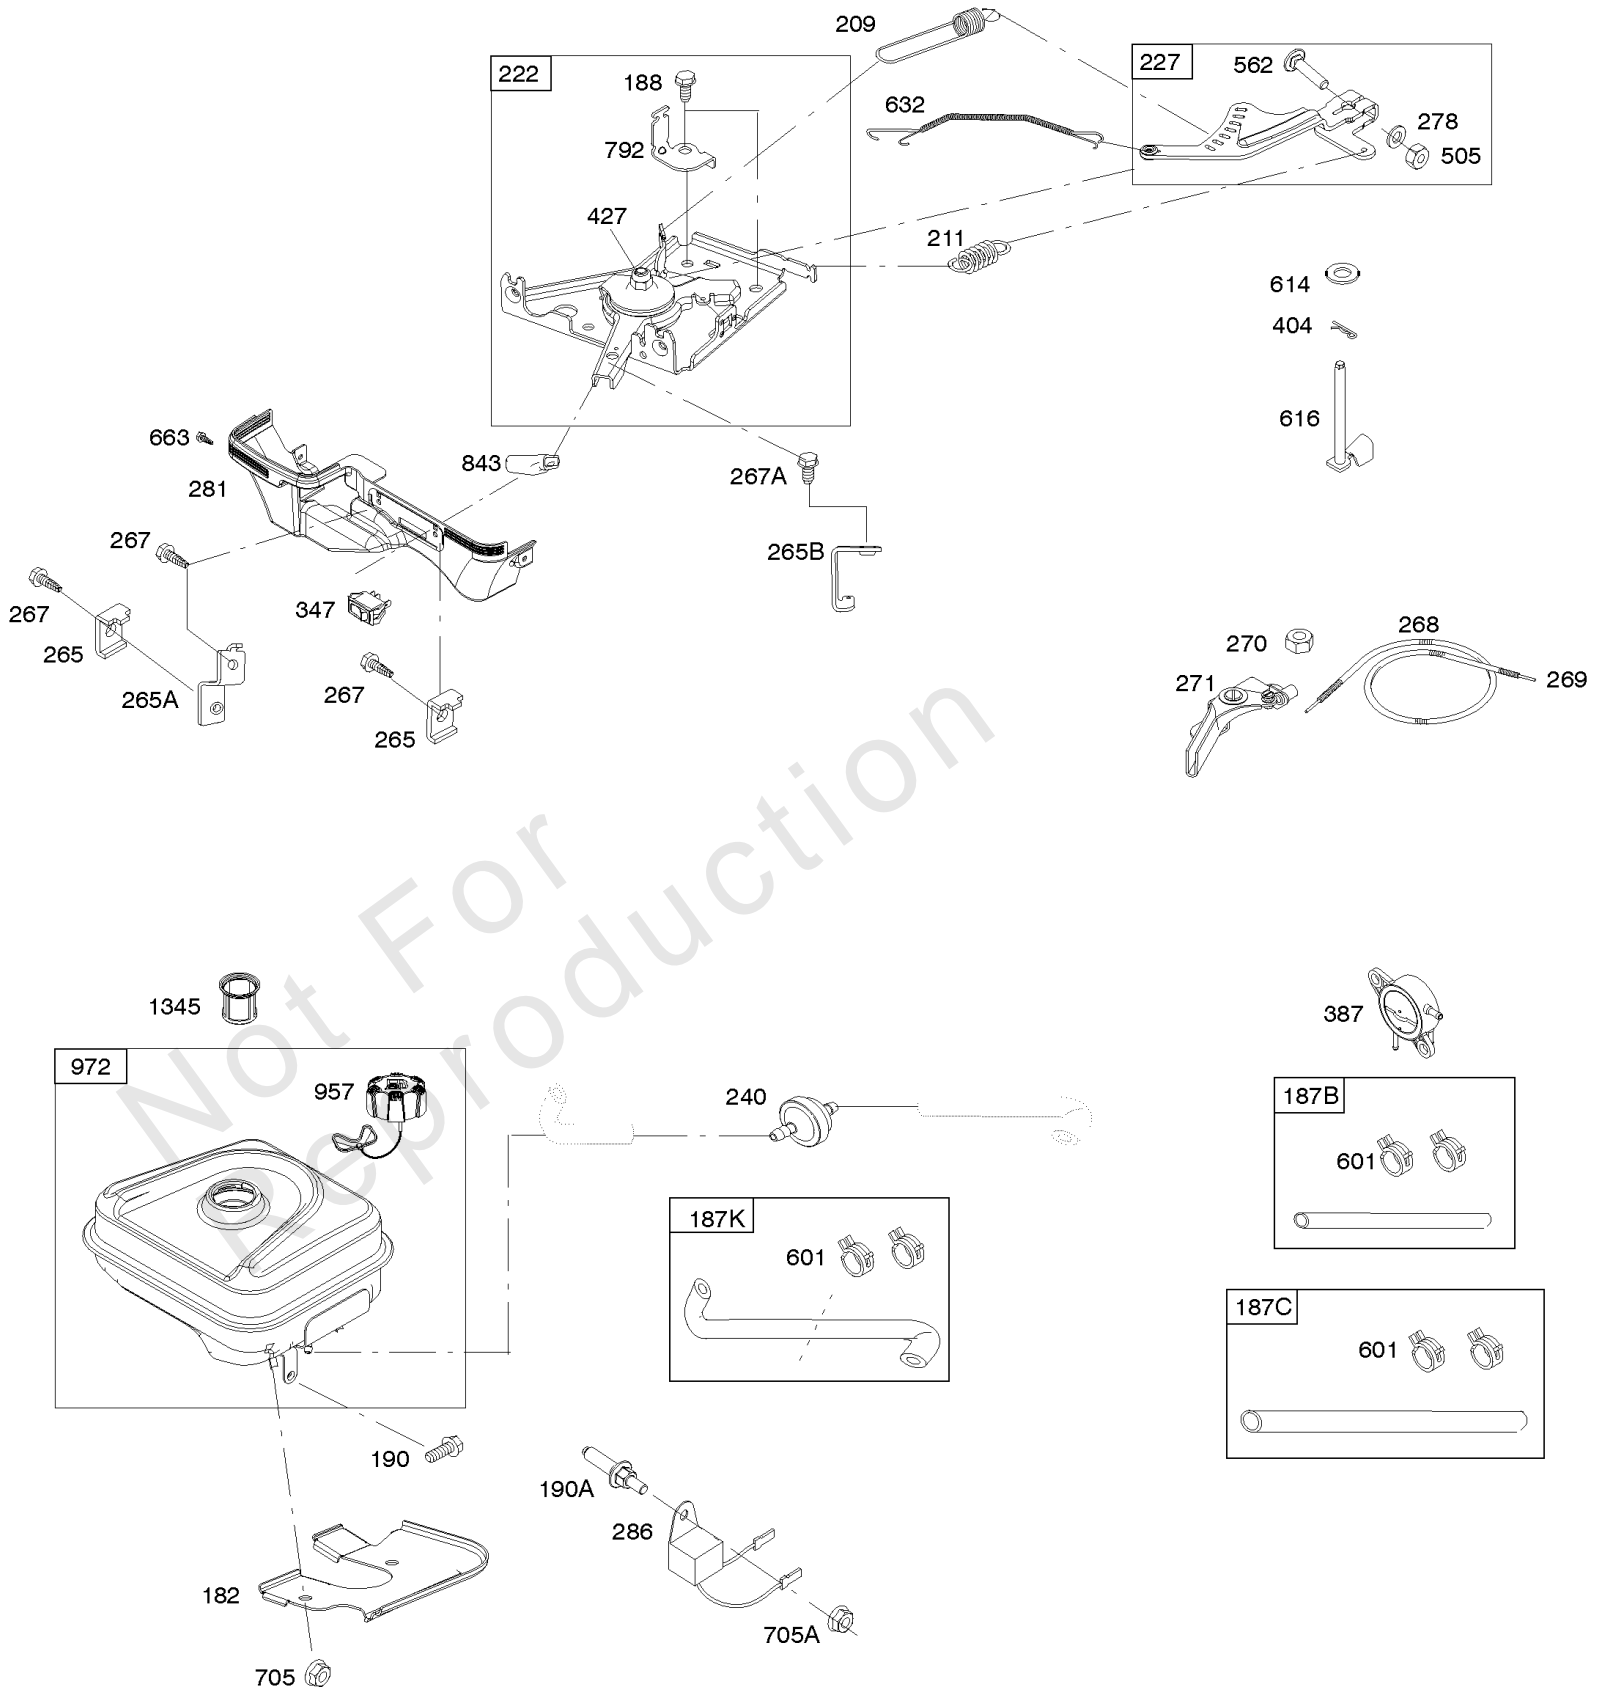

Carburetor Group

REF NO	PART NO	QTY	DESCRIPTION
1127	695407	2	SCREW -(Float Bowl to Carburetor Body) -Used Before Code Date 18112600
1297	798637	2	SCREW -Used Before Code Date 18112600
1570	84005011	1	GASKET, Spacer -Used After Code Date 17112000

Not For Reproduction

Controls, Fuel Supply, Governor Spring

REF NO	PART NO	QTY	DESCRIPTION
182	799735		BRACKET, Fuel Tank
187B	791766		LINE, Fuel -(15 Inches Long)(Cut to Required Length)
187C	791745		LINE, Fuel -(23 Inches)(Cut To Required Length)
187K	799059		LINE, Fuel -(Formed)(Cut To Required Length)
188	699479		SCREW -(Control Bracket)
190	798496		SCREW -(Fuel Tank)
190A	799725		SCREW -(Fuel Tank) (Used with Oil Sensor Module)
209	798959		SPRING, Governor
211	798960		SPRING, Governed Idle
222	798478		BRACKET, Control
227	799049		LEVER, Governor Control
240	394358S		FILTER, Fuel
265	691024		CLAMP, Casing
265A	591740		CLAMP, Casing
265B	591741		CLAMP, Casing
267	699492		SCREW -(Casing Clamp)
267A	699228		SCREW -(Casing Clamp)
268	691025		CASING, Control Wire -(Cut To Required Length)
269	691026		WIRE, Control -(Cut To Required Length)
270	691027		NUT -(Control Wire Casing)
271	691028		LEVER, Control
278	798196		WASHER -(Governor Control Lever)
281	798961		PANEL, Control
286	594800		MODULE, Oil Sensor -Used After Code Date 15042700
286	798796		MODULE, Oil Sensor -Used Before Code Date 15052800
387	808656		PUMP, Fuel
404	795759		WASHER -(Governor Crank)
427	798458		NUT -(Control Bracket)
505	793515		NUT -(Governor Control Lever)
562	798197		BOLT -(Governor Control Lever)
601	791850		CLAMP, Hose
614	691620		PIN, Cotter -(Governor Crank)
616	795758		CRANK, Governor
632	799083		SPRING/LINK, Mechanical Governor
663	699492		SCREW -(Control Panel)
705	690941		NUT -(Fuel Tank)