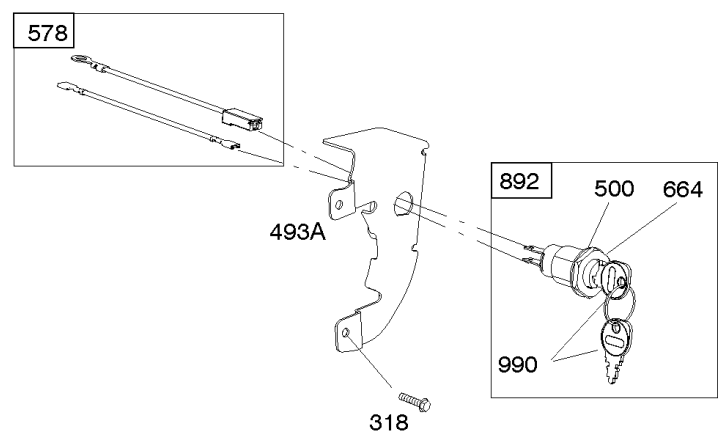

Alternator, Ignition, Motor-Starter

REF NO	PART NO	QTY	DESCRIPTION
286	594800		MODULE, Oil Sensor -Used After Code Date 15042700
286	798796		MODULE, Oil Sensor -Used Before Code Date 15052800
309	695479		MOTOR, Starter
310	690323		SCREW -(Starter Motor)
318	691693		SCREW -(Mounting Bracket)
318A	795026		SCREW -(Mounting Bracket)
333	591459		ARMATURE-MAGNETO -Used After Code Date 12042200
333	492341		ARMATURE, Magneto -Used Before Code Date 12042300
334	699477		SCREW -(Magneto Armature)
356	695630		WIRE, Stop
356A	799721		WIRE, Stop
364A	699947		TERMINAL, Oil Plug
462	691261		WASHER -(Starter Cable)
474D	695466		ALTERNATOR -(10 AMP)
474E	790320		ALTERNATOR -(20 Amp)
474G	695730		ALTERNATOR -(3 Amp. DC)
493	691177		BRACKET, Mounting
493A	798803		BRACKET, Mounting
493B	699048		BRACKET, Mounting
500	691086		WASHER -(Key Switch)
501	797375		REGULATOR -(10 and 16 Amp Regulated)
501A	790325		REGULATOR -(20 Amp)
503	691532		STRAP, Starter
510	693699		DRIVE, Starter
513	692024		CLUTCH, Drive
526	690297		SCREW -(Regulator) (10-16 Amp Regulated)
526A	690326		SCREW -(Regulator) (20 Amp)
577	690795		CABLE, Starter
578	798802		WIRE ASSEMBLY
578A	692306		WIRE ASSEMBLY
578B	590689		WIRE ASSEMBLY
579	691029		NUT -(Starter Cable)
664	691087		NUT -(Key Switch)
697	795026		SCREW -(Starter Motor) (Drive Cap)
729	799133		CLIP, Wire
783	693713		GEAR, Pinion
799	699691		SCREW -(Oil Sensor)

Alternator, Ignition, Motor-Starter

REF NO	PART NO	QTY	DESCRIPTION
801	694482		CAP-DRIVE
802	691286		CAP, End
813	690635		CLAMP
851	493880S		TERMINAL-SPARK PLUG
892	690646		SWITCH, Key
920	691656		SOLENOID, Starter
990	691959		SET, Key
1051	691265		RING, Retaining
1052A	794805		SENSOR, Oil -Used After Code Date 14093000
1052A	693805		SENSOR, Oil -Used Before Code Date 14100100
1090	691293		RETAINER, Brush
1119	699772		SCREW -(Alternator)