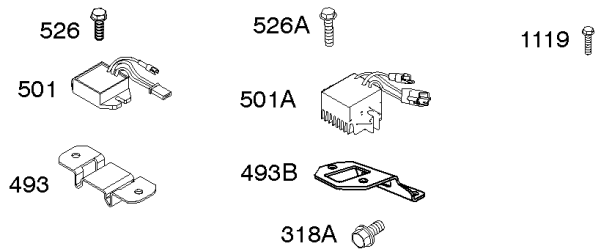

Alternator, Ignition, Motor-Starter

REF NO	PART NO	QTY	DESCRIPTION
286	594800		MODULE, Oil Sensor -Used After Code Date 15042700
286	798796		MODULE, Oil Sensor -Used Before Code Date 15052800
309	695479		MOTOR, Starter
310	690323		SCREW -(Starter Motor)
318	691693		SCREW -(Mounting Bracket)
318A	795026		SCREW -(Mounting Bracket)
333	591459		ARMATURE-MAGNETO -Used After Code Date 12042200
333	492341		ARMATURE, Magneto -Used Before Code Date 12042300
334	699477		SCREW -(Magneto Armature)
356	695630		WIRE, Stop
356A	799721		WIRE, Stop
364A	699947		TERMINAL, Oil Plug
462	691261		WASHER -(Starter Cable)
474D	695466		ALTERNATOR -(10 AMP)
474E	790320		ALTERNATOR -(20 Amp)
474G	695730		ALTERNATOR -(3 Amp. DC)
493	691177		BRACKET, Mounting
493A	798803		BRACKET, Mounting
493B	699048		BRACKET, Mounting
500	691086		WASHER -(Key Switch)
501	797375		REGULATOR -(10 and 16 Amp Regulated)
501A	790325		REGULATOR -(20 Amp)
503	691532		STRAP, Starter
510	693699		DRIVE, Starter
513	692024		CLUTCH, Drive
526	690297		SCREW -(Regulator) (10-16 Amp Regulated)
526A	690326		SCREW -(Regulator) (20 Amp)
577	690795		CABLE, Starter
578	798802		WIRE ASSEMBLY
578A	692306		WIRE ASSEMBLY
578B	590689		WIRE ASSEMBLY
579	691029		NUT -(Starter Cable)
664	691087		NUT -(Key Switch)
697	795026		SCREW -(Starter Motor) (Drive Cap)
729	799133		CLIP, Wire
783	693713		GEAR, Pinion
799	699691		SCREW -(Oil Sensor)