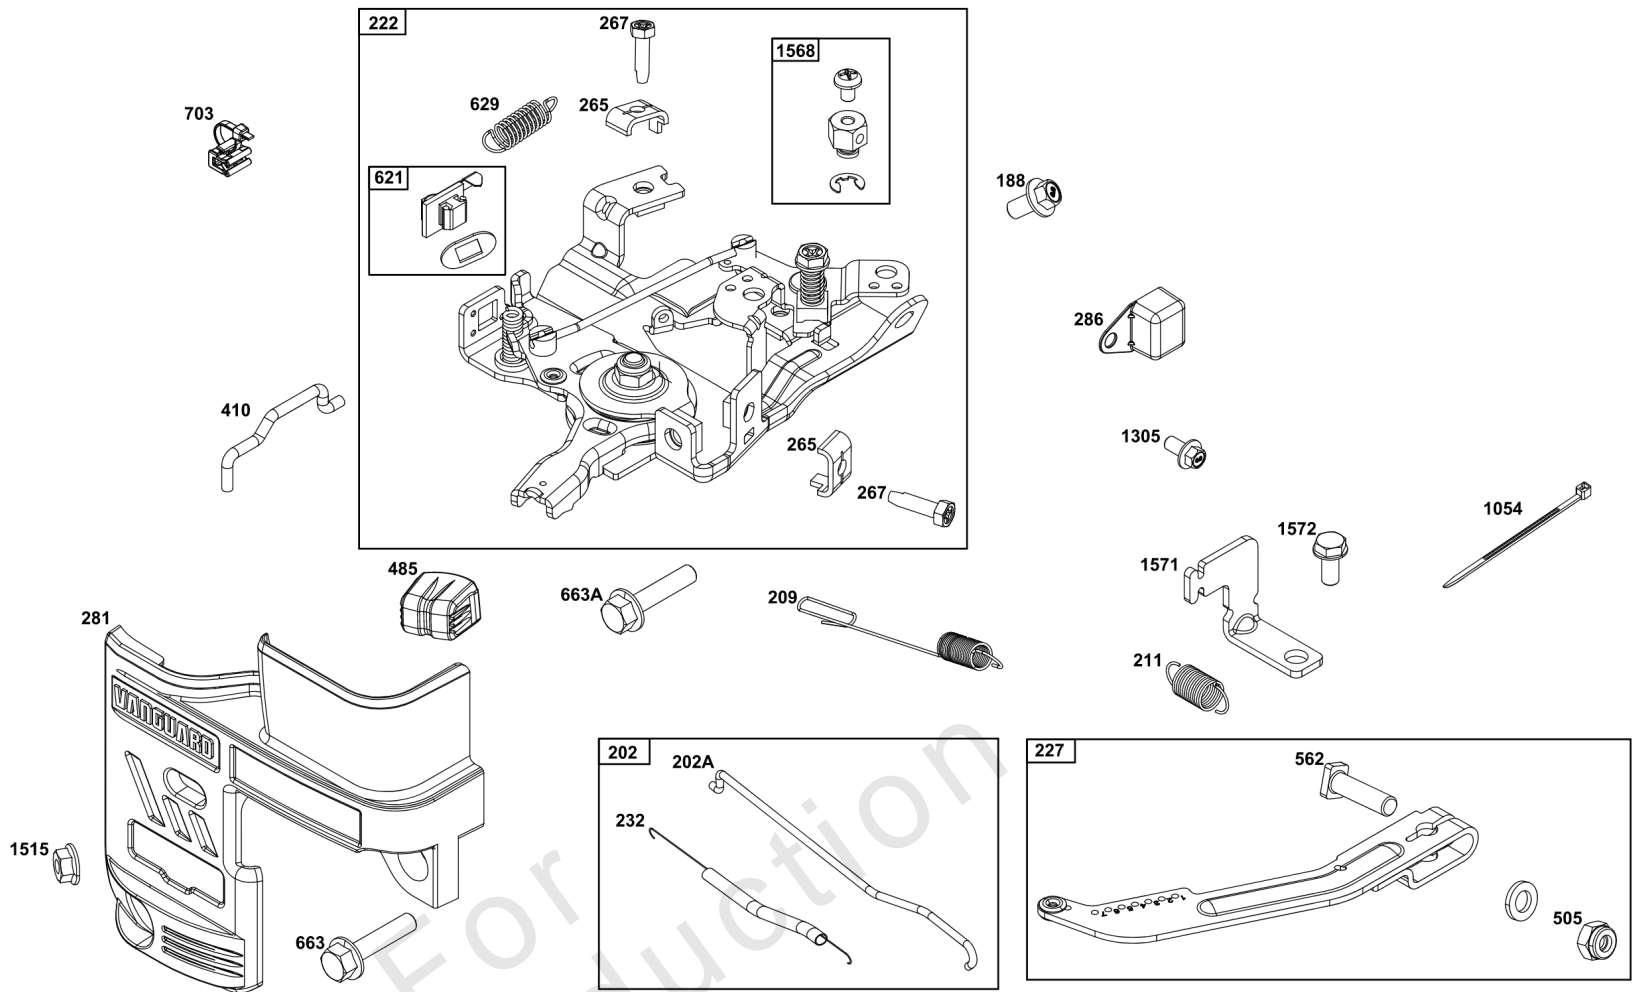

Controls Group

REF NO	PART NO	QTY	DESCRIPTION
188	590850	2	SCREW -(Control Bracket)
202	597032	1	LINK, Mechanical Governor
202A	597033	1	LINK, Mechanical Governor
209	597111	1	SPRING, Governor
211	691278	1	SPRING, Governor
222	84006188	1	BRACKET, Control
227	84003330	1	LEVER, Governor Control
232	597034	1	SPRING, Governor Link
265	691024	2	CLAMP, Casing
265	84004472	1	CLAMP, Casing
267	84004279	1	SCREW -(Casing Clamp)
281	84005296	1	PANEL, CONTROL
286	594949	1	MODULE, Oil Sensor
410	597024	1	LINK, Control
485	84004631	1	KNOB, Control
505	590641	1	NUT -(Governor Control Lever)
562	597121	1	BOLT -(Governor Control Lever)
621	84007989	1	SWITCH, Stop
629	597022	1	SPRING, Throttle Return
663	597460	1	SCREW -(Control Panel)
663A	84003635	6	SCREW -(Control Panel)
703	84008531	1	CLIP
1054	280275	1	TIE, Cable
1305	590703	1	SCREW -(Oil Sensor Module)
1515	590692	1	NUT -(Control Panel)
1568	84005188	2	RETAINER, Wire
1568	84005188	2	RETAINER, Wire
1571	597035	1	BRACKET, Governor Control
1572	597036	1	SCREW -(Governed Idle Spring Bracket)