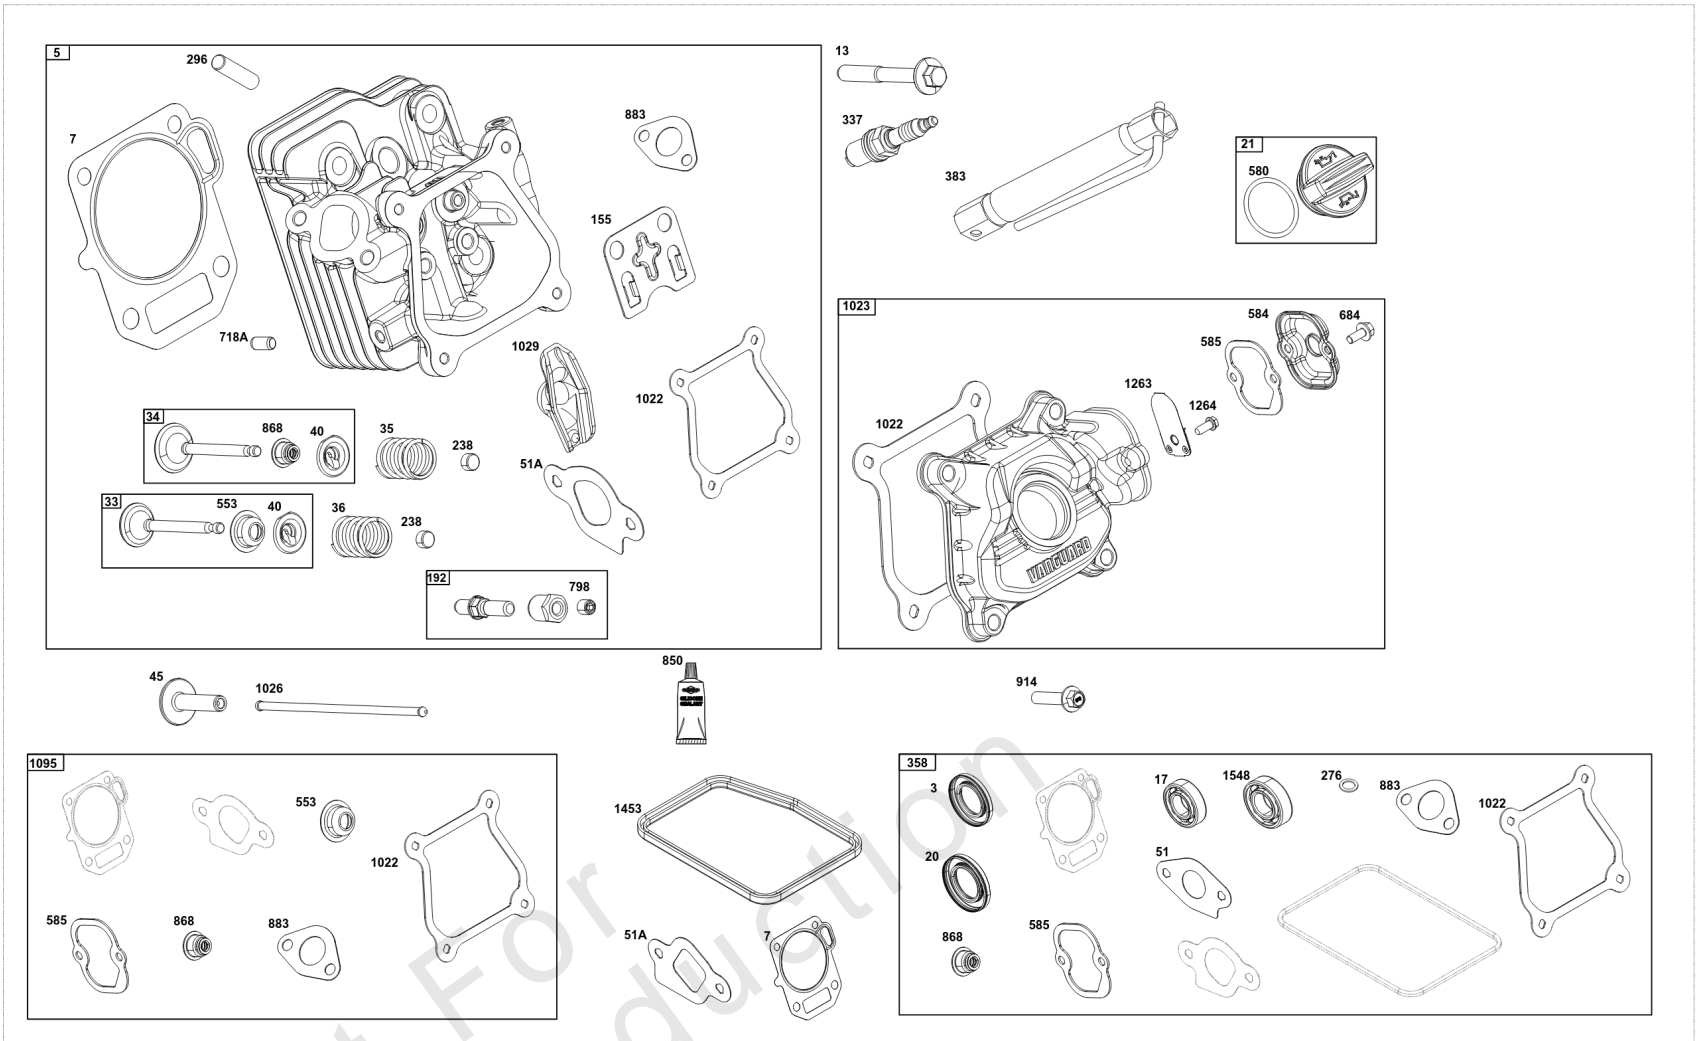

Cylinder Head Group

REF NO	PART NO	QTY	DESCRIPTION
3	-----	1	SEAL, Oil -(Part information located in Cylinder Group.)
5	84005288	1	HEAD, Cylinder
7	84005440	1	GASKET, Cylinder Head
13	597008	4	SCREW -(Cylinder Head)
17	-----	1	BEARING, Ball -(Part information located in Cylinder Group.)
20	-----	1	SEAL, Oil -(Part information located in Crankcase Cover/Sump and Lubrication Group.)
21	84006593	1	CAP, Oil Fill
33	84005287	1	VALVE, Exhaust
34	84005280	1	VALVE, Intake
35	597002	2	SPRING, Valve -(Intake)
36	597002	2	SPRING, Valve -(Exhaust)
40	590654	2	RETAINER, Valve
45	591449	2	TAPPET, Valve
51	596769	1	GASKET, Intake
51A	84005443	1	GASKET, Intake
155	592874	1	PLATE, Cylinder Head
192	597006	2	ADJUSTER, Rocker Arm
238	590649	2	CAP, Valve
276	-----	1	WASHER, Sealing -(Part information located in Carburetor Group.)
296	590631	2	STUD -(Muffler)
337	597383	1	PLUG, Spark
358	-----	1	GASKET SET, Engine -(Part information located in Cylinder Group.)
383	19576S	1	WRENCH, Spark Plug
553	597003	1	RETAINER, Valve Spring
580	809894	1	SEAL, O-Ring -(Oil Fill Cap)
584	597011	1	COVER, Breather Passage
585	597010	1	GASKET, Breather Passage
684	597012	2	SCREW -(Breather Passage Cover)
718A	590637	2	PIN, Locating
798	597000	2	SCREW -(Rocker Arm)
850	-----	1	SEALANT, Liquid -(Part information located in Crankcase Cover/Sump and Lubrication Group.)
868	597001	1	SEAL, Valve
883	-----	1	GASKET, Exhaust -(Part information located in Exhaust Group.)
914	597016	4	SCREW -(Rocker Cover)
1022	597015	1	GASKET, Rocker Cover
1023	597009	1	COVER, Rocker
1026	597017	2	ROD, Push
1029	596999	2	ARM, Rocker
1095	597140	1	GASKET SET, Valve -(Service Kits may include extra parts not specific to this engine.)
1263	697124	1	REED, Breather

Not For
Reproduction