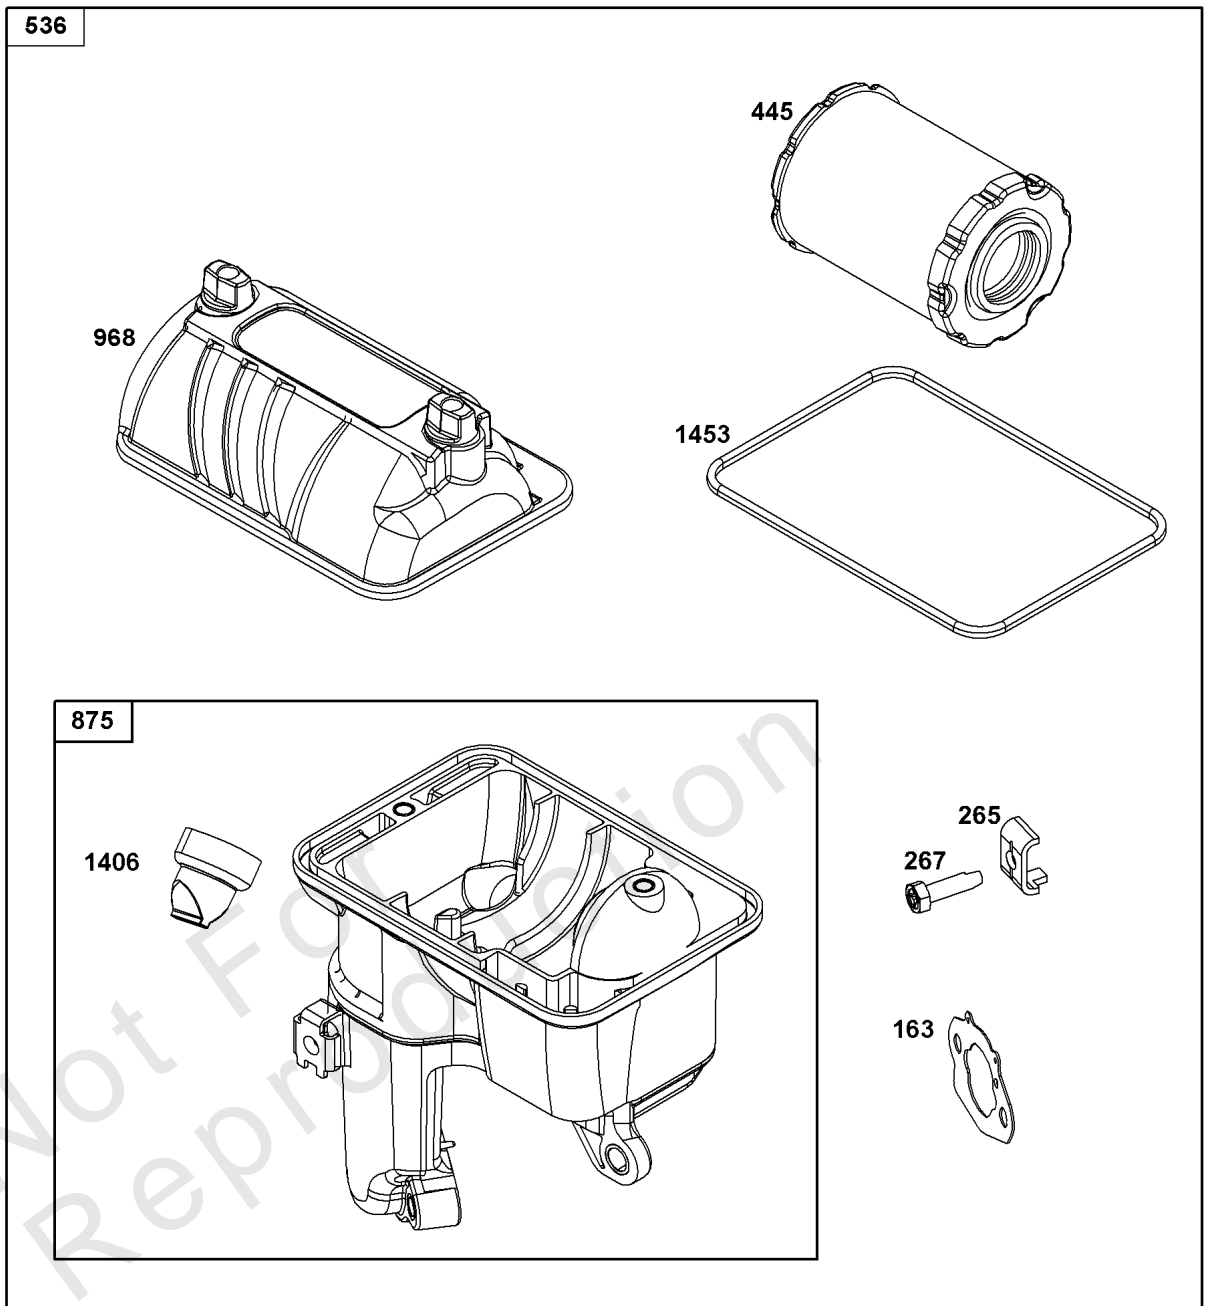

Not For
Reproduction

Air Cleaner Group

REF NO	PART NO	QTY	DESCRIPTION
11	597013	1	TUBE, Breather
163	596768	1	GASKET, Air Cleaner
185	590692	3	NUT -(Air Cleaner Base)
265	-----	1	CLAMP, Casing -(Part information located in Controls Group.)
267	-----	1	SCREW -(Part information located in Controls Group.)
445	84002309	1	FILTER, A/C Cartridge
536	84005299	1	CLEANER, AIR
875	84005297	1	BASE, Air Cleaner
968	84005353	1	COVER, Air Cleaner
1406	597065	1	VALVE, Debris
1453	84005298	1	SEAL, Air Cleaner Cover

Carburetor Group

REF NO	PART NO	QTY	DESCRIPTION
51	-----	1	GASKET, Intake -(Part information located in Cylinder Head Group.)
51A	-----	1	GASKET, Intake -(Part information located in Cylinder Head Group.)
53	597052	1	STUD -(Carburetor) (Short)
53A	597051	1	STUD -(Carburetor) (Long)
104	597533	1	PIN, Float Hinge
105	797139	1	VALVE, Float Needle
112	84003640	1	SCREW -(Choke Lever)
117	597454	1	JET, Main -(Standard)
118	84004636	1	JET, MAIN -(High Altitude)
121	597138	1	KIT, Carburetor Overhaul -(Service Kits may include extra parts not specific to this engine.)
122	84005442	1	SPACER, Carburetor
125	84004632	1	CARBURETOR
133	597473	1	FLOAT, Carburetor
137	798932	1	GASKET, Float Bowl
163	-----	1	GASKET, Air Cleaner -(Part information located in Air Cleaner Group.)
202	-----	1	LINK, Mechanical Governor -(Part information located in Controls Group.)
209	-----	1	SPRING, Governor -(Part information located in Controls Group.)
240	597039	1	FILTER, Fuel
245	597735	1	GASKET, Fuel Bowl
246	597043	1	BOWL, Fuel Filter
254	595322	1	DRAIN, Carburetor Bowl
276	797632	1	WASHER, Sealing
472	84002963	1	KNOB, Control
680	84005074	1	WASHER -(Choke Lever)
951	597044	1	LEVER, Choke
975	597049	1	BOWL, Float