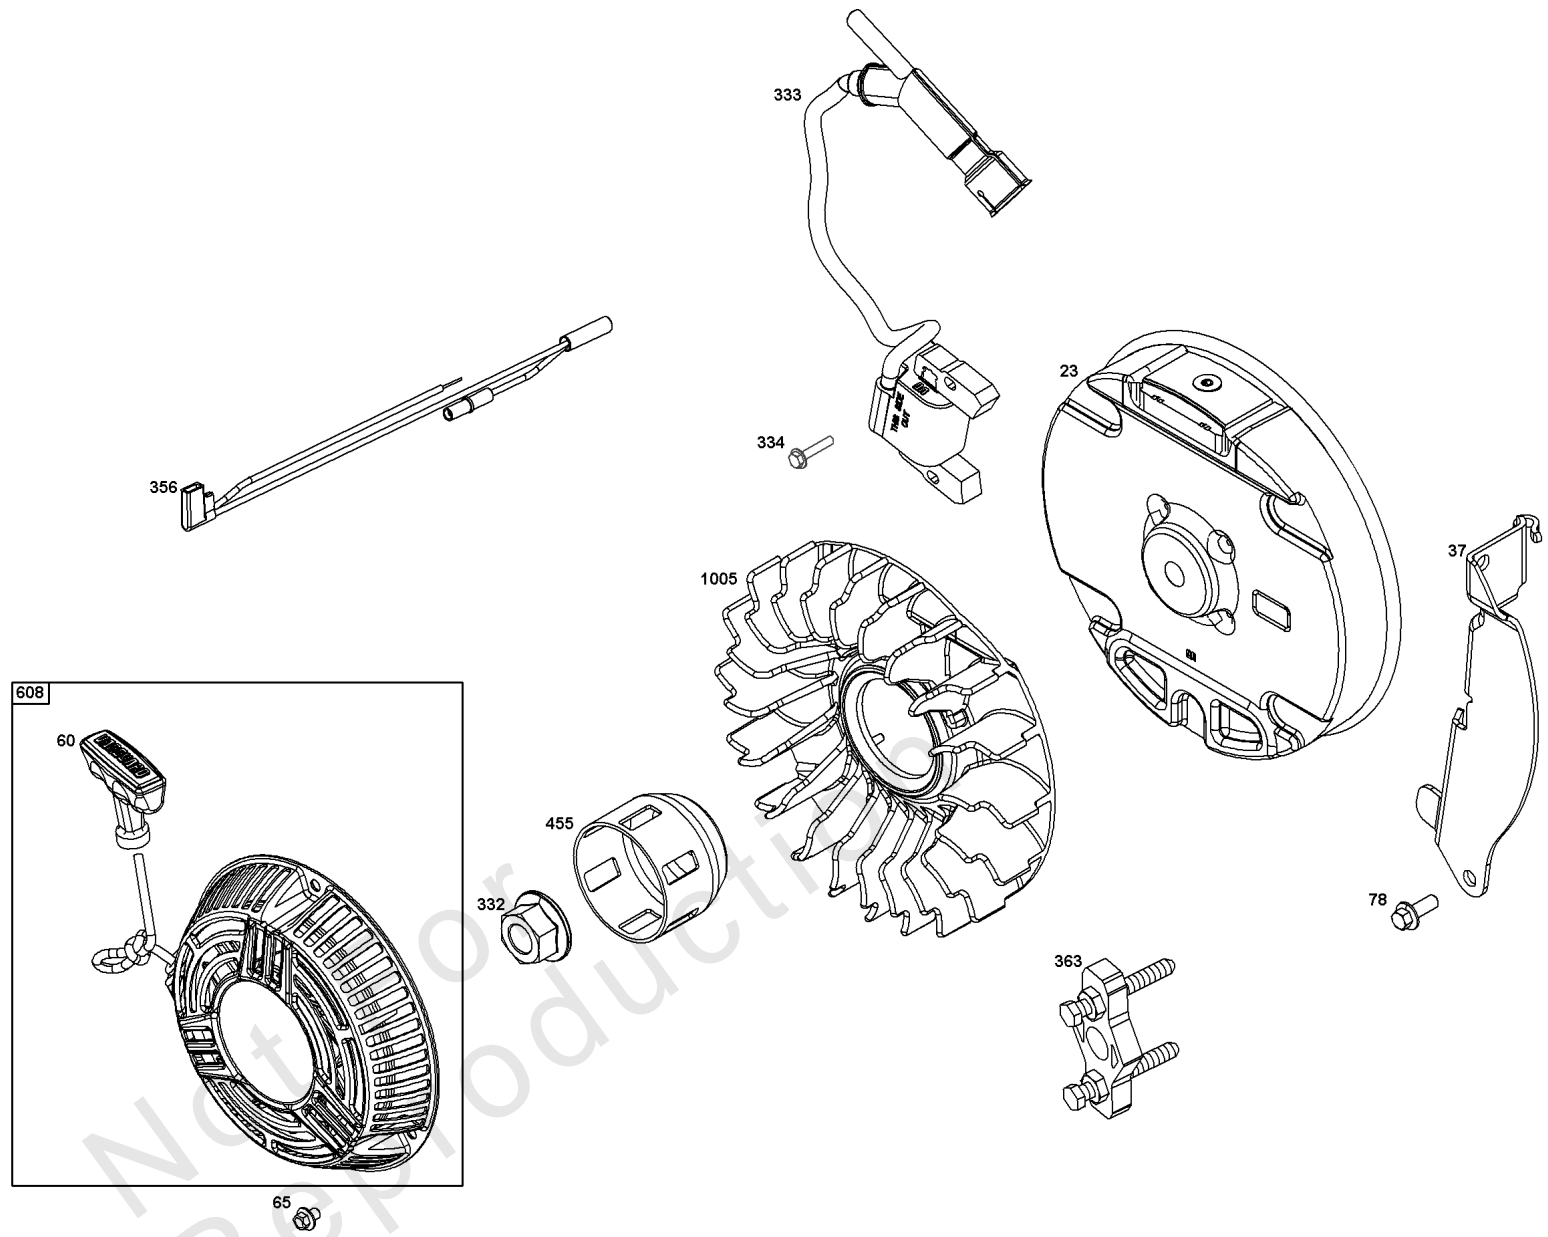

Not For
Reproduction

Cylinder Head Group

REF NO	PART NO	QTY	DESCRIPTION
1264	793453	1	SCREW -(Breather Reed)
1453	-----	1	SEAL, Air Cleaner Cover -(Part information located in Air Cleaner Group.)
1548	-----	1	BEARING, Ball -(Part information located in Crankcase Cover/Sump and Lubrication Group.)

Not For Reproduction

Flywheel, Ignition, and Starter Group

REF NO	PART NO	QTY	DESCRIPTION
23	597085	1	FLYWHEEL
37	84005259	1	GUARD, Flywheel
60	597080	1	GRIP, Starter Rope
65	590683	3	SCREW -(Rewind Starter)
78	590703	1	SCREW -(Flywheel Guard)
332	591988	1	NUT -(Flywheel)
333	84004673	1	ARMATURE, Magneto
334	699477	2	SCREW -(Magneto Armature)
356	597054	1	WIRE, Stop
363	19203	1	PULLER, Flywheel
455	597088	1	CUP, Flywheel
608	596772	1	STARTER, Rewind
1005	794273	1	FAN, Flywheel