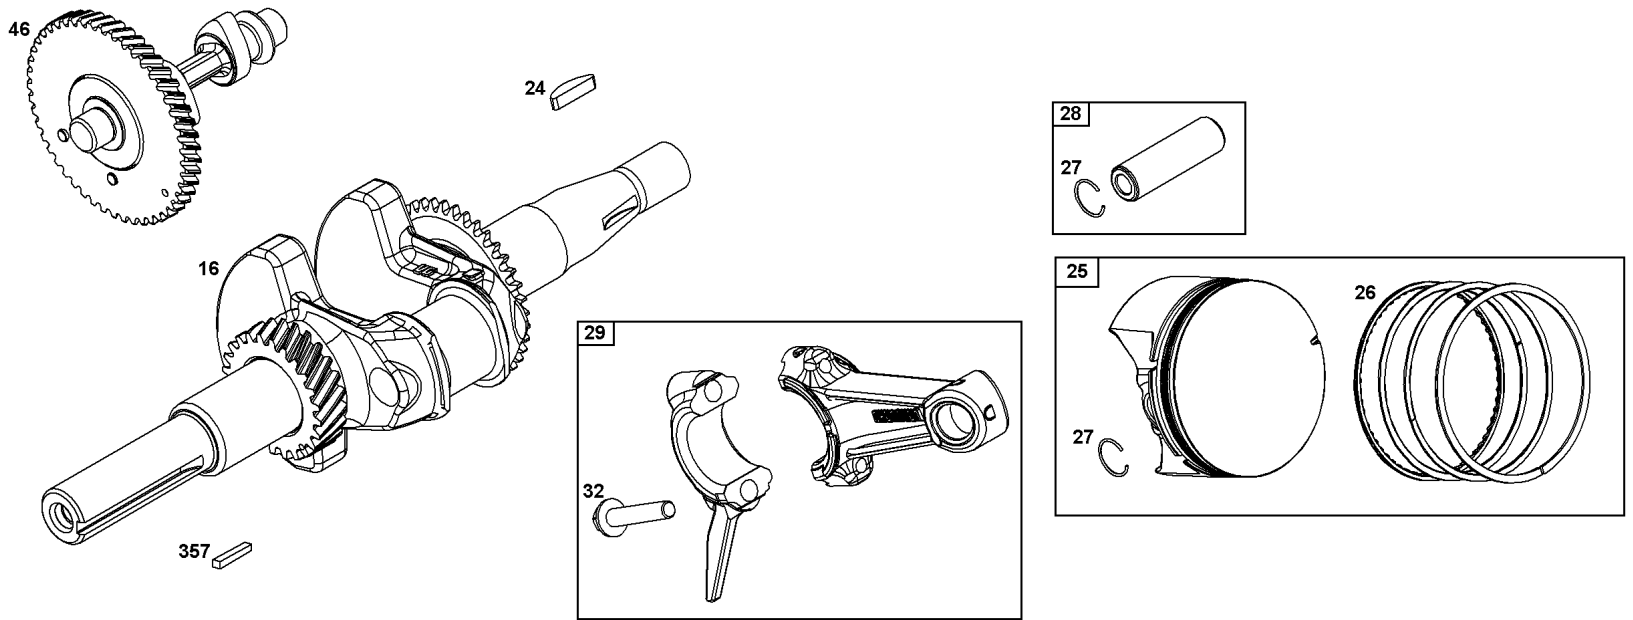

Crankcase Cover/Sump and Lubrication Group

REF NO	PART NO	QTY	DESCRIPTION
3	-----	1	SEAL, Oil -(Part information located in Cylinder Group.)
7	-----	1	GASKET, Cylinder Head -(Part information located in Cylinder Head Group.)
17	-----	1	BEARING, Ball -(Part information located in Cylinder Group.)
18	596986	1	COVER, Crankcase
20	596991	1	SEAL, Oil -(PTO Side)
22	590714	6	SCREW -(Crankcase Cover/Sump)
51	-----	1	GASKET, Intake -(Part information located in Cylinder Head Group.)
51A	-----	1	GASKET, Intake -(Part information located in Cylinder Head Group.)
276	-----	1	WASHER, Sealing -(Part information located in Carburetor Group.)
358	-----	1	GASKET SET, Engine -(Part information located in Cylinder Group.)
522	590716	1	PLUG, Dipstick/Fill
522	590716	1	PLUG, Dipstick/Fill
523	596992	1	DIPSTICK
585	-----	1	GASKET, Breather Passage -(Part information located in Cylinder Head Group.)
847	596989	1	DIPSTICK/TUBE ASSEMBLY
850	100106	1	SEALANT, Liquid
868	-----	1	SEAL, Valve -(Part information located in Cylinder Head Group.)
883	-----	1	GASKET, Exhaust -(Part information located in Exhaust Group.)
1022	-----	1	GASKET, Rocker Cover -(Part information located in Cylinder Head Group.)
1453	-----	1	SEAL, Air Cleaner Cover -(Part information located in Air Cleaner Group.)
1548	596990	1	BEARING, Ball -(Crankcase Cover/Sump)