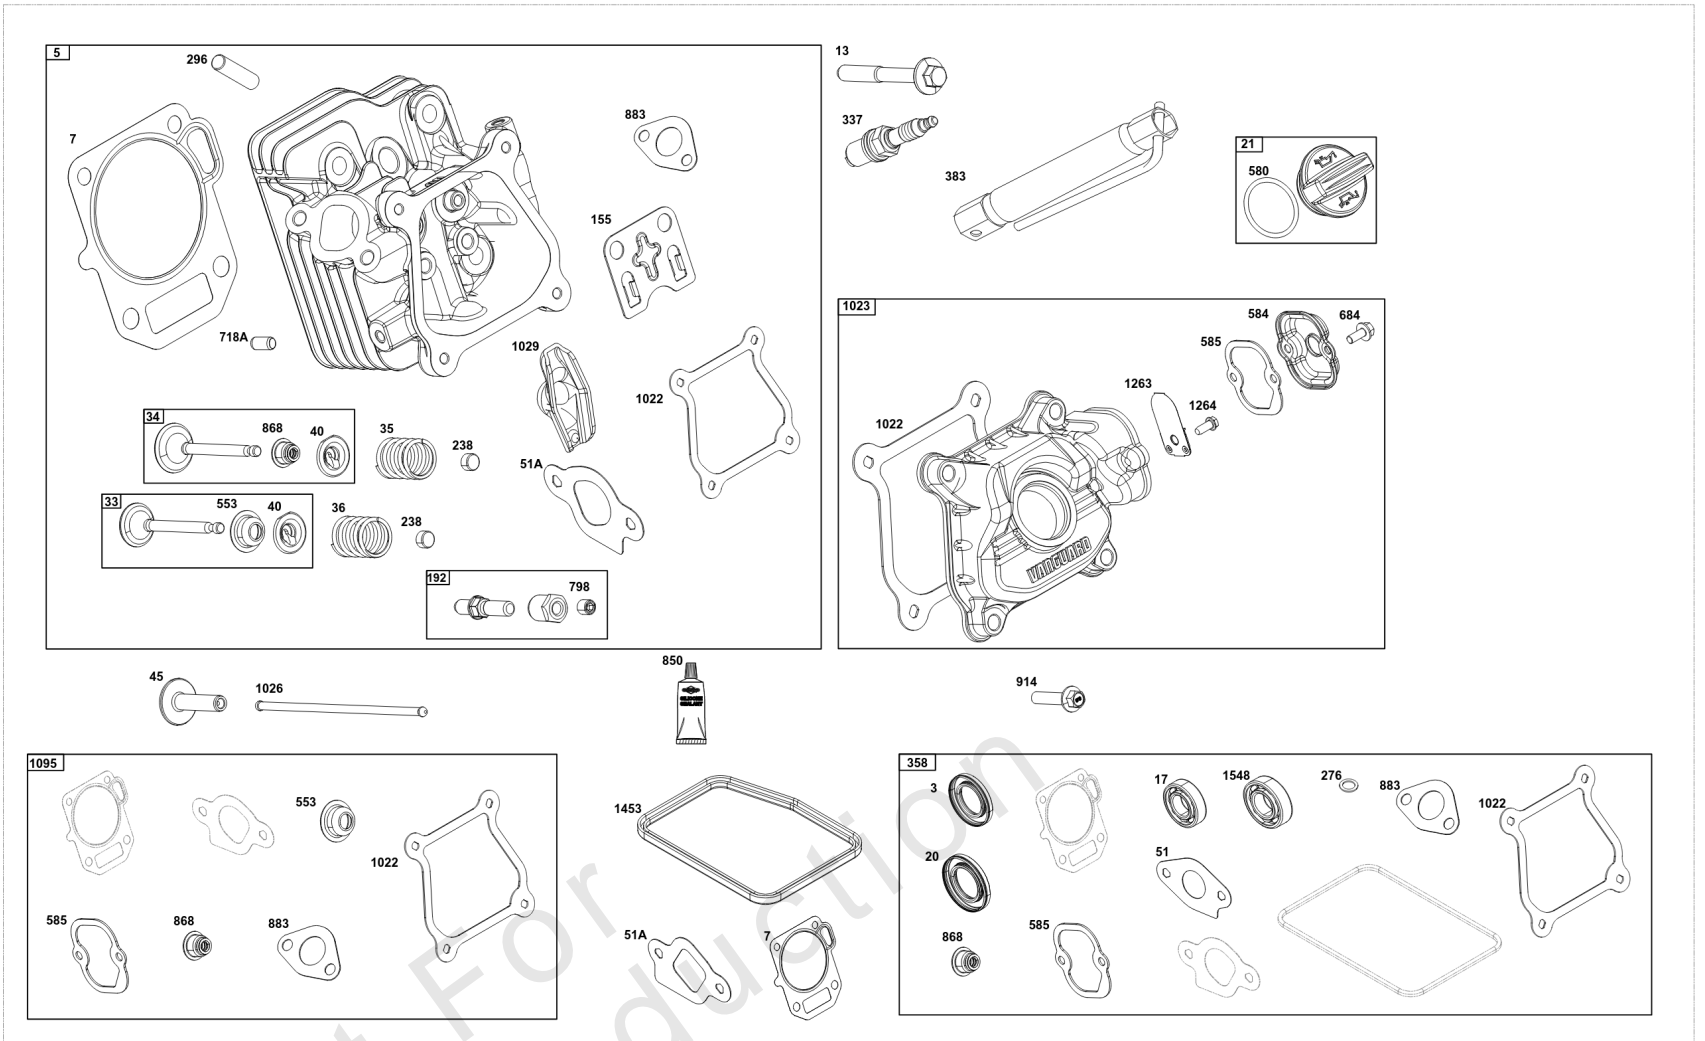

Cylinder Group

REF NO	PART NO	QTY	DESCRIPTION
1	84005446	1	CYLINDER ASSEMBLY
3	84002132	1	SEAL, Oil -(Magneto Side)
7	-----	1	GASKET, Cylinder Head -(Part information located in Cylinder Head Group.)
15	590678	2	PLUG, Oil Drain
17	596990	1	BEARING, Ball -(Cylinder)
20	-----	1	SEAL, Oil -(Part information located in Crankcase Cover/Sump and Lubrication Group.)
51	-----	1	GASKET, Intake -(Part information located in Cylinder Head Group.)
51A	-----	1	GASKET, Intake -(Part information located in Cylinder Head Group.)
219	597038	1	GEAR, Governor
276	-----	1	WASHER, Sealing -(Part information located in Carburetor Group.)
306	84007614	1	SHIELD, Cylinder
306A	597076	1	SHIELD, Cylinder
307	590850	1	SCREW -(Cylinder Shield)
307A	590683	2	SCREW -(Cylinder Shield)
358	597139	1	GASKET SET, Engine -(Service Kits may include extra parts not specific to this engine.)
404	597030	1	WASHER -(Governor Crank)
585	-----	1	GASKET, Breather Passage -(Part information located in Cylinder Head Group.)
615	597031	1	RETAINER, Governor Shaft
616	597029	1	CRANK, Governor
718	590713	2	PIN, Locating
799	590703	2	SCREW -(Oil Sensor)
850	-----	1	SEALANT, Liquid -(Part information located in Crankcase Cover/Sump and Lubrication Group.)
868	-----	1	SEAL, Valve -(Part information located in Cylinder Head Group.)
883	-----	1	GASKET, Exhaust -(Part information located in Exhaust Group.)
1022	-----	1	GASKET, Rocker Cover -(Part information located in Cylinder Head Group.)
1052	84004948	1	SENSOR, Oil
1453	-----	1	SEAL, Air Cleaner Cover -(Part information located in Air Cleaner Group.)
1548	-----	1	BEARING, Ball -(Part information located in Crankcase Cover/Sump and Lubrication Group.)