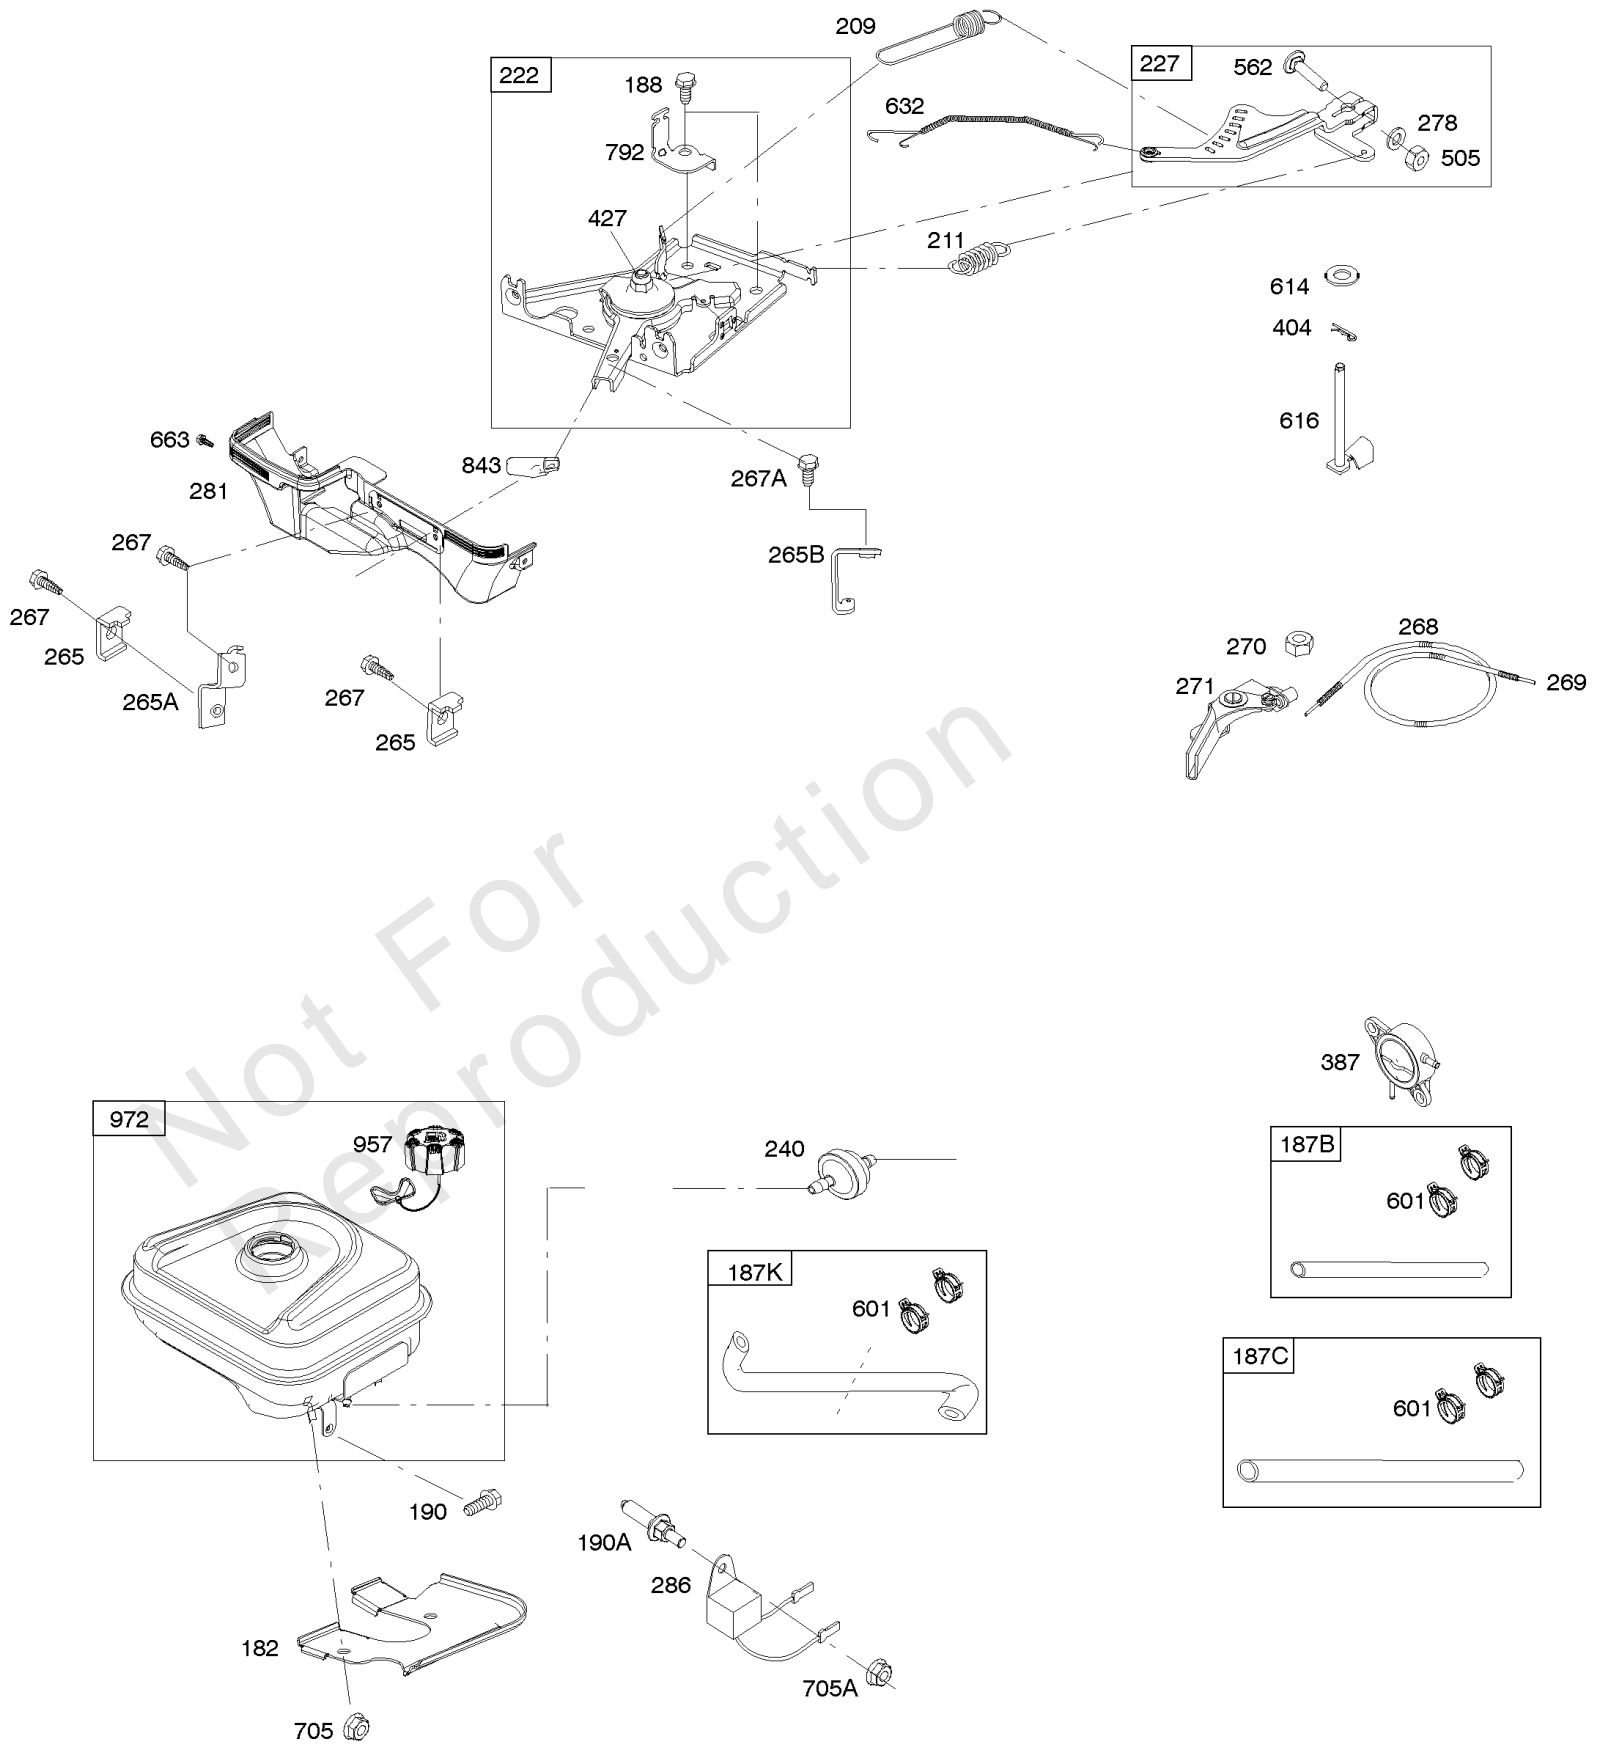

Controls, Fuel Supply, Governor Spring

REF NO	PART NO	QTY	DESCRIPTION
182	799735		BRACKET, Fuel Tank
187B	791766		LINE, Fuel -(Cut To Required Length)
187C	791745		LINE, Fuel -(Cut To Required Length)
187K	799059		LINE, Fuel -(12 Long. Formed Hose)
188	699479		SCREW -(Control Bracket)
190	798496		SCREW -(Fuel Tank)
190A	799725		SCREW -(Fuel Tank) (Used with Oil Sensor Module)
209	799723		SPRING, Governor
211	798960		SPRING, Governed Idle
222	798478		BRACKET, Control
227	799049		LEVER, Governor Control
240	394358S		FILTER, Fuel
265	691024		CLAMP, Casing
265A	591740		CLAMP, Casing
265B	591741		CLAMP, Casing
267	699492		SCREW -(Casing Clamp)
267A	699228		SCREW -(Casing Clamp)
268	691025		CASING, Control Wire -(Cut To Required Length)
269	691026		WIRE, Control -(Cut To Required Length)
270	691027		NUT -(Control Wire Casing)
271	691028		LEVER, Control
278	798196		WASHER -(Governor Control Lever)
281	798961		PANEL, Control
286	594800		MODULE, Oil Sensor -Used After Code Date 15042700
286	798796		MODULE, Oil Sensor -Used Before Code Date 15042800
404	795759		WASHER -(Governor Crank)
427	798458		NUT -(Control Bracket)
505	793515		NUT -(Governor Control Lever)
562	798197		BOLT -(Governor Control Lever)
601	791850		CLAMP, Hose
614	691620		PIN, Cotter -(Governor Crank)
616	795758		CRANK, Governor
632	799083		SPRING/LINK, Mechanical Governor
663	699492		SCREW -(Control Panel)
705	690941		NUT -(Fuel Tank)
705A	794838		NUT -(Fuel Tank) (Used with Oil Sensor Module)