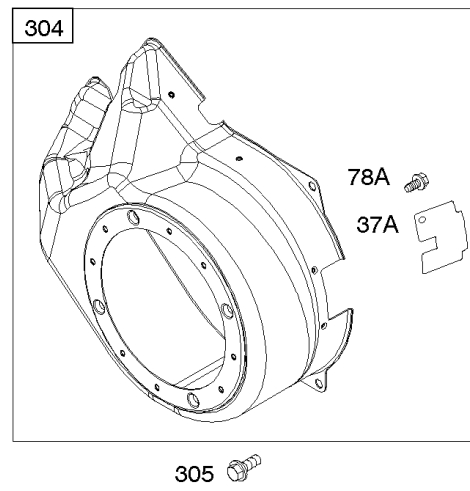

Blower Housing/Shrouds, Flywheel, Rewind Starter

REF NO	PART NO	QTY	DESCRIPTION
23	794814		FLYWHEEL
37	795715		GUARD, Flywheel -(Snap-on)
37A	699047		GUARD, Flywheel -Used Before Code Date 12080600
37C	591544		GUARD, Flywheel -Used After Code Date 12080500
58	66574		ROPE, Starter -(Cut To Required Length)
60	490652		GRIP-STARTER ROPE
65	699228		SCREW -(Rewind Starter)
78A	699205		SCREW -(Flywheel Guard) -Used Before Code Date 12080600
78B	795026		SCREW -(Flywheel Guard) -Used After Code Date 12080500
304	798994		HOUSING, Blower
305	699481		SCREW -(Blower Housing)
332	794824		NUT -(Flywheel)
363	19203		PULLER, Flywheel
455	794867		CUP, Flywheel
608	798825		STARTER, Rewind
727A	697465		COVER, Starter Drive
732	699200		SCREW -(Starter Drive Cover)
1005	794815		FAN, Flywheel
1070	794821		SCREW -(Flywheel Fan)