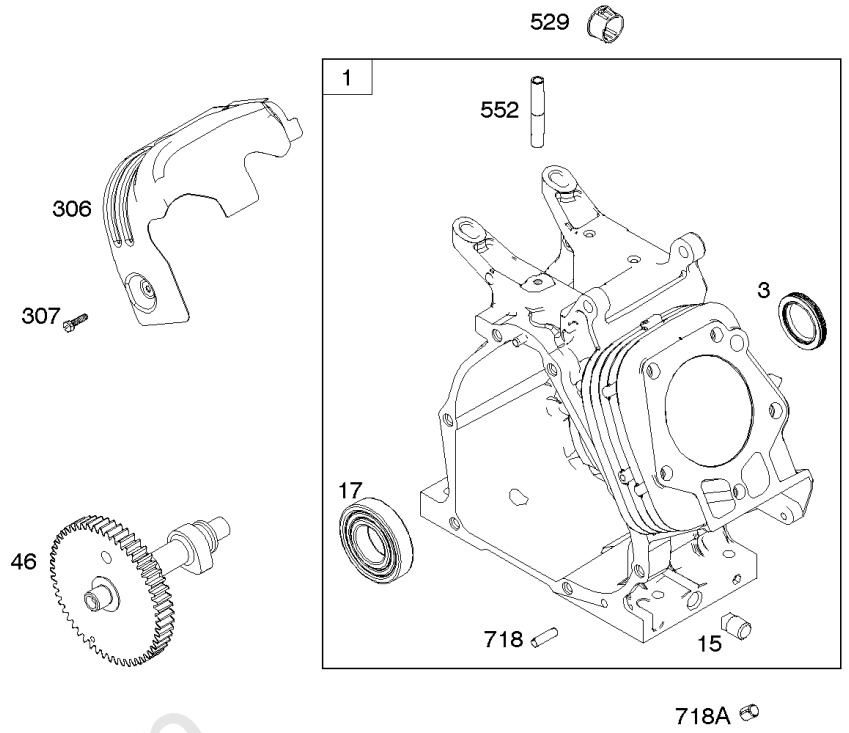

1036 EMISSIONS LABEL

1058 OPERATOR'S MANUAL

1319 WARNING LABEL

1319A WARNING LABEL

Camshaft, Crankcase Cover, Crankshaft, Cylinder, Lubrication, Operator's Manual, Piston/

REF NO	PART NO	QTY	DESCRIPTION
1	799046		CYLINDER ASSEMBLY
3	798991		SEAL, Oil -(Magneto Side)
12	798807		GASKET, Crankcase
15	691686		PLUG-OIL DRAIN
16	796957		CRANKSHAFT
17	798993		BEARING, Ball
17A	798995		BEARING, Ball
18	799084		COVER, Crankcase
20	798991		SEAL, Oil -(PTO Side)
22	798955		SCREW -(Crankcase Cover/Sump)
24	222698S		KEY, Flywheel
25	792117		PISTON ASSEMBLY -(Standard)
25	792144		PISTON ASSEMBLY -(.020 Oversize)
26	792073		SET, Ring -(.020" Oversize)
26	792026		SET, Ring -(Standard)
27	690975		LOCK, Piston Pin
28	696581		PIN, Piston -(Standard)
29	694691		ROD, Connecting
30	694692		DIPPER, Connecting Rod
32	690976		SCREW -(Connecting Rod)
46	795697		CAMSHAFT
170	794833		STUD -(Crankcase Cover/Sump)
219	693578		GEAR, Governor
220	691724		WASHER -(Governor Gear)
306	798992		SHIELD, Cylinder
307	794822		SCREW -(Cylinder Shield)
364A	699947		TERMINAL, Oil Plug
377	690979		KEY, Woodruff -Used After Code Date 11103100
377	798972		KEY, Woodruff -Used Before Code Date 11110100
415	691363		PLUG
522	798503		PLUG, Dipstick/Fill
529	791822		GROMMET
552	694674		BUSHING, Governor Crank
598	799332		SHIM, End Play -(Crankshaft or Camshaft Bearing)
718	690959		PIN, Locating -(Cylinder Head)
718A	695178		PIN, Locating -(Head)
741	691288		GEAR, Timing
742	692564		RETAINER, E Ring
746	694679		GEAR, Idler