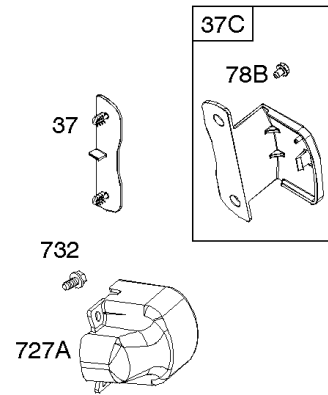

Blower Housing/Shrouds, Flywheel, Rewind Starter

REF NO	PART NO	QTY	DESCRIPTION
23	794814		FLYWHEEL
37	795715		GUARD, Flywheel -(Snap-on)
37A	699047		GUARD, Flywheel -Used Before Code Date 12080600
37C	591544		GUARD, Flywheel -Used After Code Date 12080500
58	66574		ROPE, Starter -(Cut To Required Length)
60	490652		GRIP-STARTER ROPE
65	699228		SCREW -(Rewind Starter)
78A	699205		SCREW -(Flywheel Guard) -Used Before Code Date 12080600
78B	795026		SCREW -(Flywheel Guard) -Used After Code Date 12080500
304	798994		HOUSING, Blower
305	699481		SCREW -(Blower Housing)
332	794824		NUT -(Flywheel)
363	19203		PULLER, Flywheel
455	794867		CUP, Flywheel
608	798825		STARTER, Rewind
727A	697465		COVER, Starter Drive
732	699200		SCREW -(Starter Drive Cover)
1005	794815		FAN, Flywheel
1070	794821		SCREW -(Flywheel Fan)