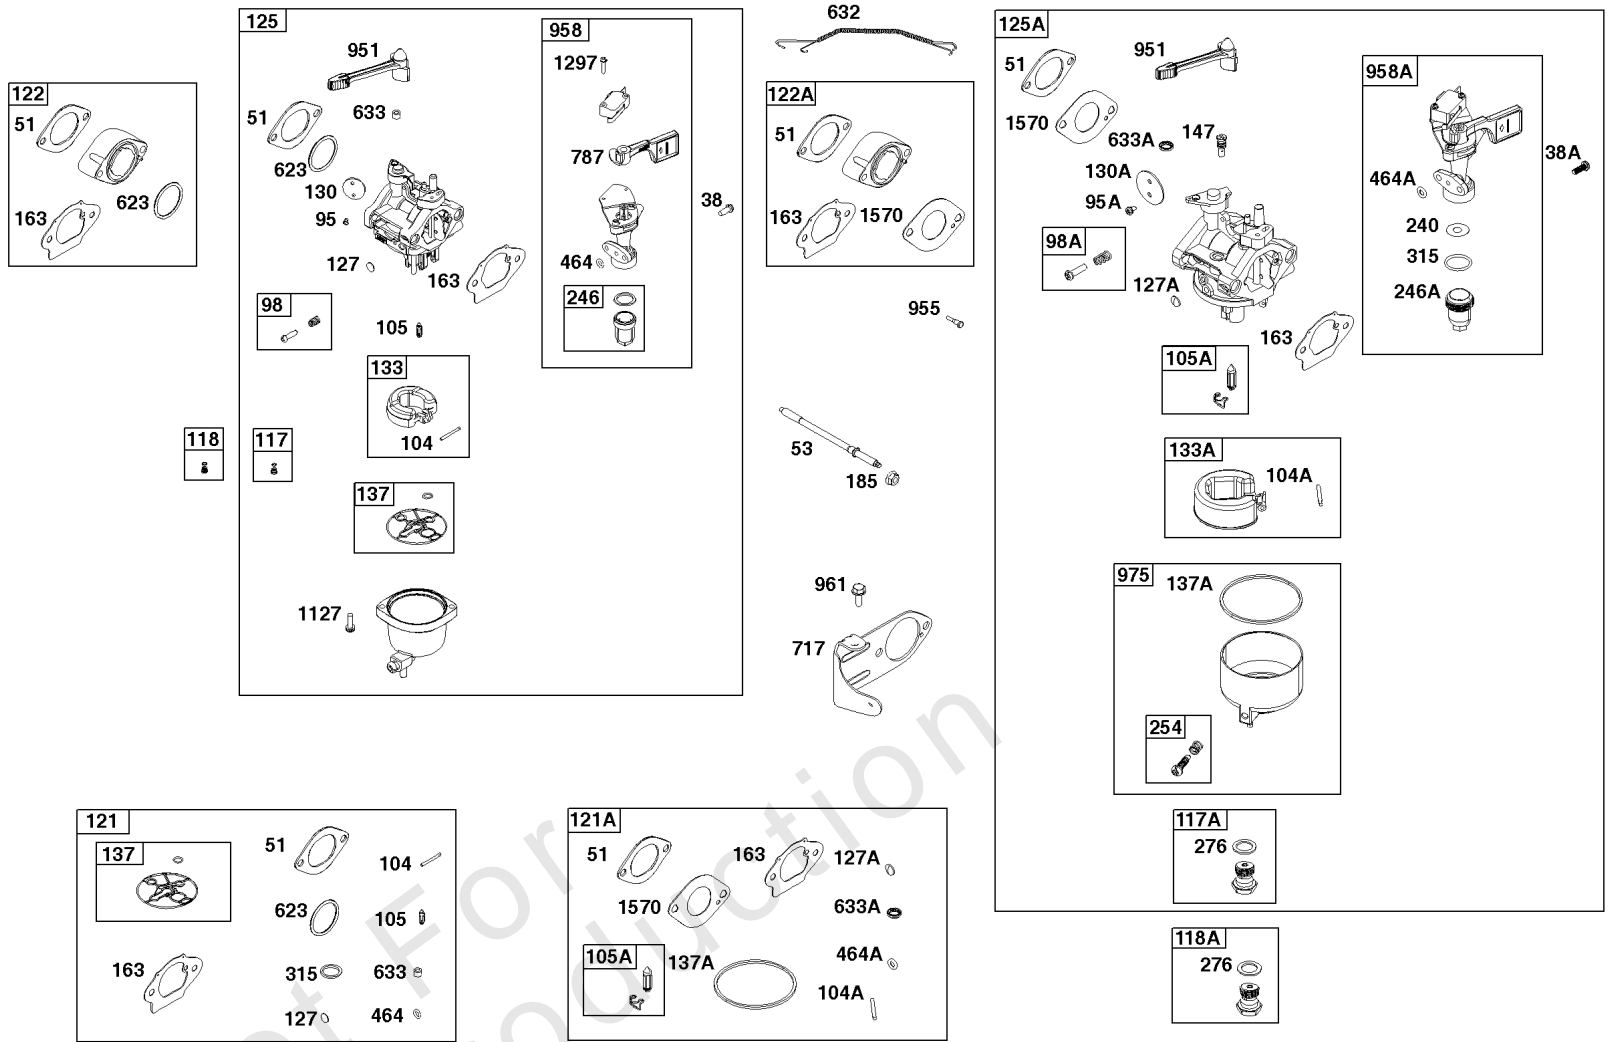

Carburetor Group

REF NO	PART NO	QTY	DESCRIPTION
133	694914	1	FLOAT, Carburetor -Used Before Code Date 18112600
133A	84004490	1	FLOAT, Carburetor -Used After Code Date 18112500
137	799991	1	GASKET, Float Bowl -Used Before Code Date 18112600
137A	84004205	1	GASKET, Float Bowl -Used After Code Date 18112500
147	594872	1	JET, Pilot -Used After Code Date 18112500
163	798962	1	GASKET, Air Cleaner
185	794838	2	NUT -(Air Cleaner Base)
240	597039	1	FILTER, Fuel -Used After Code Date 18112500
246	595153	1	BOWL-FUEL VALVE-STRAINER -Used Before Code Date 18112600
246A	597043	1	BOWL, Fuel Filter -Used After Code Date 18112500
254	595322	1	DRAIN, Carburetor Bowl -Used After Code Date 18112500
276	84004488	1	WASHER, Sealing -Used After Code Date 18112500
315	597735	1	GASKET, Fuel Bowl -(Fuel Filter Bowl) -Used After Code Date 18112500
464	698550	1	SEAL, O-Ring -(Fuel Shut-off Valve) -Used Before Code Date 18112600
464A	595320	1	SEAL, O-Ring -(Fuel Shut-off Valve) -Used After Code Date 18112500
623	799051	1	SEAL, O-Ring -(Carburetor Spacer) -Used Before Code Date 18112600
632	-----	1	SPRING/LINK, Mechanical Governor -(Part information located in Controls Group.)
633	690722	1	SEAL, Choke/Throttle Shaft -Used Before Code Date 18112600
633A	84004398	1	SEAL, Choke/Throttle Shaft -Used After Code Date 18112500
717	798989	1	BRACKET, Air Cleaner -Used Before Code Date 18112600
717A	84004868	1	BRACKET, Air Cleaner -Used After Code Date 18112500
787	798635	1	ARM, Lever -Used Before Code Date 18112600
951	798528	1	LEVER, Choke
955	595329	1	PLUG, Carburetor -Used After Code Date 18112500
958	799073	1	VALVE, Fuel Shut Off -Used Before Code Date 18112600
958A	84004839	1	VALVE, Fuel Shut Off -Used After Code Date 18112500
961	699691	1	SCREW -(Air Cleaner Bracket)
975	84004204	1	BOWL, Float -Used After Code Date 18112500
1127	695407	2	SCREW -Used Before Code Date 18112600