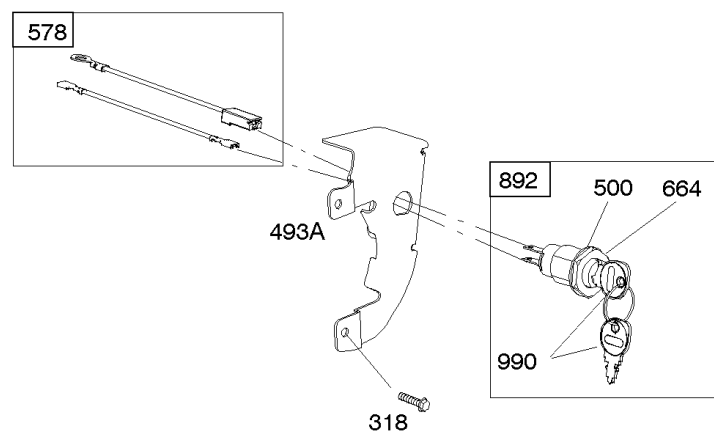

Controls, Fuel Supply, Governor Spring

REF NO	PART NO	QTY	DESCRIPTION
792	798550		BRACKET, Fixed Speed
843	695588		SLEEVE, Lever
957	799324		CAP, Fuel Tank -(Carbon In Cap)
972	799986		TANK, Fuel -(Plastic)

Not For Reproduction

Cylinder Head, Gasket Set - Engine, Gasket Set - Valve

REF NO	PART NO	QTY	DESCRIPTION
3	798991		SEAL, Oil -(Magneto Side)
5	799858		HEAD, Cylinder
7	694872		GASKET, Cylinder Head
12	798807		GASKET, Crankcase
13	794829		SCREW -(Cylinder Head)
20	798991		SEAL, Oil -(PTO Side)
33	697576		VALVE, Exhaust
34	792200		VALVE, Intake
35	694865		SPRING, Valve -(Intake)
36	694865		SPRING, Valve -(Exhaust)
42	499586		KEEPER, Valve
45	690977		TAPPET, Valve
51	590396		GASKET, Intake
163	798962		GASKET, Air Cleaner
176	798965		SEAL, O-Ring -(Air Cleaner Base)
192	690083		ADJUSTER, Rocker Arm
337	691043		PLUG, Spark
337	491055S		PLUG, Spark
337	84007216		PLUG, SPARK -(China Only)
358	798800		GASKET SET, Engine
383	19576S		WRENCH, Spark Plug
623	799051		SEAL, O-Ring -(Carburetor Spacer)
635	691909		BOOT, Spark Plug
725	590347		SHIELD, Heat
728	699481		SCREW -(Heat Shield)
798	697890		SCREW -(Rocker Arm)
868	690968		SEAL, Valve
883	695398		GASKET, Exhaust
914	794827		SCREW -(Rocker Cover)
1022	690971		GASKET, Rocker Cover
1023	697691		COVER, Rocker
1026	592673		ROD, Push
1029	690972		ARM, Rocker
1095	798801		GASKET SET, Valve
1100	791959		PIVOT, Rocker Arm