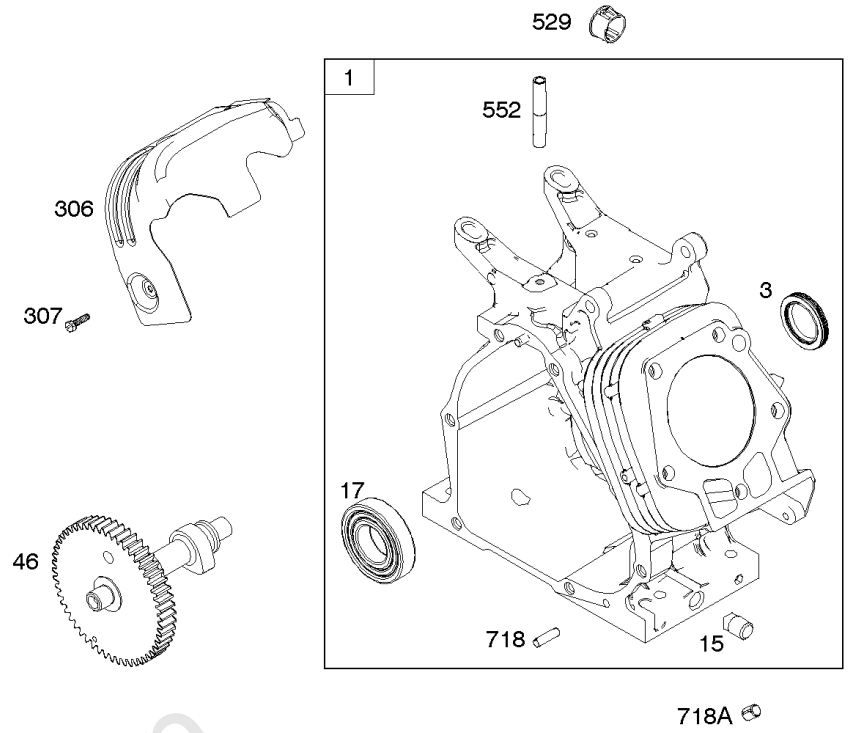

1036 EMISSIONS LABEL

1058 OPERATOR'S MANUAL

1319 WARNING LABEL

1319A WARNING LABEL

Camshaft, Crankcase Cover, Crankshaft, Cylinder, Lubrication, Operator's Manual, Piston/

REF NO	PART NO	QTY	DESCRIPTION
1	799046		CYLINDER ASSEMBLY
3	798991		SEAL, Oil -(Magneto Side)
12	798807		GASKET, Crankcase
15	691686		PLUG-OIL DRAIN
16	796957		CRANKSHAFT
17	798993		BEARING, Ball
17A	798995		BEARING, Ball
18	799084		COVER, Crankcase
20	798991		SEAL, Oil -(PTO Side)
22	798955		SCREW -(Crankcase Cover/Sump)
24	222698S		KEY, Flywheel
25	792117		PISTON ASSEMBLY -(Standard)
25	792144		PISTON ASSEMBLY -(.020 Oversize)
26	792073		SET, Ring -(.020" Oversize)
26	792026		SET, Ring -(Standard)
27	690975		LOCK, Piston Pin
28	696581		PIN, Piston -(Standard)
29	694691		ROD, Connecting
30	694692		DIPPER, Connecting Rod
32	690976		SCREW -(Connecting Rod)
46	795697		CAMSHAFT
170	794833		STUD -(Crankcase Cover/Sump)
219	693578		GEAR, Governor
220	691724		WASHER -(Governor Gear)
306	798992		SHIELD, Cylinder
307	794822		SCREW -(Cylinder Shield)
364A	699947		TERMINAL, Oil Plug
377	690979		KEY, Woodruff -Used After Code Date 11103100
377	798972		KEY, Woodruff -Used Before Code Date 11110100
415	691363		PLUG
522	798503		PLUG, Dipstick/Fill
529	791822		GROMMET
552	694674		BUSHING, Governor Crank
598	799332		SHIM, End Play -(Crankshaft or Camshaft Bearing)
718	690959		PIN, Locating -(Cylinder Head)
718A	695178		PIN, Locating -(Head)
741	691288		GEAR, Timing
742	692564		RETAINER, E Ring
746	694679		GEAR, Idler

1036 EMISSIONS LABEL

1058 OPERATOR'S MANUAL

1319 WARNING LABEL

1319A WARNING LABEL

Camshaft, Crankcase Cover, Crankshaft, Cylinder, Lubrication, Operator's Manual, Piston/

REF NO	PART NO	QTY	DESCRIPTION
1036	-----		LABEL, Emissions -(Available From A Briggs & Stratton Authorized Dealer)
1058	279770TRI		MANUAL, Operator's
1058	279770WST		MANUAL, Operator's
1058	279770EST		MANUAL, Operator's
1194	691876		SEAL, O-Ring -(Plug)
1319	794467		LABEL, Warning
1319A	797669		LABEL, Warning