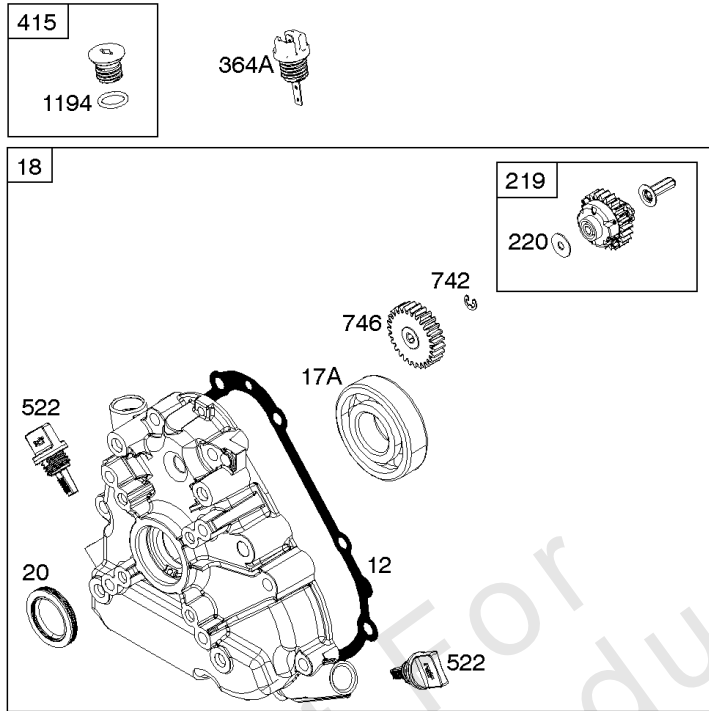

1036 EMISSIONS LABEL

1058 OPERATOR'S MANUAL

1319 WARNING LABEL

1319A WARNING LABEL

Camshaft, Crankcase Cover, Crankshaft, Cylinder, Lubrication, Operator's Manual, Piston/

REF NO	PART NO	QTY	DESCRIPTION
1	799046		CYLINDER ASSEMBLY
3	798991		SEAL, Oil -(Magneto Side)
12	798807		GASKET, Crankcase
15	691686		PLUG-OIL DRAIN
16	796957		CRANKSHAFT
17	798993		BEARING, Ball
17A	798995		BEARING, Ball
18	799084		COVER, Crankcase
20	798991		SEAL, Oil -(PTO Side)
22	798955		SCREW -(Crankcase Cover/Sump)
24	222698S		KEY, Flywheel
25	792117		PISTON ASSEMBLY -(Standard)
25	792144		PISTON ASSEMBLY -(.020 Oversize)
26	792073		SET, Ring -(.020" Oversize)
26	792026		SET, Ring -(Standard)
27	690975		LOCK, Piston Pin
28	696581		PIN, Piston -(Standard)
29	694691		ROD, Connecting
30	694692		DIPPER, Connecting Rod
32	690976		SCREW -(Connecting Rod)
46	795697		CAMSHAFT
170	794833		STUD -(Crankcase Cover/Sump)
219	693578		GEAR, Governor
220	691724		WASHER -(Governor Gear)
306	798992		SHIELD, Cylinder
307	794822		SCREW -(Cylinder Shield)
364A	699947		TERMINAL, Oil Plug
377	690979		KEY, Woodruff -Used After Code Date 11103100
377	798972		KEY, Woodruff -Used Before Code Date 11110100
415	691363		PLUG
522	798503		PLUG, Dipstick/Fill
529	791822		GROMMET
552	694674		BUSHING, Governor Crank
598	799332		SHIM, End Play -(Crankshaft or Camshaft Bearing)
718	690959		PIN, Locating -(Cylinder Head)
718A	695178		PIN, Locating -(Head)
741	691288		GEAR, Timing
742	692564		RETAINER, E Ring
746	694679		GEAR, Idler