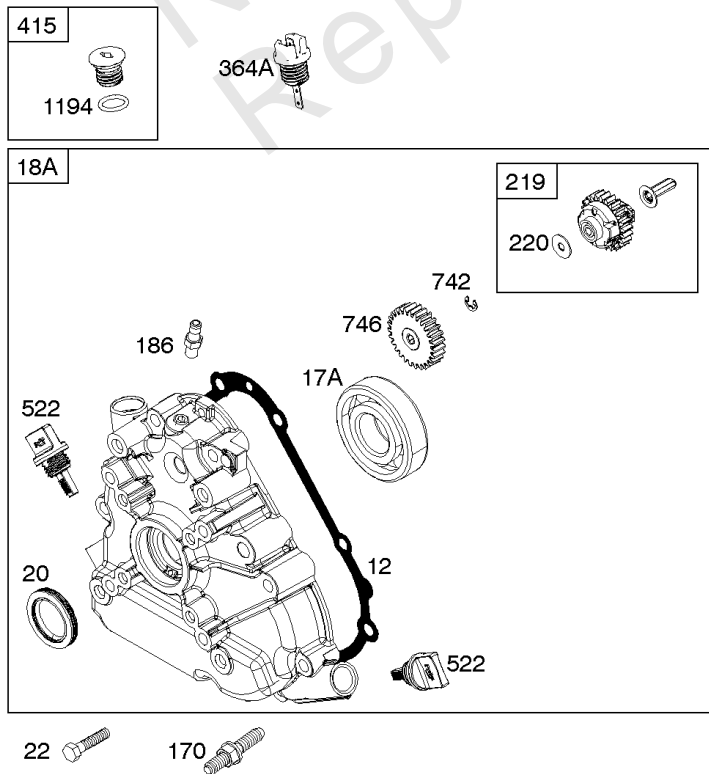

1036 EMISSIONS LABEL

1058 OPERATOR'S MANUAL

1319 WARNING LABEL

1319A WARNING LABEL

Camshaft, Crankcase Cover, Crankshaft, Cylinder, Lubrication, Operator's Manual, Piston/

REF NO	PART NO	QTY	DESCRIPTION
1	799046		CYLINDER ASSEMBLY
3	798991		SEAL, Oil -(Magneto Side)
12	798807		GASKET, Crankcase
15	691686		PLUG-OIL DRAIN
16	796957		CRANKSHAFT
17	798993		BEARING, Ball
17A	798995		BEARING, Ball
18	799084		COVER, Crankcase
20	798991		SEAL, Oil -(PTO Side)
22	798955		SCREW -(Crankcase Cover/Sump)
24	222698S		KEY, Flywheel
25	792117		PISTON ASSEMBLY -(Standard)
25	792144		PISTON ASSEMBLY -(.020 Oversize)
26	792073		SET, Ring -(.020" Oversize)
26	792026		SET, Ring -(Standard)
27	690975		LOCK, Piston Pin
28	696581		PIN, Piston -(Standard)
29	694691		ROD, Connecting
30	694692		DIPPER, Connecting Rod
32	690976		SCREW -(Connecting Rod)
46	795697		CAMSHAFT
170	794833		STUD -(Crankcase Cover/Sump)
219	693578		GEAR, Governor
220	691724		WASHER -(Governor Gear)
306	798992		SHIELD, Cylinder
307	794822		SCREW -(Cylinder Shield)
364A	699947		TERMINAL, Oil Plug
377	690979		KEY, Woodruff -Used After Code Date 11103100
377	798972		KEY, Woodruff -Used Before Code Date 11110100
415	691363		PLUG
522	798503		PLUG, Dipstick/Fill
529	791822		GROMMET
552	694674		BUSHING, Governor Crank
598	799332		SHIM, End Play -(Crankshaft or Camshaft Bearing)
718	690959		PIN, Locating -(Cylinder Head)
718A	695178		PIN, Locating -(Head)
741	691288		GEAR, Timing
742	692564		RETAINER, E Ring
746	694679		GEAR, Idler

1036 EMISSIONS LABEL

1058 OPERATOR'S MANUAL

1319 WARNING LABEL

1319A WARNING LABEL

Camshaft, Crankcase Cover, Crankshaft, Cylinder, Lubrication, Operator's Manual, Piston/

REF NO	PART NO	QTY	DESCRIPTION
1036	-----		LABEL, Emissions -(Available From A Briggs & Stratton Authorized Dealer)
1058	279770TRI		MANUAL, Operator's
1058	279770WST		MANUAL, Operator's
1058	279770EST		MANUAL, Operator's
1194	691876		SEAL, O-Ring -(Plug)
1319	794467		LABEL, Warning
1319A	797669		LABEL, Warning