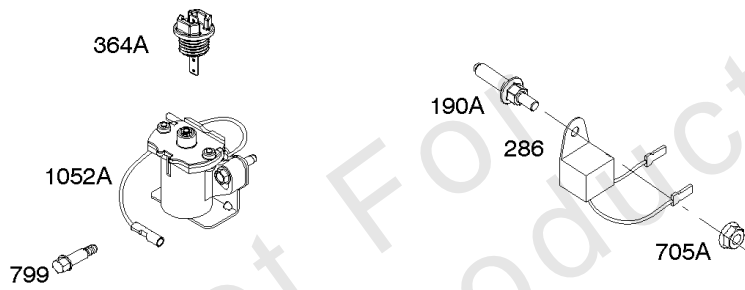

Controls, Fuel Supply, Governor Spring

REF NO	PART NO	QTY	DESCRIPTION
792	798550		BRACKET, Fixed Speed
843	695588		SLEEVE, Lever
957	799324		CAP, Fuel Tank -(Carbon In Cap)
972	799986		TANK, Fuel -(Plastic)

Not For Reproduction

Cylinder Head, Gasket Set - Engine, Gasket Set - Valve

REF NO	PART NO	QTY	DESCRIPTION
3	798991		SEAL, Oil -(Magneto Side)
5	799858		HEAD, Cylinder
7	694872		GASKET, Cylinder Head
12	798807		GASKET, Crankcase
13	794829		SCREW -(Cylinder Head)
20	798991		SEAL, Oil -(PTO Side)
33	697576		VALVE, Exhaust
34	792200		VALVE, Intake
35	694865		SPRING, Valve -(Intake)
36	694865		SPRING, Valve -(Exhaust)
42	499586		KEEPER, Valve
45	690977		TAPPET, Valve
51	590396		GASKET, Intake
163	798962		GASKET, Air Cleaner
176	798965		SEAL, O-Ring -(Air Cleaner Base)
192	690083		ADJUSTER, Rocker Arm
337	691043		PLUG, Spark
337	491055S		PLUG, Spark
337	84007216		PLUG, SPARK -(China Only)
358	798800		GASKET SET, Engine
383	19576S		WRENCH, Spark Plug
623	799051		SEAL, O-Ring -(Carburetor Spacer)
635	691909		BOOT, Spark Plug
725	590347		SHIELD, Heat
728	699481		SCREW -(Heat Shield)
798	697890		SCREW -(Rocker Arm)
868	690968		SEAL, Valve
883	695398		GASKET, Exhaust
914	794827		SCREW -(Rocker Cover)
1022	690971		GASKET, Rocker Cover
1023	697691		COVER, Rocker
1026	592673		ROD, Push
1029	690972		ARM, Rocker
1095	798801		GASKET SET, Valve
1100	791959		PIVOT, Rocker Arm