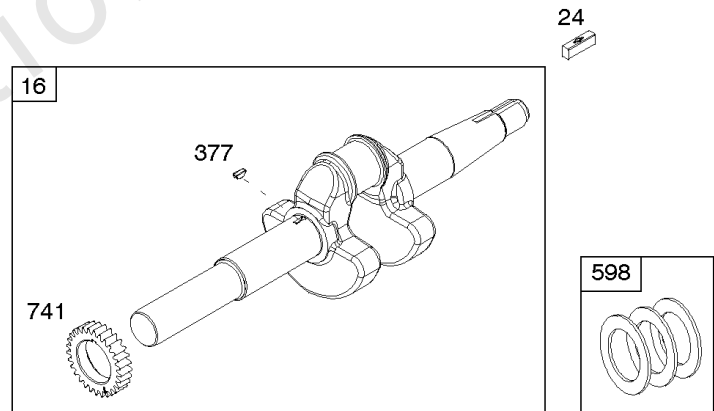

1036 EMISSIONS LABEL

1058 OPERATOR'S MANUAL

1319 WARNING LABEL

1319A WARNING LABEL

Camshaft, Crankcase Cover, Crankshaft, Cylinder, Lubrication, Operator's Manual, Piston/

REF NO	PART NO	QTY	DESCRIPTION
1	799046		CYLINDER ASSEMBLY
3	798991		SEAL, Oil -(Magneto Side)
12	798807		GASKET, Crankcase
15	691686		PLUG-OIL DRAIN
16	796957		CRANKSHAFT
17	798993		BEARING, Ball
17A	798995		BEARING, Ball
18	799084		COVER, Crankcase
20	798991		SEAL, Oil -(PTO Side)
22	798955		SCREW -(Crankcase Cover/Sump)
24	222698S		KEY, Flywheel
25	792117		PISTON ASSEMBLY -(Standard)
25	792144		PISTON ASSEMBLY -(.020 Oversize)
26	792073		SET, Ring -(.020" Oversize)
26	792026		SET, Ring -(Standard)
27	690975		LOCK, Piston Pin
28	696581		PIN, Piston -(Standard)
29	694691		ROD, Connecting
30	694692		DIPPER, Connecting Rod
32	690976		SCREW -(Connecting Rod)
46	795697		CAMSHAFT
170	794833		STUD -(Crankcase Cover/Sump)
219	693578		GEAR, Governor
220	691724		WASHER -(Governor Gear)
306	798992		SHIELD, Cylinder
307	794822		SCREW -(Cylinder Shield)
364A	699947		TERMINAL, Oil Plug
377	690979		KEY, Woodruff -Used After Code Date 11103100
377	798972		KEY, Woodruff -Used Before Code Date 11110100
415	691363		PLUG
522	798503		PLUG, Dipstick/Fill
529	791822		GROMMET
552	694674		BUSHING, Governor Crank
598	799332		SHIM, End Play -(Crankshaft or Camshaft Bearing)
718	690959		PIN, Locating -(Cylinder Head)
718A	695178		PIN, Locating -(Head)
741	691288		GEAR, Timing
742	692564		RETAINER, E Ring
746	694679		GEAR, Idler