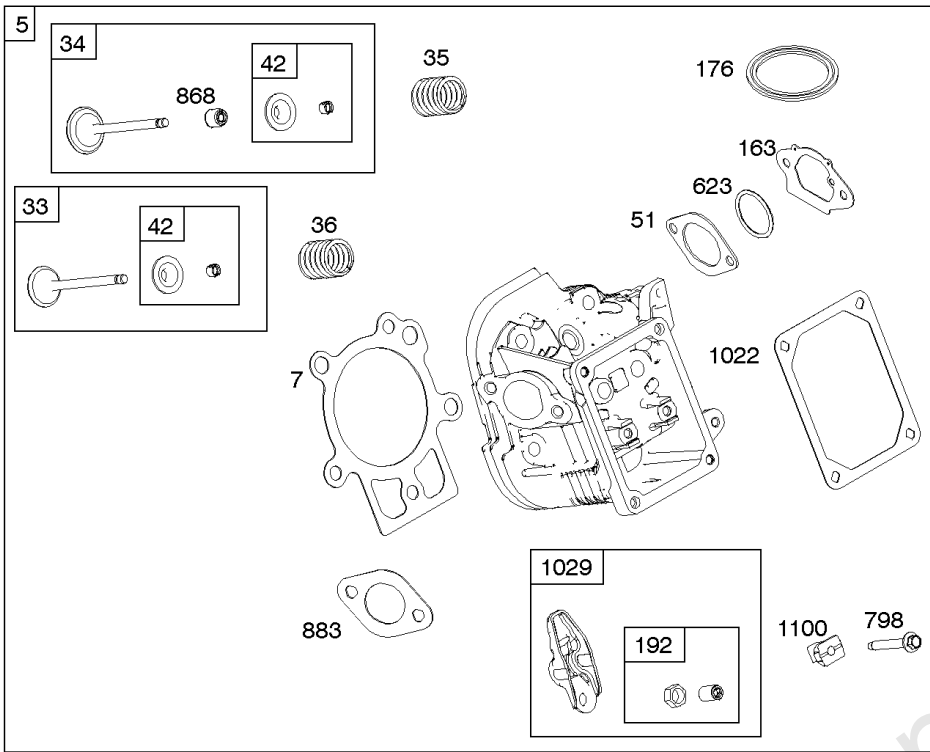

Cylinder Head, Gasket Set - Engine, Gasket Set - Valve

REF NO	PART NO	QTY	DESCRIPTION
3	798991		SEAL, Oil -(Magneto Side)
5	799858		HEAD, Cylinder
7	694872		GASKET, Cylinder Head
12	798807		GASKET, Crankcase
13	794829		SCREW -(Cylinder Head)
20	798991		SEAL, Oil -(PTO Side)
33	697576		VALVE, Exhaust
34	792200		VALVE, Intake
35	694865		SPRING, Valve -(Intake)
36	694865		SPRING, Valve -(Exhaust)
42	499586		KEEPER, Valve
45	690977		TAPPET, Valve
51	590396		GASKET, Intake
163	798962		GASKET, Air Cleaner
176	798965		SEAL, O-Ring -(Air Cleaner Base)
192	690083		ADJUSTER, Rocker Arm
337	691043		PLUG, Spark
337	491055S		PLUG, Spark
337	84007216		PLUG, SPARK -(China Only)
358	798800		GASKET SET, Engine
383	19576S		WRENCH, Spark Plug
623	799051		SEAL, O-Ring -(Carburetor Spacer)
635	691909		BOOT, Spark Plug
725	590347		SHIELD, Heat
728	699481		SCREW -(Heat Shield)
798	697890		SCREW -(Rocker Arm)
868	690968		SEAL, Valve
883	695398		GASKET, Exhaust
914	794827		SCREW -(Rocker Cover)
1022	690971		GASKET, Rocker Cover
1023	697691		COVER, Rocker
1026	592673		ROD, Push
1029	690972		ARM, Rocker
1095	798801		GASKET SET, Valve
1100	791959		PIVOT, Rocker Arm