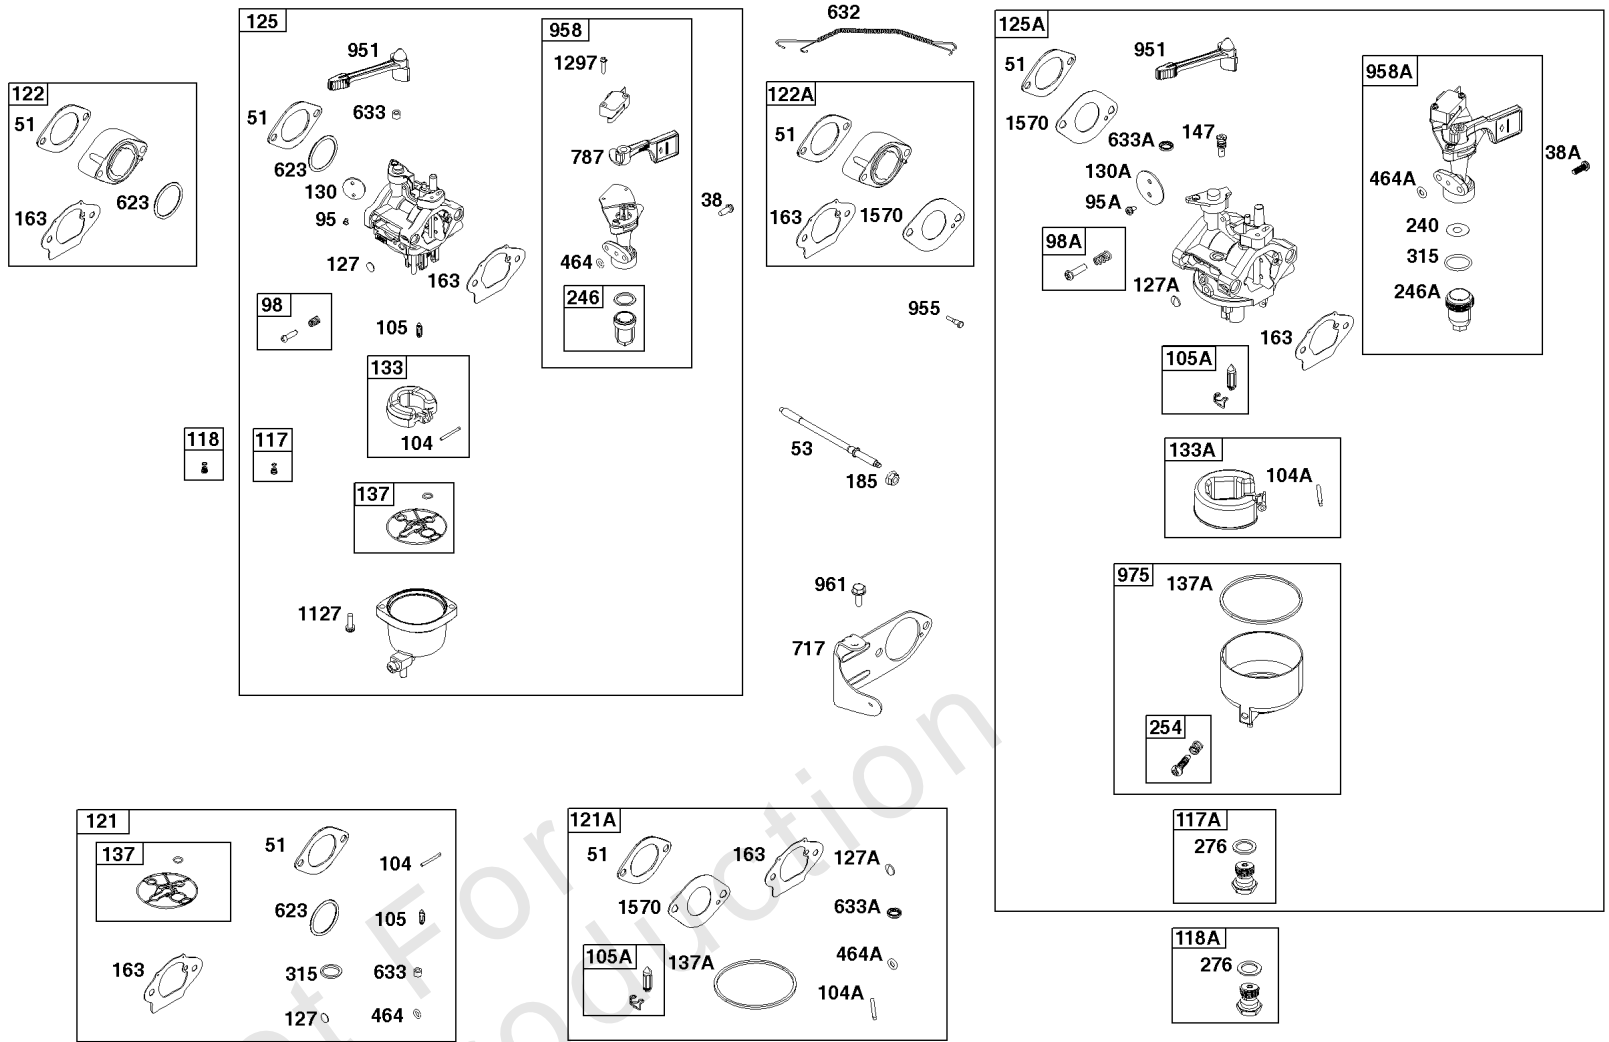

Carburetor Group

REF NO	PART NO	QTY	DESCRIPTION
38	698557	2	SCREW -(Fuel Shut Off Valve) -Used Before Code Date 18112600
38A	595328	2	SCREW -(Fuel Shut Off Valve) -Used After Code Date 18112500
51	-----	1	GASKET, Intake -(Part information located in Cylinder Head Group.)
53	798988	2	STUD -(Carburetor)
95	690718	2	SCREW -(Throttle Valve) -Used Before Code Date 18112600
95A	797161	2	SCREW -(Throttle Valve) -Used After Code Date 18112500
98	695408	1	KIT, Idle Speed -Used Before Code Date 18112600
98A	847139	1	KIT, Idle Speed -Used After Code Date 18112500
104	694918	1	PIN, Float Hinge -Used Before Code Date 18112600
104A	597533	1	PIN, Float Hinge -Used After Code Date 18112500
105	696136	1	VALVE, Float Needle -Used Before Code Date 18112600
105A	84004840	1	VALVE, Float Needle -Used After Code Date 18112500
117	698788	1	JET, Main -(Standard) -Used Before Code Date 18112600
117A	84004489	1	JET, Main -(Standard) -Used After Code Date 18112500
118	799134	1	JET, Main -(High Altitude) -Used Before Code Date 18112600
118A	84004744	1	JET, Main -(High Altitude) -Used After Code Date 18112500
121	799722	1	KIT, Carburetor Overhaul -(Service Kits may include extra parts not specific to this engine.) -Used Before Code Date 18112600
121A	84004975	1	KIT, Carburetor Overhaul -(Service Kits may include extra parts not specific to this engine.) -Used After Code Date 18112500
122	799767	1	SPACER, Carburetor -Used Before Code Date 18112600
122A	84004777	1	SPACER, Carburetor -Used After Code Date 18112500
125	799060	1	CARBURETOR -Used Before Code Date 18112600
125A	84003204	1	CARBURETOR -Used After Code Date 18112500
127	690727	1	PLUG, Welch -Used Before Code Date 18112600
127A	84004841	1	PLUG, Welch -Used After Code Date 18112500
130	696139	1	VALVE, Throttle -Used Before Code Date 18112600
130A	84004397	1	VALVE, Throttle -Used After Code Date 18112500