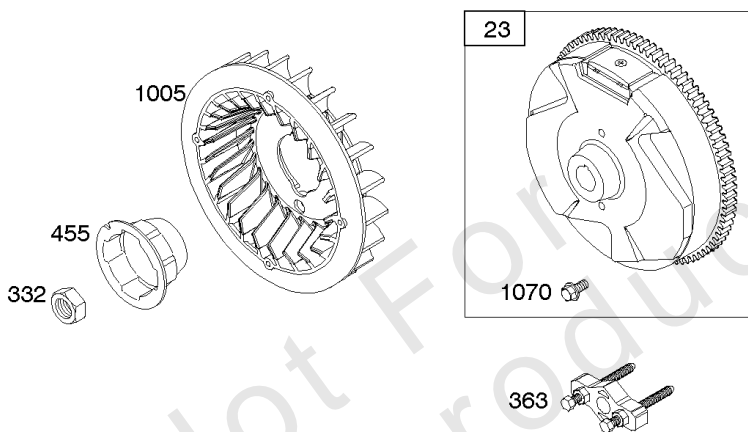

Blower Housing/Shrouds, Flywheel, Rewind Starter

REF NO	PART NO	QTY	DESCRIPTION
23	794814		FLYWHEEL
37	795715		GUARD, Flywheel -(Snap-on)
37A	699047		GUARD, Flywheel -Used Before Code Date 12080600
37C	591544		GUARD, Flywheel -Used After Code Date 12080500
58	66574		ROPE, Starter -(Cut To Required Length)
60	490652		GRIP-STARTER ROPE
65	699228		SCREW -(Rewind Starter)
78A	699205		SCREW -(Flywheel Guard) -Used Before Code Date 12080600
78B	795026		SCREW -(Flywheel Guard) -Used After Code Date 12080500
304	798994		HOUSING, Blower
305	699481		SCREW -(Blower Housing)
332	794824		NUT -(Flywheel)
363	19203		PULLER, Flywheel
455	794867		CUP, Flywheel
608	798825		STARTER, Rewind
727A	697465		COVER, Starter Drive
732	699200		SCREW -(Starter Drive Cover)
1005	794815		FAN, Flywheel
1070	794821		SCREW -(Flywheel Fan)