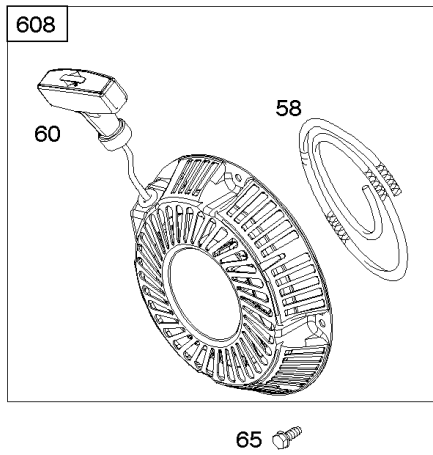

Blower Housing/Shrouds, Flywheel, Rewind Starter

REF NO	PART NO	QTY	DESCRIPTION
23	794814		FLYWHEEL
37	795715		GUARD, Flywheel -(Snap-on)
37A	699047		GUARD, Flywheel -Used Before Code Date 12080600
37C	591544		GUARD, Flywheel -Used After Code Date 12080500
58	66574		ROPE, Starter -(Cut To Required Length)
60	490652		GRIP-STARTER ROPE
65	699228		SCREW -(Rewind Starter)
78A	699205		SCREW -(Flywheel Guard) -Used Before Code Date 12080600
78B	795026		SCREW -(Flywheel Guard) -Used After Code Date 12080500
304	798994		HOUSING, Blower
305	699481		SCREW -(Blower Housing)
332	794824		NUT -(Flywheel)
363	19203		PULLER, Flywheel
455	794867		CUP, Flywheel
608	798825		STARTER, Rewind
727A	697465		COVER, Starter Drive
732	699200		SCREW -(Starter Drive Cover)
1005	794815		FAN, Flywheel
1070	794821		SCREW -(Flywheel Fan)