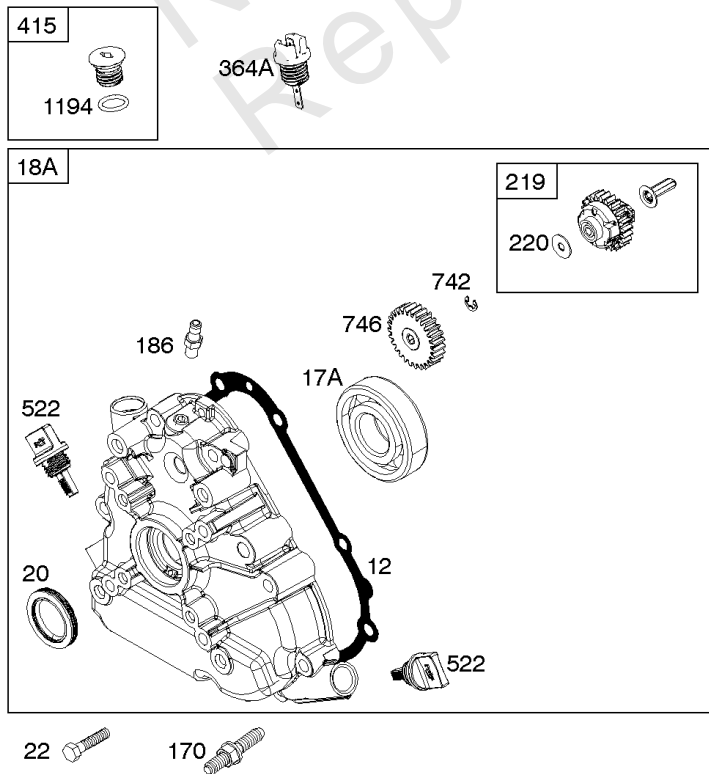

1036 EMISSIONS LABEL

1058 OPERATOR'S MANUAL

1319 WARNING LABEL

1319A WARNING LABEL

Camshaft, Crankcase Cover, Crankshaft, Cylinder, Lubrication, Operator's Manual, Piston/

REF NO	PART NO	QTY	DESCRIPTION
1	799046		CYLINDER ASSEMBLY
3	798991		SEAL, Oil -(Magneto Side)
12	798807		GASKET, Crankcase
15	691686		PLUG-OIL DRAIN
16	796957		CRANKSHAFT
17	798993		BEARING, Ball
17A	798995		BEARING, Ball
18	799084		COVER, Crankcase
20	798991		SEAL, Oil -(PTO Side)
22	798955		SCREW -(Crankcase Cover/Sump)
24	222698S		KEY, Flywheel
25	792117		PISTON ASSEMBLY -(Standard)
25	792144		PISTON ASSEMBLY -(.020 Oversize)
26	792073		SET, Ring -(.020" Oversize)
26	792026		SET, Ring -(Standard)
27	690975		LOCK, Piston Pin
28	696581		PIN, Piston -(Standard)
29	694691		ROD, Connecting
30	694692		DIPPER, Connecting Rod
32	690976		SCREW -(Connecting Rod)
46	795697		CAMSHAFT
170	794833		STUD -(Crankcase Cover/Sump)
219	693578		GEAR, Governor
220	691724		WASHER -(Governor Gear)
306	798992		SHIELD, Cylinder
307	794822		SCREW -(Cylinder Shield)
364A	699947		TERMINAL, Oil Plug
377	690979		KEY, Woodruff -Used After Code Date 11103100
377	798972		KEY, Woodruff -Used Before Code Date 11110100
415	691363		PLUG
522	798503		PLUG, Dipstick/Fill
529	791822		GROMMET
552	694674		BUSHING, Governor Crank
598	799332		SHIM, End Play -(Crankshaft or Camshaft Bearing)
718	690959		PIN, Locating -(Cylinder Head)
718A	695178		PIN, Locating -(Head)
741	691288		GEAR, Timing
742	692564		RETAINER, E Ring
746	694679		GEAR, Idler