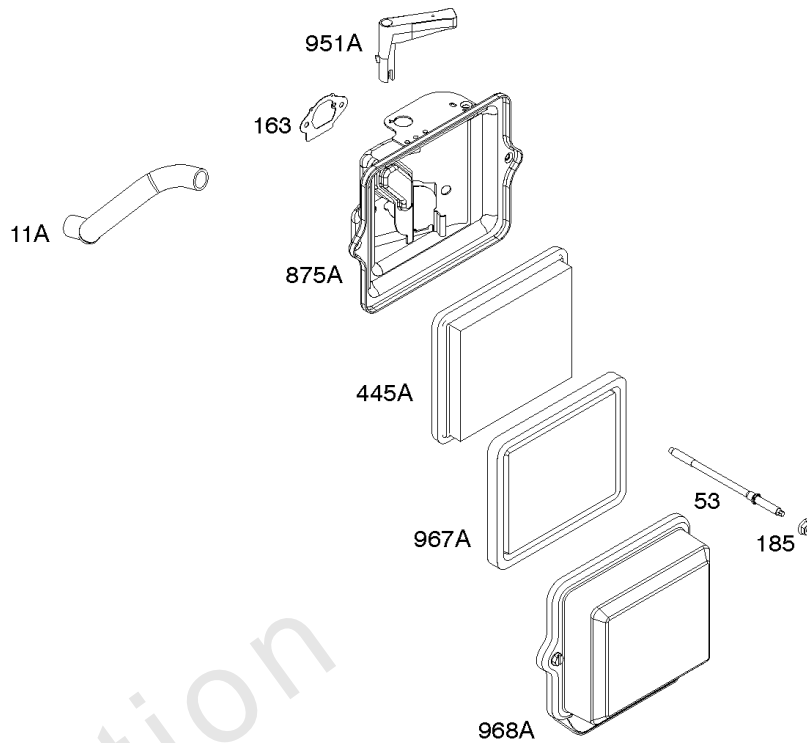

Air Cleaner, Exhaust

REF NO	PART NO	QTY	DESCRIPTION
11	798964		TUBE, Breather
53	798988		STUD -(Carburetor)
163	798962		GASKET, Air Cleaner
176	798965		SEAL, O-Ring -(Air Cleaner Base)
185	794838		NUT -(Air Cleaner Base)
276A	798505		WASHER, Sealing -(Air Cleaner)
300	798967		MUFFLER
346	794845		SCREW -(Spark Arrestor)
412	793443		NUT -(Air Cleaner Cover)
445	797032		FILTER, A/C Cartridge
467	691985		KNOB, Air Cleaner Cover
613	794846		SCREW -(Muffler)
613B	794844		SCREW -(Muffler)
676	796956		DEFLECTOR, Muffler
676A	795336		DEFLECTOR, Muffler -(Louvered)
676B	697816		DEFLECTOR, Muffler
677	794845		SCREW -(Muffler Deflector)
677A	699776		SCREW -(Muffler Deflector)
832	799041		GUARD, Muffler
836	593834		SCREW -(Muffler Guard)
875	798966		BASE, Air Cleaner
883	695398		GASKET, Exhaust
967	798795		FILTER, Pre Cleaner
968	798963		COVER, Air Cleaner
994B	796399		ARRESTOR, Spark