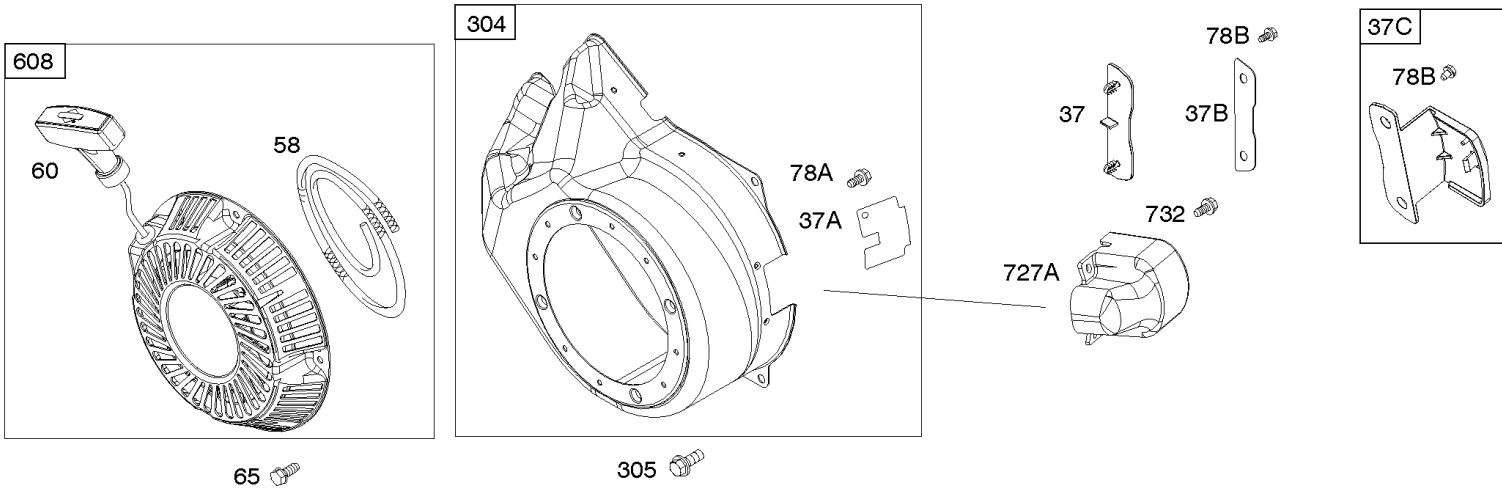

Blower Housing/Shrouds, Flywheel, Rewind Starter

Mfg. No: 19L232-0315-F1

Not For
Reproduction

Blower Housing/Shrouds, Flywheel, Rewind Starter

REF NO	PART NO	QTY	DESCRIPTION
23	794814		FLYWHEEL
37	795715		GUARD, Flywheel -(Snap-on)
37A	699047		GUARD, Flywheel -Used Before Code Date 12080600
37B	790730		GUARD, Flywheel -Used Before Code Date 12080600
37C	591544		GUARD, Flywheel -Used After Code Date 12080500
58	66574		ROPE, Starter -(Cut To Required Length)
60	490652		GRIP-STARTER ROPE
65	699228		SCREW -(Rewind Starter)
78A	699205		SCREW -(Flywheel Guard)
78B	795026		SCREW -(Flywheel Guard)
304	798994		HOUSING, Blower
305	699481		SCREW -(Blower Housing)
332	794824		NUT -(Flywheel)
363	19203		PULLER, Flywheel
455	794867		CUP, Flywheel
608	798825		STARTER, Rewind
727A	697465		COVER, Starter Drive
732	699200		SCREW -(Starter Drive Cover)
1005	794815		FAN, Flywheel
1070	794821		SCREW -(Flywheel Fan)