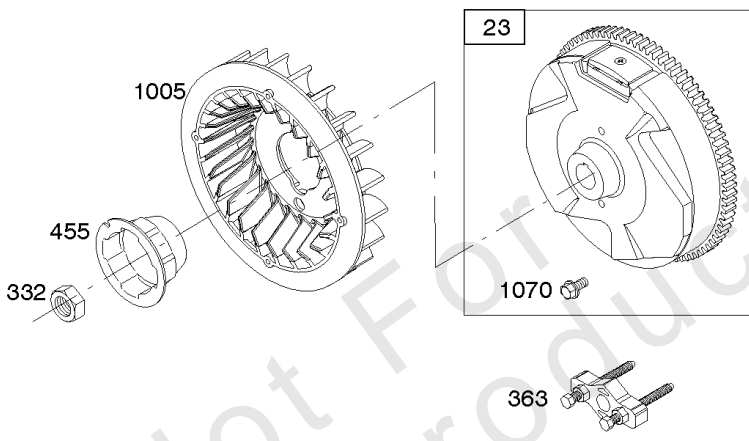

Blower Housing/Shrouds, Flywheel, Rewind Starter

Mfg. No: 19L232-0315-F1

Not For
Reproduction

Blower Housing/Shrouds, Flywheel, Rewind Starter

REF NO	PART NO	QTY	DESCRIPTION
23	794814		FLYWHEEL
37	795715		GUARD, Flywheel -(Snap-on)
37A	699047		GUARD, Flywheel -Used Before Code Date 12080600
37B	790730		GUARD, Flywheel -Used Before Code Date 12080600
37C	591544		GUARD, Flywheel -Used After Code Date 12080500
58	66574		ROPE, Starter -(Cut To Required Length)
60	490652		GRIP-STARTER ROPE
65	699228		SCREW -(Rewind Starter)
78A	699205		SCREW -(Flywheel Guard)
78B	795026		SCREW -(Flywheel Guard)
304	798994		HOUSING, Blower
305	699481		SCREW -(Blower Housing)
332	794824		NUT -(Flywheel)
363	19203		PULLER, Flywheel
455	794867		CUP, Flywheel
608	798825		STARTER, Rewind
727A	697465		COVER, Starter Drive
732	699200		SCREW -(Starter Drive Cover)
1005	794815		FAN, Flywheel
1070	794821		SCREW -(Flywheel Fan)