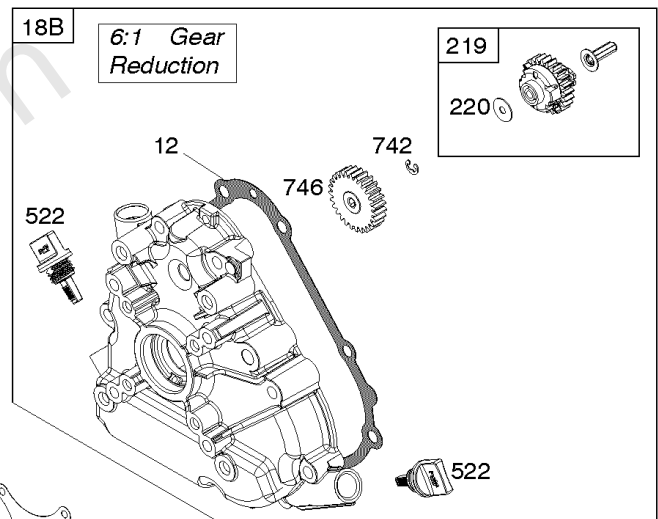

Crankcase Cover, Gear Reduction

Mfg. No: 19L232-0315-F1

Crankcase Cover, Gear Reduction

REF NO	PART NO	QTY	DESCRIPTION
12	798807		GASKET, Crankcase
15A	691682		PLUG-OIL DRAIN
17A	798995		BEARING, Ball
18	799084		COVER, Crankcase
20	798991		SEAL, Oil -(PTO Side)
22	798955		SCREW -(Crankcase Cover/Sump)
79A	794816		CASE, Gear Reduction
80A	793588		GASKET, Gear Case
82A	594700		SCREW -(Gear Reduction Case)
83	690387		SHAFT, Auxiliary Drive
84	691121		PLUG-BREATHER
85	794820		SCREW -(Gear Cover)
86A	793591		COVER, Gear
87	391086S		SEAL, Oil
88A	793589		GASKET, Gear Cover/Housing
170	794833		STUD -(Crankcase Cover/Sump)
186	691764		CONNECTOR-HOSE -(Pulse Line)
219	693578		GEAR, Governor
220	691724		WASHER -(Governor Gear)
272	691168		LOCK, Screw Head
277	794842		WASHER -(Gear Case To Gear Reduction)
364A	699947		TERMINAL, Oil Plug
415	691363		PLUG
415B	794903		PLUG
522	798503		PLUG, Dipstick/Fill
742	692564		RETAINER, E Ring
746	694679		GEAR, Idler
1194	691876		SEAL, O-Ring -(Plug)