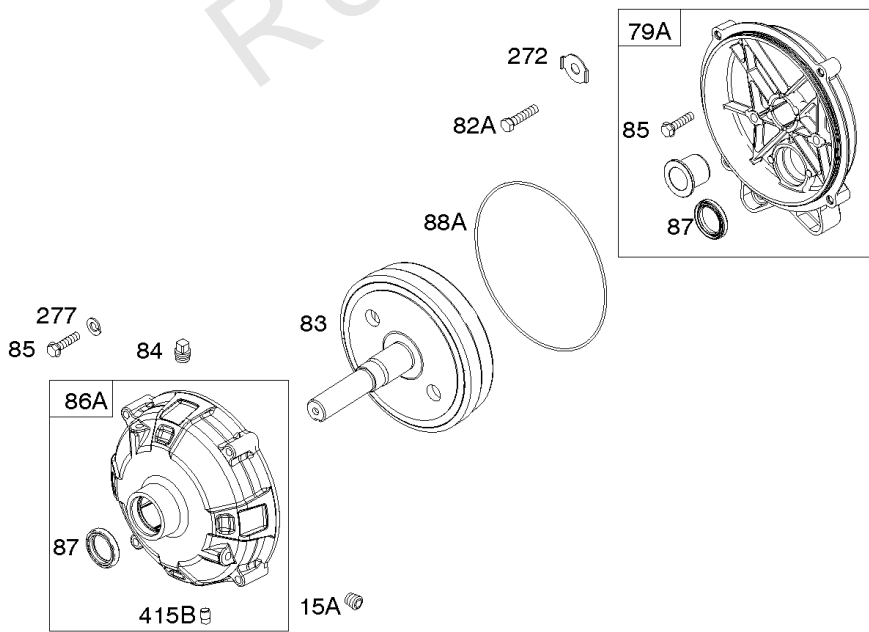

Crankcase Cover, Gear Reduction

Mfg. No: 19L232-0315-F1

Crankcase Cover, Gear Reduction

REF NO	PART NO	QTY	DESCRIPTION
12	798807		GASKET, Crankcase
15A	691682		PLUG-OIL DRAIN
17A	798995		BEARING, Ball
18	799084		COVER, Crankcase
20	798991		SEAL, Oil -(PTO Side)
22	798955		SCREW -(Crankcase Cover/Sump)
79A	794816		CASE, Gear Reduction
80A	793588		GASKET, Gear Case
82A	594700		SCREW -(Gear Reduction Case)
83	690387		SHAFT, Auxiliary Drive
84	691121		PLUG-BREATHER
85	794820		SCREW -(Gear Cover)
86A	793591		COVER, Gear
87	391086S		SEAL, Oil
88A	793589		GASKET, Gear Cover/Housing
170	794833		STUD -(Crankcase Cover/Sump)
186	691764		CONNECTOR-HOSE -(Pulse Line)
219	693578		GEAR, Governor
220	691724		WASHER -(Governor Gear)
272	691168		LOCK, Screw Head
277	794842		WASHER -(Gear Case To Gear Reduction)
364A	699947		TERMINAL, Oil Plug
415	691363		PLUG
415B	794903		PLUG
522	798503		PLUG, Dipstick/Fill
742	692564		RETAINER, E Ring
746	694679		GEAR, Idler
1194	691876		SEAL, O-Ring -(Plug)