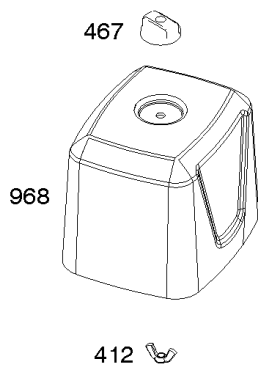

Air Cleaner, Exhaust

REF NO	PART NO	QTY	DESCRIPTION
11	798964		TUBE, Breather
53	798988		STUD -(Carburetor)
163	798962		GASKET, Air Cleaner
176	798965		SEAL, O-Ring -(Air Cleaner Base)
185	794838		NUT -(Air Cleaner Base)
276A	798505		WASHER, Sealing -(Air Cleaner)
300	798967		MUFFLER
346	794845		SCREW -(Spark Arrestor)
412	793443		NUT -(Air Cleaner Cover)
445	797032		FILTER, A/C Cartridge
467	691985		KNOB, Air Cleaner Cover
613	794846		SCREW -(Muffler)
613B	794844		SCREW -(Muffler)
676	796956		DEFLECTOR, Muffler
676A	795336		DEFLECTOR, Muffler -(Louvered)
676B	697816		DEFLECTOR, Muffler
677	794845		SCREW -(Muffler Deflector)
677A	699776		SCREW -(Muffler Deflector)
832	799041		GUARD, Muffler
836	593834		SCREW -(Muffler Guard)
875	798966		BASE, Air Cleaner
883	695398		GASKET, Exhaust
967	798795		FILTER, Pre Cleaner
968	798963		COVER, Air Cleaner
994B	796399		ARRESTOR, Spark