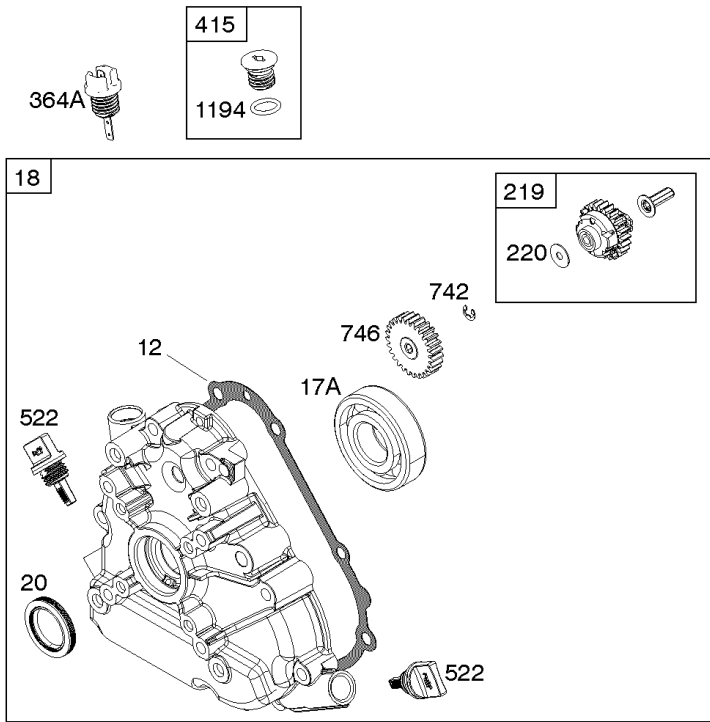

Crankcase Cover, Gear Reduction

Mfg. No: 19L232-0315-F1

Crankcase Cover, Gear Reduction

REF NO	PART NO	QTY	DESCRIPTION
12	798807		GASKET, Crankcase
15A	691682		PLUG-OIL DRAIN
17A	798995		BEARING, Ball
18	799084		COVER, Crankcase
20	798991		SEAL, Oil -(PTO Side)
22	798955		SCREW -(Crankcase Cover/Sump)
79A	794816		CASE, Gear Reduction
80A	793588		GASKET, Gear Case
82A	594700		SCREW -(Gear Reduction Case)
83	690387		SHAFT, Auxiliary Drive
84	691121		PLUG-BREATHER
85	794820		SCREW -(Gear Cover)
86A	793591		COVER, Gear
87	391086S		SEAL, Oil
88A	793589		GASKET, Gear Cover/Housing
170	794833		STUD -(Crankcase Cover/Sump)
186	691764		CONNECTOR-HOSE -(Pulse Line)
219	693578		GEAR, Governor
220	691724		WASHER -(Governor Gear)
272	691168		LOCK, Screw Head
277	794842		WASHER -(Gear Case To Gear Reduction)
364A	699947		TERMINAL, Oil Plug
415	691363		PLUG
415B	794903		PLUG
522	798503		PLUG, Dipstick/Fill
742	692564		RETAINER, E Ring
746	694679		GEAR, Idler
1194	691876		SEAL, O-Ring -(Plug)