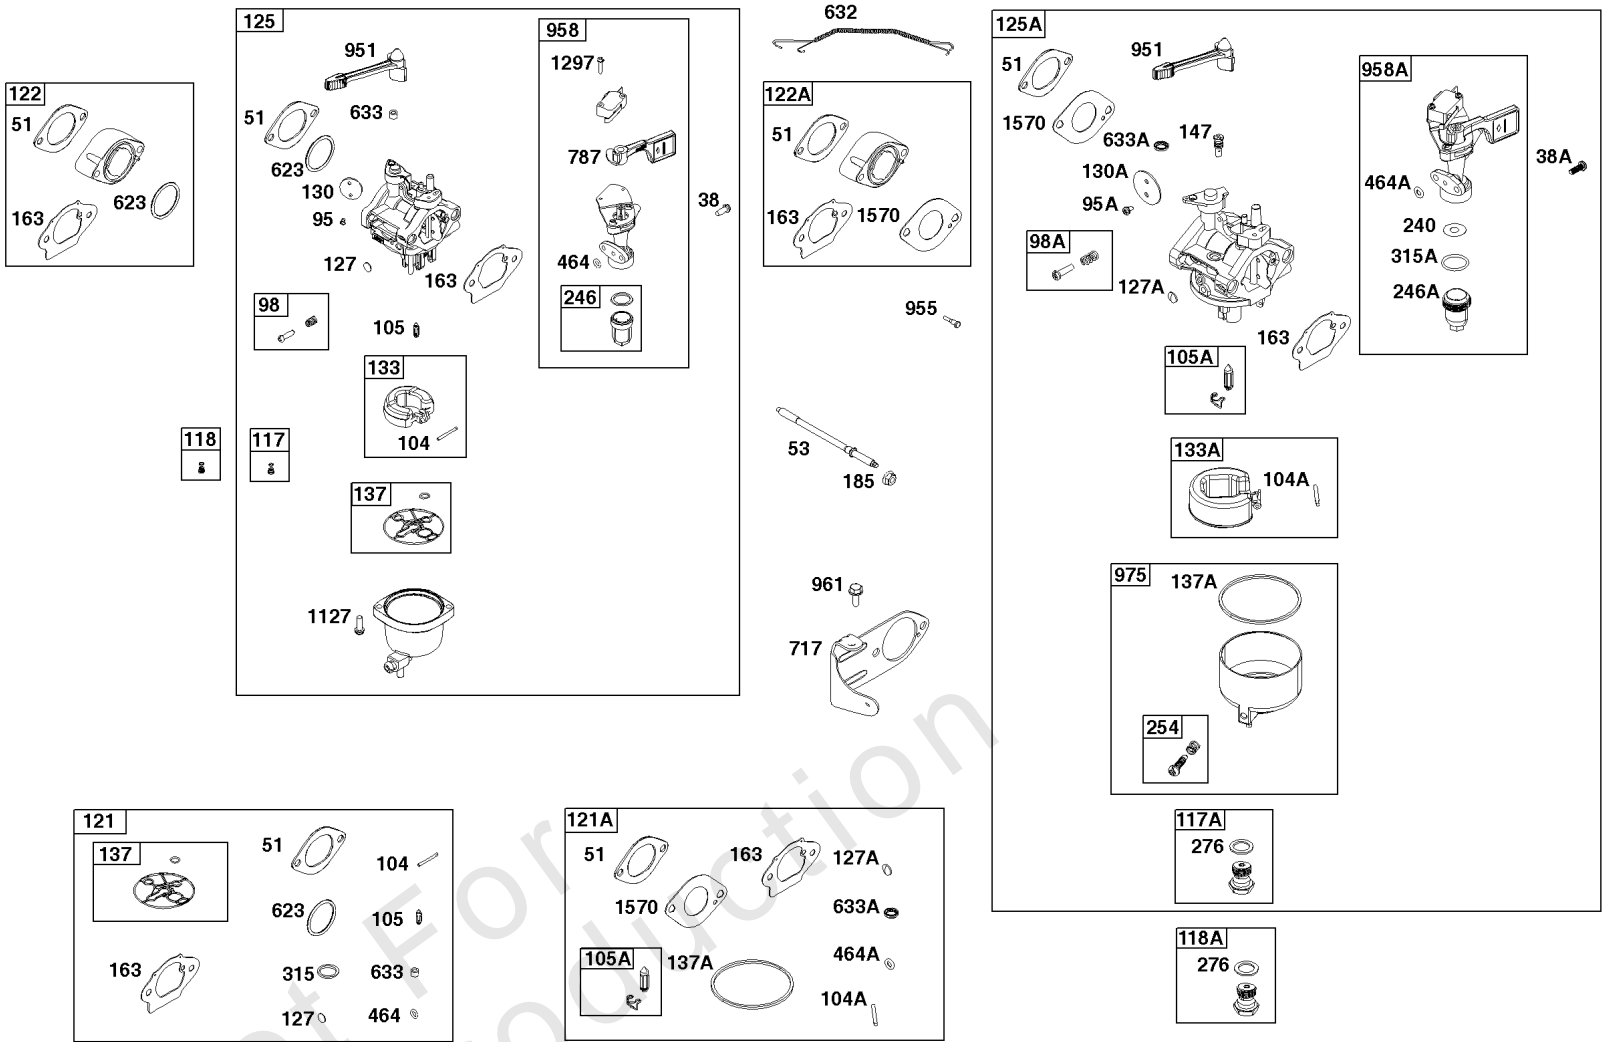

Carburetor Group

REF NO	PART NO	QTY	DESCRIPTION
38	698557	2	SCREW -(Fuel Shut Off Valve) -Used Before Code Date 18112600
38A	595328	2	SCREW -(Fuel Shut Off Valve) -Used After Code Date 18112500
51	-----	1	GASKET, Intake -(Part information located in Cylinder Head Group.)
53	798988	2	STUD -(Carburetor)
95	690718	2	SCREW -(Throttle Valve) -Used Before Code Date 18112600
95A	797161	2	SCREW -(Throttle Valve) -Used After Code Date 18112500
98	695408	1	KIT, Idle Speed -Used Before Code Date 18112600
98A	847139	1	KIT, Idle Speed -Used After Code Date 18112500
104	694918	1	PIN, Float Hinge -Used Before Code Date 18112600
104A	597533	1	PIN, Float Hinge -Used After Code Date 18112500
105	696136	1	VALVE, Float Needle -Used Before Code Date 18112600
105A	84004840	1	VALVE, Float Needle -Used After Code Date 18112500
117	698788	1	JET, Main -(Standard) -Used Before Code Date 18112600
117A	84004489	1	JET, Main -(Standard) -Used After Code Date 18112500
118	799134	1	JET, Main -(High Altitude) -Used Before Code Date 18112600
118A	84004744	1	JET, Main -(High Altitude) -Used After Code Date 18112500
121	799722	1	KIT, Carburetor Overhaul -(Service Kits may include extra parts not specific to this engine.) -Used Before Code Date 18112600
121A	84004975	1	KIT, Carburetor Overhaul -(Service Kits may include extra parts not specific to this engine.) -Used After Code Date 18112500
122	799766	1	SPACER, Carburetor -Used Before Code Date 18112600
122A	84004776	1	SPACER, Carburetor -Used After Code Date 17112000
125	799060	1	CARBURETOR -Used Before Code Date 18112600
125A	84003204	1	CARBURETOR -Used After Code Date 18112500
127	690727	1	PLUG, Welch -Used Before Code Date 18112600
127A	84004841	1	PLUG, Welch -Used After Code Date 18112500
130	696139	1	VALVE, Throttle -Used Before Code Date 18112600
130A	84004397	1	VALVE, Throttle -Used After Code Date 18112500