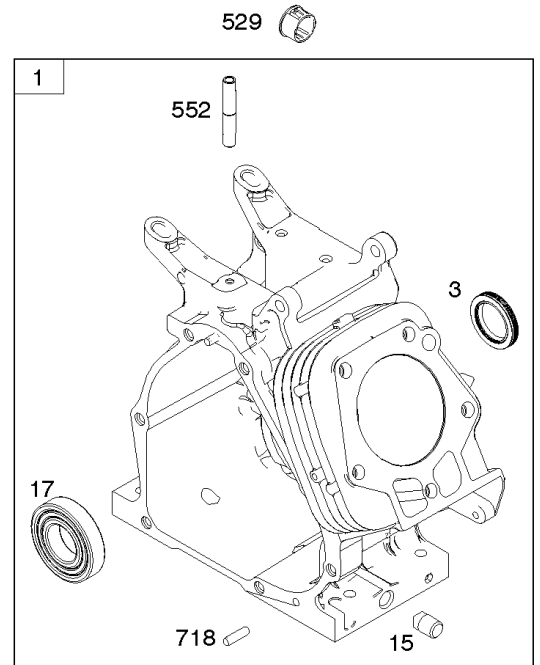

Camshaft, Crankshaft, Cylinder, Piston/Rings/Connecting Rod, Warning Label

Mfg. No: 19L232-0315-F1

- 1036 EMISSIONS LABEL
- 1319 WARNING LABEL
- 1319A WARNING LABEL

Camshaft, Crankshaft, Cylinder, Piston/Rings/Connecting Rod, Warning Label

REF NO	PART NO	QTY	DESCRIPTION
1	799046		CYLINDER ASSEMBLY
3	798991		SEAL, Oil -(Magneto Side)
15	691686		PLUG-OIL DRAIN
16A	796958		CRANKSHAFT
17	798993		BEARING, Ball
24	222698S		KEY, Flywheel
25	792117		PISTON ASSEMBLY -(Standard)
25	792144		PISTON ASSEMBLY -(.020 Oversize)
26	792073		SET, Ring -(.020" Oversize)
26	792026		SET, Ring -(Standard)
27	690975		LOCK, Piston Pin
28	696581		PIN, Piston -(Standard)
29	694691		ROD, Connecting
30	694692		DIPPER, Connecting Rod
32	690976		SCREW -(Connecting Rod)
45	690977		TAPPET, Valve
46	795697		CAMSHAFT
306	798992		SHIELD, Cylinder
307	794822		SCREW -(Cylinder Shield)
309	695479		MOTOR, Starter
357	590960		KEY, Drive Pulley
357	591054		KEY, Drive Pulley
377	690979		KEY, Woodruff -Used After Code Date 11103100
377	798972		KEY, Woodruff -Used Before Code Date 11110100
529	791822		GROMMET
552	694674		BUSHING, Governor Crank
718	690959		PIN, Locating -(Cylinder Head)
718A	695178		PIN, Locating -(Head)
741	691288		GEAR, Timing
1026	592673		ROD, Push
1036	-----		LABEL, Emissions -(Available From A Briggs & Stratton Authorized Dealer)
1319	794467		LABEL, Warning
1319A	797669		LABEL, Warning