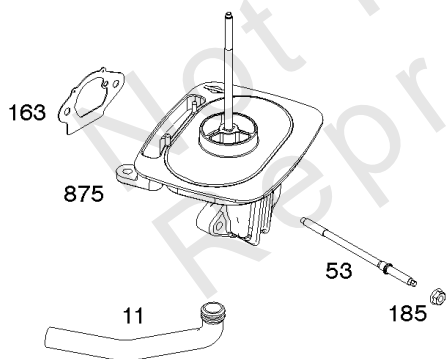

Air Cleaner, Exhaust

REF NO	PART NO	QTY	DESCRIPTION
11	798964		TUBE, Breather
53	798988		STUD -(Carburetor)
163	798962		GASKET, Air Cleaner
176	798965		SEAL, O-Ring -(Air Cleaner Base)
185	794838		NUT -(Air Cleaner Base)
276A	798505		WASHER, Sealing -(Air Cleaner)
300	798967		MUFFLER
346	794845		SCREW -(Spark Arrestor)
412	793443		NUT -(Air Cleaner Cover)
445	797032		FILTER, A/C Cartridge
467	691985		KNOB, Air Cleaner Cover
613	794846		SCREW -(Muffler)
613B	794844		SCREW -(Muffler)
676	796956		DEFLECTOR, Muffler
676A	795336		DEFLECTOR, Muffler -(Louvered)
676B	697816		DEFLECTOR, Muffler
677	794845		SCREW -(Muffler Deflector)
677A	699776		SCREW -(Muffler Deflector)
832	799041		GUARD, Muffler
836	593834		SCREW -(Muffler Guard)
875	798966		BASE, Air Cleaner
883	695398		GASKET, Exhaust
967	798795		FILTER, Pre Cleaner
968	798963		COVER, Air Cleaner
994B	796399		ARRESTOR, Spark