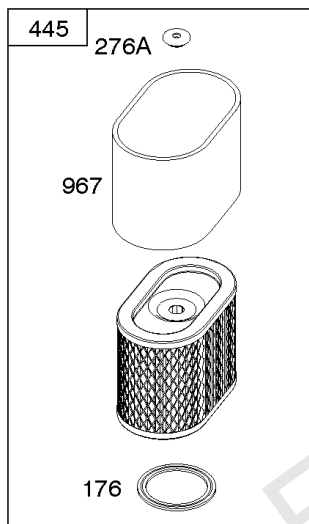

Air Cleaner, Exhaust

REF NO	PART NO	QTY	DESCRIPTION
11	798964		TUBE, Breather
53	798988		STUD -(Carburetor)
163	798962		GASKET, Air Cleaner
176	798965		SEAL, O-Ring -(Air Cleaner Base)
185	794838		NUT -(Air Cleaner Base)
276A	798505		WASHER, Sealing -(Air Cleaner)
300	798967		MUFFLER
346	794845		SCREW -(Spark Arrestor)
412	793443		NUT -(Air Cleaner Cover)
445	797032		FILTER, A/C Cartridge
467	691985		KNOB, Air Cleaner Cover
613	794846		SCREW -(Muffler)
613B	794844		SCREW -(Muffler)
676	796956		DEFLECTOR, Muffler
676A	795336		DEFLECTOR, Muffler -(Louvered)
676B	697816		DEFLECTOR, Muffler
677	794845		SCREW -(Muffler Deflector)
677A	699776		SCREW -(Muffler Deflector)
832	799041		GUARD, Muffler
836	593834		SCREW -(Muffler Guard)
875	798966		BASE, Air Cleaner
883	695398		GASKET, Exhaust
967	798795		FILTER, Pre Cleaner
968	798963		COVER, Air Cleaner
994B	796399		ARRESTOR, Spark