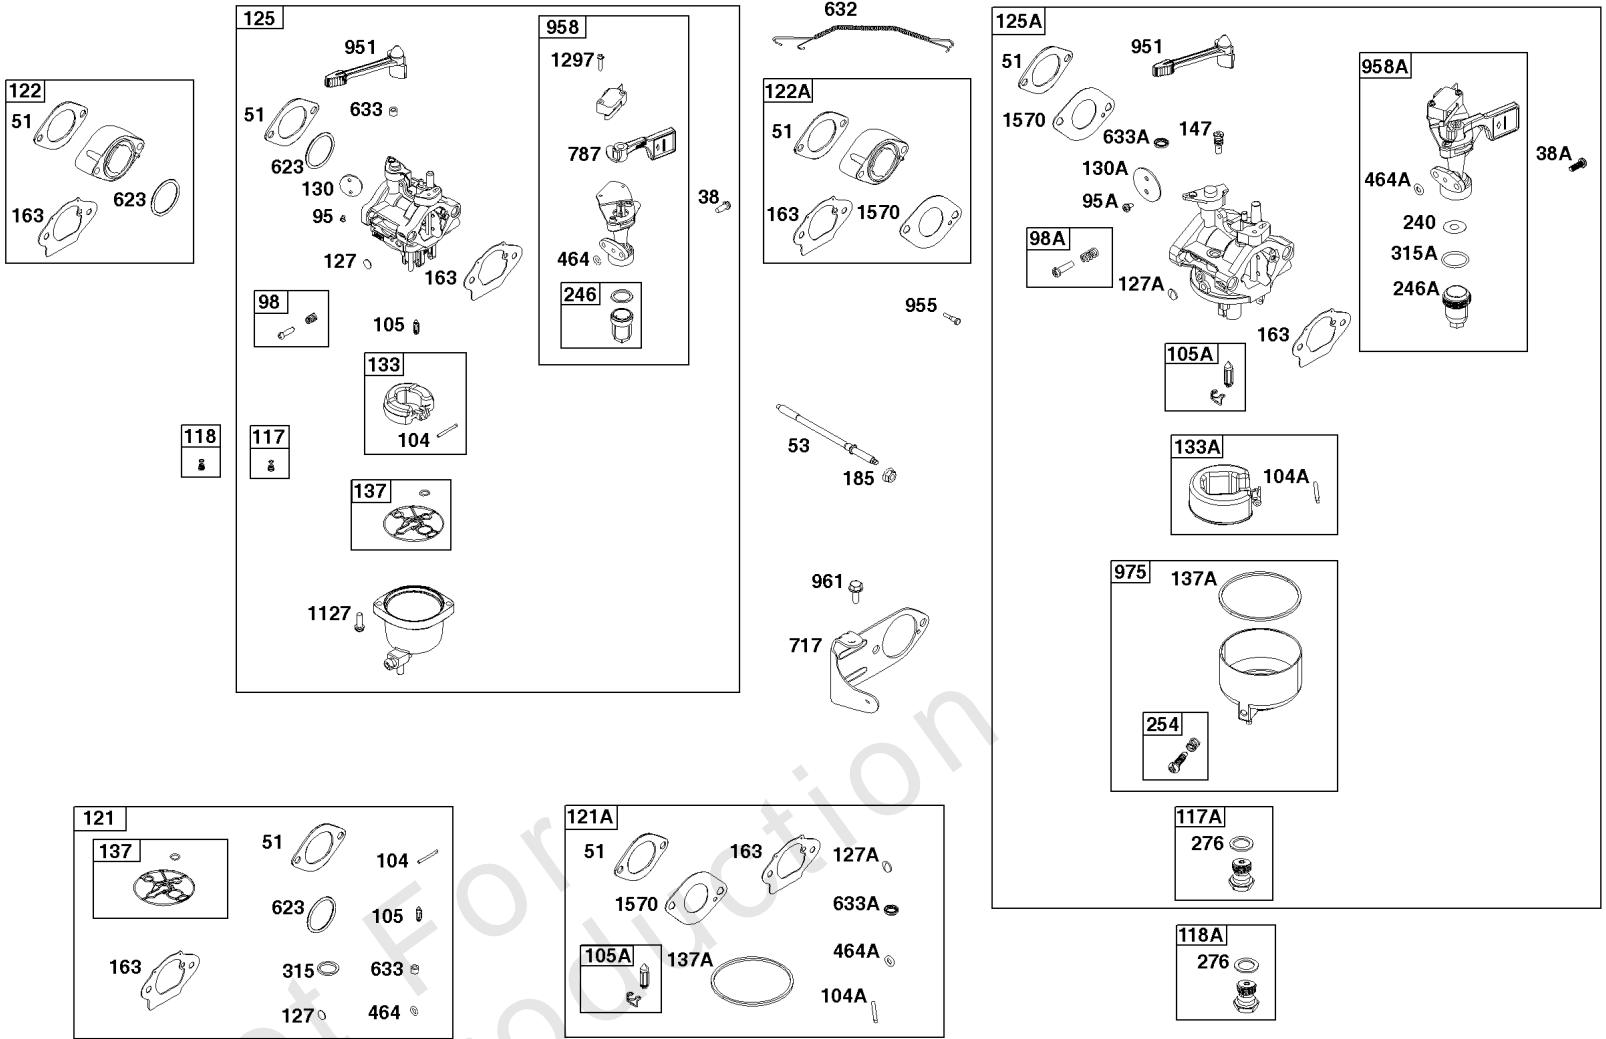

Carburetor Group

REF NO	PART NO	QTY	DESCRIPTION
133	694914	1	FLOAT, Carburetor -Used Before Code Date 18112600
133A	84004490	1	FLOAT, Carburetor -Used After Code Date 18112500
137	799991	1	GASKET, Float Bowl -Used Before Code Date 18112600
137A	84004205	1	GASKET, Float Bowl -Used After Code Date 18112500
147	594872	1	JET, Pilot -Used After Code Date 18112500
163	798962	1	GASKET, Air Cleaner
185	-----	2	NUT -(Part information located in Air Cleaner Group.)
240	597039	1	FILTER, Fuel -Used After Code Date 18112500
246	595153	1	BOWL-FUEL VALVE-STRAINER -Used Before Code Date 18112600
246A	597043	1	BOWL, Fuel Filter -Used After Code Date 18112500
254	595322	1	DRAIN, Carburetor Bowl -Used After Code Date 18112500
276	84004488	1	WASHER, Sealing -Used After Code Date 18112500
315	799035	1	SEAL, O-Ring -(Fuel Filter Bowl) -Used Before Code Date 18112600
315A	597735	1	GASKET, Fuel Bowl -(Fuel Filter Bowl) -Used After Code Date 18112500
464	698550	1	SEAL, O-Ring -(Fuel Shut-off Valve) -Used Before Code Date 18112600
464A	595320	1	SEAL, O-Ring -(Fuel Shut-off Valve) -Used After Code Date 18112500
623	799051	1	SEAL, O-Ring -(Carburetor Spacer) -Used Before Code Date 18112600
632	-----	1	SPRING/LINK, Mechanical Governor -(Part information located in Controls Group.)
633	690722	1	SEAL, Choke/Throttle Shaft -Used Before Code Date 18112600
633A	84004398	1	SEAL, Choke/Throttle Shaft -Used After Code Date 18112500
717	798989	1	BRACKET, Air Cleaner -Used Before Code Date 18112600
717	84004868	1	BRACKET, Air Cleaner -Used After Code Date 18112500
787	798635	1	ARM, Lever -Used Before Code Date 18112600
951	798528	1	LEVER, Choke
955	595329	1	PLUG, Carburetor -Used After Code Date 18112500
958	799073	1	VALVE, Fuel Shut Off -Used Before Code Date 18112600
958A	84004839	1	VALVE, Fuel Shut Off -Used After Code Date 18112500
961	699691	1	SCREW -(Air Cleaner Bracket)
975	84004204	1	BOWL, Float -Used After Code Date 18112500