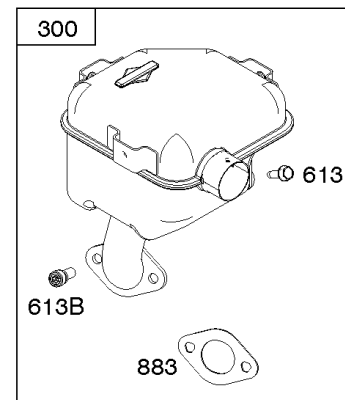

Air Cleaner, Exhaust

REF NO	PART NO	QTY	DESCRIPTION
11	798964		TUBE, Breather
53	798988		STUD -(Carburetor)
163	798962		GASKET, Air Cleaner
176	798965		SEAL, O-Ring -(Air Cleaner Base)
185	794838		NUT -(Air Cleaner Base)
276A	798505		WASHER, Sealing -(Air Cleaner)
300	798967		MUFFLER
346	794845		SCREW -(Spark Arrestor)
412	793443		NUT -(Air Cleaner Cover)
445	797032		FILTER, A/C Cartridge
467	691985		KNOB, Air Cleaner Cover
613	794846		SCREW -(Muffler)
613B	794844		SCREW -(Muffler)
676	796956		DEFLECTOR, Muffler
676A	795336		DEFLECTOR, Muffler -(Louvered)
676B	697816		DEFLECTOR, Muffler
677	794845		SCREW -(Muffler Deflector)
677A	699776		SCREW -(Muffler Deflector)
832	799041		GUARD, Muffler
836	593834		SCREW -(Muffler Guard)
875	798966		BASE, Air Cleaner
883	695398		GASKET, Exhaust
967	798795		FILTER, Pre Cleaner
968	798963		COVER, Air Cleaner
994B	796399		ARRESTOR, Spark