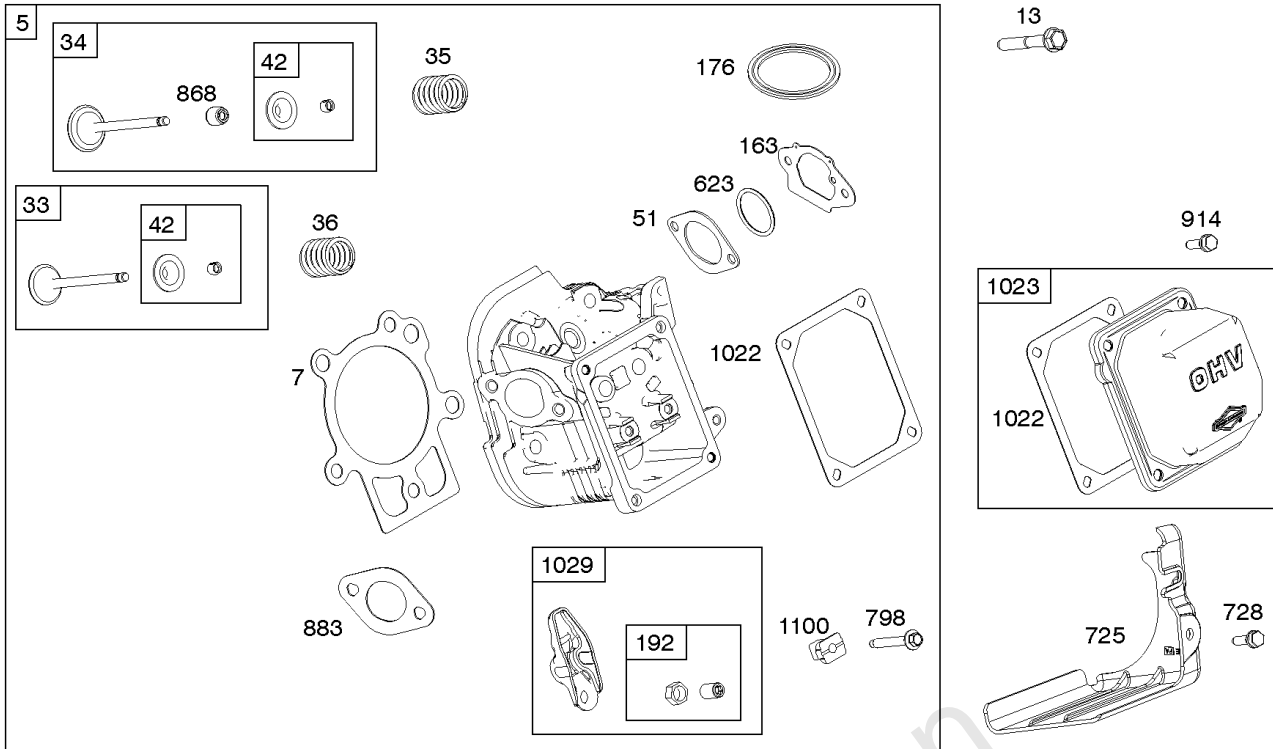

Not For Reproduction

Crankcase Cover, Gear Reduction

Mfg. No: 19L232-0315-F1

Crankcase Cover, Gear Reduction

REF NO	PART NO	QTY	DESCRIPTION
12	798807		GASKET, Crankcase
15A	691682		PLUG-OIL DRAIN
17A	798995		BEARING, Ball
18	799084		COVER, Crankcase
20	798991		SEAL, Oil -(PTO Side)
22	798955		SCREW -(Crankcase Cover/Sump)
79A	794816		CASE, Gear Reduction
80A	793588		GASKET, Gear Case
82A	594700		SCREW -(Gear Reduction Case)
83	690387		SHAFT, Auxiliary Drive
84	691121		PLUG-BREATHER
85	794820		SCREW -(Gear Cover)
86A	793591		COVER, Gear
87	391086S		SEAL, Oil
88A	793589		GASKET, Gear Cover/Housing
170	794833		STUD -(Crankcase Cover/Sump)
186	691764		CONNECTOR-HOSE -(Pulse Line)
219	693578		GEAR, Governor
220	691724		WASHER -(Governor Gear)
272	691168		LOCK, Screw Head
277	794842		WASHER -(Gear Case To Gear Reduction)
364A	699947		TERMINAL, Oil Plug
415	691363		PLUG
415B	794903		PLUG
522	798503		PLUG, Dipstick/Fill
742	692564		RETAINER, E Ring
746	694679		GEAR, Idler
1194	691876		SEAL, O-Ring -(Plug)