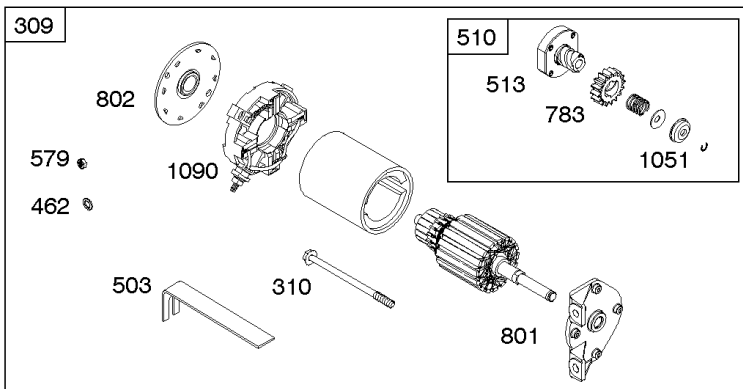

Not For
Production

Controls, Fuel Supply, Governor Spring

REF NO	PART NO	QTY	DESCRIPTION
792	798550		BRACKET, Fixed Speed
843	695588		SLEEVE, Lever
957	799324		CAP, Fuel Tank -(Carbon In Cap)
972	799986		TANK, Fuel -(Plastic)

Not For Reproduction

Cylinder Head, Gasket Set - Engine, Gasket Set - Valve

REF NO	PART NO	QTY	DESCRIPTION
3	798991		SEAL, Oil -(Magneto Side)
5	799858		HEAD, Cylinder
7	694872		GASKET, Cylinder Head
12	798807		GASKET, Crankcase
13	794829		SCREW -(Cylinder Head)
20	798991		SEAL, Oil -(PTO Side)
33	697576		VALVE, Exhaust
34	792200		VALVE, Intake
35	694865		SPRING, Valve -(Intake)
36	694865		SPRING, Valve -(Exhaust)
42	499586		KEEPER, Valve
45	690977		TAPPET, Valve
51	590396		GASKET, Intake
163	798962		GASKET, Air Cleaner
176	798965		SEAL, O-Ring -(Air Cleaner Base)
192	690083		ADJUSTER, Rocker Arm
337	691043		PLUG, Spark
337	491055S		PLUG, Spark
337	84007216		PLUG, SPARK -(China Only)
358	798800		GASKET SET, Engine
383	19576S		WRENCH, Spark Plug
623	799051		SEAL, O-Ring -(Carburetor Spacer)
635	691909		BOOT, Spark Plug
725	590347		SHIELD, Heat
728	699481		SCREW -(Heat Shield)
798	697890		SCREW -(Rocker Arm)
868	690968		SEAL, Valve
883	695398		GASKET, Exhaust
914	794827		SCREW -(Rocker Cover)
1022	690971		GASKET, Rocker Cover
1023	697691		COVER, Rocker
1026	592673		ROD, Push
1029	690972		ARM, Rocker
1095	798801		GASKET SET, Valve
1100	791959		PIVOT, Rocker Arm