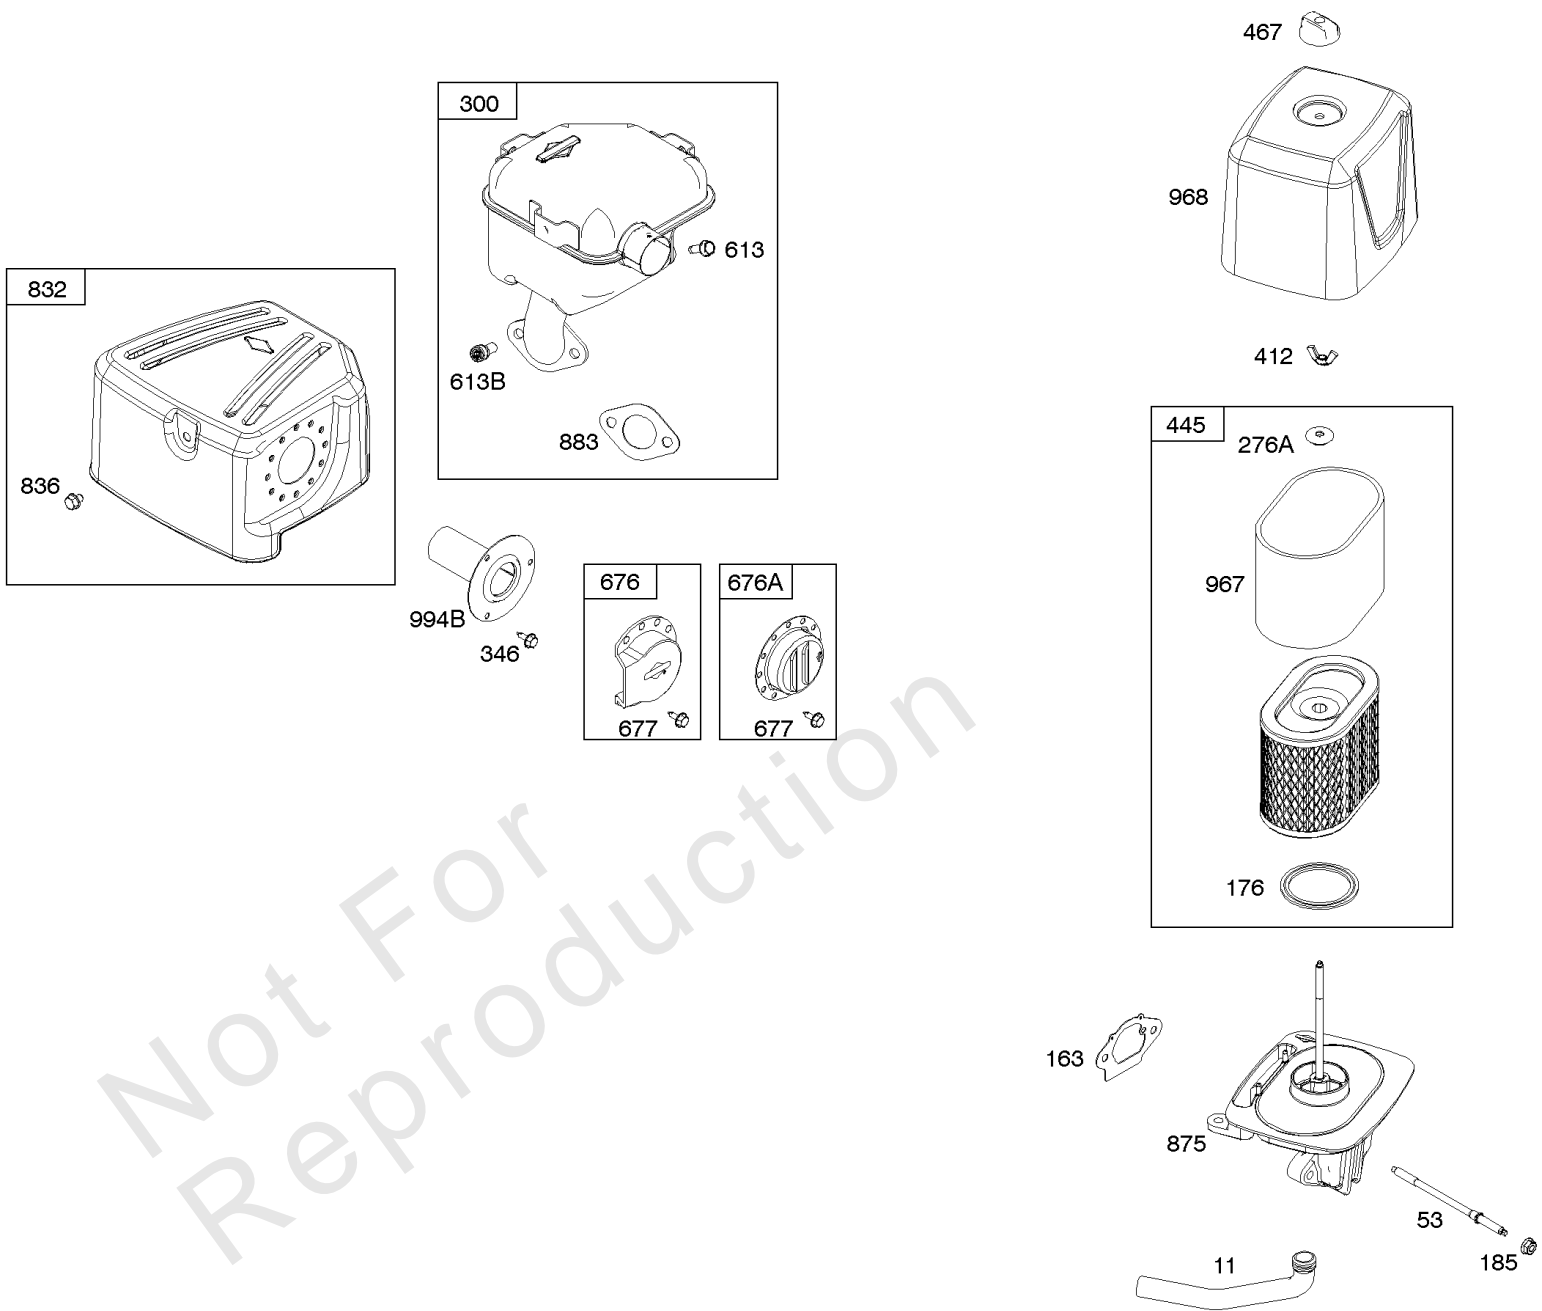

Air Cleaner, Exhaust System

REF NO	PART NO	QTY	DESCRIPTION
11	798964		TUBE, Breather
53	798988		STUD -(Carburetor)
163	798962		GASKET, Air Cleaner
176	798965		SEAL, O-Ring -(Air Cleaner Base)
185	794838		NUT -(Air Cleaner Base)
186	691764		CONNECTOR-HOSE -(Pulse Line)
276A	798505		WASHER, Sealing -(Air Cleaner)
300	593836		MUFFLER
346	794845		SCREW -(Spark Arrestor)
412	793443		NUT -(Air Cleaner Cover)
445	797032		FILTER, A/C Cartridge
467	691985		KNOB, Air Cleaner Cover
613	794846		SCREW -(Muffler)
613B	794844		SCREW -(Muffler)
676	796956		DEFLECTOR, Muffler
676A	795336		DEFLECTOR, Muffler -(Louvered)
677	794845		SCREW -(Muffler Deflector)
832	593835		GUARD, Muffler
836	593834		SCREW -(Muffler Guard)
875	798966		BASE, Air Cleaner
883	695398		GASKET, Exhaust
967	798795		FILTER, Pre Cleaner
968	798963		COVER, Air Cleaner
994B	796399		ARRESTOR, Spark