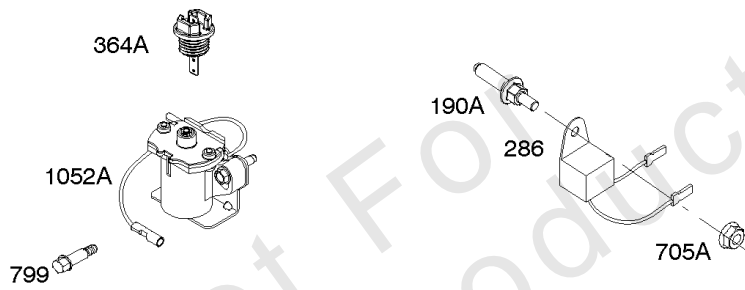

Not For
Production

Controls, Fuel Supply, Governor Spring

REF NO	PART NO	QTY	DESCRIPTION
792	798550		BRACKET, Fixed Speed
843	695588		SLEEVE, Lever
957	799324		CAP, Fuel Tank -(Carbon In Cap)
972	799986		TANK, Fuel -(Plastic)

Not For Reproduction

Cylinder Head, Gasket Set - Engine, Gasket Set - Valve

REF NO	PART NO	QTY	DESCRIPTION
3	798991		SEAL, Oil -(Magneto Side)
5	799858		HEAD, Cylinder
7	694872		GASKET, Cylinder Head
12	798807		GASKET, Crankcase
13	794829		SCREW -(Cylinder Head)
20	798991		SEAL, Oil -(PTO Side)
33	697576		VALVE, Exhaust
34	792200		VALVE, Intake
35	694865		SPRING, Valve -(Intake)
36	694865		SPRING, Valve -(Exhaust)
42	499586		KEEPER, Valve
45	690977		TAPPET, Valve
51	590396		GASKET, Intake
163	798962		GASKET, Air Cleaner
176	798965		SEAL, O-Ring -(Air Cleaner Base)
192	690083		ADJUSTER, Rocker Arm
337	691043		PLUG, Spark
337	491055S		PLUG, Spark
337	84007216		PLUG, SPARK -(China Only)
358	798800		GASKET SET, Engine
383	19576S		WRENCH, Spark Plug
623	799051		SEAL, O-Ring -(Carburetor Spacer)
635	691909		BOOT, Spark Plug
725	590347		SHIELD, Heat
728	699481		SCREW -(Heat Shield)
798	697890		SCREW -(Rocker Arm)
868	690968		SEAL, Valve
883	695398		GASKET, Exhaust
914	794827		SCREW -(Rocker Cover)
1022	690971		GASKET, Rocker Cover
1023	697691		COVER, Rocker
1026	592673		ROD, Push
1029	690972		ARM, Rocker
1095	798801		GASKET SET, Valve
1100	791959		PIVOT, Rocker Arm