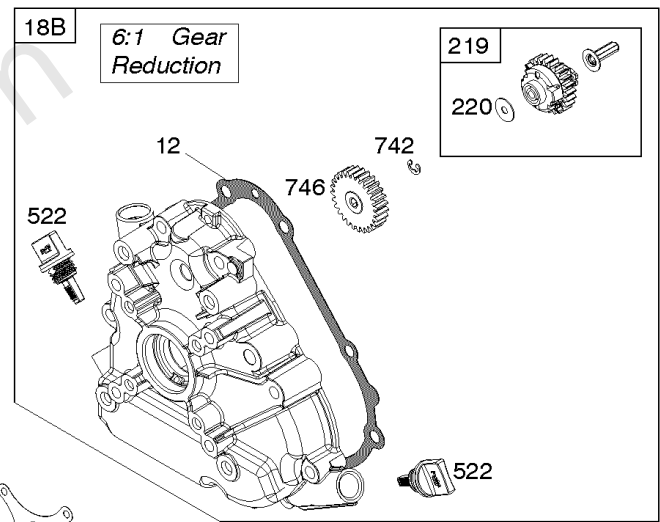

Crankcase Cover, Gear Reduction

Mfg. No: 19L232-0315-F1

Crankcase Cover, Gear Reduction

REF NO	PART NO	QTY	DESCRIPTION
12	798807		GASKET, Crankcase
15A	691682		PLUG-OIL DRAIN
17A	798995		BEARING, Ball
18	799084		COVER, Crankcase
20	798991		SEAL, Oil -(PTO Side)
22	798955		SCREW -(Crankcase Cover/Sump)
79A	794816		CASE, Gear Reduction
80A	793588		GASKET, Gear Case
82A	594700		SCREW -(Gear Reduction Case)
83	690387		SHAFT, Auxiliary Drive
84	691121		PLUG-BREATHER
85	794820		SCREW -(Gear Cover)
86A	793591		COVER, Gear
87	391086S		SEAL, Oil
88A	793589		GASKET, Gear Cover/Housing
170	794833		STUD -(Crankcase Cover/Sump)
186	691764		CONNECTOR-HOSE -(Pulse Line)
219	693578		GEAR, Governor
220	691724		WASHER -(Governor Gear)
272	691168		LOCK, Screw Head
277	794842		WASHER -(Gear Case To Gear Reduction)
364A	699947		TERMINAL, Oil Plug
415	691363		PLUG
415B	794903		PLUG
522	798503		PLUG, Dipstick/Fill
742	692564		RETAINER, E Ring
746	694679		GEAR, Idler
1194	691876		SEAL, O-Ring -(Plug)