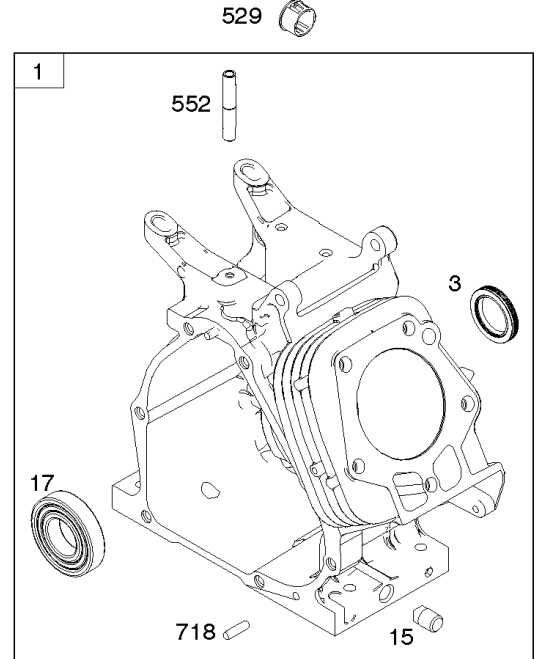

Camshaft, Crankshaft, Cylinder, Piston/Rings/Connecting Rod, Warning Label

Mfg. No: 19L232-0315-F1

- 1036 EMISSIONS LABEL
- 1319 WARNING LABEL
- 1319A WARNING LABEL

Camshaft, Crankshaft, Cylinder, Piston/Rings/Connecting Rod, Warning Label

REF NO	PART NO	QTY	DESCRIPTION
1	799046		CYLINDER ASSEMBLY
3	798991		SEAL, Oil -(Magneto Side)
15	691686		PLUG-OIL DRAIN
16A	796958		CRANKSHAFT
17	798993		BEARING, Ball
24	222698S		KEY, Flywheel
25	792117		PISTON ASSEMBLY -(Standard)
25	792144		PISTON ASSEMBLY -(.020 Oversize)
26	792073		SET, Ring -(.020" Oversize)
26	792026		SET, Ring -(Standard)
27	690975		LOCK, Piston Pin
28	696581		PIN, Piston -(Standard)
29	694691		ROD, Connecting
30	694692		DIPPER, Connecting Rod
32	690976		SCREW -(Connecting Rod)
45	690977		TAPPET, Valve
46	795697		CAMSHAFT
306	798992		SHIELD, Cylinder
307	794822		SCREW -(Cylinder Shield)
309	695479		MOTOR, Starter
357	590960		KEY, Drive Pulley
357	591054		KEY, Drive Pulley
377	690979		KEY, Woodruff -Used After Code Date 11103100
377	798972		KEY, Woodruff -Used Before Code Date 11110100
529	791822		GROMMET
552	694674		BUSHING, Governor Crank
718	690959		PIN, Locating -(Cylinder Head)
718A	695178		PIN, Locating -(Head)
741	691288		GEAR, Timing
1026	592673		ROD, Push
1036	-----		LABEL, Emissions -(Available From A Briggs & Stratton Authorized Dealer)
1319	794467		LABEL, Warning
1319A	797669		LABEL, Warning