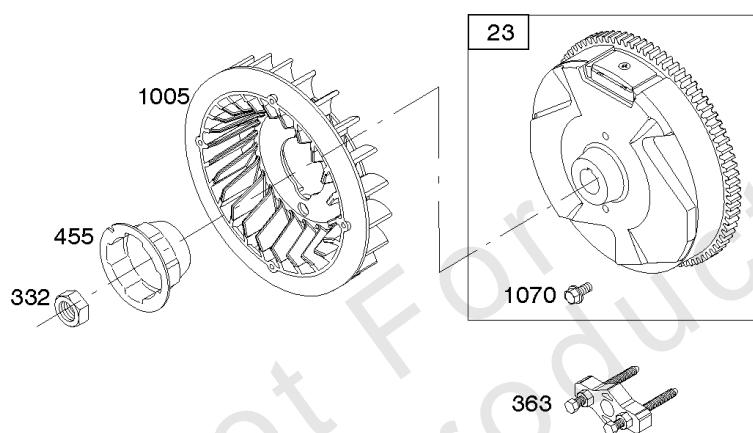

Blower Housing/Shrouds, Flywheel, Rewind Starter

Mfg. No: 19L232-0315-F1

Not For
Reproduction

Blower Housing/Shrouds, Flywheel, Rewind Starter

REF NO	PART NO	QTY	DESCRIPTION
23	794814		FLYWHEEL
37	795715		GUARD, Flywheel -(Snap-on)
37A	699047		GUARD, Flywheel -Used Before Code Date 12080600
37B	790730		GUARD, Flywheel -Used Before Code Date 12080600
37C	591544		GUARD, Flywheel -Used After Code Date 12080500
58	66574		ROPE, Starter -(Cut To Required Length)
60	490652		GRIP-STARTER ROPE
65	699228		SCREW -(Rewind Starter)
78A	699205		SCREW -(Flywheel Guard)
78B	795026		SCREW -(Flywheel Guard)
304	798994		HOUSING, Blower
305	699481		SCREW -(Blower Housing)
332	794824		NUT -(Flywheel)
363	19203		PULLER, Flywheel
455	794867		CUP, Flywheel
608	798825		STARTER, Rewind
727A	697465		COVER, Starter Drive
732	699200		SCREW -(Starter Drive Cover)
1005	794815		FAN, Flywheel
1070	794821		SCREW -(Flywheel Fan)