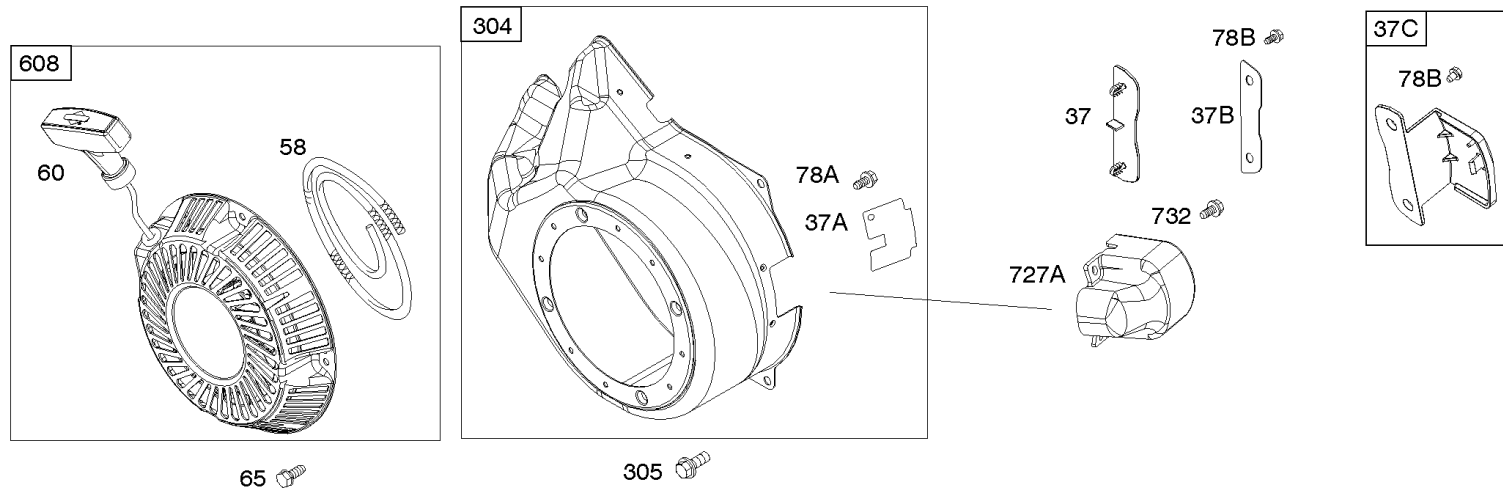

Blower Housing/Shrouds, Flywheel, Rewind Starter

Mfg. No: 19L232-0315-F1

Not For
Reproduction

Blower Housing/Shrouds, Flywheel, Rewind Starter

REF NO	PART NO	QTY	DESCRIPTION
23	794814		FLYWHEEL
37	795715		GUARD, Flywheel -(Snap-on)
37A	699047		GUARD, Flywheel -Used Before Code Date 12080600
37B	790730		GUARD, Flywheel -Used Before Code Date 12080600
37C	591544		GUARD, Flywheel -Used After Code Date 12080500
58	66574		ROPE, Starter -(Cut To Required Length)
60	490652		GRIP-STARTER ROPE
65	699228		SCREW -(Rewind Starter)
78A	699205		SCREW -(Flywheel Guard)
78B	795026		SCREW -(Flywheel Guard)
304	798994		HOUSING, Blower
305	699481		SCREW -(Blower Housing)
332	794824		NUT -(Flywheel)
363	19203		PULLER, Flywheel
455	794867		CUP, Flywheel
608	798825		STARTER, Rewind
727A	697465		COVER, Starter Drive
732	699200		SCREW -(Starter Drive Cover)
1005	794815		FAN, Flywheel
1070	794821		SCREW -(Flywheel Fan)