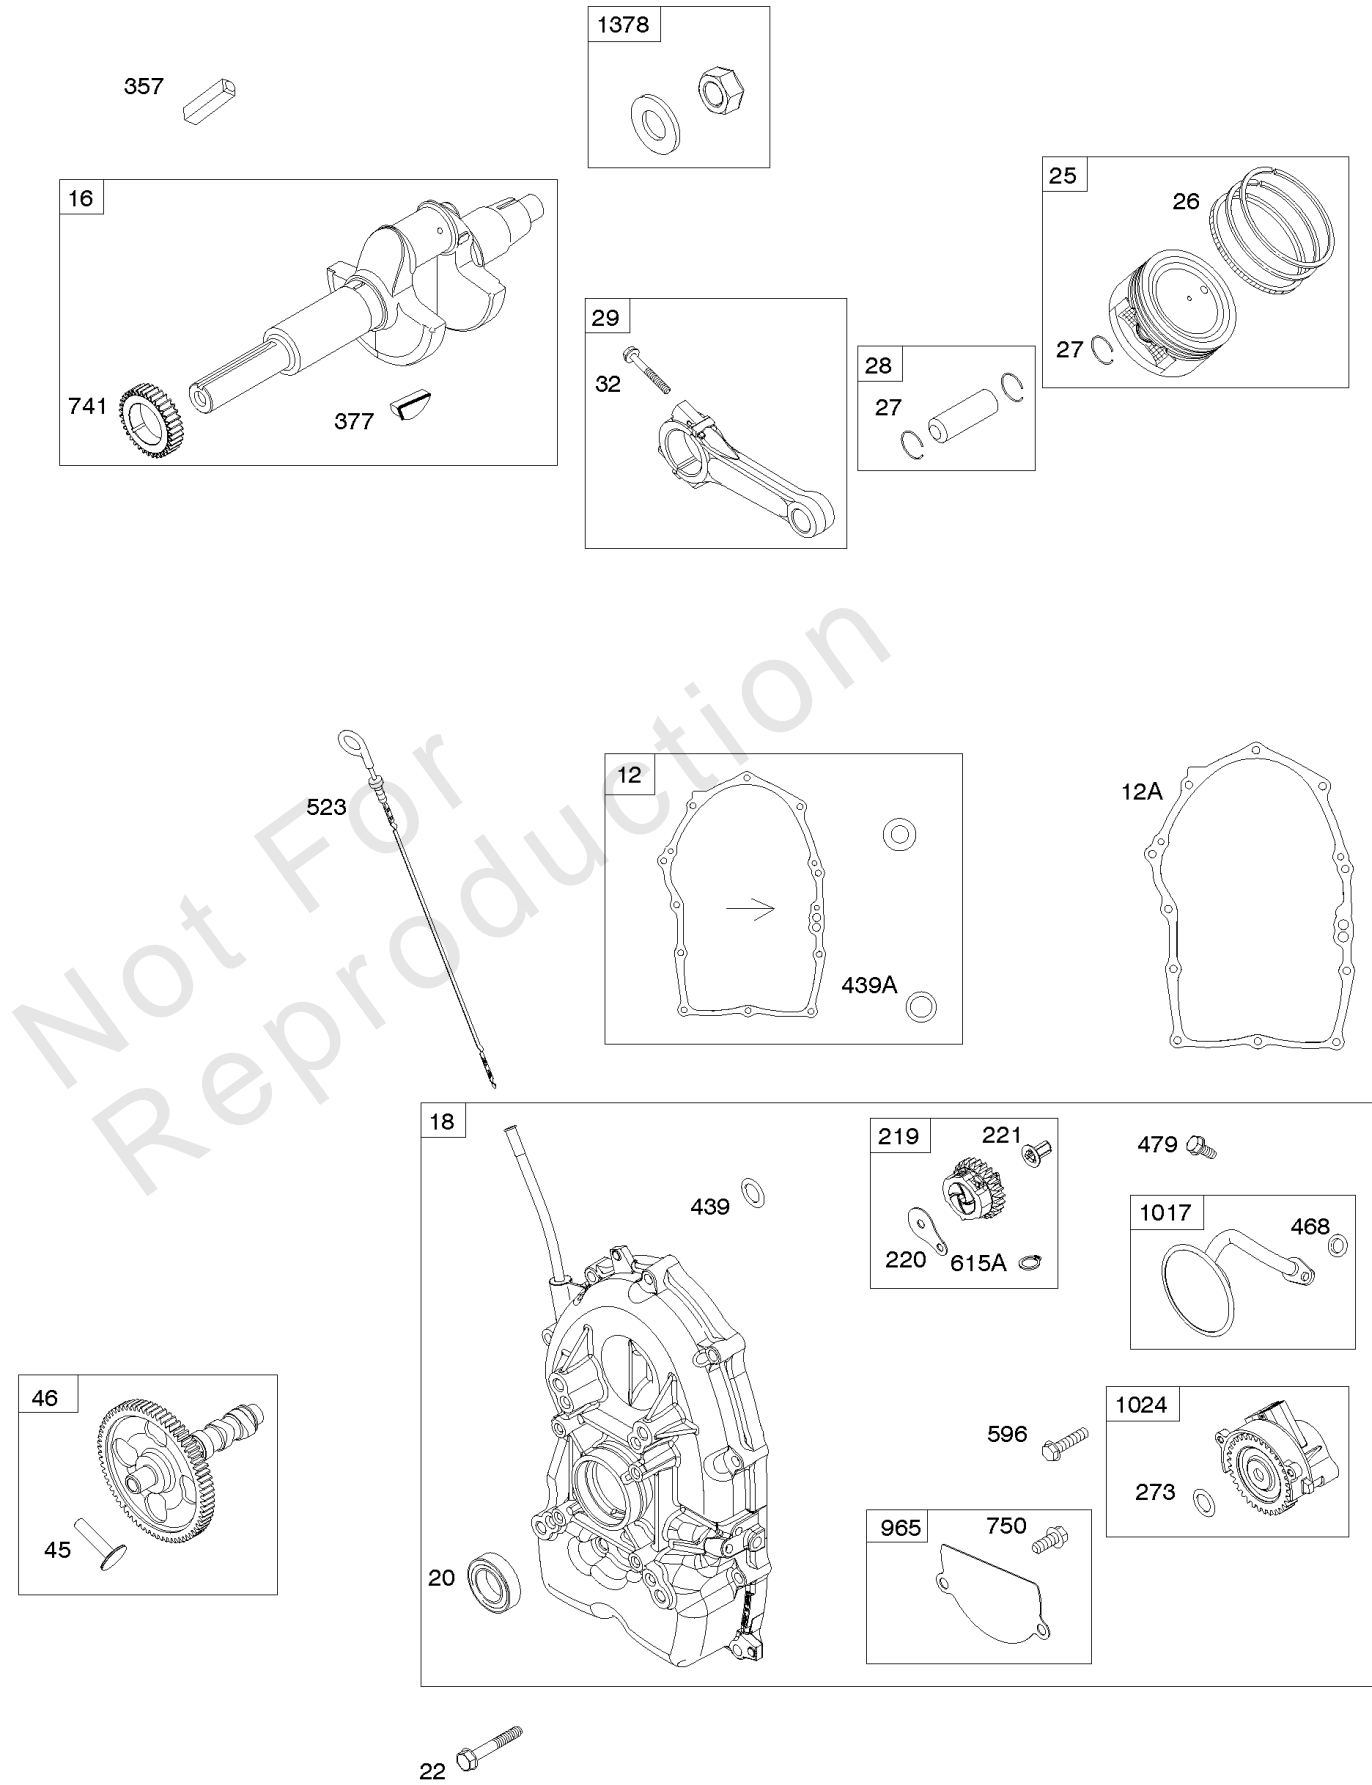

Not For
Reproduction

Crankcase Cover, Crankshaft, Pistons/Rings, Rods

REF NO	PART NO	QTY	DESCRIPTION
12	846037		GASKET, Crankcase -Used After Code Date 13072100
12A	844107		GASKET, Crankcase -Used Before Code Date 13072200
16	841839		CRANKSHAFT
18	844792		COVER, Crankcase
20	841596		SEAL, Oil -(PTO Side)
22	807362		SCREW -(Crankcase Cover/Sump)
25	841837		PISTON ASSEMBLY -(Standard)
25	842939		PISTON ASSEMBLY -(.020 Oversize)
26	809972		SET, Ring -(Standard)
26	841932		SET, Ring -(.020 Oversize)
27	807351		LOCK, Piston Pin
28	807361		PIN, Piston
29	841838		ROD, Connecting
32	807363		SCREW -(Connecting Rod)
45	809785		TAPPET, Valve
46	841603		CAMSHAFT
219	809426		GEAR, Governor
220	841608		WASHER -(Governor Gear)
221	841026		CUP, Governor
273	690681		SEAL, O-Ring -(Oil Pump)
357	691483		KEY, Drive Pulley -(PTO Side)
377	691639		KEY, Woodruff
439	692154		O-RING, Oil Gallery -(Crankcase Cover/Sump or Cylinder Assembly)
439A	846027		O-RING, Oil Gallery -(Crankcase Cover/Sump or Cylinder Assembly) -Used After Code Date 13072100
468	690690		SEAL, O-Ring -(Oil Pump Screen)
479	807084		SCREW -(Oil Pump Screen)
523	841007		DIPSTICK
596	691492		SCREW -(Oil Pump)
615A	698290		RETAINER, Governor Shaft -(Crankcase Cover/Sump)
741	809432		GEAR, Timing
750	841233		SCREW -(Oil Pump Cover)
965	809422		COVER, Oil Pump
1017	809421		SCREEN, Oil Pump
1024	845983		PUMP, Oil
1378	844795		SET, Washer/Nut -(Flywheel)