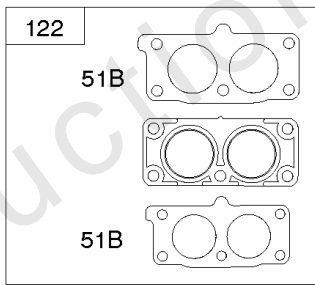

Intake Elbows, Intake Manifold

REF NO	PART NO	QTY	DESCRIPTION
50	844340		MANIFOLD, Intake
51	841592		GASKET, Intake
51B	841882		GASKET, Intake
54	844656		SCREW -(Intake Manifold) (M6x69mm) -Used After Code Date 09093000
98	841842		KIT, Idle Speed -(Intake Elbow)
122	846245		SPACER, Carburetor
163	807375		GASKET, Air Cleaner
163A	843117		GASKET, Air Cleaner
186	844568		CONNECTOR, Hose -(Intake Manifold)
290	809911		SCREW -(Intake Elbow) (M6x55mm)
290A	807421		SCREW -(Intake Elbow) (M6x25mm)
365	807437		SCREW -(Carburetor/Throttle Body) (M6x85mm)
415	794903		PLUG
431	841539		ELBOW, Intake
431A	841854		MANIFOLD, Intake -Used Before Code Date 06062300
431A	843116		ELBOW, Intake -Used After Code Date 06062200
431B	809896		ELBOW, Intake
964A	590799		CAP, Connector
1130	841590		STUD -(Intake Manifold) -Used Before Code Date 10093000
1174	842067		NUT -(Intake Manifold) -Used Before Code Date 10093000