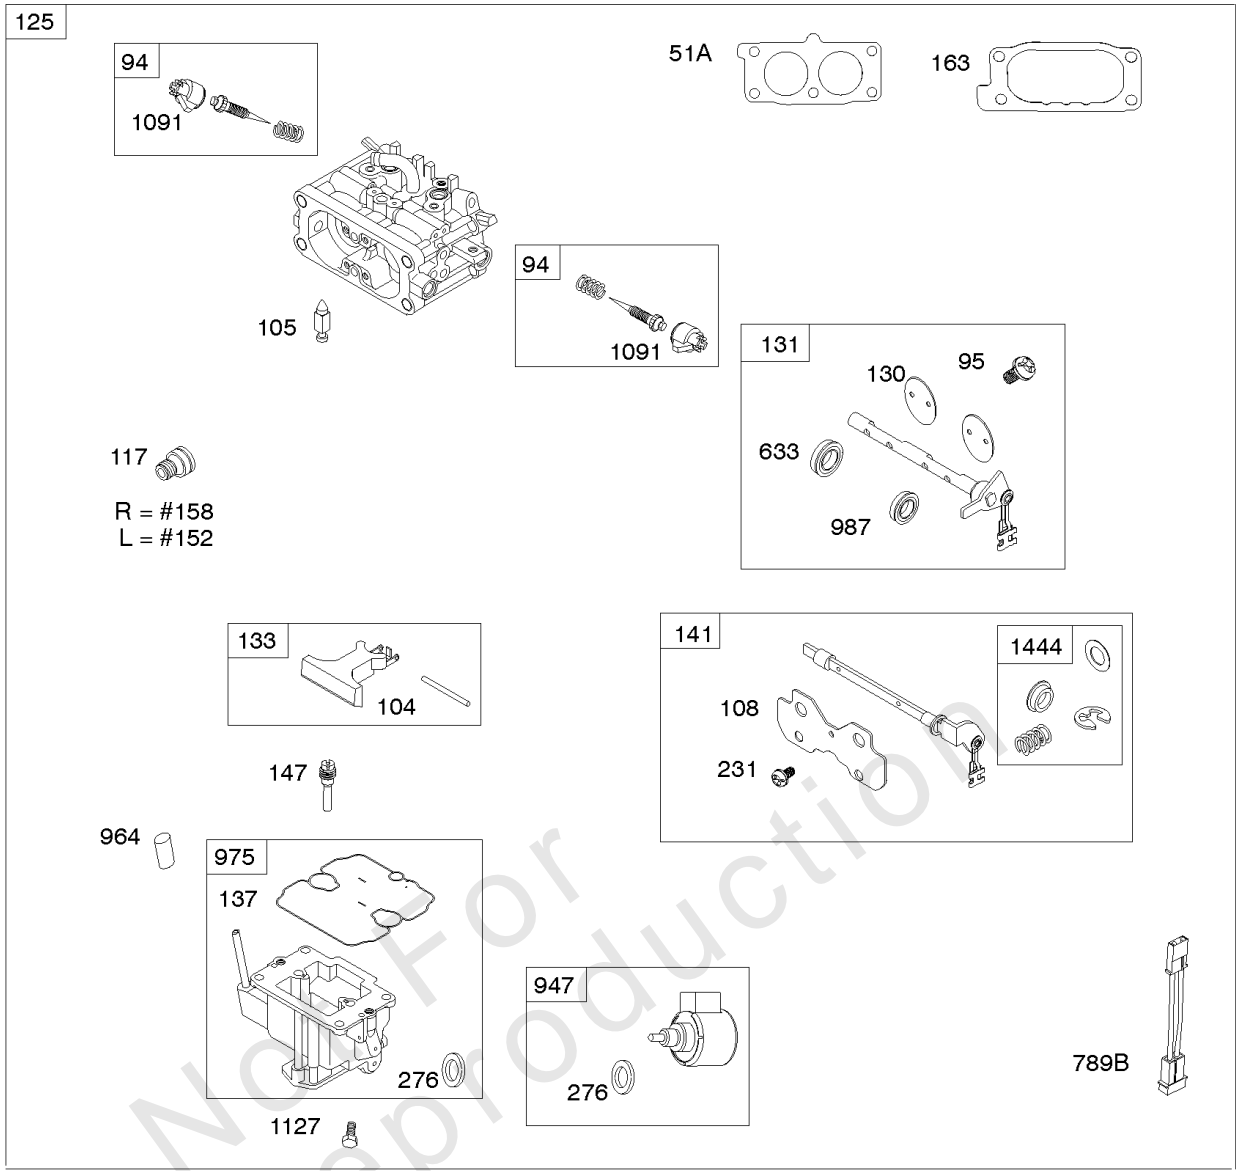

## Carburetor, Fuel Supply

REF NO	PART NO	QTY	DESCRIPTION
51A	809910		GASKET, Intake
94	843295		KIT, Idle Mixture
95	690718		SCREW -(Throttle Valve)
104	690739		PIN, Float Hinge
105	809759		VALVE, Float Needle
108	844652		VALVE, Choke
117	842093		JET, Main -(Standard) (Right Jet) (#156) -Used Before Code Date 11021400
117	842094		JET, Main -(Standard) (Left Jet) (#150) -Used Before Code Date 11021400
118	842739		JET, Main -(High Altitude) (Right Jet) (#154)
118	842738		JET, Main -(High Altitude) (Left Jet) (#148)
125	845273		CARBURETOR -(Solenoid)
130	841913		VALVE, Throttle
131	845038		KIT, Throttle Shaft
133	809637		FLOAT, Carburetor
137	809645		GASKET, Float Bowl
141	845036		KIT, Choke Shaft
147	842069		NOZZLE, Carburetor -(Stamp Mark #50)
163	807375		GASKET, Air Cleaner
187	791745		LINE, Fuel -(23 Inches )(Cut To Required Length)
187	791766		LINE, Fuel -(15 Inches Long)(Cut To Required Length)
187A	844082		LINE, Fuel -(Formed) (Fuel Pump to Carburetor)
187C	844524		LINE, Fuel -(Formed) (Fuel Pump to Carburetor)
231	690718		SCREW -(Choke Valve)
240	845125		FILTER, Fuel
276	806476		WASHER, Sealing
365	807437		SCREW -(Carburetor/Throttle Body) (M6x85mm)
385	809876		SCREW -(Fuel Pump)
385A	807084		SCREW -(Fuel Pump) (M6x14mm)
387	844087		PUMP, Fuel
387A	844527		PUMP, Fuel
601B	791850		CLAMP, Hose -(Green)
601C	691038		CLAMP, Hose -(Black)
633	809641		SEAL, Choke/Throttle Shaft -(Throttle Shaft)
788	844528		BRACKET, Fuel Pump
789B	843364		HARNESS, Wiring -(Fuel Solenoid)
918	844525		HOSE, Vacuum