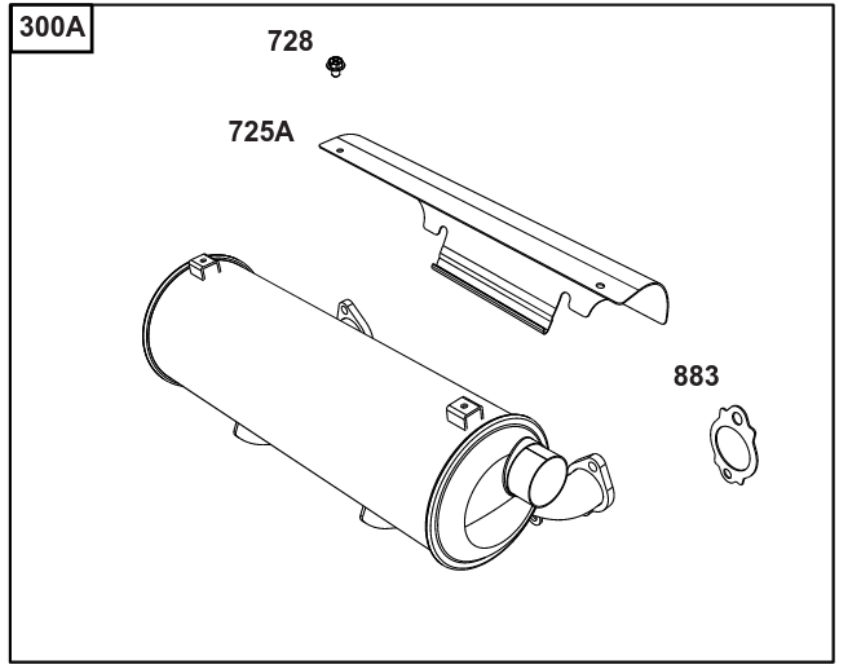

Oil Filter Side Outlet Mufflers

REF NO	PART NO	QTY	DESCRIPTION
296	844813	4	STUD -(Muffler)
300	846819	1	MUFFLER -(High Mount) (Oil Filter Side Outlet) (EFI)
300A	846246	1	MUFFLER -(Mid Mount) (Oil Filter Side Outlet)
300B	847486	1	MUFFLER -(Mid Mount) (Oil Filter Side Outlet) (EFI)
300C	847278	1	MUFFLER -(Side Mount) (Oil Filter Side Outlet) (EFI)
300D	84007299	1	MUFFLER -(Vertical Shaft)(Oil Filter Side Outlet)
415	596859	1	PLUG
436	841681	1	MANIFOLD, Exhaust
613	596859		PLUG -(Muffler)
725	847229	1	SHIELD, Heat
725A	844338	1	SHIELD, Heat
725B	847487	1	SHIELD, Heat
728	692067	2	SCREW -(Heat Shield)
740	703164	2	NUT -Muffler Bracket
819	5025011X8SM	2	CAPSCREW, Hex Head, 5/16-18 X 1 -(Muffler Bracket)
832	841682	1	GUARD, Muffler
836	841233	4	SCREW -(Muffler Guard)
883	809872	2	GASKET, Exhaust
884	841968	1	CLAMP, Muffler
1449	703350	4	WASHER -(Muffler)