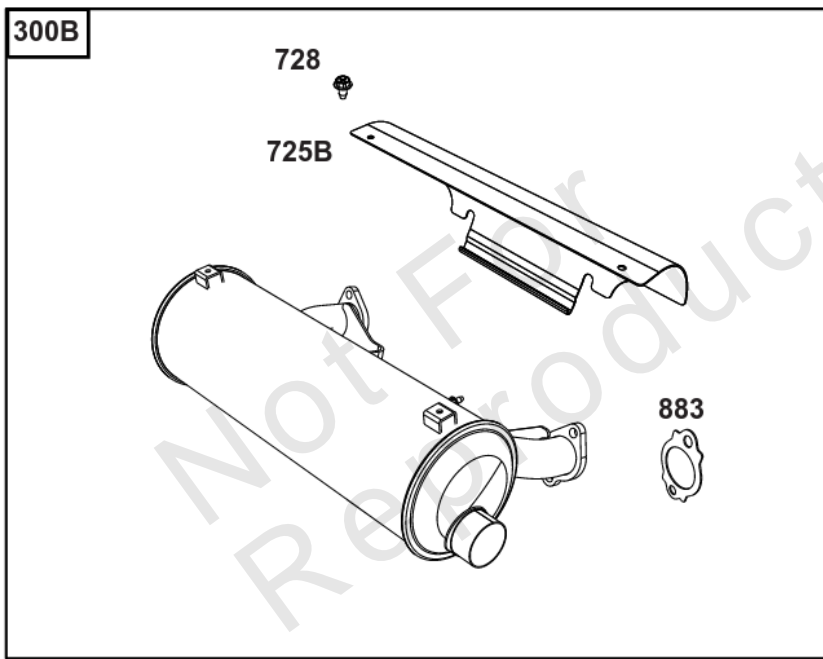

Oil Filter Side Outlet Mufflers

REF NO	PART NO	QTY	DESCRIPTION
296	844813	4	STUD -(Muffler)
300	846819	1	MUFFLER -(High Mount) (Oil Filter Side Outlet) (EFI)
300A	846246	1	MUFFLER -(Mid Mount) (Oil Filter Side Outlet)
300B	847486	1	MUFFLER -(Mid Mount) (Oil Filter Side Outlet) (EFI)
300C	847278	1	MUFFLER -(Side Mount) (Oil Filter Side Outlet) (EFI)
300D	84007299	1	MUFFLER -(Vertical Shaft)(Oil Filter Side Outlet)
415	596859	1	PLUG
436	841681	1	MANIFOLD, Exhaust
613	596859		PLUG -(Muffler)
725	847229	1	SHIELD, Heat
725A	844338	1	SHIELD, Heat
725B	847487	1	SHIELD, Heat
728	692067	2	SCREW -(Heat Shield)
740	703164	2	NUT -Muffler Bracket
819	5025011X8SM	2	CAPSCREW, Hex Head, 5/16-18 X 1 -(Muffler Bracket)
832	841682	1	GUARD, Muffler
836	841233	4	SCREW -(Muffler Guard)
883	809872	2	GASKET, Exhaust
884	841968	1	CLAMP, Muffler
1449	703350	4	WASHER -(Muffler)