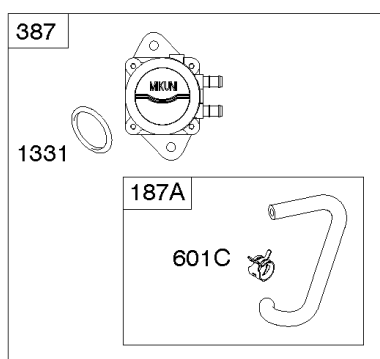

## Carburetor, Fuel Supply

REF NO	PART NO	QTY	DESCRIPTION
51A	809910		GASKET, Intake
94	843295		KIT, Idle Mixture
95	690718		SCREW -(Throttle Valve)
104	690739		PIN, Float Hinge
105	809759		VALVE, Float Needle
108	844652		VALVE, Choke
117	842093		JET, Main -(Standard) (Right Jet) (#156) -Used Before Code Date 11021400
117	842094		JET, Main -(Standard) (Left Jet) (#150) -Used Before Code Date 11021400
118	842739		JET, Main -(High Altitude) (Right Jet) (#154)
118	842738		JET, Main -(High Altitude) (Left Jet) (#148)
125	845273		CARBURETOR -(Solenoid)
130	841913		VALVE, Throttle
131	845038		KIT, Throttle Shaft
133	809637		FLOAT, Carburetor
137	809645		GASKET, Float Bowl
141	845036		KIT, Choke Shaft
147	842069		NOZZLE, Carburetor -(Stamp Mark #50)
163	807375		GASKET, Air Cleaner
187	791745		LINE, Fuel -(23 Inches )(Cut To Required Length)
187	791766		LINE, Fuel -(15 Inches Long)(Cut To Required Length)
187A	844082		LINE, Fuel -(Formed) (Fuel Pump to Carburetor)
187C	844524		LINE, Fuel -(Formed) (Fuel Pump to Carburetor)
231	690718		SCREW -(Choke Valve)
240	845125		FILTER, Fuel
276	806476		WASHER, Sealing
365	807437		SCREW -(Carburetor/Throttle Body) (M6x85mm)
385	809876		SCREW -(Fuel Pump)
385A	807084		SCREW -(Fuel Pump) (M6x14mm)
387	844087		PUMP, Fuel
387A	844527		PUMP, Fuel
601B	791850		CLAMP, Hose -(Green)
601C	691038		CLAMP, Hose -(Black)
633	809641		SEAL, Choke/Throttle Shaft -(Throttle Shaft)
788	844528		BRACKET, Fuel Pump
789B	843364		HARNESS, Wiring -(Fuel Solenoid)
918	844525		HOSE, Vacuum