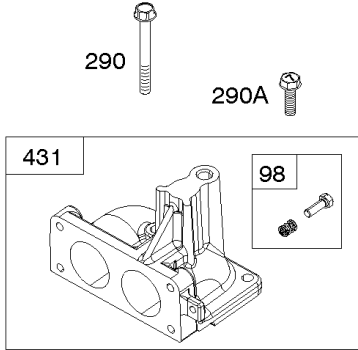

Intake Elbows, Intake Manifold

REF NO	PART NO	QTY	DESCRIPTION
50	844340		MANIFOLD, Intake
51	841592		GASKET, Intake
51B	841882		GASKET, Intake
54	844656		SCREW -(Intake Manifold) (M6x69mm) -Used After Code Date 09093000
98	841842		KIT, Idle Speed -(Intake Elbow)
122	846245		SPACER, Carburetor
163	807375		GASKET, Air Cleaner
163A	843117		GASKET, Air Cleaner
186	844568		CONNECTOR, Hose -(Intake Manifold)
290	809911		SCREW -(Intake Elbow) (M6x55mm)
290A	807421		SCREW -(Intake Elbow) (M6x25mm)
365	807437		SCREW -(Carburetor/Throttle Body) (M6x85mm)
415	794903		PLUG
431	841539		ELBOW, Intake
431A	841854		MANIFOLD, Intake -Used Before Code Date 06062300
431A	843116		ELBOW, Intake -Used After Code Date 06062200
431B	809896		ELBOW, Intake
964A	590799		CAP, Connector
1130	841590		STUD -(Intake Manifold) -Used Before Code Date 10093000
1174	842067		NUT -(Intake Manifold) -Used Before Code Date 10093000