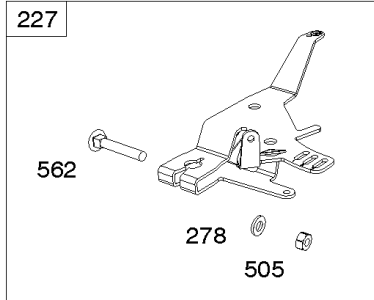

1036

1319

1330

Cylinder, Oil Cooler, Governor Control Bracket

REF NO	PART NO	QTY	DESCRIPTION
1	845756		CYLINDER ASSEMBLY
3	841596		SEAL, Oil -(Magneto Side)
12	846037		GASKET, Crankcase -Used After Code Date 13072100
12A	844107		GASKET, Crankcase -Used Before Code Date 13072200
15	807392		PLUG, Oil Drain
227	809984		LEVER, Governor Control
239	841281		SWITCH, Oil Pressure
278	842122		WASHER -(Governor Control Lever)
400	846249		COOLER, Oil -Used After Code Date 14052200
400A	846489		COOLER, Oil -Used Before Code Date 14052300
404	809436		WASHER -(Governor Crank)
417	841233		SCREW -(Oil Cooler) (M6x10mm) -Used After Code Date 13072600
417A	843345		SCREW -(Oil Cooler) (M6x8mm) -Used Before Code Date 13072700
417B	846250		SCREW -(Oil Cooler) (M6x16mm)
439	692154		O-RING, Oil Gallery -(Crankcase Cover/Sump or Cylinder Assembly)
439A	846027		O-RING, Oil Gallery -(Crankcase Cover/Sump or Cylinder Assembly) -Used After Code Date 13072100
490	843433		BEARING, Magneto Side
505	844752		NUT -(Governor Control Lever)
562	843344		BOLT -(Governor Lever)
601A	841597		CLAMP, Hose -(Oil Cooler Hose)
601D	845209		CLAMP, Hose -(Oil Cooler Hose)
615	809533		RETAINER, Governor Shaft -(Cylinder)
616	844180		CRANK, Governor
691	809287		SEAL, Governor Shaft
718	690959		PIN, Locating -(Cylinder)
718A	809508		PIN, Locating -(Cylinder Head)
718B	845925		PIN, Locating -(Cylinder) (Spiral)
829	846247		HOSE, Oil Cooler -Used After Code Date 14052200
829A	846248		HOSE, Oil Cooler -Used After Code Date 14052200
829B	846155		HOSE, Oil Cooler -Used Before Code Date 14052300
1013	841602		NIPPLE, Oil Filter
1027	842921		FILTER, Oil
1036	-----		Label-Emissions -(Available From A Briggs & Stratton Authorized Dealer)