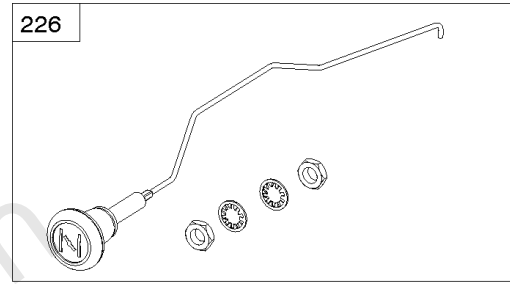

Control Brackets, Springs, Links

REF NO	PART NO	QTY	DESCRIPTION
62	841233		SCREW -(Speed Adjuster Lever)
156	841522		LEVER, Control
188	692062		SCREW -(Control Bracket)
202	841322		LINK, Mechanical Governor
209	841684		SPRING, Governor -(Green)
211	809875		SPRING, Governed Idle -(White)
211A	690707		SPRING, Governed Idle -(Control Bracket) (White)
216	809788		LINK, Choke -Used Before Code Date 11030100
216A	841671		LINK, Choke -(Control Bracket)
216B	845297		LINK, Choke -(120mm) -Used After Code Date 11022800
222B	841528		BRACKET, Control
226	841613		ROD, Choke
232	690545		SPRING/LINK, Governor
265	691024		CLAMP, Casing -(Control Bracket)
265A	841673		CLAMP, Casing -(Control Bracket)
266	841521		CONTROL, Throttle
267	841552		SCREW -(Casing Clamp) (M5x20mm)
271	692541		LEVER, Control
282	841552		SCREW -(Control Lever)
504	846156		WASHER
541	841525		WASHER -(Speed Adjuster Lever) (Flat Washer)
541A	841526		WASHER -(Speed Adjuster Lever) (Wave Washer)
561	690713		NUT -(Control Lever)
717A	842730		BRACKET, Air Cleaner
843	809672		SLEEVE, Lever -(Control Bracket)
843A	842745		SLEEVE, Lever -(Speed Control Lever)