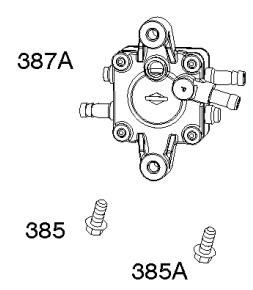

## Carburetor, Fuel Supply

REF NO	PART NO	QTY	DESCRIPTION
51A	809910		GASKET, Intake
94	843295		KIT, Idle Mixture
95	690718		SCREW -(Throttle Valve)
104	690739		PIN, Float Hinge
105	809759		VALVE, Float Needle
108	844652		VALVE, Choke
117	842093		JET, Main -(Standard) (Right Jet) (#156) -Used Before Code Date 11021400
117	842094		JET, Main -(Standard) (Left Jet) (#150) -Used Before Code Date 11021400
118	842739		JET, Main -(High Altitude) (Right Jet) (#154)
118	842738		JET, Main -(High Altitude) (Left Jet) (#148)
125	845273		CARBURETOR -(Solenoid)
130	841913		VALVE, Throttle
131	845038		KIT, Throttle Shaft
133	809637		FLOAT, Carburetor
137	809645		GASKET, Float Bowl
141	845036		KIT, Choke Shaft
147	842069		NOZZLE, Carburetor -(Stamp Mark #50)
163	807375		GASKET, Air Cleaner
187	791745		LINE, Fuel -(23 Inches )(Cut To Required Length)
187	791766		LINE, Fuel -(15 Inches Long)(Cut To Required Length)
187A	844082		LINE, Fuel -(Formed) (Fuel Pump to Carburetor)
187C	844524		LINE, Fuel -(Formed) (Fuel Pump to Carburetor)
231	690718		SCREW -(Choke Valve)
240	845125		FILTER, Fuel
276	806476		WASHER, Sealing
365	807437		SCREW -(Carburetor/Throttle Body) (M6x85mm)
385	809876		SCREW -(Fuel Pump)
385A	807084		SCREW -(Fuel Pump) (M6x14mm)
387	844087		PUMP, Fuel
387A	844527		PUMP, Fuel
601B	791850		CLAMP, Hose -(Green)
601C	691038		CLAMP, Hose -(Black)
633	809641		SEAL, Choke/Throttle Shaft -(Throttle Shaft)
788	844528		BRACKET, Fuel Pump
789B	843364		HARNESS, Wiring -(Fuel Solenoid)
918	844525		HOSE, Vacuum