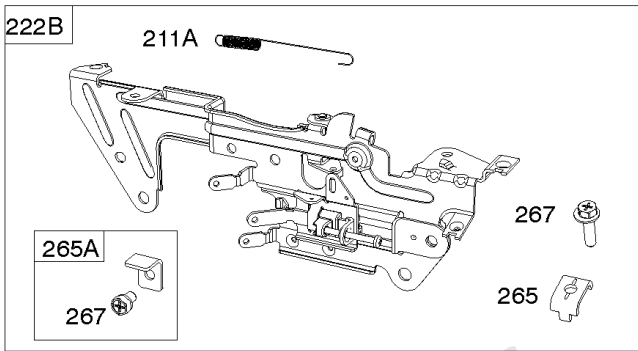

Control Brackets, Springs, Links

REF NO	PART NO	QTY	DESCRIPTION
62	841233		SCREW -(Speed Adjuster Lever)
156	841522		LEVER, Control
188	692062		SCREW -(Control Bracket)
202	841322		LINK, Mechanical Governor
209	841684		SPRING, Governor -(Green)
211	809875		SPRING, Governed Idle -(White)
211A	690707		SPRING, Governed Idle -(Control Bracket) (White)
216	809788		LINK, Choke -Used Before Code Date 11030100
216A	841671		LINK, Choke -(Control Bracket)
216B	845297		LINK, Choke -(120mm) -Used After Code Date 11022800
222B	841528		BRACKET, Control
226	841613		ROD, Choke
232	690545		SPRING/LINK, Governor
265	691024		CLAMP, Casing -(Control Bracket)
265A	841673		CLAMP, Casing -(Control Bracket)
266	841521		CONTROL, Throttle
267	841552		SCREW -(Casing Clamp) (M5x20mm)
271	692541		LEVER, Control
282	841552		SCREW -(Control Lever)
504	846156		WASHER
541	841525		WASHER -(Speed Adjuster Lever) (Flat Washer)
541A	841526		WASHER -(Speed Adjuster Lever) (Wave Washer)
561	690713		NUT -(Control Lever)
717A	842730		BRACKET, Air Cleaner
843	809672		SLEEVE, Lever -(Control Bracket)
843A	842745		SLEEVE, Lever -(Speed Control Lever)