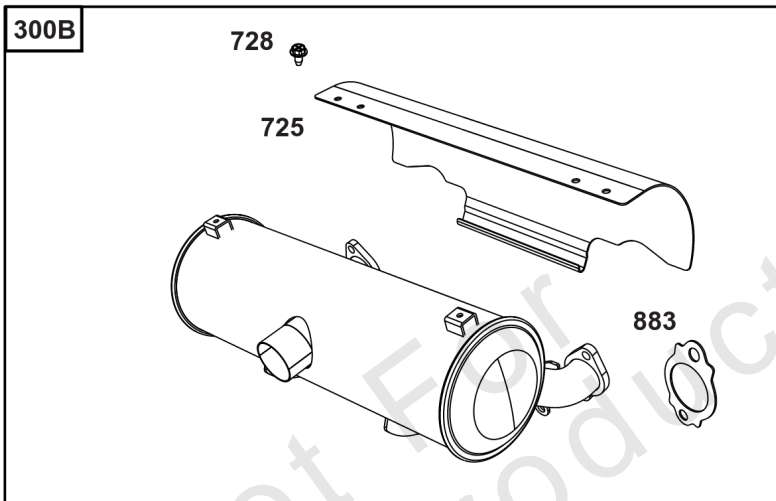

Center Outlet Mufflers

Center Outlet Mufflers

REF NO	PART NO	QTY	DESCRIPTION
22	807362	2	SCREW -(Muffler Bracket)
300	846443	1	MUFFLER -(Vertical Shaft) (Center Outlet) (304 Stainless Steel)
300A	847940	1	MUFFLER -(Vertical Shaft) (Center Outlet) (304 Stainless Steel) (Performance Muffler for 40 HP)
300B	846154	1	MUFFLER -(Horizontal Shaft) (High Mount) (Center Outlet)
300C	847922	1	MUFFLER -(Horizontal Shaft) (High Mount) (Center Outlet) (304 Stainless Steel) (Performance Muffler for 40 HP)
300D	846444	1	MUFFLER -(Horizontal Shaft) (High Mount) (Center Outlet) (304 Stainless Steel)
300E	847478	1	MUFFLER -(Horizontal Shaft) (High Mount) (Center Outlet) (O2 Sensor Port) (EFI)
355	844035	2	WASHER -(Muffler Bracket)
355A	691261	2	WASHER -(Muffler Bracket)
355B	691075	8	WASHER -(Muffler Bracket)
467	846149	4	SCREW -(Exhaust Manifold)
725	841132	1	SHIELD, Heat
725A	847229	1	SHIELD, Heat
728	692067	2	SCREW -(Heat Shield)
740	690941	5	NUT
819	692062	2	SCREW -(Muffler Bracket)
863	848296	1	BRACKET, Muffler
863A	843487	1	BRACKET, Muffler
863B	848296	1	BRACKET, Muffler
883	809872	2	GASKET, Exhaust
1507	848297	1	STUD -(Muffler Bracket)
1507A	848298	2	STUD -(Muffler Bracket)
1507B	846324	2	STUD -(Muffler Bracket)