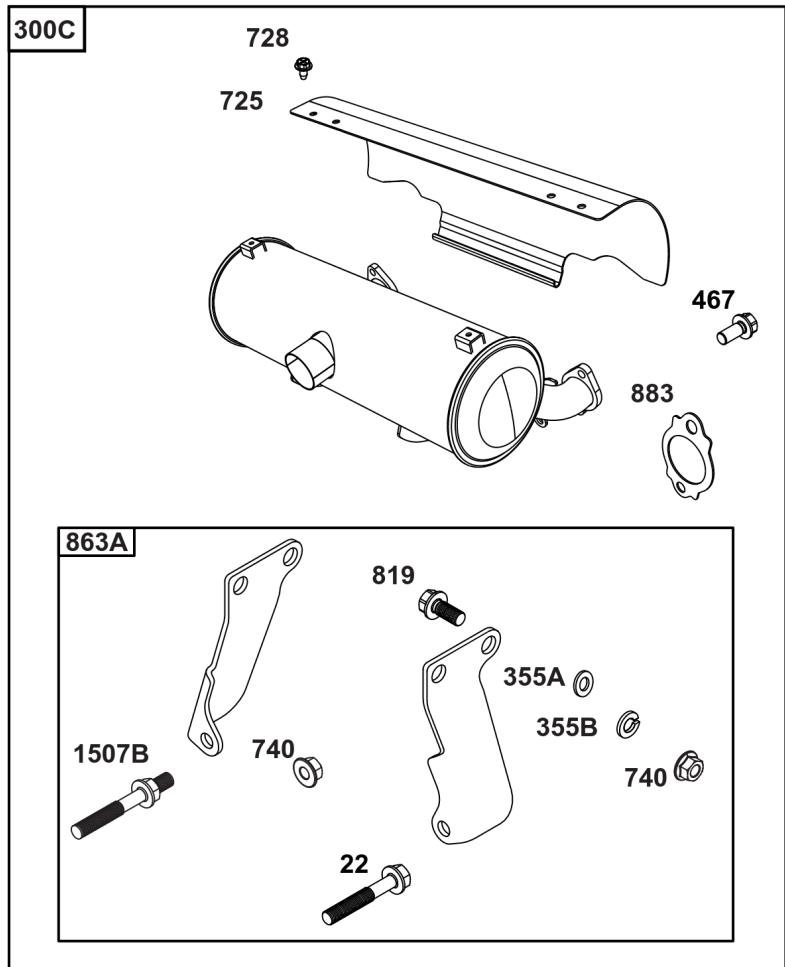

Center Outlet Mufflers

Center Outlet Mufflers

REF NO	PART NO	QTY	DESCRIPTION
22	807362	2	SCREW -(Muffler Bracket)
300	846443	1	MUFFLER -(Vertical Shaft) (Center Outlet) (304 Stainless Steel)
300A	847940	1	MUFFLER -(Vertical Shaft) (Center Outlet) (304 Stainless Steel) (Performance Muffler for 40 HP)
300B	846154	1	MUFFLER -(Horizontal Shaft) (High Mount) (Center Outlet)
300C	847922	1	MUFFLER -(Horizontal Shaft) (High Mount) (Center Outlet) (304 Stainless Steel) (Performance Muffler for 40 HP)
300D	846444	1	MUFFLER -(Horizontal Shaft) (High Mount) (Center Outlet) (304 Stainless Steel)
300E	847478	1	MUFFLER -(Horizontal Shaft) (High Mount) (Center Outlet) (O2 Sensor Port) (EFI)
355	844035	2	WASHER -(Muffler Bracket)
355A	691261	2	WASHER -(Muffler Bracket)
355B	691075	8	WASHER -(Muffler Bracket)
467	846149	4	SCREW -(Exhaust Manifold)
725	841132	1	SHIELD, Heat
725A	847229	1	SHIELD, Heat
728	692067	2	SCREW -(Heat Shield)
740	690941	5	NUT
819	692062	2	SCREW -(Muffler Bracket)
863	848296	1	BRACKET, Muffler
863A	843487	1	BRACKET, Muffler
863B	848296	1	BRACKET, Muffler
883	809872	2	GASKET, Exhaust
1507	848297	1	STUD -(Muffler Bracket)
1507A	848298	2	STUD -(Muffler Bracket)
1507B	846324	2	STUD -(Muffler Bracket)