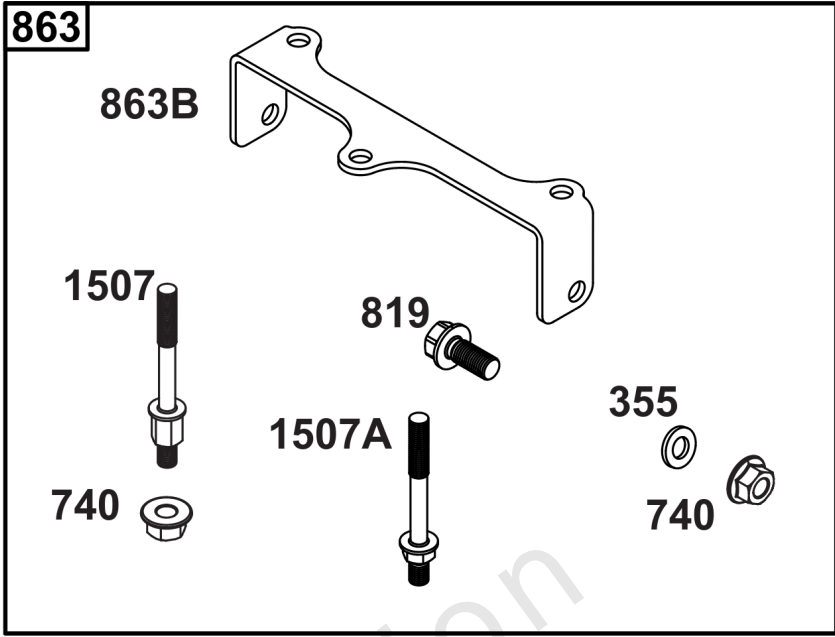

Muffler Bracket Kits

REF NO	PART NO	QTY	DESCRIPTION
22	807362	2	SCREW -(Muffler Bracket)
355	844035	2	WASHER -(Muffler Bracket)
355A	691261	2	WASHER -(Muffler Bracket)
355B	691075	8	WASHER -(Muffler Bracket)
740	690941	6	NUT -(Muffler Bracket)
819	692062	2	SCREW -(Muffler Bracket)
863	848316	1	BRACKET, Muffler -(Vertical)
863A	843487	1	BRACKET, Muffler -(Horizontal)
863B	848296	1	BRACKET, Muffler -(Vertical)
1507	848297	1	STUD -(Muffler Bracket)
1507A	848298	2	STUD -(Muffler Bracket)
1507B	846324	2	STUD -(Muffler Bracket)