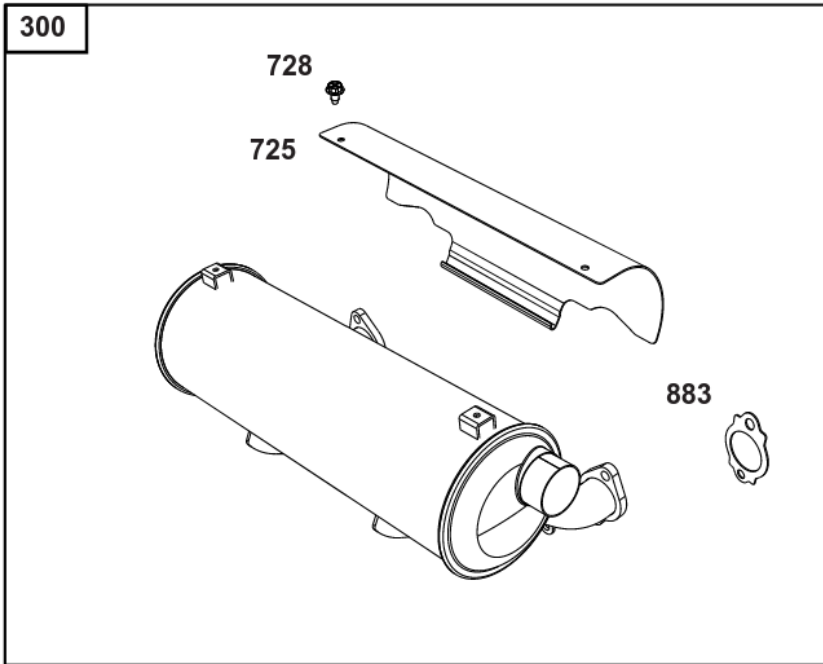

Oil Filter Side Outlet Mufflers

REF NO	PART NO	QTY	DESCRIPTION
296	844813	4	STUD -(Muffler)
300	846819	1	MUFFLER -(High Mount) (Oil Filter Side Outlet) (EFI)
300A	846246	1	MUFFLER -(Mid Mount) (Oil Filter Side Outlet)
300B	847486	1	MUFFLER -(Mid Mount) (Oil Filter Side Outlet) (EFI)
300C	847278	1	MUFFLER -(Side Mount) (Oil Filter Side Outlet) (EFI)
300D	84007299	1	MUFFLER -(Vertical Shaft)(Oil Filter Side Outlet)
415	596859	1	PLUG
436	841681	1	MANIFOLD, Exhaust
613	596859		PLUG -(Muffler)
725	847229	1	SHIELD, Heat
725A	844338	1	SHIELD, Heat
725B	847487	1	SHIELD, Heat
728	692067	2	SCREW -(Heat Shield)
740	703164	2	NUT -Muffler Bracket
819	5025011X8SM	2	CAPSCREW, Hex Head, 5/16-18 X 1 -(Muffler Bracket)
832	841682	1	GUARD, Muffler
836	841233	4	SCREW -(Muffler Guard)
883	809872	2	GASKET, Exhaust
884	841968	1	CLAMP, Muffler
1449	703350	4	WASHER -(Muffler)