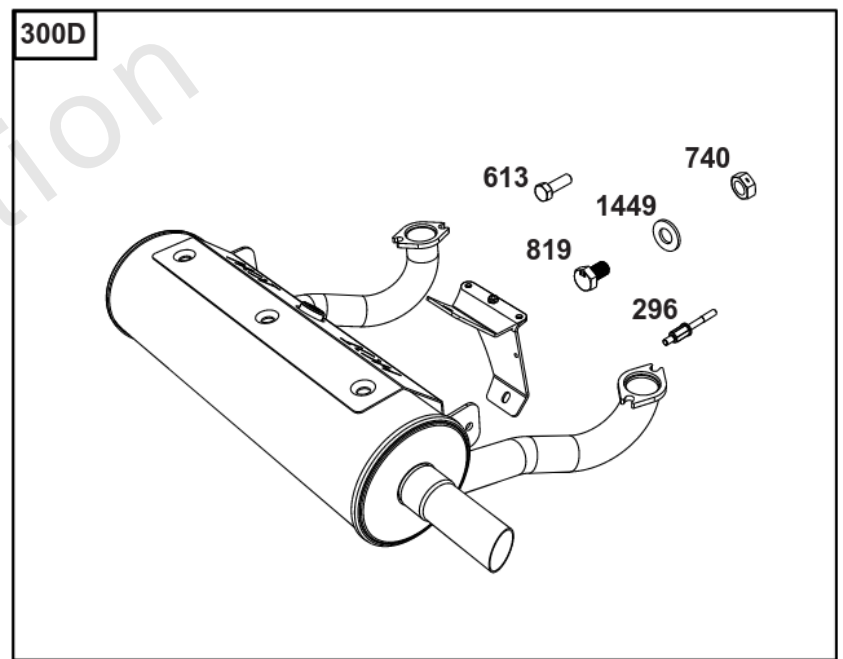

Oil Filter Side Outlet Mufflers

REF NO	PART NO	QTY	DESCRIPTION
296	844813	4	STUD -(Muffler)
300	846819	1	MUFFLER -(High Mount) (Oil Filter Side Outlet) (EFI)
300A	846246	1	MUFFLER -(Mid Mount) (Oil Filter Side Outlet)
300B	847486	1	MUFFLER -(Mid Mount) (Oil Filter Side Outlet) (EFI)
300C	847278	1	MUFFLER -(Side Mount) (Oil Filter Side Outlet) (EFI)
300D	84007299	1	MUFFLER -(Vertical Shaft)(Oil Filter Side Outlet)
415	596859	1	PLUG
436	841681	1	MANIFOLD, Exhaust
613	596859		PLUG -(Muffler)
725	847229	1	SHIELD, Heat
725A	844338	1	SHIELD, Heat
725B	847487	1	SHIELD, Heat
728	692067	2	SCREW -(Heat Shield)
740	703164	2	NUT -Muffler Bracket
819	5025011X8SM	2	CAPSCREW, Hex Head, 5/16-18 X 1 -(Muffler Bracket)
832	841682	1	GUARD, Muffler
836	841233	4	SCREW -(Muffler Guard)
883	809872	2	GASKET, Exhaust
884	841968	1	CLAMP, Muffler
1449	703350	4	WASHER -(Muffler)