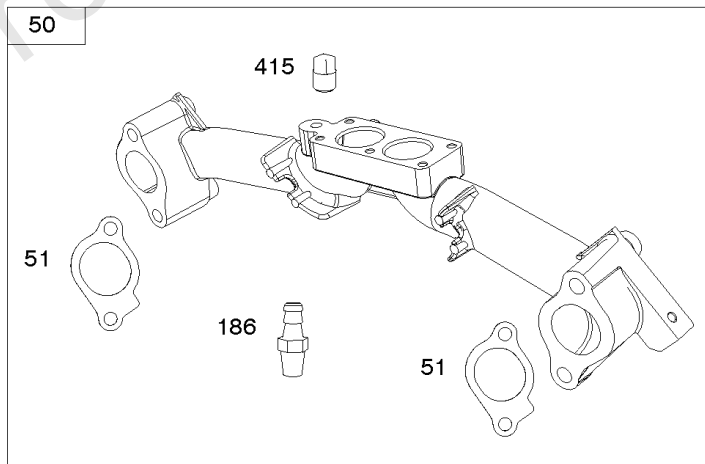

Intake Elbows, Intake Manifold

REF NO	PART NO	QTY	DESCRIPTION
50	844340		MANIFOLD, Intake
51	841592		GASKET, Intake
51B	841882		GASKET, Intake
54	844656		SCREW -(Intake Manifold) (M6x69mm) -Used After Code Date 09093000
98	841842		KIT, Idle Speed -(Intake Elbow)
122	846245		SPACER, Carburetor
163	807375		GASKET, Air Cleaner
163A	843117		GASKET, Air Cleaner
186	844568		CONNECTOR, Hose -(Intake Manifold)
290	809911		SCREW -(Intake Elbow) (M6x55mm)
290A	807421		SCREW -(Intake Elbow) (M6x25mm)
365	807437		SCREW -(Carburetor/Throttle Body) (M6x85mm)
415	794903		PLUG
431	841539		ELBOW, Intake
431A	841854		MANIFOLD, Intake -Used Before Code Date 06062300
431A	843116		ELBOW, Intake -Used After Code Date 06062200
431B	809896		ELBOW, Intake
964A	590799		CAP, Connector
1130	841590		STUD -(Intake Manifold) -Used Before Code Date 10093000
1174	842067		NUT -(Intake Manifold) -Used Before Code Date 10093000