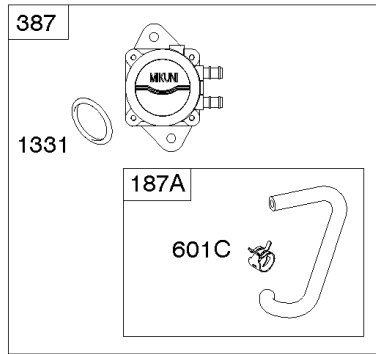

Carburetor, Fuel Supply

REF NO	PART NO	QTY	DESCRIPTION
51A	809910		GASKET, Intake
94	843295		KIT, Idle Mixture
95	690718		SCREW -(Throttle Valve)
104	690739		PIN, Float Hinge
105	809759		VALVE, Float Needle
108	844652		VALVE, Choke
109	841914		SHAFT, Choke -Used Before Code Date 10101500
118A	843587		JET, Main -(High Altitude) (Right Jet) (#140)
118A	843376		JET, Main -(High Altitude) (Left Jet) (#134)
130	841913		VALVE, Throttle
131	845038		KIT, Throttle Shaft
133	809637		FLOAT, Carburetor
137	809645		GASKET, Float Bowl
141	845036		KIT, Choke Shaft
147A	842740		JET, Pilot -(Stamp Mark #52)
163	807375		GASKET, Air Cleaner
187	791745		LINE, Fuel -(23 Inches)(Cut To Required Length)
187	791766		LINE, Fuel -(15 Inches Long)(Cut To Required Length)
187A	844082		LINE, Fuel -(Formed) (Fuel Pump to Carburetor)
187C	844524		LINE, Fuel -(Formed) (Fuel Pump to Carburetor)
231	690718		SCREW -(Choke Valve)
240	845125		FILTER, Fuel
276	806476		WASHER, Sealing
365	807437		SCREW -(Carburetor/Throttle Body) (M6x85mm)
385	809876		SCREW -(Fuel Pump)
385A	807084		SCREW -(Fuel Pump) (M6x14mm)
387	844087		PUMP, Fuel
387A	844527		PUMP, Fuel
601B	791850		CLAMP, Hose -(Green)
601C	691038		CLAMP, Hose -(Black)
633	809641		SEAL, Choke/Throttle Shaft -(Throttle Shaft)
633A	809638		SEAL, Choke/Throttle Shaft -(Choke Shaft) -Used Before Code Date 10101500
633B	809644		SEAL, Choke/Throttle Shaft -(Choke Shaft) -Used Before Code Date 10101500
788	844528		BRACKET, Fuel Pump
789B	843364		HARNESS, Wiring -(Fuel Solenoid)
918	844525		HOSE, Vacuum