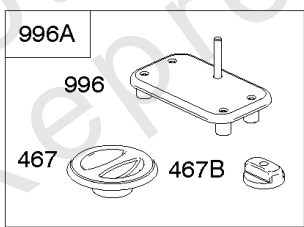

Model Components	Page
Air Cleaners, Muffler.....	4
Alternator, Regulator, Armatures, Electric Starter.....	6
Blower Housing, Flywheel, Air Guides.....	8
Carburetor Overhaul Kit, Engine/Valve Gasket Sets.....	12
Carburetor, Fuel Supply.....	14
Carburetor, Fuel Supply.....	18
Control Brackets, Springs, Links.....	22
Crankcase Cover, Crankshaft, Pistons/Rings, Rods.....	24
Cylinder, Oil Cooler, Governor Control Bracket.....	26
Intake Elbows, Intake Manifold.....	30
Replacement Engine - US & Canada.....	32
Rocker Covers, Cylinder Heads.....	33
Model 54-61 Engine Accessories Catalog.....	35
Maintenance Kits.....	36
Lubrication.....	38
Oil Filter Side Outlet Mufflers.....	40
Center Outlet Mufflers.....	42
Starter Side Outlet Mufflers.....	44
Muffler Bracket Kits.....	46
Speed Control.....	48
Electrical.....	50
Stub Shafts.....	52
Spark Arrester/Deflector.....	54
Air Intake.....	56
Guarding.....	58
Electronic Throttle Kit.....	60