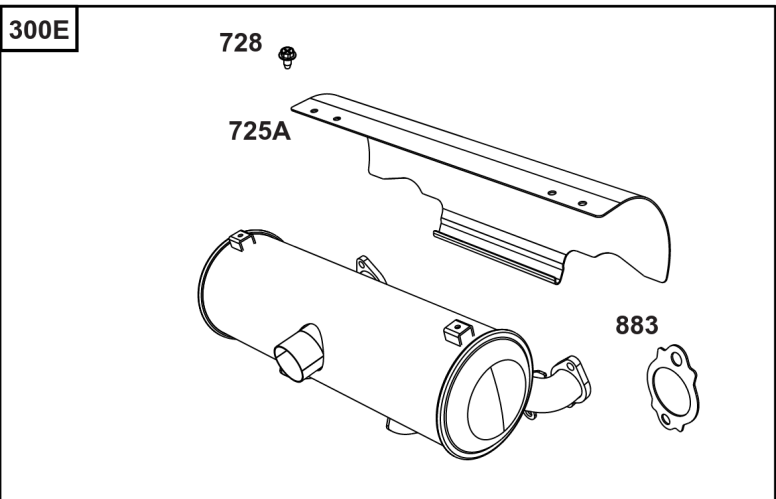

Center Outlet Mufflers

Center Outlet Mufflers

REF NO	PART NO	QTY	DESCRIPTION
22	807362	2	SCREW -(Muffler Bracket)
300	846443	1	MUFFLER -(Vertical Shaft) (Center Outlet) (304 Stainless Steel)
300A	847940	1	MUFFLER -(Vertical Shaft) (Center Outlet) (304 Stainless Steel) (Performance Muffler for 40 HP)
300B	846154	1	MUFFLER -(Horizontal Shaft) (High Mount) (Center Outlet)
300C	847922	1	MUFFLER -(Horizontal Shaft) (High Mount) (Center Outlet) (304 Stainless Steel) (Performance Muffler for 40 HP)
300D	846444	1	MUFFLER -(Horizontal Shaft) (High Mount) (Center Outlet) (304 Stainless Steel)
300E	847478	1	MUFFLER -(Horizontal Shaft) (High Mount) (Center Outlet) (O2 Sensor Port) (EFI)
355	844035	2	WASHER -(Muffler Bracket)
355A	691261	2	WASHER -(Muffler Bracket)
355B	691075	8	WASHER -(Muffler Bracket)
467	846149	4	SCREW -(Exhaust Manifold)
725	841132	1	SHIELD, Heat
725A	847229	1	SHIELD, Heat
728	692067	2	SCREW -(Heat Shield)
740	690941	5	NUT
819	692062	2	SCREW -(Muffler Bracket)
863	848296	1	BRACKET, Muffler
863A	843487	1	BRACKET, Muffler
863B	848296	1	BRACKET, Muffler
883	809872	2	GASKET, Exhaust
1507	848297	1	STUD -(Muffler Bracket)
1507A	848298	2	STUD -(Muffler Bracket)
1507B	846324	2	STUD -(Muffler Bracket)