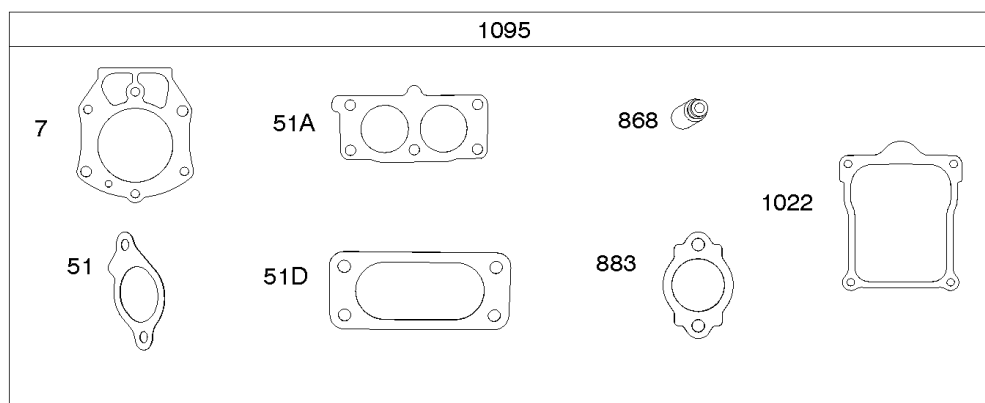

Carburetor Overhaul Kit, Engine/Valve Gasket Sets

REF NO	PART NO	QTY	DESCRIPTION
3	841596		SEAL, Oil -(Magneto Side)
7	809730		GASKET, Cylinder Head
9	842545		GASKET, Breather
20	841596		SEAL, Oil -(PTO Side)
51	841592		GASKET, Intake
51A	809910		GASKET, Intake
51B	841882		GASKET, Intake
51D	843455		GASKET, Intake
94	843295		KIT, Idle Mixture
104	690739		PIN, Float Hinge
105	809759		VALVE, Float Needle
121	843297		KIT, Carburetor Overhaul
122	846245		SPACER, Carburetor
133	809637		FLOAT, Carburetor
137	809645		GASKET, Float Bowl
163	807375		GASKET, Air Cleaner
163A	843117		GASKET, Air Cleaner
163B	841852		GASKET, Air Cleaner -(Air Cleaner)
273	690681		SEAL, O-Ring -(Oil Pump)
276	806476		WASHER, Sealing
358	841122		GASKET SET, Engine
404	809436		WASHER -(Governor Crank)
439	692154		O-RING, Oil Gallery -(Crankcase Cover/Sump or Cylinder Assembly)
468	690690		SEAL, O-Ring -(Oil Pump Screen)
580	809894		SEAL, O-Ring -(Oil Fill Cap)
691	809287		SEAL, Governor Shaft
868	691963		SEAL, Valve
883	809872		GASKET, Exhaust
943	842538		SEAL, O-Ring -(Oil Pump Cover)
1022	809732		GASKET, Rocker Cover
1091	691515		CAP, Limiter
1095	843713		GASKET SET, Valve
1331	809894		SEAL, O-Ring -(Fuel Pump)
1400	809894		SEAL, O-Ring -(Fuel Pump Cover)