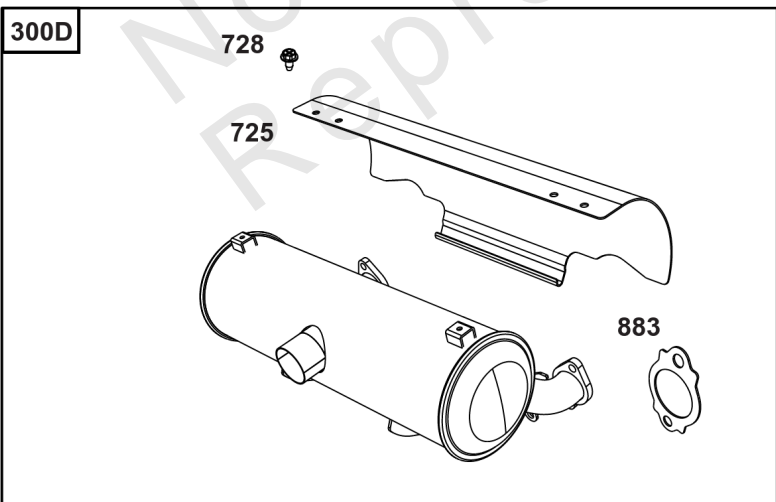

Center Outlet Mufflers

Center Outlet Mufflers

REF NO	PART NO	QTY	DESCRIPTION
22	807362	2	SCREW -(Muffler Bracket)
300	846443	1	MUFFLER -(Vertical Shaft) (Center Outlet) (304 Stainless Steel)
300A	847940	1	MUFFLER -(Vertical Shaft) (Center Outlet) (304 Stainless Steel) (Performance Muffler for 40 HP)
300B	846154	1	MUFFLER -(Horizontal Shaft) (High Mount) (Center Outlet)
300C	847922	1	MUFFLER -(Horizontal Shaft) (High Mount) (Center Outlet) (304 Stainless Steel) (Performance Muffler for 40 HP)
300D	846444	1	MUFFLER -(Horizontal Shaft) (High Mount) (Center Outlet) (304 Stainless Steel)
300E	847478	1	MUFFLER -(Horizontal Shaft) (High Mount) (Center Outlet) (O2 Sensor Port) (EFI)
355	844035	2	WASHER -(Muffler Bracket)
355A	691261	2	WASHER -(Muffler Bracket)
355B	691075	8	WASHER -(Muffler Bracket)
467	846149	4	SCREW -(Exhaust Manifold)
725	841132	1	SHIELD, Heat
725A	847229	1	SHIELD, Heat
728	692067	2	SCREW -(Heat Shield)
740	690941	5	NUT
819	692062	2	SCREW -(Muffler Bracket)
863	848296	1	BRACKET, Muffler
863A	843487	1	BRACKET, Muffler
863B	848296	1	BRACKET, Muffler
883	809872	2	GASKET, Exhaust
1507	848297	1	STUD -(Muffler Bracket)
1507A	848298	2	STUD -(Muffler Bracket)
1507B	846324	2	STUD -(Muffler Bracket)