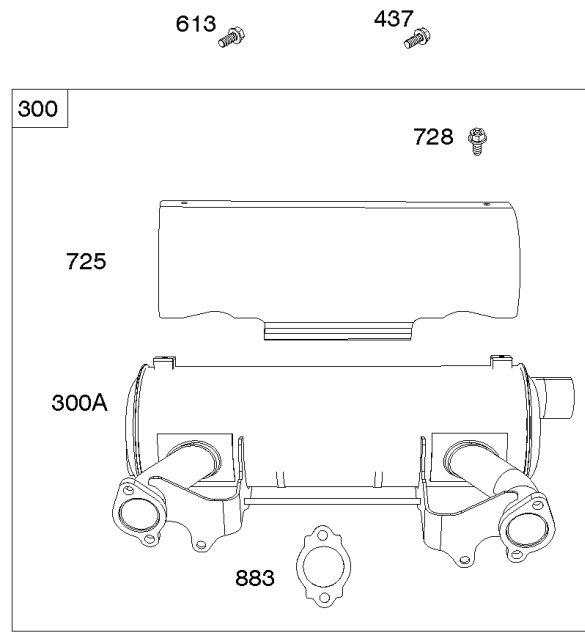

# Parts Manual

Mfg. No: 611477-1121-J1

<b>Model Components</b>	<b>Page</b>
Air Cleaners, Muffler.....	4
Alternator, Regulator, Armatures, Electric Starter.....	6
Blower Housing, Flywheel, Air Guides.....	8
Carburetor Overhaul Kit, Engine/Valve Gasket Sets.....	12
Carburetor, Fuel Supply.....	14
Carburetor, Fuel Supply.....	18
Control Brackets, Springs, Links.....	22
Crankcase Cover, Crankshaft, Pistons/Rings, Rods.....	24
Cylinder, Oil Cooler, Governor Control Bracket.....	26
Intake Elbows, Intake Manifold.....	30
Replacement Engine - US & Canada.....	32
Rocker Covers, Cylinder Heads.....	33
Model 54-61 Engine Accessories Catalog.....	35
Maintenance Kits.....	36
Lubrication.....	38
Oil Filter Side Outlet Mufflers.....	40
Center Outlet Mufflers.....	42
Starter Side Outlet Mufflers.....	44
Muffler Bracket Kits.....	46
Speed Control.....	48
Electrical.....	50
Stub Shafts.....	52
Spark Arrester/Deflector.....	54
Air Intake.....	56
Guarding.....	58
Electronic Throttle Kit.....	60