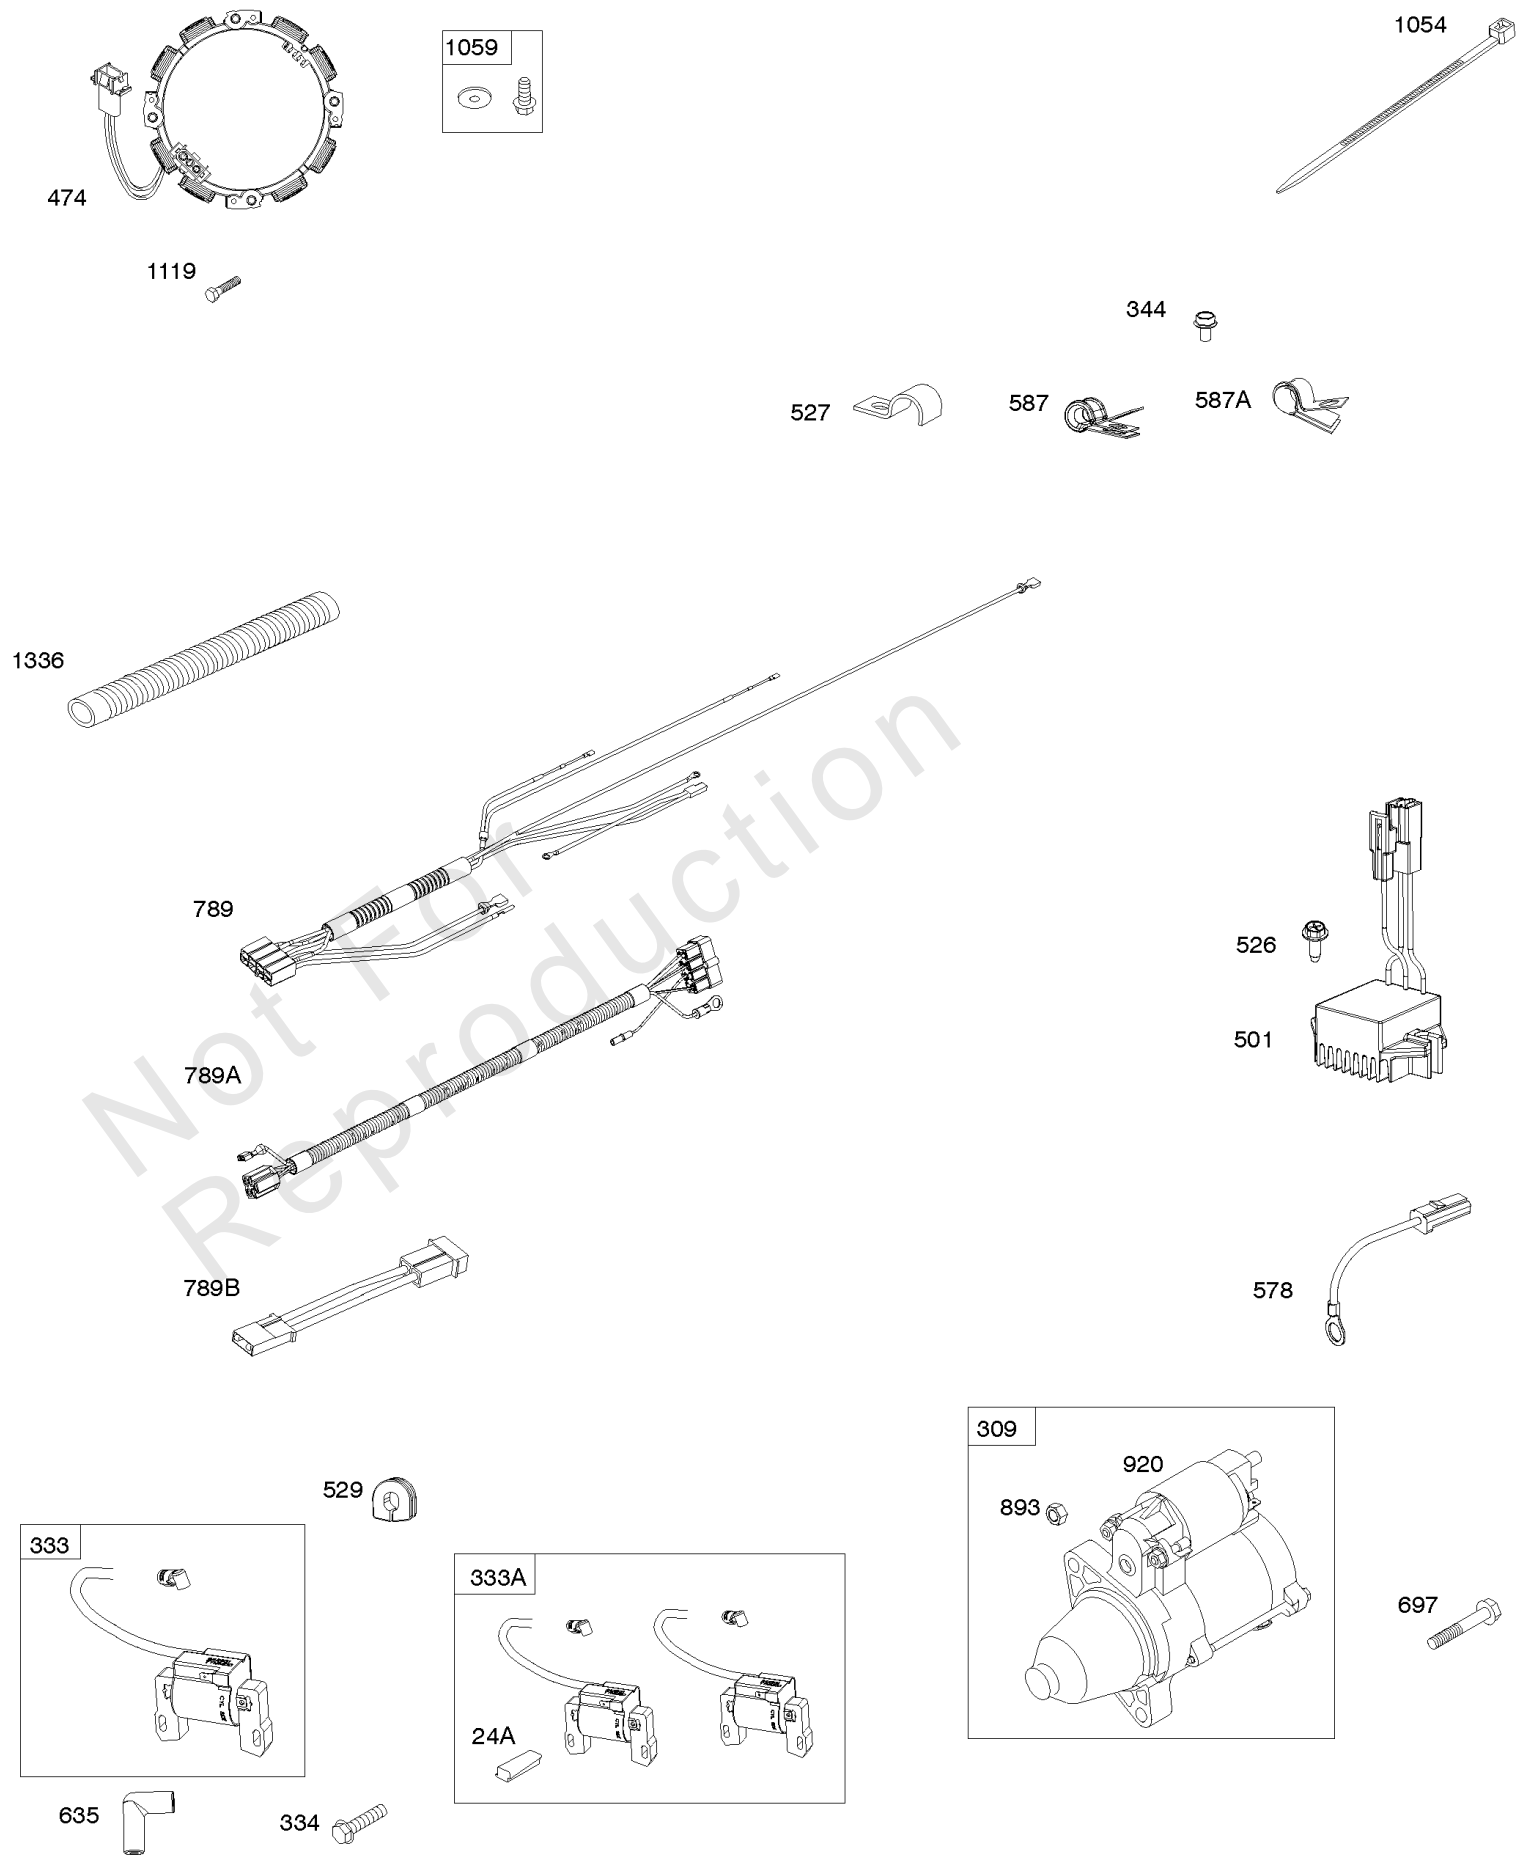

## Air Cleaners, Muffler

REF NO	PART NO	QTY	DESCRIPTION
163A	843117		GASKET, Air Cleaner
167	841855		SEAL, Air Cleaner Nut
300	845741		MUFFLER -(Starter Motor Side Outlet)
300A	846283		MUFFLER -(Starter Motor Side Outlet)
437	846149		SCREW -(Exhaust Manifold) (M8x25mm)
445	841497		FILTER, A/C Cartridge
445A	821136		FILTER, A/C Cartridge
445B	692519		FILTER, A/C Cartridge
467	846008		KNOB, Air Cleaner Cover -(M8)
467A	841846		KNOB, Air Cleaner Cover -(M6)
467B	846007		KNOB, Air Cleaner Cover -(M8)
467C	844618		KNOB, Air Cleaner Cover -(M6)
534	692062		SCREW -(Air Cleaner)
536	809670		CLEANER, Air
582	809878		CLAMP, Air Cleaner
613	692062		SCREW -(Muffler) (M8x18mm)
643	844932		RETAINER, Air Cleaner
646	841849		BRACE, Air Cleanr
711	807385		SCREW -(Carburetor Shield)
717	841886		BRACKET, Air Cleaner
717A	842730		BRACKET, Air Cleaner
725	841132		SHIELD, Heat
728	692067		SCREW -(Heat Shield)
813	807376		CLAMP
875	843118		BASE, Air Cleaner -Used After Code Date 06062200
875A	841851		BASE, Air Cleaner -Used Before Code Date 06062300
883	809872		GASKET, Exhaust
967	692520		FILTER, Pre Cleaner
968	841847		COVER, Air Cleaner
968A	842621		COVER, Air Cleaner
996	846006		SHIELD, Carburetor -(M8 Stud) -Used After Code Date 14012700
996A	846013		SHIELD, Carburetor -(M8 Stud) -Used Before Code Date 14012800
1315	809905		HOSE, Air Cleaner
1328	809907		CAP, A/C Rain
1337	807382		SCREW -(Air Cleaner Clamp)
1406	842623		VALVE, Debris