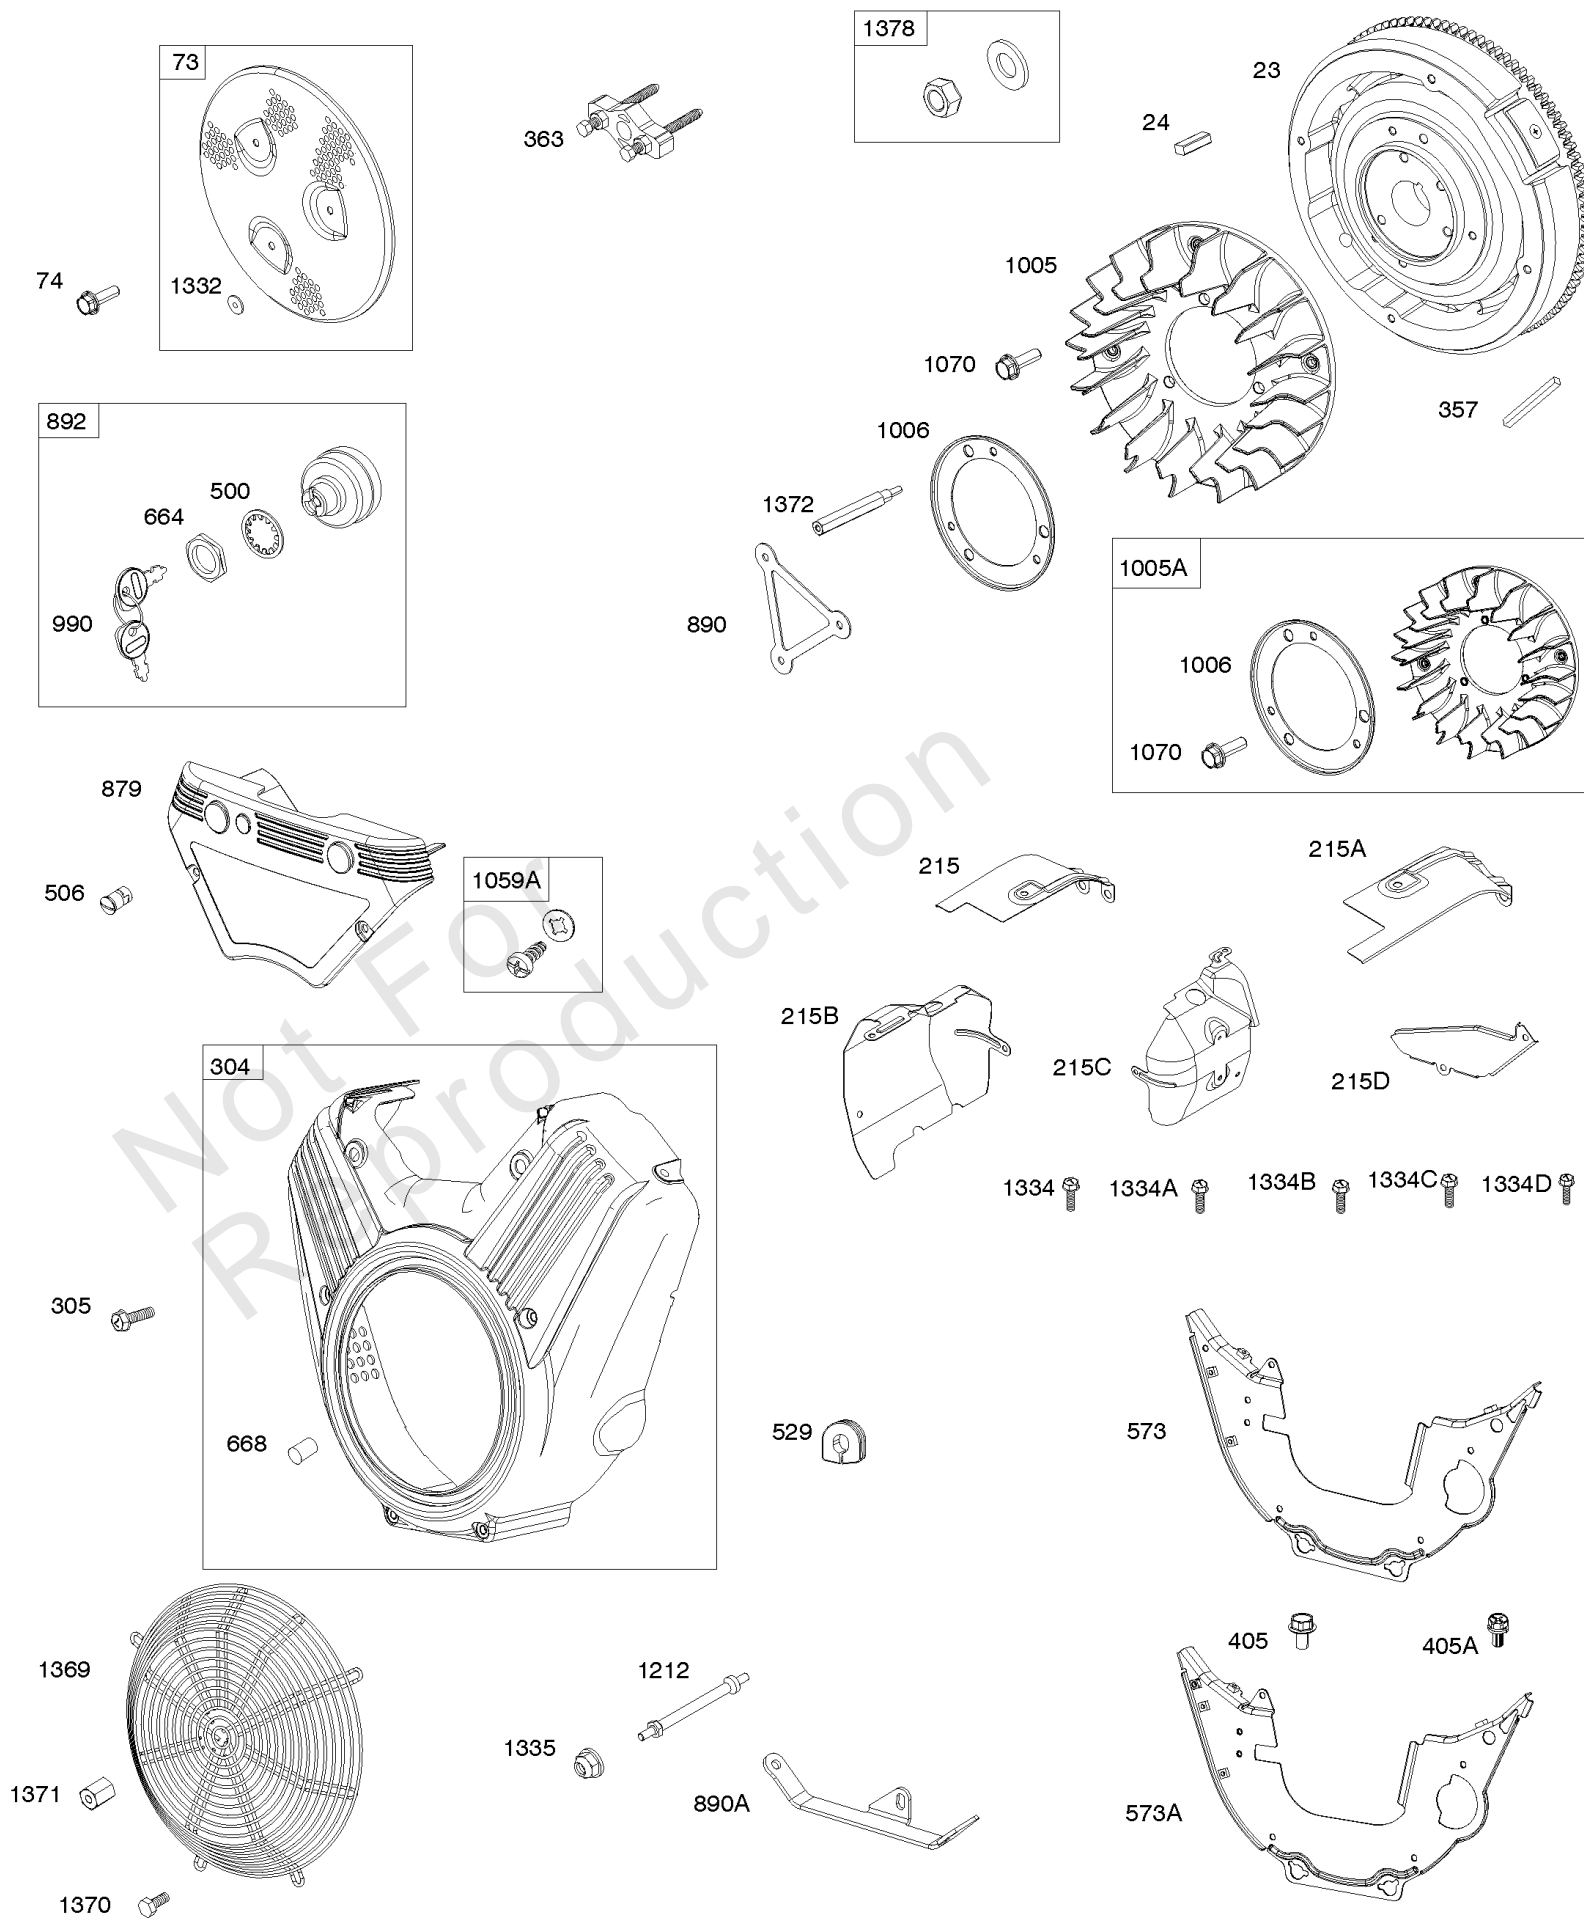

Alternator, Regulator, Armatures, Electric Starter

REF NO	PART NO	QTY	DESCRIPTION
24A	843837		KEY, Flywheel -(Offset Key) (Aluminum) -Used Before Code Date 06111500
309	845760		MOTOR, Starter
333	845126		ARMATURE, Magneto -Used After Code Date 06111400
333A	843860		ARMATURE, Magneto -(Includes Offset Flywheel Key) -Used Before Code Date 06111500
334	692066		SCREW -(Magneto Armature)
344	841233		SCREW -(Cable Clamp)
474	846882		ALTERNATOR
501	593843		REGULATOR
526	690717		SCREW -(Regulator)
527	690423		CLAMP, Tube
529	690744		GROMMET
578	846899		WIRE ASSEMBLY -(Regulator to Starter Motor) -Used After Code Date 15110100
587	846866		CLAMP, Cable
587A	807116		CLAMP, Tube
635	692076		BOOT, Spark Plug
697	690711		SCREW -(Starter Motor) (Drive Cap)
789	809906		HARNESS, Wiring -Used Before Code Date 15110200
789	847060		HARNESS, Wiring -Used After Code Date 15110100
789A	809967		HARNESS, Wiring
789B	843364		HARNESS, Wiring -(Fuel Solenoid)
893	845758		NUT -(Starter Solenoid)
920	845757		SOLENOID, Starter
1054	280275		TIE, Cable
1059	698516		KIT, Screw/Washer -(Alternator)
1119	691552		SCREW -(Alternator)
1336	841015		SHIELD, Wire Protective