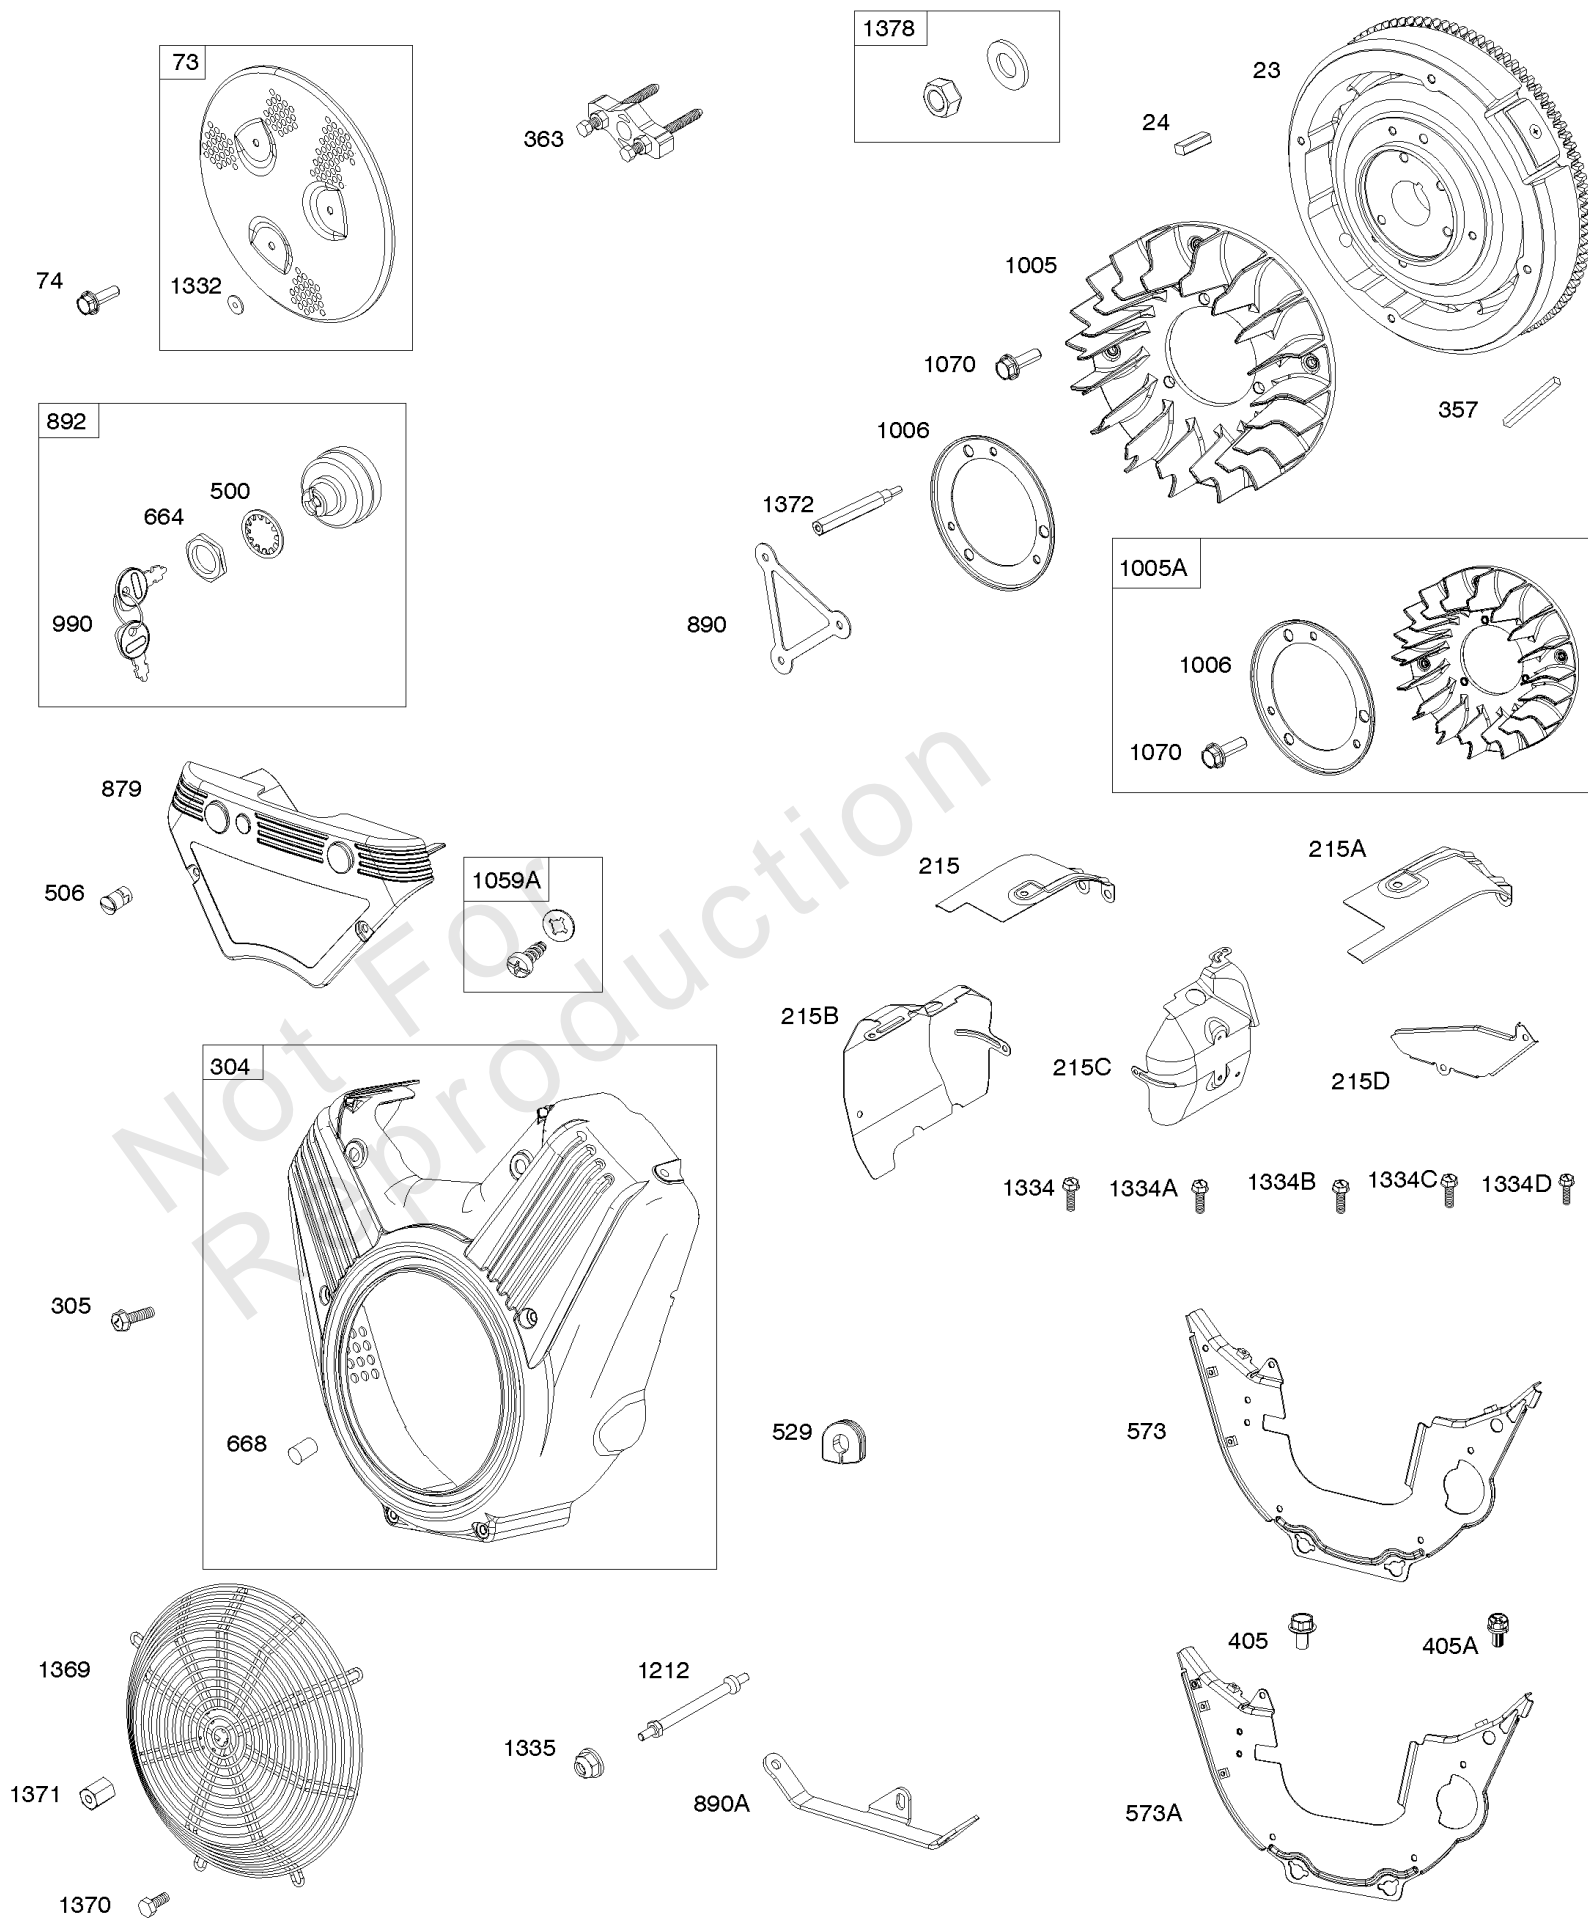

Blower Housing, Flywheel, Air Guides

REF NO	PART NO	QTY	DESCRIPTION
23	844385		FLYWHEEL
24	796335		KEY, Flywheel -(Steel) -Used After Code Date 07122700
24	222698S		KEY, Flywheel -(Aluminum) -Used Before Code Date 07122800
73	841840		SCREEN, Rotating
74	809947		SCREW -(Rotating Screen)
215	809728		GUIDE, Air -(Cylinder 1)
215A	809737		GUIDE, Air -(Cylinder 2)
215B	809897		GUIDE, Air -(Cylinder #2)
215C	809738		GUIDE, Air -(Cylinder #1)
215D	809739		GUIDE, Air -(Valley)
304	846481		HOUSING, Blower -(Oil Cooler)
305	807435		SCREW -(Blower Housing) (M6x20mm)
357	691483		KEY, Drive Pulley -(PTO Side)
363	19203		PULLER, Flywheel
405	841233		SCREW -(Back Plate) (M6x10mm)
405A	841735		SCREW -(Back Plate) (M6x14mm)
500	691086		WASHER -(Key Switch)
506	809957		SCREW -(Carburetor/EFI Cover) -Used Before Code Date 11041800
529	690744		GROMMET
573A	842712		PLATE, Back
664	691087		NUT -(Key Switch)
668	841974		SPACER -(Blower Housing)
879	809955		COVER, Carburetor/EFI
890	809987		BRACKET, Support -(Rotating Screen)
890A	841614		BRACKET, Support
892	692318		SWITCH, Key
990	691959		SET, Key
1005	846996		FAN, Flywheel -Used After Code Date 15080600
1005A	847199		FAN, Flywheel -Used Before Code Date 15080700
1006	847198		RETAINER, Fan
1059A	845300		KIT, Screw/Washer -(Carburetor/EFI Cover) -Used After Code Date 11041700
1070	807435		SCREW -(Flywheel Fan)
1212	809958		STUD -(Blower Housing)