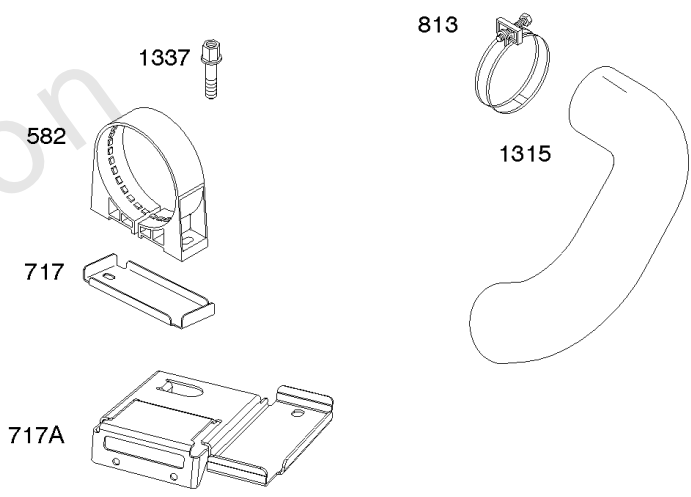

# Parts Manual

Mfg. No: 611477-1121-J1

<b>Model Components</b>	<b>Page</b>
Air Cleaners, Muffler.....	4
Alternator, Regulator, Armatures, Electric Starter.....	6
Blower Housing, Flywheel, Air Guides.....	8
Carburetor Overhaul Kit, Engine/Valve Gasket Sets.....	12
Carburetor, Fuel Supply.....	14
Carburetor, Fuel Supply.....	18
Control Brackets, Springs, Links.....	22
Crankcase Cover, Crankshaft, Pistons/Rings, Rods.....	24
Cylinder, Oil Cooler, Governor Control Bracket.....	26
Intake Elbows, Intake Manifold.....	30
Replacement Engine - US & Canada.....	32
Rocker Covers, Cylinder Heads.....	33
Model 54-61 Engine Accessories Catalog.....	35
Maintenance Kits.....	36
Lubrication.....	38
Oil Filter Side Outlet Mufflers.....	40
Center Outlet Mufflers.....	42
Starter Side Outlet Mufflers.....	44
Muffler Bracket Kits.....	46
Speed Control.....	48
Electrical.....	50
Stub Shafts.....	52
Spark Arrester/Deflector.....	54
Air Intake.....	56
Guarding.....	58
Electronic Throttle Kit.....	60