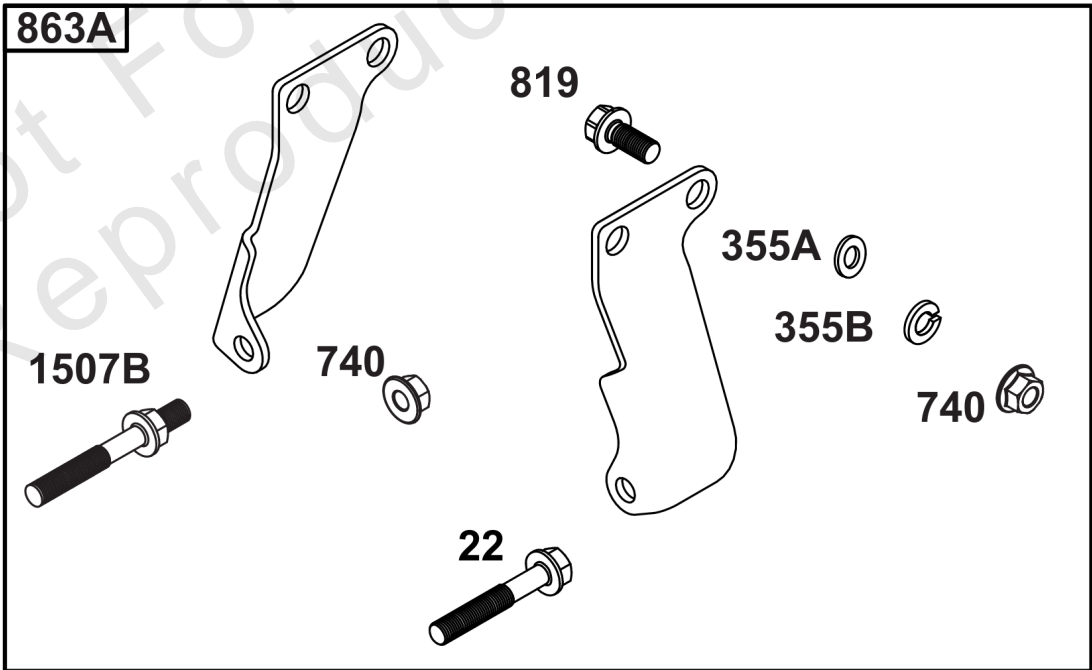

Muffler Bracket Kits

REF NO	PART NO	QTY	DESCRIPTION
22	807362	2	SCREW -(Muffler Bracket)
355	844035	2	WASHER -(Muffler Bracket)
355A	691261	2	WASHER -(Muffler Bracket)
355B	691075	8	WASHER -(Muffler Bracket)
740	690941	6	NUT -(Muffler Bracket)
819	692062	2	SCREW -(Muffler Bracket)
863	848316	1	BRACKET, Muffler -(Vertical)
863A	843487	1	BRACKET, Muffler -(Horizontal)
863B	848296	1	BRACKET, Muffler -(Vertical)
1507	848297	1	STUD -(Muffler Bracket)
1507A	848298	2	STUD -(Muffler Bracket)
1507B	846324	2	STUD -(Muffler Bracket)