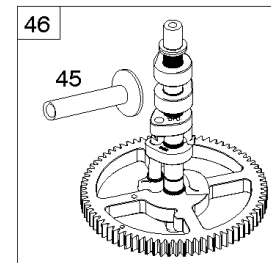

1319 WARNING LABEL

WARNING
Read and follow operating instructions before starting engine.
Operate in a well-ventilated area. Do not breathe the exhaust.
Do not drink alcohol before starting engine.
Do not operate the engine with a loose or damaged spark plug.
Do not touch the engine or any moving parts when the engine is running.
Do not touch the engine or any moving parts when the engine is hot.

REQUIRED when replacing parts with warning labels affixed.

1319A WARNING LABEL

REQUIRED when replacing parts with warning labels affixed.

1058 OPERATOR'S MANUAL

1036 EMISSIONS LABEL