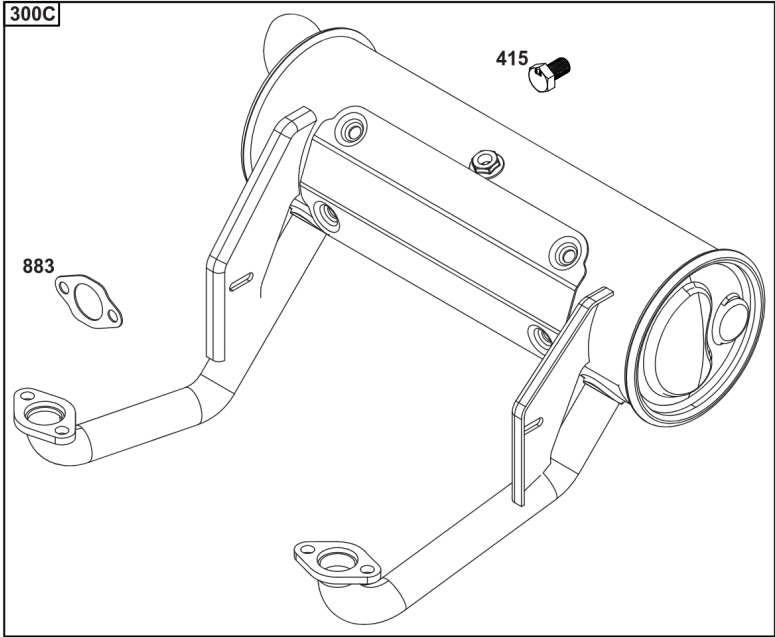

Engine Mounted Above Deck Mufflers

Not For
Reproduction

Engine Mounted Above Deck Mufflers

REF NO	PART NO	QTY	DESCRIPTION
300C	595138	1	MUFFLER -(Oil Filter Side Outlet) (Self-Supporting) (O2 Sensor Port)
300D	595139	1	MUFFLER -(Starter Side Outlet) (Self-Supporting) (O2 Sensor Port)
415	596859	1	PLUG -(O2 Sensor Port)
883	594365	2	GASKET, Exhaust

Not For Reproduction