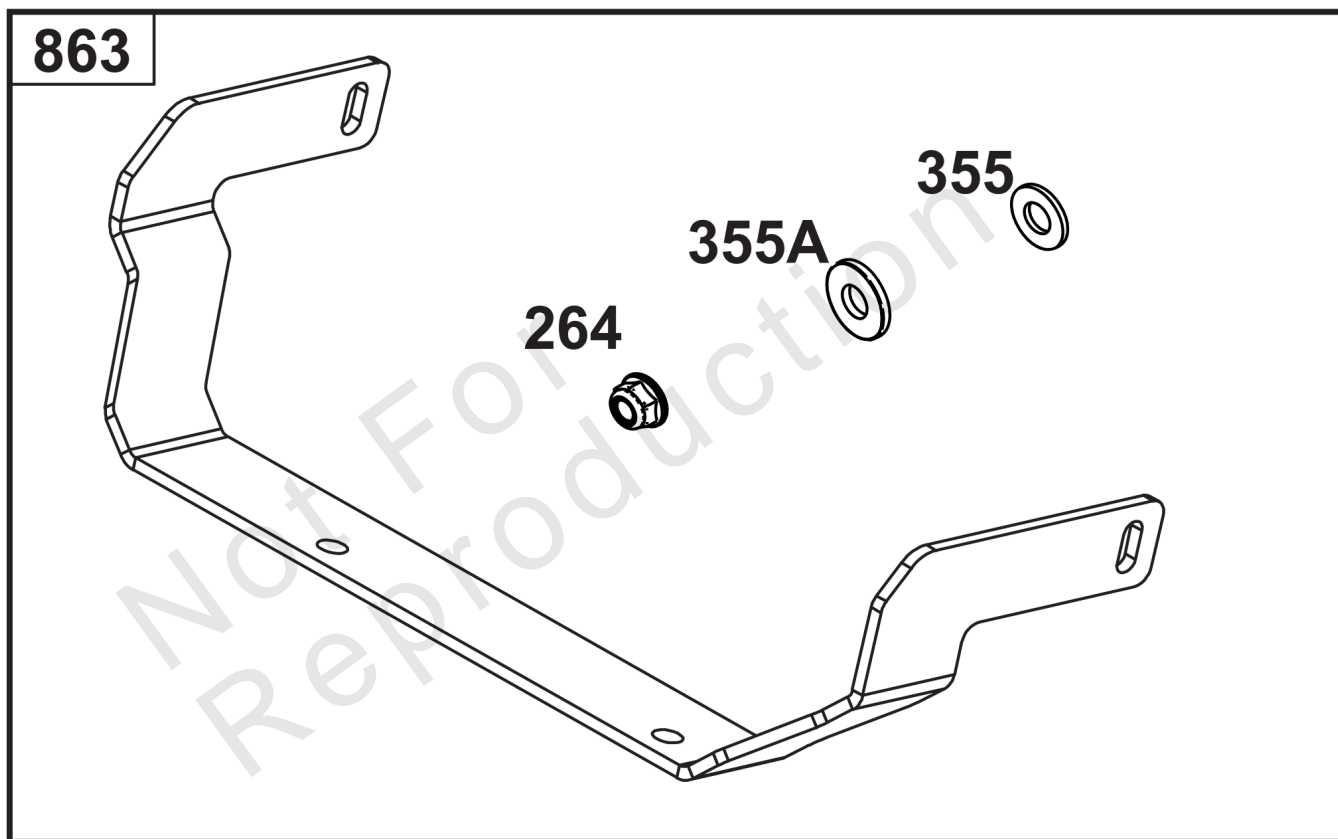

Speed Control

REF NO	PART NO	QTY	DESCRIPTION
265	691024	1	CLAMP, Casing -(Casing Clamp for Hard Casing)
265A	690798	1	CLAMP, Casing -(Casing Clamp for Soft Casing)
267	792629	1	SCREW -(Screw for Casing Clamp)
269	93907	1	WIRE, Control -(Control Wire 100')
271	691028	1	LEVER, Control -(Speed Control Lever Assembly)
271A	692105	1	LEVER, Control -("L" formed end Speed Control Lever Assembly)
271B	692541	1	LEVER, Control -("Z" formed end Speed Control Lever Assembly)
416	595196	1	BRACKET, Throttle Cable -(Casing Clamp for Snap-In Casing)

Not For Reproduction