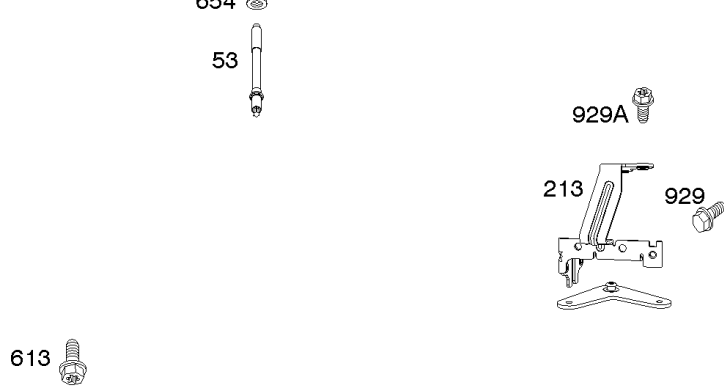

Cylinder Head, Rocker Arm Cover, Intake Manifold

REF NO	PART NO	QTY	DESCRIPTION
5	799088		HEAD, Cylinder -(Cylinder #1)
5A	799089		HEAD, Cylinder -(Cylinder #2)
7	796851		GASKET, Cylinder Head
13	793988		SCREW -(Cylinder Head)
33	793557		VALVE, Exhaust
34	793556		VALVE, Intake
35	694865		SPRING, Valve -(Intake)
36	694865		SPRING, Valve -(Exhaust)
42	499586		KEEPER, Valve
45	690977		TAPPET, Valve
50	797503		MANIFOLD, Intake
51	796876		GASKET, Intake
51A	690949		GASKET, Intake
53	690951		STUD -(Carburetor)
54	699816		SCREW -(Intake Manifold)
122	798759		SPACER, Carburetor
163	691001		GASKET, Air Cleaner
192	690083		ADJUSTER, Rocker Arm
213	799510		BRACKET, Choke Control
337	491055S		PLUG, Spark
337	84007216		PLUG, SPARK -(China Only)
383	19576S		WRENCH, Spark Plug
415	794903		PLUG -(Sump)
613	690341		SCREW -(Muffler)
635	692076		BOOT, Spark Plug
654	690958		NUT -(Carburetor)
798	697890		SCREW -(Rocker Arm)
868	690968		SEAL, Valve
883	690970		GASKET, Exhaust
914	691127		SCREW -(Rocker Cover)
918A	596163		HOSE, Vacuum -Used Before Code Date 19091800
918A	593641		HOSE, Vacuum -Used After Code Date 19091700
929	691003		SCREW -(Choke Control Bracket)
929A	794904		SCREW -(Choke Control Bracket)
964	799159		CAP, Connector
1022	690971		GASKET, Rocker Cover
1023	793146		COVER, Rocker -(Cylinder #1)
1023A	499600		COVER, Rocker -(Cylinder #2)

Cylinder Head, Rocker Arm Cover, Intake Manifold

Mfg. No: 49T777-0001-G1