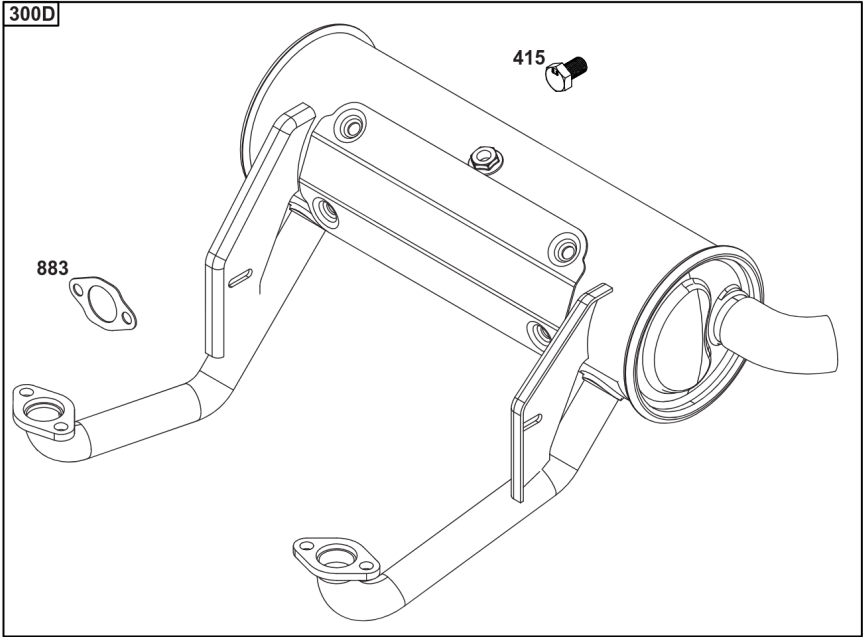

Engine Mounted Above Deck Mufflers

Not For
Reproduction

Engine Mounted Above Deck Mufflers

REF NO	PART NO	QTY	DESCRIPTION
300C	595138	1	MUFFLER -(Oil Filter Side Outlet) (Self-Supporting) (O2 Sensor Port)
300D	595139	1	MUFFLER -(Starter Side Outlet) (Self-Supporting) (O2 Sensor Port)
415	596859	1	PLUG -(O2 Sensor Port)
883	594365	2	GASKET, Exhaust

Not For Reproduction