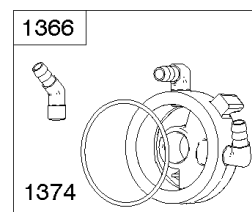

Engine Sump, Lubrication, Oil Cooler

REF NO	PART NO	QTY	DESCRIPTION
4	797502		SUMP, Engine
12	591911		GASKET, Crankcase
15	690946		PLUG, Oil Drain
20	795387		SEAL, Oil -(PTO Side)
22	694966		SCREW -(Crankcase Cover/Sump)
186	796532		CONNECTOR, Hose -(Oil Drain)
219	793338		GEAR, Governor
220	799772		WASHER -(Governor Gear)
221	841026		CUP, Governor
287	697820		SCREW -(Dipstick Tube)
305	691005		SCREW -(Blower Housing)
400	796862		COOLER, Oil
404	690442		WASHER -(Governor Crank)
415	794903		PLUG -(Sump)
448	799103		BRACKET, Oil Cooler
512	796530		HOSE, Oil Drain
523	691036		DIPSTICK
524	691032		SEAL, O-Ring
525	691037		TUBE, Dipstick
552	796638		BUSHING, Governor Crank
552A	690553		BUSHING, Governor Crank
601A	841597		CLAMP, Hose
615	698290		RETAINER, Governor Shaft
616	691045		CRANK, Governor
691	790574		SEAL, Governor Shaft
742	690328		RETAINER, E Ring
750	796208		SCREW -(Oil Pump Cover)
829	799104		HOSE, Oil Cooler -(Oil Cooler Hose)
842	691031		SEAL, O-Ring -(Dipstick Tube)
847	499602		DIPSTICK/TUBE ASSEMBLY
943	796222		SEAL, O-Ring -(Oil Pump Cover)
965	796221		COVER, Oil Pump
1017	796214		SCREEN, Oil Pump
1024	794644		PUMP-OIL
1027	795890		FILTER, Oil -(Yellow)
1028	796864		ADAPTER, Oil Filter
1366	799131		DIVERTER, Oil Cooler
1373	695629		SCREW -(Oil Cooler Bracket)
1373A	799105		SCREW -(Oil Cooler Bracket)
1374	796863		SEAL, O-Ring -(Oil Cooler Diverter)