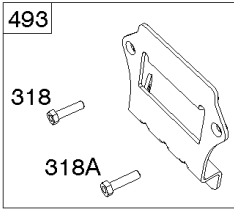

REQUIRED when replacing parts with warning labels affixed.

1319A WARNING LABEL

REQUIRED when replacing parts with warning labels affixed.

1058 OPERATOR'S MANUAL

1036 EMISSIONS LABEL

Cylinder, Crankshaft, Camshaft, Air Guides

REF NO	PART NO	QTY	DESCRIPTION
1058	279348TRI		MANUAL, Operator's
1319	794467		LABEL, Warning
1319A	797669		LABEL, Warning

Not For Reproduction

ECU Module

REF NO	PART NO	QTY	DESCRIPTION
318	691127		SCREW -(Mounting Bracket)
318A	792629		SCREW -(Mounting Bracket) (Electronic Choke Module To Mounting Bracket)
493	797176		BRACKET, Mounting -(Electronic Choke)
640	796913		WIRE ASSEMBLY -(Thermistor)
1436	799108		MOTOR, Stepper/Bracket
1437	699891		SCREW -(Stepper/Bracket Motor)
1438	796352S		MODULE, Electronic Choke
1439	794904		SCREW -(Thermistor Wire Assembly)