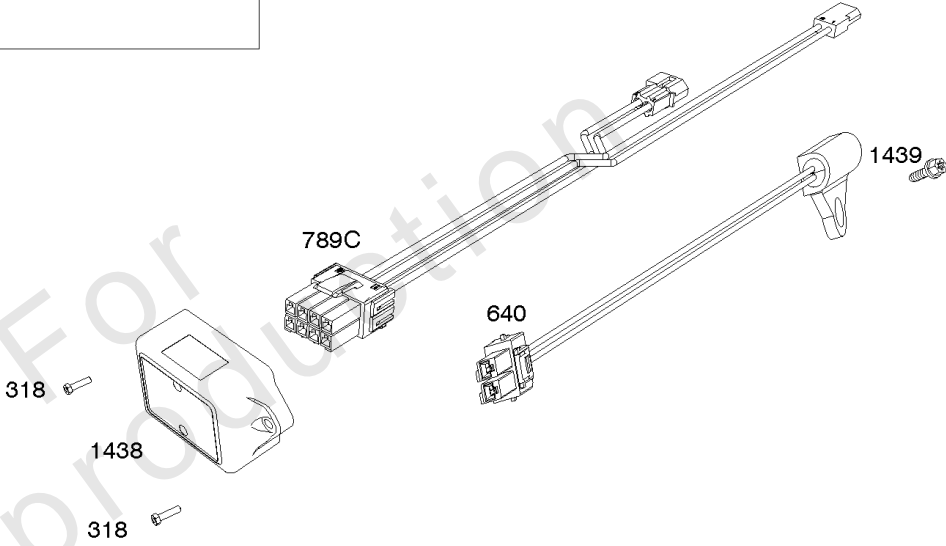

REF NO	PART NO	QTY	DESCRIPTION
1058	279348TRI		MANUAL, Operator's
1319	794467		LABEL, Warning
1319A	797669		LABEL, Warning

Not For Reproduction

ECU Module

REF NO	PART NO	QTY	DESCRIPTION
318	691127		SCREW -(Mounting Bracket)
318A	792629		SCREW -(Mounting Bracket) (Electronic Choke Module To Mounting Bracket)
493	797176		BRACKET, Mounting -(Electronic Choke)
640	796913		WIRE ASSEMBLY -(Thermistor)
1436	799108		MOTOR, Stepper/Bracket
1437	699891		SCREW -(Stepper/Bracket Motor)
1438	796352S		MODULE, Electronic Choke
1439	794904		SCREW -(Thermistor Wire Assembly)