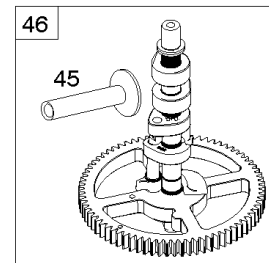

1319 WARNING LABEL

WARNING
Read and follow Operating Instructions before starting engine.
Operate in a well-ventilated area. Do not breathe the fumes.
Do not drink alcohol before starting engine.
Do not operate the engine with a full tank of fuel.
Do not touch the engine or any moving parts.
Do not touch the engine or any moving parts when the engine is hot.

REQUIRED when replacing parts with warning labels affixed.

1319A WARNING LABEL

REQUIRED when replacing parts with warning labels affixed.

1058 OPERATOR'S MANUAL

1036 EMISSIONS LABEL