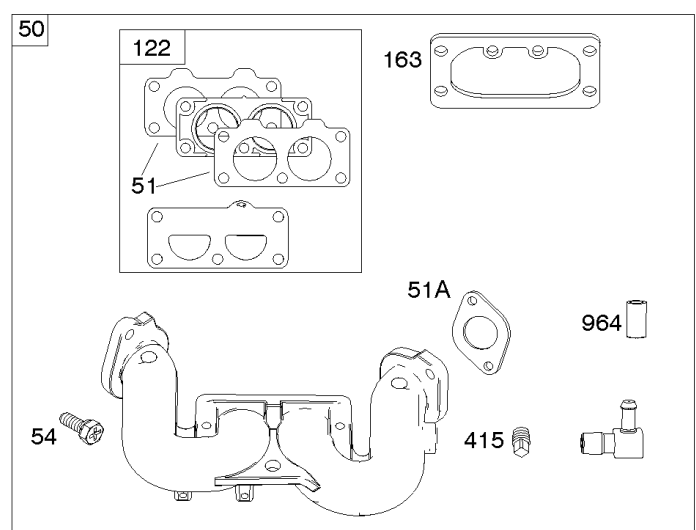

Cylinder Head, Rocker Arm Cover, Intake Manifold

REF NO	PART NO	QTY	DESCRIPTION
5	799088		HEAD, Cylinder -(Cylinder #1)
5A	799089		HEAD, Cylinder -(Cylinder #2)
7	796851		GASKET, Cylinder Head
13	793988		SCREW -(Cylinder Head)
33	793557		VALVE, Exhaust
34	793556		VALVE, Intake
35	694865		SPRING, Valve -(Intake)
36	694865		SPRING, Valve -(Exhaust)
42	499586		KEEPER, Valve
45	690977		TAPPET, Valve
50	797503		MANIFOLD, Intake
51	796876		GASKET, Intake
51A	690949		GASKET, Intake
53	690951		STUD -(Carburetor)
54	699816		SCREW -(Intake Manifold)
122	798759		SPACER, Carburetor
163	691001		GASKET, Air Cleaner
192	690083		ADJUSTER, Rocker Arm
213	799510		BRACKET, Choke Control
337	491055S		PLUG, Spark
337	84007216		PLUG, SPARK -(China Only)
383	19576S		WRENCH, Spark Plug
415	794903		PLUG -(Sump)
613	690341		SCREW -(Muffler)
635	692076		BOOT, Spark Plug
654	690958		NUT -(Carburetor)
798	697890		SCREW -(Rocker Arm)
868	690968		SEAL, Valve
883	690970		GASKET, Exhaust
914	691127		SCREW -(Rocker Cover)
918A	596163		HOSE, Vacuum -Used Before Code Date 19091800
918A	593641		HOSE, Vacuum -Used After Code Date 19091700
929	691003		SCREW -(Choke Control Bracket)
929A	794904		SCREW -(Choke Control Bracket)
964	799159		CAP, Connector
1022	690971		GASKET, Rocker Cover
1023	793146		COVER, Rocker -(Cylinder #1)
1023A	499600		COVER, Rocker -(Cylinder #2)

Cylinder Head, Rocker Arm Cover, Intake Manifold

Mfg. No: 49T777-0001-G1