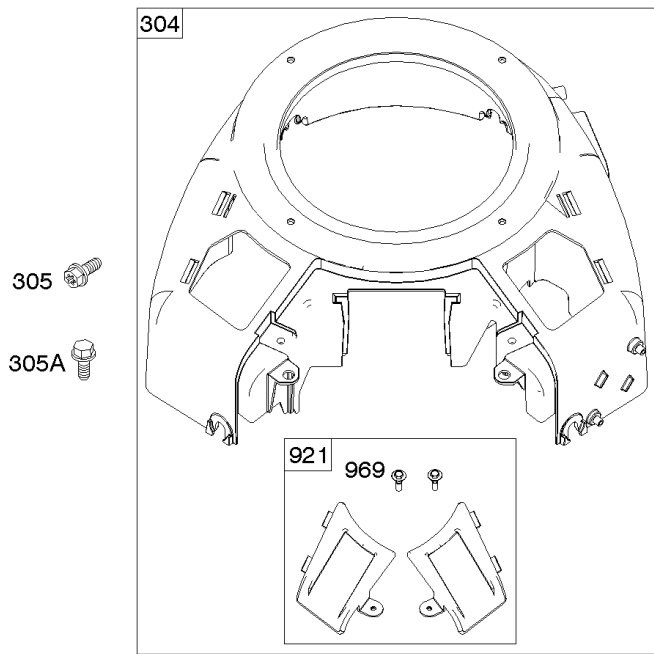

Model Components	Page
Blower Housing, Air Cleaner.	4
Carburetor, Fuel Supply.	6
Cylinder Head, Rocker Arm Cover, Intake Manifold.	10
Cylinder, Crankshaft, Camshaft, Air Guides.	14
ECU Module.	18
Engine Sump, Lubrication, Oil Cooler.	20
Engine/Valve Gasket Set, Carburetor Overhaul Kit.	22
Flywheel, Controls, Wire Harness, Alternator, Starter.	24
Replacement Engine - Europe, Middle East & Africa.	26
Replacement Engine - US & Canada.	27
Model 40, 44 & 49 Engine Accessories Catalog.	28
Maintenance Kits.	29
Engine Mounted Below Deck Mufflers.	31
Engine Mounted Above Deck Mufflers.	33
Spark Arrester/Deflector.	35
Lubrication.	37
Implement Mounted Above Deck Mufflers.	39
Exhaust/Muffler Configurations.	41
Electrical.	43
Flywheel Guards.	45
Speed Control.	47
Muffler Mounting Hardware.	49

Not For
Reproduction