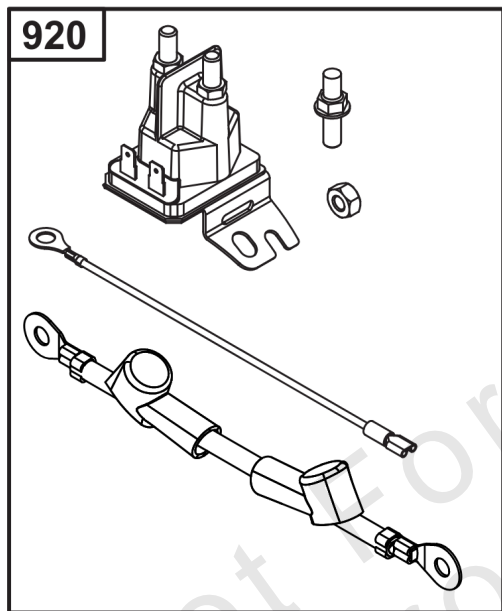

Electrical

REF NO	PART NO	QTY	DESCRIPTION
578	84007350	1	WIRE ASSEMBLY -(Wire Harness Adapter Aids in repowering engine application with Male 6-Pin connector and wires create custom adapter configurations.)
578A	19631	1	TOOL, CUSTOM HARNESS -(6-pin Wire Harness Adapter) (Aids in repowering engine application to an EFI engine)
853	84003359	1	ADAPTER, WIRE -(Wire Harness Adapter) (Aids in repowering ExMark) (Flat 6-spade connector to Briggs & Stratton 6-Pin connector)
920	84002147	1	SOLENOID, STARTER -(Starter Solenoid Kit) (Aids in Repowering when original is solenoid shift)
983	5103809YP	1	LIGHT, Indicator -(MIL Light Indicator) (LED Red)
1616	19626	1	CODE READER -(Tiny Scan Code Reader)

Not For Reproduction