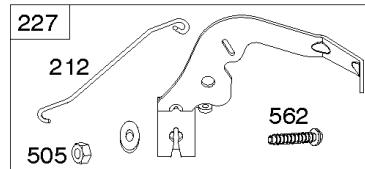

1319 WARNING LABEL

WARNING
Read and follow Operating Instructions before starting engine.
Operate in a well-ventilated area. Do not breathe the exhaust.
Do not touch the engine or exhaust system while it is running.
Do not touch the engine or exhaust system immediately after it has been running.
Do not touch the engine or exhaust system if you have been exposed to exhaust gas.
Do not touch the engine or exhaust system if you have been exposed to exhaust gas.

REQUIRED when replacing parts with warning labels affixed.

1319A WARNING LABEL

REQUIRED when replacing parts with warning labels affixed.

1058 OPERATOR'S MANUAL

1036 EMISSIONS LABEL