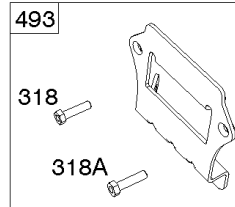

REQUIRED when replacing parts with warning labels affixed.

1319A WARNING LABEL

REQUIRED when replacing parts with warning labels affixed.

1058 OPERATOR'S MANUAL

1036 EMISSIONS LABEL

Cylinder, Crankshaft, Camshaft, Air Guides

REF NO	PART NO	QTY	DESCRIPTION
1058	279348TRI		MANUAL, Operator's
1319	794467		LABEL, Warning
1319A	797669		LABEL, Warning

Not For Reproduction

ECU Module

REF NO	PART NO	QTY	DESCRIPTION
318	691127		SCREW -(Mounting Bracket)
318A	792629		SCREW -(Mounting Bracket) (Electronic Choke Module To Mounting Bracket)
493	797176		BRACKET, Mounting -(Electronic Choke)
640	796913		WIRE ASSEMBLY -(Thermistor)
789C	796914		HARNESS, Wiring
1436	799108		MOTOR, Stepper/Bracket
1437	699891		SCREW -(Stepper/Bracket Motor)
1438	796352S		MODULE, Electronic Choke
1439	794904		SCREW -(Thermistor Wire Assembly)