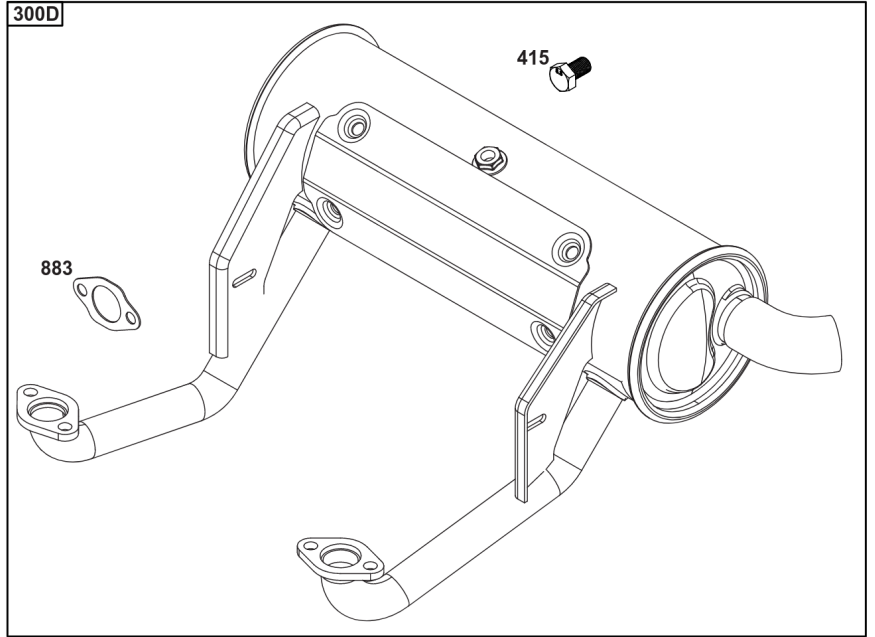

Engine Mounted Above Deck Mufflers

Not For
Reproduction

Engine Mounted Above Deck Mufflers

REF NO	PART NO	QTY	DESCRIPTION
300C	595138	1	MUFFLER -(Oil Filter Side Outlet) (Self-Supporting) (O2 Sensor Port)
300D	595139	1	MUFFLER -(Starter Side Outlet) (Self-Supporting) (O2 Sensor Port)
415	596859	1	PLUG -(O2 Sensor Port)
883	594365	2	GASKET, Exhaust

Not For Reproduction