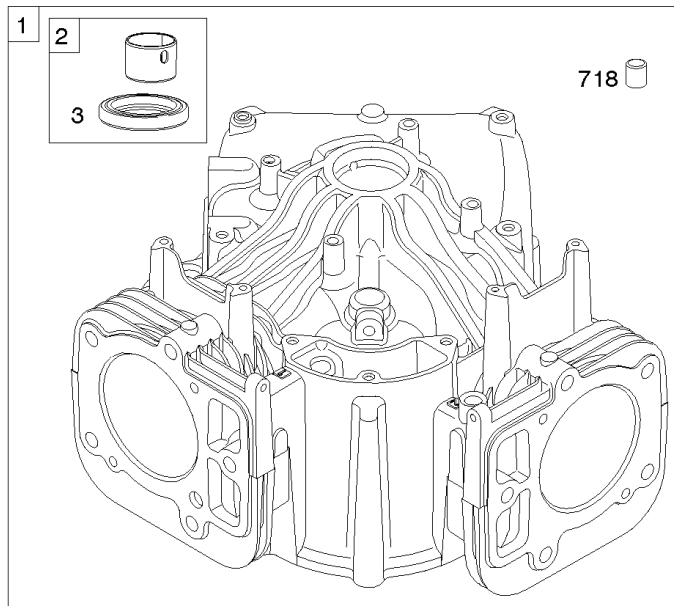

REF NO	PART NO	QTY	DESCRIPTION
1	591696		CYLINDER ASSEMBLY
2	797673		KIT, Bushing/Seal -(Magneto Side)
3	391086S		SEAL, Oil -(Magneto Side)
8	792185		BREATHER ASSEMBLY
9	690937		GASKET, Breather
10	691108		SCREW -(Breather Assembly)
11	792184		TUBE-BREATHER
16	796855		CRANKSHAFT
24	796335		KEY, Flywheel
25	796909		PISTON ASSEMBLY -(Standard)
25	796910		PISTON ASSEMBLY -(.020 Oversize)
26	796911		SET, Ring -(Standard)
26	796912		SET, Ring -(.020 Oversize)
27	690975		LOCK, Piston Pin
28	696581		PIN, Piston -(Standard)
29	796209		ROD, Connecting
32	690976		SCREW -(Connecting Rod)
45	690977		TAPPET, Valve
46	797242		CAMSHAFT
212	695238		LINK, Throttle
227	798856		LEVER, Governor Control
250	690957		RETAINER, Breather
252	794389		COLLECTOR-OIL
306	796852		SHIELD-CYLINDER -(Cylinder #1)
306A	591666		SHIELD-CYLINDER -(Cylinder #2)
307	691003		SCREW -(Cylinder Shield)
307A	691108		SCREW -(Cylinder Shield)
377	690979		KEY, Woodruff
405	697820		SCREW -(Back Plate)
447	691003		SCREW -(Air Guide Cover)
505	691029		NUT -(Governor Control Lever)
562	690311		BOLT -(Governor Control Lever)
573	790444		PLATE, Back
718	690959		PIN, Locating
741	690980		GEAR, Timing
850	100106		SEALANT, Liquid
865	591667		COVER, Air Guide -(Valley)
1036	-----		Label-Emissions -(Available From A Briggs & Stratton Authorized Dealer)