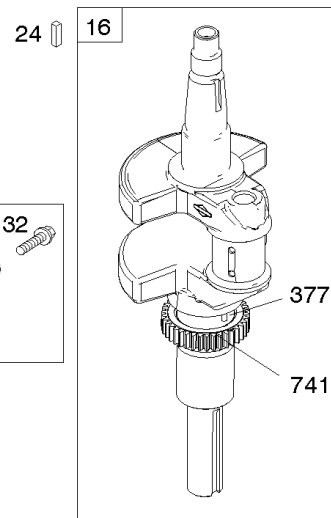

1319 WARNING LABEL

WARNING
Read and follow Operating Instructions before starting engine.
Operate in a well-ventilated area. Do not breathe the exhaust.
Do not touch the engine or exhaust system while it is running.
Do not touch the engine or exhaust system immediately after it has been running.
Do not touch the engine or exhaust system if you have been exposed to exhaust gas.
Do not touch the engine or exhaust system if you have been exposed to exhaust gas.

REQUIRED when replacing parts with warning labels affixed.

1319A WARNING LABEL

REQUIRED when replacing parts with warning labels affixed.

1058 OPERATOR'S MANUAL

1036 EMISSIONS LABEL