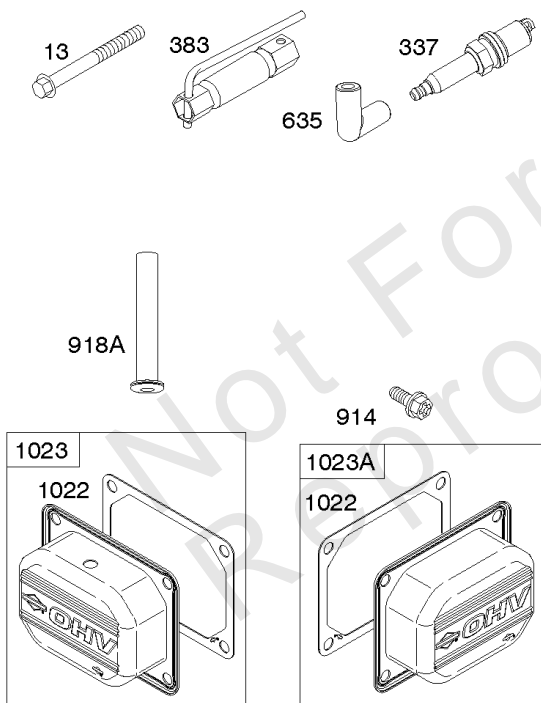

Carburetor, Fuel Supply

REF NO	PART NO	QTY	DESCRIPTION
51A	690949		GASKET, Intake
93	845864		BUSHING, Throttle Shaft
95	690718		SCREW -(Throttle Valve)
98	699721		KIT, Idle Speed
104	694918		PIN, Float Hinge
105	808798		VALVE, Float Needle
108	699723		VALVE, Choke
117	842082		JET, Main -(Standard)
118	842081		JET, Main -(High Altitude)
122	798759		SPACER, Carburetor
125	799511		CARBURETOR
130	796875		VALVE, Throttle
131	796872		KIT, Throttle Shaft
133	699724		FLOAT, Carburetor
135	699729		TUBE, Fuel Transfer
137	690994		GASKET, Float Bowl
141	799112		KIT, Choke Shaft
142	796871		NOZZLE, Carburetor
150	841649		GASKET, Nozzle
163	691001		GASKET, Air Cleaner
186A	799158		CONNECTOR, Hose -(EVAP)
186B	845141		CONNECTOR, Hose -(EVAP)
187	791766		LINE, Fuel -(Cut To Required Length)
217	799771		SPRING, Choke Return
231	690718		SCREW -(Choke Valve)
240	695666		FILTER, Fuel
276	695410		WASHER, Sealing
385	797409		SCREW -(Fuel Pump) (Fuel Pump Mounted To Blower Housing)
387	808656		PUMP, Fuel
418	795912		PLATE, Carburetor Cover
601	691038		CLAMP, Hose
633	690722		SEAL, Choke/Throttle Shaft
672	690234		GASKET, Carburetor Plate
918	799160		HOSE, Vacuum
947	798779		SOLENOID, Fuel
964	799159		CAP, Connector
975	799114		BOWL, Float
987	808183		SEAL, Choke/Throttle Shaft
1124	690988		SEAL, O-Ring -(Fuel Transfer Tube)
1124A	841653		SEAL, O-Ring -(Fuel Transfer Tube)
1126	690991		SCREW -(Fuel Transfer Tube)
1127	695407		SCREW -(Float Bowl) (Float Bowl to Carburetor Body)
1128	690990		SCREW -(Carburetor Nozzle)

Carburetor, Fuel Supply

REF NO	PART NO	QTY	DESCRIPTION
1169	690990		SCREW -(Carburetor Cover Plate)

Not For Reproduction

Cylinder Head, Rocker Arm Cover, Intake Manifold

Mfg. No: 49T777-0003-G1

Cylinder Head, Rocker Arm Cover, Intake Manifold