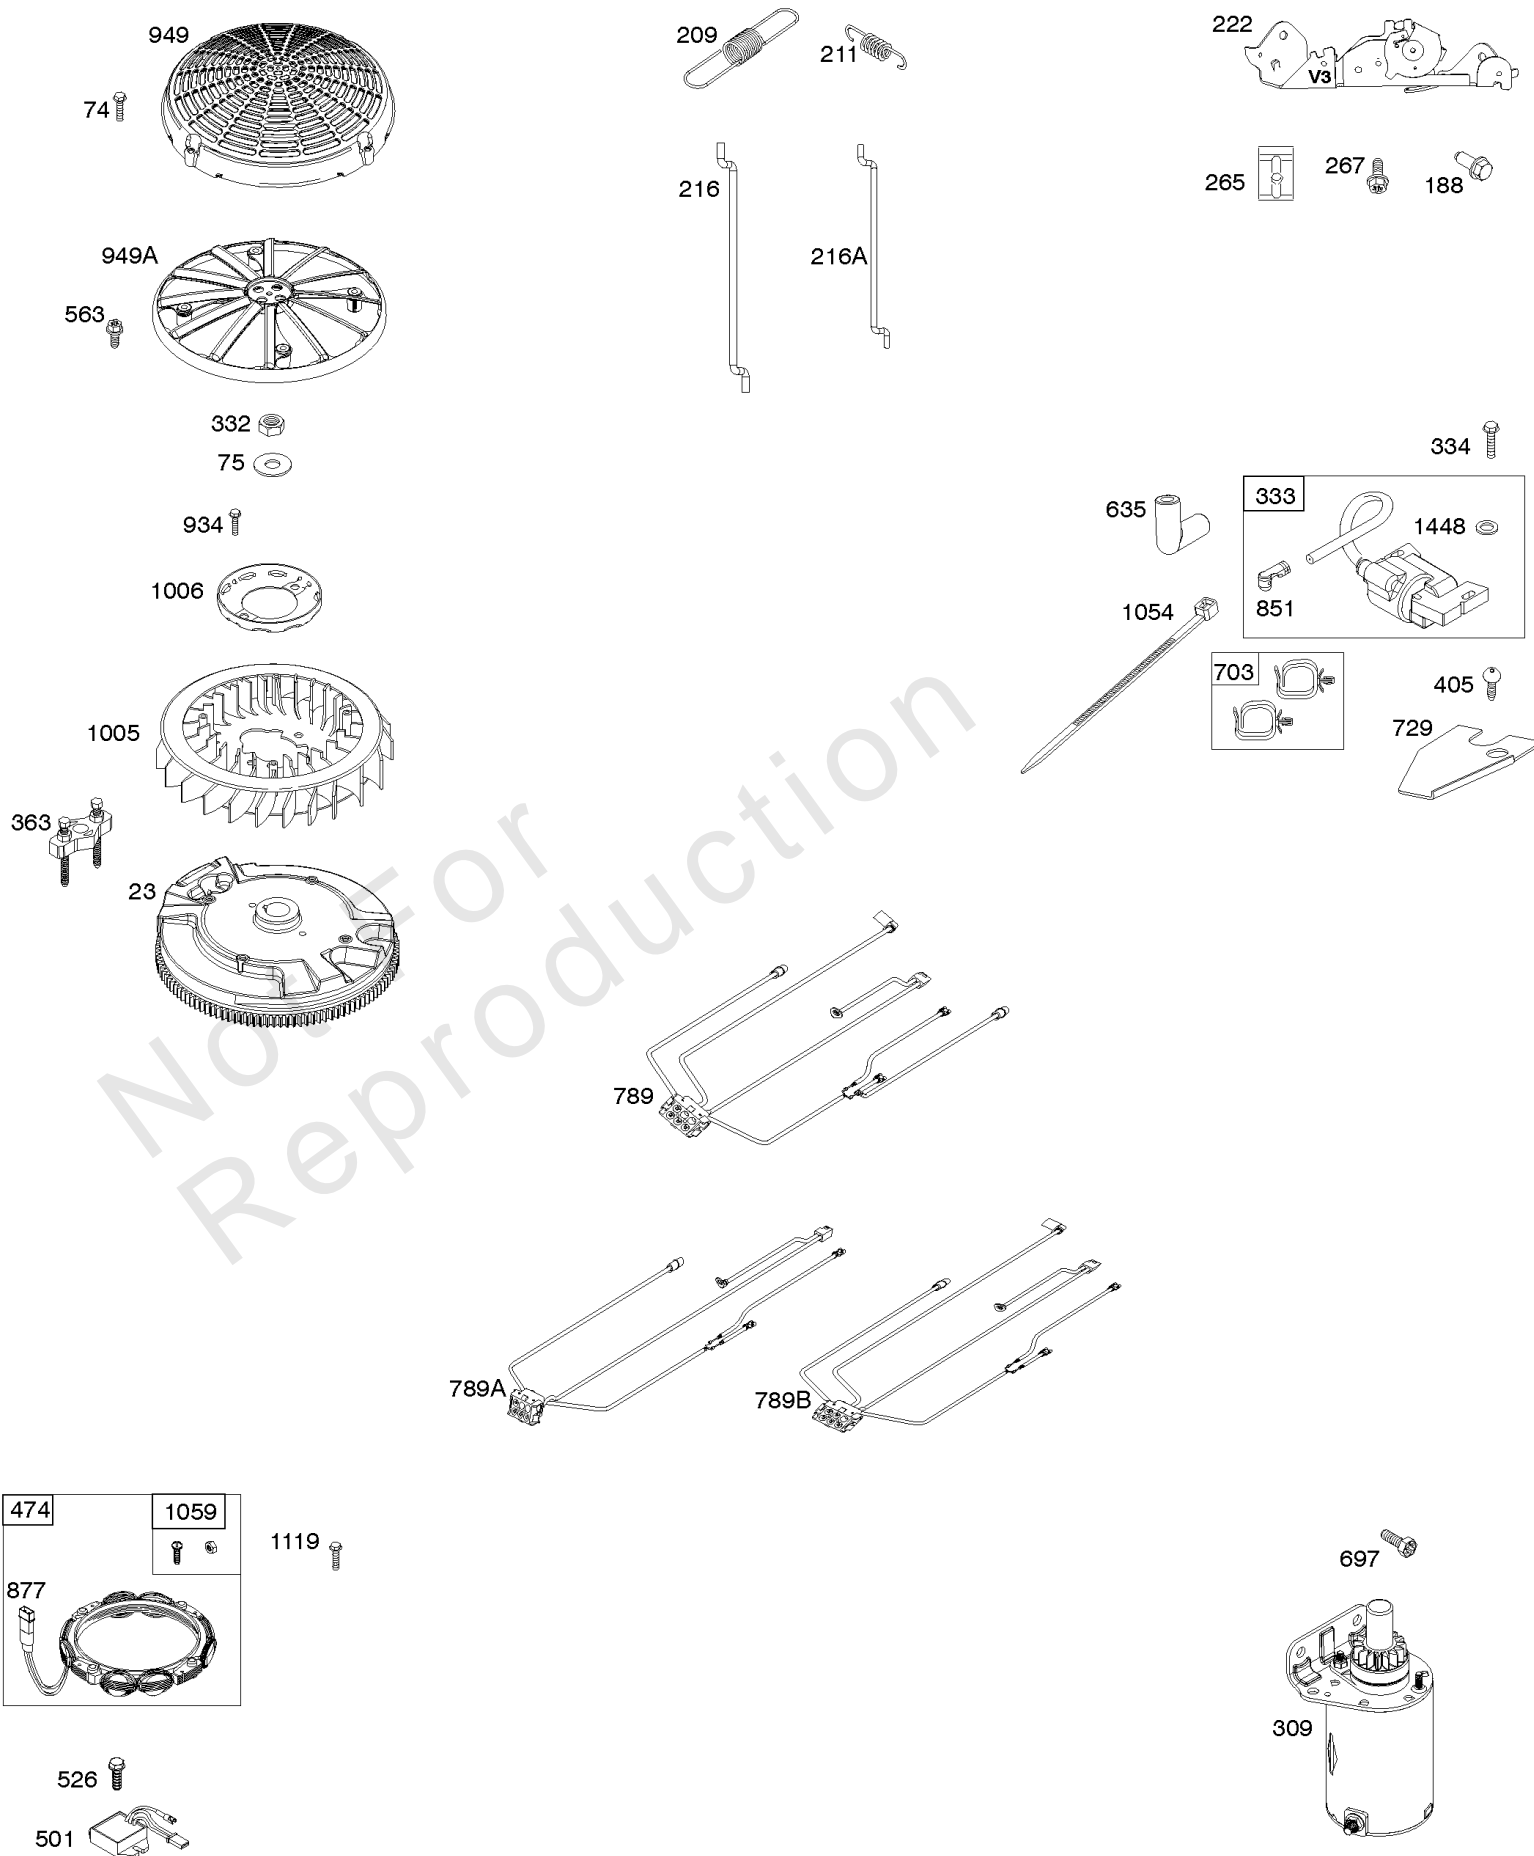

Parts Manual

Mfg. No: 49T777-0003-G1

Model Components	Page
Blower Housing, Air Cleaner.	4
Carburetor, Fuel Supply.	6
Cylinder Head, Rocker Arm Cover, Intake Manifold.	10
Cylinder, Crankshaft, Camshaft, Air Guides.	14
ECU Module.	18
Engine Sump, Lubrication, Oil Cooler.	20
Engine/Valve Gasket Set, Carburetor Overhaul Kit.	24
Flywheel, Controls, Wire Harness, Alternator, Starter.	26
Replacement Engine - US & Canada.	28
Model 40, 44 & 49 Engine Accessories Catalog.	29
Maintenance Kits.	30
Engine Mounted Below Deck Mufflers.	32
Engine Mounted Above Deck Mufflers.	34
Spark Arrester/Deflector.	36
Lubrication.	38
Implement Mounted Above Deck Mufflers.	40
Exhaust/Muffler Configurations.	42
Electrical.	44
Flywheel Guards.	46
Speed Control.	48
Muffler Mounting Hardware.	50

Not For Reproduction

Engine/Valve Gasket Set, Carburetor Overhaul Kit

REF NO	PART NO	QTY	DESCRIPTION
3	391086S		SEAL, Oil -(Magneto Side)
7	796851		GASKET, Cylinder Head
9	690937		GASKET, Breather
12	591911		GASKET, Crankcase
20	795387		SEAL, Oil -(PTO Side)
51	796876		GASKET, Intake
51A	690949		GASKET, Intake
104	694918		PIN, Float Hinge
105	808798		VALVE, Float Needle
121	799132		KIT, Carburetor Overhaul
122	798759		SPACER, Carburetor
137	690994		GASKET, Float Bowl
150	841649		GASKET, Nozzle
163	691001		GASKET, Air Cleaner
276	695410		WASHER, Sealing
358	799117		GASKET SET, Engine
524	691032		SEAL, O-Ring
633	690722		SEAL, Choke/Throttle Shaft
672	690234		GASKET, Carburetor Plate
691	790574		SEAL, Governor Shaft
842	691031		SEAL, O-Ring -(Dipstick Tube)
868	690968		SEAL, Valve
883	690970		GASKET, Exhaust
943	796222		SEAL, O-Ring -(Oil Pump Cover)
987	808183		SEAL, Choke/Throttle Shaft
1022	690971		GASKET, Rocker Cover
1095	694013		GASKET SET, Valve
1124	690988		SEAL, O-Ring -(Fuel Transfer Tube)
1124A	841653		SEAL, O-Ring -(Fuel Transfer Tube)