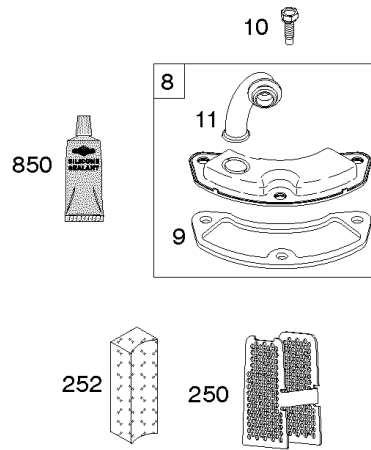

REQUIRED when replacing parts with warning labels affixed.

1319A WARNING LABEL

REQUIRED when replacing parts with warning labels affixed.

1058 OPERATOR'S MANUAL

1036 EMISSIONS LABEL

Cylinder, Crankshaft, Camshaft, Air Guides

REF NO	PART NO	QTY	DESCRIPTION
1	591696		CYLINDER ASSEMBLY
2	797673		KIT, Bushing/Seal -(Magneto Side)
3	391086S		SEAL, Oil -(Magneto Side)
8	792185		BREATHER ASSEMBLY
9	690937		GASKET, Breather
10	691108		SCREW -(Breather Assembly)
11	792184		TUBE-BREATHER
16	796855		CRANKSHAFT
24	796335		KEY, Flywheel
25	796909		PISTON ASSEMBLY -(Standard)
25	796910		PISTON ASSEMBLY -(.020 Oversize)
26	796911		SET, Ring -(Standard)
26	796912		SET, Ring -(.020 Oversize)
27	690975		LOCK, Piston Pin
28	696581		PIN, Piston -(Standard)
29	796209		ROD, Connecting
32	690976		SCREW -(Connecting Rod)
45	690977		TAPPET, Valve
46	797242		CAMSHAFT
212	695238		LINK, Throttle
227	798856		LEVER, Governor Control
250	690957		RETAINER, Breather
252	794389		COLLECTOR-OIL
306	796852		SHIELD-CYLINDER -(Cylinder #1)
306A	591666		SHIELD-CYLINDER -(Cylinder #2)
307	691003		SCREW -(Cylinder Shield)
307A	691108		SCREW -(Cylinder Shield)
377	690979		KEY, Woodruff
405	697820		SCREW -(Back Plate)
447	691003		SCREW -(Air Guide Cover)
505	691029		NUT -(Governor Control Lever)
562	690311		BOLT -(Governor Control Lever)
573	790444		PLATE, Back
718	690959		PIN, Locating
741	690980		GEAR, Timing
850	100106		SEALANT, Liquid
865	591667		COVER, Air Guide -(Valley)
1036	-----		Label-Emissions -(Available From A Briggs & Stratton Authorized Dealer)