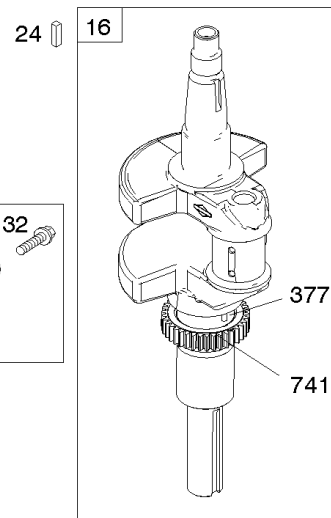

1319 WARNING LABEL

WARNING
Read and follow Operating Instructions before starting engine.
Operate in a well-ventilated area. Do not breathe the exhaust.
Do not touch the exhaust manifold or other hot parts.
Do not touch the engine or other hot parts.
Do not touch the engine or other hot parts.

REQUIRED when replacing parts with warning labels affixed.

1319A WARNING LABEL

REQUIRED when replacing parts with warning labels affixed.

1058 OPERATOR'S MANUAL

1036 EMISSIONS LABEL