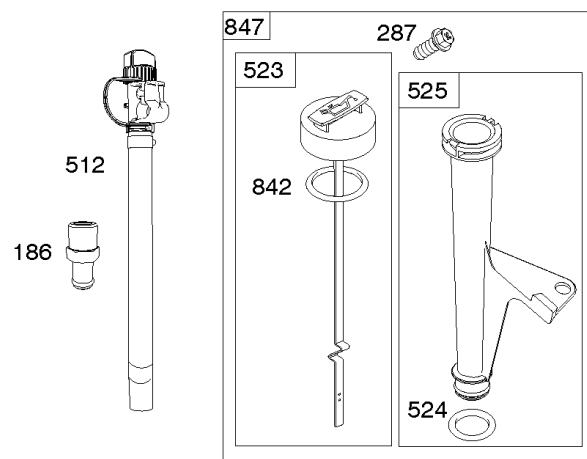

Engine Sump, Lubrication, Oil Cooler

REF NO	PART NO	QTY	DESCRIPTION
4	797502		SUMP, Engine
12	591911		GASKET, Crankcase
15	690946		PLUG, Oil Drain
20	795387		SEAL, Oil -(PTO Side)
22	694966		SCREW -(Crankcase Cover/Sump)
186	796532		CONNECTOR, Hose -(Oil Drain)
219	793338		GEAR, Governor
220	799772		WASHER -(Governor Gear)
221	841026		CUP, Governor
239	792028		SWITCH, Oil Pressure
287	697820		SCREW -(Dipstick Tube)
305	691005		SCREW -(Blower Housing)
400	796862		COOLER, Oil
404	690442		WASHER -(Governor Crank)
415	794903		PLUG -(Sump)
448	799103		BRACKET, Oil Cooler
512	796530		HOSE, Oil Drain
523	691036		DIPSTICK
524	691032		SEAL, O-Ring
525	691037		TUBE, Dipstick
552	796638		BUSHING, Governor Crank
552A	690553		BUSHING, Governor Crank
601A	841597		CLAMP, Hose
615	698290		RETAINER, Governor Shaft
616	691045		CRANK, Governor
691	790574		SEAL, Governor Shaft
742	690328		RETAINER, E Ring
750	796208		SCREW -(Oil Pump Cover)
829	799104		HOSE, Oil Cooler -(Oil Cooler Hose)
842	691031		SEAL, O-Ring -(Dipstick Tube)
847	499602		DIPSTICK/TUBE ASSEMBLY
943	796222		SEAL, O-Ring -(Oil Pump Cover)
965	796221		COVER, Oil Pump
1017	796214		SCREEN, Oil Pump
1024	794644		PUMP-OIL
1027	795890		FILTER, Oil -(Yellow)
1028	796864		ADAPTER, Oil Filter
1366	799131		DIVERTER, Oil Cooler
1373	695629		SCREW -(Oil Cooler Bracket)
1373A	799105		SCREW -(Oil Cooler Bracket)