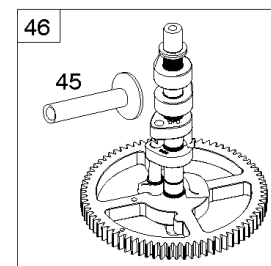

1319 WARNING LABEL

WARNING
Read and follow Operating Instructions before starting engine.
Operate in a well-ventilated area. Do not breathe the exhaust.
Do not touch the exhaust manifold or other hot parts.
Do not touch the engine or other hot parts.
Do not touch the engine or other hot parts.

REQUIRED when replacing parts with warning labels affixed.

1319A WARNING LABEL

REQUIRED when replacing parts with warning labels affixed.

1058 OPERATOR'S MANUAL

1036 EMISSIONS LABEL