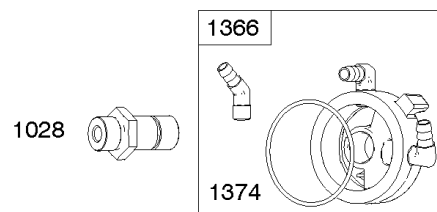

Engine Sump, Lubrication, Oil Cooler

REF NO	PART NO	QTY	DESCRIPTION
4	797502		SUMP, Engine
12	591911		GASKET, Crankcase
15	690946		PLUG, Oil Drain
20	795387		SEAL, Oil -(PTO Side)
22	694966		SCREW -(Crankcase Cover/Sump)
186	796532		CONNECTOR, Hose -(Oil Drain)
219	793338		GEAR, Governor
220	799772		WASHER -(Governor Gear)
221	841026		CUP, Governor
239	792028		SWITCH, Oil Pressure
287	697820		SCREW -(Dipstick Tube)
305	691005		SCREW -(Blower Housing)
400	796862		COOLER, Oil
404	690442		WASHER -(Governor Crank)
415	794903		PLUG -(Sump)
448	799103		BRACKET, Oil Cooler
512	796530		HOSE, Oil Drain
523	691036		DIPSTICK
524	691032		SEAL, O-Ring
525	691037		TUBE, Dipstick
552	796638		BUSHING, Governor Crank
552A	690553		BUSHING, Governor Crank
601A	841597		CLAMP, Hose
615	698290		RETAINER, Governor Shaft
616	691045		CRANK, Governor
691	790574		SEAL, Governor Shaft
742	690328		RETAINER, E Ring
750	796208		SCREW -(Oil Pump Cover)
829	799104		HOSE, Oil Cooler -(Oil Cooler Hose)
842	691031		SEAL, O-Ring -(Dipstick Tube)
847	499602		DIPSTICK/TUBE ASSEMBLY
943	796222		SEAL, O-Ring -(Oil Pump Cover)
965	796221		COVER, Oil Pump
1017	796214		SCREEN, Oil Pump
1024	794644		PUMP-OIL
1027	795890		FILTER, Oil -(Yellow)
1028	796864		ADAPTER, Oil Filter
1366	799131		DIVERTER, Oil Cooler
1373	695629		SCREW -(Oil Cooler Bracket)
1373A	799105		SCREW -(Oil Cooler Bracket)