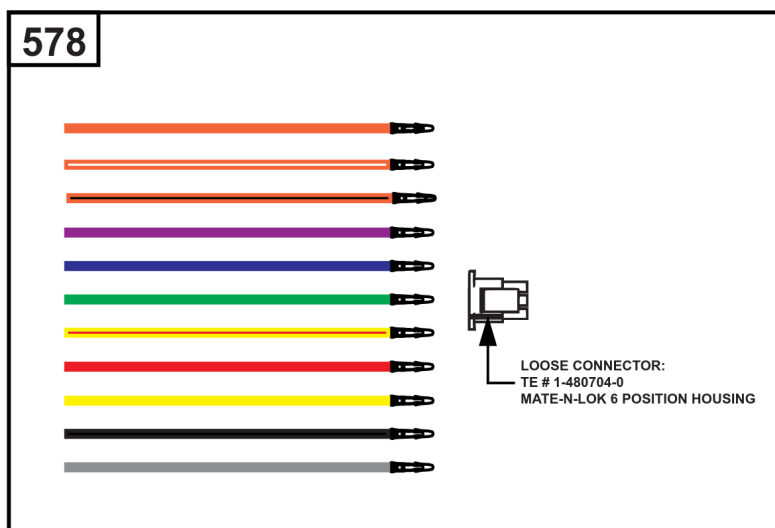

Electrical

REF NO	PART NO	QTY	DESCRIPTION
578	84007350	1	WIRE ASSEMBLY -(Wire Harness Adapter Aids in repowering engine application with Male 6-Pin connector and wires create custom adapter configurations.)
578A	19631	1	TOOL, CUSTOM HARNESS -(6-pin Wire Harness Adapter) (Aids in repowering engine application to an EFI engine)
853	84003359	1	ADAPTER, WIRE -(Wire Harness Adapter) (Aids in repowering ExMark) (Flat 6-spade connector to Briggs & Stratton 6-Pin connector)
920	84002147	1	SOLENOID, STARTER -(Starter Solenoid Kit) (Aids in Repowering when original is solenoid shift)
983	5103809YP	1	LIGHT, Indicator -(MIL Light Indicator) (LED Red)
1616	19626	1	CODE READER -(Tiny Scan Code Reader)

Not For Reproduction