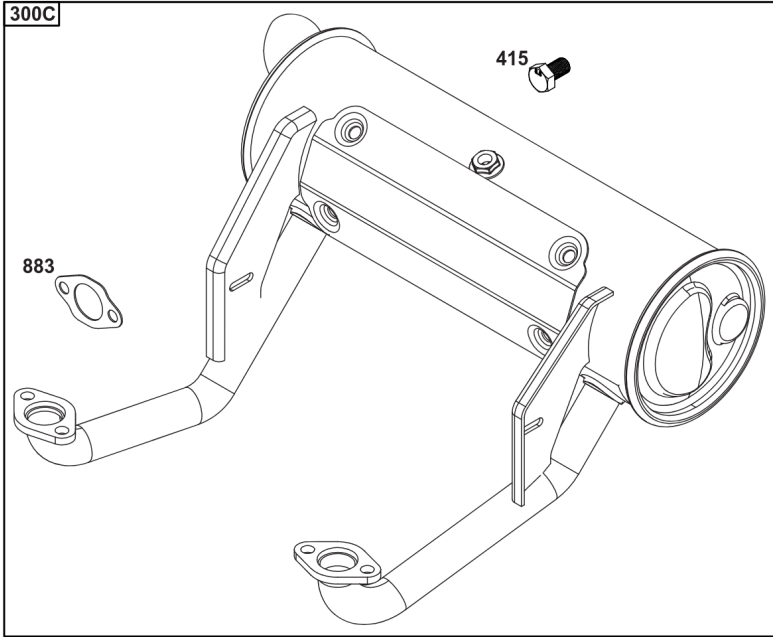

Engine Mounted Above Deck Mufflers

Not For
Reproduction

Engine Mounted Above Deck Mufflers

REF NO	PART NO	QTY	DESCRIPTION
300C	595138	1	MUFFLER -(Oil Filter Side Outlet) (Self-Supporting) (O2 Sensor Port)
300D	595139	1	MUFFLER -(Starter Side Outlet) (Self-Supporting) (O2 Sensor Port)
415	596859	1	PLUG -(O2 Sensor Port)
883	594365	2	GASKET, Exhaust

Not For Reproduction