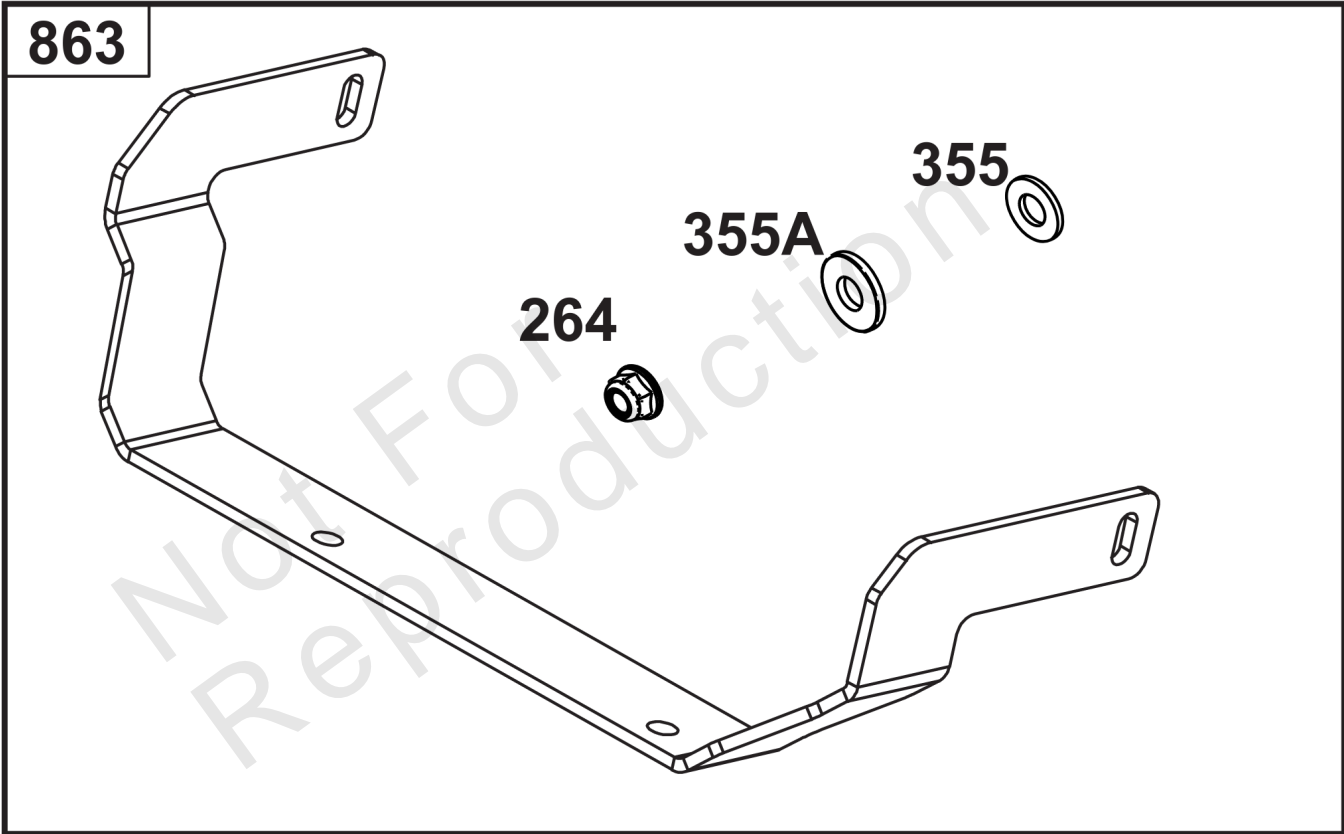

Speed Control

REF NO	PART NO	QTY	DESCRIPTION
265	691024	1	CLAMP, Casing -(Casing Clamp for Hard Casing)
265A	690798	1	CLAMP, Casing -(Casing Clamp for Soft Casing)
267	792629	1	SCREW -(Screw for Casing Clamp)
269	93907	1	WIRE, Control -(Control Wire 100')
271	691028	1	LEVER, Control -(Speed Control Lever Assembly)
271A	692105	1	LEVER, Control -("L" formed end Speed Control Lever Assembly)
271B	692541	1	LEVER, Control -("Z" formed end Speed Control Lever Assembly)
416	595196	1	BRACKET, Throttle Cable -(Casing Clamp for Snap-In Casing)

Not For Reproduction