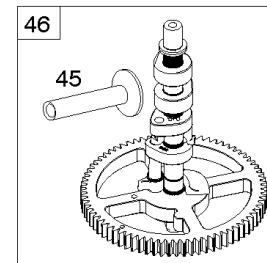

1319 WARNING LABEL

WARNING
Read and follow Operating Instructions before starting engine.
Operate in a well-ventilated area. Do not breathe the exhaust.
Do not touch the engine or exhaust system while it is running.
Do not touch the engine or exhaust system immediately after it has been running.
Do not touch the engine or exhaust system if you have been exposed to exhaust gas.
Do not touch the engine or exhaust system if you have been exposed to exhaust gas.

REQUIRED when replacing parts with warning labels affixed.

1319A WARNING LABEL

REQUIRED when replacing parts with warning labels affixed.

1058 OPERATOR'S MANUAL

1036 EMISSIONS LABEL