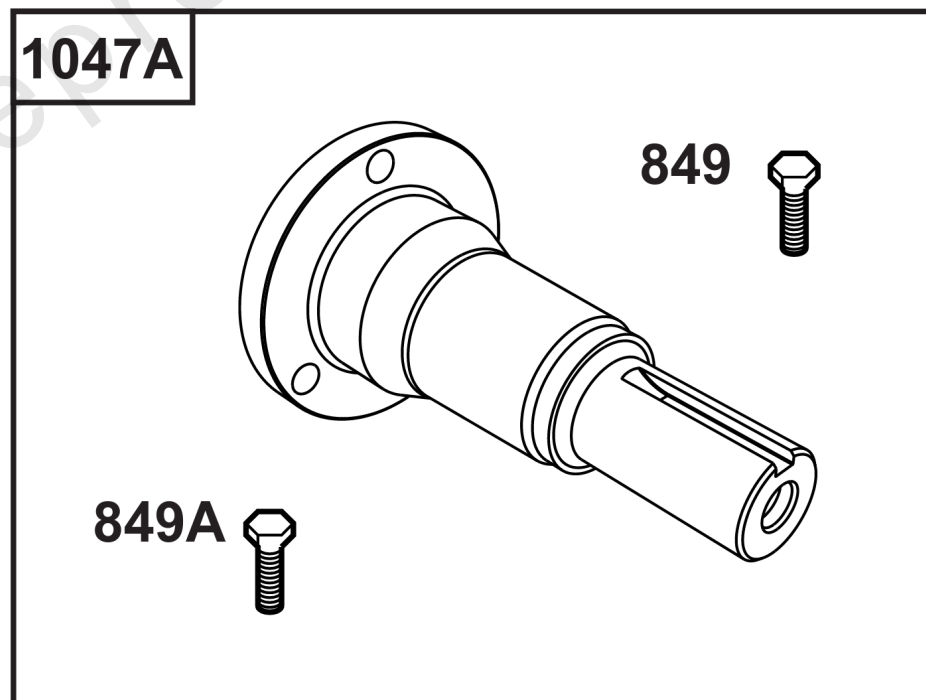

Electrical

REF NO	PART NO	QTY	DESCRIPTION
330	847476	1	SENSOR, Oxygen -(Extended Length O2 Sensor 23.5")
415	1714480SM	1	PLUG -(Plug for Ignition Switch Removal)
789	809967	1	HARNESS, Wiring -(Wire Harness Extension 8 Pin – 22") (Use with standard key switch 692318 or water/dust resistant key switch 847448)
789A	846776	1	HARNESS, Wiring -(Wire Harness Extension 6 Pin – 22") (Use with standard key
switch 692318 or water/dust
resistant key switch 847448)
789B	847017	1	WIRE ASSEMBLY -(Wire Harness Extension for 847016 Tach 32")
853	80028618	1	ADAPTER, Wire -(Wire Harness Adapter 6 Pin to 8 Pin)
983	5103809YP	1	LIGHT, Indicator -(MIL Light Indicator, LED Red)
1518	847016	1	TACHOMETER -(Tach, Hour Meter with MIL Light for EFI Engines)
1616	19626	1	CODE READER -(Tiny Scan)