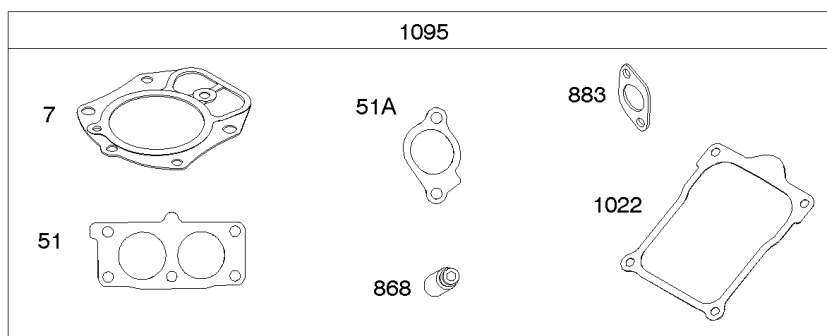

Carburetor Overhaul Kit, Engine/Valve Gasket Set

REF NO	PART NO	QTY	DESCRIPTION
3	841596		SEAL, Oil -(Magneto Side)
7	809730		GASKET, Cylinder Head
9	842545		GASKET, Breather
20	841596		SEAL, Oil -(PTO Side)
51B	841882		GASKET, Intake
104	690882		PIN, Float Hinge
105	696136		VALVE, Float Needle
121	842697		KIT, Carburetor Overhaul
133	841545		FLOAT, Carburetor
135	842677		TUBE, Fuel Transfer
137	841651		GASKET, Float Bowl
163	807375		GASKET, Air Cleaner
276	695410		WASHER, Sealing
358	841122		GASKET SET, Engine
404	809436		WASHER -(Governor Crank)
439	692154		O-RING, Oil Gallery -(Crankcase Cover/Sump or Cylinder Assembly)
580	809894		SEAL, O-Ring -(Oil Fill Cap)
633	690722		SEAL, Choke/Throttle Shaft -(Choke Shaft)
672	842696		GASKET, Carburetor Plate
691	809287		SEAL, Governor Shaft
868	691963		SEAL, Valve
883	809872		GASKET, Exhaust
943	842538		SEAL, O-Ring -(Oil Pump Cover)
987	808183		SEAL, Choke/Throttle Shaft
1022	809732		GASKET, Rocker Cover
1095	843713		GASKET SET, Valve
1124	842678		SEAL, O-Ring -(Fuel Transfer Tube)
1124A	841653		SEAL, O-Ring -(Fuel Transfer Tube)
1331	809894		SEAL, O-Ring -(Fuel Pump)
1400	809894		SEAL, O-Ring -(Fuel Pump Cover)