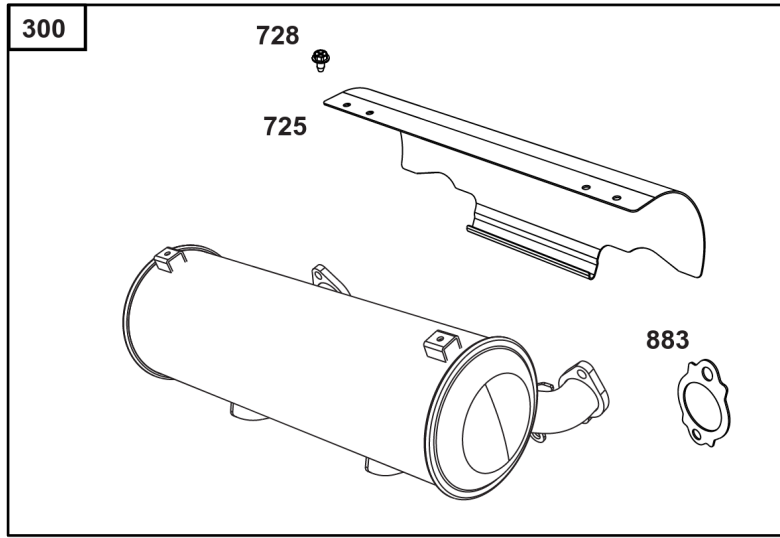

Starter Side Outlet Mufflers

REF NO	PART NO	QTY	DESCRIPTION
300	845741	1	MUFFLER -(High Mount) (Starter Side Outlet)
300A	847083	1	MUFFLER -(Starter Side Outlet) (EFI)
300B	847279		MUFFLER -(Side Mount) (Starter Side Outlet) (EFI)
415	596859	1	PLUG
436	842263	1	MANIFOLD, Exhaust
725	841132	1	SHIELD, Heat
728	692067	2	SCREW -(Heat Shield)
832	841682	1	GUARD, Muffler
836	841233	4	SCREW -(Muffler Guard)
883	809872	2	GASKET, Exhaust
884	841968	1	CLAMP, Muffler

Not For Reproduction