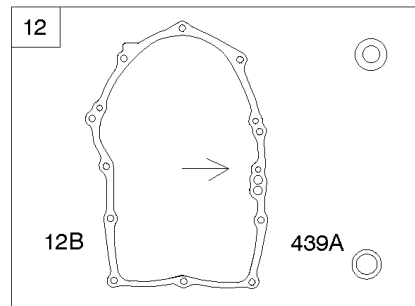

1036

1058

1319

1330

Cylinder, Pistons/Rings/Connecting Rods

REF NO	PART NO	QTY	DESCRIPTION
1	845799		CYLINDER ASSEMBLY
3	841596		SEAL, Oil -(Magneto Side)
12	846037		GASKET, Crankcase -Used After Code Date 13072100
12A	844107		GASKET, Crankcase -Used Before Code Date 13072200
12B	843969		GASKET, Crankcase -Used After Code Date 13072100
25	809790		PISTON ASSEMBLY -(Standard)
25	841931		PISTON ASSEMBLY -(.020 Oversize)
26	809972		SET, Ring -(Standard)
26	841932		SET, Ring -(.020 Oversize)
27	807351		LOCK, Piston Pin
28	807361		PIN, Piston
29	809275		ROD, Connecting
32	807363		SCREW -(Connecting Rod)
227	842534		LEVER, Governor Control
278	842122		WASHER -(Governor Control Lever)
404	809436		WASHER -(Governor Crank)
439	692154		O-RING, Oil Gallery -(Crankcase Cover/Sump or Cylinder Assembly)
439A	846027		O-RING, Oil Gallery -(Crankcase Cover/Sump or Cylinder Assembly) -Used After Code Date 13072100
490	843433		BEARING, Magneto Side
505	690238		NUT -(Governor Lever)
523	842542		DIPSTICK
562	843344		BOLT -(Governor Lever)
615A	809533		RETAINER, Governor Shaft -(Cylinder)
616	844180		CRANK, Governor
691	809287		SEAL, Governor Shaft
718	690959		PIN, Locating -(Cylinder)
718A	809508		PIN, Locating -(Cylinder Head)
718B	845925		PIN, Locating -(Cylinder)
1036	-----		Label-Emissions -(Available From A Briggs & Stratton Authorized Dealer)
1058	80006742USCN		MANUAL, Operator's
1319	794467		LABEL, Warning
1330	272144		MANUAL, Repair
1398	842191		COVER, Fuel Pump
1399	690932		SCREW -(Fuel Pump Cover)
1400	809894		SEAL, O-Ring -(Fuel Pump Cover)