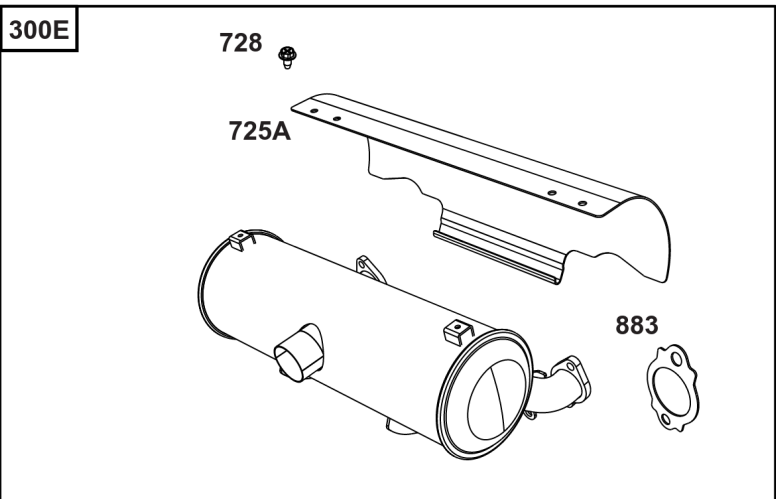

Center Outlet Mufflers

REF NO	PART NO	QTY	DESCRIPTION
22	807362	2	SCREW -(Muffler Bracket)
300	846443	1	MUFFLER -(Vertical Shaft) (Center Outlet) (304 Stainless Steel)
300A	847940	1	MUFFLER -(Vertical Shaft) (Center Outlet) (304 Stainless Steel) (Performance Muffler for 40 HP)
300B	846154	1	MUFFLER -(Horizontal Shaft) (High Mount) (Center Outlet)
300C	847922	1	MUFFLER -(Horizontal Shaft) (High Mount) (Center Outlet) (304 Stainless Steel) (Performance Muffler for 40 HP)
300D	846444	1	MUFFLER -(Horizontal Shaft) (High Mount) (Center Outlet) (304 Stainless Steel)
300E	847478	1	MUFFLER -(Horizontal Shaft) (High Mount) (Center Outlet) (O2 Sensor Port) (EFI)
355	844035	2	WASHER -(Muffler Bracket)
355A	691261	2	WASHER -(Muffler Bracket)
355B	691075	8	WASHER -(Muffler Bracket)
467	846149	4	SCREW -(Exhaust Manifold)
725	841132	1	SHIELD, Heat
725A	847229	1	SHIELD, Heat
728	692067	2	SCREW -(Heat Shield)
740	690941	5	NUT
819	692062	2	SCREW -(Muffler Bracket)
863	848296	1	BRACKET, Muffler
863A	843487	1	BRACKET, Muffler
863B	848296	1	BRACKET, Muffler
883	809872	2	GASKET, Exhaust
1507	848297	1	STUD -(Muffler Bracket)
1507A	848298	2	STUD -(Muffler Bracket)
1507B	846324	2	STUD -(Muffler Bracket)