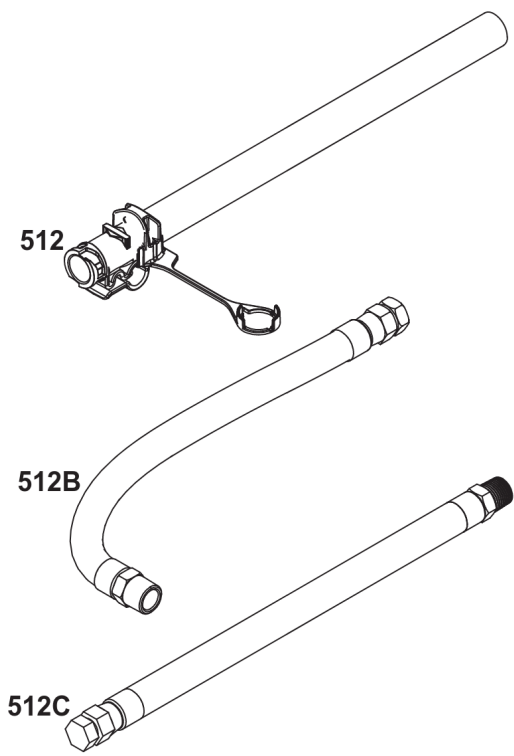

Not For
Reproduction

Lubrication

REF NO	PART NO	QTY	DESCRIPTION
186	796532	1	CONNECTOR, Hose -(Threaded Engine Block Connector for EZ-Oil Drain Hose)(Order hose separate)
239	690233	1	SWITCH, Oil Pressure -(2-4 PSI Normally-Closed Switch)
239A	491657S	1	SWITCH, Oil Pressure -(3-5 PSI Normally-Closed Switch)
239B	841281	1	SWITCH, Oil Pressure -(7-10 PSI Normally-Closed Switch)
239C	694115	1	SWITCH, Oil Pressure -(9-13 PSI Normally-Closed Switch)
239D	697049	1	SWITCH, Oil Pressure -(3-6 PSI Normally-Open Switch)
460	1761386YP	1	CONNECTOR, Filter Adapter -(Oil Drain Valve) (Fitting M14, 90 Degree 9/16 JIC)
460A	5100366SM	1	METRIC ADAPTER, M14-1 -(Threaded engine block adapter M14 to 3/8 for EZ-Oil Drain connector) (order 796532 separate)
512	594200	1	HOSE, Oil Drain -(EZ-Oil Drain Hose, 10.5") (Order threaded engine block connector separate)
512	593635	1	HOSE, Oil Drain -(EZ-Oil Drain Hose, 13.75") (Order threaded engine block connector separate)
512B	1723165SM	1	HOSE, Oil Drain, 10-1/2" Long, 3/8-18 Fittings -(10.5")
512C	5048681SM	1	HOSE, OIL DRAIN -(12.5")
517	593633	1	RETAINER, Oil Drain
1346	844802	1	VALVE, Oil Drain Shut Off
1346A	492031	1	VALVE, Oil Drain Shut Off
1505	100169		OIL-1QT VANGUARD (CASE) -(1 qt. Bottle)
1505A	100170		OIL-5QT VANGUARD (CASE) -(5 qt. Bottle)