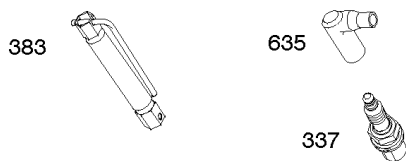

Cylinder Heads, Rocker Covers

REF NO	PART NO	QTY	DESCRIPTION
5	845588		HEAD, Cylinder -(Cylinder 1)
5A	845590		HEAD, Cylinder -(Cylinder 2)
7	809730		GASKET, Cylinder Head
9	842545		GASKET, Breather
13	809784		SCREW -(Cylinder Head)
21	843464		CAP, Oil Fill
33	844787		VALVE, Exhaust
34	843730		VALVE, Intake
35	845589		SPRING, Valve -(Intake) (Intake) (Pink)
35A	809374		SPRING, Valve -(Intake) (Intake) (White)
36	845589		SPRING, Valve -(Exhaust) (Exhaust) (Pink)
36A	809374		SPRING, Valve -(Exhaust) (Exhaust) (White)
40	844788		RETAINER, Valve
42	807683		KEEPER, Valve
45	809785		TAPPET, Valve
192	690083		ADJUSTER, Rocker Arm
337	792015		PLUG, Spark
383	19576S		WRENCH, Spark Plug
580	809894		SEAL, O-Ring -(Oil Fill Cap)
628	842547		SCREW -(Fuel Pump Bracket)
635	692076		BOOT, Spark Plug
788	844530		BRACKET, Fuel Pump
798	691492		SCREW -(Rocker Arm) (M6x30mm)
806	807362		SCREW -(Lifting Bracket) (M6x50mm)
806	807357		SCREW -(Lifting Bracket) (M6x40mm)
868	691963		SEAL, Valve
871	692057		BUSHING, Valve Guide
883	809872		GASKET, Exhaust
914	807357		SCREW -(Rocker Cover) (M6x40mm)
1022	809732		GASKET, Rocker Cover
1023B	844529		COVER, Rocker -(Rocker Cover #1)
1026	809783		ROD, Push -(Intake and Exhaust)
1029	690972		ARM, Rocker
1029A	807323		ARM, Rocker
1077	809729		BRACKET, Lifting
1077A	842616		BRACKET, Lifting
1100	791959		PIVOT, Rocker Arm
1263	842544		REED, Breather
1376	842547		SCREW -(Breather Reed Cover)
1405	690941		NUT -(Lifting Bracket)