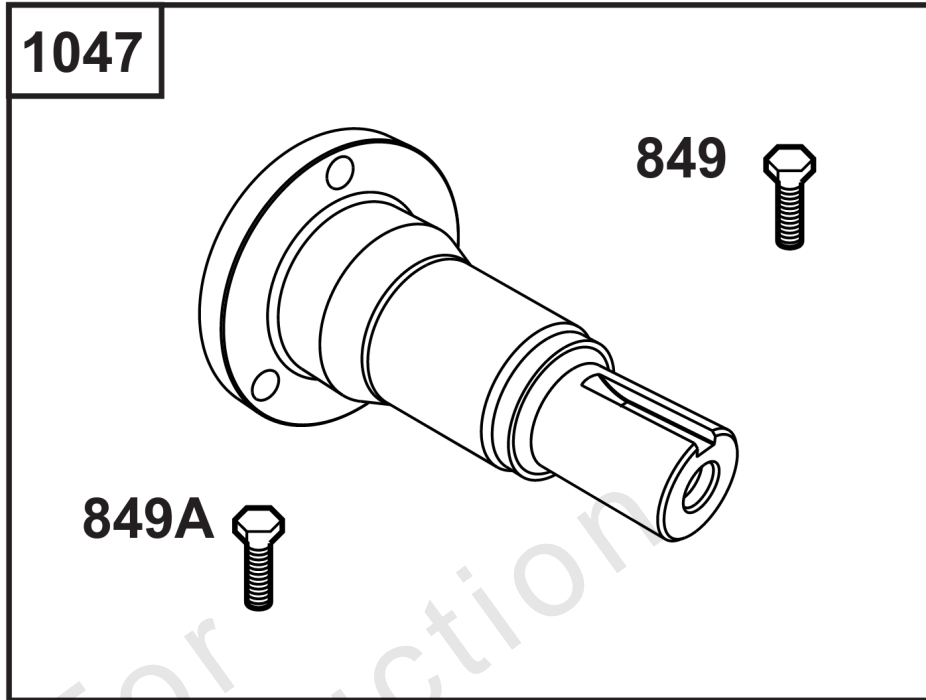

Electrical

REF NO	PART NO	QTY	DESCRIPTION
330	847476	1	SENSOR, Oxygen -(Extended Length O2 Sensor 23.5")
415	1714480SM	1	PLUG -(Plug for Ignition Switch Removal)
789	809967	1	HARNESS, Wiring -(Wire Harness Extension 8 Pin – 22") (Use with standard key switch 692318 or water/dust resistant key switch 847448)
789A	846776	1	HARNESS, Wiring -(Wire Harness Extension 6 Pin – 22") (Use with standard key
switch 692318 or water/dust
resistant key switch 847448)
789B	847017	1	WIRE ASSEMBLY -(Wire Harness Extension for 847016 Tach 32")
853	80028618	1	ADAPTER, Wire -(Wire Harness Adapter 6 Pin to 8 Pin)
983	5103809YP	1	LIGHT, Indicator -(MIL Light Indicator, LED Red)
1518	847016	1	TACHOMETER -(Tach, Hour Meter with MIL Light for EFI Engines)
1616	19626	1	CODE READER -(Tiny Scan)