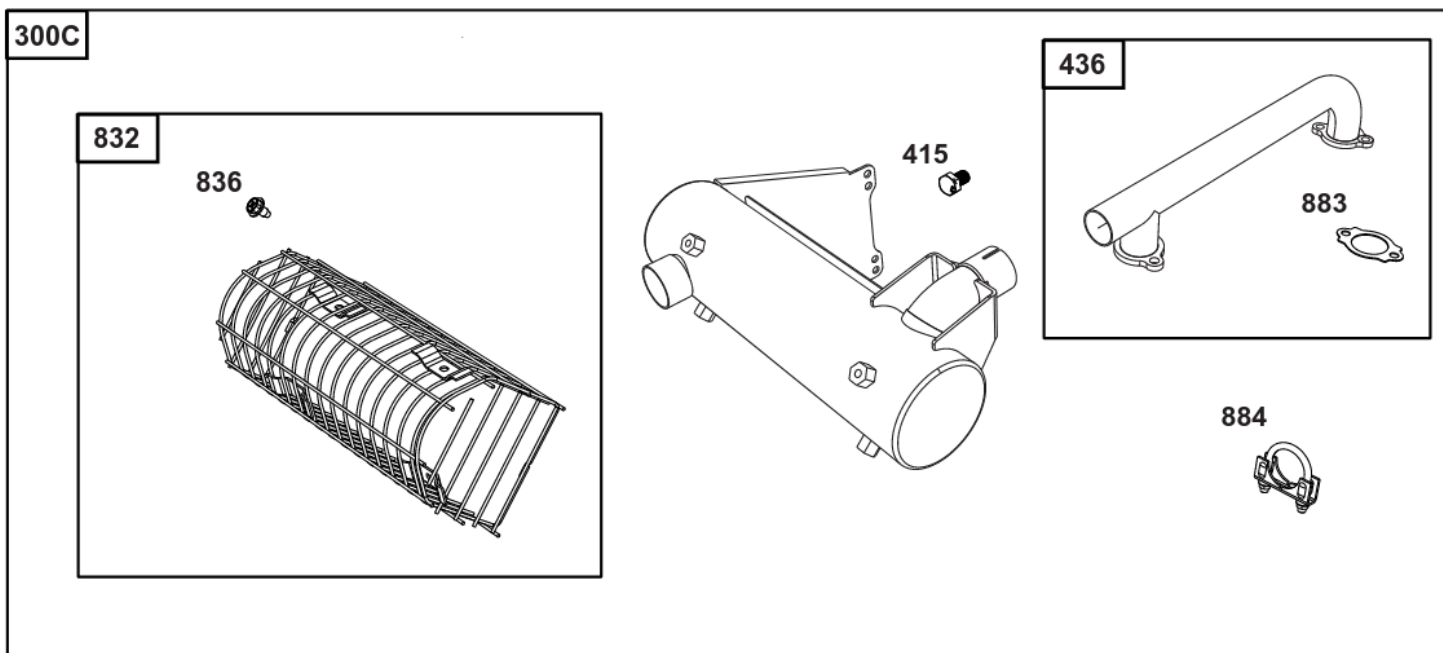

Not For
Reproduction

Lubrication

REF NO	PART NO	QTY	DESCRIPTION
186	796532	1	CONNECTOR, Hose -(Threaded Engine Block Connector for EZ-Oil Drain Hose)(Order hose separate)
239	690233	1	SWITCH, Oil Pressure -(2-4 PSI Normally-Closed Switch)
239A	491657S	1	SWITCH, Oil Pressure -(3-5 PSI Normally-Closed Switch)
239B	841281	1	SWITCH, Oil Pressure -(7-10 PSI Normally-Closed Switch)
239C	694115	1	SWITCH, Oil Pressure -(9-13 PSI Normally-Closed Switch)
239D	697049	1	SWITCH, Oil Pressure -(3-6 PSI Normally-Open Switch)
460	1761386YP	1	CONNECTOR, Filter Adapter -(Oil Drain Valve) (Fitting M14, 90 Degree 9/16 JIC)
460A	5100366SM	1	METRIC ADAPTER, M14-1 -(Threaded engine block adapter M14 to 3/8 for EZ-Oil Drain connector) (order 796532 separate)
512	594200	1	HOSE, Oil Drain -(EZ-Oil Drain Hose, 10.5") (Order threaded engine block connector separate)
512	593635	1	HOSE, Oil Drain -(EZ-Oil Drain Hose, 13.75") (Order threaded engine block connector separate)
512B	1723165SM	1	HOSE, Oil Drain, 10-1/2" Long, 3/8-18 Fittings -(10.5")
512C	5048681SM	1	HOSE, OIL DRAIN -(12.5")
517	593633	1	RETAINER, Oil Drain
1346	844802	1	VALVE, Oil Drain Shut Off
1346A	492031	1	VALVE, Oil Drain Shut Off
1505	100169		OIL-1QT VANGUARD (CASE) -(1 qt. Bottle)
1505A	100170		OIL-5QT VANGUARD (CASE) -(5 qt. Bottle)