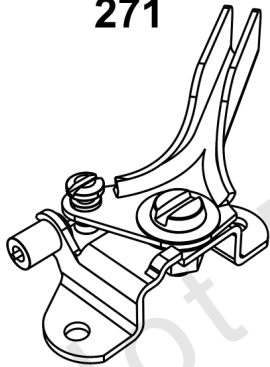

265

265A

416

267

268

269

269A

270

271

271A

271B

1413

493

1502

Speed Control

REF NO	PART NO	QTY	DESCRIPTION
265	691024	1	CLAMP, Casing -(Casing Clamp for Hard Casing)
265A	690798	1	CLAMP, Casing -(Casing Clamp for Soft Casing)
267	792629	1	SCREW -(Screw for Casing Clamp)
268	691025	1	CASING, Control Wire -(Wire Casing 72")
269	691026	1	WIRE, Control -(Control Wire 78")
269A	93907	1	WIRE, Control -(Control Wire 100")
270	691027	1	NUT -(Nut for Wire Casing)
271	691028	1	LEVER, Control
271A	692105	1	LEVER, Control -(Wire with "L" formed end)
271B	692541	1	LEVER, Control -(Wire with "Z" formed end)
416	595196	1	BRACKET, Throttle Cable -(Casing Clamp for Snap-In Casing)
493	842713	1	BRACKET, Mounting -(Speed Sensor)
1413	844449	1	SENSOR, Speed -(Requires 842713 Bracket and two 841233 screws)
1502	841233	2	SCREW -(Speed Sensor)