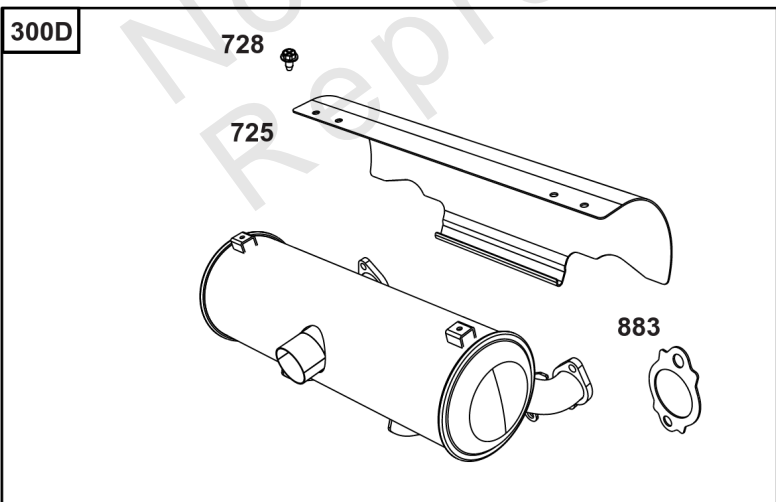

Center Outlet Mufflers

REF NO	PART NO	QTY	DESCRIPTION
22	807362	2	SCREW -(Muffler Bracket)
300	846443	1	MUFFLER -(Vertical Shaft) (Center Outlet) (304 Stainless Steel)
300A	847940	1	MUFFLER -(Vertical Shaft) (Center Outlet) (304 Stainless Steel) (Performance Muffler for 40 HP)
300B	846154	1	MUFFLER -(Horizontal Shaft) (High Mount) (Center Outlet)
300C	847922	1	MUFFLER -(Horizontal Shaft) (High Mount) (Center Outlet) (304 Stainless Steel) (Performance Muffler for 40 HP)
300D	846444	1	MUFFLER -(Horizontal Shaft) (High Mount) (Center Outlet) (304 Stainless Steel)
300E	847478	1	MUFFLER -(Horizontal Shaft) (High Mount) (Center Outlet) (O2 Sensor Port) (EFI)
355	844035	2	WASHER -(Muffler Bracket)
355A	691261	2	WASHER -(Muffler Bracket)
355B	691075	8	WASHER -(Muffler Bracket)
467	846149	4	SCREW -(Exhaust Manifold)
725	841132	1	SHIELD, Heat
725A	847229	1	SHIELD, Heat
728	692067	2	SCREW -(Heat Shield)
740	690941	5	NUT
819	692062	2	SCREW -(Muffler Bracket)
863	848296	1	BRACKET, Muffler
863A	843487	1	BRACKET, Muffler
863B	848296	1	BRACKET, Muffler
883	809872	2	GASKET, Exhaust
1507	848297	1	STUD -(Muffler Bracket)
1507A	848298	2	STUD -(Muffler Bracket)
1507B	846324	2	STUD -(Muffler Bracket)