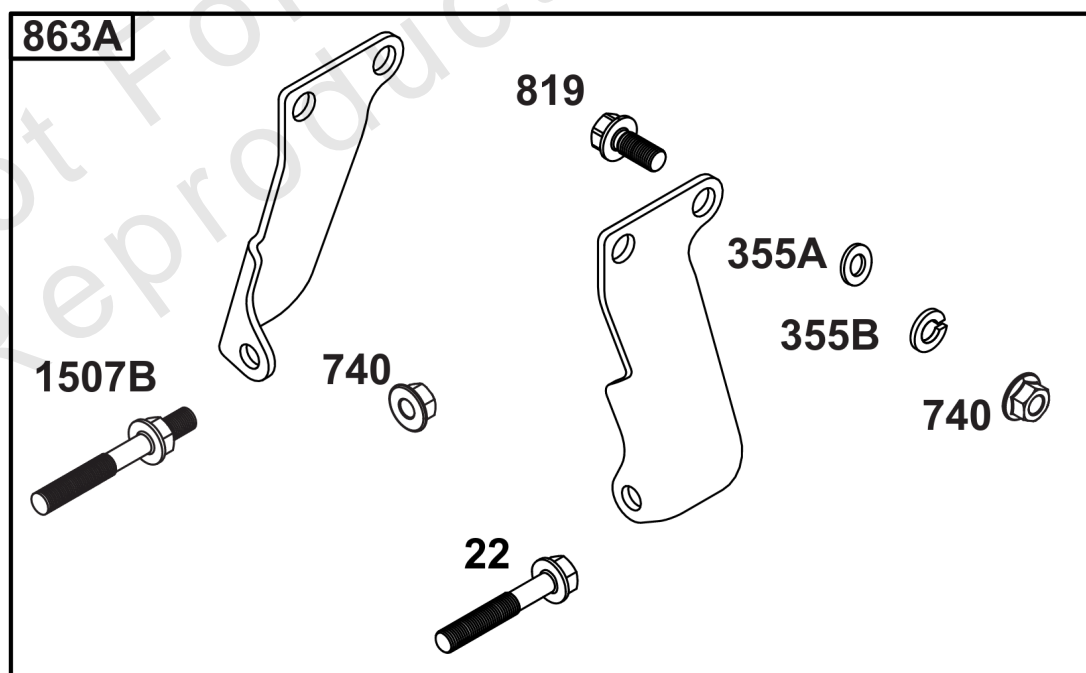

Muffler Bracket Kits

REF NO	PART NO	QTY	DESCRIPTION
22	807362	2	SCREW -(Muffler Bracket)
355	844035	2	WASHER -(Muffler Bracket)
355A	691261	2	WASHER -(Muffler Bracket)
355B	691075	8	WASHER -(Muffler Bracket)
740	690941	6	NUT -(Muffler Bracket)
819	692062	2	SCREW -(Muffler Bracket)
863	848316	1	BRACKET, Muffler -(Vertical)
863A	843487	1	BRACKET, Muffler -(Horizontal)
863B	848296	1	BRACKET, Muffler -(Vertical)
1507	848297	1	STUD -(Muffler Bracket)
1507A	848298	2	STUD -(Muffler Bracket)
1507B	846324	2	STUD -(Muffler Bracket)