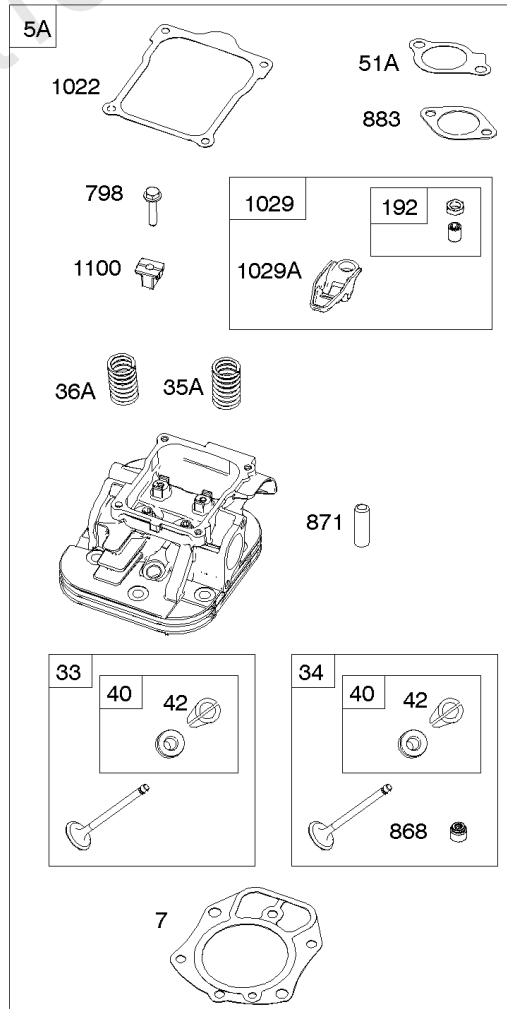

Cylinder Heads, Rocker Covers

REF NO	PART NO	QTY	DESCRIPTION
5	845588		HEAD, Cylinder -(Cylinder 1)
5A	845590		HEAD, Cylinder -(Cylinder 2)
7	809730		GASKET, Cylinder Head
9	842545		GASKET, Breather
13	809784		SCREW -(Cylinder Head)
21	843464		CAP, Oil Fill
33	844787		VALVE, Exhaust
34	843730		VALVE, Intake
35	845589		SPRING, Valve -(Intake) (Intake) (Pink)
35A	809374		SPRING, Valve -(Intake) (Intake) (White)
36	845589		SPRING, Valve -(Exhaust) (Exhaust) (Pink)
36A	809374		SPRING, Valve -(Exhaust) (Exhaust) (White)
40	844788		RETAINER, Valve
42	807683		KEEPER, Valve
45	809785		TAPPET, Valve
192	690083		ADJUSTER, Rocker Arm
337	792015		PLUG, Spark
383	19576S		WRENCH, Spark Plug
580	809894		SEAL, O-Ring -(Oil Fill Cap)
628	842547		SCREW -(Fuel Pump Bracket)
635	692076		BOOT, Spark Plug
788	844530		BRACKET, Fuel Pump
798	691492		SCREW -(Rocker Arm) (M6x30mm)
806	807362		SCREW -(Lifting Bracket) (M6x50mm)
806	807357		SCREW -(Lifting Bracket) (M6x40mm)
868	691963		SEAL, Valve
871	692057		BUSHING, Valve Guide
883	809872		GASKET, Exhaust
914	807357		SCREW -(Rocker Cover) (M6x40mm)
1022	809732		GASKET, Rocker Cover
1023B	844529		COVER, Rocker -(Rocker Cover #1)
1026	809783		ROD, Push -(Intake and Exhaust)
1029	690972		ARM, Rocker
1029A	807323		ARM, Rocker
1077	809729		BRACKET, Lifting
1077A	842616		BRACKET, Lifting
1100	791959		PIVOT, Rocker Arm
1263	842544		REED, Breather
1376	842547		SCREW -(Breather Reed Cover)
1405	690941		NUT -(Lifting Bracket)