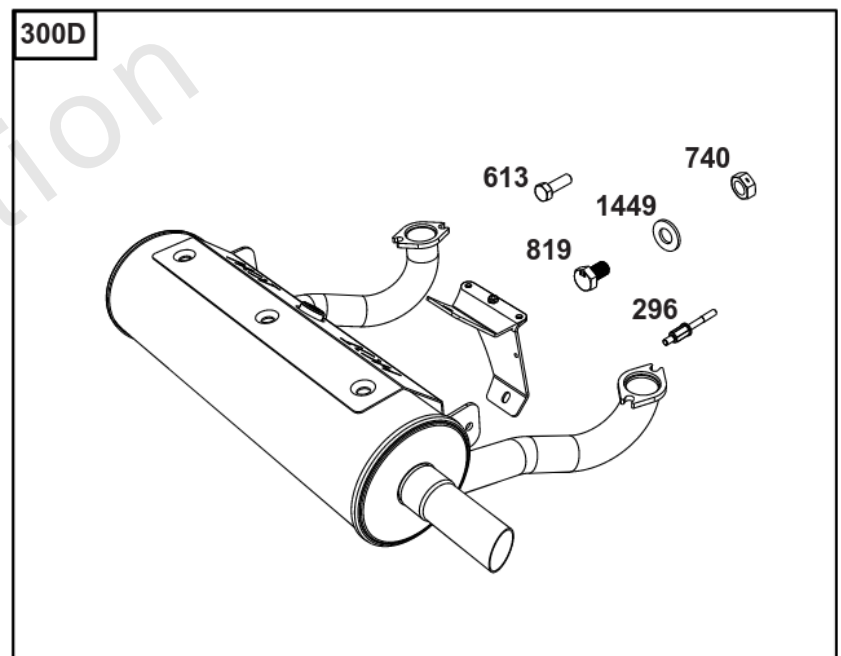

Not For
Reproduction

Lubrication

REF NO	PART NO	QTY	DESCRIPTION
186	796532	1	CONNECTOR, Hose -(Threaded Engine Block Connector for EZ-Oil Drain Hose)(Order hose separate)
239	690233	1	SWITCH, Oil Pressure -(2-4 PSI Normally-Closed Switch)
239A	491657S	1	SWITCH, Oil Pressure -(3-5 PSI Normally-Closed Switch)
239B	841281	1	SWITCH, Oil Pressure -(7-10 PSI Normally-Closed Switch)
239C	694115	1	SWITCH, Oil Pressure -(9-13 PSI Normally-Closed Switch)
239D	697049	1	SWITCH, Oil Pressure -(3-6 PSI Normally-Open Switch)
460	1761386YP	1	CONNECTOR, Filter Adapter -(Oil Drain Valve) (Fitting M14, 90 Degree 9/16 JIC)
460A	5100366SM	1	METRIC ADAPTER, M14-1 -(Threaded engine block adapter M14 to 3/8 for EZ-Oil Drain connector) (order 796532 separate)
512	594200	1	HOSE, Oil Drain -(EZ-Oil Drain Hose, 10.5") (Order threaded engine block connector separate)
512	593635	1	HOSE, Oil Drain -(EZ-Oil Drain Hose, 13.75") (Order threaded engine block connector separate)
512B	1723165SM	1	HOSE, Oil Drain, 10-1/2" Long, 3/8-18 Fittings -(10.5")
512C	5048681SM	1	HOSE, OIL DRAIN -(12.5")
517	593633	1	RETAINER, Oil Drain
1346	844802	1	VALVE, Oil Drain Shut Off
1346A	492031	1	VALVE, Oil Drain Shut Off
1505	100169		OIL-1QT VANGUARD (CASE) -(1 qt. Bottle)
1505A	100170		OIL-5QT VANGUARD (CASE) -(5 qt. Bottle)