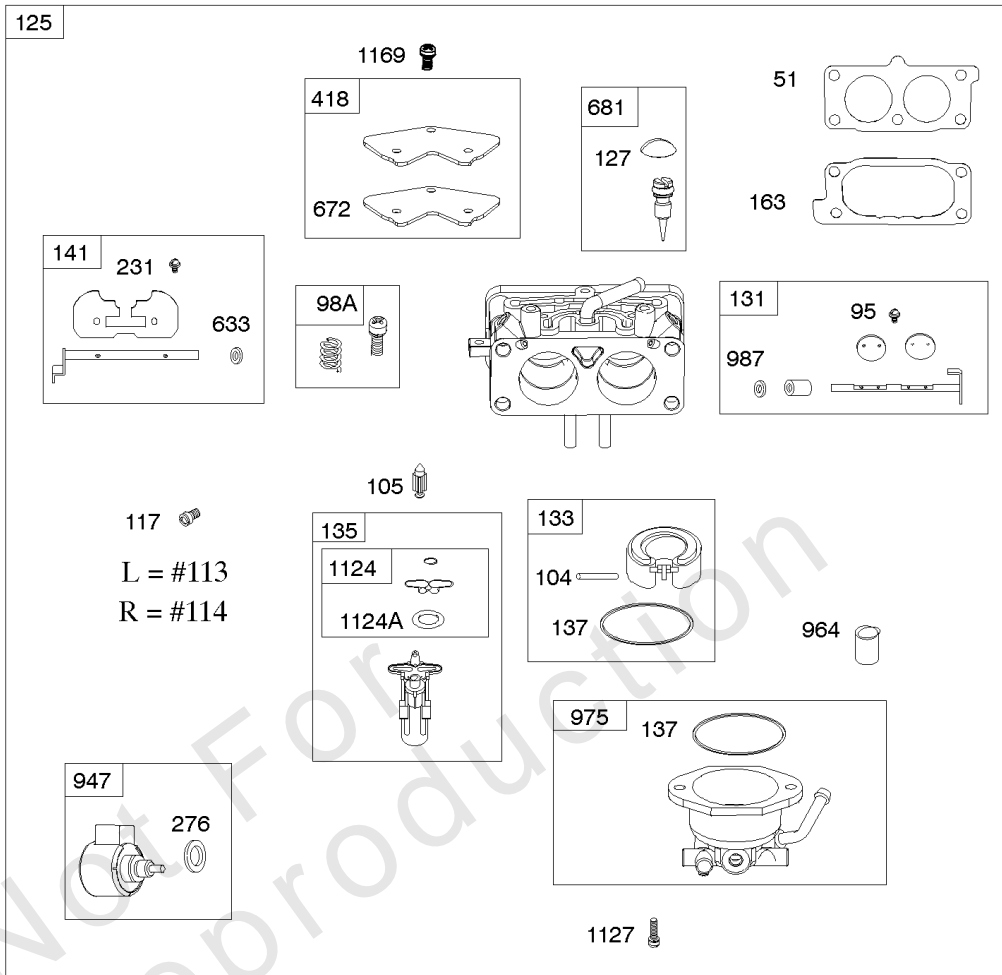

Carburetor, Fuel Supply

REF NO	PART NO	QTY	DESCRIPTION
672	842696		GASKET, Carburetor Plate
681	845290		KIT, Needle Valve
918	844526		HOSE, Vacuum
947	841546		SOLENOID, Fuel
964	807468		CAP, Carburetor
975	843551		BOWL, Float
987	808183		SEAL, Choke/Throttle Shaft
1124	842678		SEAL, O-Ring -(Fuel Transfer Tube)
1124A	841653		SEAL, O-Ring -(Fuel Transfer Tube)
1127	841621		SCREW -(Float Bowl to Carburetor Body)
1169	690990		SCREW -(Carburetor Cover Plate)
1331	809894		SEAL, O-Ring -(Fuel Pump)
1336	841015		SHIELD, Wire Protective

Not For Reproduction