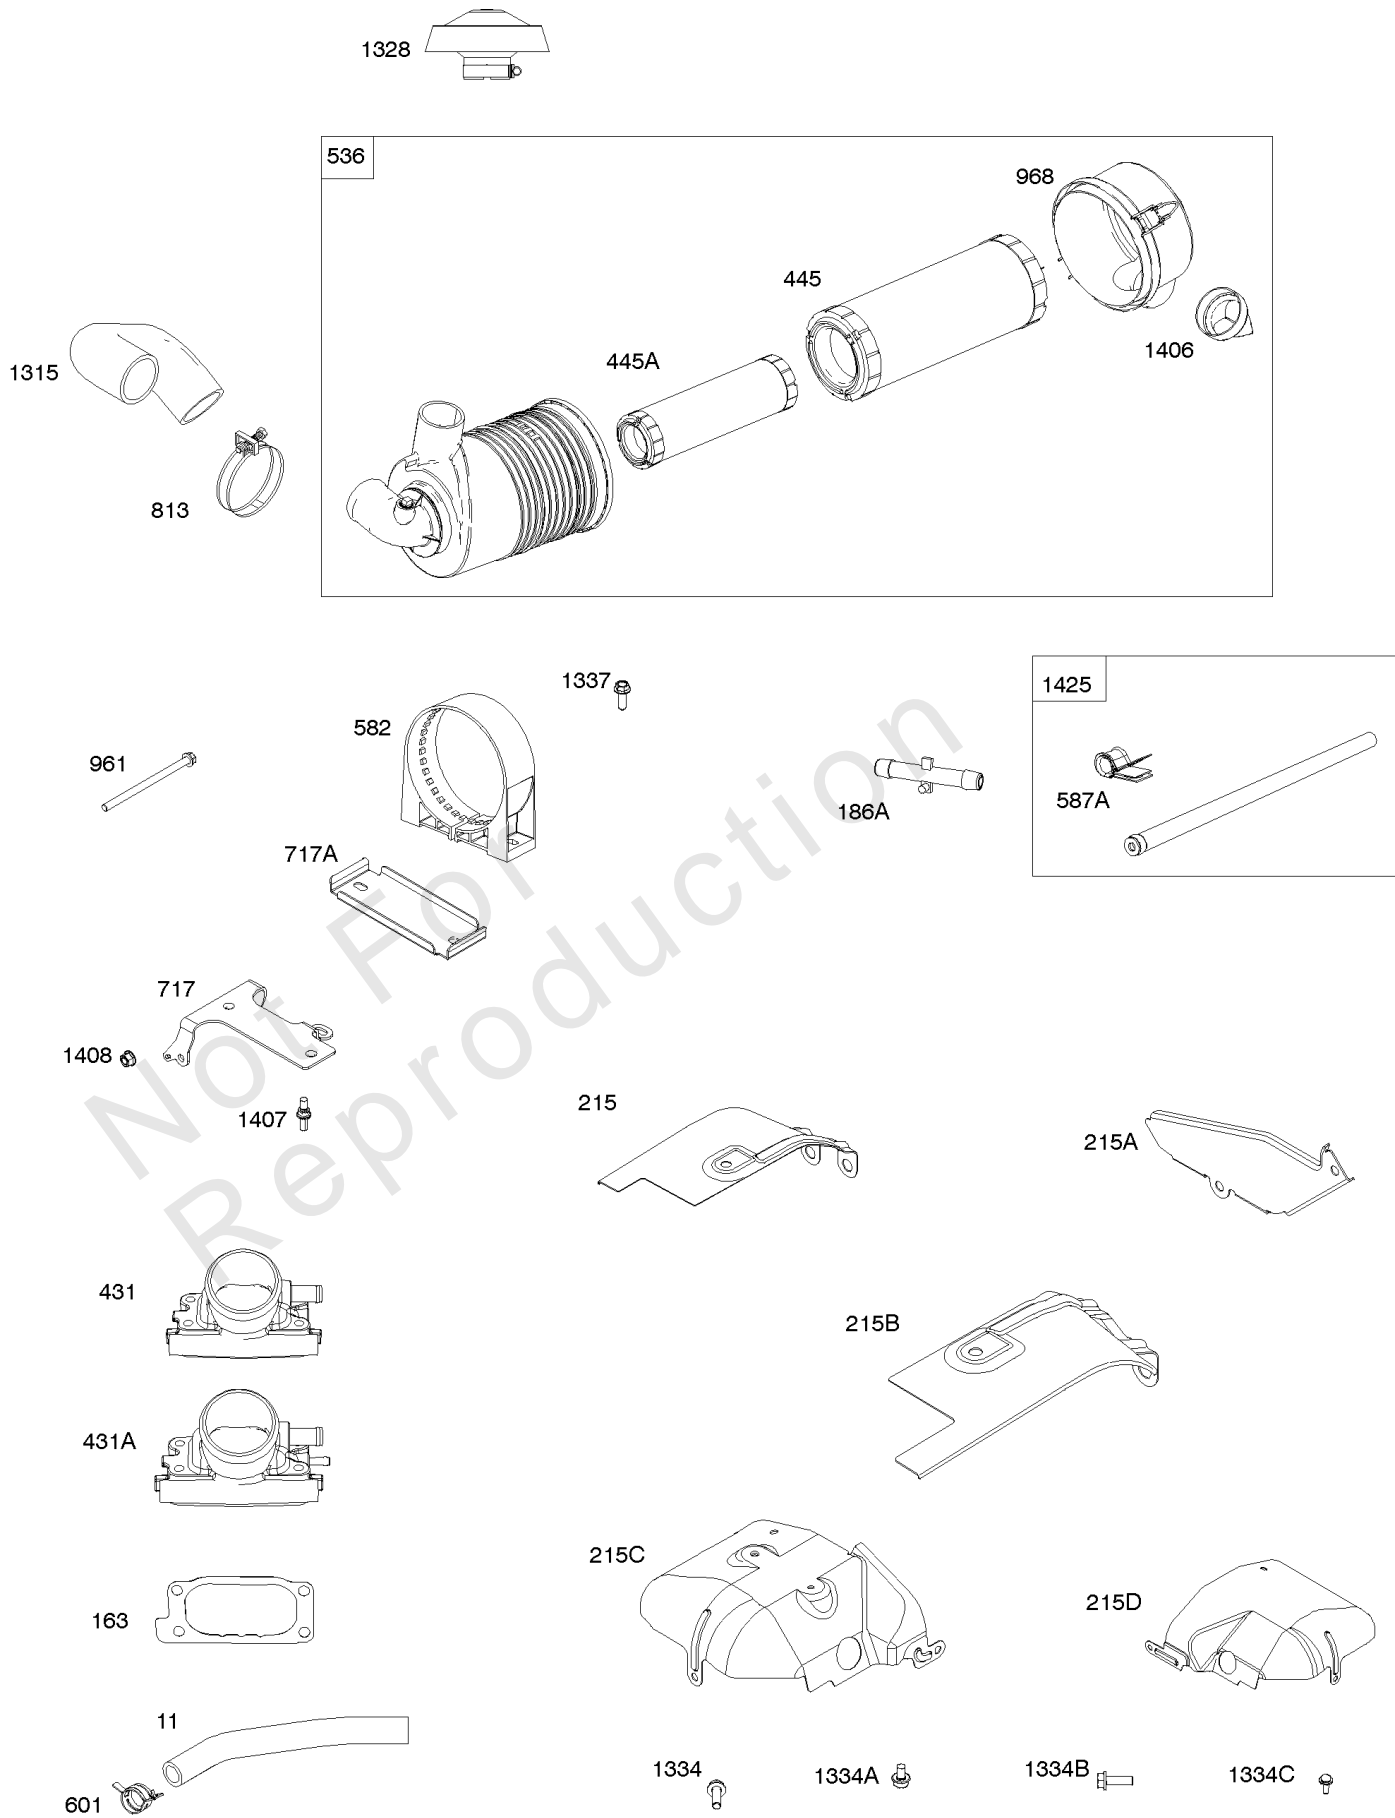

Parts Manual

Mfg. No: 541777-1110-E1

Model Components	Page
Air Cleaner, Intake Elbows, Air Guides.	4
Alternator, Starter Motor, Regulator.	6
Blower Housing, Flywheel, Rotating Screen.	8
Carburetor Overhaul Kit, Engine/Valve Gasket Set.	10
Carburetor, Fuel Supply.	12
Crankcase Cover/Sump, Crankshaft, Camshaft.	16
Cylinder Heads, Rocker Covers.	18
Cylinder, Pistons/Rings/Connecting Rods.	20
Intake Manifold, Control Bracket, Springs.	22
Replacement Engine - US & Canada.	24
Model 54-61 Engine Accessories Catalog.	25
Maintenance Kits.	26
Lubrication.	28
Oil Filter Side Outlet Mufflers.	30
Center Outlet Mufflers.	32
Starter Side Outlet Mufflers.	34
Muffler Bracket Kits.	36
Speed Control.	38
Electrical.	40
Stub Shafts.	42
Spark Arrester/Deflector.	44
Air Intake.	46
Guarding.	48
Electronic Throttle Kit.	50