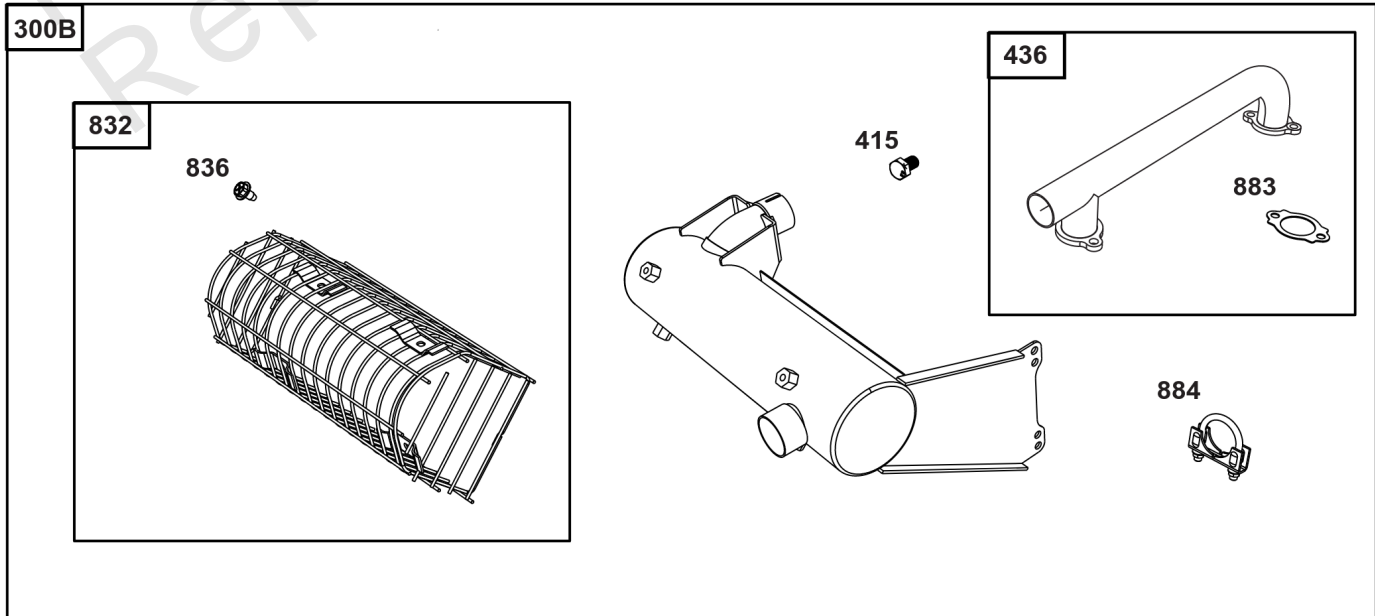

Starter Side Outlet Mufflers

REF NO	PART NO	QTY	DESCRIPTION
300	845741	1	MUFFLER -(High Mount) (Starter Side Outlet)
300A	847083	1	MUFFLER -(Starter Side Outlet) (EFI)
300B	847279		MUFFLER -(Side Mount) (Starter Side Outlet) (EFI)
415	596859	1	PLUG
436	842263	1	MANIFOLD, Exhaust
725	841132	1	SHIELD, Heat
728	692067	2	SCREW -(Heat Shield)
832	841682	1	GUARD, Muffler
836	841233	4	SCREW -(Muffler Guard)
883	809872	2	GASKET, Exhaust
884	841968	1	CLAMP, Muffler

Not For Reproduction