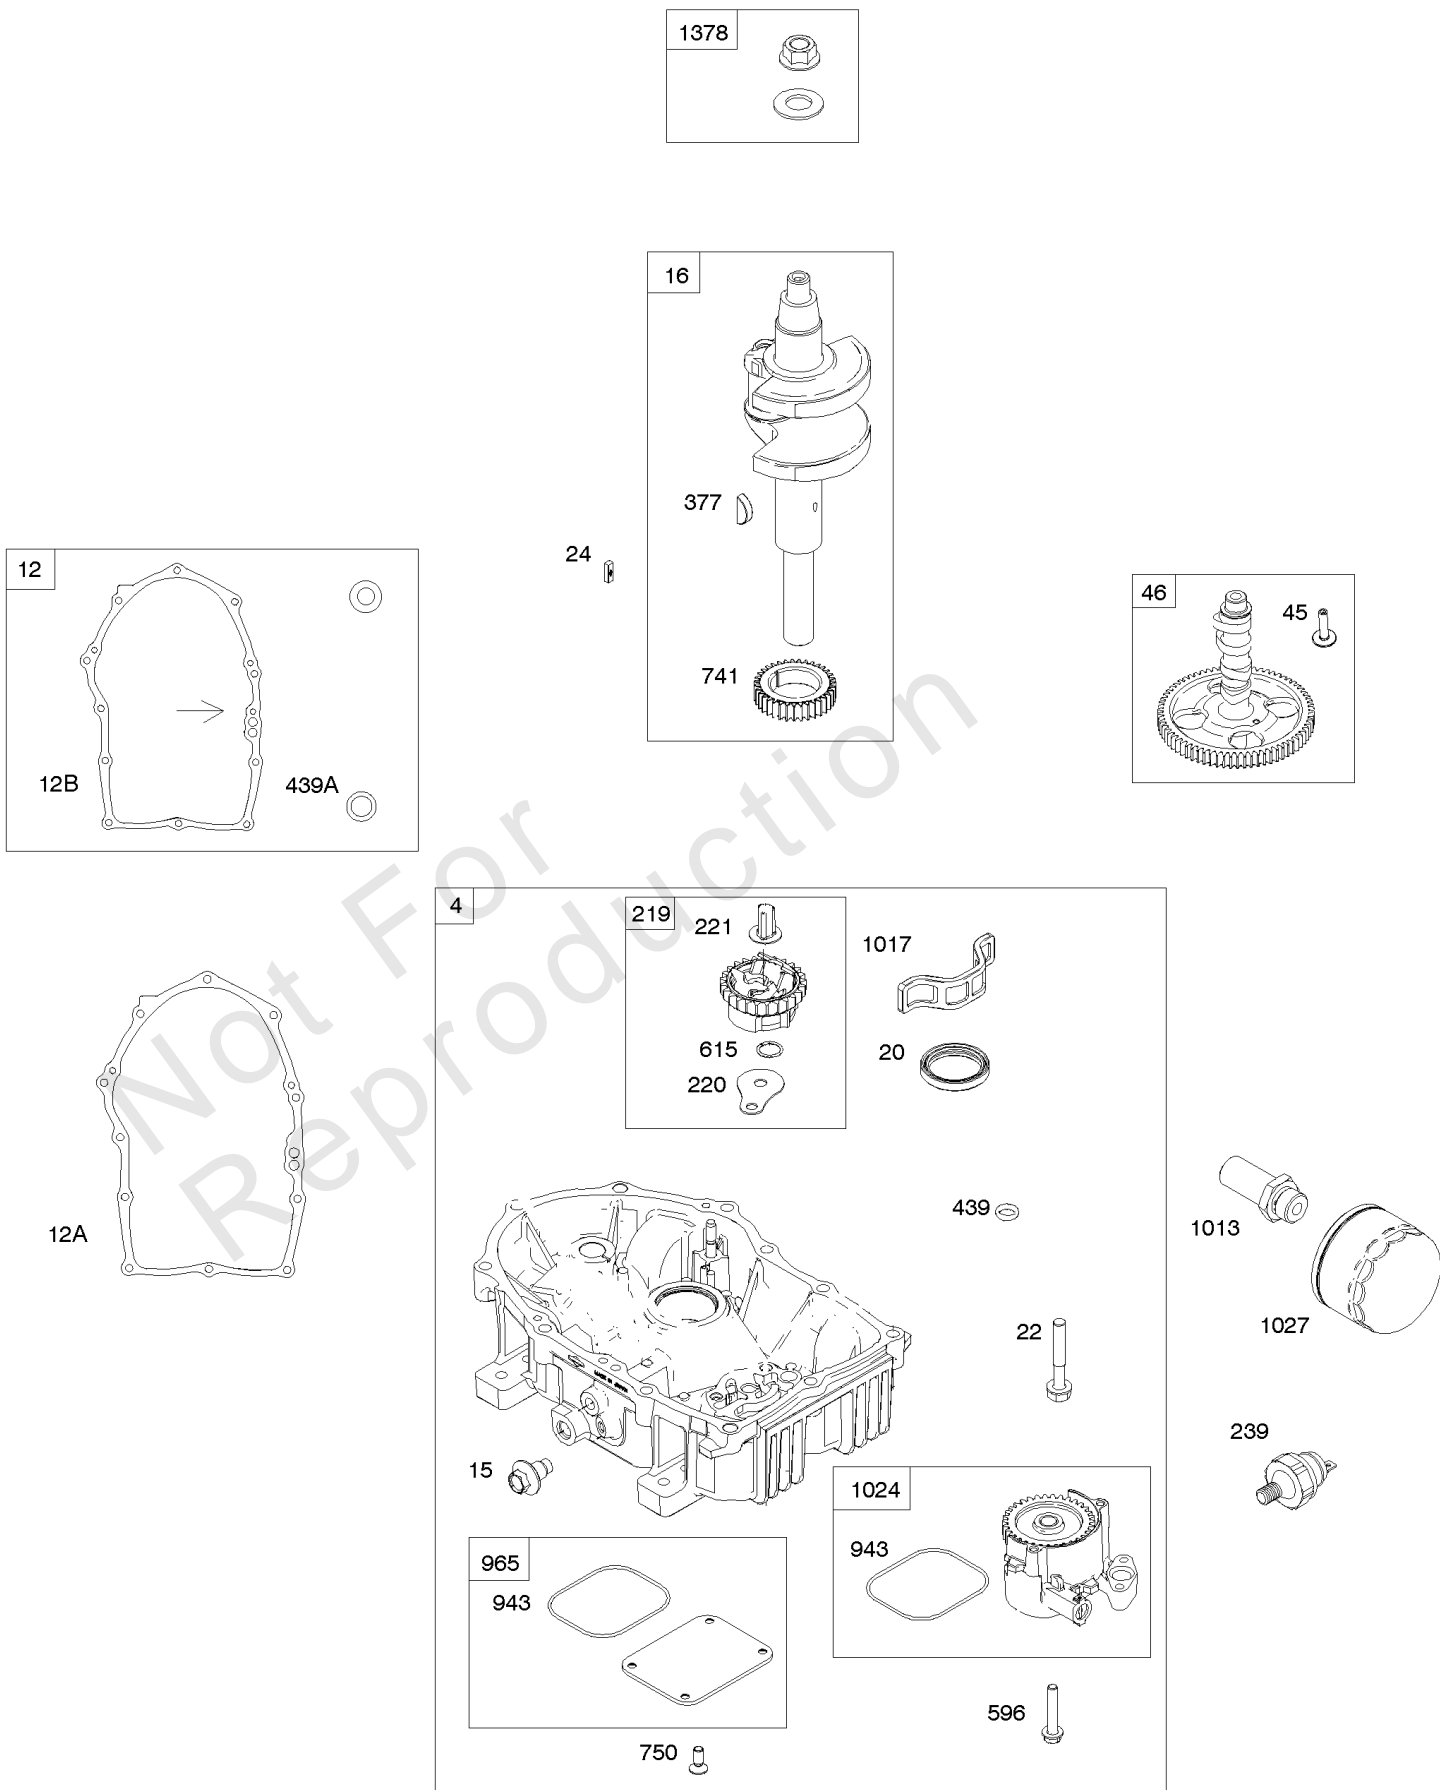

Crankcase Cover/Sump, Crankshaft, Camshaft

REF NO	PART NO	QTY	DESCRIPTION
4	845176		SUMP, Engine
12	846037		GASKET, Crankcase -Used After Code Date 13072100
12A	844107		GASKET, Crankcase -Used Before Code Date 13072200
12B	843969		GASKET, Crankcase -Used After Code Date 13072100
15	807392		PLUG, Oil Drain
16	842551		CRANKSHAFT
20	841596		SEAL, Oil -(PTO Side)
22	807362		SCREW -(Crankcase Cover/Sump) (M8x50mm) -Used Before Code Date 10032400
22	690676		SCREW -(Crankcase Cover/Sump) (M8x63mm) -Used After Code Date 10032300
24	796335		KEY, Flywheel -(Steel) -Used After Code Date 07122700
24	222698S		KEY, Flywheel -(Aluminum) -Used Before Code Date 07122800
45	809785		TAPPET, Valve
46	809879		CAMSHAFT
219	809426		GEAR, Governor
220	841608		WASHER -(Governor Gear)
221	841026		CUP, Governor
239	841281		SWITCH, Oil Pressure
377	691639		KEY, Woodruff
439	692154		O-RING, Oil Gallery -(Crankcase Cover/Sump or Cylinder Assembly)
439A	846027		O-RING, Oil Gallery -(Crankcase Cover/Sump or Cylinder Assembly) -Used After Code Date 13072100
596	807385		SCREW -(Oil Pump) (M6x35mm)
615	698290		RETAINER, Governor Shaft -(Crankcase Cover/Sump)
741	809432		GEAR, Timing
750	842537		SCREW -(Oil Pump Cover)
943	842538		SEAL, O-Ring -(Oil Pump Cover)
965	842536		COVER, Oil Pump
1013	809505		NIPPLE, Oil Filter
1017	842535		SCREEN, Oil Pump
1024	846026		PUMP, Oil
1027	842921		FILTER, Oil
1378	844795		SET, Washer/Nut -(Flywheel)