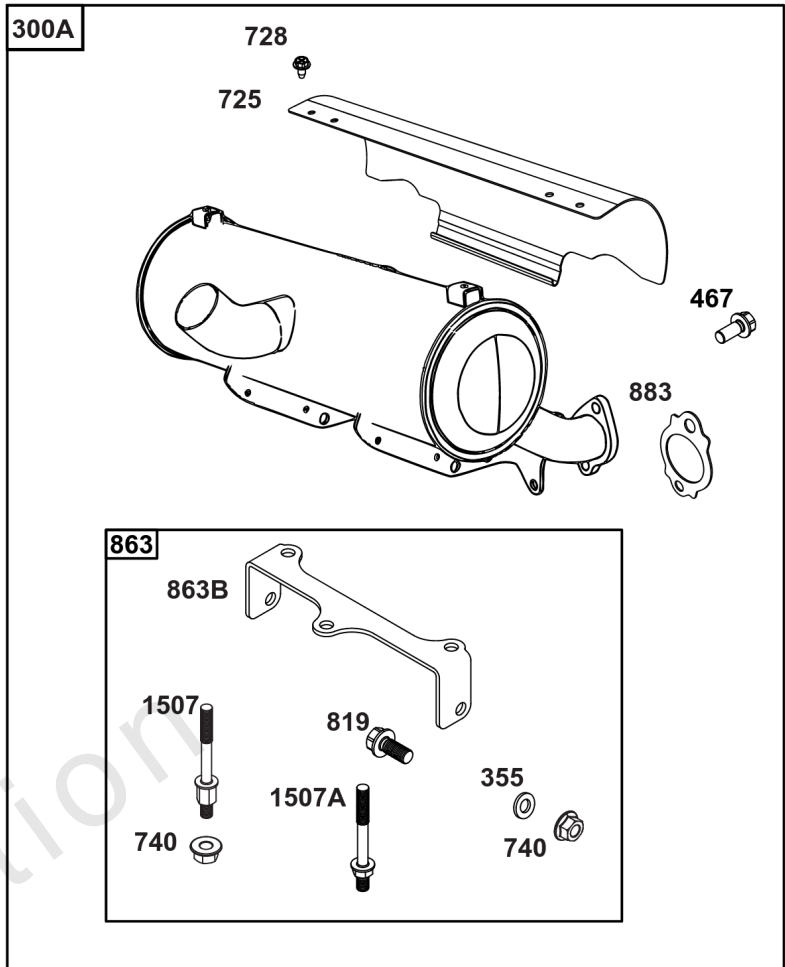

Center Outlet Mufflers

REF NO	PART NO	QTY	DESCRIPTION
22	807362	2	SCREW -(Muffler Bracket)
300	846443	1	MUFFLER -(Vertical Shaft) (Center Outlet) (304 Stainless Steel)
300A	847940	1	MUFFLER -(Vertical Shaft) (Center Outlet) (304 Stainless Steel) (Performance Muffler for 40 HP)
300B	846154	1	MUFFLER -(Horizontal Shaft) (High Mount) (Center Outlet)
300C	847922	1	MUFFLER -(Horizontal Shaft) (High Mount) (Center Outlet) (304 Stainless Steel) (Performance Muffler for 40 HP)
300D	846444	1	MUFFLER -(Horizontal Shaft) (High Mount) (Center Outlet) (304 Stainless Steel)
300E	847478	1	MUFFLER -(Horizontal Shaft) (High Mount) (Center Outlet) (O2 Sensor Port) (EFI)
355	844035	2	WASHER -(Muffler Bracket)
355A	691261	2	WASHER -(Muffler Bracket)
355B	691075	8	WASHER -(Muffler Bracket)
467	846149	4	SCREW -(Exhaust Manifold)
725	841132	1	SHIELD, Heat
725A	847229	1	SHIELD, Heat
728	692067	2	SCREW -(Heat Shield)
740	690941	5	NUT
819	692062	2	SCREW -(Muffler Bracket)
863	848296	1	BRACKET, Muffler
863A	843487	1	BRACKET, Muffler
863B	848296	1	BRACKET, Muffler
883	809872	2	GASKET, Exhaust
1507	848297	1	STUD -(Muffler Bracket)
1507A	848298	2	STUD -(Muffler Bracket)
1507B	846324	2	STUD -(Muffler Bracket)