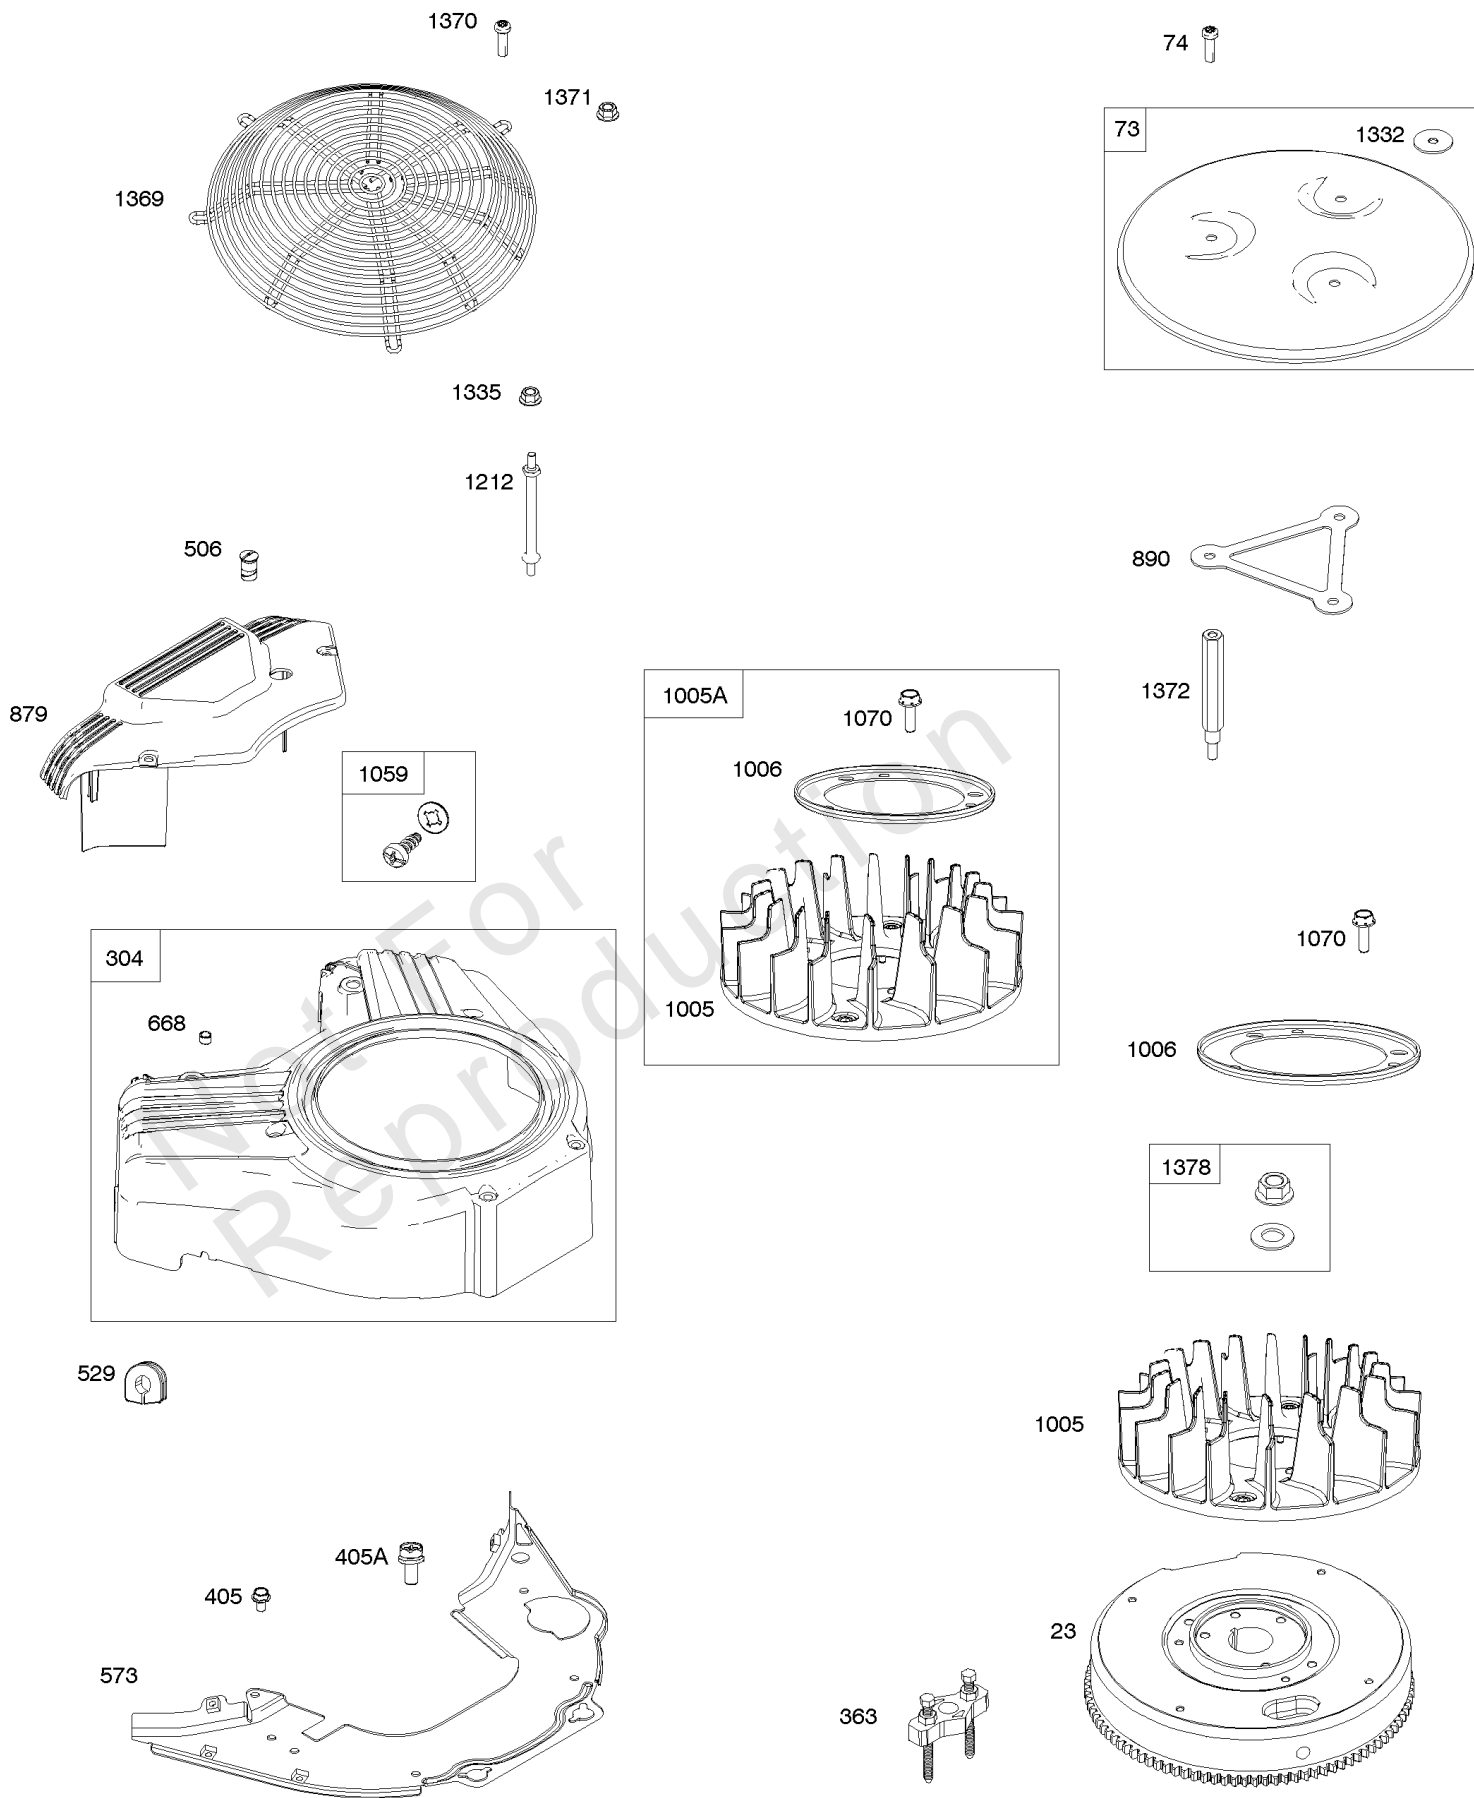

Blower Housing, Flywheel, Rotating Screen

REF NO	PART NO	QTY	DESCRIPTION
23	844385		FLYWHEEL
73	841840		SCREEN, Rotating
74	809947		SCREW -(Rotating Screen)
304	809959		HOUSING, Blower -(Non UL) (Non Oil Cooler) -Used Before Code Date 11040800
304	846964		HOUSING, Blower -(Non UL) (Non Oil Cooler) -Used After Code Date 11040700
363	19203		PULLER, Flywheel
405	841233		SCREW -(Back Plate) (M6x10mm)
405A	841735		SCREW -(Back Plate) (M6x14mm)
506	809957		SCREW -(Carburetor/EFI Cover) -Used Before Code Date 11041300
529	690744		GROMMET -(Magneto Armature Wires)
573	842712		PLATE, Back
668	841974		SPACER -(Blower Housing)
879	842526		COVER, Carburetor/EFI
890	809987		BRACKET, Support
1005	846996		FAN, Flywheel -Used After Code Date 15080600
1005A	847199		FAN, Flywheel -Used Before Code Date 15080700
1006	847198		RETAINER, Fan
1059	845300		KIT, Screw/Washer -(Carburetor/EFI Cover) -Used After Code Date 11041200
1070	807435		SCREW -(Flywheel Fan)
1212	809958		STUD -(Blower Housing)
1332	809948		WASHER -(Rotating Screen)
1335	690939		NUT -(Blower Housing)
1369	842858		GUARD, Flywheel Fan
1370	841233		SCREW -(Flywheel Fan Guard) (M6x10mm)
1371	841537		NUT -(Flywheel Fan Guard)
1372	809946		STUD -(Rotating Screen)
1378	844795		SET, Washer/Nut -(Flywheel)