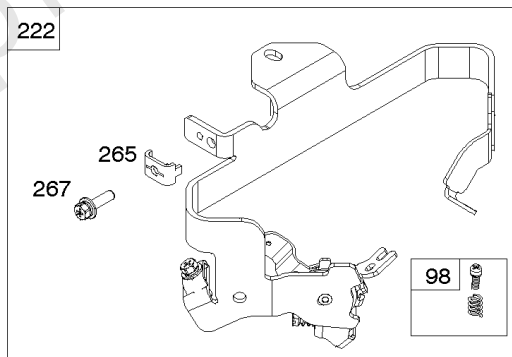

1036

1058

1319

1330

Cylinder, Pistons/Rings/Connecting Rods

REF NO	PART NO	QTY	DESCRIPTION
1	845799		CYLINDER ASSEMBLY
3	841596		SEAL, Oil -(Magneto Side)
12	846037		GASKET, Crankcase -Used After Code Date 13072100
12A	844107		GASKET, Crankcase -Used Before Code Date 13072200
12B	843969		GASKET, Crankcase -Used After Code Date 13072100
25	809790		PISTON ASSEMBLY -(Standard)
25	841931		PISTON ASSEMBLY -(.020 Oversize)
26	809972		SET, Ring -(Standard)
26	841932		SET, Ring -(.020 Oversize)
27	807351		LOCK, Piston Pin
28	807361		PIN, Piston
29	809275		ROD, Connecting
32	807363		SCREW -(Connecting Rod)
227	842534		LEVER, Governor Control
278	842122		WASHER -(Governor Control Lever)
404	809436		WASHER -(Governor Crank)
439	692154		O-RING, Oil Gallery -(Crankcase Cover/Sump or Cylinder Assembly)
439A	846027		O-RING, Oil Gallery -(Crankcase Cover/Sump or Cylinder Assembly) -Used After Code Date 13072100
490	843433		BEARING, Magneto Side
505	690238		NUT -(Governor Lever)
523	842542		DIPSTICK
562	843344		BOLT -(Governor Lever)
615A	809533		RETAINER, Governor Shaft -(Cylinder)
616	844180		CRANK, Governor
691	809287		SEAL, Governor Shaft
718	690959		PIN, Locating -(Cylinder)
718A	809508		PIN, Locating -(Cylinder Head)
718B	845925		PIN, Locating -(Cylinder)
1036	-----		Label-Emissions -(Available From A Briggs & Stratton Authorized Dealer)
1058	80006742USCN		MANUAL, Operator's
1319	794467		LABEL, Warning
1330	272144		MANUAL, Repair
1398	842191		COVER, Fuel Pump
1399	690932		SCREW -(Fuel Pump Cover)
1400	809894		SEAL, O-Ring -(Fuel Pump Cover)