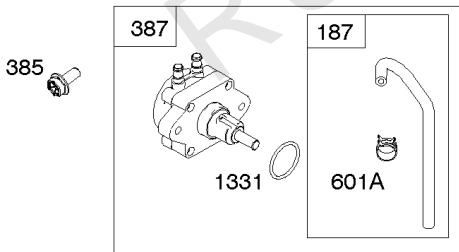

Carburetor, Fuel Supply

REF NO	PART NO	QTY	DESCRIPTION
95	690718		SCREW -(Throttle Valve)
98A	808177		KIT, Idle Speed -(Carburetor)
104	690882		PIN, Float Hinge
105	696136		VALVE, Float Needle
117	791501		JET, Main -(Standard) (Left Jet) (#113)
117	699733		JET, Main -(Standard) (Right Jet) (#114)
117A	699733S		JET, Main -(Standard) (Left Jet) (#114)
117A	792296		JET, Main -(Standard) (Right Jet) (#118)
118	843099		JET, Main -(High Altitude) (Left Jet) (#108)
118	791406		JET, Main -(High Altitude) (Right Jet) (#109)
118A	842628		JET, Main -(High Altitude) (Right Jet) (#112)
118A	843099S		JET, Main -(High Altitude) (Left Jet) (#108)
125	845278		CARBURETOR
127	844590		PLUG, Welch
131	844843		KIT, Throttle Shaft
133	841545		FLOAT, Carburetor
135	842677		TUBE, Fuel Transfer
137	841651		GASKET, Float Bowl
141	844876		KIT, Choke Shaft
163	807375		GASKET, Air Cleaner
187	844083		LINE, Fuel -(Formed Hose)
187A	791766		LINE, Fuel -(15" Long)(Cut To Required Length)
187A	791745		LINE, Fuel -(23 Inches)(Cut To Required Length)
231	690718		SCREW -(Choke Valve)
240	845125		FILTER, Fuel
276	695410		WASHER, Sealing
344	841233		SCREW -(Cable Clamp) (M6x10mm)
365	841853		SCREW -(Carburetor/Throttle Body) (M6x103mm)
385	809876		SCREW -(Fuel Pump)
385A	807084		SCREW -(Fuel Pump) (M6x14mm)
387	844088		PUMP, Fuel
387A	844527		PUMP, Fuel
418	844844		PLATE, Carburetor Cover
587	846866		CLAMP, Cable
601A	691038		CLAMP, Hose -(Black)
601B	791850		CLAMP, Hose -(Green)
633	690722		SEAL, Choke/Throttle Shaft -(Choke Shaft)