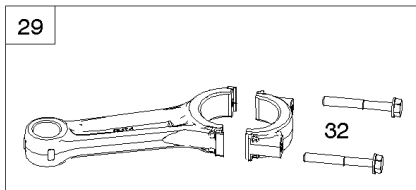

1036

1058

1319

1330

Cylinder, Pistons/Rings/Connecting Rods

REF NO	PART NO	QTY	DESCRIPTION
1	845799		CYLINDER ASSEMBLY
3	841596		SEAL, Oil -(Magneto Side)
12	846037		GASKET, Crankcase -Used After Code Date 13072100
12A	844107		GASKET, Crankcase -Used Before Code Date 13072200
12B	843969		GASKET, Crankcase -Used After Code Date 13072100
25	809790		PISTON ASSEMBLY -(Standard)
25	841931		PISTON ASSEMBLY -(.020 Oversize)
26	809972		SET, Ring -(Standard)
26	841932		SET, Ring -(.020 Oversize)
27	807351		LOCK, Piston Pin
28	807361		PIN, Piston
29	809275		ROD, Connecting
32	807363		SCREW -(Connecting Rod)
227	842534		LEVER, Governor Control
278	842122		WASHER -(Governor Control Lever)
404	809436		WASHER -(Governor Crank)
439	692154		O-RING, Oil Gallery -(Crankcase Cover/Sump or Cylinder Assembly)
439A	846027		O-RING, Oil Gallery -(Crankcase Cover/Sump or Cylinder Assembly) -Used After Code Date 13072100
490	843433		BEARING, Magneto Side
505	690238		NUT -(Governor Lever)
523	842542		DIPSTICK
562	843344		BOLT -(Governor Lever)
615A	809533		RETAINER, Governor Shaft -(Cylinder)
616	844180		CRANK, Governor
691	809287		SEAL, Governor Shaft
718	690959		PIN, Locating -(Cylinder)
718A	809508		PIN, Locating -(Cylinder Head)
718B	845925		PIN, Locating -(Cylinder)
1036	-----		Label-Emissions -(Available From A Briggs & Stratton Authorized Dealer)
1058	80006742USCN		MANUAL, Operator's
1319	794467		LABEL, Warning
1330	272144		MANUAL, Repair
1398	842191		COVER, Fuel Pump
1399	690932		SCREW -(Fuel Pump Cover)
1400	809894		SEAL, O-Ring -(Fuel Pump Cover)