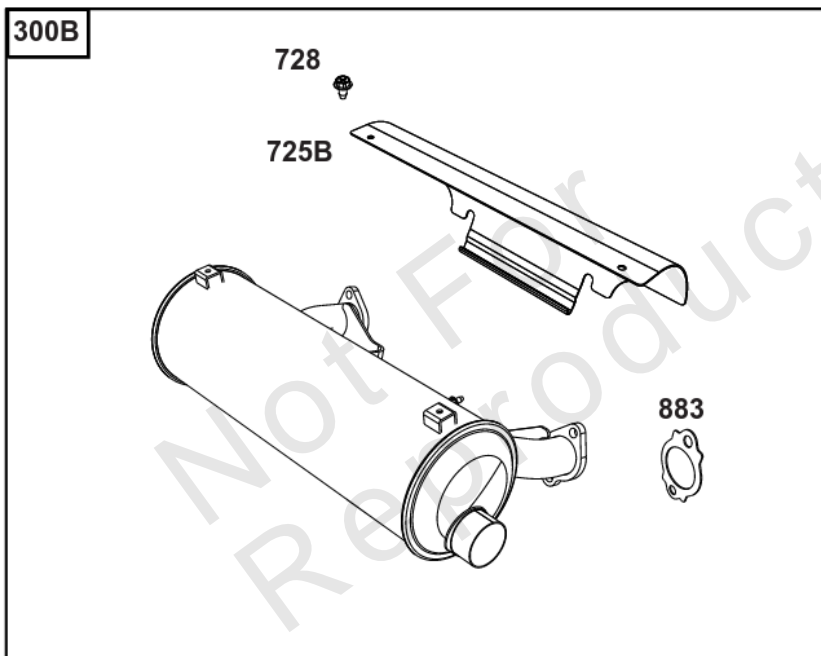

Not For
Reproduction

Lubrication

REF NO	PART NO	QTY	DESCRIPTION
186	796532	1	CONNECTOR, Hose -(Threaded Engine Block Connector for EZ-Oil Drain Hose)(Order hose separate)
239	690233	1	SWITCH, Oil Pressure -(2-4 PSI Normally-Closed Switch)
239A	491657S	1	SWITCH, Oil Pressure -(3-5 PSI Normally-Closed Switch)
239B	841281	1	SWITCH, Oil Pressure -(7-10 PSI Normally-Closed Switch)
239C	694115	1	SWITCH, Oil Pressure -(9-13 PSI Normally-Closed Switch)
239D	697049	1	SWITCH, Oil Pressure -(3-6 PSI Normally-Open Switch)
460	1761386YP	1	CONNECTOR, Filter Adapter -(Oil Drain Valve) (Fitting M14, 90 Degree 9/16 JIC)
460A	5100366SM	1	METRIC ADAPTER, M14-1 -(Threaded engine block adapter M14 to 3/8 for EZ-Oil Drain connector) (order 796532 separate)
512	594200	1	HOSE, Oil Drain -(EZ-Oil Drain Hose, 10.5") (Order threaded engine block connector separate)
512	593635	1	HOSE, Oil Drain -(EZ-Oil Drain Hose, 13.75") (Order threaded engine block connector separate)
512B	1723165SM	1	HOSE, Oil Drain, 10-1/2" Long, 3/8-18 Fittings -(10.5")
512C	5048681SM	1	HOSE, OIL DRAIN -(12.5")
517	593633	1	RETAINER, Oil Drain
1346	844802	1	VALVE, Oil Drain Shut Off
1346A	492031	1	VALVE, Oil Drain Shut Off
1505	100169		OIL-1QT VANGUARD (CASE) -(1 qt. Bottle)
1505A	100170		OIL-5QT VANGUARD (CASE) -(5 qt. Bottle)