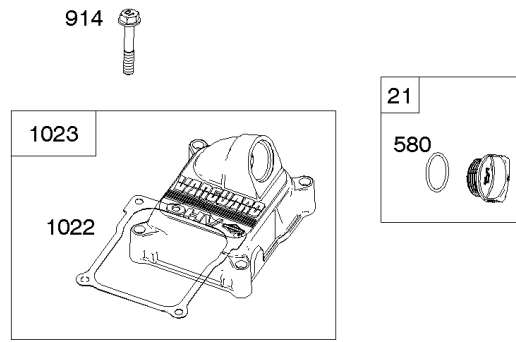

Cylinder Heads, Rocker Covers

REF NO	PART NO	QTY	DESCRIPTION
5	845588		HEAD, Cylinder -(Cylinder 1)
5A	845590		HEAD, Cylinder -(Cylinder 2)
7	809730		GASKET, Cylinder Head
9	842545		GASKET, Breather
13	809784		SCREW -(Cylinder Head)
21	843464		CAP, Oil Fill
33	844787		VALVE, Exhaust
34	843730		VALVE, Intake
35	845589		SPRING, Valve -(Intake) (Intake) (Pink)
35A	809374		SPRING, Valve -(Intake) (Intake) (White)
36	845589		SPRING, Valve -(Exhaust) (Exhaust) (Pink)
36A	809374		SPRING, Valve -(Exhaust) (Exhaust) (White)
40	844788		RETAINER, Valve
42	807683		KEEPER, Valve
45	809785		TAPPET, Valve
192	690083		ADJUSTER, Rocker Arm
337	792015		PLUG, Spark
383	19576S		WRENCH, Spark Plug
580	809894		SEAL, O-Ring -(Oil Fill Cap)
628	842547		SCREW -(Fuel Pump Bracket)
635	692076		BOOT, Spark Plug
788	844530		BRACKET, Fuel Pump
798	691492		SCREW -(Rocker Arm) (M6x30mm)
806	807362		SCREW -(Lifting Bracket) (M6x50mm)
806	807357		SCREW -(Lifting Bracket) (M6x40mm)
868	691963		SEAL, Valve
871	692057		BUSHING, Valve Guide
883	809872		GASKET, Exhaust
914	807357		SCREW -(Rocker Cover) (M6x40mm)
1022	809732		GASKET, Rocker Cover
1023B	844529		COVER, Rocker -(Rocker Cover #1)
1026	809783		ROD, Push -(Intake and Exhaust)
1029	690972		ARM, Rocker
1029A	807323		ARM, Rocker
1077	809729		BRACKET, Lifting
1077A	842616		BRACKET, Lifting
1100	791959		PIVOT, Rocker Arm
1263	842544		REED, Breather
1376	842547		SCREW -(Breather Reed Cover)
1405	690941		NUT -(Lifting Bracket)