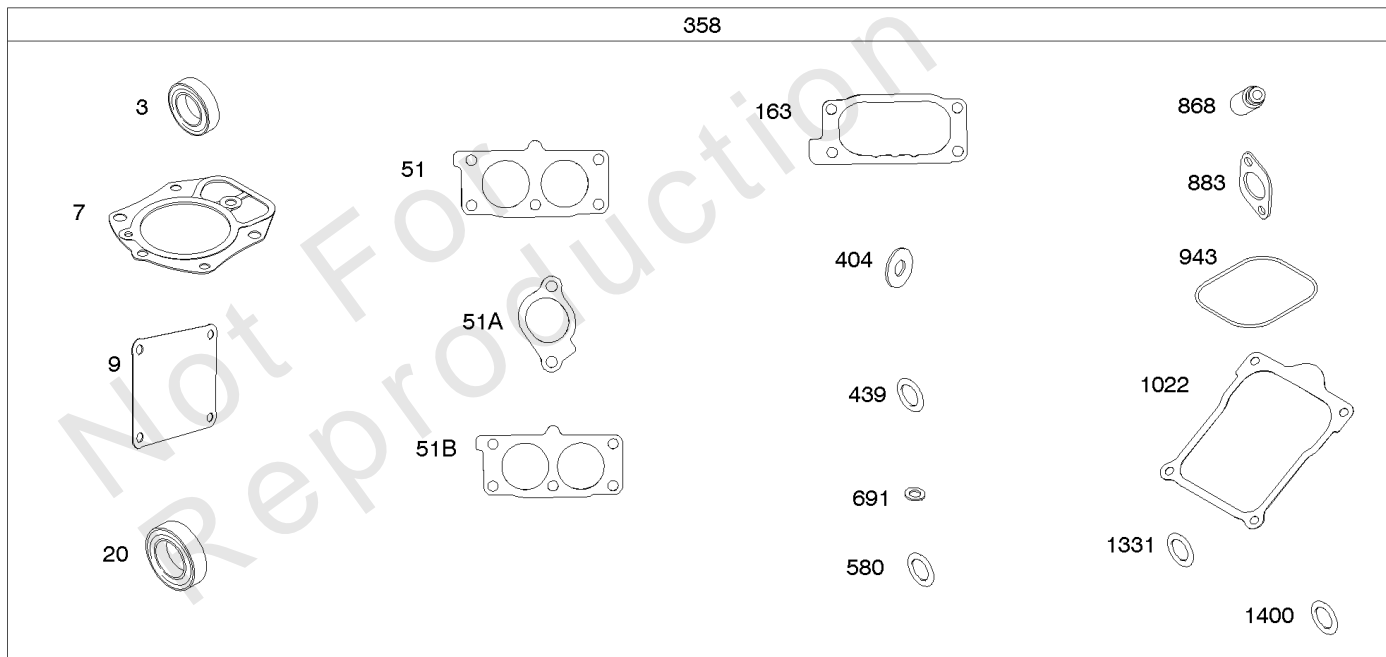

Carburetor Overhaul Kit, Engine/Valve Gasket Set

REF NO	PART NO	QTY	DESCRIPTION
3	841596		SEAL, Oil -(Magneto Side)
7	809730		GASKET, Cylinder Head
9	842545		GASKET, Breather
20	841596		SEAL, Oil -(PTO Side)
51B	841882		GASKET, Intake
104	690882		PIN, Float Hinge
105	696136		VALVE, Float Needle
121	842697		KIT, Carburetor Overhaul
133	841545		FLOAT, Carburetor
135	842677		TUBE, Fuel Transfer
137	841651		GASKET, Float Bowl
163	807375		GASKET, Air Cleaner
276	695410		WASHER, Sealing
358	841122		GASKET SET, Engine
404	809436		WASHER -(Governor Crank)
439	692154		O-RING, Oil Gallery -(Crankcase Cover/Sump or Cylinder Assembly)
580	809894		SEAL, O-Ring -(Oil Fill Cap)
633	690722		SEAL, Choke/Throttle Shaft -(Choke Shaft)
672	842696		GASKET, Carburetor Plate
691	809287		SEAL, Governor Shaft
868	691963		SEAL, Valve
883	809872		GASKET, Exhaust
943	842538		SEAL, O-Ring -(Oil Pump Cover)
987	808183		SEAL, Choke/Throttle Shaft
1022	809732		GASKET, Rocker Cover
1095	843713		GASKET SET, Valve
1124	842678		SEAL, O-Ring -(Fuel Transfer Tube)
1124A	841653		SEAL, O-Ring -(Fuel Transfer Tube)
1331	809894		SEAL, O-Ring -(Fuel Pump)
1400	809894		SEAL, O-Ring -(Fuel Pump Cover)