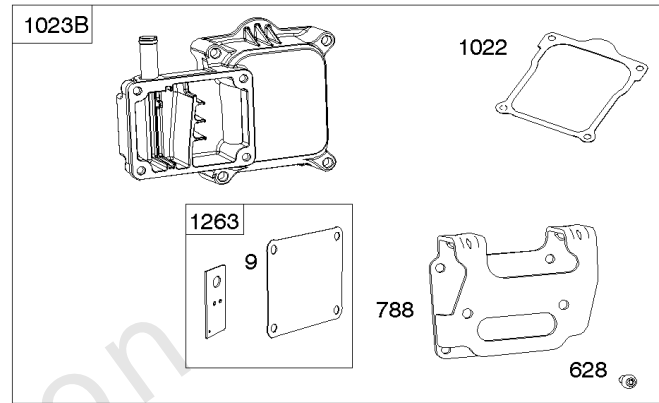

Cylinder Heads, Rocker Covers

REF NO	PART NO	QTY	DESCRIPTION
5	845588		HEAD, Cylinder -(Cylinder 1)
5A	845590		HEAD, Cylinder -(Cylinder 2)
7	809730		GASKET, Cylinder Head
9	842545		GASKET, Breather
13	809784		SCREW -(Cylinder Head)
21	843464		CAP, Oil Fill
33	844787		VALVE, Exhaust
34	843730		VALVE, Intake
35	845589		SPRING, Valve -(Intake) (Intake) (Pink)
35A	809374		SPRING, Valve -(Intake) (Intake) (White)
36	845589		SPRING, Valve -(Exhaust) (Exhaust) (Pink)
36A	809374		SPRING, Valve -(Exhaust) (Exhaust) (White)
40	844788		RETAINER, Valve
42	807683		KEEPER, Valve
45	809785		TAPPET, Valve
192	690083		ADJUSTER, Rocker Arm
337	792015		PLUG, Spark
383	19576S		WRENCH, Spark Plug
580	809894		SEAL, O-Ring -(Oil Fill Cap)
628	842547		SCREW -(Fuel Pump Bracket)
635	692076		BOOT, Spark Plug
788	844530		BRACKET, Fuel Pump
798	691492		SCREW -(Rocker Arm) (M6x30mm)
806	807362		SCREW -(Lifting Bracket) (M6x50mm)
806	807357		SCREW -(Lifting Bracket) (M6x40mm)
868	691963		SEAL, Valve
871	692057		BUSHING, Valve Guide
883	809872		GASKET, Exhaust
914	807357		SCREW -(Rocker Cover) (M6x40mm)
1022	809732		GASKET, Rocker Cover
1023B	844529		COVER, Rocker -(Rocker Cover #1)
1026	809783		ROD, Push -(Intake and Exhaust)
1029	690972		ARM, Rocker
1029A	807323		ARM, Rocker
1077	809729		BRACKET, Lifting
1077A	842616		BRACKET, Lifting
1100	791959		PIVOT, Rocker Arm
1263	842544		REED, Breather
1376	842547		SCREW -(Breather Reed Cover)
1405	690941		NUT -(Lifting Bracket)