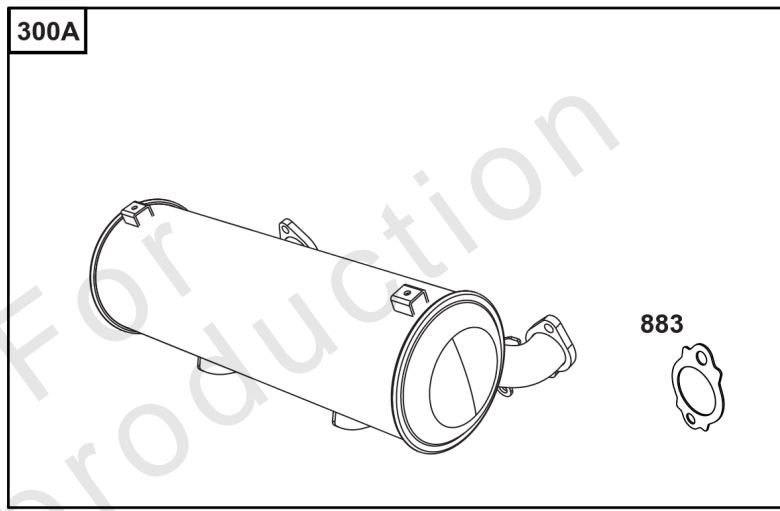

Starter Side Outlet Mufflers

REF NO	PART NO	QTY	DESCRIPTION
300	845741	1	MUFFLER -(High Mount) (Starter Side Outlet)
300A	847083	1	MUFFLER -(Starter Side Outlet) (EFI)
300B	847279		MUFFLER -(Side Mount) (Starter Side Outlet) (EFI)
415	596859	1	PLUG
436	842263	1	MANIFOLD, Exhaust
725	841132	1	SHIELD, Heat
728	692067	2	SCREW -(Heat Shield)
832	841682	1	GUARD, Muffler
836	841233	4	SCREW -(Muffler Guard)
883	809872	2	GASKET, Exhaust
884	841968	1	CLAMP, Muffler

Not For Reproduction