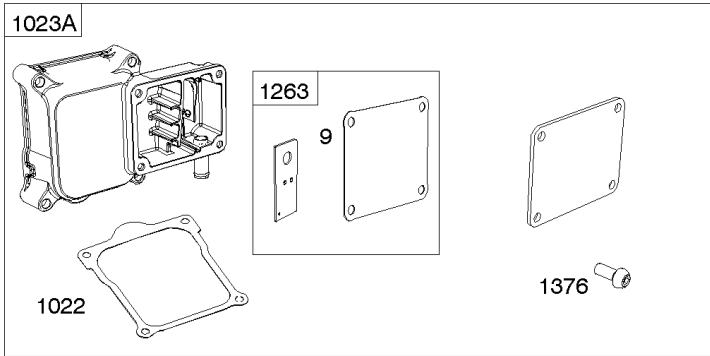

Cylinder Heads, Rocker Covers

REF NO	PART NO	QTY	DESCRIPTION
5	845588		HEAD, Cylinder -(Cylinder 1)
5A	845590		HEAD, Cylinder -(Cylinder 2)
7	809730		GASKET, Cylinder Head
9	842545		GASKET, Breather
13	809784		SCREW -(Cylinder Head)
21	843464		CAP, Oil Fill
33	844787		VALVE, Exhaust
34	843730		VALVE, Intake
35	845589		SPRING, Valve -(Intake) (Intake) (Pink)
35A	809374		SPRING, Valve -(Intake) (Intake) (White)
36	845589		SPRING, Valve -(Exhaust) (Exhaust) (Pink)
36A	809374		SPRING, Valve -(Exhaust) (Exhaust) (White)
40	844788		RETAINER, Valve
42	807683		KEEPER, Valve
45	809785		TAPPET, Valve
192	690083		ADJUSTER, Rocker Arm
337	792015		PLUG, Spark
383	19576S		WRENCH, Spark Plug
580	809894		SEAL, O-Ring -(Oil Fill Cap)
628	842547		SCREW -(Fuel Pump Bracket)
635	692076		BOOT, Spark Plug
788	844530		BRACKET, Fuel Pump
798	691492		SCREW -(Rocker Arm) (M6x30mm)
806	807362		SCREW -(Lifting Bracket) (M6x50mm)
806	807357		SCREW -(Lifting Bracket) (M6x40mm)
868	691963		SEAL, Valve
871	692057		BUSHING, Valve Guide
883	809872		GASKET, Exhaust
914	807357		SCREW -(Rocker Cover) (M6x40mm)
1022	809732		GASKET, Rocker Cover
1023B	844529		COVER, Rocker -(Rocker Cover #1)
1026	809783		ROD, Push -(Intake and Exhaust)
1029	690972		ARM, Rocker
1029A	807323		ARM, Rocker
1077	809729		BRACKET, Lifting
1077A	842616		BRACKET, Lifting
1100	791959		PIVOT, Rocker Arm
1263	842544		REED, Breather
1376	842547		SCREW -(Breather Reed Cover)
1405	690941		NUT -(Lifting Bracket)