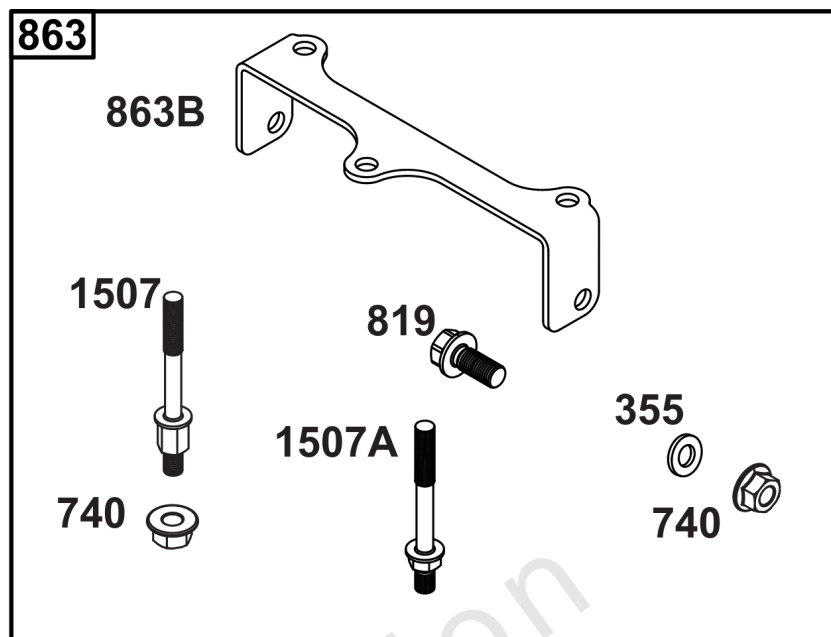

Muffler Bracket Kits

REF NO	PART NO	QTY	DESCRIPTION
22	807362	2	SCREW -(Muffler Bracket)
355	844035	2	WASHER -(Muffler Bracket)
355A	691261	2	WASHER -(Muffler Bracket)
355B	691075	8	WASHER -(Muffler Bracket)
740	690941	6	NUT -(Muffler Bracket)
819	692062	2	SCREW -(Muffler Bracket)
863	848316	1	BRACKET, Muffler -(Vertical)
863A	843487	1	BRACKET, Muffler -(Horizontal)
863B	848296	1	BRACKET, Muffler -(Vertical)
1507	848297	1	STUD -(Muffler Bracket)
1507A	848298	2	STUD -(Muffler Bracket)
1507B	846324	2	STUD -(Muffler Bracket)