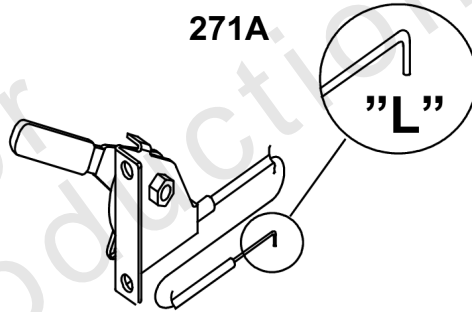

271

271A

271B

1413

493

1502

Speed Control

REF NO	PART NO	QTY	DESCRIPTION
265	691024	1	CLAMP, Casing -(Casing Clamp for Hard Casing)
265A	690798	1	CLAMP, Casing -(Casing Clamp for Soft Casing)
267	792629	1	SCREW -(Screw for Casing Clamp)
268	691025	1	CASING, Control Wire -(Wire Casing 72")
269	691026	1	WIRE, Control -(Control Wire 78")
269A	93907	1	WIRE, Control -(Control Wire 100")
270	691027	1	NUT -(Nut for Wire Casing)
271	691028	1	LEVER, Control
271A	692105	1	LEVER, Control -(Wire with "L" formed end)
271B	692541	1	LEVER, Control -(Wire with "Z" formed end)
416	595196	1	BRACKET, Throttle Cable -(Casing Clamp for Snap-In Casing)
493	842713	1	BRACKET, Mounting -(Speed Sensor)
1413	844449	1	SENSOR, Speed -(Requires 842713 Bracket and two 841233 screws)
1502	841233	2	SCREW -(Speed Sensor)