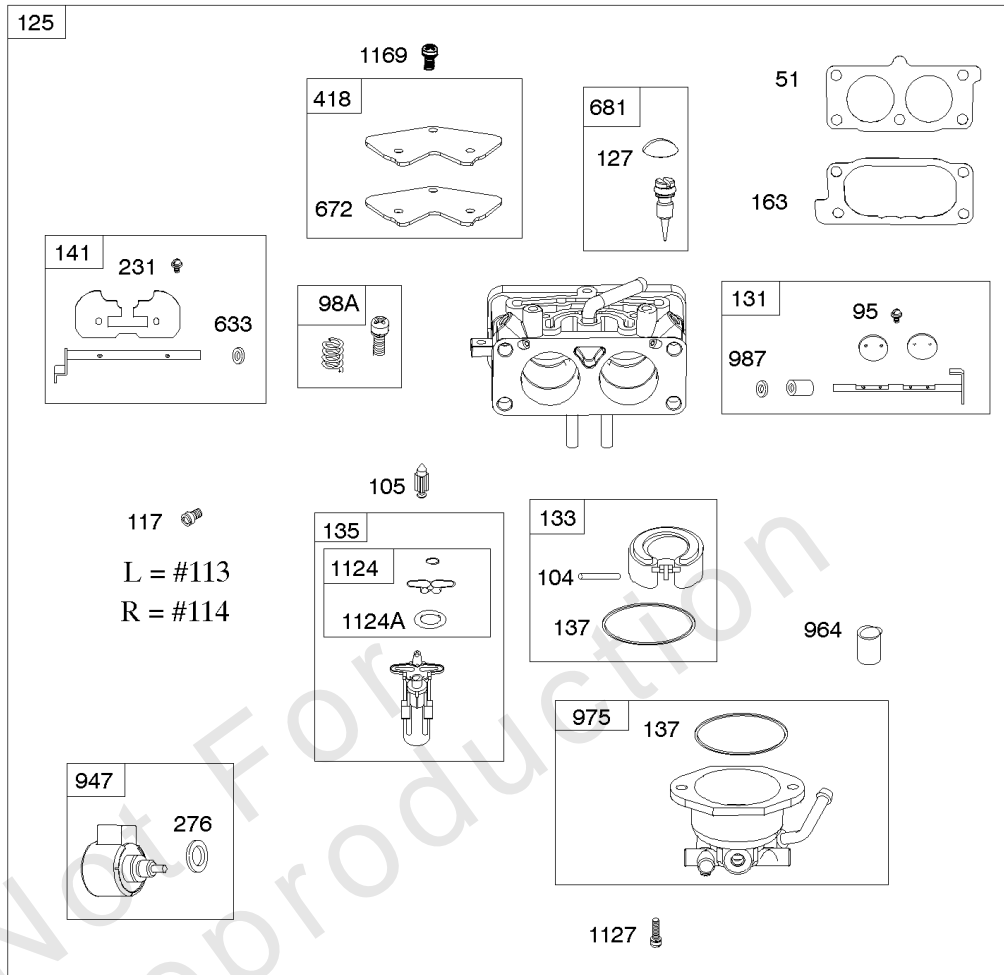

Carburetor Overhaul Kit, Engine/Valve Gasket Set

REF NO	PART NO	QTY	DESCRIPTION
3	841596		SEAL, Oil -(Magneto Side)
7	809730		GASKET, Cylinder Head
9	842545		GASKET, Breather
20	841596		SEAL, Oil -(PTO Side)
51B	841882		GASKET, Intake
104	690882		PIN, Float Hinge
105	696136		VALVE, Float Needle
121	842697		KIT, Carburetor Overhaul
133	841545		FLOAT, Carburetor
135	842677		TUBE, Fuel Transfer
137	841651		GASKET, Float Bowl
163	807375		GASKET, Air Cleaner
276	695410		WASHER, Sealing
358	841122		GASKET SET, Engine
404	809436		WASHER -(Governor Crank)
439	692154		O-RING, Oil Gallery -(Crankcase Cover/Sump or Cylinder Assembly)
580	809894		SEAL, O-Ring -(Oil Fill Cap)
633	690722		SEAL, Choke/Throttle Shaft -(Choke Shaft)
672	842696		GASKET, Carburetor Plate
691	809287		SEAL, Governor Shaft
868	691963		SEAL, Valve
883	809872		GASKET, Exhaust
943	842538		SEAL, O-Ring -(Oil Pump Cover)
987	808183		SEAL, Choke/Throttle Shaft
1022	809732		GASKET, Rocker Cover
1095	843713		GASKET SET, Valve
1124	842678		SEAL, O-Ring -(Fuel Transfer Tube)
1124A	841653		SEAL, O-Ring -(Fuel Transfer Tube)
1331	809894		SEAL, O-Ring -(Fuel Pump)
1400	809894		SEAL, O-Ring -(Fuel Pump Cover)