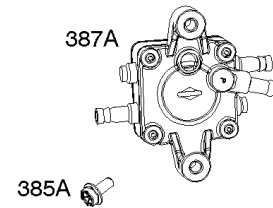

Carburetor, Fuel Supply

REF NO	PART NO	QTY	DESCRIPTION
95	690718		SCREW -(Throttle Valve)
98A	808177		KIT, Idle Speed -(Carburetor)
104	690882		PIN, Float Hinge
105	696136		VALVE, Float Needle
117	791501		JET, Main -(Standard) (Left Jet) (#113)
117	699733		JET, Main -(Standard) (Right Jet) (#114)
117A	699733S		JET, Main -(Standard) (Left Jet) (#114)
117A	792296		JET, Main -(Standard) (Right Jet) (#118)
118	843099		JET, Main -(High Altitude) (Left Jet) (#108)
118	791406		JET, Main -(High Altitude) (Right Jet) (#109)
118A	842628		JET, Main -(High Altitude) (Right Jet) (#112)
118A	843099S		JET, Main -(High Altitude) (Left Jet) (#108)
125	845278		CARBURETOR
127	844590		PLUG, Welch
131	844843		KIT, Throttle Shaft
133	841545		FLOAT, Carburetor
135	842677		TUBE, Fuel Transfer
137	841651		GASKET, Float Bowl
141	844876		KIT, Choke Shaft
163	807375		GASKET, Air Cleaner
187	844083		LINE, Fuel -(Formed Hose)
187A	791766		LINE, Fuel -(15" Long)(Cut To Required Length)
187A	791745		LINE, Fuel -(23 Inches)(Cut To Required Length)
231	690718		SCREW -(Choke Valve)
240	845125		FILTER, Fuel
276	695410		WASHER, Sealing
344	841233		SCREW -(Cable Clamp) (M6x10mm)
365	841853		SCREW -(Carburetor/Throttle Body) (M6x103mm)
385	809876		SCREW -(Fuel Pump)
385A	807084		SCREW -(Fuel Pump) (M6x14mm)
387	844088		PUMP, Fuel
387A	844527		PUMP, Fuel
418	844844		PLATE, Carburetor Cover
587	846866		CLAMP, Cable
601A	691038		CLAMP, Hose -(Black)
601B	791850		CLAMP, Hose -(Green)
633	690722		SEAL, Choke/Throttle Shaft -(Choke Shaft)