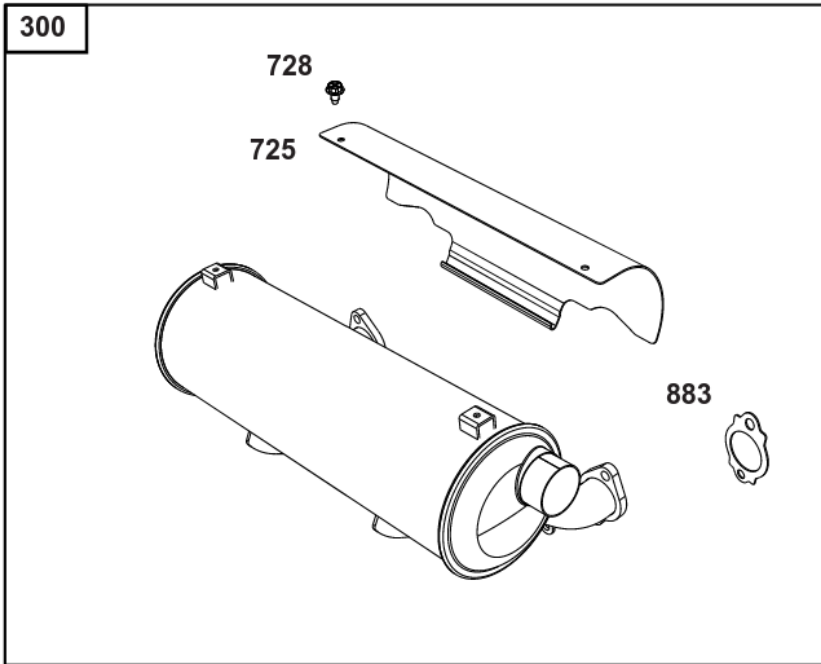

Not For
Reproduction

Lubrication

REF NO	PART NO	QTY	DESCRIPTION
186	796532	1	CONNECTOR, Hose -(Threaded Engine Block Connector for EZ-Oil Drain Hose)(Order hose separate)
239	690233	1	SWITCH, Oil Pressure -(2-4 PSI Normally-Closed Switch)
239A	491657S	1	SWITCH, Oil Pressure -(3-5 PSI Normally-Closed Switch)
239B	841281	1	SWITCH, Oil Pressure -(7-10 PSI Normally-Closed Switch)
239C	694115	1	SWITCH, Oil Pressure -(9-13 PSI Normally-Closed Switch)
239D	697049	1	SWITCH, Oil Pressure -(3-6 PSI Normally-Open Switch)
460	1761386YP	1	CONNECTOR, Filter Adapter -(Oil Drain Valve) (Fitting M14, 90 Degree 9/16 JIC)
460A	5100366SM	1	METRIC ADAPTER, M14-1 -(Threaded engine block adapter M14 to 3/8 for EZ-Oil Drain connector) (order 796532 separate)
512	594200	1	HOSE, Oil Drain -(EZ-Oil Drain Hose, 10.5") (Order threaded engine block connector separate)
512	593635	1	HOSE, Oil Drain -(EZ-Oil Drain Hose, 13.75") (Order threaded engine block connector separate)
512B	1723165SM	1	HOSE, Oil Drain, 10-1/2" Long, 3/8-18 Fittings -(10.5")
512C	5048681SM	1	HOSE, OIL DRAIN -(12.5")
517	593633	1	RETAINER, Oil Drain
1346	844802	1	VALVE, Oil Drain Shut Off
1346A	492031	1	VALVE, Oil Drain Shut Off
1505	100169		OIL-1QT VANGUARD (CASE) -(1 qt. Bottle)
1505A	100170		OIL-5QT VANGUARD (CASE) -(5 qt. Bottle)