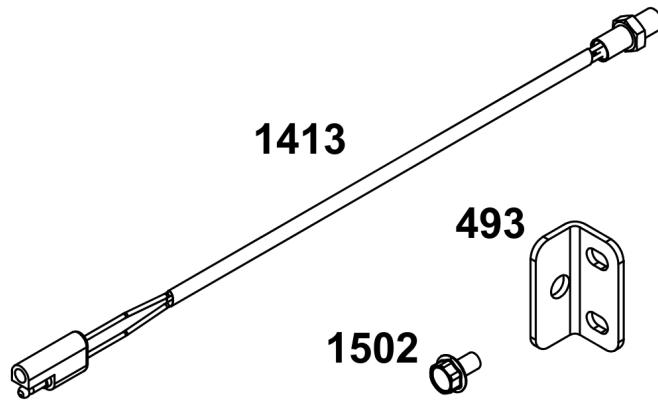

271

271A

271B

1413

493

1502

Speed Control

REF NO	PART NO	QTY	DESCRIPTION
265	691024	1	CLAMP, Casing -(Casing Clamp for Hard Casing)
265A	690798	1	CLAMP, Casing -(Casing Clamp for Soft Casing)
267	792629	1	SCREW -(Screw for Casing Clamp)
268	691025	1	CASING, Control Wire -(Wire Casing 72")
269	691026	1	WIRE, Control -(Control Wire 78")
269A	93907	1	WIRE, Control -(Control Wire 100")
270	691027	1	NUT -(Nut for Wire Casing)
271	691028	1	LEVER, Control
271A	692105	1	LEVER, Control -(Wire with "L" formed end)
271B	692541	1	LEVER, Control -(Wire with "Z" formed end)
416	595196	1	BRACKET, Throttle Cable -(Casing Clamp for Snap-In Casing)
493	842713	1	BRACKET, Mounting -(Speed Sensor)
1413	844449	1	SENSOR, Speed -(Requires 842713 Bracket and two 841233 screws)
1502	841233	2	SCREW -(Speed Sensor)