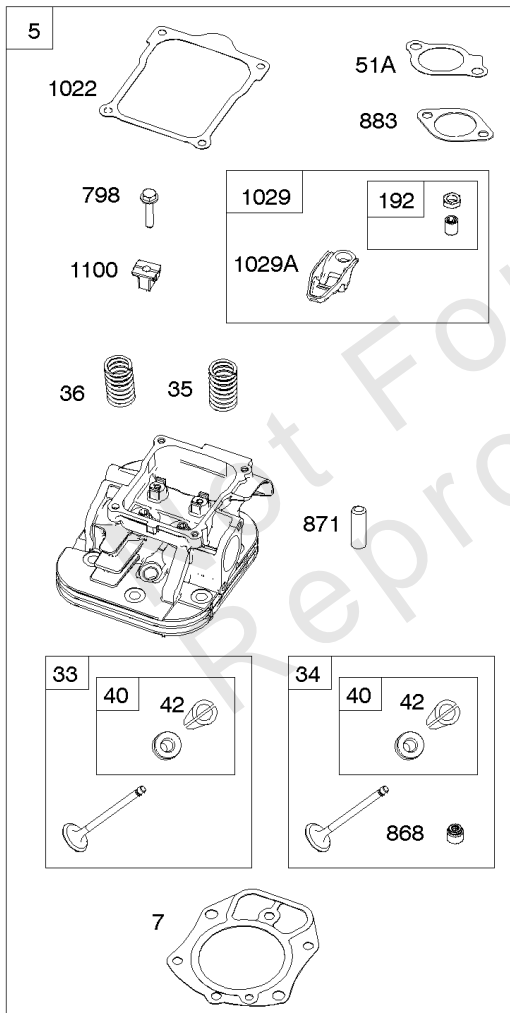

Cylinder Heads, Rocker Covers

REF NO	PART NO	QTY	DESCRIPTION
5	845588		HEAD, Cylinder -(Cylinder 1)
5A	845590		HEAD, Cylinder -(Cylinder 2)
7	809730		GASKET, Cylinder Head
9	842545		GASKET, Breather
13	809784		SCREW -(Cylinder Head)
21	843464		CAP, Oil Fill
33	844787		VALVE, Exhaust
34	843730		VALVE, Intake
35	845589		SPRING, Valve -(Intake) (Intake) (Pink)
35A	809374		SPRING, Valve -(Intake) (Intake) (White)
36	845589		SPRING, Valve -(Exhaust) (Exhaust) (Pink)
36A	809374		SPRING, Valve -(Exhaust) (Exhaust) (White)
40	844788		RETAINER, Valve
42	807683		KEEPER, Valve
45	809785		TAPPET, Valve
192	690083		ADJUSTER, Rocker Arm
337	792015		PLUG, Spark
383	19576S		WRENCH, Spark Plug
580	809894		SEAL, O-Ring -(Oil Fill Cap)
628	842547		SCREW -(Fuel Pump Bracket)
635	692076		BOOT, Spark Plug
788	844530		BRACKET, Fuel Pump
798	691492		SCREW -(Rocker Arm) (M6x30mm)
806	807362		SCREW -(Lifting Bracket) (M6x50mm)
806	807357		SCREW -(Lifting Bracket) (M6x40mm)
868	691963		SEAL, Valve
871	692057		BUSHING, Valve Guide
883	809872		GASKET, Exhaust
914	807357		SCREW -(Rocker Cover) (M6x40mm)
1022	809732		GASKET, Rocker Cover
1023B	844529		COVER, Rocker -(Rocker Cover #1)
1026	809783		ROD, Push -(Intake and Exhaust)
1029	690972		ARM, Rocker
1029A	807323		ARM, Rocker
1077	809729		BRACKET, Lifting
1077A	842616		BRACKET, Lifting
1100	791959		PIVOT, Rocker Arm
1263	842544		REED, Breather
1376	842547		SCREW -(Breather Reed Cover)
1405	690941		NUT -(Lifting Bracket)