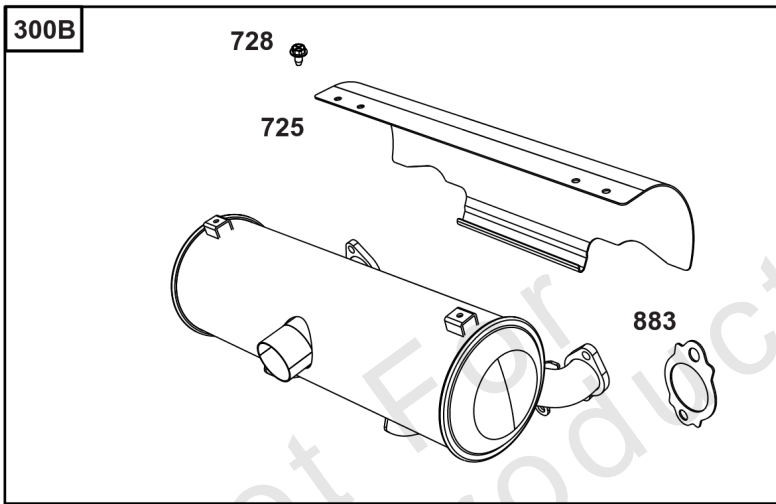

Center Outlet Mufflers

REF NO	PART NO	QTY	DESCRIPTION
22	807362	2	SCREW -(Muffler Bracket)
300	846443	1	MUFFLER -(Vertical Shaft) (Center Outlet) (304 Stainless Steel)
300A	847940	1	MUFFLER -(Vertical Shaft) (Center Outlet) (304 Stainless Steel) (Performance Muffler for 40 HP)
300B	846154	1	MUFFLER -(Horizontal Shaft) (High Mount) (Center Outlet)
300C	847922	1	MUFFLER -(Horizontal Shaft) (High Mount) (Center Outlet) (304 Stainless Steel) (Performance Muffler for 40 HP)
300D	846444	1	MUFFLER -(Horizontal Shaft) (High Mount) (Center Outlet) (304 Stainless Steel)
300E	847478	1	MUFFLER -(Horizontal Shaft) (High Mount) (Center Outlet) (O2 Sensor Port) (EFI)
355	844035	2	WASHER -(Muffler Bracket)
355A	691261	2	WASHER -(Muffler Bracket)
355B	691075	8	WASHER -(Muffler Bracket)
467	846149	4	SCREW -(Exhaust Manifold)
725	841132	1	SHIELD, Heat
725A	847229	1	SHIELD, Heat
728	692067	2	SCREW -(Heat Shield)
740	690941	5	NUT
819	692062	2	SCREW -(Muffler Bracket)
863	848296	1	BRACKET, Muffler
863A	843487	1	BRACKET, Muffler
863B	848296	1	BRACKET, Muffler
883	809872	2	GASKET, Exhaust
1507	848297	1	STUD -(Muffler Bracket)
1507A	848298	2	STUD -(Muffler Bracket)
1507B	846324	2	STUD -(Muffler Bracket)