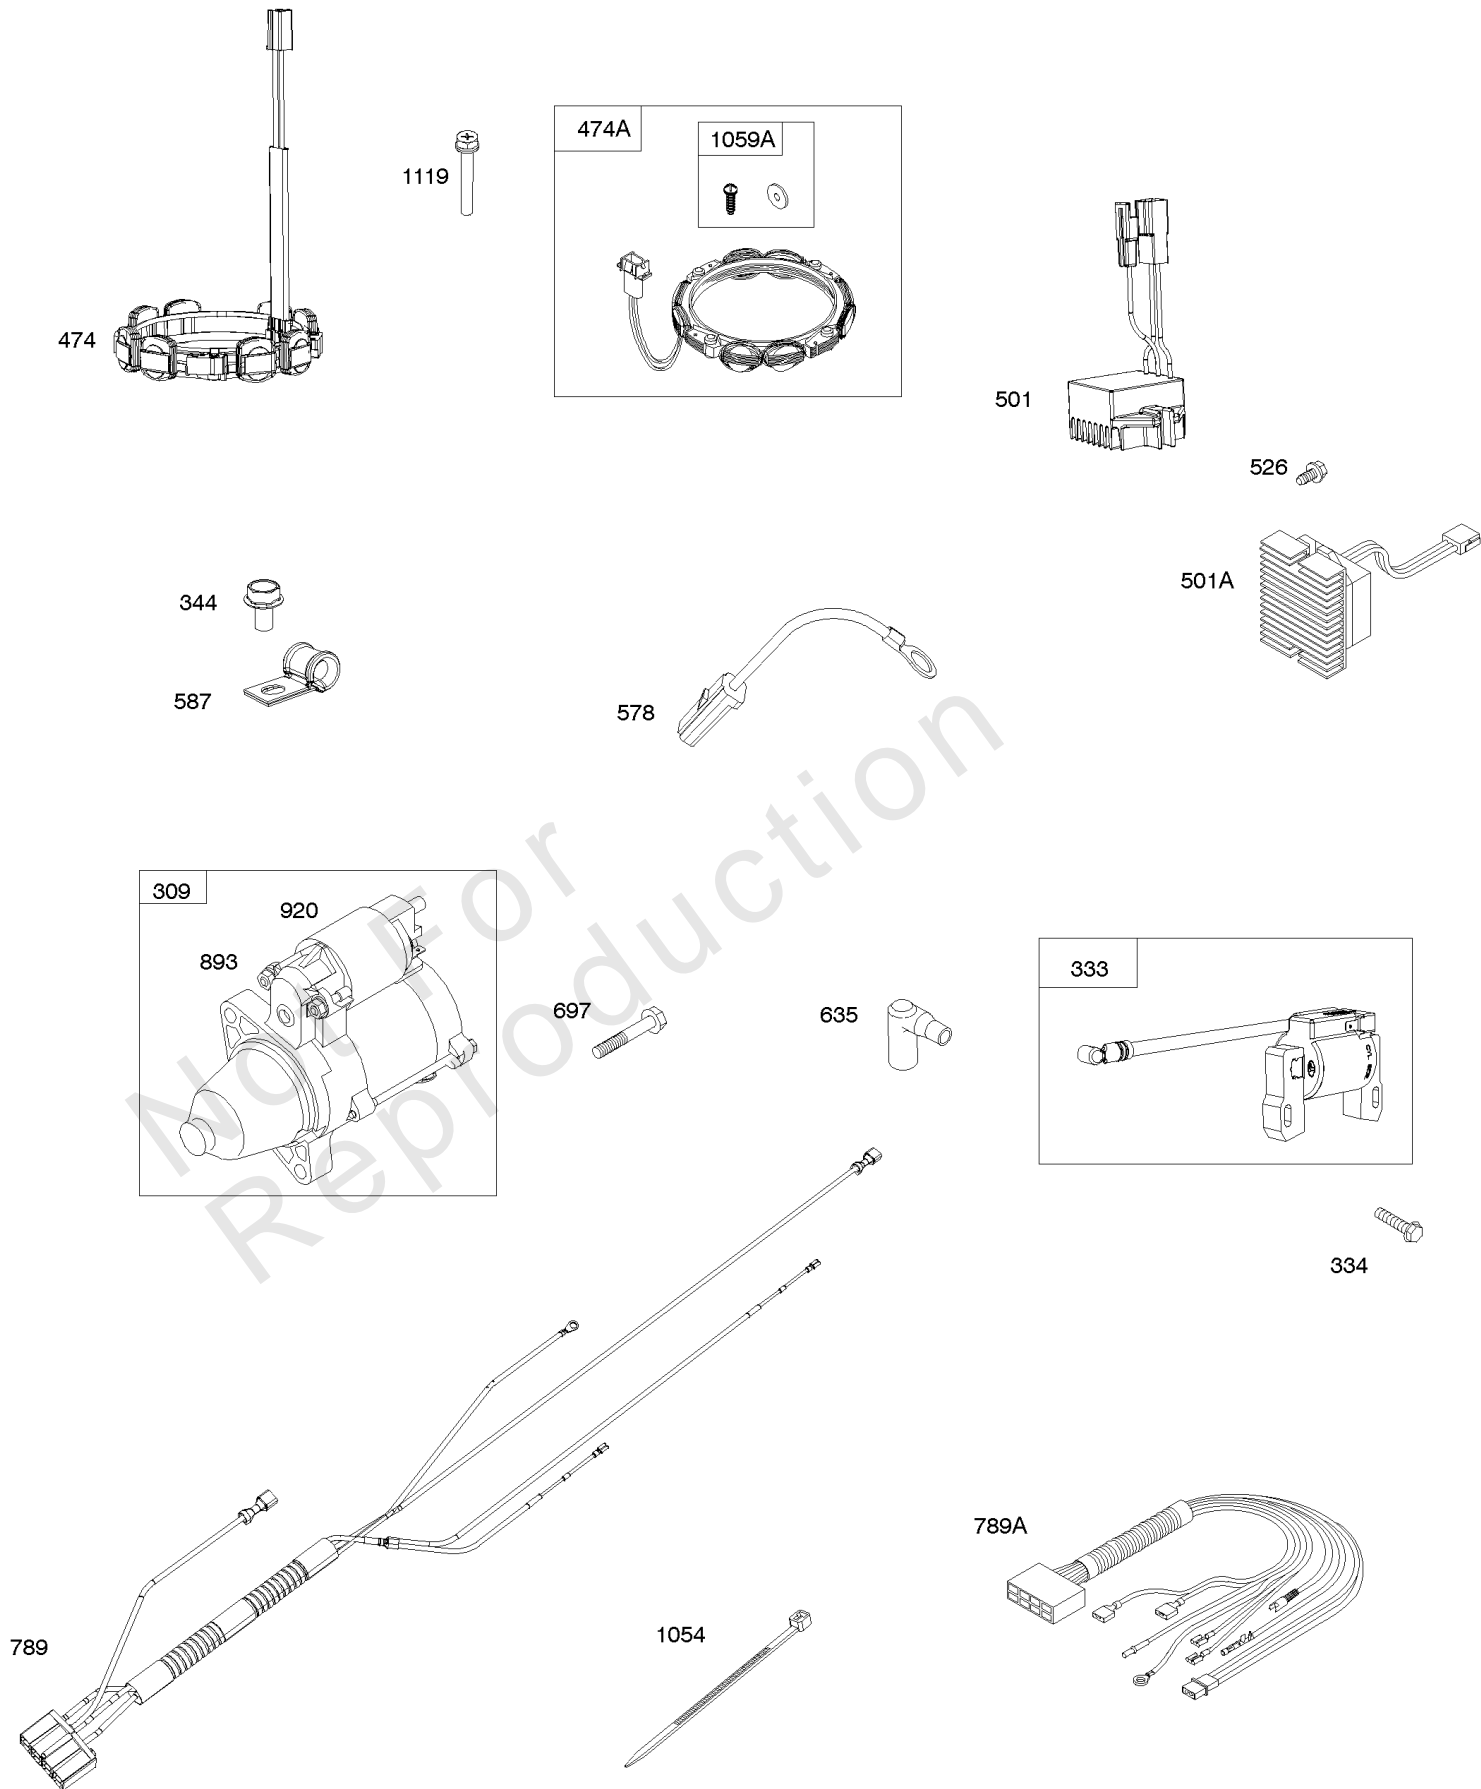

Alternator, Starter Motor, Regulator

REF NO	PART NO	QTY	DESCRIPTION
309	845761		MOTOR, Starter
333	845126		ARMATURE, Magneto -(Cylinders 1 and 2)
334	692066		SCREW -(Magneto Armature) (M4x23mm)
344	841233		SCREW -(Cable Clamp) (M6x10mm)
474	846882		ALTERNATOR -Used After Code Date 15103100
474A	696579		ALTERNATOR -Used Before Code Date 15110100
501	593843		REGULATOR -Used After Code Date 15110100
501A	691573		REGULATOR -Used Before Code Date 15110200
526	690717		SCREW -(Regulator)
578	846899		WIRE ASSEMBLY
587	846866		CLAMP, Cable
635	692076		BOOT, Spark Plug
697	690711		SCREW -(Starter Motor) (Drive Cap) (M8x38mm)
789	847060		HARNESS, Wiring -Used After Code Date 15110100
789A	809906		HARNESS, Wiring -Used Before Code Date 15110200
893	845758		NUT -(Starter Solenoid)
920	845757		SOLENOID, Starter
1054	280275		TIE, Cable
1059A	698516		KIT, Screw/Washer -(Alternator)
1119	691552		SCREW -(Alternator)