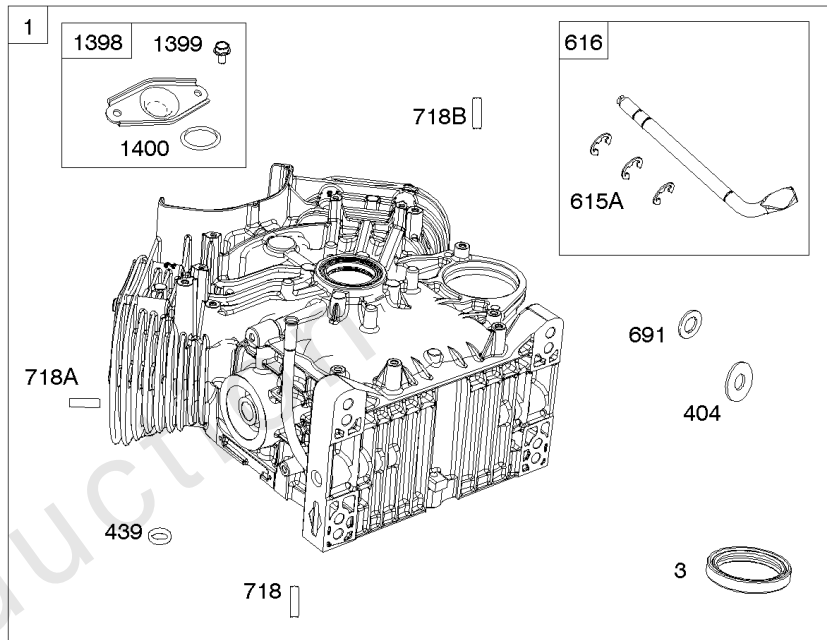

1036

1058

1319

1330

Cylinder, Pistons/Rings/Connecting Rods

REF NO	PART NO	QTY	DESCRIPTION
1	845799		CYLINDER ASSEMBLY
3	841596		SEAL, Oil -(Magneto Side)
12	846037		GASKET, Crankcase -Used After Code Date 13072100
12A	844107		GASKET, Crankcase -Used Before Code Date 13072200
12B	843969		GASKET, Crankcase -Used After Code Date 13072100
25	809790		PISTON ASSEMBLY -(Standard)
25	841931		PISTON ASSEMBLY -(.020 Oversize)
26	809972		SET, Ring -(Standard)
26	841932		SET, Ring -(.020 Oversize)
27	807351		LOCK, Piston Pin
28	807361		PIN, Piston
29	809275		ROD, Connecting
32	807363		SCREW -(Connecting Rod)
227	842534		LEVER, Governor Control
278	842122		WASHER -(Governor Control Lever)
404	809436		WASHER -(Governor Crank)
439	692154		O-RING, Oil Gallery -(Crankcase Cover/Sump or Cylinder Assembly)
439A	846027		O-RING, Oil Gallery -(Crankcase Cover/Sump or Cylinder Assembly) -Used After Code Date 13072100
490	843433		BEARING, Magneto Side
505	690238		NUT -(Governor Lever)
523	842542		DIPSTICK
562	843344		BOLT -(Governor Lever)
615A	809533		RETAINER, Governor Shaft -(Cylinder)
616	844180		CRANK, Governor
691	809287		SEAL, Governor Shaft
718	690959		PIN, Locating -(Cylinder)
718A	809508		PIN, Locating -(Cylinder Head)
718B	845925		PIN, Locating -(Cylinder)
1036	-----		Label-Emissions -(Available From A Briggs & Stratton Authorized Dealer)
1058	80006742USCN		MANUAL, Operator's
1319	794467		LABEL, Warning
1330	272144		MANUAL, Repair
1398	842191		COVER, Fuel Pump
1399	690932		SCREW -(Fuel Pump Cover)
1400	809894		SEAL, O-Ring -(Fuel Pump Cover)