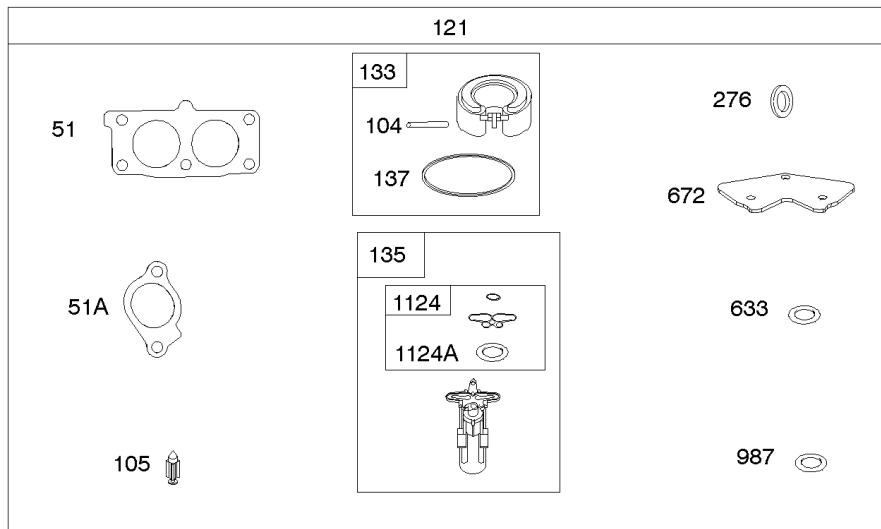

Carburetor Overhaul Kit, Engine/Valve Gasket Set

REF NO	PART NO	QTY	DESCRIPTION
3	841596		SEAL, Oil -(Magneto Side)
7	809730		GASKET, Cylinder Head
9	842545		GASKET, Breather
20	841596		SEAL, Oil -(PTO Side)
51B	841882		GASKET, Intake
104	690882		PIN, Float Hinge
105	696136		VALVE, Float Needle
121	842697		KIT, Carburetor Overhaul
133	841545		FLOAT, Carburetor
135	842677		TUBE, Fuel Transfer
137	841651		GASKET, Float Bowl
163	807375		GASKET, Air Cleaner
276	695410		WASHER, Sealing
358	841122		GASKET SET, Engine
404	809436		WASHER -(Governor Crank)
439	692154		O-RING, Oil Gallery -(Crankcase Cover/Sump or Cylinder Assembly)
580	809894		SEAL, O-Ring -(Oil Fill Cap)
633	690722		SEAL, Choke/Throttle Shaft -(Choke Shaft)
672	842696		GASKET, Carburetor Plate
691	809287		SEAL, Governor Shaft
868	691963		SEAL, Valve
883	809872		GASKET, Exhaust
943	842538		SEAL, O-Ring -(Oil Pump Cover)
987	808183		SEAL, Choke/Throttle Shaft
1022	809732		GASKET, Rocker Cover
1095	843713		GASKET SET, Valve
1124	842678		SEAL, O-Ring -(Fuel Transfer Tube)
1124A	841653		SEAL, O-Ring -(Fuel Transfer Tube)
1331	809894		SEAL, O-Ring -(Fuel Pump)
1400	809894		SEAL, O-Ring -(Fuel Pump Cover)