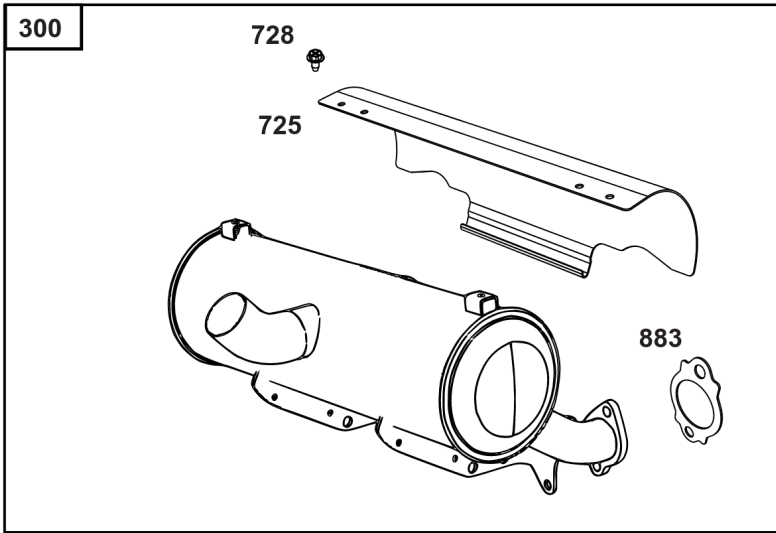

Center Outlet Mufflers

REF NO	PART NO	QTY	DESCRIPTION
22	807362	2	SCREW -(Muffler Bracket)
300	846443	1	MUFFLER -(Vertical Shaft) (Center Outlet) (304 Stainless Steel)
300A	847940	1	MUFFLER -(Vertical Shaft) (Center Outlet) (304 Stainless Steel) (Performance Muffler for 40 HP)
300B	846154	1	MUFFLER -(Horizontal Shaft) (High Mount) (Center Outlet)
300C	847922	1	MUFFLER -(Horizontal Shaft) (High Mount) (Center Outlet) (304 Stainless Steel) (Performance Muffler for 40 HP)
300D	846444	1	MUFFLER -(Horizontal Shaft) (High Mount) (Center Outlet) (304 Stainless Steel)
300E	847478	1	MUFFLER -(Horizontal Shaft) (High Mount) (Center Outlet) (O2 Sensor Port) (EFI)
355	844035	2	WASHER -(Muffler Bracket)
355A	691261	2	WASHER -(Muffler Bracket)
355B	691075	8	WASHER -(Muffler Bracket)
467	846149	4	SCREW -(Exhaust Manifold)
725	841132	1	SHIELD, Heat
725A	847229	1	SHIELD, Heat
728	692067	2	SCREW -(Heat Shield)
740	690941	5	NUT
819	692062	2	SCREW -(Muffler Bracket)
863	848296	1	BRACKET, Muffler
863A	843487	1	BRACKET, Muffler
863B	848296	1	BRACKET, Muffler
883	809872	2	GASKET, Exhaust
1507	848297	1	STUD -(Muffler Bracket)
1507A	848298	2	STUD -(Muffler Bracket)
1507B	846324	2	STUD -(Muffler Bracket)