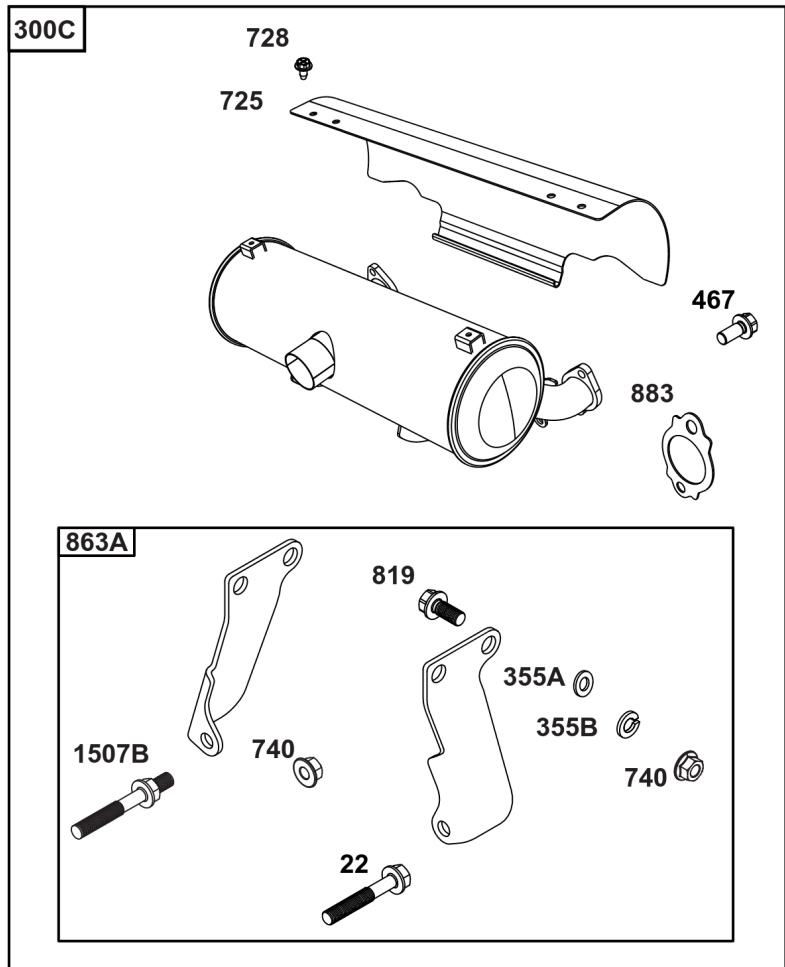

Center Outlet Mufflers

REF NO	PART NO	QTY	DESCRIPTION
22	807362	2	SCREW -(Muffler Bracket)
300	846443	1	MUFFLER -(Vertical Shaft) (Center Outlet) (304 Stainless Steel)
300A	847940	1	MUFFLER -(Vertical Shaft) (Center Outlet) (304 Stainless Steel) (Performance Muffler for 40 HP)
300B	846154	1	MUFFLER -(Horizontal Shaft) (High Mount) (Center Outlet)
300C	847922	1	MUFFLER -(Horizontal Shaft) (High Mount) (Center Outlet) (304 Stainless Steel) (Performance Muffler for 40 HP)
300D	846444	1	MUFFLER -(Horizontal Shaft) (High Mount) (Center Outlet) (304 Stainless Steel)
300E	847478	1	MUFFLER -(Horizontal Shaft) (High Mount) (Center Outlet) (O2 Sensor Port) (EFI)
355	844035	2	WASHER -(Muffler Bracket)
355A	691261	2	WASHER -(Muffler Bracket)
355B	691075	8	WASHER -(Muffler Bracket)
467	846149	4	SCREW -(Exhaust Manifold)
725	841132	1	SHIELD, Heat
725A	847229	1	SHIELD, Heat
728	692067	2	SCREW -(Heat Shield)
740	690941	5	NUT
819	692062	2	SCREW -(Muffler Bracket)
863	848296	1	BRACKET, Muffler
863A	843487	1	BRACKET, Muffler
863B	848296	1	BRACKET, Muffler
883	809872	2	GASKET, Exhaust
1507	848297	1	STUD -(Muffler Bracket)
1507A	848298	2	STUD -(Muffler Bracket)
1507B	846324	2	STUD -(Muffler Bracket)