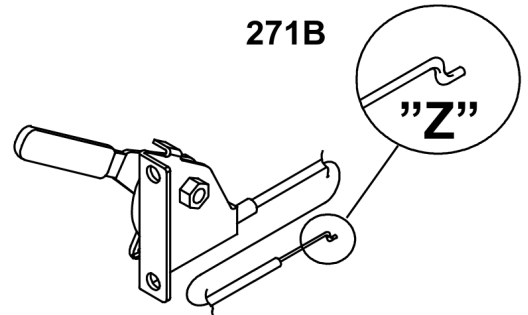

265

265A

416

267

268

269

269A

270

271

271A

271B

1413

493

1502

Speed Control

REF NO	PART NO	QTY	DESCRIPTION
265	691024	1	CLAMP, Casing -(Casing Clamp for Hard Casing)
265A	690798	1	CLAMP, Casing -(Casing Clamp for Soft Casing)
267	792629	1	SCREW -(Screw for Casing Clamp)
268	691025	1	CASING, Control Wire -(Wire Casing 72")
269	691026	1	WIRE, Control -(Control Wire 78")
269A	93907	1	WIRE, Control -(Control Wire 100")
270	691027	1	NUT -(Nut for Wire Casing)
271	691028	1	LEVER, Control
271A	692105	1	LEVER, Control -(Wire with "L" formed end)
271B	692541	1	LEVER, Control -(Wire with "Z" formed end)
416	595196	1	BRACKET, Throttle Cable -(Casing Clamp for Snap-In Casing)
493	842713	1	BRACKET, Mounting -(Speed Sensor)
1413	844449	1	SENSOR, Speed -(Requires 842713 Bracket and two 841233 screws)
1502	841233	2	SCREW -(Speed Sensor)