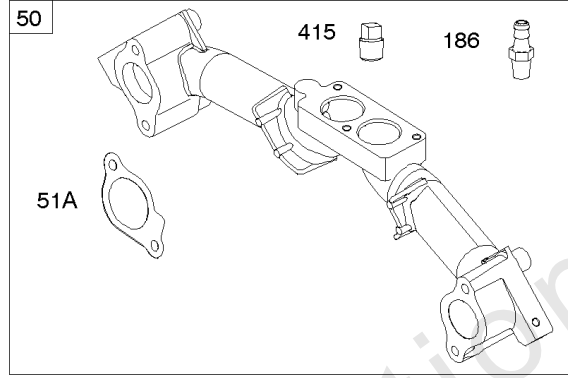

1036

1058

1319

1330

Cylinder, Pistons/Rings/Connecting Rods

REF NO	PART NO	QTY	DESCRIPTION
1	845799		CYLINDER ASSEMBLY
3	841596		SEAL, Oil -(Magneto Side)
12	846037		GASKET, Crankcase -Used After Code Date 13072100
12A	844107		GASKET, Crankcase -Used Before Code Date 13072200
12B	843969		GASKET, Crankcase -Used After Code Date 13072100
25	809790		PISTON ASSEMBLY -(Standard)
25	841931		PISTON ASSEMBLY -(.020 Oversize)
26	809972		SET, Ring -(Standard)
26	841932		SET, Ring -(.020 Oversize)
27	807351		LOCK, Piston Pin
28	807361		PIN, Piston
29	809275		ROD, Connecting
32	807363		SCREW -(Connecting Rod)
227	842534		LEVER, Governor Control
278	842122		WASHER -(Governor Control Lever)
404	809436		WASHER -(Governor Crank)
439	692154		O-RING, Oil Gallery -(Crankcase Cover/Sump or Cylinder Assembly)
439A	846027		O-RING, Oil Gallery -(Crankcase Cover/Sump or Cylinder Assembly) -Used After Code Date 13072100
490	843433		BEARING, Magneto Side
505	690238		NUT -(Governor Lever)
523	842542		DIPSTICK
562	843344		BOLT -(Governor Lever)
615A	809533		RETAINER, Governor Shaft -(Cylinder)
616	844180		CRANK, Governor
691	809287		SEAL, Governor Shaft
718	690959		PIN, Locating -(Cylinder)
718A	809508		PIN, Locating -(Cylinder Head)
718B	845925		PIN, Locating -(Cylinder)
1036	-----		Label-Emissions -(Available From A Briggs & Stratton Authorized Dealer)
1058	80006742USCN		MANUAL, Operator's
1319	794467		LABEL, Warning
1330	272144		MANUAL, Repair
1398	842191		COVER, Fuel Pump
1399	690932		SCREW -(Fuel Pump Cover)
1400	809894		SEAL, O-Ring -(Fuel Pump Cover)