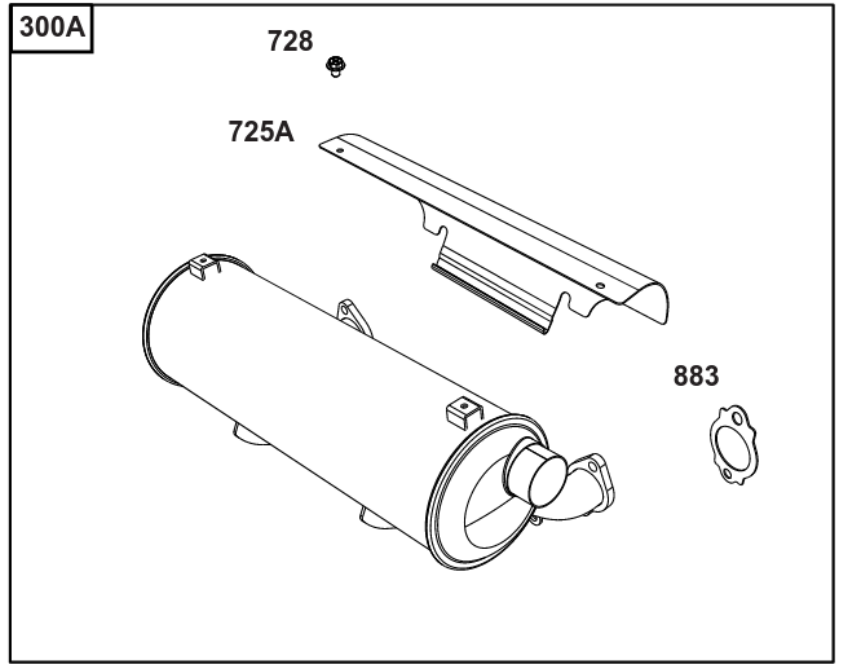

Not For
Reproduction

Lubrication

REF NO	PART NO	QTY	DESCRIPTION
186	796532	1	CONNECTOR, Hose -(Threaded Engine Block Connector for EZ-Oil Drain Hose)(Order hose separate)
239	690233	1	SWITCH, Oil Pressure -(2-4 PSI Normally-Closed Switch)
239A	491657S	1	SWITCH, Oil Pressure -(3-5 PSI Normally-Closed Switch)
239B	841281	1	SWITCH, Oil Pressure -(7-10 PSI Normally-Closed Switch)
239C	694115	1	SWITCH, Oil Pressure -(9-13 PSI Normally-Closed Switch)
239D	697049	1	SWITCH, Oil Pressure -(3-6 PSI Normally-Open Switch)
460	1761386YP	1	CONNECTOR, Filter Adapter -(Oil Drain Valve) (Fitting M14, 90 Degree 9/16 JIC)
460A	5100366SM	1	METRIC ADAPTER, M14-1 -(Threaded engine block adapter M14 to 3/8 for EZ-Oil Drain connector) (order 796532 separate)
512	594200	1	HOSE, Oil Drain -(EZ-Oil Drain Hose, 10.5") (Order threaded engine block connector separate)
512	593635	1	HOSE, Oil Drain -(EZ-Oil Drain Hose, 13.75") (Order threaded engine block connector separate)
512B	1723165SM	1	HOSE, Oil Drain, 10-1/2" Long, 3/8-18 Fittings -(10.5")
512C	5048681SM	1	HOSE, OIL DRAIN -(12.5")
517	593633	1	RETAINER, Oil Drain
1346	844802	1	VALVE, Oil Drain Shut Off
1346A	492031	1	VALVE, Oil Drain Shut Off
1505	100169		OIL-1QT VANGUARD (CASE) -(1 qt. Bottle)
1505A	100170		OIL-5QT VANGUARD (CASE) -(5 qt. Bottle)