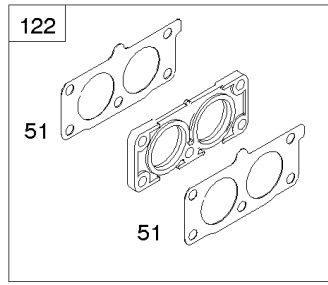

1036

1058

1319

1330

Cylinder, Pistons/Rings/Connecting Rods

REF NO	PART NO	QTY	DESCRIPTION
1	845799		CYLINDER ASSEMBLY
3	841596		SEAL, Oil -(Magneto Side)
12	846037		GASKET, Crankcase -Used After Code Date 13072100
12A	844107		GASKET, Crankcase -Used Before Code Date 13072200
12B	843969		GASKET, Crankcase -Used After Code Date 13072100
25	809790		PISTON ASSEMBLY -(Standard)
25	841931		PISTON ASSEMBLY -(.020 Oversize)
26	809972		SET, Ring -(Standard)
26	841932		SET, Ring -(.020 Oversize)
27	807351		LOCK, Piston Pin
28	807361		PIN, Piston
29	809275		ROD, Connecting
32	807363		SCREW -(Connecting Rod)
227	842534		LEVER, Governor Control
278	842122		WASHER -(Governor Control Lever)
404	809436		WASHER -(Governor Crank)
439	692154		O-RING, Oil Gallery -(Crankcase Cover/Sump or Cylinder Assembly)
439A	846027		O-RING, Oil Gallery -(Crankcase Cover/Sump or Cylinder Assembly) -Used After Code Date 13072100
490	843433		BEARING, Magneto Side
505	690238		NUT -(Governor Lever)
523	842542		DIPSTICK
562	843344		BOLT -(Governor Lever)
615A	809533		RETAINER, Governor Shaft -(Cylinder)
616	844180		CRANK, Governor
691	809287		SEAL, Governor Shaft
718	690959		PIN, Locating -(Cylinder)
718A	809508		PIN, Locating -(Cylinder Head)
718B	845925		PIN, Locating -(Cylinder)
1036	-----		Label-Emissions -(Available From A Briggs & Stratton Authorized Dealer)
1058	80006742USCN		MANUAL, Operator's
1319	794467		LABEL, Warning
1330	272144		MANUAL, Repair
1398	842191		COVER, Fuel Pump
1399	690932		SCREW -(Fuel Pump Cover)
1400	809894		SEAL, O-Ring -(Fuel Pump Cover)