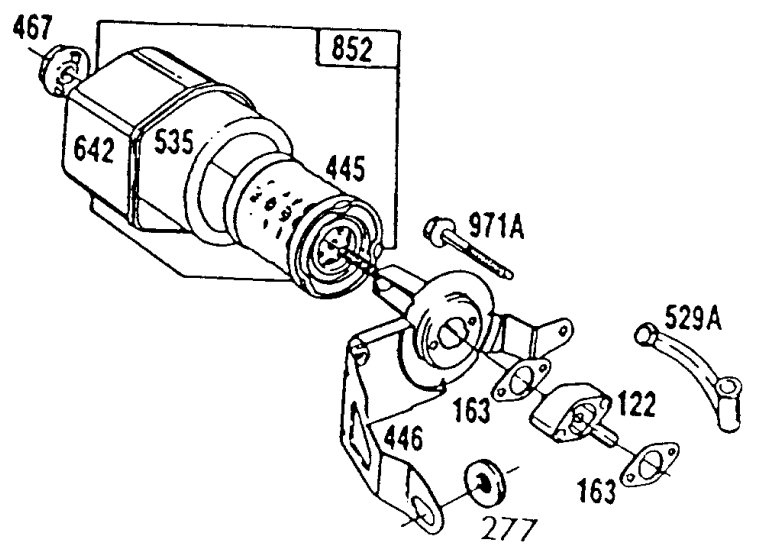

Carburetor, Fuel Tank, Brake

REF NO	PART NO	QTY	DESCRIPTION
617	270344		SEAL, O-Ring -(Intake Manifold) Included in Carburetor Overhaul Kit-See Ref 121. Included in Carburetor Gasket Set-Part No. 398183
618	262035		SPRING, Choke Return
621	396847		SWITCH, Stop
634	-----		No Nomenclature -Included in Carburetor Overhaul Kit-See Ref 121. Included in Carburetor Gasket Set-Part No. 398183
634A	-----		No Nomenclature -Included in Carburetor Overhaul Kit-See Ref 121. Included in Carburetor Gasket Set-Part No. 398183
642	223306		COVER, Air Cleaner
681	490549		KIT, Needle Valve
729	280470		CLIP, Wire
852	396397		CLEANER, Air
922	261647		SPRING, Governor -(Return)
923	394867		PIVOT, Band Brake
933A	223448		PIVOT, Band Brake
933	223278		SPACER -(Used on Engines Without Band Brake)
934	94037		SCREW
935	398758		SWITCH, Interlock -(12 Volt)
942	493248		BRACKET, Brake
955A	231534		RETAINER, Needle Valve
957	397974		CAP, Fuel Tank -(Plastic)
958	399517		VALVE, Fuel Shut Off -(Plastic)
959	399937		BRACKET, Fuel Tank
960	399938		BRACKET, Fuel Tank
961A	93847		SCREW -(Fuel Tank) (Tank)
961B	93980		SCREW -(Fuel Tank) (Tank)
961	93032		SCREW -(Fuel Tank) (Tank)
971A	94256		SCREW -(Air Cleaner)
973	94114		SCREW
975	398191		BOWL, Float
977	490937		SET, Carburetor Gasket -(Lms 11)