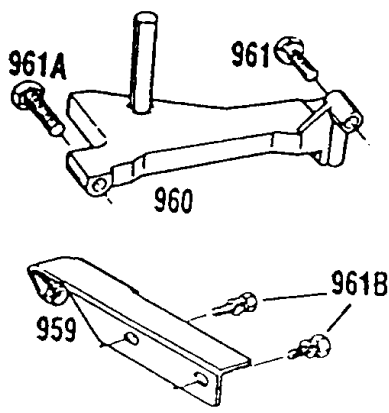

Carburetor, Fuel Tank, Brake

REF NO	PART NO	QTY	DESCRIPTION
617	270344		SEAL, O-Ring -(Intake Manifold) Included in Carburetor Overhaul Kit-See Ref 121. Included in Carburetor Gasket Set-Part No. 398183
618	262035		SPRING, Choke Return
621	396847		SWITCH, Stop
634	-----		No Nomenclature -Included in Carburetor Overhaul Kit-See Ref 121. Included in Carburetor Gasket Set-Part No. 398183
634A	-----		No Nomenclature -Included in Carburetor Overhaul Kit-See Ref 121. Included in Carburetor Gasket Set-Part No. 398183
642	223306		COVER, Air Cleaner
681	490549		KIT, Needle Valve
729	280470		CLIP, Wire
852	396397		CLEANER, Air
922	261647		SPRING, Governor -(Return)
923	394867		PIVOT, Band Brake
933A	223448		PIVOT, Band Brake
933	223278		SPACER -(Used on Engines Without Band Brake)
934	94037		SCREW
935	398758		SWITCH, Interlock -(12 Volt)
942	493248		BRACKET, Brake
955A	231534		RETAINER, Needle Valve
957	397974		CAP, Fuel Tank -(Plastic)
958	399517		VALVE, Fuel Shut Off -(Plastic)
959	399937		BRACKET, Fuel Tank
960	399938		BRACKET, Fuel Tank
961A	93847		SCREW -(Fuel Tank) (Tank)
961B	93980		SCREW -(Fuel Tank) (Tank)
961	93032		SCREW -(Fuel Tank) (Tank)
971A	94256		SCREW -(Air Cleaner)
973	94114		SCREW
975	398191		BOWL, Float
977	490937		SET, Carburetor Gasket -(Lms 11)