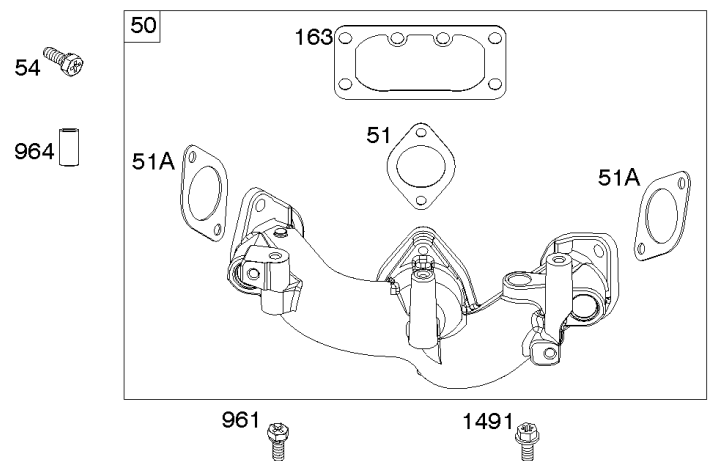

Cylinder Head, Rocker Arm Cover, Intake Manifold

Mfg. No: 49E777-0001-G1

Cylinder Head, Rocker Arm Cover, Intake Manifold

REF NO	PART NO	QTY	DESCRIPTION
5	593838		HEAD, Cylinder -(Cylinder #1)
5A	593839		HEAD, Cylinder -(Cylinder #2)
7	593485		GASKET, Cylinder Head
13	592244		SCREW -(Cylinder Head)
33	593632		VALVE, Exhaust
34	793556		VALVE, Intake
35	694865		SPRING, Valve -(Intake)
36	694865		SPRING, Valve -(Exhaust)
42	499586		KEEPER, Valve
45	690977		TAPPET, Valve
50	593850		MANIFOLD, Intake
51	593849		GASKET, Intake
51A	593851		GASKET, Intake
54	699816		SCREW -(Intake Manifold)
163	691001		GASKET, Air Cleaner
192	690083		ADJUSTER, Rocker Arm
337	792015		PLUG, Spark
383	19576S		WRENCH, Spark Plug
798	697890		SCREW -(Rocker Arm)
868	690968		SEAL, Valve
883	594365		GASKET, Exhaust
914	593637		SCREW -(Rocker Cover)
918A	593641		HOSE, Vacuum -(2.9" Long)
961	691108		SCREW -(Air Cleaner Bracket)
964	799159		CAP, Connector
1022	690971		GASKET, Rocker Cover
1023	593854		COVER, Rocker -(Cylinder #1)
1023A	593855		COVER, Rocker -(Cylinder #2)
1026	690981		ROD, Push -(Steel)
1026A	690982		ROD, Push -(Aluminum)
1029	690972		ARM, Rocker
1029A	807323		ARM, Rocker
1100	791959		PIVOT, Rocker Arm
1491	699816		SCREW -(Throttle Body)