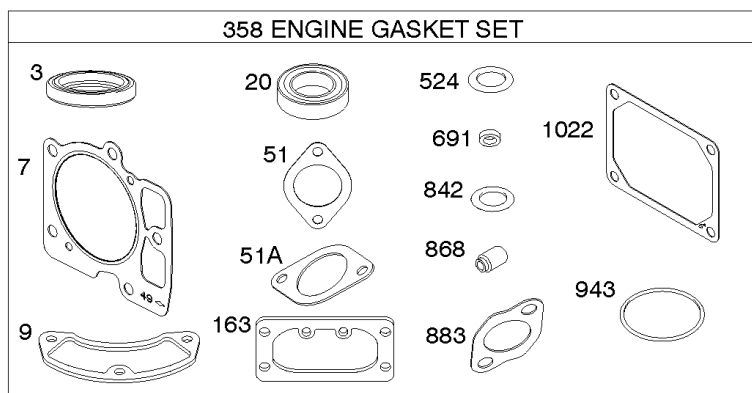

Not For
Reproduction

Engine Gasket Set, Valve Gasket Set

REF NO	PART NO	QTY	DESCRIPTION
3	593643		SEAL, Oil -(Magneto Side)
7	593485		GASKET, Cylinder Head
9	690937		GASKET, Breather
20	593644		SEAL, Oil -(PTO Side)
51	593849		GASKET, Intake
51A	593851		GASKET, Intake
163	691001		GASKET, Air Cleaner
358	593929		GASKET SET, Engine
524	691032		SEAL, O-Ring
691	790574		SEAL, Governor Shaft
842	691031		SEAL, O-Ring -(Dipstick Tube)
850	100106		SEALANT, Liquid
868	690968		SEAL, Valve
883	594365		GASKET, Exhaust
943	593642		SEAL, O-Ring -(Oil Pump Cover)
1022	690971		GASKET, Rocker Cover
1095	593928		GASKET SET, Valve