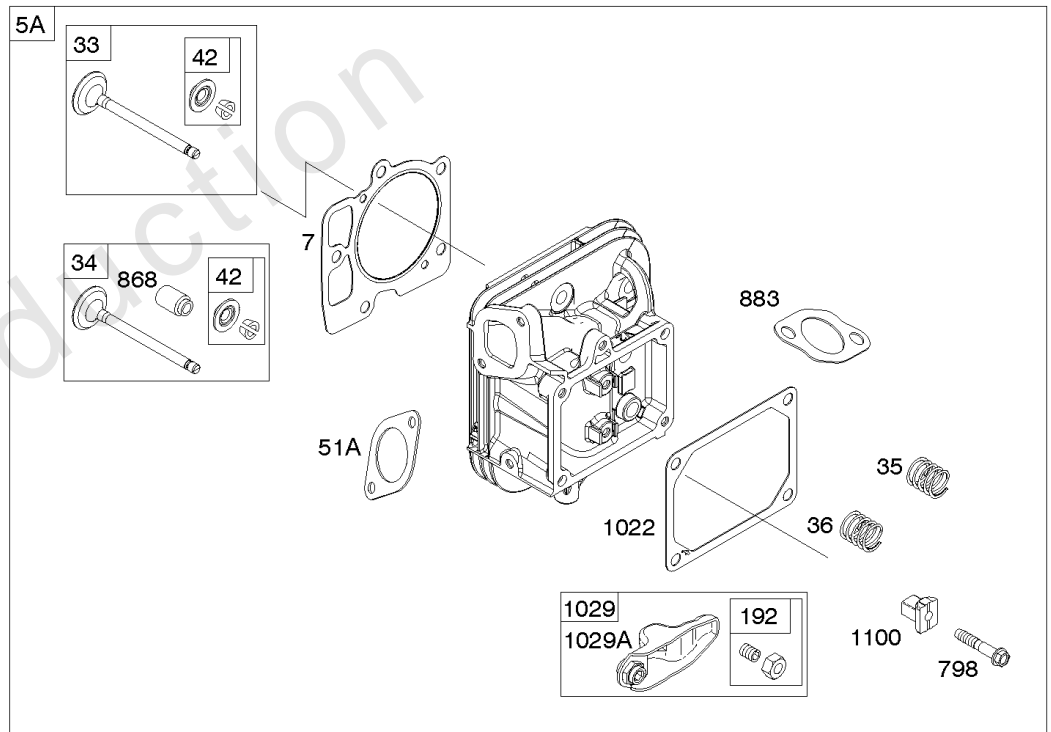

Cylinder Head, Rocker Arm Cover, Intake Manifold

Mfg. No: 49E777-0001-G1

Cylinder Head, Rocker Arm Cover, Intake Manifold

REF NO	PART NO	QTY	DESCRIPTION
5	593838		HEAD, Cylinder -(Cylinder #1)
5A	593839		HEAD, Cylinder -(Cylinder #2)
7	593485		GASKET, Cylinder Head
13	592244		SCREW -(Cylinder Head)
33	593632		VALVE, Exhaust
34	793556		VALVE, Intake
35	694865		SPRING, Valve -(Intake)
36	694865		SPRING, Valve -(Exhaust)
42	499586		KEEPER, Valve
45	690977		TAPPET, Valve
50	593850		MANIFOLD, Intake
51	593849		GASKET, Intake
51A	593851		GASKET, Intake
54	699816		SCREW -(Intake Manifold)
163	691001		GASKET, Air Cleaner
192	690083		ADJUSTER, Rocker Arm
337	792015		PLUG, Spark
383	19576S		WRENCH, Spark Plug
798	697890		SCREW -(Rocker Arm)
868	690968		SEAL, Valve
883	594365		GASKET, Exhaust
914	593637		SCREW -(Rocker Cover)
918A	593641		HOSE, Vacuum -(2.9" Long)
961	691108		SCREW -(Air Cleaner Bracket)
964	799159		CAP, Connector
1022	690971		GASKET, Rocker Cover
1023	593854		COVER, Rocker -(Cylinder #1)
1023A	593855		COVER, Rocker -(Cylinder #2)
1026	690981		ROD, Push -(Steel)
1026A	690982		ROD, Push -(Aluminum)
1029	690972		ARM, Rocker
1029A	807323		ARM, Rocker
1100	791959		PIVOT, Rocker Arm
1491	699816		SCREW -(Throttle Body)