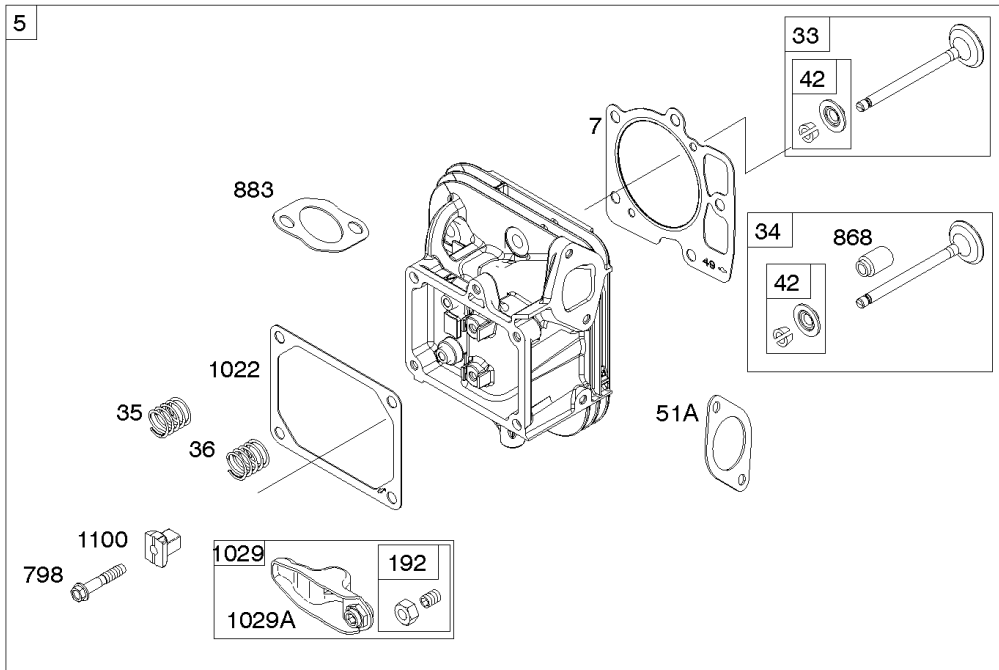

Cylinder Head, Rocker Arm Cover, Intake Manifold

Mfg. No: 49E777-0001-G1

Cylinder Head, Rocker Arm Cover, Intake Manifold

REF NO	PART NO	QTY	DESCRIPTION
5	593838		HEAD, Cylinder -(Cylinder #1)
5A	593839		HEAD, Cylinder -(Cylinder #2)
7	593485		GASKET, Cylinder Head
13	592244		SCREW -(Cylinder Head)
33	593632		VALVE, Exhaust
34	793556		VALVE, Intake
35	694865		SPRING, Valve -(Intake)
36	694865		SPRING, Valve -(Exhaust)
42	499586		KEEPER, Valve
45	690977		TAPPET, Valve
50	593850		MANIFOLD, Intake
51	593849		GASKET, Intake
51A	593851		GASKET, Intake
54	699816		SCREW -(Intake Manifold)
163	691001		GASKET, Air Cleaner
192	690083		ADJUSTER, Rocker Arm
337	792015		PLUG, Spark
383	19576S		WRENCH, Spark Plug
798	697890		SCREW -(Rocker Arm)
868	690968		SEAL, Valve
883	594365		GASKET, Exhaust
914	593637		SCREW -(Rocker Cover)
918A	593641		HOSE, Vacuum -(2.9" Long)
961	691108		SCREW -(Air Cleaner Bracket)
964	799159		CAP, Connector
1022	690971		GASKET, Rocker Cover
1023	593854		COVER, Rocker -(Cylinder #1)
1023A	593855		COVER, Rocker -(Cylinder #2)
1026	690981		ROD, Push -(Steel)
1026A	690982		ROD, Push -(Aluminum)
1029	690972		ARM, Rocker
1029A	807323		ARM, Rocker
1100	791959		PIVOT, Rocker Arm
1491	699816		SCREW -(Throttle Body)