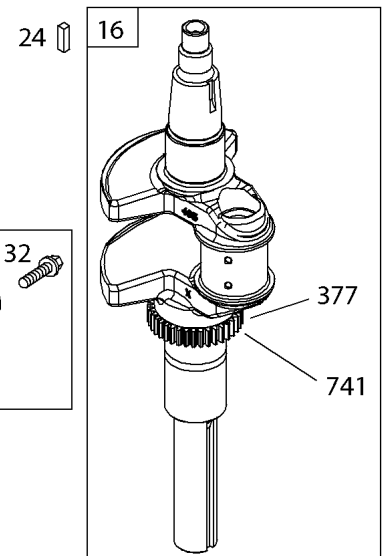

Cylinder Head, Rocker Arm Cover, Intake Manifold

Mfg. No: 49E777-0001-G1

Cylinder Head, Rocker Arm Cover, Intake Manifold

REF NO	PART NO	QTY	DESCRIPTION
5	593838		HEAD, Cylinder -(Cylinder #1)
5A	593839		HEAD, Cylinder -(Cylinder #2)
7	593485		GASKET, Cylinder Head
13	592244		SCREW -(Cylinder Head)
33	593632		VALVE, Exhaust
34	793556		VALVE, Intake
35	694865		SPRING, Valve -(Intake)
36	694865		SPRING, Valve -(Exhaust)
42	499586		KEEPER, Valve
45	690977		TAPPET, Valve
50	593850		MANIFOLD, Intake
51	593849		GASKET, Intake
51A	593851		GASKET, Intake
54	699816		SCREW -(Intake Manifold)
163	691001		GASKET, Air Cleaner
192	690083		ADJUSTER, Rocker Arm
337	792015		PLUG, Spark
383	19576S		WRENCH, Spark Plug
798	697890		SCREW -(Rocker Arm)
868	690968		SEAL, Valve
883	594365		GASKET, Exhaust
914	593637		SCREW -(Rocker Cover)
918A	593641		HOSE, Vacuum -(2.9" Long)
961	691108		SCREW -(Air Cleaner Bracket)
964	799159		CAP, Connector
1022	690971		GASKET, Rocker Cover
1023	593854		COVER, Rocker -(Cylinder #1)
1023A	593855		COVER, Rocker -(Cylinder #2)
1026	690981		ROD, Push -(Steel)
1026A	690982		ROD, Push -(Aluminum)
1029	690972		ARM, Rocker
1029A	807323		ARM, Rocker
1100	791959		PIVOT, Rocker Arm
1491	699816		SCREW -(Throttle Body)

Cylinder, Crankshaft, Camshaft, Air Guides

REF NO	PART NO	QTY	DESCRIPTION
505	691029		NUT -(Governor Control Lever)
540	594325		PLATE, Baffle
562	690311		BOLT -(Governor Control Lever)
573	593607		PLATE, Back
584	594164		COVER, Breather Passage
618	594326		SCREW -(Baffle Plate)
718	690959		PIN, Locating
741	690980		GEAR, Timing
850	100106		SEALANT, Liquid
865	591667		COVER, Air Guide -(Valley)
1263	594166		REED, Breather
1264	594165		SCREW -(Breather Reed)
1319	794467		LABEL, Warning
1319A	797669		LABEL, Warning