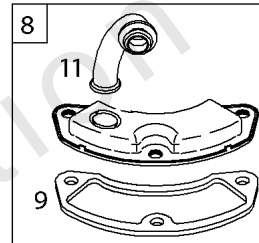

Cylinder Head, Rocker Arm Cover, Intake Manifold

Mfg. No: 49E777-0001-G1

Cylinder Head, Rocker Arm Cover, Intake Manifold

REF NO	PART NO	QTY	DESCRIPTION
5	593838		HEAD, Cylinder -(Cylinder #1)
5A	593839		HEAD, Cylinder -(Cylinder #2)
7	593485		GASKET, Cylinder Head
13	592244		SCREW -(Cylinder Head)
33	593632		VALVE, Exhaust
34	793556		VALVE, Intake
35	694865		SPRING, Valve -(Intake)
36	694865		SPRING, Valve -(Exhaust)
42	499586		KEEPER, Valve
45	690977		TAPPET, Valve
50	593850		MANIFOLD, Intake
51	593849		GASKET, Intake
51A	593851		GASKET, Intake
54	699816		SCREW -(Intake Manifold)
163	691001		GASKET, Air Cleaner
192	690083		ADJUSTER, Rocker Arm
337	792015		PLUG, Spark
383	19576S		WRENCH, Spark Plug
798	697890		SCREW -(Rocker Arm)
868	690968		SEAL, Valve
883	594365		GASKET, Exhaust
914	593637		SCREW -(Rocker Cover)
918A	593641		HOSE, Vacuum -(2.9" Long)
961	691108		SCREW -(Air Cleaner Bracket)
964	799159		CAP, Connector
1022	690971		GASKET, Rocker Cover
1023	593854		COVER, Rocker -(Cylinder #1)
1023A	593855		COVER, Rocker -(Cylinder #2)
1026	690981		ROD, Push -(Steel)
1026A	690982		ROD, Push -(Aluminum)
1029	690972		ARM, Rocker
1029A	807323		ARM, Rocker
1100	791959		PIVOT, Rocker Arm
1491	699816		SCREW -(Throttle Body)