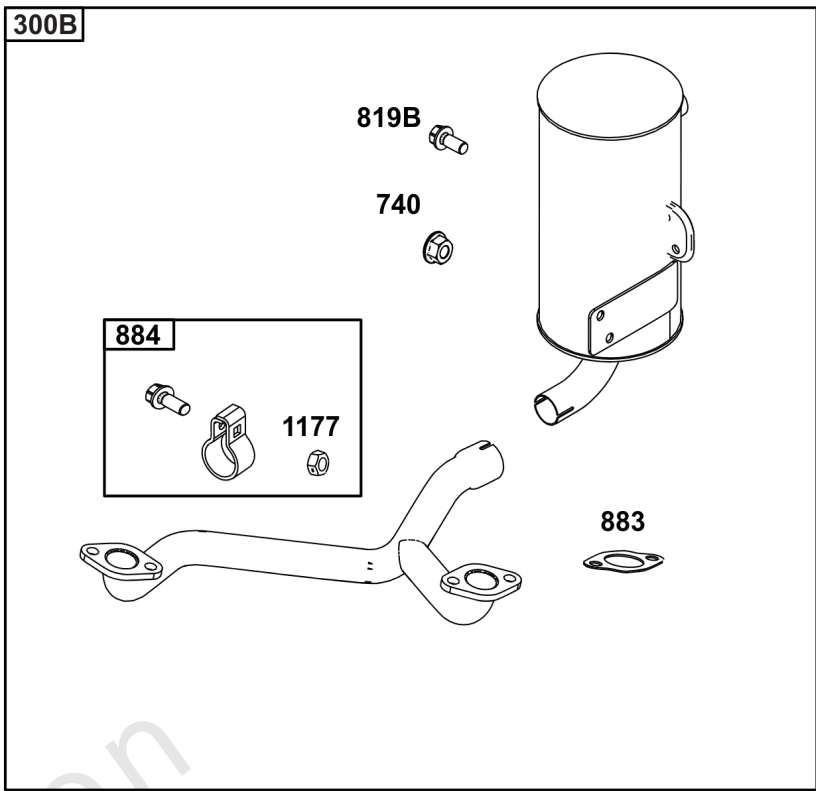

Exhaust/Muffler Configurations

REF NO	PART NO	QTY	DESCRIPTION
300A	771127	1	MUFFLER -(Oil Filter Side Outlet)(Commercial & Professional Series)
300B	771128	1	MUFFLER -(Starter Side Outlet)(Commercial & Professional Series)
300C	595822	1	MUFFLER -(Starter Side Outlet)(Commercial & Professional Series)
300D	84003680	1	MUFFLER -(Oil Filter Side Outlet) (Commercial & Professional Series)(Vanguard 810 & 810 EFI) (Compatible with 593868 Spark Arrester, 593885 Spark Arrester with Deflector.) (Equipped with plug for blocking off O2 sensor port for non EFI engines.)
437	690341	4	SCREW -(Exhaust Manifold)
740	704067	2	NUT, HEX FLNG,5/16-18 -(Muffler Bracket)
819	592604	2	SCREW -(Muffler Bracket)
819A	695629	4	SCREW -(Muffler Bracket)
819B	692062	2	SCREW -(Muffler Bracket)
883	594365	2	GASKET, Exhaust
884	691956	1	CLAMP, Muffler
1176	690941	4	NUT -(Exhaust Manifold)
1177	793859	1	NUT -(Muffler)