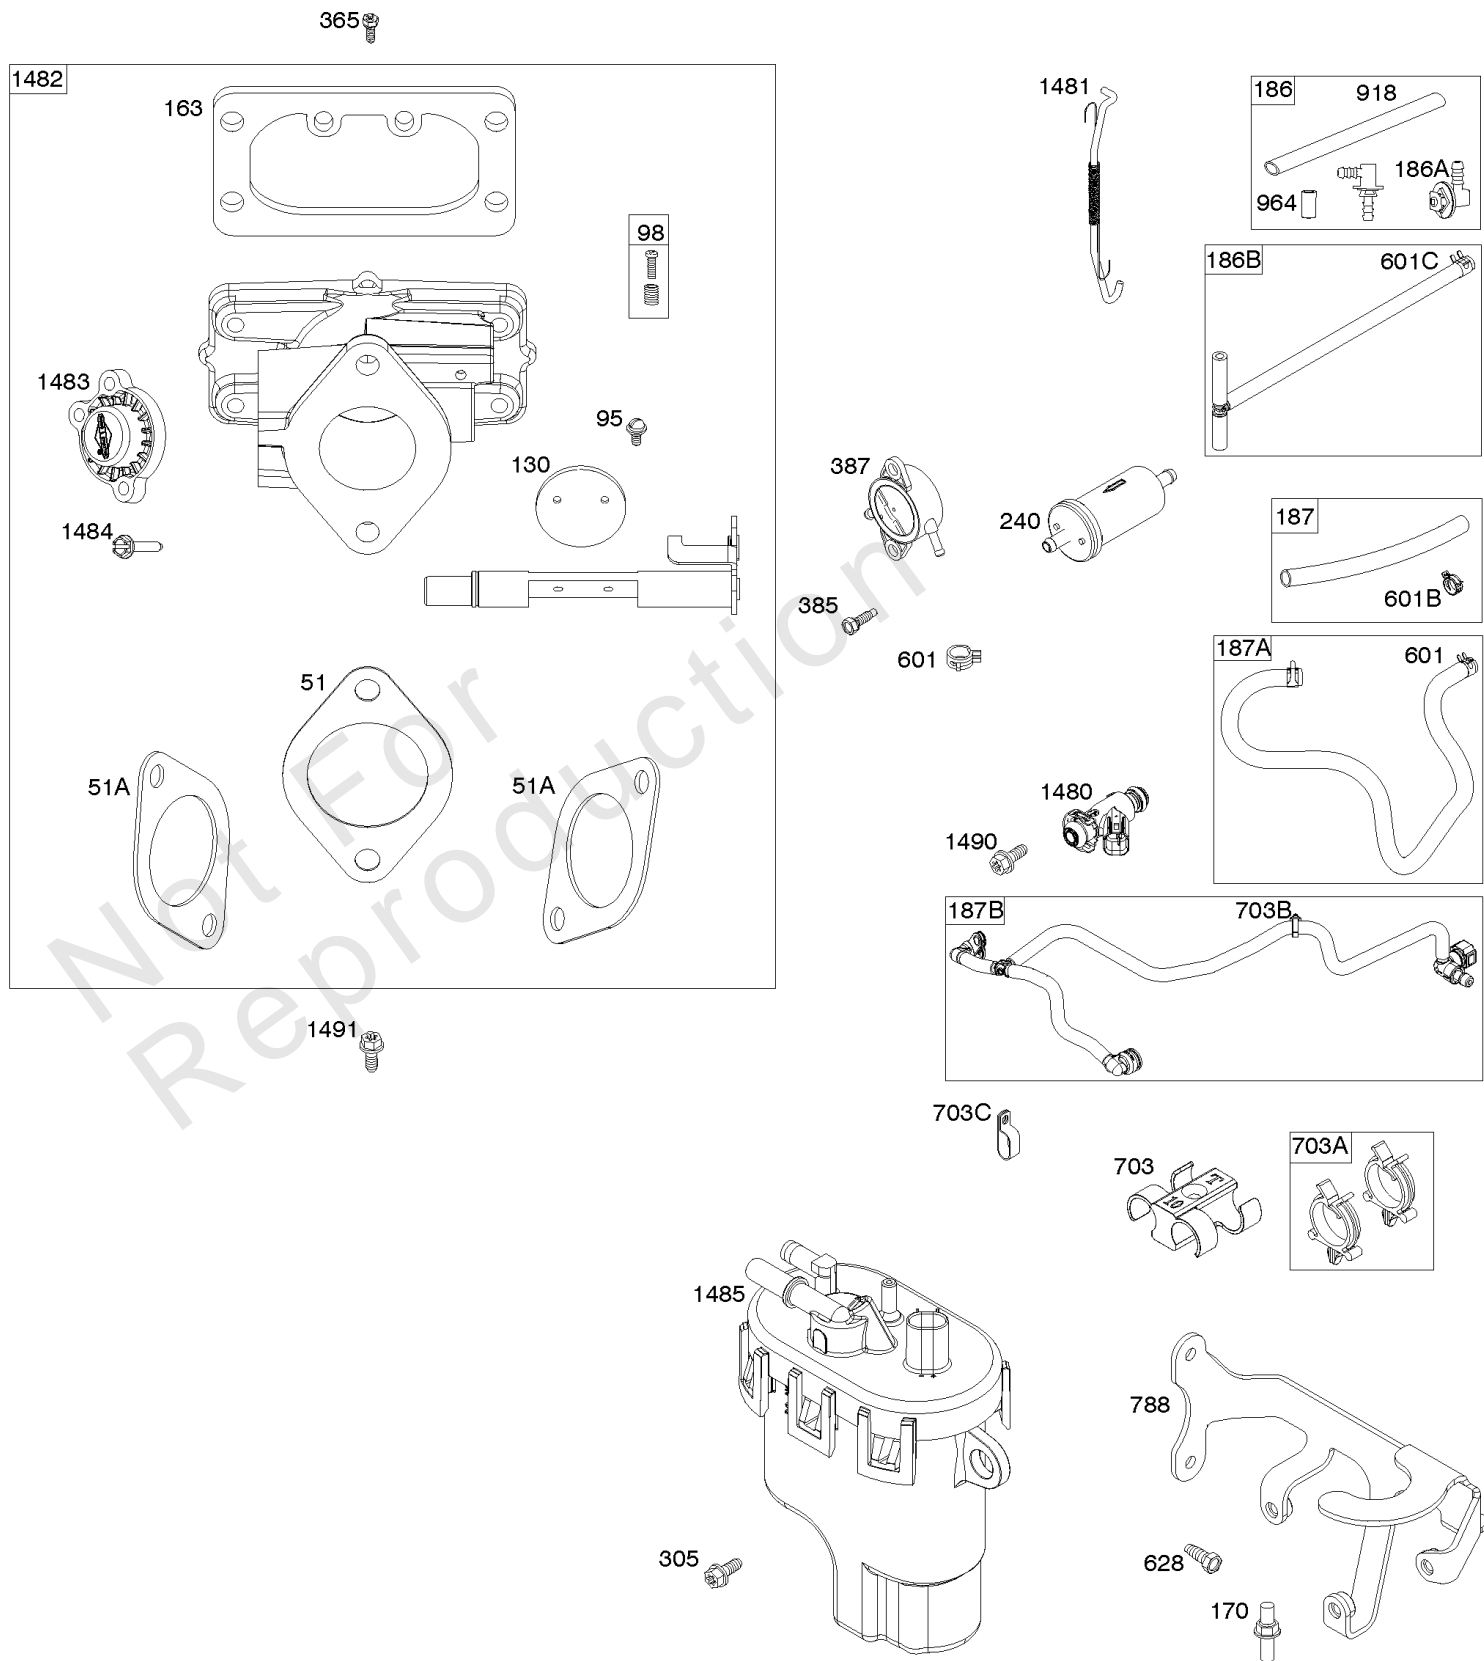

Not For Reproduction

Throttle Body, Fuel Supply

REF NO	PART NO	QTY	DESCRIPTION
51	593849		GASKET, Intake
51A	593851		GASKET, Intake
95	593897		SCREW -(Throttle Valve)
98	593893		KIT, Idle Speed
130	796875		VALVE, Throttle
163	691001		GASKET, Air Cleaner
170	593903		STUD -(Crankcase Cover/Sump)
186	799158		CONNECTOR, Hose -(EVAP)
186A	845141		CONNECTOR, Hose -(EVAP)
186B	593880		CONNECTOR, Hose -(EVAP)
187	791766		LINE, Fuel -(15 Inches Long)(Cut to Required Length)
187A	593847		LINE, Fuel -(Formed Hose)
187B	593884		LINE, Fuel -(Formed Hose)
240	845125		FILTER, Fuel
305	691005		SCREW -(Blower Housing)
365	699816		SCREW -(Carburetor)
385	797409		SCREW -(Fuel Pump) (Fuel Pump Mounted To Blower Housing)
387	808656		PUMP, Fuel
601	691038		CLAMP, Hose -(Black)
601B	791850		CLAMP, Hose -(Green)
601C	593879		CLAMP, Hose -(Vent Tube) (Fuel Line)
628	691108		SCREW -(Fuel Pump Bracket)
703	593863		CLIP
703A	593846		CLIP -(Fuel Pump)
703B	593865		CLIP -(Fuel Line)
703C	594364		CLIP -(Fuel Line)
788	593864		BRACKET, Fuel Pump
918	799160		HOSE, Vacuum -(Length 9.4 Inches)
964	799159		CAP, Connector
1480	593852		INJECTOR, Fuel
1481	593853		LINK/SPRING ASSEMBLY
1482	593887		BODY, Throttle
1483	593895		COVER, Dust
1484	593896		SCREW -(Dust Cover)
1485	593890		MODULE, Fuel
1490	691127		SCREW -(Fuel Injector)