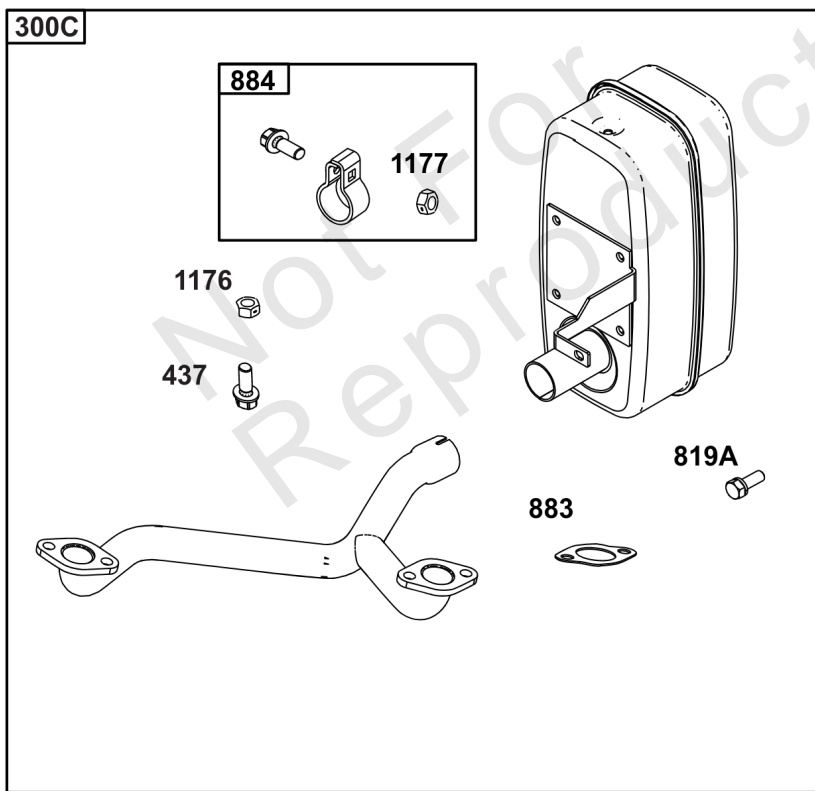

Exhaust/Muffler Configurations

REF NO	PART NO	QTY	DESCRIPTION
300A	771127	1	MUFFLER -(Oil Filter Side Outlet)(Commercial & Professional Series)
300B	771128	1	MUFFLER -(Starter Side Outlet)(Commercial & Professional Series)
300C	595822	1	MUFFLER -(Starter Side Outlet)(Commercial & Professional Series)
300D	84003680	1	MUFFLER -(Oil Filter Side Outlet) (Commercial & Professional Series)(Vanguard 810 & 810 EFI) (Compatible with 593868 Spark Arrester, 593885 Spark Arrester with Deflector.) (Equipped with plug for blocking off O2 sensor port for non EFI engines.)
437	690341	4	SCREW -(Exhaust Manifold)
740	704067	2	NUT, HEX FLNG,5/16-18 -(Muffler Bracket)
819	592604	2	SCREW -(Muffler Bracket)
819A	695629	4	SCREW -(Muffler Bracket)
819B	692062	2	SCREW -(Muffler Bracket)
883	594365	2	GASKET, Exhaust
884	691956	1	CLAMP, Muffler
1176	690941	4	NUT -(Exhaust Manifold)
1177	793859	1	NUT -(Muffler)