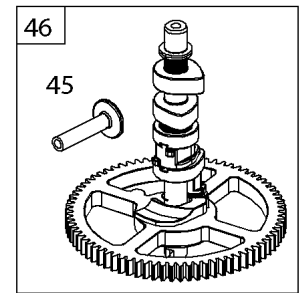

Cylinder Head, Rocker Arm Cover, Intake Manifold

Mfg. No: 49E777-0001-G1

Cylinder Head, Rocker Arm Cover, Intake Manifold

REF NO	PART NO	QTY	DESCRIPTION
5	593838		HEAD, Cylinder -(Cylinder #1)
5A	593839		HEAD, Cylinder -(Cylinder #2)
7	593485		GASKET, Cylinder Head
13	592244		SCREW -(Cylinder Head)
33	593632		VALVE, Exhaust
34	793556		VALVE, Intake
35	694865		SPRING, Valve -(Intake)
36	694865		SPRING, Valve -(Exhaust)
42	499586		KEEPER, Valve
45	690977		TAPPET, Valve
50	593850		MANIFOLD, Intake
51	593849		GASKET, Intake
51A	593851		GASKET, Intake
54	699816		SCREW -(Intake Manifold)
163	691001		GASKET, Air Cleaner
192	690083		ADJUSTER, Rocker Arm
337	792015		PLUG, Spark
383	19576S		WRENCH, Spark Plug
798	697890		SCREW -(Rocker Arm)
868	690968		SEAL, Valve
883	594365		GASKET, Exhaust
914	593637		SCREW -(Rocker Cover)
918A	593641		HOSE, Vacuum -(2.9" Long)
961	691108		SCREW -(Air Cleaner Bracket)
964	799159		CAP, Connector
1022	690971		GASKET, Rocker Cover
1023	593854		COVER, Rocker -(Cylinder #1)
1023A	593855		COVER, Rocker -(Cylinder #2)
1026	690981		ROD, Push -(Steel)
1026A	690982		ROD, Push -(Aluminum)
1029	690972		ARM, Rocker
1029A	807323		ARM, Rocker
1100	791959		PIVOT, Rocker Arm
1491	699816		SCREW -(Throttle Body)

Cylinder, Crankshaft, Camshaft, Air Guides

REF NO	PART NO	QTY	DESCRIPTION
505	691029		NUT -(Governor Control Lever)
540	594325		PLATE, Baffle
562	690311		BOLT -(Governor Control Lever)
573	593607		PLATE, Back
584	594164		COVER, Breather Passage
618	594326		SCREW -(Baffle Plate)
718	690959		PIN, Locating
741	690980		GEAR, Timing
850	100106		SEALANT, Liquid
865	591667		COVER, Air Guide -(Valley)
1263	594166		REED, Breather
1264	594165		SCREW -(Breather Reed)
1319	794467		LABEL, Warning
1319A	797669		LABEL, Warning