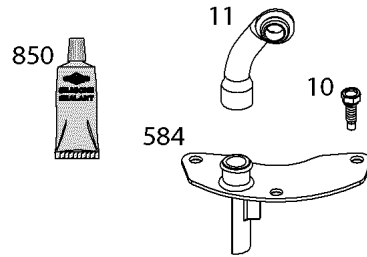

Cylinder Head, Rocker Arm Cover, Intake Manifold

Mfg. No: 49E777-0001-G1

Cylinder Head, Rocker Arm Cover, Intake Manifold

REF NO	PART NO	QTY	DESCRIPTION
5	593838		HEAD, Cylinder -(Cylinder #1)
5A	593839		HEAD, Cylinder -(Cylinder #2)
7	593485		GASKET, Cylinder Head
13	592244		SCREW -(Cylinder Head)
33	593632		VALVE, Exhaust
34	793556		VALVE, Intake
35	694865		SPRING, Valve -(Intake)
36	694865		SPRING, Valve -(Exhaust)
42	499586		KEEPER, Valve
45	690977		TAPPET, Valve
50	593850		MANIFOLD, Intake
51	593849		GASKET, Intake
51A	593851		GASKET, Intake
54	699816		SCREW -(Intake Manifold)
163	691001		GASKET, Air Cleaner
192	690083		ADJUSTER, Rocker Arm
337	792015		PLUG, Spark
383	19576S		WRENCH, Spark Plug
798	697890		SCREW -(Rocker Arm)
868	690968		SEAL, Valve
883	594365		GASKET, Exhaust
914	593637		SCREW -(Rocker Cover)
918A	593641		HOSE, Vacuum -(2.9" Long)
961	691108		SCREW -(Air Cleaner Bracket)
964	799159		CAP, Connector
1022	690971		GASKET, Rocker Cover
1023	593854		COVER, Rocker -(Cylinder #1)
1023A	593855		COVER, Rocker -(Cylinder #2)
1026	690981		ROD, Push -(Steel)
1026A	690982		ROD, Push -(Aluminum)
1029	690972		ARM, Rocker
1029A	807323		ARM, Rocker
1100	791959		PIVOT, Rocker Arm
1491	699816		SCREW -(Throttle Body)