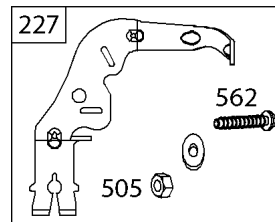

Cylinder Head, Rocker Arm Cover, Intake Manifold

Mfg. No: 49E777-0001-G1

Cylinder Head, Rocker Arm Cover, Intake Manifold

REF NO	PART NO	QTY	DESCRIPTION
5	593838		HEAD, Cylinder -(Cylinder #1)
5A	593839		HEAD, Cylinder -(Cylinder #2)
7	593485		GASKET, Cylinder Head
13	592244		SCREW -(Cylinder Head)
33	593632		VALVE, Exhaust
34	793556		VALVE, Intake
35	694865		SPRING, Valve -(Intake)
36	694865		SPRING, Valve -(Exhaust)
42	499586		KEEPER, Valve
45	690977		TAPPET, Valve
50	593850		MANIFOLD, Intake
51	593849		GASKET, Intake
51A	593851		GASKET, Intake
54	699816		SCREW -(Intake Manifold)
163	691001		GASKET, Air Cleaner
192	690083		ADJUSTER, Rocker Arm
337	792015		PLUG, Spark
383	19576S		WRENCH, Spark Plug
798	697890		SCREW -(Rocker Arm)
868	690968		SEAL, Valve
883	594365		GASKET, Exhaust
914	593637		SCREW -(Rocker Cover)
918A	593641		HOSE, Vacuum -(2.9" Long)
961	691108		SCREW -(Air Cleaner Bracket)
964	799159		CAP, Connector
1022	690971		GASKET, Rocker Cover
1023	593854		COVER, Rocker -(Cylinder #1)
1023A	593855		COVER, Rocker -(Cylinder #2)
1026	690981		ROD, Push -(Steel)
1026A	690982		ROD, Push -(Aluminum)
1029	690972		ARM, Rocker
1029A	807323		ARM, Rocker
1100	791959		PIVOT, Rocker Arm
1491	699816		SCREW -(Throttle Body)

Cylinder, Crankshaft, Camshaft, Air Guides

REF NO	PART NO	QTY	DESCRIPTION
505	691029		NUT -(Governor Control Lever)
540	594325		PLATE, Baffle
562	690311		BOLT -(Governor Control Lever)
573	593607		PLATE, Back
584	594164		COVER, Breather Passage
618	594326		SCREW -(Baffle Plate)
718	690959		PIN, Locating
741	690980		GEAR, Timing
850	100106		SEALANT, Liquid
865	591667		COVER, Air Guide -(Valley)
1263	594166		REED, Breather
1264	594165		SCREW -(Breather Reed)
1319	794467		LABEL, Warning
1319A	797669		LABEL, Warning