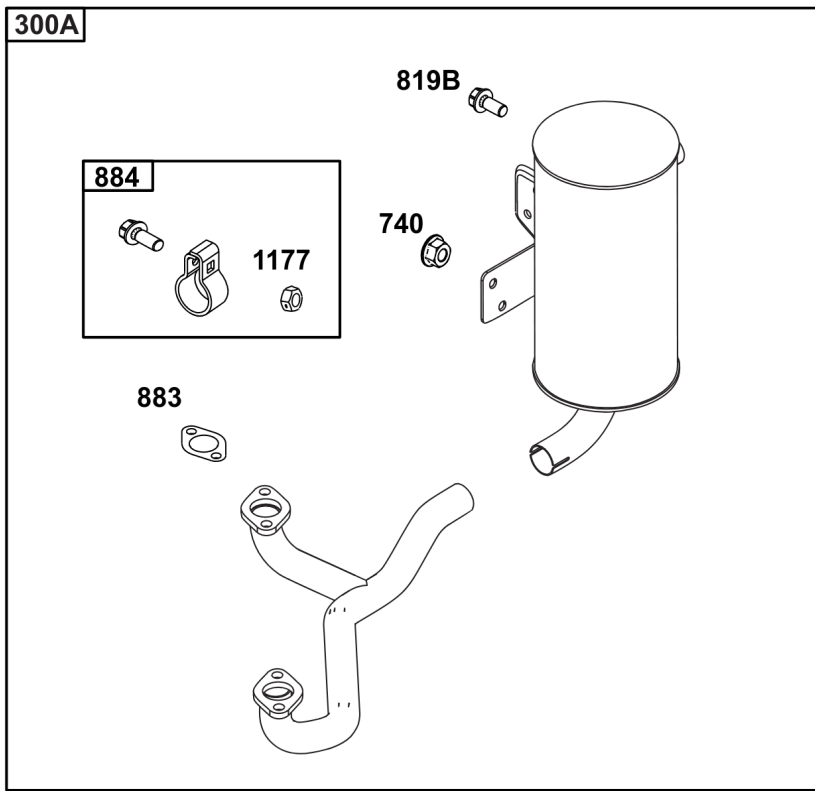

Exhaust/Muffler Configurations

REF NO	PART NO	QTY	DESCRIPTION
300A	771127	1	MUFFLER -(Oil Filter Side Outlet)(Commercial & Professional Series)
300B	771128	1	MUFFLER -(Starter Side Outlet)(Commercial & Professional Series)
300C	595822	1	MUFFLER -(Starter Side Outlet)(Commercial & Professional Series)
300D	84003680	1	MUFFLER -(Oil Filter Side Outlet) (Commercial & Professional Series)(Vanguard 810 & 810 EFI) (Compatible with 593868 Spark Arrester, 593885 Spark Arrester with Deflector.) (Equipped with plug for blocking off O2 sensor port for non EFI engines.)
437	690341	4	SCREW -(Exhaust Manifold)
740	704067	2	NUT, HEX FLNG,5/16-18 -(Muffler Bracket)
819	592604	2	SCREW -(Muffler Bracket)
819A	695629	4	SCREW -(Muffler Bracket)
819B	692062	2	SCREW -(Muffler Bracket)
883	594365	2	GASKET, Exhaust
884	691956	1	CLAMP, Muffler
1176	690941	4	NUT -(Exhaust Manifold)
1177	793859	1	NUT -(Muffler)