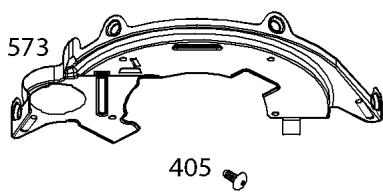

Cylinder, Crankshaft, Camshaft, Air Guides

REF NO	PART NO	QTY	DESCRIPTION
505	691029		NUT -(Governor Control Lever)
540	594325		PLATE, Baffle
562	690311		BOLT -(Governor Control Lever)
573	593607		PLATE, Back
584	594164		COVER, Breather Passage
618	594326		SCREW -(Baffle Plate)
718	690959		PIN, Locating
741	690980		GEAR, Timing
850	100106		SEALANT, Liquid
865	591667		COVER, Air Guide -(Valley)
1263	594166		REED, Breather
1264	594165		SCREW -(Breather Reed)
1319	794467		LABEL, Warning
1319A	797669		LABEL, Warning