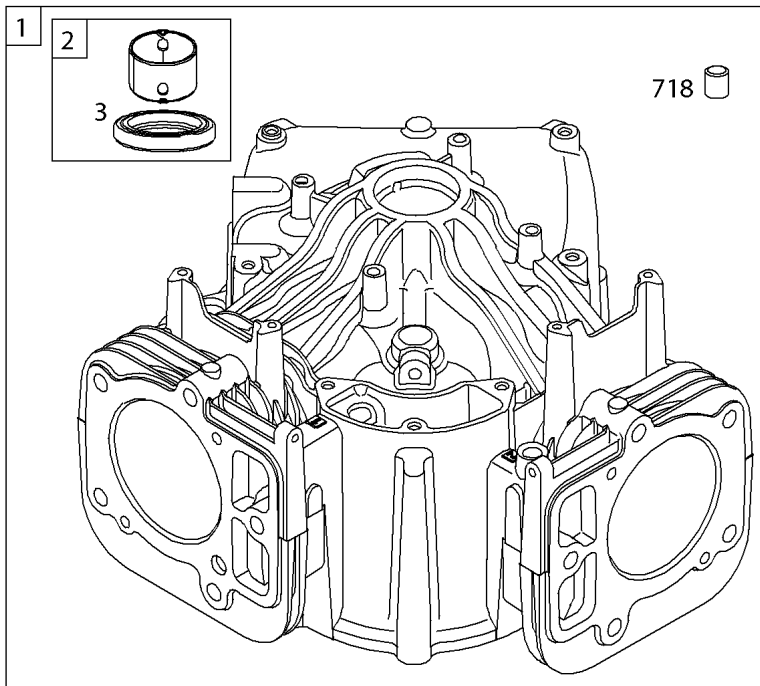

Cylinder Head, Rocker Arm Cover, Intake Manifold

Mfg. No: 49E777-0001-G1

Cylinder Head, Rocker Arm Cover, Intake Manifold

REF NO	PART NO	QTY	DESCRIPTION
5	593838		HEAD, Cylinder -(Cylinder #1)
5A	593839		HEAD, Cylinder -(Cylinder #2)
7	593485		GASKET, Cylinder Head
13	592244		SCREW -(Cylinder Head)
33	593632		VALVE, Exhaust
34	793556		VALVE, Intake
35	694865		SPRING, Valve -(Intake)
36	694865		SPRING, Valve -(Exhaust)
42	499586		KEEPER, Valve
45	690977		TAPPET, Valve
50	593850		MANIFOLD, Intake
51	593849		GASKET, Intake
51A	593851		GASKET, Intake
54	699816		SCREW -(Intake Manifold)
163	691001		GASKET, Air Cleaner
192	690083		ADJUSTER, Rocker Arm
337	792015		PLUG, Spark
383	19576S		WRENCH, Spark Plug
798	697890		SCREW -(Rocker Arm)
868	690968		SEAL, Valve
883	594365		GASKET, Exhaust
914	593637		SCREW -(Rocker Cover)
918A	593641		HOSE, Vacuum -(2.9" Long)
961	691108		SCREW -(Air Cleaner Bracket)
964	799159		CAP, Connector
1022	690971		GASKET, Rocker Cover
1023	593854		COVER, Rocker -(Cylinder #1)
1023A	593855		COVER, Rocker -(Cylinder #2)
1026	690981		ROD, Push -(Steel)
1026A	690982		ROD, Push -(Aluminum)
1029	690972		ARM, Rocker
1029A	807323		ARM, Rocker
1100	791959		PIVOT, Rocker Arm
1491	699816		SCREW -(Throttle Body)