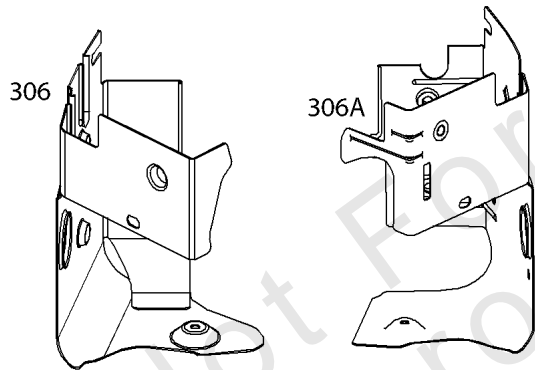

Cylinder Head, Rocker Arm Cover, Intake Manifold

Mfg. No: 49E777-0001-G1

Cylinder Head, Rocker Arm Cover, Intake Manifold

REF NO	PART NO	QTY	DESCRIPTION
5	593838		HEAD, Cylinder -(Cylinder #1)
5A	593839		HEAD, Cylinder -(Cylinder #2)
7	593485		GASKET, Cylinder Head
13	592244		SCREW -(Cylinder Head)
33	593632		VALVE, Exhaust
34	793556		VALVE, Intake
35	694865		SPRING, Valve -(Intake)
36	694865		SPRING, Valve -(Exhaust)
42	499586		KEEPER, Valve
45	690977		TAPPET, Valve
50	593850		MANIFOLD, Intake
51	593849		GASKET, Intake
51A	593851		GASKET, Intake
54	699816		SCREW -(Intake Manifold)
163	691001		GASKET, Air Cleaner
192	690083		ADJUSTER, Rocker Arm
337	792015		PLUG, Spark
383	19576S		WRENCH, Spark Plug
798	697890		SCREW -(Rocker Arm)
868	690968		SEAL, Valve
883	594365		GASKET, Exhaust
914	593637		SCREW -(Rocker Cover)
918A	593641		HOSE, Vacuum -(2.9" Long)
961	691108		SCREW -(Air Cleaner Bracket)
964	799159		CAP, Connector
1022	690971		GASKET, Rocker Cover
1023	593854		COVER, Rocker -(Cylinder #1)
1023A	593855		COVER, Rocker -(Cylinder #2)
1026	690981		ROD, Push -(Steel)
1026A	690982		ROD, Push -(Aluminum)
1029	690972		ARM, Rocker
1029A	807323		ARM, Rocker
1100	791959		PIVOT, Rocker Arm
1491	699816		SCREW -(Throttle Body)