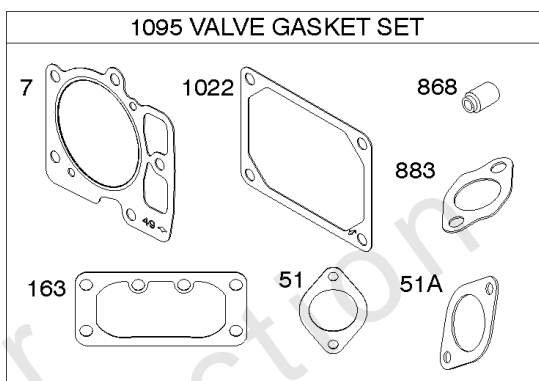

Cylinder Head, Rocker Arm Cover, Intake Manifold

Mfg. No: 49E777-0001-G1

Cylinder Head, Rocker Arm Cover, Intake Manifold

REF NO	PART NO	QTY	DESCRIPTION
5	593838		HEAD, Cylinder -(Cylinder #1)
5A	593839		HEAD, Cylinder -(Cylinder #2)
7	593485		GASKET, Cylinder Head
13	592244		SCREW -(Cylinder Head)
33	593632		VALVE, Exhaust
34	793556		VALVE, Intake
35	694865		SPRING, Valve -(Intake)
36	694865		SPRING, Valve -(Exhaust)
42	499586		KEEPER, Valve
45	690977		TAPPET, Valve
50	593850		MANIFOLD, Intake
51	593849		GASKET, Intake
51A	593851		GASKET, Intake
54	699816		SCREW -(Intake Manifold)
163	691001		GASKET, Air Cleaner
192	690083		ADJUSTER, Rocker Arm
337	792015		PLUG, Spark
383	19576S		WRENCH, Spark Plug
798	697890		SCREW -(Rocker Arm)
868	690968		SEAL, Valve
883	594365		GASKET, Exhaust
914	593637		SCREW -(Rocker Cover)
918A	593641		HOSE, Vacuum -(2.9" Long)
961	691108		SCREW -(Air Cleaner Bracket)
964	799159		CAP, Connector
1022	690971		GASKET, Rocker Cover
1023	593854		COVER, Rocker -(Cylinder #1)
1023A	593855		COVER, Rocker -(Cylinder #2)
1026	690981		ROD, Push -(Steel)
1026A	690982		ROD, Push -(Aluminum)
1029	690972		ARM, Rocker
1029A	807323		ARM, Rocker
1100	791959		PIVOT, Rocker Arm
1491	699816		SCREW -(Throttle Body)

Cylinder, Crankshaft, Camshaft, Air Guides

REF NO	PART NO	QTY	DESCRIPTION
505	691029		NUT -(Governor Control Lever)
540	594325		PLATE, Baffle
562	690311		BOLT -(Governor Control Lever)
573	593607		PLATE, Back
584	594164		COVER, Breather Passage
618	594326		SCREW -(Baffle Plate)
718	690959		PIN, Locating
741	690980		GEAR, Timing
850	100106		SEALANT, Liquid
865	591667		COVER, Air Guide -(Valley)
1263	594166		REED, Breather
1264	594165		SCREW -(Breather Reed)
1319	794467		LABEL, Warning
1319A	797669		LABEL, Warning