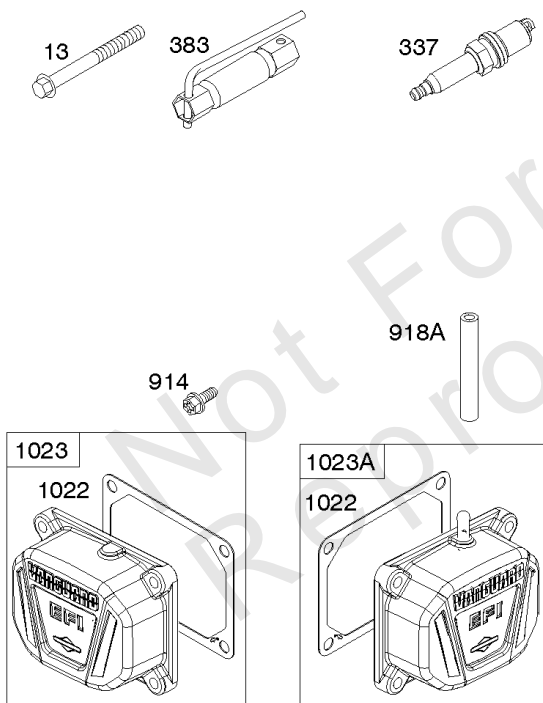

Cylinder Head, Rocker Arm Cover, Intake Manifold

Mfg. No: 49E777-0001-G1

Cylinder Head, Rocker Arm Cover, Intake Manifold

REF NO	PART NO	QTY	DESCRIPTION
5	593838		HEAD, Cylinder -(Cylinder #1)
5A	593839		HEAD, Cylinder -(Cylinder #2)
7	593485		GASKET, Cylinder Head
13	592244		SCREW -(Cylinder Head)
33	593632		VALVE, Exhaust
34	793556		VALVE, Intake
35	694865		SPRING, Valve -(Intake)
36	694865		SPRING, Valve -(Exhaust)
42	499586		KEEPER, Valve
45	690977		TAPPET, Valve
50	593850		MANIFOLD, Intake
51	593849		GASKET, Intake
51A	593851		GASKET, Intake
54	699816		SCREW -(Intake Manifold)
163	691001		GASKET, Air Cleaner
192	690083		ADJUSTER, Rocker Arm
337	792015		PLUG, Spark
383	19576S		WRENCH, Spark Plug
798	697890		SCREW -(Rocker Arm)
868	690968		SEAL, Valve
883	594365		GASKET, Exhaust
914	593637		SCREW -(Rocker Cover)
918A	593641		HOSE, Vacuum -(2.9" Long)
961	691108		SCREW -(Air Cleaner Bracket)
964	799159		CAP, Connector
1022	690971		GASKET, Rocker Cover
1023	593854		COVER, Rocker -(Cylinder #1)
1023A	593855		COVER, Rocker -(Cylinder #2)
1026	690981		ROD, Push -(Steel)
1026A	690982		ROD, Push -(Aluminum)
1029	690972		ARM, Rocker
1029A	807323		ARM, Rocker
1100	791959		PIVOT, Rocker Arm
1491	699816		SCREW -(Throttle Body)

Cylinder, Crankshaft, Camshaft, Air Guides

REF NO	PART NO	QTY	DESCRIPTION
505	691029		NUT -(Governor Control Lever)
540	594325		PLATE, Baffle
562	690311		BOLT -(Governor Control Lever)
573	593607		PLATE, Back
584	594164		COVER, Breather Passage
618	594326		SCREW -(Baffle Plate)
718	690959		PIN, Locating
741	690980		GEAR, Timing
850	100106		SEALANT, Liquid
865	591667		COVER, Air Guide -(Valley)
1263	594166		REED, Breather
1264	594165		SCREW -(Breather Reed)
1319	794467		LABEL, Warning
1319A	797669		LABEL, Warning