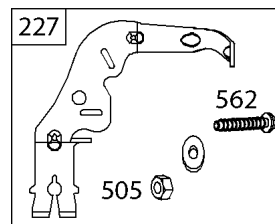

Cylinder Head, Rocker Arm Cover, Intake Manifold

Mfg. No: 49E777-0001-G1

Cylinder Head, Rocker Arm Cover, Intake Manifold

REF NO	PART NO	QTY	DESCRIPTION
5	593838		HEAD, Cylinder -(Cylinder #1)
5A	593839		HEAD, Cylinder -(Cylinder #2)
7	593485		GASKET, Cylinder Head
13	592244		SCREW -(Cylinder Head)
33	593632		VALVE, Exhaust
34	793556		VALVE, Intake
35	694865		SPRING, Valve -(Intake)
36	694865		SPRING, Valve -(Exhaust)
42	499586		KEEPER, Valve
45	690977		TAPPET, Valve
50	593850		MANIFOLD, Intake
51	593849		GASKET, Intake
51A	593851		GASKET, Intake
54	699816		SCREW -(Intake Manifold)
163	691001		GASKET, Air Cleaner
192	690083		ADJUSTER, Rocker Arm
337	792015		PLUG, Spark
383	19576S		WRENCH, Spark Plug
798	697890		SCREW -(Rocker Arm)
868	690968		SEAL, Valve
883	594365		GASKET, Exhaust
914	593637		SCREW -(Rocker Cover)
918A	593641		HOSE, Vacuum -(2.9" Long)
961	691108		SCREW -(Air Cleaner Bracket)
964	799159		CAP, Connector
1022	690971		GASKET, Rocker Cover
1023	593854		COVER, Rocker -(Cylinder #1)
1023A	593855		COVER, Rocker -(Cylinder #2)
1026	690981		ROD, Push -(Steel)
1026A	690982		ROD, Push -(Aluminum)
1029	690972		ARM, Rocker
1029A	807323		ARM, Rocker
1100	791959		PIVOT, Rocker Arm
1491	699816		SCREW -(Throttle Body)

Cylinder, Crankshaft, Camshaft, Air Guides

REF NO	PART NO	QTY	DESCRIPTION
505	691029		NUT -(Governor Control Lever)
540	594325		PLATE, Baffle
562	690311		BOLT -(Governor Control Lever)
573	593607		PLATE, Back
584	594164		COVER, Breather Passage
618	594326		SCREW -(Baffle Plate)
718	690959		PIN, Locating
741	690980		GEAR, Timing
850	100106		SEALANT, Liquid
865	591667		COVER, Air Guide -(Valley)
1263	594166		REED, Breather
1264	594165		SCREW -(Breather Reed)
1319	794467		LABEL, Warning
1319A	797669		LABEL, Warning