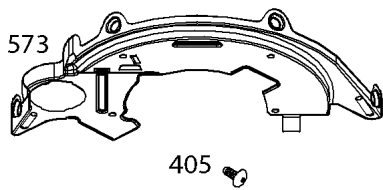

Cylinder Head, Rocker Arm Cover, Intake Manifold

Mfg. No: 49E777-0001-G1

Cylinder Head, Rocker Arm Cover, Intake Manifold

REF NO	PART NO	QTY	DESCRIPTION
5	593838		HEAD, Cylinder -(Cylinder #1)
5A	593839		HEAD, Cylinder -(Cylinder #2)
7	593485		GASKET, Cylinder Head
13	592244		SCREW -(Cylinder Head)
33	593632		VALVE, Exhaust
34	793556		VALVE, Intake
35	694865		SPRING, Valve -(Intake)
36	694865		SPRING, Valve -(Exhaust)
42	499586		KEEPER, Valve
45	690977		TAPPET, Valve
50	593850		MANIFOLD, Intake
51	593849		GASKET, Intake
51A	593851		GASKET, Intake
54	699816		SCREW -(Intake Manifold)
163	691001		GASKET, Air Cleaner
192	690083		ADJUSTER, Rocker Arm
337	792015		PLUG, Spark
383	19576S		WRENCH, Spark Plug
798	697890		SCREW -(Rocker Arm)
868	690968		SEAL, Valve
883	594365		GASKET, Exhaust
914	593637		SCREW -(Rocker Cover)
918A	593641		HOSE, Vacuum -(2.9" Long)
961	691108		SCREW -(Air Cleaner Bracket)
964	799159		CAP, Connector
1022	690971		GASKET, Rocker Cover
1023	593854		COVER, Rocker -(Cylinder #1)
1023A	593855		COVER, Rocker -(Cylinder #2)
1026	690981		ROD, Push -(Steel)
1026A	690982		ROD, Push -(Aluminum)
1029	690972		ARM, Rocker
1029A	807323		ARM, Rocker
1100	791959		PIVOT, Rocker Arm
1491	699816		SCREW -(Throttle Body)