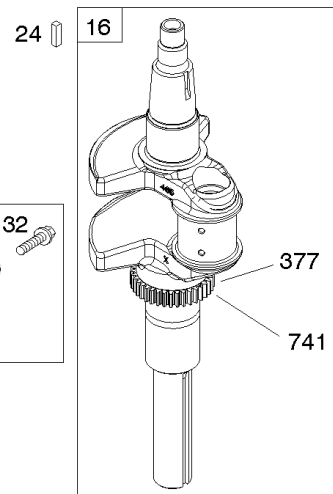

1319 WARNING LABEL

WARNING
Read and follow Operating Instructions before starting engine. Operate in accordance with engine to avoid all safety hazards before starting. Engines will not start. Do not touch any moving parts. Do not touch hot parts.

REQUIRED when replacing parts with warning labels affixed.

1319A WARNING LABEL

REQUIRED when replacing parts with warning labels affixed.

1036 EMISSIONS LABEL