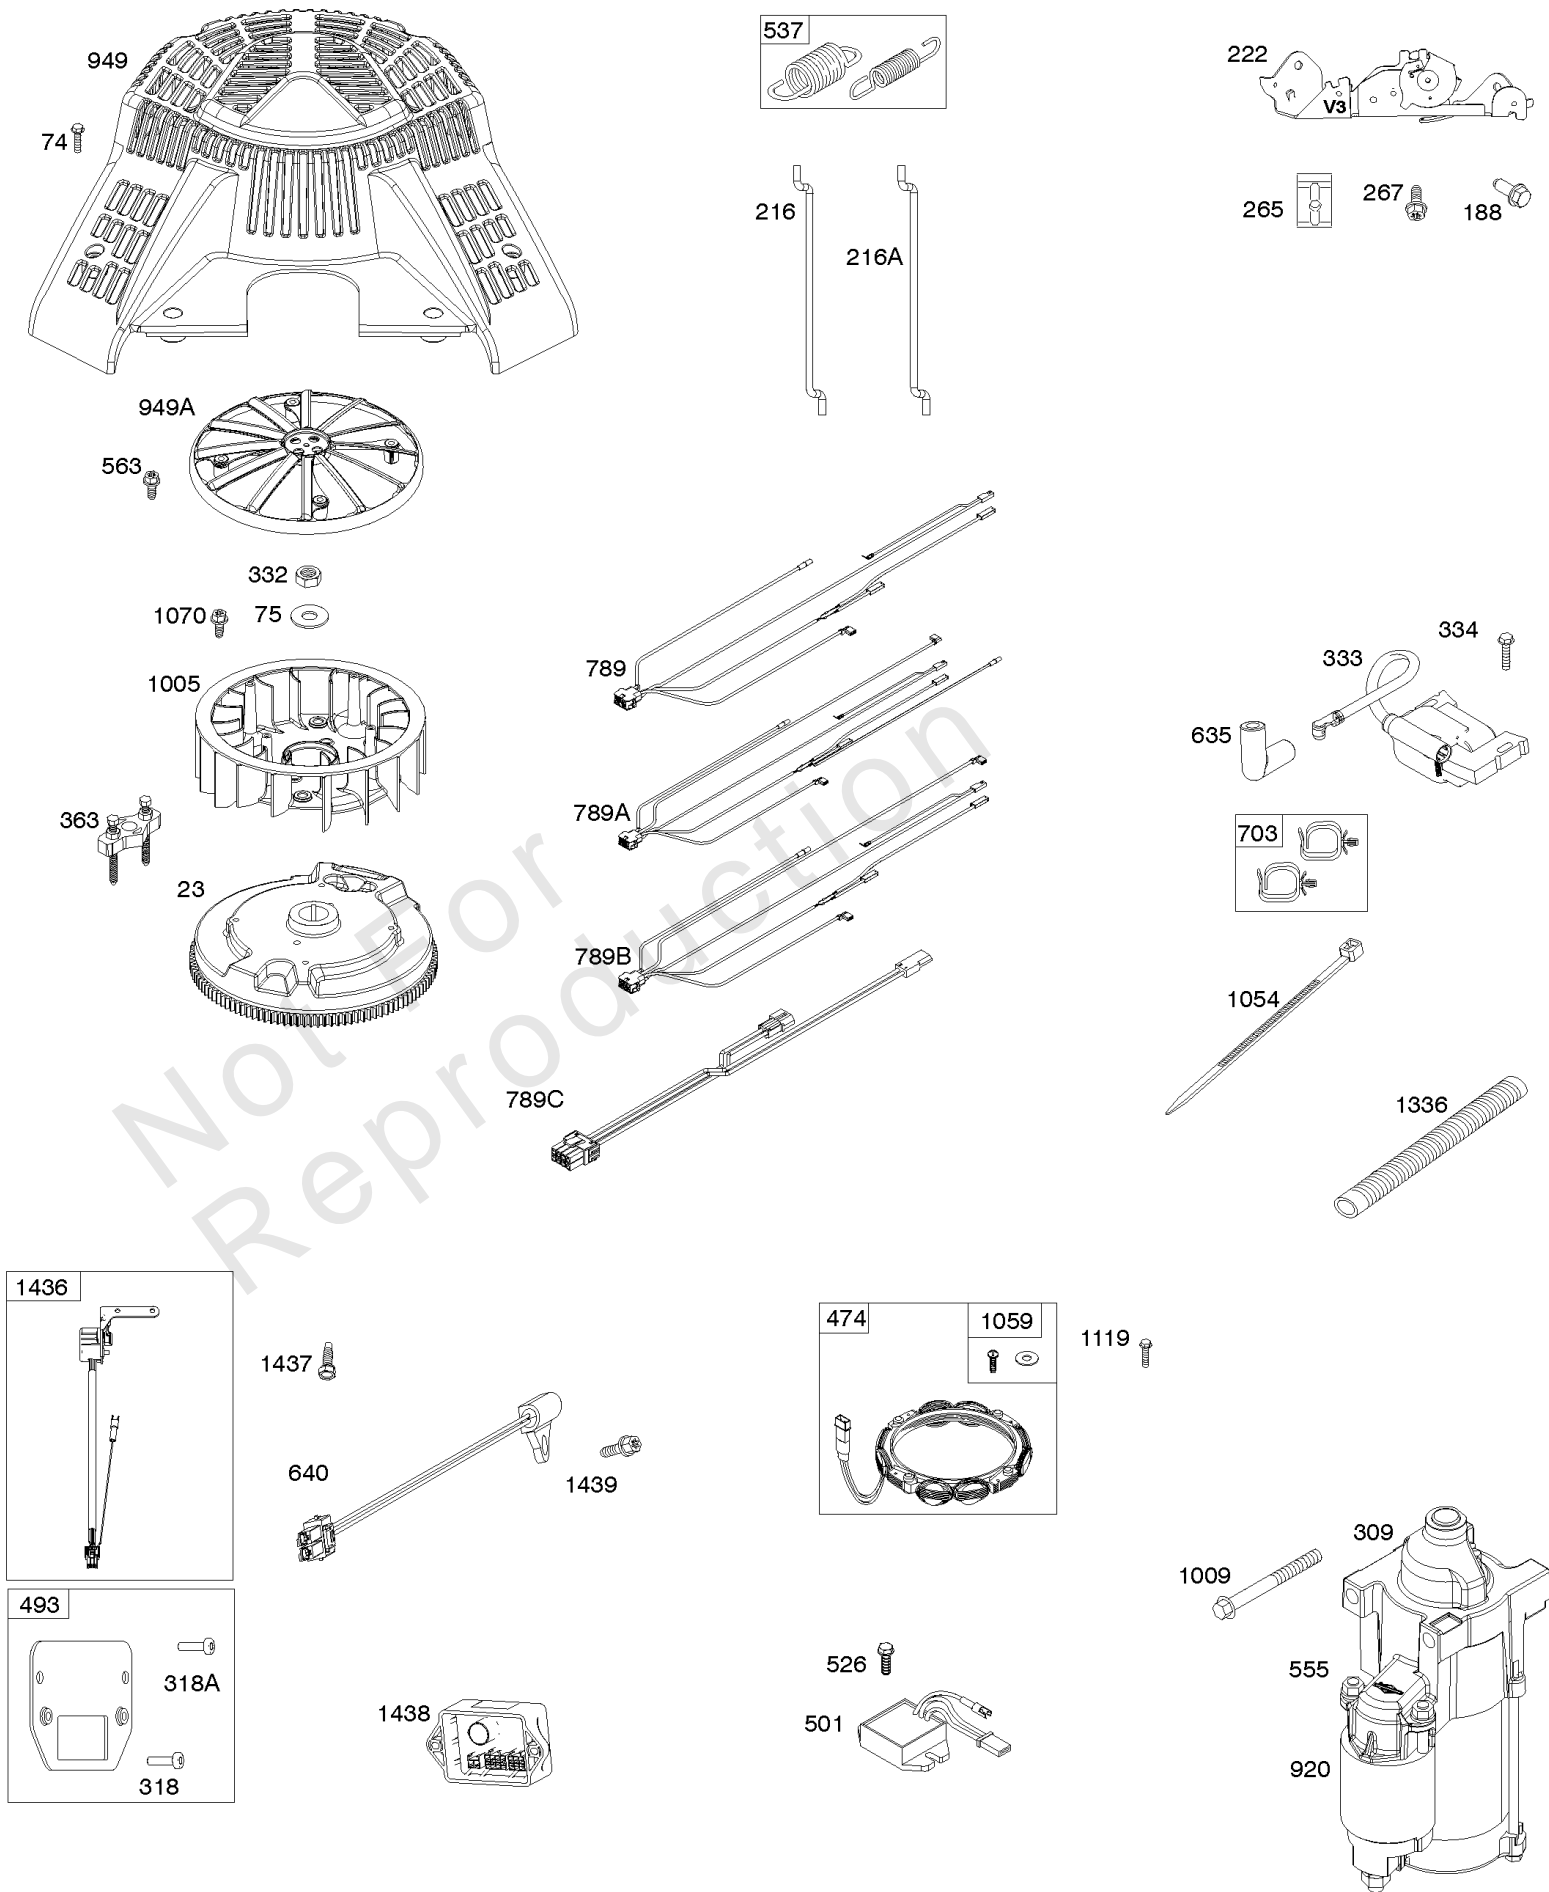

Not For Reproduction

Engine/Valve Gasket Set, Carburetor Overhaul Kit

REF NO	PART NO	QTY	DESCRIPTION
3	593643		SEAL, Oil -(Magneto Side)
7	593485		GASKET, Cylinder Head
9	690937		GASKET, Breather -Used Before Code Date 15112300
20	593644		SEAL, Oil -(PTO Side)
51	690949		GASKET, Intake
51A	594427		GASKET, Intake
93	845864		BUSHING, Throttle Shaft
104	694918		PIN, Float Hinge
105	797410		VALVE, Float Needle
121	799132		KIT, Carburetor Overhaul
122	593425		SPACER, Carburetor
137	690994		GASKET, Float Bowl
150	841649		GASKET, Nozzle
163	691001		GASKET, Air Cleaner
276	695410		WASHER, Sealing
358	593676		GASKET SET, Engine
524	691032		SEAL, O-Ring
633	690722		SEAL, Choke/Throttle Shaft
672	690234		GASKET, Carburetor Plate
691	790574		SEAL, Governor Shaft
842	691031		SEAL, O-Ring -(Dipstick Tube)
850	100106		SEALANT, Liquid
868	690968		SEAL, Valve
883	690970		GASKET, Exhaust
987	808183		SEAL, Choke/Throttle Shaft
1022	690971		GASKET, Rocker Cover
1095	593492		GASKET SET, Valve
1124	690988		SEAL, O-Ring -(Fuel Transfer Tube)
1124A	841653		SEAL, O-Ring -(Fuel Transfer Tube)