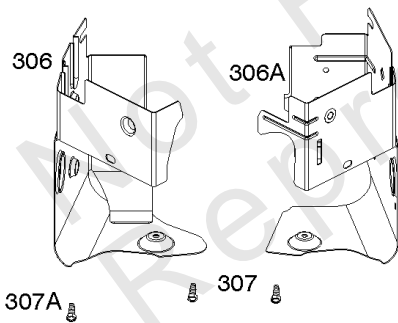

REQUIRED when replacing parts with warning labels affixed.

1319A WARNING LABEL

REQUIRED when replacing parts with warning labels affixed.

1036 EMISSIONS LABEL

Cylinder, Crankshaft, Camshaft, Air Guides

REF NO	PART NO	QTY	DESCRIPTION
1	593645		CYLINDER ASSEMBLY -(-Used Before Code Date 15071600)
1	594938		CYLINDER ASSEMBLY -(-Used After Code Date 15071500)
2	593660		KIT, Bushing/Seal -(Magneto Side)
3	593643		SEAL, Oil -(Magneto Side)
8	792185		BREATHER ASSEMBLY -(-Used Before Code Date 15112300)
9	690937		GASKET, Breather -(-Used Before Code Date 15112300)
10	691108		SCREW -(Breather Assembly)
11	594163		TUBE, Breather -(-Used After Code Date 15112200)
11	792184		TUBE-BREATHER -(-Used Before Code Date 15112300)
16	593609		CRANKSHAFT
24	796335		KEY, Flywheel
25	593646		PISTON ASSEMBLY -(Standard)
25	593648		PISTON ASSEMBLY -(.020 Oversize)
26	593647		SET, Ring -(Standard)
26	593649		SET, Ring -(.020 Oversize)
27	690975		LOCK, Piston Pin
28	593650		PIN, Piston
29	593651		ROD, Connecting
32	690976		SCREW -(Connecting Rod)
45	690977		TAPPET, Valve
46	593608		CAMSHAFT
212	695238		LINK, Throttle
227	798856		LEVER, Governor Control
250	690957		RETAINER, Breather -(-Used Before Code Date 15112300)
252	794389		COLLECTOR-OIL -(-Used Before Code Date 15112300)
306	796852		SHIELD-CYLINDER -(Cylinder #1)
306A	591666		SHIELD-CYLINDER -(Cylinder #2)
307	691003		SCREW -(Cylinder Shield)
307A	691108		SCREW -(Cylinder Shield)
377	690979		KEY, Woodruff
405	594937		SCREW -(Back Plate) (-Used After Code Date 15071500)