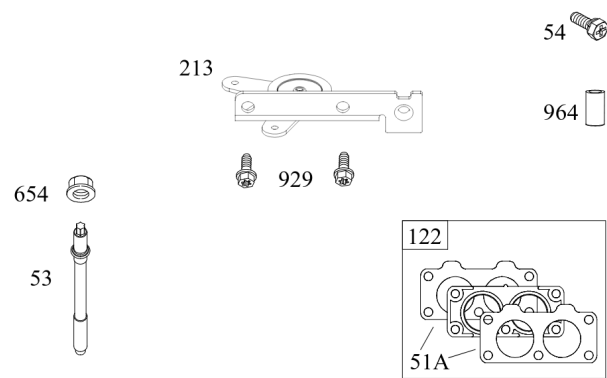

Not For Reproduction

Carburetor, Fuel Supply

REF NO	PART NO	QTY	DESCRIPTION
987	808183		SEAL, Choke/Throttle Shaft
1124	690988		SEAL, O-Ring -(Fuel Transfer Tube)
1124A	841653		SEAL, O-Ring -(Fuel Transfer Tube)
1126	690991		SCREW -(Fuel Transfer Tube)
1127	695407		SCREW -(Float Bowl) (Float Bowl to Carburetor Body)
1128	690990		SCREW -(Carburetor Nozzle)
1169	690990		SCREW -(Carburetor Cover Plate)

Not For Reproduction

Cylinder Head, Rocker Arm Cover, Intake Manifold

REF NO	PART NO	QTY	DESCRIPTION
5	593653		HEAD, Cylinder -(Cylinder 1)
5A	593654		HEAD, Cylinder -(Cylinder 2)
7	593485		GASKET, Cylinder Head
13	592244		SCREW -(Cylinder Head)
33	593632		VALVE, Exhaust
34	793556		VALVE, Intake
35	694865		SPRING, Valve -(Intake)
36	694865		SPRING, Valve -(Exhaust)
42	499586		KEEPER, Valve
45	690977		TAPPET, Valve
50	593655		MANIFOLD, Intake
51	690949		GASKET, Intake
51A	594427		GASKET, Intake
53	690951		STUD -(Carburetor)
54	699816		SCREW -(Intake Manifold)
122	593425		SPACER, Carburetor
163	691001		GASKET, Air Cleaner
192	690083		ADJUSTER, Rocker Arm
213	691021		BRACKET, Choke Control
296	591756		STUD -(Muffler)
337	792015		PLUG, Spark
383	19576S		WRENCH, Spark Plug
635	692076		BOOT, Spark Plug
654	690958		NUT -(Carburetor)
798	697890		SCREW -(Rocker Arm)
868	690968		SEAL, Valve
883	690970		GASKET, Exhaust
914	593637		SCREW -(Rocker Cover)
918A	593641		HOSE, Vacuum -(2.9" Long)
929	691003		SCREW -(Choke Control Bracket)
961	691108		SCREW -(Air Cleaner Bracket)
964	799159		CAP, Connector
1022	690971		GASKET, Rocker Cover
1023	593639		COVER, Rocker -(Cylinder #1)
1023A	593659		COVER, Rocker -(Cylinder 2)
1026	690981		ROD, Push -(Steel)
1026A	690982		ROD, Push -(Aluminum)
1029	690972		ARM, Rocker

Cylinder Head, Rocker Arm Cover, Intake Manifold

Mfg. No: 49R977-0001-G1

Cylinder Head, Rocker Arm Cover, Intake Manifold

REF NO	PART NO	QTY	DESCRIPTION
1029A	807323		ARM, Rocker
1100	791959		PIVOT, Rocker Arm