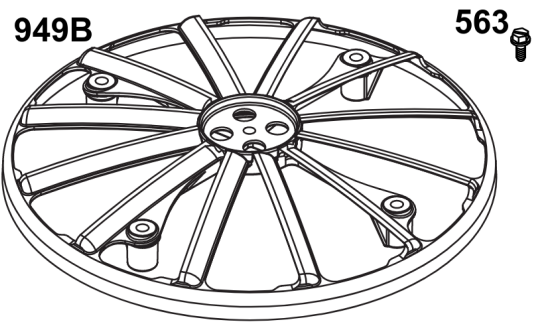

Not For
Reproduction

Flywheel Guards

REF NO	PART NO	QTY	DESCRIPTION
563	799360	1	SCREW -(Debris Screen Guard)
563A	597574	1	SCREW -(Debris Screen Guard)
563B	799359	1	SCREW -(Debris Screen Guard)
949	799357	1	GUARD, Debris Screen -(Static Cover Flywheel) (Requires 4 x 799360 Screw)
949A	797420YP	1	GUARD, Debris Screen -(Static Cover Flywheel High Flow) (Requires 4 x 799360 Screw)
949B	593206	1	GUARD, Debris Screen -(Static Cover Flywheel) (Requires 4 x 799359 Screw)
949C	597573	1	GUARD, Debris Screen -(Wire Static Flywheel Cover) (Requires 4x 597574 Screw) (For Commercial Series)

Not For Reproduction