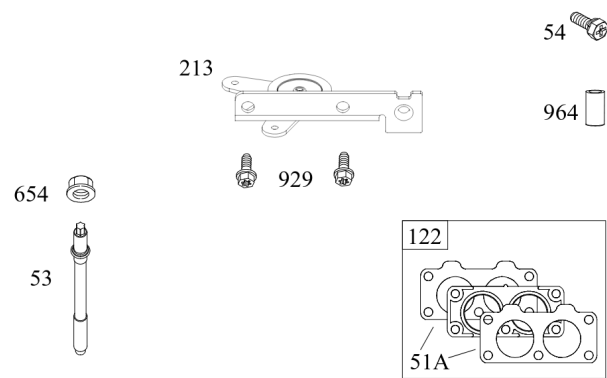

Cylinder Head, Rocker Arm Cover, Intake Manifold

REF NO	PART NO	QTY	DESCRIPTION
5	593653		HEAD, Cylinder -(Cylinder 1)
5A	593654		HEAD, Cylinder -(Cylinder 2)
7	593485		GASKET, Cylinder Head
13	592244		SCREW -(Cylinder Head)
33	593632		VALVE, Exhaust
34	793556		VALVE, Intake
35	694865		SPRING, Valve -(Intake)
36	694865		SPRING, Valve -(Exhaust)
42	499586		KEEPER, Valve
45	690977		TAPPET, Valve
50	593655		MANIFOLD, Intake
51	690949		GASKET, Intake
51A	594427		GASKET, Intake
53	690951		STUD -(Carburetor)
54	699816		SCREW -(Intake Manifold)
122	593425		SPACER, Carburetor
163	691001		GASKET, Air Cleaner
192	690083		ADJUSTER, Rocker Arm
213	691021		BRACKET, Choke Control
296	591756		STUD -(Muffler)
337	792015		PLUG, Spark
383	19576S		WRENCH, Spark Plug
635	692076		BOOT, Spark Plug
654	690958		NUT -(Carburetor)
798	697890		SCREW -(Rocker Arm)
868	690968		SEAL, Valve
883	690970		GASKET, Exhaust
914	593637		SCREW -(Rocker Cover)
918A	593641		HOSE, Vacuum -(2.9" Long)
929	691003		SCREW -(Choke Control Bracket)
961	691108		SCREW -(Air Cleaner Bracket)
964	799159		CAP, Connector
1022	690971		GASKET, Rocker Cover
1023	593639		COVER, Rocker -(Cylinder #1)
1023A	593659		COVER, Rocker -(Cylinder 2)
1026	690981		ROD, Push -(Steel)
1026A	690982		ROD, Push -(Aluminum)
1029	690972		ARM, Rocker