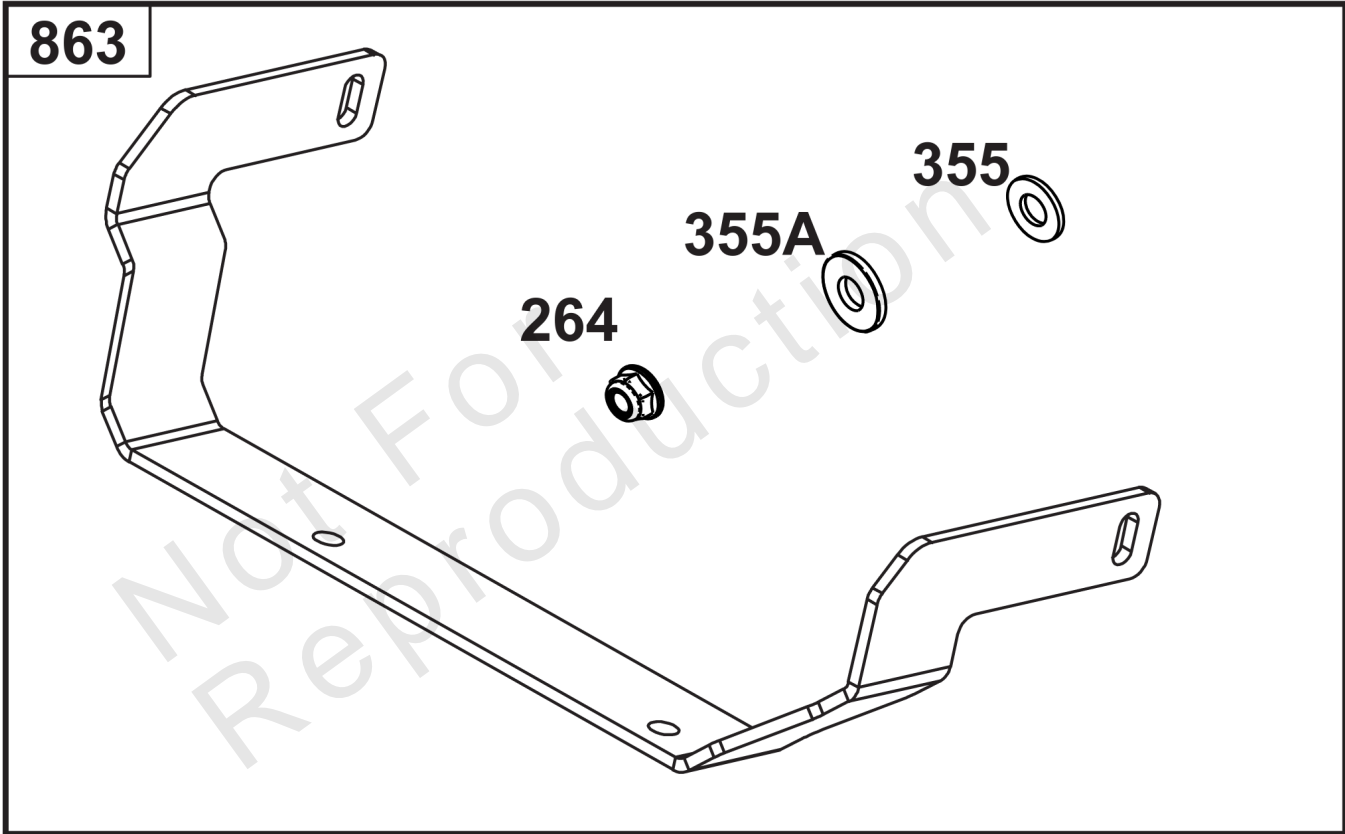

Muffler Mounting Hardware

REF NO	PART NO	QTY	DESCRIPTION
264	703465	4	NUT, 5/16-18, GR5 -(Muffler Adapter)
296	591756	4	STUD -(Muffler)
355	5025292SM	4	WASHER, 5/16" GD.9 FL -(Muffler Bracket)
355A	5025155SM	2	WASHER, 5/16 -(Muffler Bracket)
613	690341	4	SCREW -(Muffler)
613A	690363	4	SCREW -(Muffler)
863	597480	1	BRACKET, Muffler
883	594365	2	GASKET, Exhaust
883A	690970	2	GASKET, Exhaust
1177	690941	4	NUT -(Muffler)

Not For Reproduction