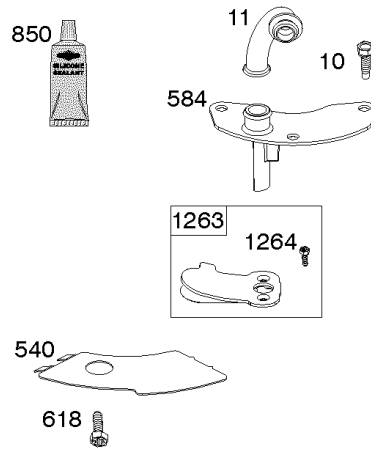

1319 WARNING LABEL

WARNING
Read and follow Operating Instructions before using engine. Operate in accordance with engine to avoid all safety hazards before starting. Engines will not start. Do not use engine until you are sure it is safe to use. Do not touch hot parts.

REQUIRED when replacing parts with warning labels affixed.

1319A WARNING LABEL

REQUIRED when replacing parts with warning labels affixed.

1036 EMISSIONS LABEL