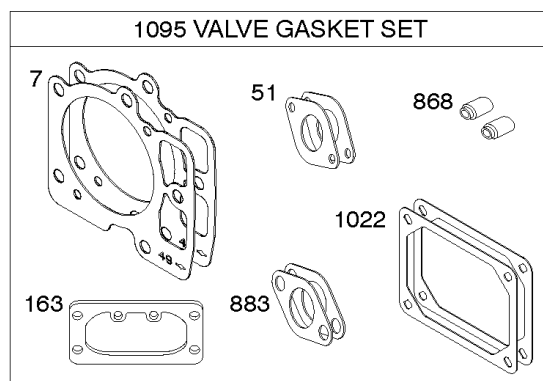

Engine/Valve Gasket Set, Carburetor Overhaul Kit

REF NO	PART NO	QTY	DESCRIPTION
3	593643		SEAL, Oil -(Magneto Side)
7	593485		GASKET, Cylinder Head
9	690937		GASKET, Breather -Used Before Code Date 15112300
20	593644		SEAL, Oil -(PTO Side)
51	690949		GASKET, Intake
51A	594427		GASKET, Intake
93	845864		BUSHING, Throttle Shaft
104	694918		PIN, Float Hinge
105	797410		VALVE, Float Needle
121	799132		KIT, Carburetor Overhaul
122	593425		SPACER, Carburetor
137	690994		GASKET, Float Bowl
150	841649		GASKET, Nozzle
163	691001		GASKET, Air Cleaner
276	695410		WASHER, Sealing
358	593676		GASKET SET, Engine
524	691032		SEAL, O-Ring
633	690722		SEAL, Choke/Throttle Shaft
672	690234		GASKET, Carburetor Plate
691	790574		SEAL, Governor Shaft
842	691031		SEAL, O-Ring -(Dipstick Tube)
850	100106		SEALANT, Liquid
868	690968		SEAL, Valve
883	690970		GASKET, Exhaust
987	808183		SEAL, Choke/Throttle Shaft
1022	690971		GASKET, Rocker Cover
1095	593492		GASKET SET, Valve
1124	690988		SEAL, O-Ring -(Fuel Transfer Tube)
1124A	841653		SEAL, O-Ring -(Fuel Transfer Tube)