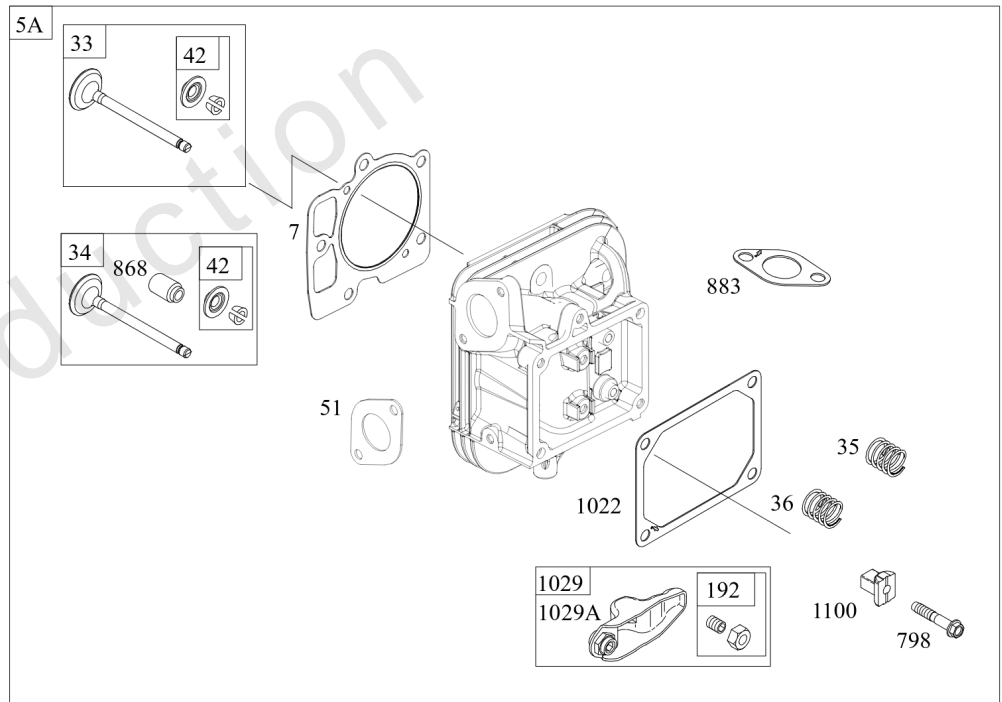

Not For Reproduction

Carburetor, Fuel Supply

REF NO	PART NO	QTY	DESCRIPTION
987	808183		SEAL, Choke/Throttle Shaft
1124	690988		SEAL, O-Ring -(Fuel Transfer Tube)
1124A	841653		SEAL, O-Ring -(Fuel Transfer Tube)
1126	690991		SCREW -(Fuel Transfer Tube)
1127	695407		SCREW -(Float Bowl) (Float Bowl to Carburetor Body)
1128	690990		SCREW -(Carburetor Nozzle)
1169	690990		SCREW -(Carburetor Cover Plate)

Not For Reproduction

Cylinder Head, Rocker Arm Cover, Intake Manifold

REF NO	PART NO	QTY	DESCRIPTION
5	593653		HEAD, Cylinder -(Cylinder 1)
5A	593654		HEAD, Cylinder -(Cylinder 2)
7	593485		GASKET, Cylinder Head
13	592244		SCREW -(Cylinder Head)
33	593632		VALVE, Exhaust
34	793556		VALVE, Intake
35	694865		SPRING, Valve -(Intake)
36	694865		SPRING, Valve -(Exhaust)
42	499586		KEEPER, Valve
45	690977		TAPPET, Valve
50	593655		MANIFOLD, Intake
51	690949		GASKET, Intake
51A	594427		GASKET, Intake
53	690951		STUD -(Carburetor)
54	699816		SCREW -(Intake Manifold)
122	593425		SPACER, Carburetor
163	691001		GASKET, Air Cleaner
192	690083		ADJUSTER, Rocker Arm
213	691021		BRACKET, Choke Control
296	591756		STUD -(Muffler)
337	792015		PLUG, Spark
383	19576S		WRENCH, Spark Plug
635	692076		BOOT, Spark Plug
654	690958		NUT -(Carburetor)
798	697890		SCREW -(Rocker Arm)
868	690968		SEAL, Valve
883	690970		GASKET, Exhaust
914	593637		SCREW -(Rocker Cover)
918A	593641		HOSE, Vacuum -(2.9" Long)
929	691003		SCREW -(Choke Control Bracket)
961	691108		SCREW -(Air Cleaner Bracket)
964	799159		CAP, Connector
1022	690971		GASKET, Rocker Cover
1023	593639		COVER, Rocker -(Cylinder #1)
1023A	593659		COVER, Rocker -(Cylinder 2)
1026	690981		ROD, Push -(Steel)
1026A	690982		ROD, Push -(Aluminum)
1029	690972		ARM, Rocker

Cylinder Head, Rocker Arm Cover, Intake Manifold

Mfg. No: 49R977-0001-G1

Cylinder Head, Rocker Arm Cover, Intake Manifold

REF NO	PART NO	QTY	DESCRIPTION
1029A	807323		ARM, Rocker
1100	791959		PIVOT, Rocker Arm