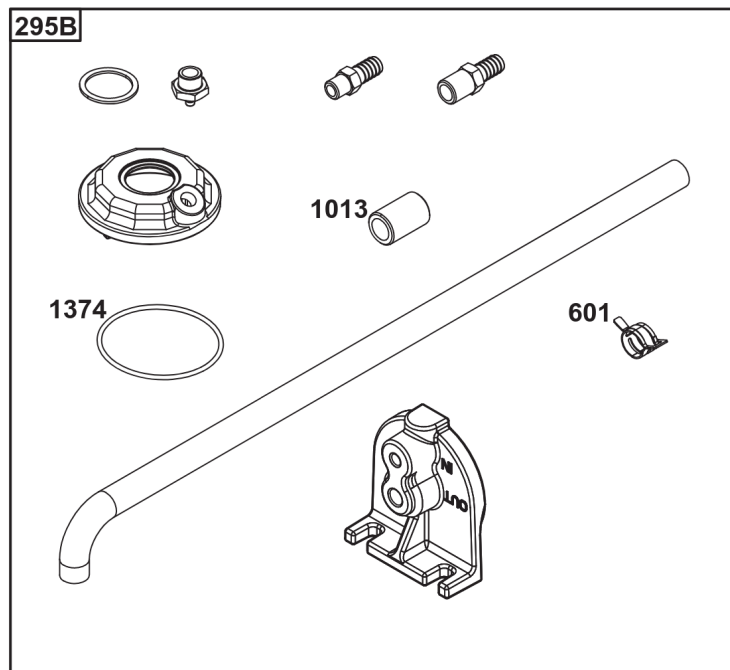

Not For Reproduction

Lubrication

REF NO	PART NO	QTY	DESCRIPTION
186	796532	1	CONNECTOR, Hose -(Threaded Engine Block Connector for EZ-Oil Drain Hose) (Order hose separate)
239	690233	1	SWITCH, Oil Pressure -(2-4 PSI Normally-Closed Switch)
239A	491657S	1	SWITCH, Oil Pressure -(3-5 PSI Normally-Closed Switch)
239B	841281	1	SWITCH, Oil Pressure -(7-10 PSI Normally-Closed Switch)
239C	694115	1	SWITCH, Oil Pressure -(9-13 PSI Normally-Closed Switch)
239D	697049	1	SWITCH, Oil Pressure -(3-6 PSI Normally-Open Switch)
295B	594271	1	ADAPTER, Remote Oil Filter -(Remote Oil Filter Kit)
512	594200	1	HOSE, Oil Drain -(EZ-Oil Drain Hose, 10.5") (Order threaded engine block connector separate)
512	593635	1	HOSE, Oil Drain -(EZ-Oil Drain Hose, 13.75") (Order threaded engine block connector separate)
512B	1723165SM	1	HOSE, Oil Drain, 10-1/2" Long, 3/8-18 Fittings -(10.5")
512C	5048681SM	1	HOSE, OIL DRAIN -(12.5")
517	593633	1	RETAINER, Oil Drain
601	841597	4	CLAMP, Hose
1013	690954	1	NIPPLE, Oil Filter
1346	844802	1	VALVE, Oil Drain Shut Off
1346A	492031	1	VALVE, Oil Drain Shut Off
1346B	5401WEB	1	VALVE, Oil Drain Shut Off -(1/4 Turn Oil Drain Valve with Hose)
1374	796863	1	SEAL, O-Ring
1505	100169		OIL-1QT VANGUARD (CASE) -(1 qt. Bottle)
1505A	100170		OIL-5QT VANGUARD (CASE) -(5 qt. Bottle)