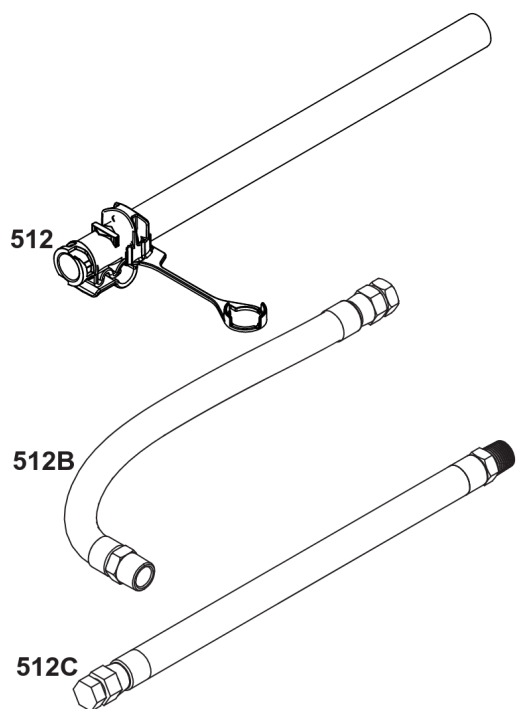

Not For Reproduction

676

994

994A

Spark Arrester/Deflector

REF NO	PART NO	QTY	DESCRIPTION
676	593869	1	DEFLECTOR, Muffler -(For Below Deck Mufflers Only)
994	593885	1	ARRESTOR, Spark -(For Below Deck Mufflers Only)
994A	593868	1	ARRESTOR, Spark -(For Below Deck Mufflers Only)

Not For Reproduction

Lubrication

REF NO	PART NO	QTY	DESCRIPTION
186	796532	1	CONNECTOR, Hose -(Threaded Engine Block Connector for EZ-Oil Drain Hose) (Order hose separate)
239	690233	1	SWITCH, Oil Pressure -(2-4 PSI Normally-Closed Switch)
239A	491657S	1	SWITCH, Oil Pressure -(3-5 PSI Normally-Closed Switch)
239B	841281	1	SWITCH, Oil Pressure -(7-10 PSI Normally-Closed Switch)
239C	694115	1	SWITCH, Oil Pressure -(9-13 PSI Normally-Closed Switch)
239D	697049	1	SWITCH, Oil Pressure -(3-6 PSI Normally-Open Switch)
295B	594271	1	ADAPTER, Remote Oil Filter -(Remote Oil Filter Kit)
512	594200	1	HOSE, Oil Drain -(EZ-Oil Drain Hose, 10.5") (Order threaded engine block connector separate)
512	593635	1	HOSE, Oil Drain -(EZ-Oil Drain Hose, 13.75") (Order threaded engine block connector separate)
512B	1723165SM	1	HOSE, Oil Drain, 10-1/2" Long, 3/8-18 Fittings -(10.5")
512C	5048681SM	1	HOSE, OIL DRAIN -(12.5")
517	593633	1	RETAINER, Oil Drain
601	841597	4	CLAMP, Hose
1013	690954	1	NIPPLE, Oil Filter
1346	844802	1	VALVE, Oil Drain Shut Off
1346A	492031	1	VALVE, Oil Drain Shut Off
1346B	5401WEB	1	VALVE, Oil Drain Shut Off -(1/4 Turn Oil Drain Valve with Hose)
1374	796863	1	SEAL, O-Ring
1505	100169		OIL-1QT VANGUARD (CASE) -(1 qt. Bottle)
1505A	100170		OIL-5QT VANGUARD (CASE) -(5 qt. Bottle)