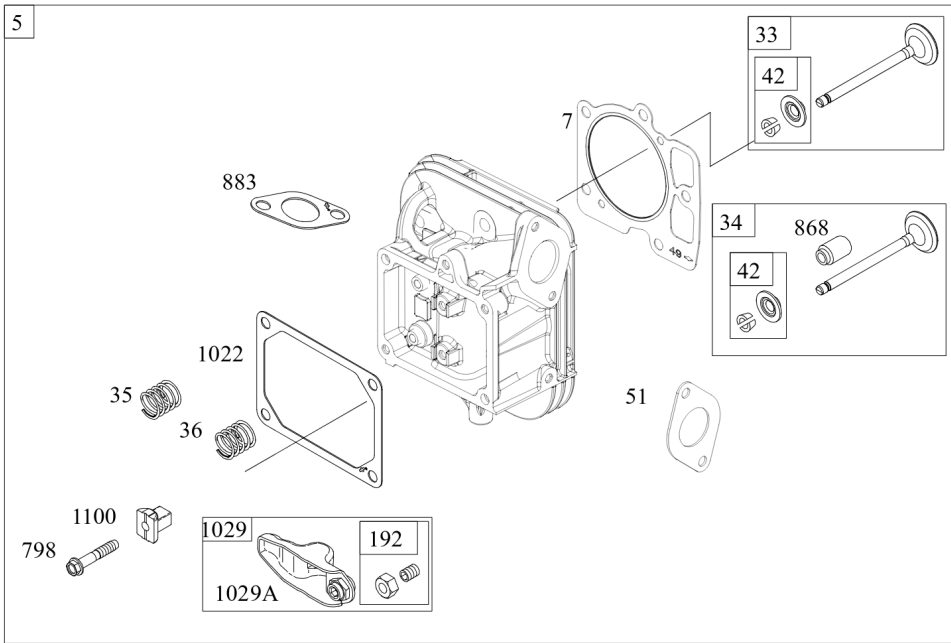

Not For Reproduction

Carburetor, Fuel Supply

REF NO	PART NO	QTY	DESCRIPTION
987	808183		SEAL, Choke/Throttle Shaft
1124	690988		SEAL, O-Ring -(Fuel Transfer Tube)
1124A	841653		SEAL, O-Ring -(Fuel Transfer Tube)
1126	690991		SCREW -(Fuel Transfer Tube)
1127	695407		SCREW -(Float Bowl) (Float Bowl to Carburetor Body)
1128	690990		SCREW -(Carburetor Nozzle)
1169	690990		SCREW -(Carburetor Cover Plate)

Not For Reproduction

Cylinder Head, Rocker Arm Cover, Intake Manifold

REF NO	PART NO	QTY	DESCRIPTION
5	593653		HEAD, Cylinder -(Cylinder 1)
5A	593654		HEAD, Cylinder -(Cylinder 2)
7	593485		GASKET, Cylinder Head
13	592244		SCREW -(Cylinder Head)
33	593632		VALVE, Exhaust
34	793556		VALVE, Intake
35	694865		SPRING, Valve -(Intake)
36	694865		SPRING, Valve -(Exhaust)
42	499586		KEEPER, Valve
45	690977		TAPPET, Valve
50	593655		MANIFOLD, Intake
51	690949		GASKET, Intake
51A	594427		GASKET, Intake
53	690951		STUD -(Carburetor)
54	699816		SCREW -(Intake Manifold)
122	593425		SPACER, Carburetor
163	691001		GASKET, Air Cleaner
192	690083		ADJUSTER, Rocker Arm
213	691021		BRACKET, Choke Control
296	591756		STUD -(Muffler)
337	792015		PLUG, Spark
383	19576S		WRENCH, Spark Plug
635	692076		BOOT, Spark Plug
654	690958		NUT -(Carburetor)
798	697890		SCREW -(Rocker Arm)
868	690968		SEAL, Valve
883	690970		GASKET, Exhaust
914	593637		SCREW -(Rocker Cover)
918A	593641		HOSE, Vacuum -(2.9" Long)
929	691003		SCREW -(Choke Control Bracket)
961	691108		SCREW -(Air Cleaner Bracket)
964	799159		CAP, Connector
1022	690971		GASKET, Rocker Cover
1023	593639		COVER, Rocker -(Cylinder #1)
1023A	593659		COVER, Rocker -(Cylinder 2)
1026	690981		ROD, Push -(Steel)
1026A	690982		ROD, Push -(Aluminum)
1029	690972		ARM, Rocker

Cylinder Head, Rocker Arm Cover, Intake Manifold

Mfg. No: 49R977-0001-G1

Cylinder Head, Rocker Arm Cover, Intake Manifold

REF NO	PART NO	QTY	DESCRIPTION
1029A	807323		ARM, Rocker
1100	791959		PIVOT, Rocker Arm