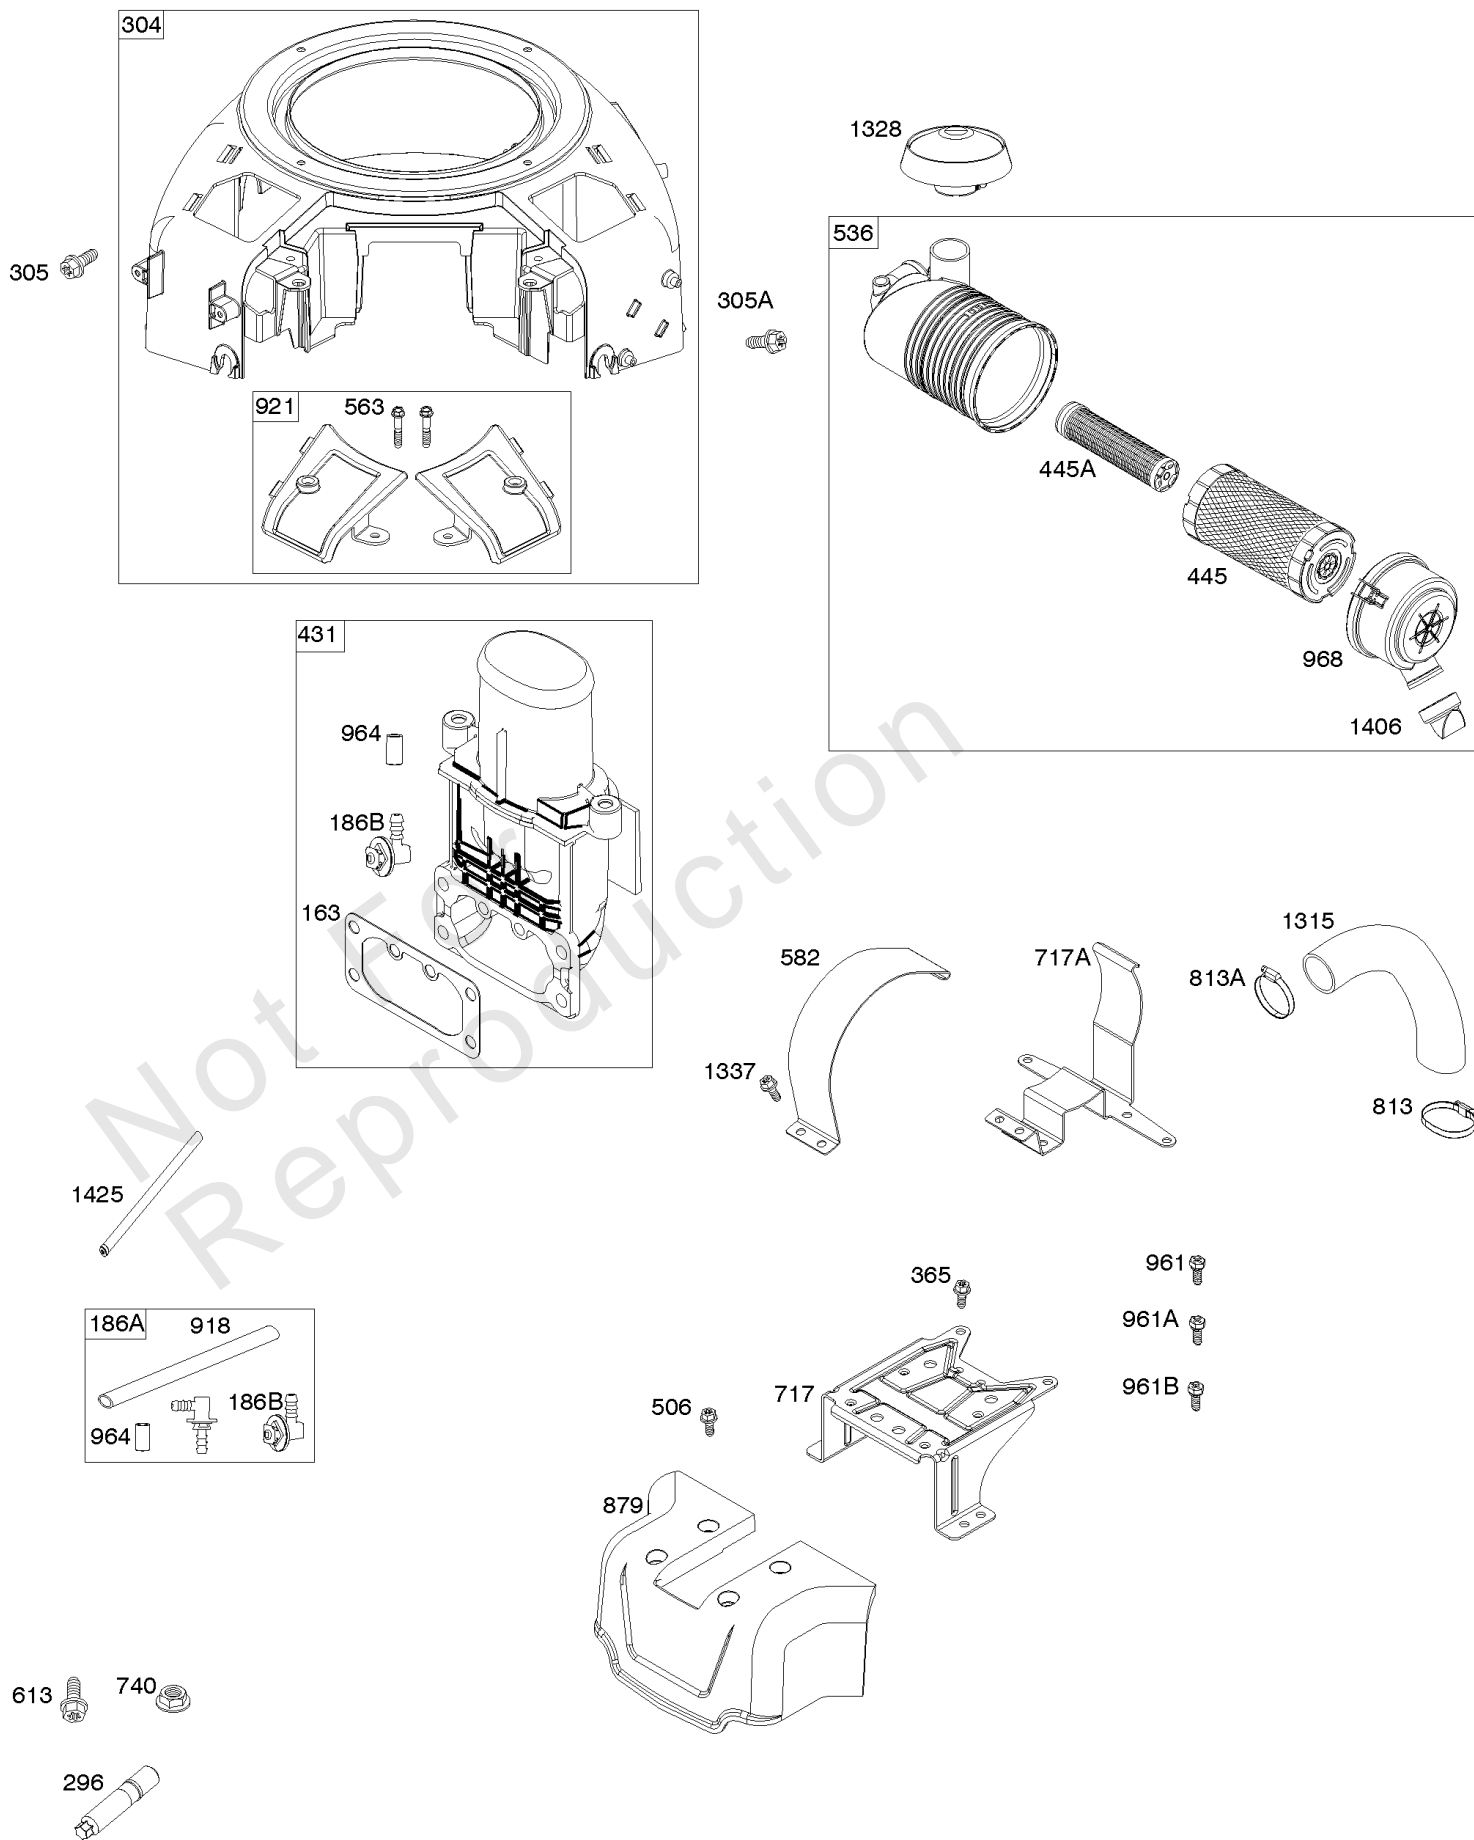

Model Components	Page
Blower Housing, Air Cleaner.	4
Carburetor, Fuel Supply.	6
Cylinder Head, Rocker Arm Cover, Intake Manifold.	10
Cylinder, Crankshaft, Camshaft, Air Guides.	14
Engine Sump, Oil Cooler, Dipstick/Tube Assembly.	18
Engine/Valve Gasket Set, Carburetor Overhaul Kit.	22
Flywheel, Controls, Wire Harness, Alternator, Starter.	24
Replacement Engine - Europe, Middle East & Africa.	28
Replacement Engine - US & Canada.	29
Model 40, 44 & 49 Engine Accessories Catalog.	30
Maintenance Kits.	31
Engine Mounted Below Deck Mufflers.	33
Engine Mounted Above Deck Mufflers.	35
Spark Arrester/Deflector.	37
Lubrication.	39
Implement Mounted Above Deck Mufflers.	41
Exhaust/Muffler Configurations.	43
Electrical.	45
Flywheel Guards.	47
Speed Control.	49
Muffler Mounting Hardware.	51

Not For
Reproduction