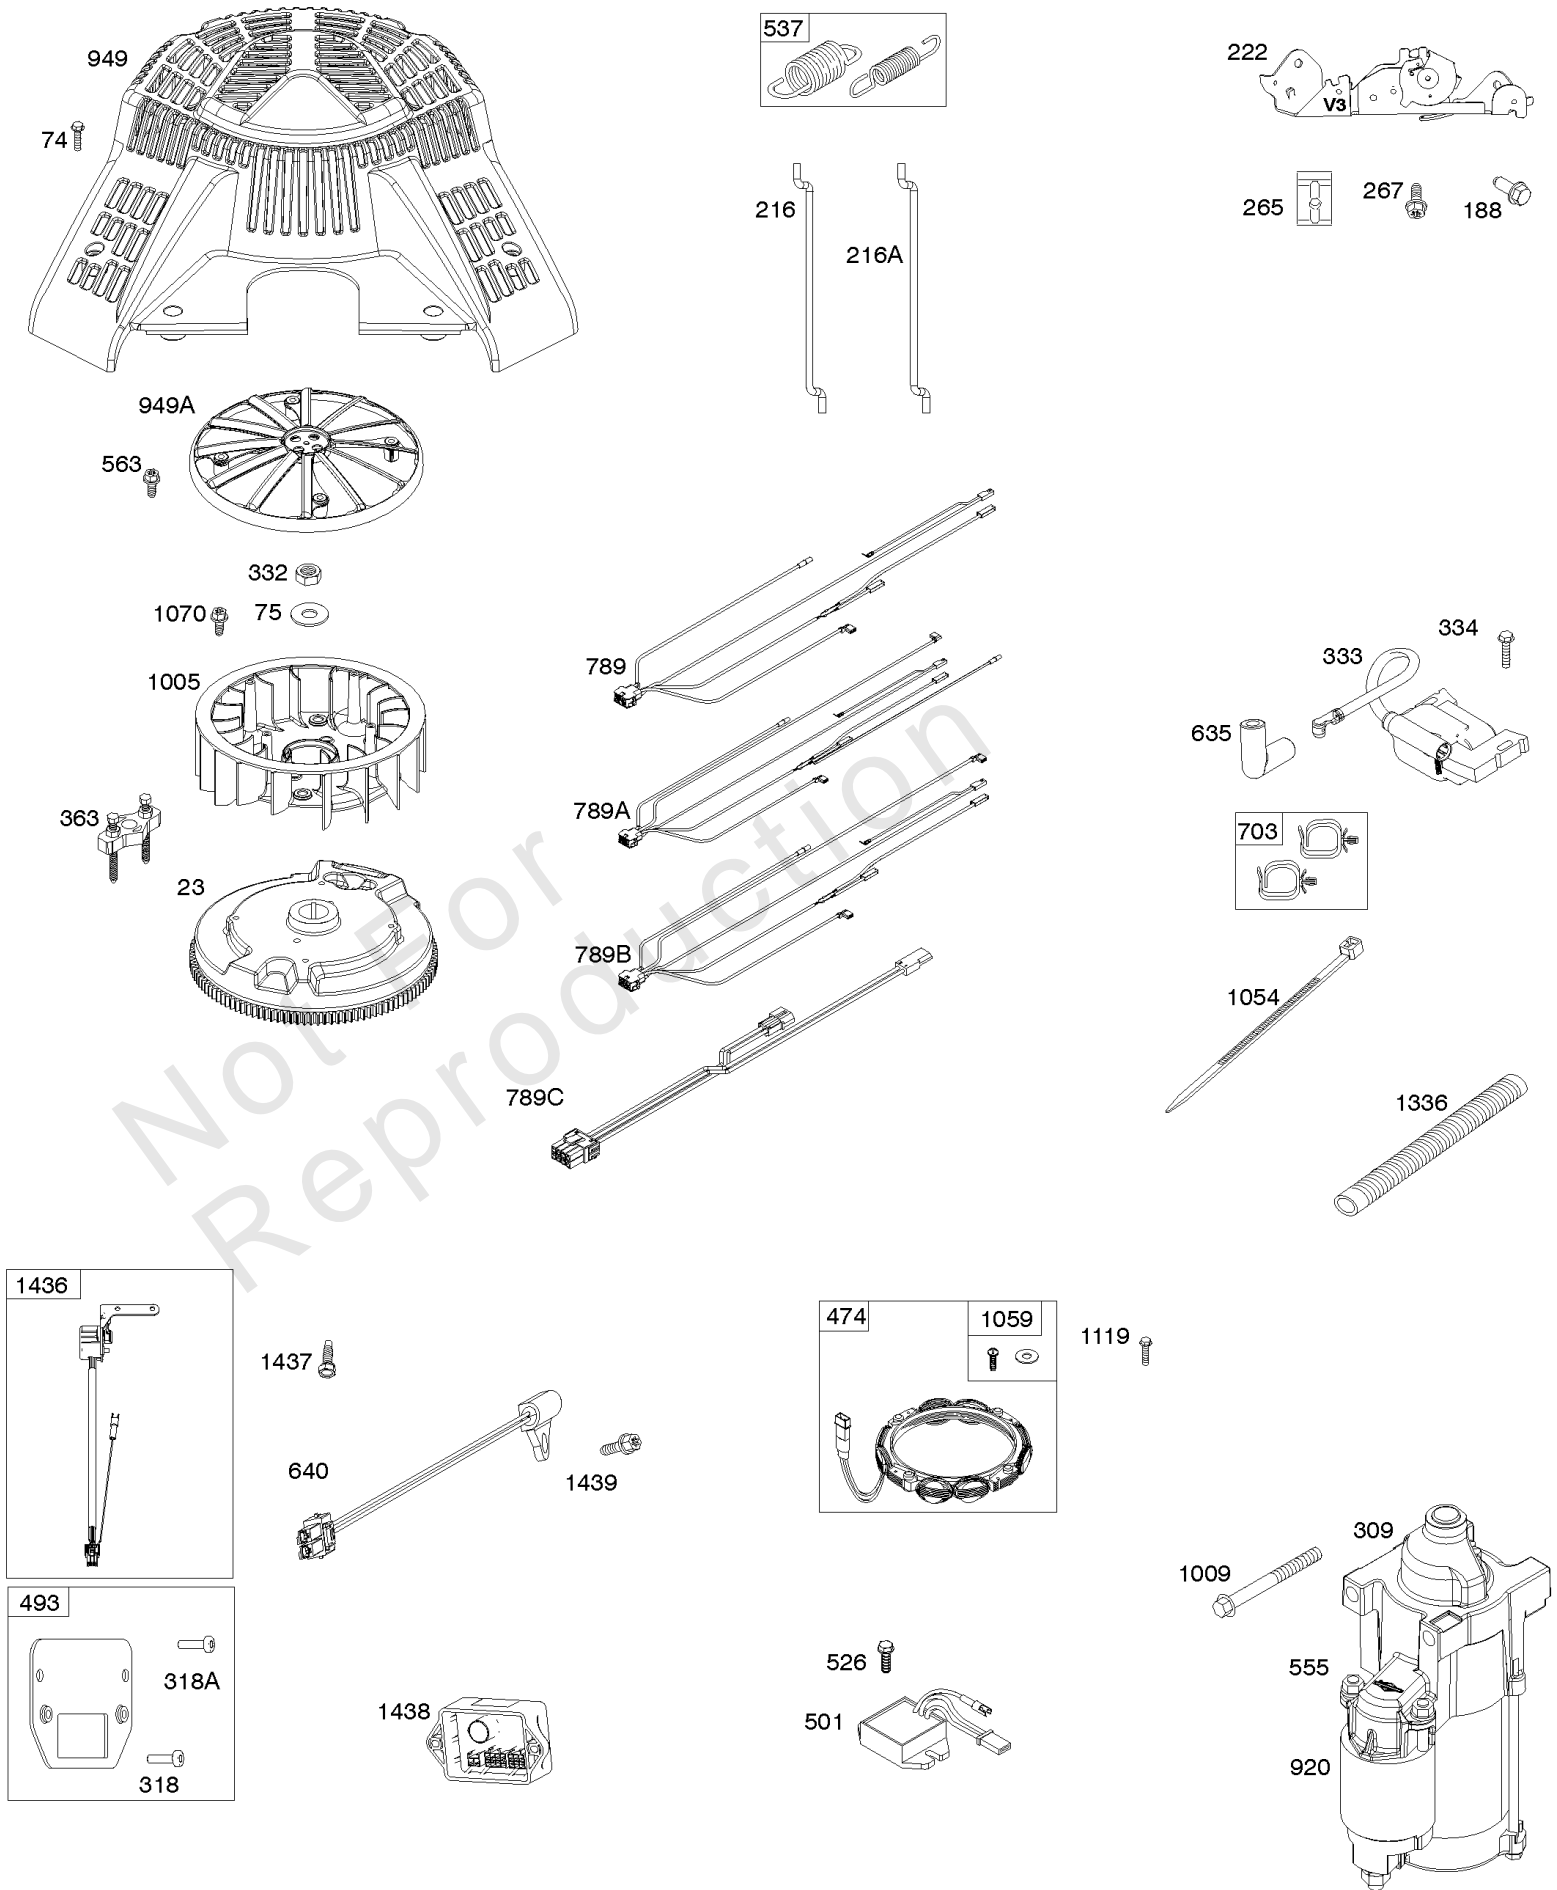

Flywheel, Controls, Wire Harness, Alternator, Starter

REF NO	PART NO	QTY	DESCRIPTION
23	593610		FLYWHEEL
74	698425		SCREW -(Rotating Screen)
75	691056		WASHER -(Flywheel)
188	691108		SCREW -(Control Bracket)
216	691022		LINK, Choke -(Manual Choke)
216A	796879		LINK, Choke
222	798916		BRACKET, Control
265	691024		CLAMP, Casing
267	792629		SCREW -(Casing Clamp)
309	593486		MOTOR, Starter
318	691127		SCREW -(Mounting Bracket)
318A	792629		SCREW -(Mounting Bracket) (Electronic Choke Module To Mounting Bracket)
332	691059		NUT -(Flywheel)
333	592846		ARMATURE, Magneto
334	691061		SCREW -(Magneto Armature)
363	19621		PULLER, Flywheel
474	592830		ALTERNATOR -(10-16 Amp Regulated)
493	797176		BRACKET, Mounting -(Electronic Choke Module)
501	593490		REGULATOR
526	691108		SCREW -(Regulator)
537	594918		KIT, Governor/Idle Spring
555	593489		SCREW -(Starter Solenoid)
563	799360		SCREW -(Debris Screen Guard)
635	692076		BOOT, Spark Plug
640	796913		WIRE ASSEMBLY -(Thermistor)
703	691010		CLIP
789	593611		HARNESS, Wiring
920	593488		SOLENOID, Starter
949	593636		GUARD, Debris Screen
949A	593206		GUARD, Debris Screen
1005	593640		FAN, Flywheel
1009	593487		SCREW -(Starter Motor)
1054	280275		TIE, Cable
1059	698516		KIT, Screw/Washer -(Alternator)
1070	593638		SCREW -(Flywheel Fan)
1119	691183		SCREW -(Alternator)
1336	841015		SHIELD, Wire Protective
1436	796918		MOTOR, Stepper/Bracket