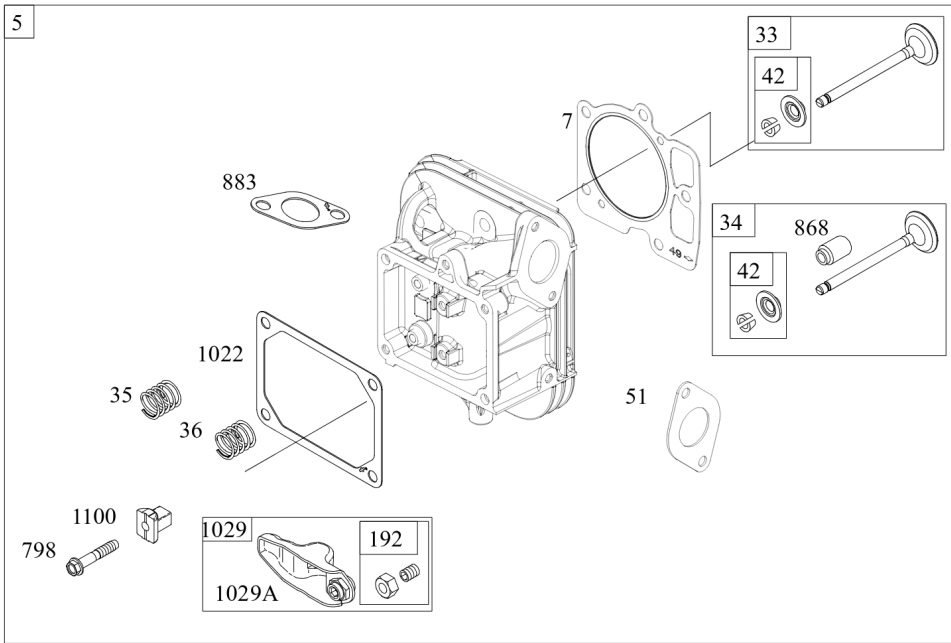

Cylinder Head, Rocker Arm Cover, Intake Manifold

REF NO	PART NO	QTY	DESCRIPTION
5	593653		HEAD, Cylinder -(Cylinder 1)
5A	593654		HEAD, Cylinder -(Cylinder 2)
7	593485		GASKET, Cylinder Head
13	592244		SCREW -(Cylinder Head)
33	593632		VALVE, Exhaust
34	793556		VALVE, Intake
35	694865		SPRING, Valve -(Intake)
36	694865		SPRING, Valve -(Exhaust)
42	499586		KEEPER, Valve
45	690977		TAPPET, Valve
50	593655		MANIFOLD, Intake
51	690949		GASKET, Intake
51A	594427		GASKET, Intake
53	690951		STUD -(Carburetor)
54	699816		SCREW -(Intake Manifold)
122	593425		SPACER, Carburetor
163	691001		GASKET, Air Cleaner
192	690083		ADJUSTER, Rocker Arm
213	691021		BRACKET, Choke Control
296	591756		STUD -(Muffler)
337	792015		PLUG, Spark
383	19576S		WRENCH, Spark Plug
635	692076		BOOT, Spark Plug
654	690958		NUT -(Carburetor)
798	697890		SCREW -(Rocker Arm)
868	690968		SEAL, Valve
883	690970		GASKET, Exhaust
914	593637		SCREW -(Rocker Cover)
918A	593641		HOSE, Vacuum -(2.9" Long)
929	691003		SCREW -(Choke Control Bracket)
961	691108		SCREW -(Air Cleaner Bracket)
964	799159		CAP, Connector
1022	690971		GASKET, Rocker Cover
1023	593639		COVER, Rocker -(Cylinder #1)
1023A	593659		COVER, Rocker -(Cylinder 2)
1026	690981		ROD, Push -(Steel)
1026A	690982		ROD, Push -(Aluminum)
1029	690972		ARM, Rocker