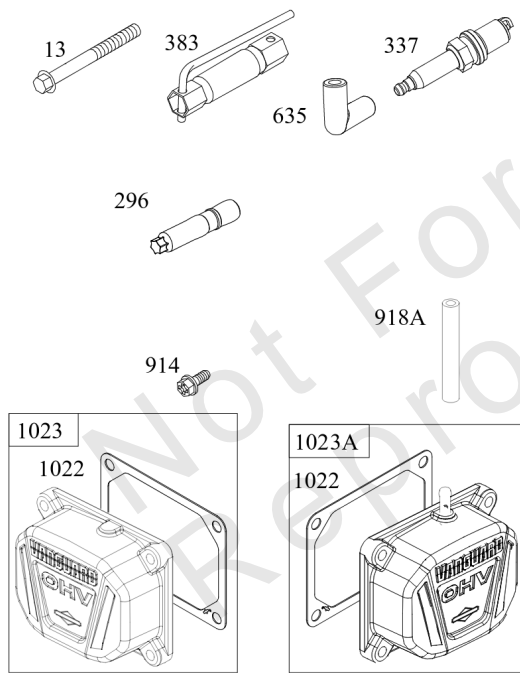

Cylinder Head, Rocker Arm Cover, Intake Manifold

REF NO	PART NO	QTY	DESCRIPTION
5	593653		HEAD, Cylinder -(Cylinder 1)
5A	593654		HEAD, Cylinder -(Cylinder 2)
7	593485		GASKET, Cylinder Head
13	592244		SCREW -(Cylinder Head)
33	593632		VALVE, Exhaust
34	793556		VALVE, Intake
35	694865		SPRING, Valve -(Intake)
36	694865		SPRING, Valve -(Exhaust)
42	499586		KEEPER, Valve
45	690977		TAPPET, Valve
50	593655		MANIFOLD, Intake
51	690949		GASKET, Intake
51A	594427		GASKET, Intake
53	690951		STUD -(Carburetor)
54	699816		SCREW -(Intake Manifold)
122	593425		SPACER, Carburetor
163	691001		GASKET, Air Cleaner
192	690083		ADJUSTER, Rocker Arm
213	691021		BRACKET, Choke Control
296	591756		STUD -(Muffler)
337	792015		PLUG, Spark
383	19576S		WRENCH, Spark Plug
635	692076		BOOT, Spark Plug
654	690958		NUT -(Carburetor)
798	697890		SCREW -(Rocker Arm)
868	690968		SEAL, Valve
883	690970		GASKET, Exhaust
914	593637		SCREW -(Rocker Cover)
918A	593641		HOSE, Vacuum -(2.9" Long)
929	691003		SCREW -(Choke Control Bracket)
961	691108		SCREW -(Air Cleaner Bracket)
964	799159		CAP, Connector
1022	690971		GASKET, Rocker Cover
1023	593639		COVER, Rocker -(Cylinder #1)
1023A	593659		COVER, Rocker -(Cylinder 2)
1026	690981		ROD, Push -(Steel)
1026A	690982		ROD, Push -(Aluminum)
1029	690972		ARM, Rocker