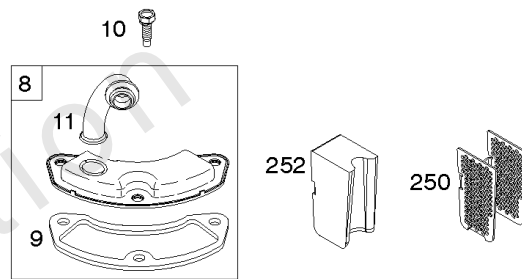

REQUIRED when replacing parts with warning labels affixed.

1319A WARNING LABEL

REQUIRED when replacing parts with warning labels affixed.

1036 EMISSIONS LABEL

Cylinder, Crankshaft, Camshaft, Air Guides

REF NO	PART NO	QTY	DESCRIPTION
1	593645		CYLINDER ASSEMBLY -(-Used Before Code Date 15071600)
1	594938		CYLINDER ASSEMBLY -(-Used After Code Date 15071500)
2	593660		KIT, Bushing/Seal -(Magneto Side)
3	593643		SEAL, Oil -(Magneto Side)
8	792185		BREATHER ASSEMBLY -(-Used Before Code Date 15112300)
9	690937		GASKET, Breather -(-Used Before Code Date 15112300)
10	691108		SCREW -(Breather Assembly)
11	594163		TUBE, Breather -(-Used After Code Date 15112200)
11	792184		TUBE-BREATHER -(-Used Before Code Date 15112300)
16	593609		CRANKSHAFT
24	796335		KEY, Flywheel
25	593646		PISTON ASSEMBLY -(Standard)
25	593648		PISTON ASSEMBLY -(.020 Oversize)
26	593647		SET, Ring -(Standard)
26	593649		SET, Ring -(.020 Oversize)
27	690975		LOCK, Piston Pin
28	593650		PIN, Piston
29	593651		ROD, Connecting
32	690976		SCREW -(Connecting Rod)
45	690977		TAPPET, Valve
46	593608		CAMSHAFT
212	695238		LINK, Throttle
227	798856		LEVER, Governor Control
250	690957		RETAINER, Breather -(-Used Before Code Date 15112300)
252	794389		COLLECTOR-OIL -(-Used Before Code Date 15112300)
306	796852		SHIELD-CYLINDER -(Cylinder #1)
306A	591666		SHIELD-CYLINDER -(Cylinder #2)
307	691003		SCREW -(Cylinder Shield)
307A	691108		SCREW -(Cylinder Shield)
377	690979		KEY, Woodruff
405	594937		SCREW -(Back Plate) (-Used After Code Date 15071500)