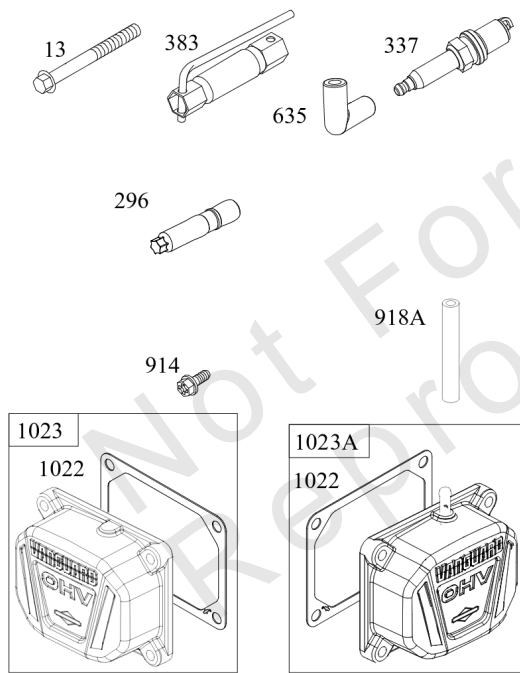

Cylinder Head, Rocker Arm Cover, Intake Manifold

REF NO	PART NO	QTY	DESCRIPTION
5	593653		HEAD, Cylinder -(Cylinder 1)
5A	593654		HEAD, Cylinder -(Cylinder 2)
7	593485		GASKET, Cylinder Head
13	592244		SCREW -(Cylinder Head)
33	593632		VALVE, Exhaust
34	793556		VALVE, Intake
35	694865		SPRING, Valve -(Intake)
36	694865		SPRING, Valve -(Exhaust)
42	499586		KEEPER, Valve
45	690977		TAPPET, Valve
50	593655		MANIFOLD, Intake
51	690949		GASKET, Intake
51A	594427		GASKET, Intake
53	690951		STUD -(Carburetor)
54	699816		SCREW -(Intake Manifold)
122	593425		SPACER, Carburetor
163	691001		GASKET, Air Cleaner
192	690083		ADJUSTER, Rocker Arm
213	691021		BRACKET, Choke Control
296	591756		STUD -(Muffler)
337	792015		PLUG, Spark
383	19576S		WRENCH, Spark Plug
635	692076		BOOT, Spark Plug
654	690958		NUT -(Carburetor)
798	697890		SCREW -(Rocker Arm)
868	690968		SEAL, Valve
883	690970		GASKET, Exhaust
914	593637		SCREW -(Rocker Cover)
918A	593641		HOSE, Vacuum -(2.9" Long)
929	691003		SCREW -(Choke Control Bracket)
961	691108		SCREW -(Air Cleaner Bracket)
964	799159		CAP, Connector
1022	690971		GASKET, Rocker Cover
1023	593639		COVER, Rocker -(Cylinder #1)
1023A	593659		COVER, Rocker -(Cylinder 2)
1026	690981		ROD, Push -(Steel)
1026A	690982		ROD, Push -(Aluminum)
1029	690972		ARM, Rocker

Cylinder Head, Rocker Arm Cover, Intake Manifold

Mfg. No: 49R977-0001-G1