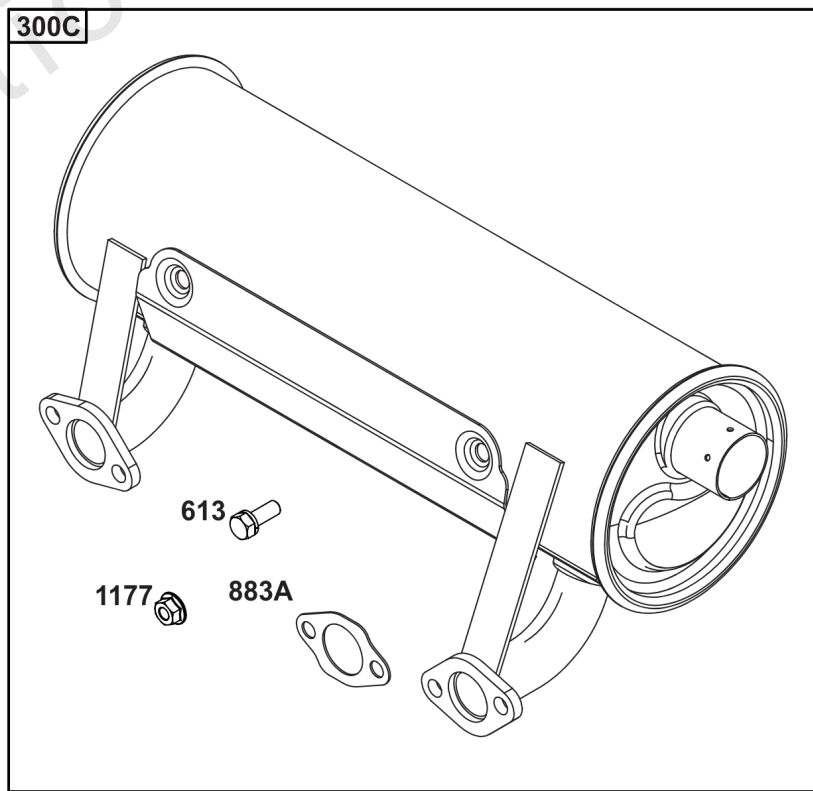

Engine Mounted Below Deck Mufflers

REF NO	PART NO	QTY	DESCRIPTION
300	594584	1	KIT-MUFFLER/GUARD -(Oil Filter Side Outlet) (Engine Supported) (O2 Sensor Port)
300A	593877	1	MUFFLER -(Starter Side Outlet) (Engine Supported) (O2 Sensor Port)
300B	594583	1	MUFFLER -(Starter Side Outlet) (Engine Supported) (No O2 Sensor Port)
300C	692120	1	MUFFLER -(Starter Side Outlet) (No O2 Sensor Port)
415	596859	1	PLUG -(O2 Sensor Port)
613	690341	4	SCREW -(Muffler)
613A	690363	4	SCREW -(Muffler)
883	594365	2	GASKET, Exhaust
883A	690970	2	GASKET, Exhaust
1177	690941	4	NUT -(Muffler)

Not For Reproduction