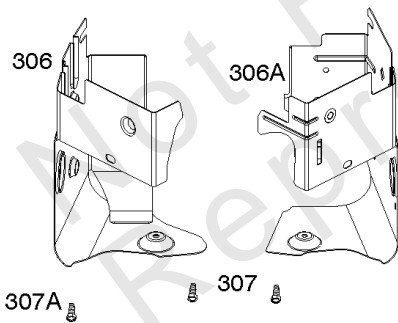

REQUIRED when replacing parts with warning labels affixed.

1319A WARNING LABEL

REQUIRED when replacing parts with warning labels affixed.

1036 EMISSIONS LABEL

Cylinder, Crankshaft, Camshaft, Air Guides

REF NO	PART NO	QTY	DESCRIPTION
405	697820		SCREW -(Back Plate) (-Used Before Code Date 15071600)
447	691003		SCREW -(Air Guide Cover)
505	691029		NUT -(Governor Control Lever)
540	594325		PLATE, Baffle -(-Used After Code Date 15071500)
562	690311		BOLT -(Governor Control Lever)
573	594903		PLATE, Back -(-Used After Code Date 15071500)
573	593607		PLATE, Back -(-Used Before Code Date 15071600)
584	594164		COVER, Breather Passage -(-Used After Code Date 15071500)
618	594326		SCREW -(Baffle Plate)
718	690959		PIN, Locating
718A	594988		PIN, Locating
741	690980		GEAR, Timing
850	100106		SEALANT, Liquid
865	591667		COVER, Air Guide -(Valley)
1036	-----		Label-Emissions -(Available From A Briggs & Stratton Authorized Dealer)
1263	594166		REED, Breather -(-Used After Code Date 15071500)
1264	594165		SCREW -(Breather Reed)
1319	794467		LABEL, Warning
1319A	797669		LABEL, Warning