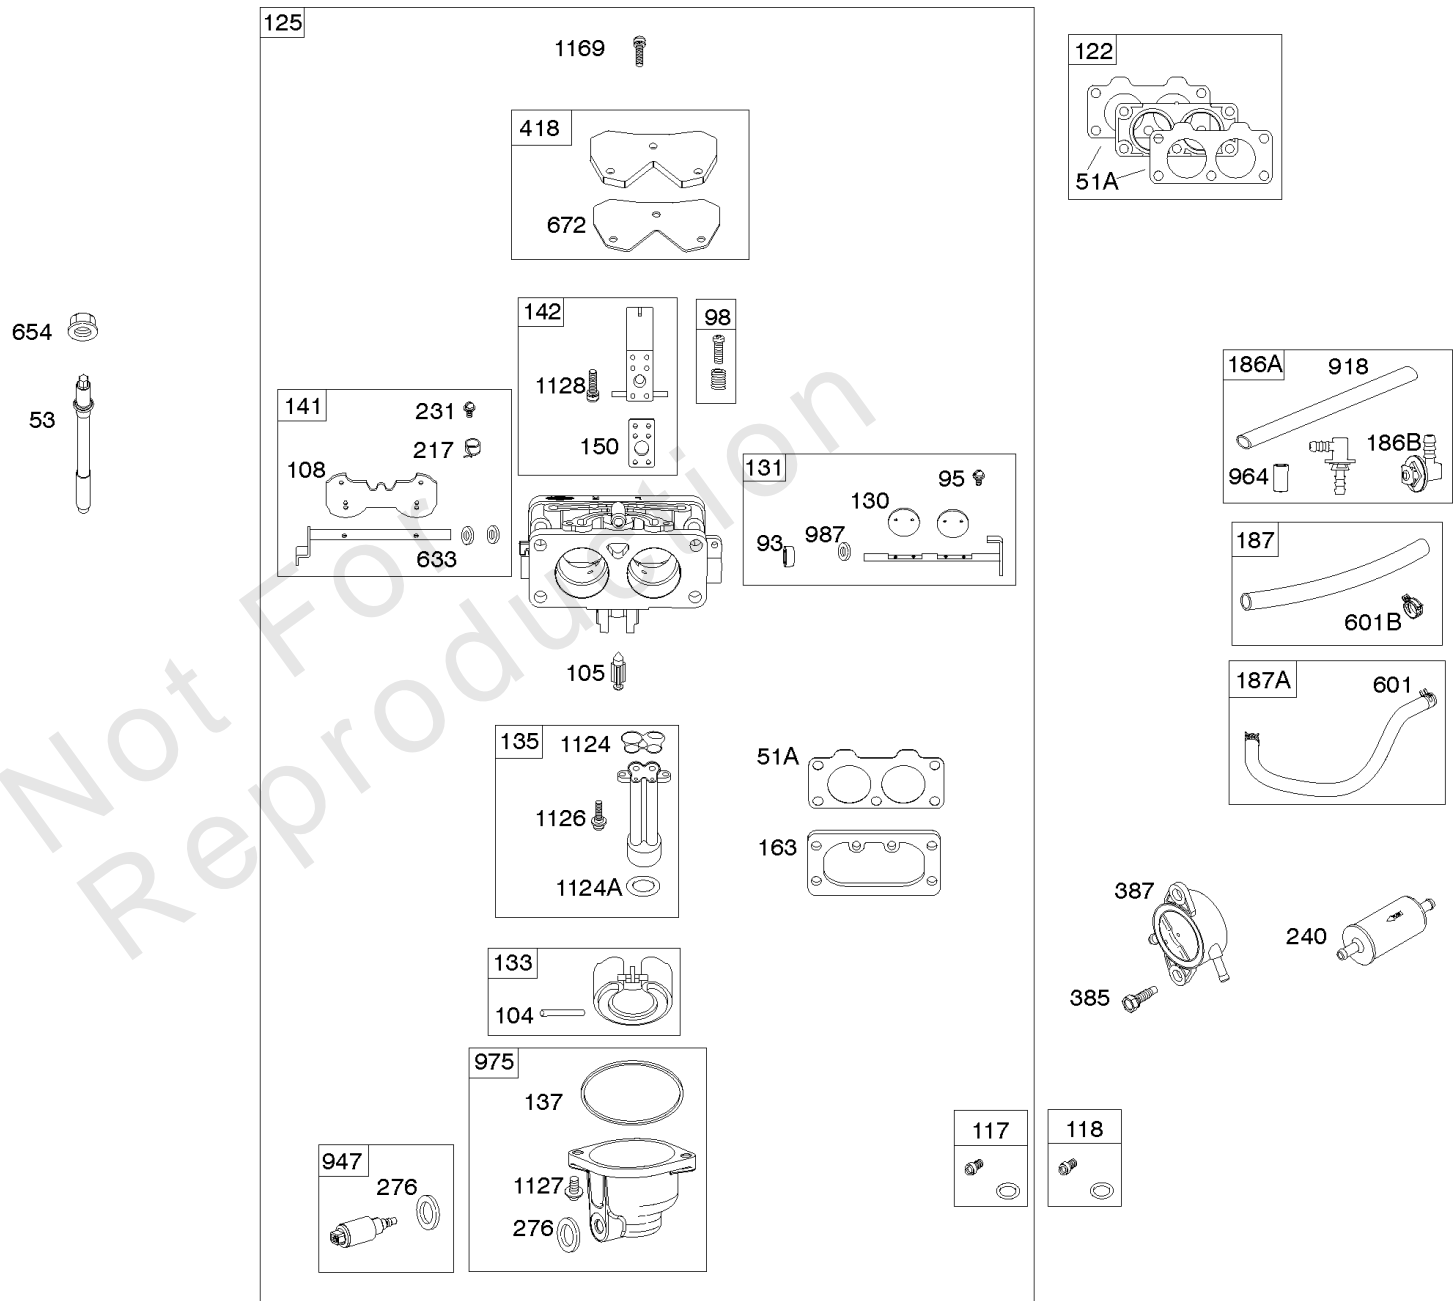

Blower Housing, Air Cleaner

REF NO	PART NO	QTY	DESCRIPTION
163	691001		GASKET, Air Cleaner
186A	799158		CONNECTOR, Hose -(EVAP)
186B	845141		CONNECTOR, Hose -(EVAP)
296	591756		STUD -(Muffler)
304	593622		HOUSING, Blower
305	594618		SCREW -(Blower Housing)
305A	593634		SCREW -(Blower Housing) (Oil Drain Retainer)
365	593616		SCREW -(Carburetor/Throttle Body)
431	593630		ELBOW, Intake
445	841497		FILTER, A/C Cartridge
445A	821136		FILTER, A/C Cartridge
506	690297		SCREW -(Carburetor/EFI Cover)
536	593626		CLEANER, Air
563	799360		SCREW -(Debris Screen Guard)
582	593618		CLAMP, Air Cleaner
613	690341		SCREW -(Muffler)
717	593619		BRACKET, Air Cleaner
717A	593620		BRACKET, Air Cleaner
740	690941		NUT -(Muffler Bracket)
813	593624		CLAMP
813A	593625		CLAMP
879	593621		COVER, Carburetor/EFI
918	799160		HOSE, Vacuum -(Length 9.4 Inches)
921	593629		COVER, Blower Housing
961	691108		SCREW -(Air Cleaner Bracket)
961A	593616		SCREW -(Air Cleaner Bracket)
961B	593617		SCREW -(Air Cleaner Bracket)
964	799159		CAP, Connector
968	593627		COVER, Air Cleaner
1315	593623		HOSE, Air Cleaner
1328	809907		CAP, A/C Rain
1337	593616		SCREW -(Air Cleaner Clamp)
1406	593628		VALVE, Debris
1425	845717		HOSE, Purge Line