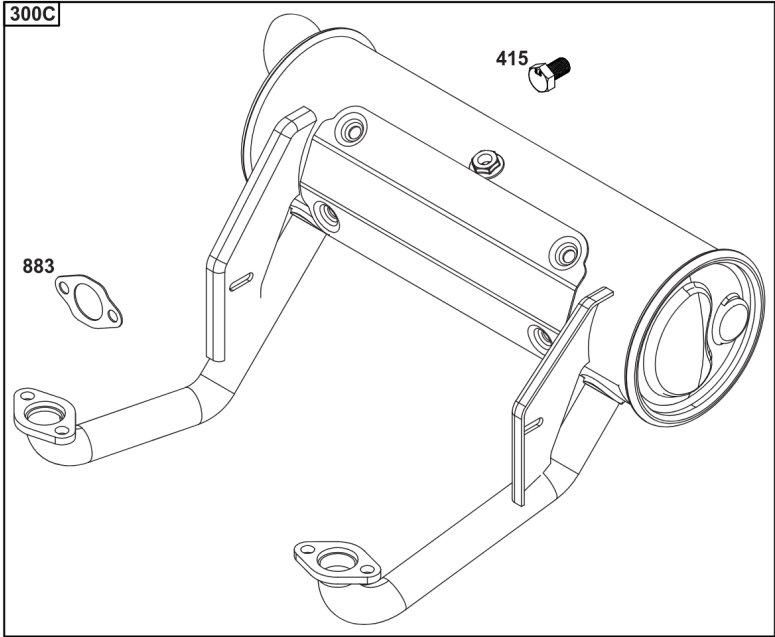

Not For
Reproduction

Engine Mounted Above Deck Mufflers

REF NO	PART NO	QTY	DESCRIPTION
300C	595138	1	MUFFLER -(Oil Filter Side Outlet) (Self-Supporting) (O2 Sensor Port)
300D	595139	1	MUFFLER -(Starter Side Outlet) (Self-Supporting) (O2 Sensor Port)
415	596859	1	PLUG -(O2 Sensor Port)
883	594365	2	GASKET, Exhaust

Not For Reproduction