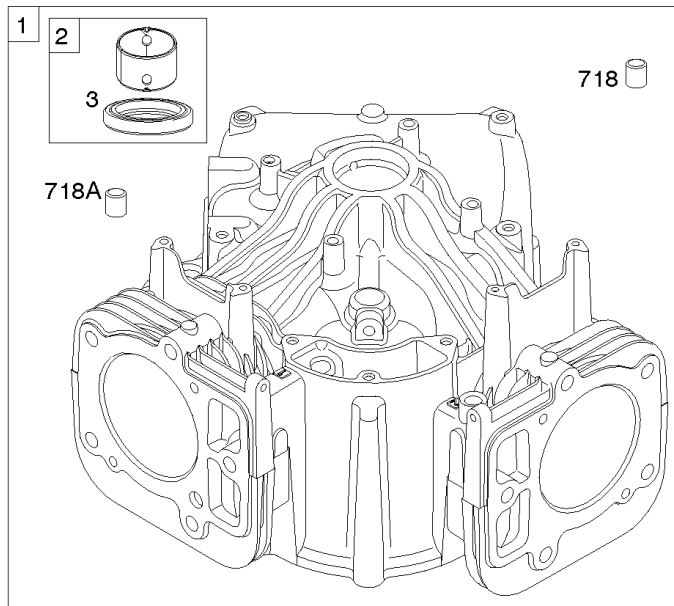

REQUIRED when replacing parts with warning labels affixed.

1319A WARNING LABEL

REQUIRED when replacing parts with warning labels affixed.

1036 EMISSIONS LABEL

Cylinder, Crankshaft, Camshaft, Air Guides

REF NO	PART NO	QTY	DESCRIPTION
1	593645		CYLINDER ASSEMBLY -(-Used Before Code Date 15071600)
1	594938		CYLINDER ASSEMBLY -(-Used After Code Date 15071500)
2	593660		KIT, Bushing/Seal -(Magneto Side)
3	593643		SEAL, Oil -(Magneto Side)
8	792185		BREATHER ASSEMBLY -(-Used Before Code Date 15112300)
9	690937		GASKET, Breather -(-Used Before Code Date 15112300)
10	691108		SCREW -(Breather Assembly)
11	594163		TUBE, Breather -(-Used After Code Date 15112200)
11	792184		TUBE-BREATHER -(-Used Before Code Date 15112300)
16	593609		CRANKSHAFT
24	796335		KEY, Flywheel
25	593646		PISTON ASSEMBLY -(Standard)
25	593648		PISTON ASSEMBLY -(.020 Oversize)
26	593647		SET, Ring -(Standard)
26	593649		SET, Ring -(.020 Oversize)
27	690975		LOCK, Piston Pin
28	593650		PIN, Piston
29	593651		ROD, Connecting
32	690976		SCREW -(Connecting Rod)
45	690977		TAPPET, Valve
46	593608		CAMSHAFT
212	695238		LINK, Throttle
227	798856		LEVER, Governor Control
250	690957		RETAINER, Breather -(-Used Before Code Date 15112300)
252	794389		COLLECTOR-OIL -(-Used Before Code Date 15112300)
306	796852		SHIELD-CYLINDER -(Cylinder #1)
306A	591666		SHIELD-CYLINDER -(Cylinder #2)
307	691003		SCREW -(Cylinder Shield)
307A	691108		SCREW -(Cylinder Shield)
377	690979		KEY, Woodruff
405	594937		SCREW -(Back Plate) (-Used After Code Date 15071500)