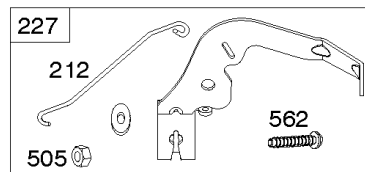

Cylinder Head, Rocker Arm Cover, Intake Manifold

Mfg. No: 49R977-0001-G1

Cylinder Head, Rocker Arm Cover, Intake Manifold

REF NO	PART NO	QTY	DESCRIPTION
1029A	807323		ARM, Rocker
1100	791959		PIVOT, Rocker Arm

REQUIRED when replacing parts with warning labels affixed.

1319A WARNING LABEL

REQUIRED when replacing parts with warning labels affixed.

1036 EMISSIONS LABEL

Cylinder, Crankshaft, Camshaft, Air Guides

REF NO	PART NO	QTY	DESCRIPTION
1	593645		CYLINDER ASSEMBLY -(-Used Before Code Date 15071600)
1	594938		CYLINDER ASSEMBLY -(-Used After Code Date 15071500)
2	593660		KIT, Bushing/Seal -(Magneto Side)
3	593643		SEAL, Oil -(Magneto Side)
8	792185		BREATHER ASSEMBLY -(-Used Before Code Date 15112300)
9	690937		GASKET, Breather -(-Used Before Code Date 15112300)
10	691108		SCREW -(Breather Assembly)
11	594163		TUBE, Breather -(-Used After Code Date 15112200)
11	792184		TUBE-BREATHER -(-Used Before Code Date 15112300)
16	593609		CRANKSHAFT
24	796335		KEY, Flywheel
25	593646		PISTON ASSEMBLY -(Standard)
25	593648		PISTON ASSEMBLY -(.020 Oversize)
26	593647		SET, Ring -(Standard)
26	593649		SET, Ring -(.020 Oversize)
27	690975		LOCK, Piston Pin
28	593650		PIN, Piston
29	593651		ROD, Connecting
32	690976		SCREW -(Connecting Rod)
45	690977		TAPPET, Valve
46	593608		CAMSHAFT
212	695238		LINK, Throttle
227	798856		LEVER, Governor Control
250	690957		RETAINER, Breather -(-Used Before Code Date 15112300)
252	794389		COLLECTOR-OIL -(-Used Before Code Date 15112300)
306	796852		SHIELD-CYLINDER -(Cylinder #1)
306A	591666		SHIELD-CYLINDER -(Cylinder #2)
307	691003		SCREW -(Cylinder Shield)
307A	691108		SCREW -(Cylinder Shield)
377	690979		KEY, Woodruff
405	594937		SCREW -(Back Plate) (-Used After Code Date 15071500)