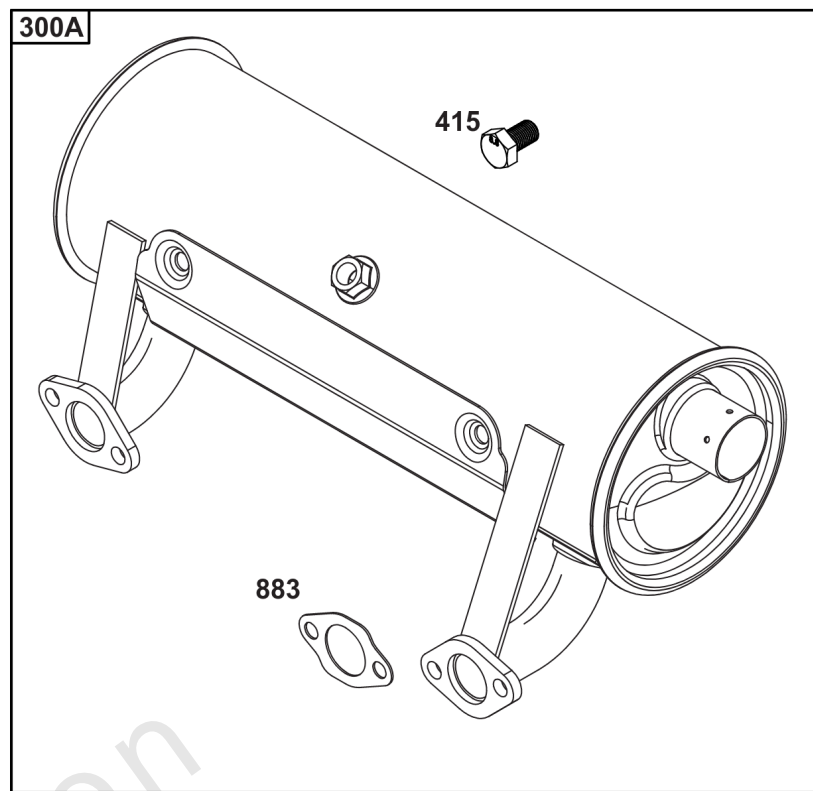

Engine Mounted Below Deck Mufflers

REF NO	PART NO	QTY	DESCRIPTION
300	594584	1	KIT-MUFFLER/GUARD -(Oil Filter Side Outlet) (Engine Supported) (O2 Sensor Port)
300A	593877	1	MUFFLER -(Starter Side Outlet) (Engine Supported) (O2 Sensor Port)
300B	594583	1	MUFFLER -(Starter Side Outlet) (Engine Supported) (No O2 Sensor Port)
300C	692120	1	MUFFLER -(Starter Side Outlet) (No O2 Sensor Port)
415	596859	1	PLUG -(O2 Sensor Port)
613	690341	4	SCREW -(Muffler)
613A	690363	4	SCREW -(Muffler)
883	594365	2	GASKET, Exhaust
883A	690970	2	GASKET, Exhaust
1177	690941	4	NUT -(Muffler)

Not For Reproduction