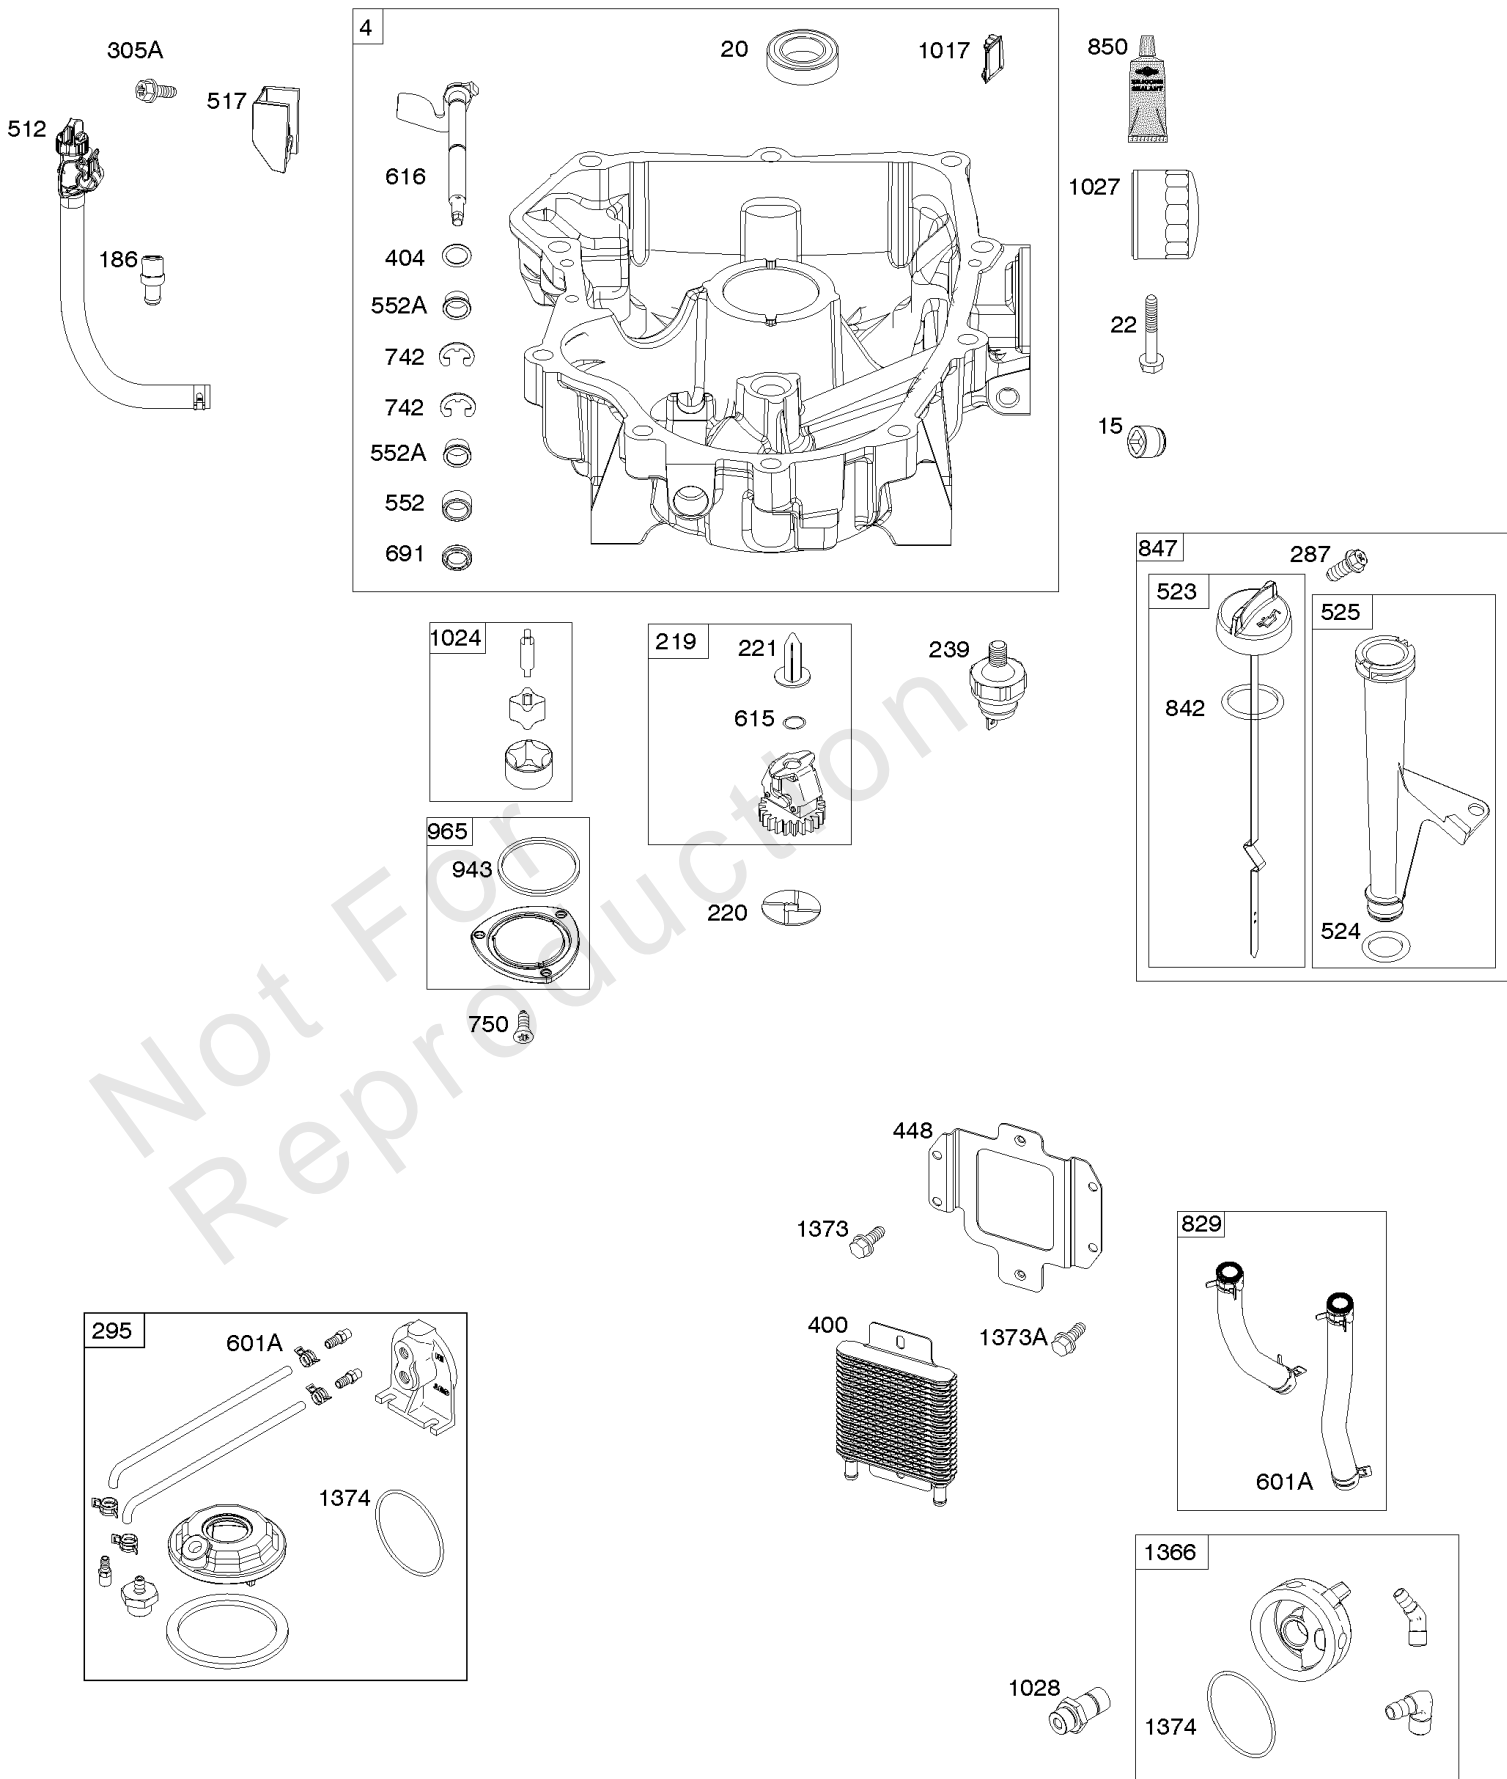

Engine Sump, Oil Cooler, Dipstick/Tube Assembly

REF NO	PART NO	QTY	DESCRIPTION
4	593652		SUMP, Engine
15	690946		PLUG, Oil Drain
20	593644		SEAL, Oil -(PTO Side)
22	694966		SCREW -(Crankcase Cover/Sump)
186	796532		CONNECTOR, Hose -(Oil Drain Hose)
219	793338		GEAR, Governor
220	799772		WASHER -(Governor Gear)
221	841026		CUP, Governor
239	792028		SWITCH, Oil Pressure
287	697820		SCREW -(Dipstick Tube)
295	594271		ADAPTER, Remote Oil Filter
305A	593634		SCREW -(Blower Housing) (Oil Drain Retainer)
400	796862		COOLER, Oil
404	690442		WASHER -(Governor Crank)
448	593631		BRACKET, Oil Cooler
512	593635		HOSE, Oil Drain
517	593633		RETAINER, Oil Drain
523	594528		DIPSTICK
524	691032		SEAL, O-Ring
525	691037		TUBE, Dipstick
552	796638		BUSHING, Governor Crank
552A	690553		BUSHING, Governor Crank
601A	841597		CLAMP, Hose -(Oil Cooler Hose)
615	698290		RETAINER, Governor Shaft
616	691045		CRANK, Governor
691	790574		SEAL, Governor Shaft
742	690328		RETAINER, E Ring
750	796208		SCREW -(Oil Pump Cover)
829	799104		HOSE, Oil Cooler -(Oil Cooler Hose)
842	691031		SEAL, O-Ring -(Dipstick Tube)
847	594609		DIPSTICK/TUBE ASSEMBLY
850	100106		SEALANT, Liquid
943	796222		SEAL, O-Ring -(Oil Pump Cover)
965	796221		COVER, Oil Pump
1017	796214		SCREEN, Oil Pump
1024	796220		PUMP, Oil
1027	696854		FILTER, Oil
1028	796864		ADAPTER, Oil Filter
1366	799131		DIVERTER, Oil Cooler
1373	695629		SCREW -(Oil Cooler Bracket)
1373A	799105		SCREW -(Oil Cooler Bracket)

Engine Sump, Oil Cooler, Dipstick/Tube Assembly

Mfg. No: 49R977-0001-G1

Not For
Reproduction