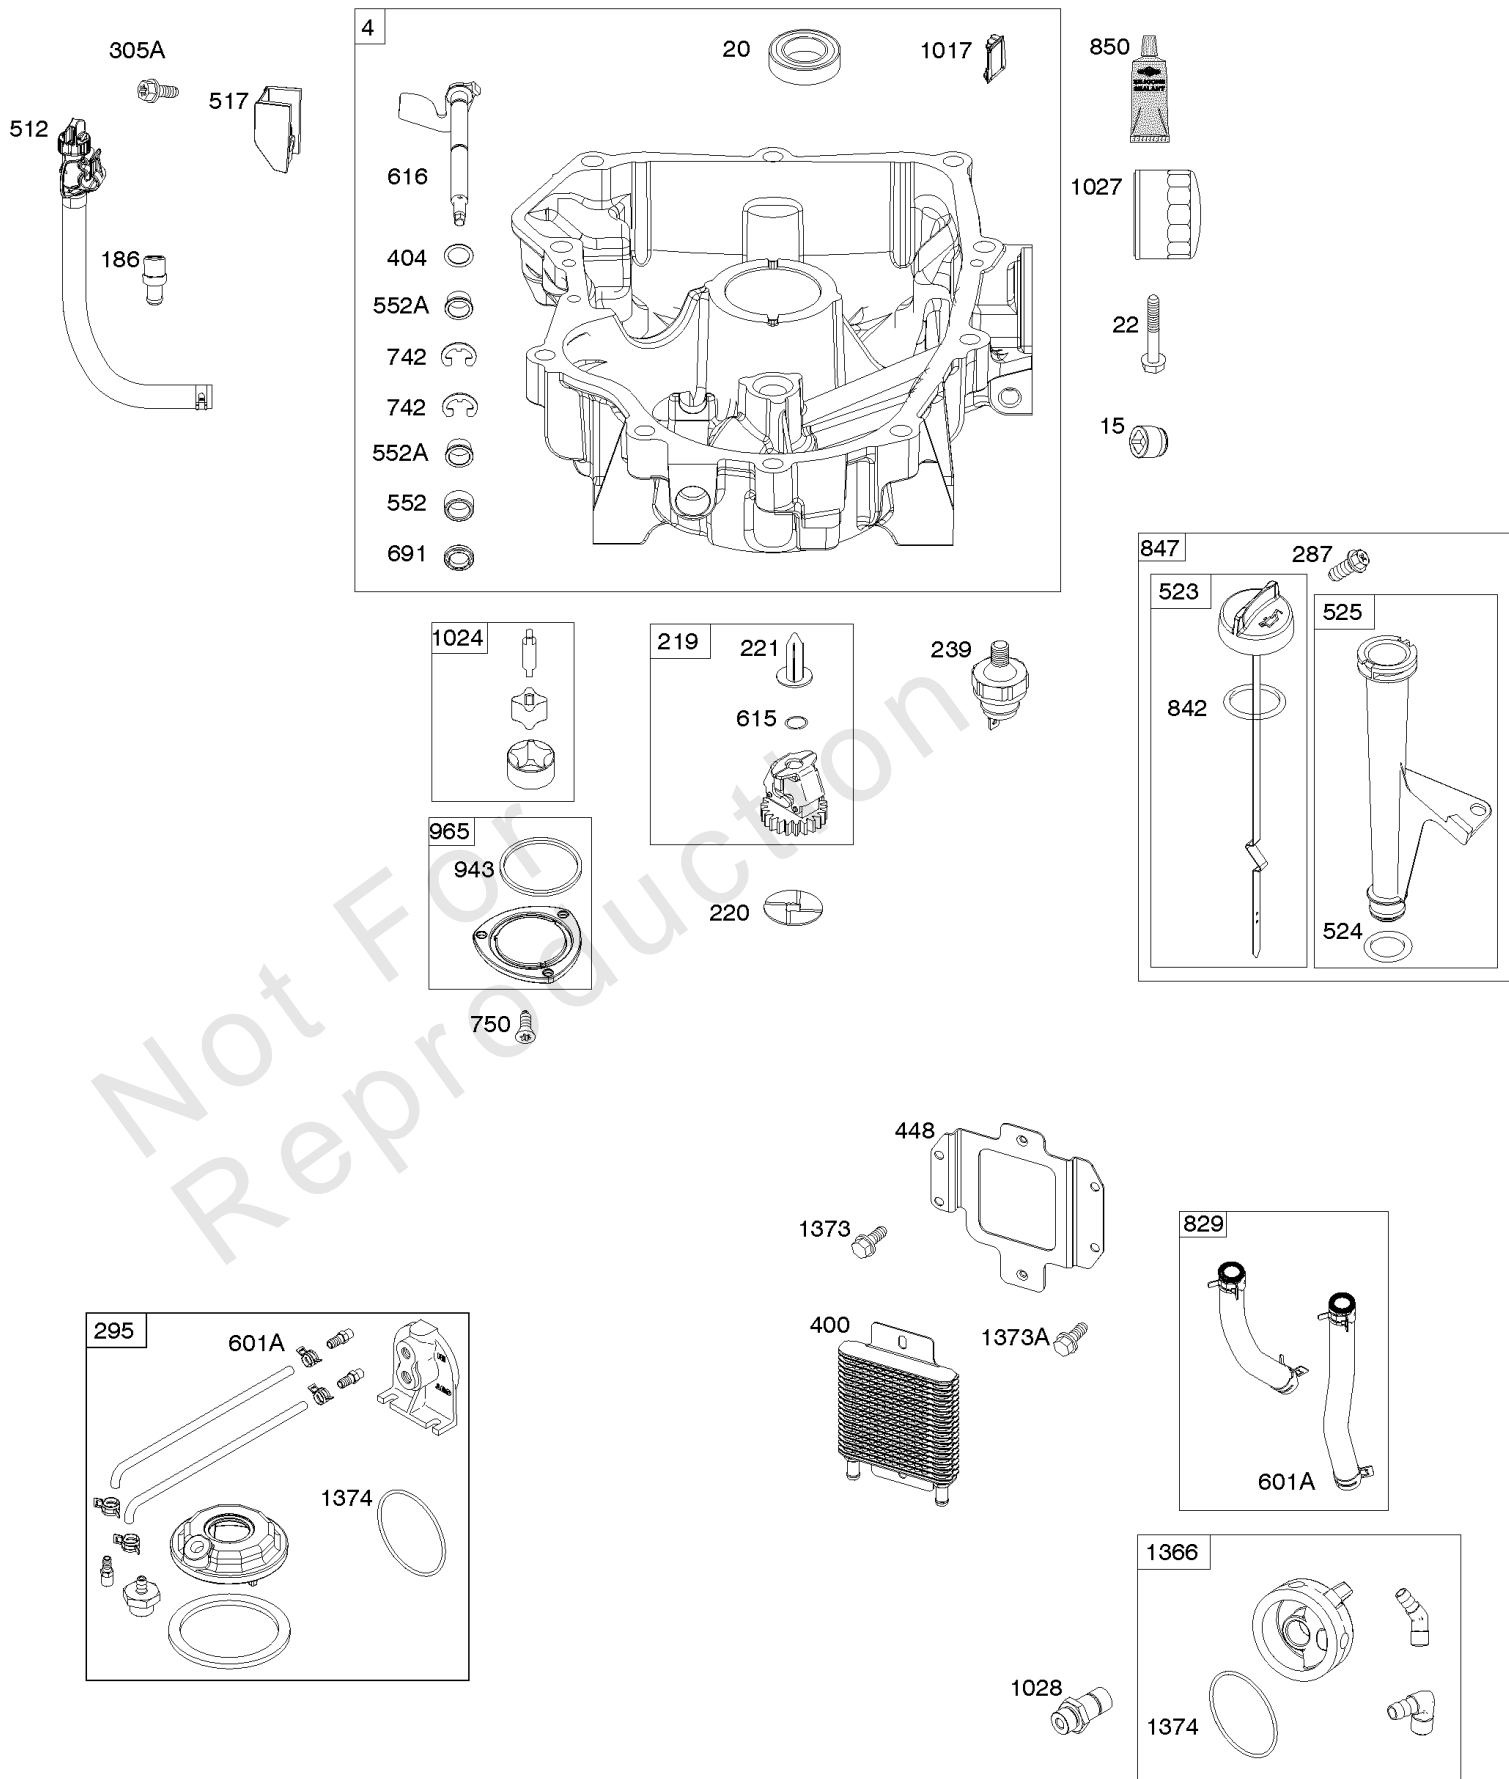

Not For
Reproduction

Engine Sump, Oil Cooler, Dipstick/Tube Assembly

REF NO	PART NO	QTY	DESCRIPTION
4	593652		SUMP, Engine
15	690946		PLUG, Oil Drain
20	593644		SEAL, Oil -(PTO Side)
22	694966		SCREW -(Crankcase Cover/Sump)
186	796532		CONNECTOR, Hose -(Oil Drain Hose)
219	793338		GEAR, Governor
220	799772		WASHER -(Governor Gear)
221	841026		CUP, Governor
239	792028		SWITCH, Oil Pressure
287	697820		SCREW -(Dipstick Tube)
295	594271		ADAPTER, Remote Oil Filter
305A	593634		SCREW -(Blower Housing) (Oil Drain Retainer)
400	796862		COOLER, Oil
404	690442		WASHER -(Governor Crank)
448	593631		BRACKET, Oil Cooler
512	593635		HOSE, Oil Drain
517	593633		RETAINER, Oil Drain
523	594528		DIPSTICK
524	691032		SEAL, O-Ring
525	691037		TUBE, Dipstick
552	796638		BUSHING, Governor Crank
552A	690553		BUSHING, Governor Crank
601A	841597		CLAMP, Hose -(Oil Cooler Hose)
615	698290		RETAINER, Governor Shaft
616	691045		CRANK, Governor
691	790574		SEAL, Governor Shaft
742	690328		RETAINER, E Ring
750	796208		SCREW -(Oil Pump Cover)
829	799104		HOSE, Oil Cooler -(Oil Cooler Hose)
842	691031		SEAL, O-Ring -(Dipstick Tube)
847	594609		DIPSTICK/TUBE ASSEMBLY
850	100106		SEALANT, Liquid
943	796222		SEAL, O-Ring -(Oil Pump Cover)
965	796221		COVER, Oil Pump
1017	796214		SCREEN, Oil Pump
1024	796220		PUMP, Oil
1027	696854		FILTER, Oil
1028	796864		ADAPTER, Oil Filter
1366	799131		DIVERTER, Oil Cooler
1373	695629		SCREW -(Oil Cooler Bracket)
1373A	799105		SCREW -(Oil Cooler Bracket)