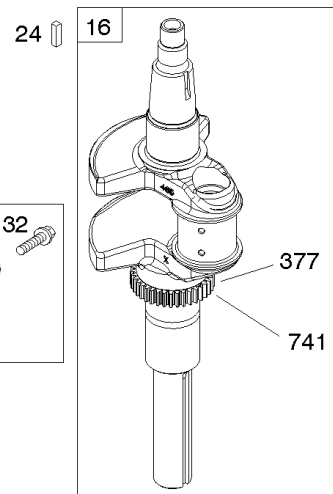

Cylinder Head, Rocker Arm Cover, Intake Manifold

Mfg. No: 49R977-0001-G1

Cylinder Head, Rocker Arm Cover, Intake Manifold

REF NO	PART NO	QTY	DESCRIPTION
1029A	807323		ARM, Rocker
1100	791959		PIVOT, Rocker Arm

REQUIRED when replacing parts with warning labels affixed.

1319A WARNING LABEL

REQUIRED when replacing parts with warning labels affixed.

1036 EMISSIONS LABEL

Cylinder, Crankshaft, Camshaft, Air Guides

REF NO	PART NO	QTY	DESCRIPTION
1	593645		CYLINDER ASSEMBLY -(-Used Before Code Date 15071600)
1	594938		CYLINDER ASSEMBLY -(-Used After Code Date 15071500)
2	593660		KIT, Bushing/Seal -(Magneto Side)
3	593643		SEAL, Oil -(Magneto Side)
8	792185		BREATHER ASSEMBLY -(-Used Before Code Date 15112300)
9	690937		GASKET, Breather -(-Used Before Code Date 15112300)
10	691108		SCREW -(Breather Assembly)
11	594163		TUBE, Breather -(-Used After Code Date 15112200)
11	792184		TUBE-BREATHER -(-Used Before Code Date 15112300)
16	593609		CRANKSHAFT
24	796335		KEY, Flywheel
25	593646		PISTON ASSEMBLY -(Standard)
25	593648		PISTON ASSEMBLY -(.020 Oversize)
26	593647		SET, Ring -(Standard)
26	593649		SET, Ring -(.020 Oversize)
27	690975		LOCK, Piston Pin
28	593650		PIN, Piston
29	593651		ROD, Connecting
32	690976		SCREW -(Connecting Rod)
45	690977		TAPPET, Valve
46	593608		CAMSHAFT
212	695238		LINK, Throttle
227	798856		LEVER, Governor Control
250	690957		RETAINER, Breather -(-Used Before Code Date 15112300)
252	794389		COLLECTOR-OIL -(-Used Before Code Date 15112300)
306	796852		SHIELD-CYLINDER -(Cylinder #1)
306A	591666		SHIELD-CYLINDER -(Cylinder #2)
307	691003		SCREW -(Cylinder Shield)
307A	691108		SCREW -(Cylinder Shield)
377	690979		KEY, Woodruff
405	594937		SCREW -(Back Plate) (-Used After Code Date 15071500)