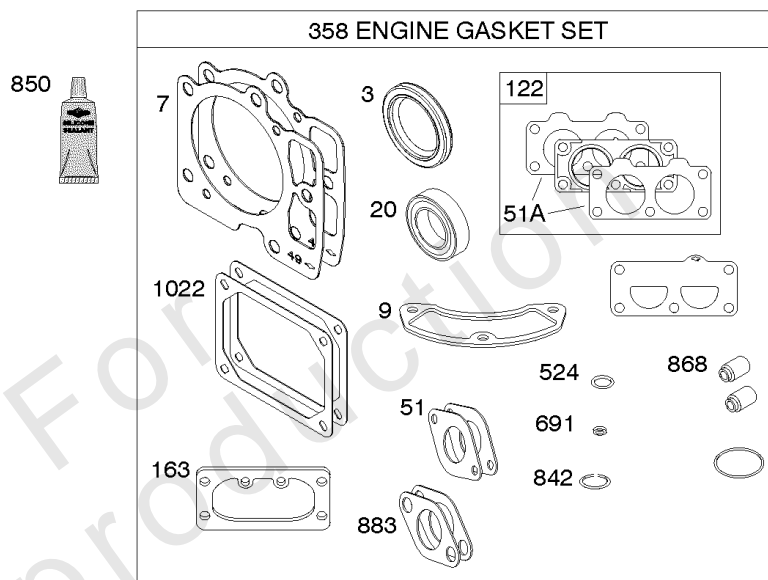

Not For Reproduction

Engine/Valve Gasket Set, Carburetor Overhaul Kit

REF NO	PART NO	QTY	DESCRIPTION
3	593643		SEAL, Oil -(Magneto Side)
7	593485		GASKET, Cylinder Head
9	690937		GASKET, Breather -Used Before Code Date 15112300
20	593644		SEAL, Oil -(PTO Side)
51	690949		GASKET, Intake
51A	594427		GASKET, Intake
93	845864		BUSHING, Throttle Shaft
104	694918		PIN, Float Hinge
105	797410		VALVE, Float Needle
121	799132		KIT, Carburetor Overhaul
122	593425		SPACER, Carburetor
137	690994		GASKET, Float Bowl
150	841649		GASKET, Nozzle
163	691001		GASKET, Air Cleaner
276	695410		WASHER, Sealing
358	593676		GASKET SET, Engine
524	691032		SEAL, O-Ring
633	690722		SEAL, Choke/Throttle Shaft
672	690234		GASKET, Carburetor Plate
691	790574		SEAL, Governor Shaft
842	691031		SEAL, O-Ring -(Dipstick Tube)
850	100106		SEALANT, Liquid
868	690968		SEAL, Valve
883	690970		GASKET, Exhaust
987	808183		SEAL, Choke/Throttle Shaft
1022	690971		GASKET, Rocker Cover
1095	593492		GASKET SET, Valve
1124	690988		SEAL, O-Ring -(Fuel Transfer Tube)
1124A	841653		SEAL, O-Ring -(Fuel Transfer Tube)