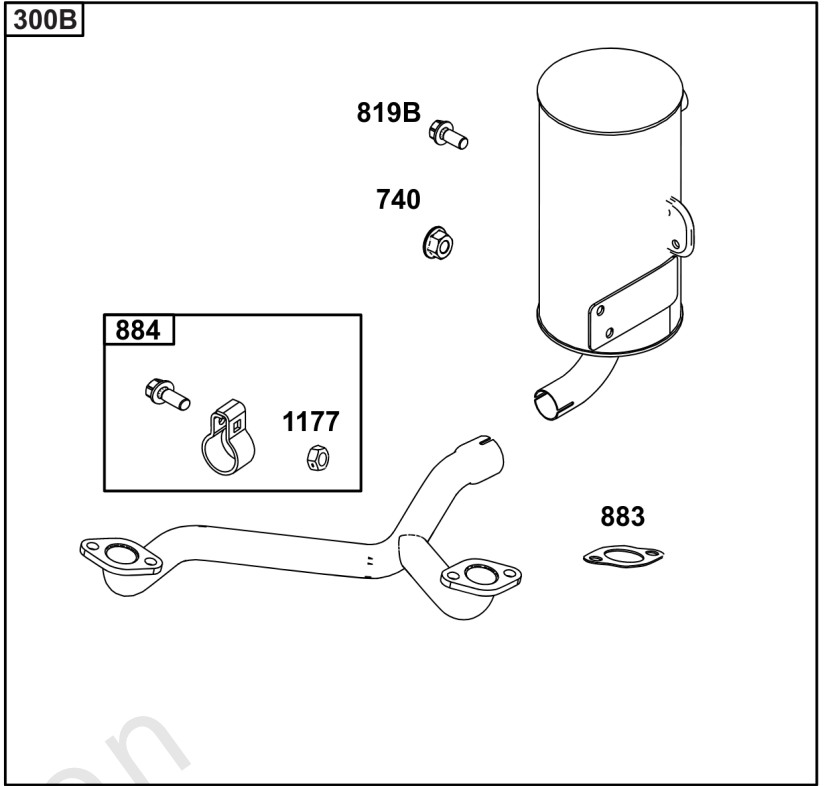

Exhaust/Muffler Configurations

REF NO	PART NO	QTY	DESCRIPTION
300A	771127	1	MUFFLER -(Oil Filter Side Outlet)(Commercial & Professional Series)
300B	771128	1	MUFFLER -(Starter Side Outlet)(Commercial & Professional Series)
300C	595822	1	MUFFLER -(Starter Side Outlet)(Commercial & Professional Series)
300D	84003680	1	MUFFLER -(Oil Filter Side Outlet) (Commercial & Professional Series)(Vanguard 810 & 810 EFI) (Compatible with 593868 Spark Arrester, 593885 Spark Arrester with Deflector.) (Equipped with plug for blocking off O2 sensor port for non EFI engines.)
437	690341	4	SCREW -(Exhaust Manifold)
740	704067	2	NUT, HEX FLNG,5/16-18 -(Muffler Bracket)
819	592604	2	SCREW -(Muffler Bracket)
819A	695629	4	SCREW -(Muffler Bracket)
819B	692062	2	SCREW -(Muffler Bracket)
883	594365	2	GASKET, Exhaust
884	691956	1	CLAMP, Muffler
1176	690941	4	NUT -(Exhaust Manifold)
1177	793859	1	NUT -(Muffler)