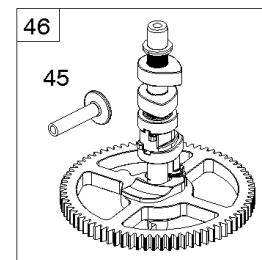

Cylinder Head, Rocker Arm Cover, Intake Manifold

Mfg. No: 49R977-0001-G1

Cylinder Head, Rocker Arm Cover, Intake Manifold

REF NO	PART NO	QTY	DESCRIPTION
1029A	807323		ARM, Rocker
1100	791959		PIVOT, Rocker Arm

REQUIRED when replacing parts with warning labels affixed.

1319A WARNING LABEL

REQUIRED when replacing parts with warning labels affixed.

1036 EMISSIONS LABEL

Cylinder, Crankshaft, Camshaft, Air Guides

REF NO	PART NO	QTY	DESCRIPTION
1	593645		CYLINDER ASSEMBLY -(-Used Before Code Date 15071600)
1	594938		CYLINDER ASSEMBLY -(-Used After Code Date 15071500)
2	593660		KIT, Bushing/Seal -(Magneto Side)
3	593643		SEAL, Oil -(Magneto Side)
8	792185		BREATHER ASSEMBLY -(-Used Before Code Date 15112300)
9	690937		GASKET, Breather -(-Used Before Code Date 15112300)
10	691108		SCREW -(Breather Assembly)
11	594163		TUBE, Breather -(-Used After Code Date 15112200)
11	792184		TUBE-BREATHER -(-Used Before Code Date 15112300)
16	593609		CRANKSHAFT
24	796335		KEY, Flywheel
25	593646		PISTON ASSEMBLY -(Standard)
25	593648		PISTON ASSEMBLY -(.020 Oversize)
26	593647		SET, Ring -(Standard)
26	593649		SET, Ring -(.020 Oversize)
27	690975		LOCK, Piston Pin
28	593650		PIN, Piston
29	593651		ROD, Connecting
32	690976		SCREW -(Connecting Rod)
45	690977		TAPPET, Valve
46	593608		CAMSHAFT
212	695238		LINK, Throttle
227	798856		LEVER, Governor Control
250	690957		RETAINER, Breather -(-Used Before Code Date 15112300)
252	794389		COLLECTOR-OIL -(-Used Before Code Date 15112300)
306	796852		SHIELD-CYLINDER -(Cylinder #1)
306A	591666		SHIELD-CYLINDER -(Cylinder #2)
307	691003		SCREW -(Cylinder Shield)
307A	691108		SCREW -(Cylinder Shield)
377	690979		KEY, Woodruff
405	594937		SCREW -(Back Plate) (-Used After Code Date 15071500)