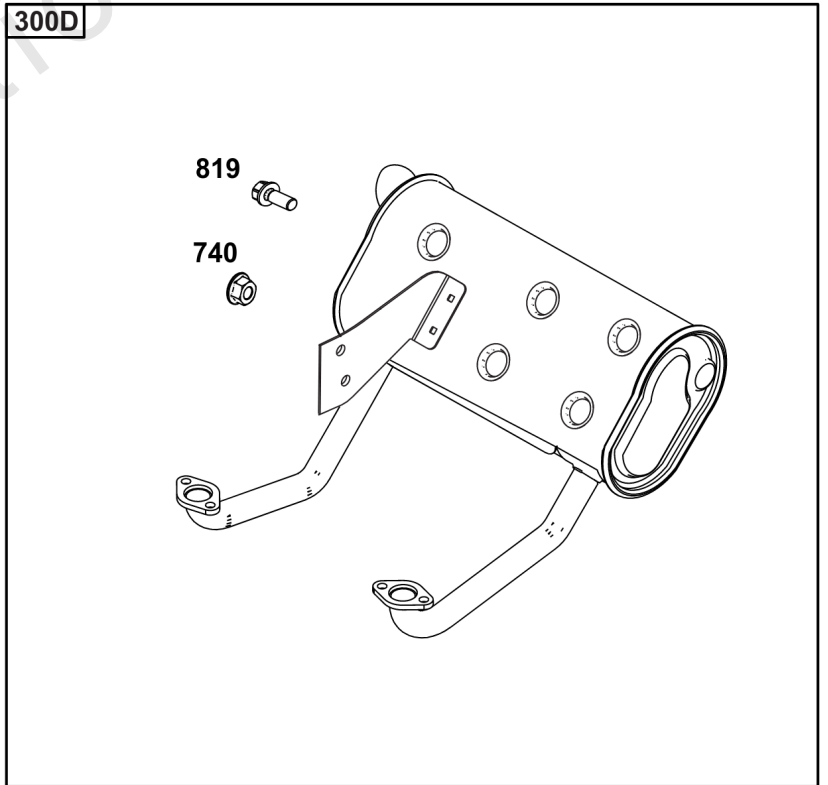

Exhaust/Muffler Configurations

REF NO	PART NO	QTY	DESCRIPTION
300A	771127	1	MUFFLER -(Oil Filter Side Outlet)(Commercial & Professional Series)
300B	771128	1	MUFFLER -(Starter Side Outlet)(Commercial & Professional Series)
300C	595822	1	MUFFLER -(Starter Side Outlet)(Commercial & Professional Series)
300D	84003680	1	MUFFLER -(Oil Filter Side Outlet) (Commercial & Professional Series)(Vanguard 810 & 810 EFI) (Compatible with 593868 Spark Arrester, 593885 Spark Arrester with Deflector.) (Equipped with plug for blocking off O2 sensor port for non EFI engines.)
437	690341	4	SCREW -(Exhaust Manifold)
740	704067	2	NUT, HEX FLNG,5/16-18 -(Muffler Bracket)
819	592604	2	SCREW -(Muffler Bracket)
819A	695629	4	SCREW -(Muffler Bracket)
819B	692062	2	SCREW -(Muffler Bracket)
883	594365	2	GASKET, Exhaust
884	691956	1	CLAMP, Muffler
1176	690941	4	NUT -(Exhaust Manifold)
1177	793859	1	NUT -(Muffler)