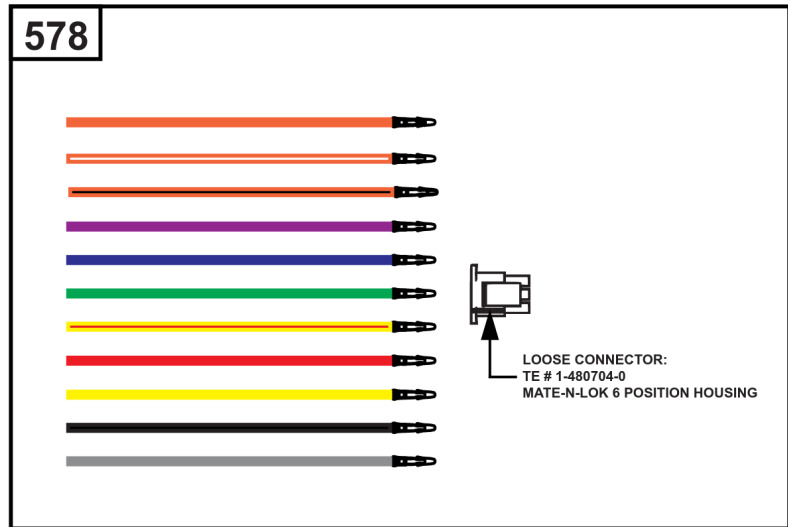

Electrical

REF NO	PART NO	QTY	DESCRIPTION
578	84007350	1	WIRE ASSEMBLY -(Wire Harness Adapter Aids in repowering engine application with Male 6-Pin connector and wires create custom adapter configurations.)
578A	19631	1	TOOL, CUSTOM HARNESS -(6-pin Wire Harness Adapter) (Aids in repowering engine application to an EFI engine)
853	84003359	1	ADAPTER, WIRE -(Wire Harness Adapter) (Aids in repowering ExMark) (Flat 6-spade connector to Briggs & Stratton 6-Pin connector)
920	84002147	1	SOLENOID, STARTER -(Starter Solenoid Kit) (Aids in Repowering when original is solenoid shift)
983	5103809YP	1	LIGHT, Indicator -(MIL Light Indicator) (LED Red)
1616	19626	1	CODE READER -(Tiny Scan Code Reader)

Not For Reproduction