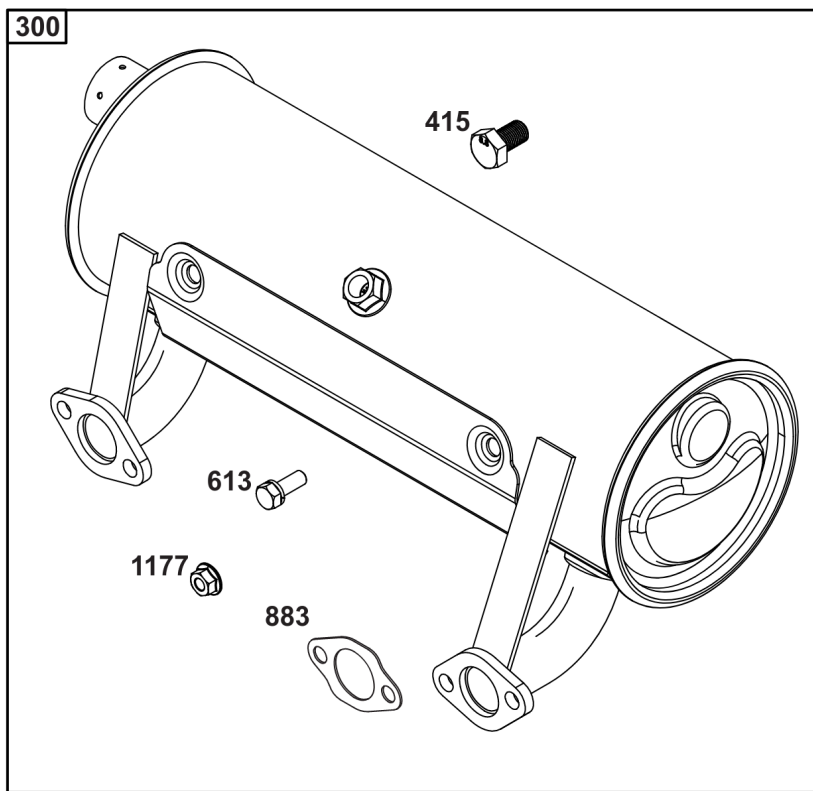

Engine Mounted Below Deck Mufflers

REF NO	PART NO	QTY	DESCRIPTION
300	594584	1	KIT-MUFFLER/GUARD -(Oil Filter Side Outlet) (Engine Supported) (O2 Sensor Port)
300A	593877	1	MUFFLER -(Starter Side Outlet) (Engine Supported) (O2 Sensor Port)
300B	594583	1	MUFFLER -(Starter Side Outlet) (Engine Supported) (No O2 Sensor Port)
300C	692120	1	MUFFLER -(Starter Side Outlet) (No O2 Sensor Port)
415	596859	1	PLUG -(O2 Sensor Port)
613	690341	4	SCREW -(Muffler)
613A	690363	4	SCREW -(Muffler)
883	594365	2	GASKET, Exhaust
883A	690970	2	GASKET, Exhaust
1177	690941	4	NUT -(Muffler)

Not For Reproduction