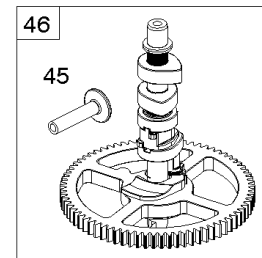

REQUIRED when replacing parts with warning labels affixed.

1319A WARNING LABEL

REQUIRED when replacing parts with warning labels affixed.

1036 EMISSIONS LABEL

Cylinder, Crankshaft, Camshaft, Air Guides

REF NO	PART NO	QTY	DESCRIPTION
405	697820		SCREW -(Back Plate) (-Used Before Code Date 15071600)
447	691003		SCREW -(Air Guide Cover)
505	691029		NUT -(Governor Control Lever)
540	594325		PLATE, Baffle -(-Used After Code Date 15071500)
562	690311		BOLT -(Governor Control Lever)
573	594903		PLATE, Back -(-Used After Code Date 15071500)
573	593607		PLATE, Back -(-Used Before Code Date 15071600)
584	594164		COVER, Breather Passage -(-Used After Code Date 15071500)
618	594326		SCREW -(Baffle Plate)
718	690959		PIN, Locating
718A	594988		PIN, Locating
741	690980		GEAR, Timing
850	100106		SEALANT, Liquid
865	591667		COVER, Air Guide -(Valley)
1036	-----		Label-Emissions -(Available From A Briggs & Stratton Authorized Dealer)
1263	594166		REED, Breather -(-Used After Code Date 15071500)
1264	594165		SCREW -(Breather Reed)
1319	794467		LABEL, Warning
1319A	797669		LABEL, Warning