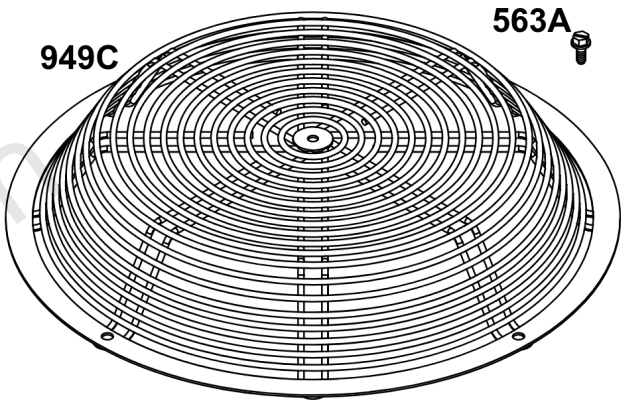

Not For
Reproduction

Flywheel Guards

REF NO	PART NO	QTY	DESCRIPTION
563	799360	1	SCREW -(Debris Screen Guard)
563A	597574	1	SCREW -(Debris Screen Guard)
563B	799359	1	SCREW -(Debris Screen Guard)
949	799357	1	GUARD, Debris Screen -(Static Cover Flywheel) (Requires 4 x 799360 Screw)
949A	797420YP	1	GUARD, Debris Screen -(Static Cover Flywheel High Flow) (Requires 4 x 799360 Screw)
949B	593206	1	GUARD, Debris Screen -(Static Cover Flywheel) (Requires 4 x 799359 Screw)
949C	597573	1	GUARD, Debris Screen -(Wire Static Flywheel Cover) (Requires 4x 597574 Screw) (For Commercial Series)

Not For Reproduction