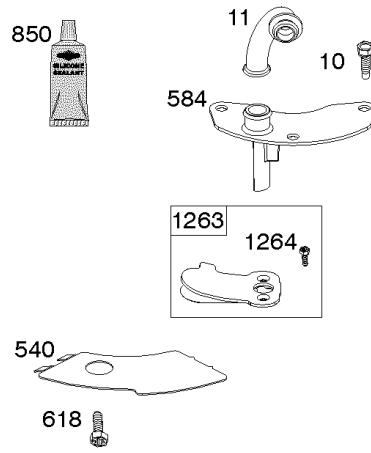

REQUIRED when replacing parts with warning labels affixed.

1319A WARNING LABEL

REQUIRED when replacing parts with warning labels affixed.

1036 EMISSIONS LABEL

Cylinder, Crankshaft, Camshaft, Air Guides

REF NO	PART NO	QTY	DESCRIPTION
1	593645		CYLINDER ASSEMBLY -(-Used Before Code Date 15071600)
1	594938		CYLINDER ASSEMBLY -(-Used After Code Date 15071500)
2	593660		KIT, Bushing/Seal -(Magneto Side)
3	593643		SEAL, Oil -(Magneto Side)
8	792185		BREATHER ASSEMBLY -(-Used Before Code Date 15112300)
9	690937		GASKET, Breather -(-Used Before Code Date 15112300)
10	691108		SCREW -(Breather Assembly)
11	594163		TUBE, Breather -(-Used After Code Date 15112200)
11	792184		TUBE-BREATHER -(-Used Before Code Date 15112300)
16	593609		CRANKSHAFT
24	796335		KEY, Flywheel
25	593646		PISTON ASSEMBLY -(Standard)
25	593648		PISTON ASSEMBLY -(.020 Oversize)
26	593647		SET, Ring -(Standard)
26	593649		SET, Ring -(.020 Oversize)
27	690975		LOCK, Piston Pin
28	593650		PIN, Piston
29	593651		ROD, Connecting
32	690976		SCREW -(Connecting Rod)
45	690977		TAPPET, Valve
46	593608		CAMSHAFT
212	695238		LINK, Throttle
227	798856		LEVER, Governor Control
250	690957		RETAINER, Breather -(-Used Before Code Date 15112300)
252	794389		COLLECTOR-OIL -(-Used Before Code Date 15112300)
306	796852		SHIELD-CYLINDER -(Cylinder #1)
306A	591666		SHIELD-CYLINDER -(Cylinder #2)
307	691003		SCREW -(Cylinder Shield)
307A	691108		SCREW -(Cylinder Shield)
377	690979		KEY, Woodruff
405	594937		SCREW -(Back Plate) (-Used After Code Date 15071500)