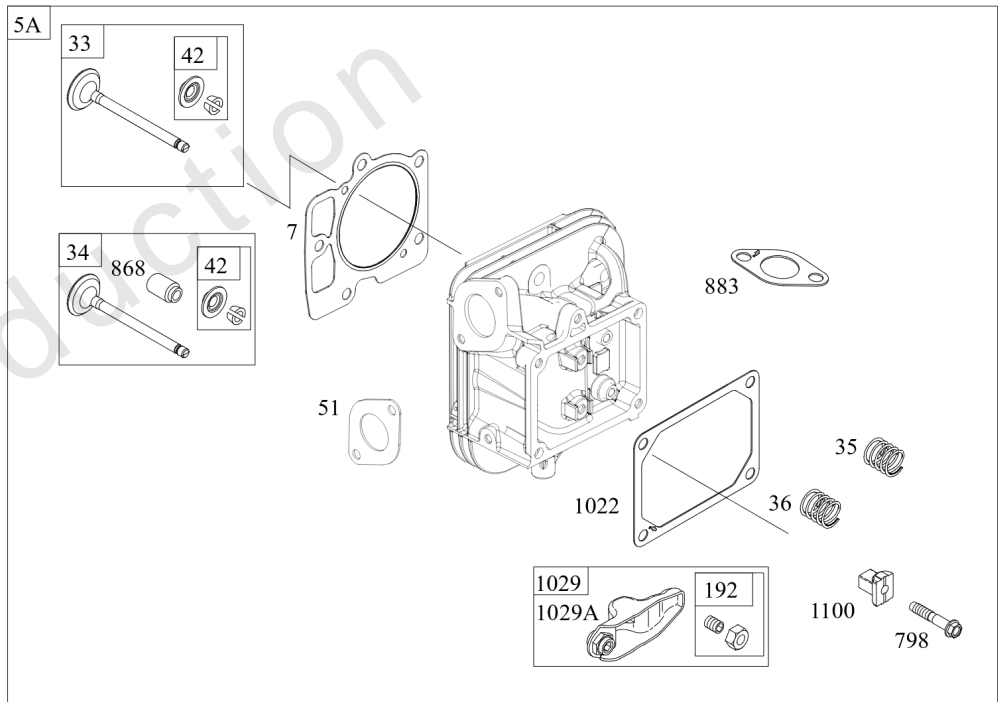

Cylinder Head, Rocker Arm Cover, Intake Manifold

REF NO	PART NO	QTY	DESCRIPTION
5	593653		HEAD, Cylinder -(Cylinder 1)
5A	593654		HEAD, Cylinder -(Cylinder 2)
7	593485		GASKET, Cylinder Head
13	592244		SCREW -(Cylinder Head)
33	593632		VALVE, Exhaust
34	793556		VALVE, Intake
35	694865		SPRING, Valve -(Intake)
36	694865		SPRING, Valve -(Exhaust)
42	499586		KEEPER, Valve
45	690977		TAPPET, Valve
50	593655		MANIFOLD, Intake
51	690949		GASKET, Intake
51A	594427		GASKET, Intake
53	690951		STUD -(Carburetor)
54	699816		SCREW -(Intake Manifold)
122	593425		SPACER, Carburetor
163	691001		GASKET, Air Cleaner
192	690083		ADJUSTER, Rocker Arm
213	691021		BRACKET, Choke Control
296	591756		STUD -(Muffler)
337	792015		PLUG, Spark
383	19576S		WRENCH, Spark Plug
635	692076		BOOT, Spark Plug
654	690958		NUT -(Carburetor)
798	697890		SCREW -(Rocker Arm)
868	690968		SEAL, Valve
883	690970		GASKET, Exhaust
914	593637		SCREW -(Rocker Cover)
918A	593641		HOSE, Vacuum -(2.9" Long)
929	691003		SCREW -(Choke Control Bracket)
961	691108		SCREW -(Air Cleaner Bracket)
964	799159		CAP, Connector
1022	690971		GASKET, Rocker Cover
1023	593639		COVER, Rocker -(Cylinder #1)
1023A	593659		COVER, Rocker -(Cylinder 2)
1026	690981		ROD, Push -(Steel)
1026A	690982		ROD, Push -(Aluminum)
1029	690972		ARM, Rocker