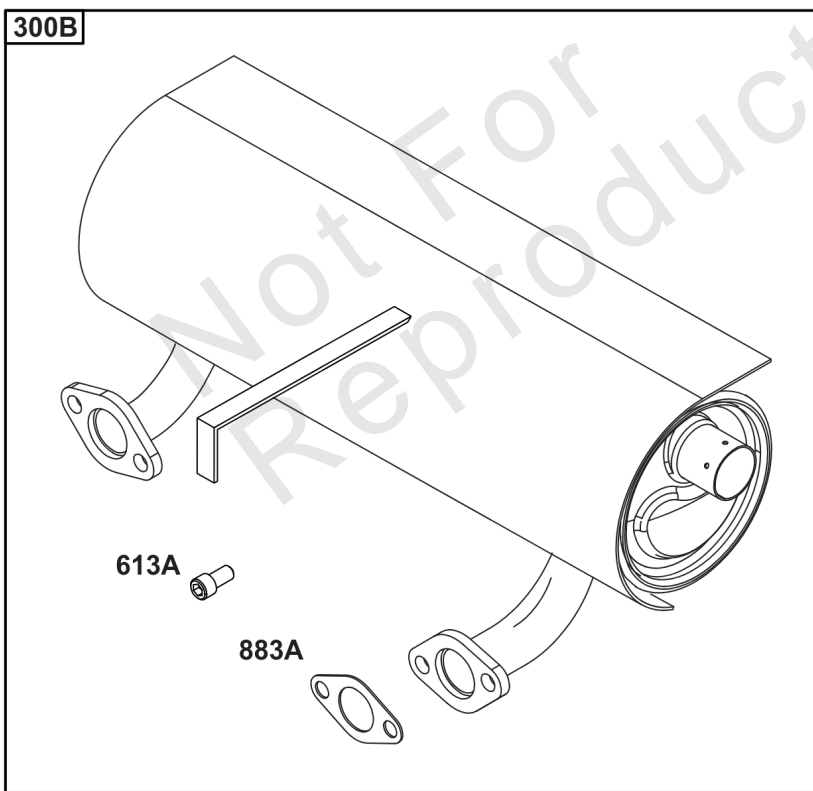

Engine Mounted Below Deck Mufflers

REF NO	PART NO	QTY	DESCRIPTION
300	594584	1	KIT-MUFFLER/GUARD -(Oil Filter Side Outlet) (Engine Supported) (O2 Sensor Port)
300A	593877	1	MUFFLER -(Starter Side Outlet) (Engine Supported) (O2 Sensor Port)
300B	594583	1	MUFFLER -(Starter Side Outlet) (Engine Supported) (No O2 Sensor Port)
300C	692120	1	MUFFLER -(Starter Side Outlet) (No O2 Sensor Port)
415	596859	1	PLUG -(O2 Sensor Port)
613	690341	4	SCREW -(Muffler)
613A	690363	4	SCREW -(Muffler)
883	594365	2	GASKET, Exhaust
883A	690970	2	GASKET, Exhaust
1177	690941	4	NUT -(Muffler)

Not For Reproduction