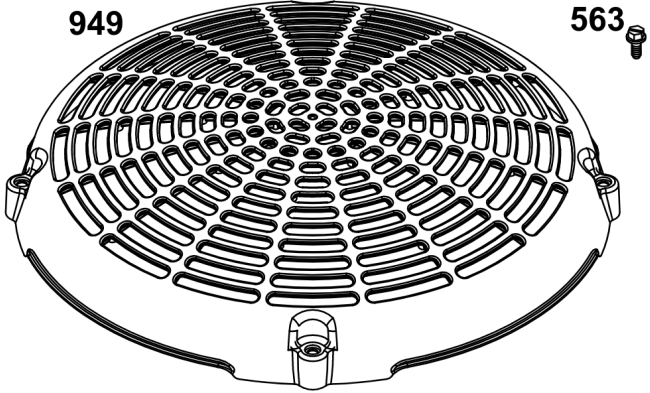

Not For
Reproduction

Flywheel Guards

REF NO	PART NO	QTY	DESCRIPTION
563	799360	1	SCREW -(Debris Screen Guard)
563A	597574	1	SCREW -(Debris Screen Guard)
563B	799359	1	SCREW -(Debris Screen Guard)
949	799357	1	GUARD, Debris Screen -(Static Cover Flywheel) (Requires 4 x 799360 Screw)
949A	797420YP	1	GUARD, Debris Screen -(Static Cover Flywheel High Flow) (Requires 4 x 799360 Screw)
949B	593206	1	GUARD, Debris Screen -(Static Cover Flywheel) (Requires 4 x 799359 Screw)
949C	597573	1	GUARD, Debris Screen -(Wire Static Flywheel Cover) (Requires 4x 597574 Screw) (For Commercial Series)

Not For Reproduction