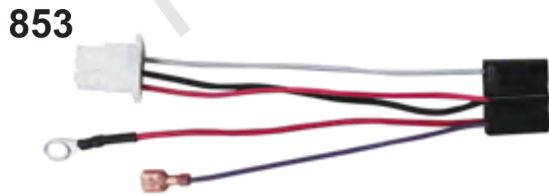

Electrical

REF NO	PART NO	QTY	DESCRIPTION
578	84007350	1	WIRE ASSEMBLY -(Wire Harness Adapter Aids in repowering engine application with Male 6-Pin connector and wires create custom adapter configurations.)
578A	19631	1	TOOL, CUSTOM HARNESS -(6-pin Wire Harness Adapter) (Aids in repowering engine application to an EFI engine)
853	84003359	1	ADAPTER, WIRE -(Wire Harness Adapter) (Aids in repowering ExMark) (Flat 6-spade connector to Briggs & Stratton 6-Pin connector)
920	84002147	1	SOLENOID, STARTER -(Starter Solenoid Kit) (Aids in Repowering when original is solenoid shift)
983	5103809YP	1	LIGHT, Indicator -(MIL Light Indicator) (LED Red)
1616	19626	1	CODE READER -(Tiny Scan Code Reader)

Not For Reproduction