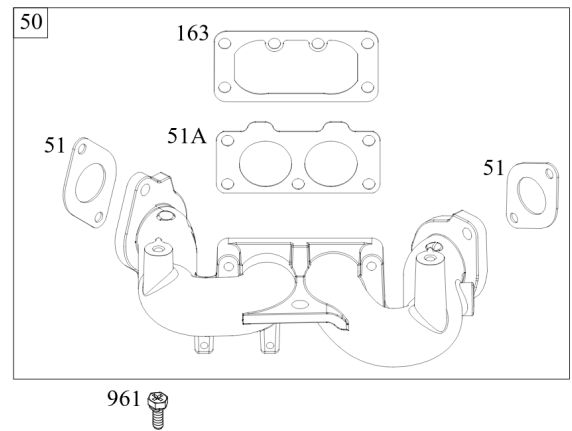

Not For Reproduction

Carburetor, Fuel Supply

REF NO	PART NO	QTY	DESCRIPTION
987	808183		SEAL, Choke/Throttle Shaft
1124	690988		SEAL, O-Ring -(Fuel Transfer Tube)
1124A	841653		SEAL, O-Ring -(Fuel Transfer Tube)
1126	690991		SCREW -(Fuel Transfer Tube)
1127	695407		SCREW -(Float Bowl) (Float Bowl to Carburetor Body)
1128	690990		SCREW -(Carburetor Nozzle)
1169	690990		SCREW -(Carburetor Cover Plate)

Not For Reproduction

Cylinder Head, Rocker Arm Cover, Intake Manifold

REF NO	PART NO	QTY	DESCRIPTION
5	593653		HEAD, Cylinder -(Cylinder 1)
5A	593654		HEAD, Cylinder -(Cylinder 2)
7	593485		GASKET, Cylinder Head
13	592244		SCREW -(Cylinder Head)
33	593632		VALVE, Exhaust
34	793556		VALVE, Intake
35	694865		SPRING, Valve -(Intake)
36	694865		SPRING, Valve -(Exhaust)
42	499586		KEEPER, Valve
45	690977		TAPPET, Valve
50	593655		MANIFOLD, Intake
51	690949		GASKET, Intake
51A	594427		GASKET, Intake
53	690951		STUD -(Carburetor)
54	699816		SCREW -(Intake Manifold)
122	593425		SPACER, Carburetor
163	691001		GASKET, Air Cleaner
192	690083		ADJUSTER, Rocker Arm
213	691021		BRACKET, Choke Control
296	591756		STUD -(Muffler)
337	792015		PLUG, Spark
383	19576S		WRENCH, Spark Plug
635	692076		BOOT, Spark Plug
654	690958		NUT -(Carburetor)
798	697890		SCREW -(Rocker Arm)
868	690968		SEAL, Valve
883	690970		GASKET, Exhaust
914	593637		SCREW -(Rocker Cover)
918A	593641		HOSE, Vacuum -(2.9" Long)
929	691003		SCREW -(Choke Control Bracket)
961	691108		SCREW -(Air Cleaner Bracket)
964	799159		CAP, Connector
1022	690971		GASKET, Rocker Cover
1023	593639		COVER, Rocker -(Cylinder #1)
1023A	593659		COVER, Rocker -(Cylinder 2)
1026	690981		ROD, Push -(Steel)
1026A	690982		ROD, Push -(Aluminum)
1029	690972		ARM, Rocker

Cylinder Head, Rocker Arm Cover, Intake Manifold

Mfg. No: 49R977-0001-G1

Cylinder Head, Rocker Arm Cover, Intake Manifold

REF NO	PART NO	QTY	DESCRIPTION
1029A	807323		ARM, Rocker
1100	791959		PIVOT, Rocker Arm