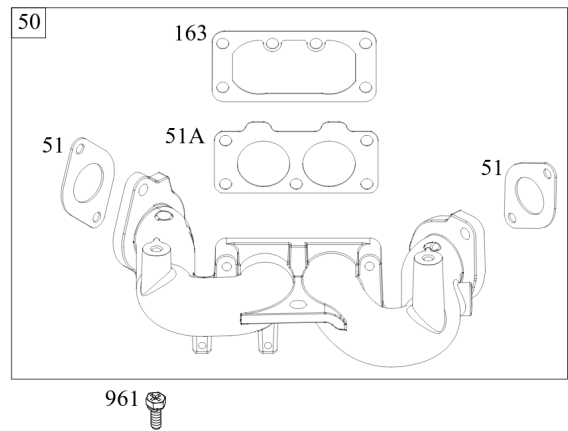

Cylinder Head, Rocker Arm Cover, Intake Manifold

REF NO	PART NO	QTY	DESCRIPTION
5	593653		HEAD, Cylinder -(Cylinder 1)
5A	593654		HEAD, Cylinder -(Cylinder 2)
7	593485		GASKET, Cylinder Head
13	592244		SCREW -(Cylinder Head)
33	593632		VALVE, Exhaust
34	793556		VALVE, Intake
35	694865		SPRING, Valve -(Intake)
36	694865		SPRING, Valve -(Exhaust)
42	499586		KEEPER, Valve
45	690977		TAPPET, Valve
50	593655		MANIFOLD, Intake
51	690949		GASKET, Intake
51A	594427		GASKET, Intake
53	690951		STUD -(Carburetor)
54	699816		SCREW -(Intake Manifold)
122	593425		SPACER, Carburetor
163	691001		GASKET, Air Cleaner
192	690083		ADJUSTER, Rocker Arm
213	691021		BRACKET, Choke Control
296	591756		STUD -(Muffler)
337	792015		PLUG, Spark
383	19576S		WRENCH, Spark Plug
635	692076		BOOT, Spark Plug
654	690958		NUT -(Carburetor)
798	697890		SCREW -(Rocker Arm)
868	690968		SEAL, Valve
883	690970		GASKET, Exhaust
914	593637		SCREW -(Rocker Cover)
918A	593641		HOSE, Vacuum -(2.9" Long)
929	691003		SCREW -(Choke Control Bracket)
961	691108		SCREW -(Air Cleaner Bracket)
964	799159		CAP, Connector
1022	690971		GASKET, Rocker Cover
1023	593639		COVER, Rocker -(Cylinder #1)
1023A	593659		COVER, Rocker -(Cylinder 2)
1026	690981		ROD, Push -(Steel)
1026A	690982		ROD, Push -(Aluminum)
1029	690972		ARM, Rocker