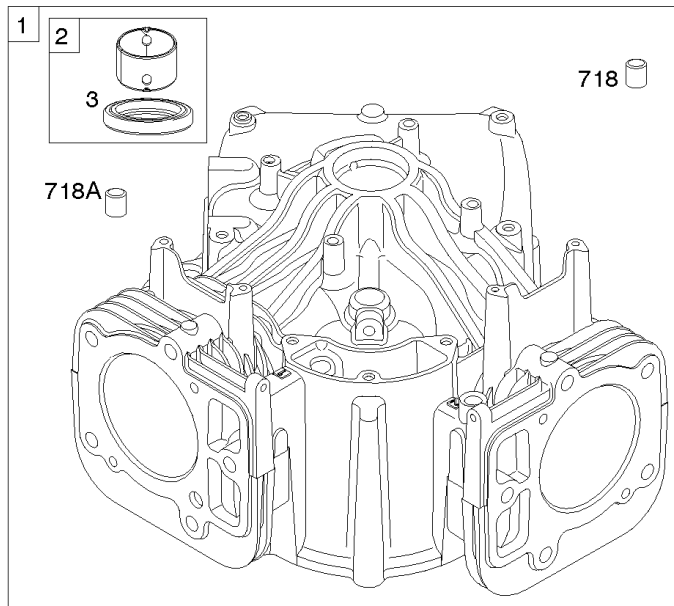

1319 WARNING LABEL

WARNING
Read and follow Operating Instructions before using engine. Operate in accordance with engine to avoid all safety hazards before starting. Engines will not start. Do not use engine until you are sure it is safe to use. Do not touch hot parts.

REQUIRED when replacing parts with warning labels affixed.

1319A WARNING LABEL

REQUIRED when replacing parts with warning labels affixed.

1036 EMISSIONS LABEL