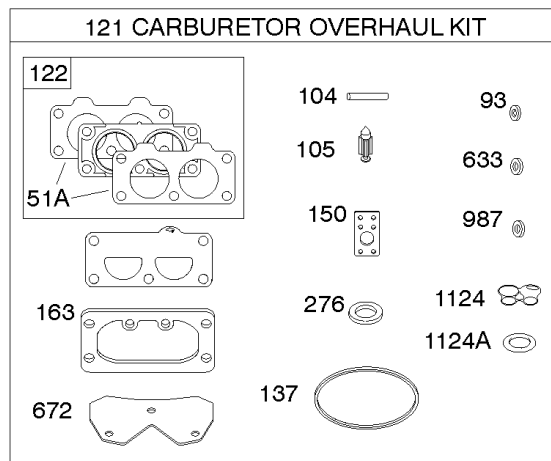

Not For Reproduction

Engine/Valve Gasket Set, Carburetor Overhaul Kit

REF NO	PART NO	QTY	DESCRIPTION
3	593643		SEAL, Oil -(Magneto Side)
7	593485		GASKET, Cylinder Head
9	690937		GASKET, Breather -Used Before Code Date 15112300
20	593644		SEAL, Oil -(PTO Side)
51	690949		GASKET, Intake
51A	594427		GASKET, Intake
93	845864		BUSHING, Throttle Shaft
104	694918		PIN, Float Hinge
105	797410		VALVE, Float Needle
121	799132		KIT, Carburetor Overhaul
122	593425		SPACER, Carburetor
137	690994		GASKET, Float Bowl
150	841649		GASKET, Nozzle
163	691001		GASKET, Air Cleaner
276	695410		WASHER, Sealing
358	593676		GASKET SET, Engine
524	691032		SEAL, O-Ring
633	690722		SEAL, Choke/Throttle Shaft
672	690234		GASKET, Carburetor Plate
691	790574		SEAL, Governor Shaft
842	691031		SEAL, O-Ring -(Dipstick Tube)
850	100106		SEALANT, Liquid
868	690968		SEAL, Valve
883	690970		GASKET, Exhaust
987	808183		SEAL, Choke/Throttle Shaft
1022	690971		GASKET, Rocker Cover
1095	593492		GASKET SET, Valve
1124	690988		SEAL, O-Ring -(Fuel Transfer Tube)
1124A	841653		SEAL, O-Ring -(Fuel Transfer Tube)