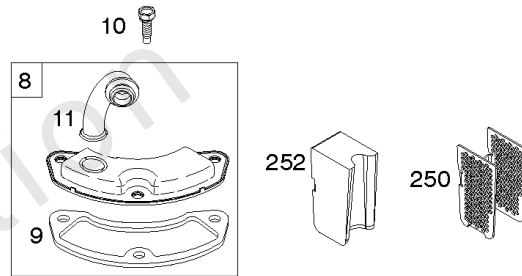

REQUIRED when replacing parts with warning labels affixed.

1319A WARNING LABEL

REQUIRED when replacing parts with warning labels affixed.

1036 EMISSIONS LABEL

Cylinder, Crankshaft, Camshaft, Air Guides

REF NO	PART NO	QTY	DESCRIPTION
405	697820		SCREW -(Back Plate) (-Used Before Code Date 15071600)
447	691003		SCREW -(Air Guide Cover)
505	691029		NUT -(Governor Control Lever)
540	594325		PLATE, Baffle -(-Used After Code Date 15071500)
562	690311		BOLT -(Governor Control Lever)
573	594903		PLATE, Back -(-Used After Code Date 15071500)
573	593607		PLATE, Back -(-Used Before Code Date 15071600)
584	594164		COVER, Breather Passage -(-Used After Code Date 15071500)
618	594326		SCREW -(Baffle Plate)
718	690959		PIN, Locating
718A	594988		PIN, Locating
741	690980		GEAR, Timing
850	100106		SEALANT, Liquid
865	591667		COVER, Air Guide -(Valley)
1036	-----		Label-Emissions -(Available From A Briggs & Stratton Authorized Dealer)
1263	594166		REED, Breather -(-Used After Code Date 15071500)
1264	594165		SCREW -(Breather Reed)
1319	794467		LABEL, Warning
1319A	797669		LABEL, Warning