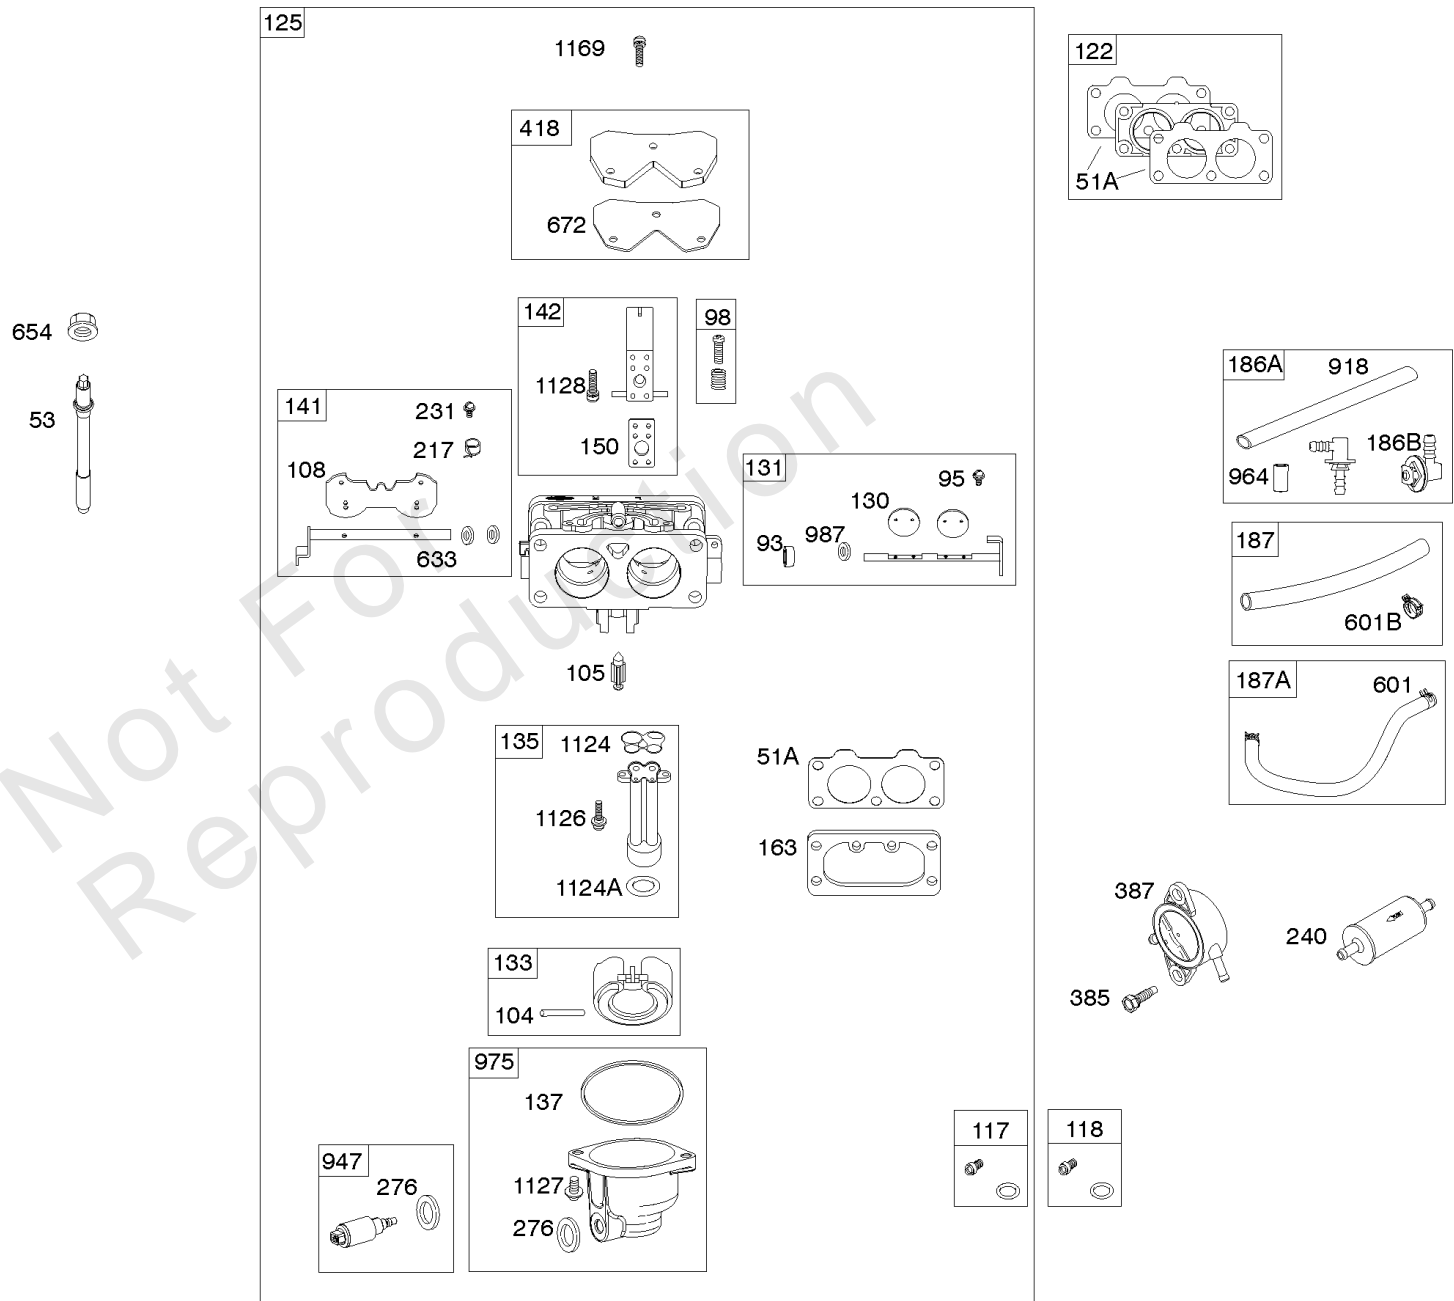

Carburetor, Fuel Supply

REF NO	PART NO	QTY	DESCRIPTION
51A	594427		GASKET, Intake
53	690951		STUD -(Carburetor)
93	845864		BUSHING, Throttle Shaft
95	690718		SCREW -(Throttle Valve)
98	699721		KIT, Idle Speed
104	694918		PIN, Float Hinge
105	797410		VALVE, Float Needle
108	699723		VALVE, Choke
117	842082		JET, Main -(Standard) (Left and Right Jet)
118	842081		JET, Main -(High Altitude) (Left and Right Jet)
122	593425		SPACER, Carburetor
125	593484		CARBURETOR
130	796875		VALVE, Throttle
131	796872		KIT, Throttle Shaft
133	699724		FLOAT, Carburetor
135	699729		TUBE, Fuel Transfer
137	690994		GASKET, Float Bowl
141	799112		KIT, Choke Shaft
142	796871		NOZZLE, Carburetor
150	841649		GASKET, Nozzle
163	691001		GASKET, Air Cleaner
186A	799158		CONNECTOR, Hose -(EVAP)
186B	845141		CONNECTOR, Hose -(EVAP)
187	791766		LINE, Fuel -(15 Inches Long)(Cut to Required Length)
187A	593127		LINE, Fuel -(Formed Hose)
217	799771		SPRING, Choke Return
231	690718		SCREW -(Choke Valve)
240	695666		FILTER, Fuel
276	695410		WASHER, Sealing
385	797409		SCREW -(Fuel Pump) (Fuel Pump Mounted To Blower Housing)
387	808656		PUMP, Fuel
418	795912		PLATE, Carburetor Cover
601	691038		CLAMP, Hose -(Black)
601B	791850		CLAMP, Hose -(Green)
633	690722		SEAL, Choke/Throttle Shaft
654	690958		NUT -(Carburetor)
672	690234		GASKET, Carburetor Plate
918	799160		HOSE, Vacuum -(Length 9.4 Inches)
947	798779		SOLENOID, Fuel
964	799159		CAP, Connector
975	799114		BOWL, Float

Not For Reproduction

Carburetor, Fuel Supply

REF NO	PART NO	QTY	DESCRIPTION
987	808183		SEAL, Choke/Throttle Shaft
1124	690988		SEAL, O-Ring -(Fuel Transfer Tube)
1124A	841653		SEAL, O-Ring -(Fuel Transfer Tube)
1126	690991		SCREW -(Fuel Transfer Tube)
1127	695407		SCREW -(Float Bowl) (Float Bowl to Carburetor Body)
1128	690990		SCREW -(Carburetor Nozzle)
1169	690990		SCREW -(Carburetor Cover Plate)