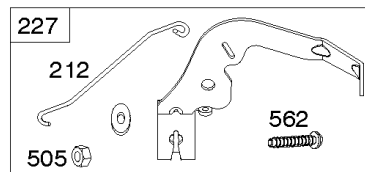

1319 WARNING LABEL

WARNING
Read and follow Operating Instructions before starting engine. Operate in accordance with engine to avoid all safety hazards before starting. Engines will not start. Do not touch any moving parts. Do not touch hot parts.

REQUIRED when replacing parts with warning labels affixed.

1319A WARNING LABEL

REQUIRED when replacing parts with warning labels affixed.

1036 EMISSIONS LABEL