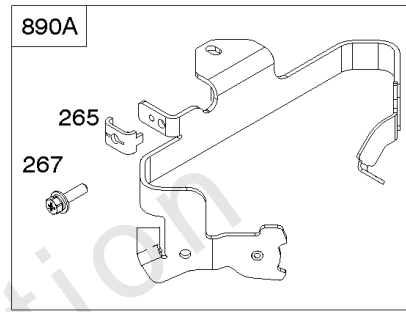

Control Brackets, Springs/Rods, Air Guides

REF NO	PART NO	QTY	DESCRIPTION
98	843550		KIT, Idle Speed -(Control Bracket)
188	807084		SCREW -(Control Bracket) (M6x14mm)
202	842533		LINK, Mechanical Governor
209	843561		SPRING, Governor -(Brown)
211A	690707		SPRING, Governed Idle -(Control Bracket) (White)
215	809728		GUIDE, Air -(Cylinder 1)
215A	809739		GUIDE, Air
215C	809738		GUIDE, Air -(Cylinder #1)
215D	809897		GUIDE, Air -(Cylinder #2)
215B	809737		GUIDE, Air -(Cylinder 2)
216	809788		LINK, Choke -Used Before Code Date 11030100
222A	841527		BRACKET, Control
232	843248		SPRING/LINK, Governor
265	691024		CLAMP, Casing
267	841552		SCREW -(Casing Clamp) (M5x20mm)
890A	843358		BRACKET, Support
1334	690677		SCREW -(Air Guide) (M4x12mm)
1334A	692062		SCREW -(Air Guide) (M8x18mm)
1334B	807084		SCREW -(Air Guide) (M6x14mm)
1334C	841233		SCREW -(Air Guide) (M6x10mm)