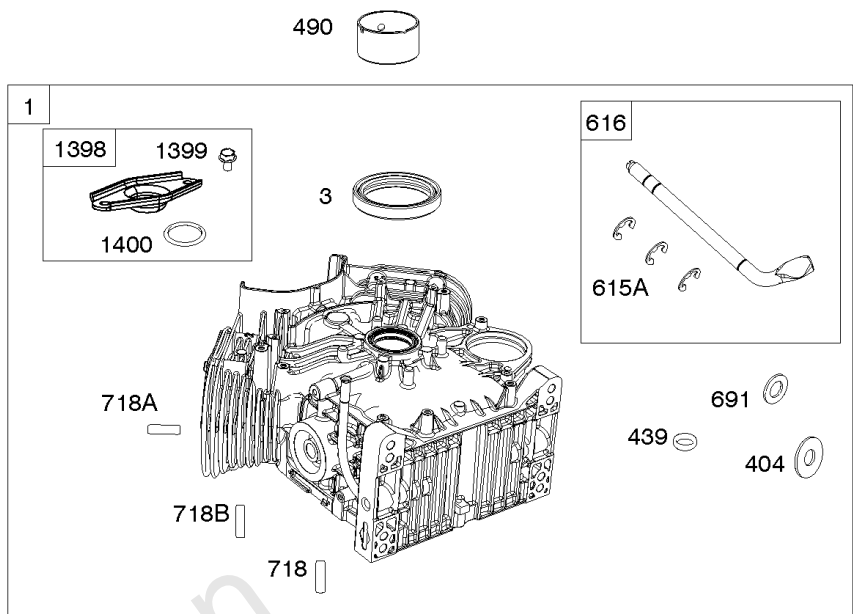

1036

1319

1330

Cylinders, Crankshaft, Piston/Rings/Rods

REF NO	PART NO	QTY	DESCRIPTION
1	845799		CYLINDER ASSEMBLY
3	841596		SEAL, Oil -(Magneto Side)
12	846037		GASKET, Crankcase -Used After Code Date 13072100
12A	844107		GASKET, Crankcase -Used Before Code Date 13072200
12B	843969		GASKET, Crankcase -Used After Code Date 13072100
16	842551		CRANKSHAFT
24	796335		KEY, Flywheel -(Steel) -Used After Code Date 07122700
24	222698S		KEY, Flywheel -(Aluminum) -Used Before Code Date 07122800
25	841931		PISTON ASSEMBLY -(.020 Oversize)
25	809790		PISTON ASSEMBLY -(Standard)
26	809972		SET, Ring -(Standard)
26	841932		SET, Ring -(.020 Oversize)
27	807351		LOCK, Piston Pin
28	807361		PIN, Piston
29	809275		ROD, Connecting
32	807363		SCREW -(Connecting Rod)
227A	809984		LEVER, Governor Control
278	842122		WASHER -(Governor Control Lever)
377	691639		KEY, Woodruff
404	809436		WASHER -(Governor Crank)
439	692154		O-RING, Oil Gallery -(Crankcase Cover/Sump or Cylinder Assembly)
439A	846027		O-RING, Oil Gallery -(Crankcase Cover/Sump or Cylinder Assembly) -Used After Code Date 13072100
490	843433		BEARING, Magneto Side
505	690238		NUT -(Governor Lever)
523	842542		DIPSTICK
562	843344		BOLT -(Governor Lever) (M6x40mm)
615A	809533		RETAINER, Governor Shaft -(Cylinder)
616	844180		CRANK, Governor
691	809287		SEAL, Governor Shaft
718	690959		PIN, Locating -(Cylinder)
718A	809508		PIN, Locating -(Cylinder Head)
718B	845925		PIN, Locating -(Cylinder)
741	809432		GEAR, Timing
1036	-----		Label-Emissions -(Available From A Briggs & Stratton Authorized Dealer)