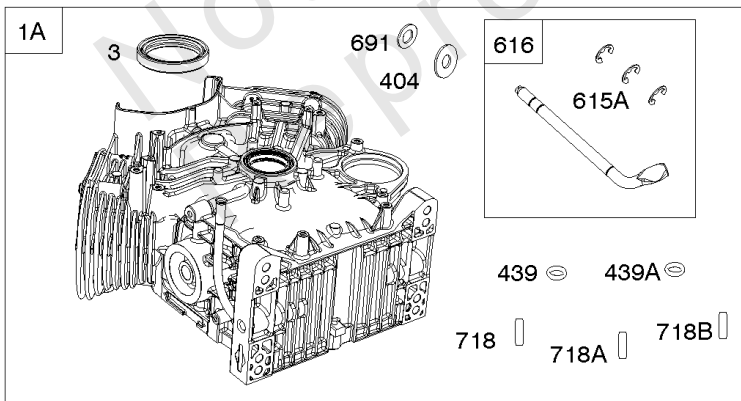

Cylinders, Crankshaft, Piston/Rings/Rods

REF NO	PART NO	QTY	DESCRIPTION
1	845799		CYLINDER ASSEMBLY
3	841596		SEAL, Oil -(Magneto Side)
12	846037		GASKET, Crankcase -Used After Code Date 13072100
12A	844107		GASKET, Crankcase -Used Before Code Date 13072200
12B	843969		GASKET, Crankcase -Used After Code Date 13072100
16	842551		CRANKSHAFT
24	796335		KEY, Flywheel -(Steel) -Used After Code Date 07122700
24	222698S		KEY, Flywheel -(Aluminum) -Used Before Code Date 07122800
25	841931		PISTON ASSEMBLY -(.020 Oversize)
25	809790		PISTON ASSEMBLY -(Standard)
26	809972		SET, Ring -(Standard)
26	841932		SET, Ring -(.020 Oversize)
27	807351		LOCK, Piston Pin
28	807361		PIN, Piston
29	809275		ROD, Connecting
32	807363		SCREW -(Connecting Rod)
227A	809984		LEVER, Governor Control
278	842122		WASHER -(Governor Control Lever)
377	691639		KEY, Woodruff
404	809436		WASHER -(Governor Crank)
439	692154		O-RING, Oil Gallery -(Crankcase Cover/Sump or Cylinder Assembly)
439A	846027		O-RING, Oil Gallery -(Crankcase Cover/Sump or Cylinder Assembly) -Used After Code Date 13072100
490	843433		BEARING, Magneto Side
505	690238		NUT -(Governor Lever)
523	842542		DIPSTICK
562	843344		BOLT -(Governor Lever) (M6x40mm)
615A	809533		RETAINER, Governor Shaft -(Cylinder)
616	844180		CRANK, Governor
691	809287		SEAL, Governor Shaft
718	690959		PIN, Locating -(Cylinder)
718A	809508		PIN, Locating -(Cylinder Head)
718B	845925		PIN, Locating -(Cylinder)
741	809432		GEAR, Timing
1036	-----		Label-Emissions -(Available From A Briggs & Stratton Authorized Dealer)

1036

1319

1330