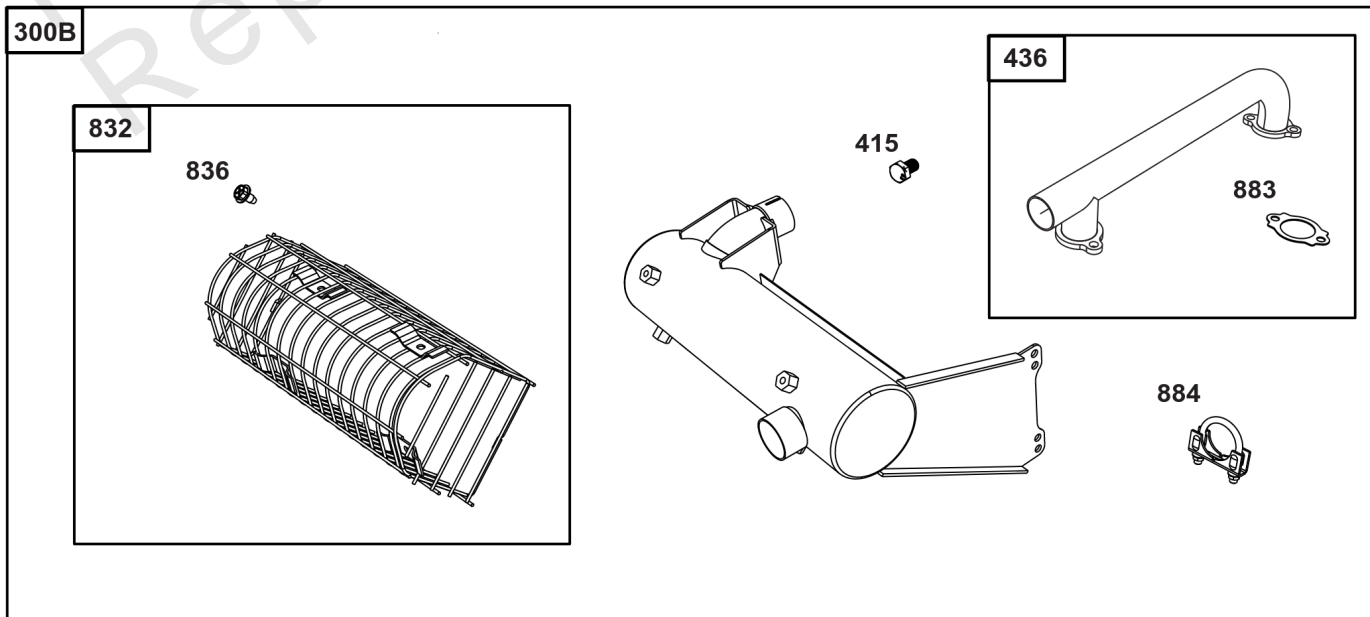

Starter Side Outlet Mufflers

REF NO	PART NO	QTY	DESCRIPTION
300	845741	1	MUFFLER -(High Mount) (Starter Side Outlet)
300A	847083	1	MUFFLER -(Starter Side Outlet) (EFI)
300B	847279		MUFFLER -(Side Mount) (Starter Side Outlet) (EFI)
415	596859	1	PLUG
436	842263	1	MANIFOLD, Exhaust
725	841132	1	SHIELD, Heat
728	692067	2	SCREW -(Heat Shield)
832	841682	1	GUARD, Muffler
836	841233	4	SCREW -(Muffler Guard)
883	809872	2	GASKET, Exhaust
884	841968	1	CLAMP, Muffler

Not For Reproduction