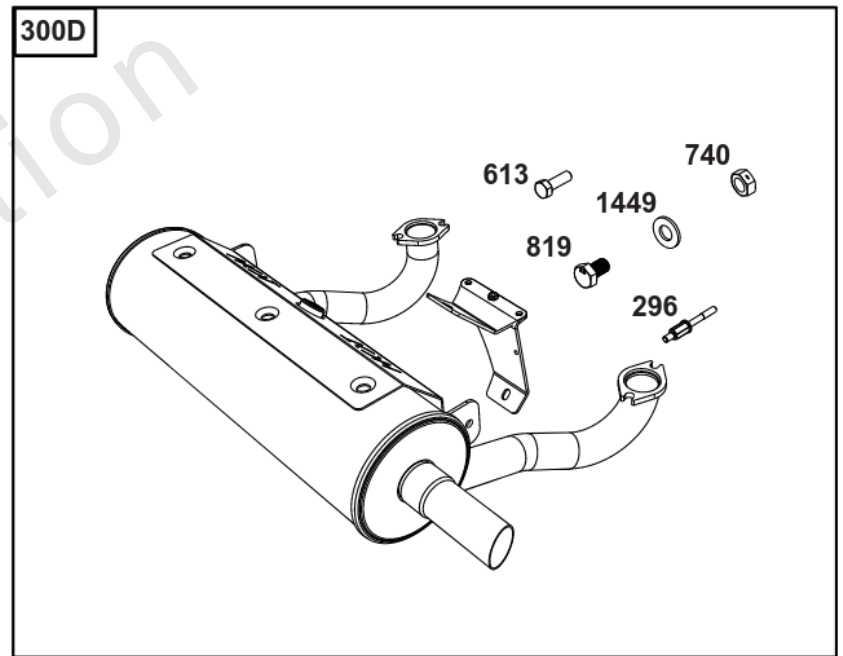

## Lubrication

REF NO	PART NO	QTY	DESCRIPTION
186	796532	1	CONNECTOR, Hose -(Threaded Engine Block Connector for EZ-Oil Drain Hose)(Order hose separate)
239	690233	1	SWITCH, Oil Pressure -(2-4 PSI Normally-Closed Switch)
239A	491657S	1	SWITCH, Oil Pressure -(3-5 PSI Normally-Closed Switch)
239B	841281	1	SWITCH, Oil Pressure -(7-10 PSI Normally-Closed Switch)
239C	694115	1	SWITCH, Oil Pressure -(9-13 PSI Normally-Closed Switch)
239D	697049	1	SWITCH, Oil Pressure -(3-6 PSI Normally-Open Switch)
460	1761386YP	1	CONNECTOR, Filter Adapter -(Oil Drain Valve) (Fitting M14, 90 Degree 9/16 JIC)
460A	5100366SM	1	METRIC ADAPTER, M14-1 -(Threaded engine block adapter M14 to 3/8 for EZ-Oil Drain connector) (order 796532 separate)
512	594200	1	HOSE, Oil Drain -(EZ-Oil Drain Hose, 10.5") (Order threaded engine block connector separate)
512	593635	1	HOSE, Oil Drain -(EZ-Oil Drain Hose, 13.75") (Order threaded engine block connector separate)
512B	1723165SM	1	HOSE, Oil Drain, 10-1/2" Long, 3/8-18 Fittings -(10.5")
512C	5048681SM	1	HOSE, OIL DRAIN -(12.5")
517	593633	1	RETAINER, Oil Drain
1346	844802	1	VALVE, Oil Drain Shut Off
1346A	492031	1	VALVE, Oil Drain Shut Off
1505	100169		OIL-1QT VANGUARD (CASE) -(1 qt. Bottle)
1505A	100170		OIL-5QT VANGUARD (CASE) -(5 qt. Bottle)