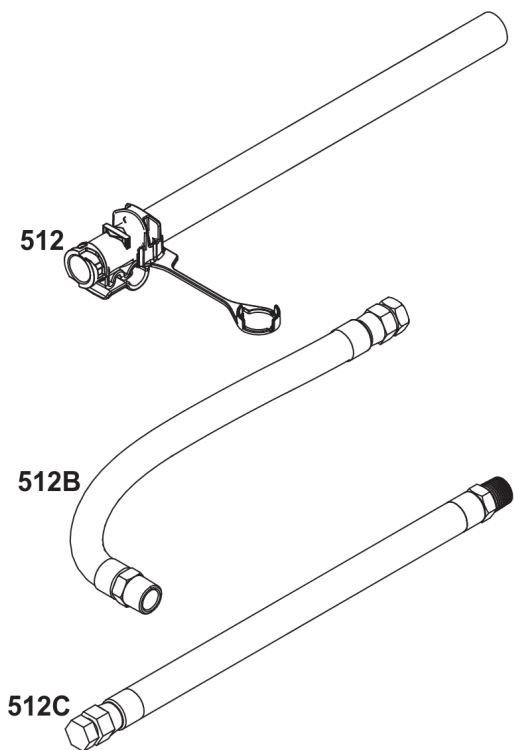

Not For
Reproduction

Lubrication

REF NO	PART NO	QTY	DESCRIPTION
186	796532	1	CONNECTOR, Hose -(Threaded Engine Block Connector for EZ-Oil Drain Hose)(Order hose separate)
239	690233	1	SWITCH, Oil Pressure -(2-4 PSI Normally-Closed Switch)
239A	491657S	1	SWITCH, Oil Pressure -(3-5 PSI Normally-Closed Switch)
239B	841281	1	SWITCH, Oil Pressure -(7-10 PSI Normally-Closed Switch)
239C	694115	1	SWITCH, Oil Pressure -(9-13 PSI Normally-Closed Switch)
239D	697049	1	SWITCH, Oil Pressure -(3-6 PSI Normally-Open Switch)
460	1761386YP	1	CONNECTOR, Filter Adapter -(Oil Drain Valve) (Fitting M14, 90 Degree 9/16 JIC)
460A	5100366SM	1	METRIC ADAPTER, M14-1 -(Threaded engine block adapter M14 to 3/8 for EZ-Oil Drain connector) (order 796532 separate)
512	594200	1	HOSE, Oil Drain -(EZ-Oil Drain Hose, 10.5") (Order threaded engine block connector separate)
512	593635	1	HOSE, Oil Drain -(EZ-Oil Drain Hose, 13.75") (Order threaded engine block connector separate)
512B	1723165SM	1	HOSE, Oil Drain, 10-1/2" Long, 3/8-18 Fittings -(10.5")
512C	5048681SM	1	HOSE, OIL DRAIN -(12.5")
517	593633	1	RETAINER, Oil Drain
1346	844802	1	VALVE, Oil Drain Shut Off
1346A	492031	1	VALVE, Oil Drain Shut Off
1505	100169		OIL-1QT VANGUARD (CASE) -(1 qt. Bottle)
1505A	100170		OIL-5QT VANGUARD (CASE) -(5 qt. Bottle)