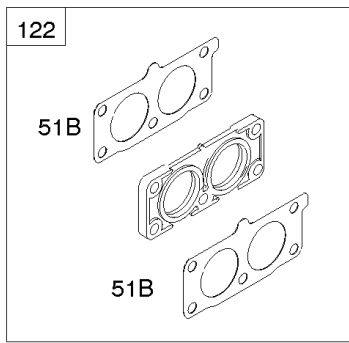

Intake Manifold, Intake Elbows, Muffler

REF NO	PART NO	QTY	DESCRIPTION
11	842541		TUBE, Breather
50	844341		MANIFOLD, Intake
51	809910		GASKET, Intake -(Intake Hole Diameter - 30mm)
51A	841592		GASKET, Intake
54	844656		SCREW -(Intake Manifold) (M8x69mm) -Used After Code Date 10092900
122	846245		SPACER, Carburetor
163	807375		GASKET, Air Cleaner -(Carburetor Side)
186	691764		CONNECTOR-HOSE -(Intake Manifold) (Sealant Patch)
186	844568		CONNECTOR, Hose -(Intake Manifold) (Without Sealant Patch)
186A	845121		CONNECTOR, Hose -(EVAP)
415	794903		PLUG
431	842528		ADAPTER, Air Cleaner
437	809743		SCREW -(Exhaust Manifold) (M8x25mm)
527	845268		CLAMP, Hose -(Purge Line Hose) -Used Before Code Date 10070700
587A	807116		CLAMP, Tube -(Purge Line Hose)
601	844405		CLAMP, Hose -(Breather Tube) -Used After Code Date 07121300
601E	841499		CLAMP, Hose -(Breather Tube) -Used Before Code Date 07121400
613	692062		SCREW -(Muffler) (M8x18mm)
725	841132		SHIELD, Heat
728	692067		SCREW -(Heat Shield)
883	809872		GASKET, Exhaust
964A	590799		CAP, Connector -(EVAP)
1130	841590		STUD -(Intake Manifold) -Used Before Code Date 10093000
1174	842067		NUT -(Intake Manifold) -Used Before Code Date 10093000
1425	844712		HOSE, Purge Line