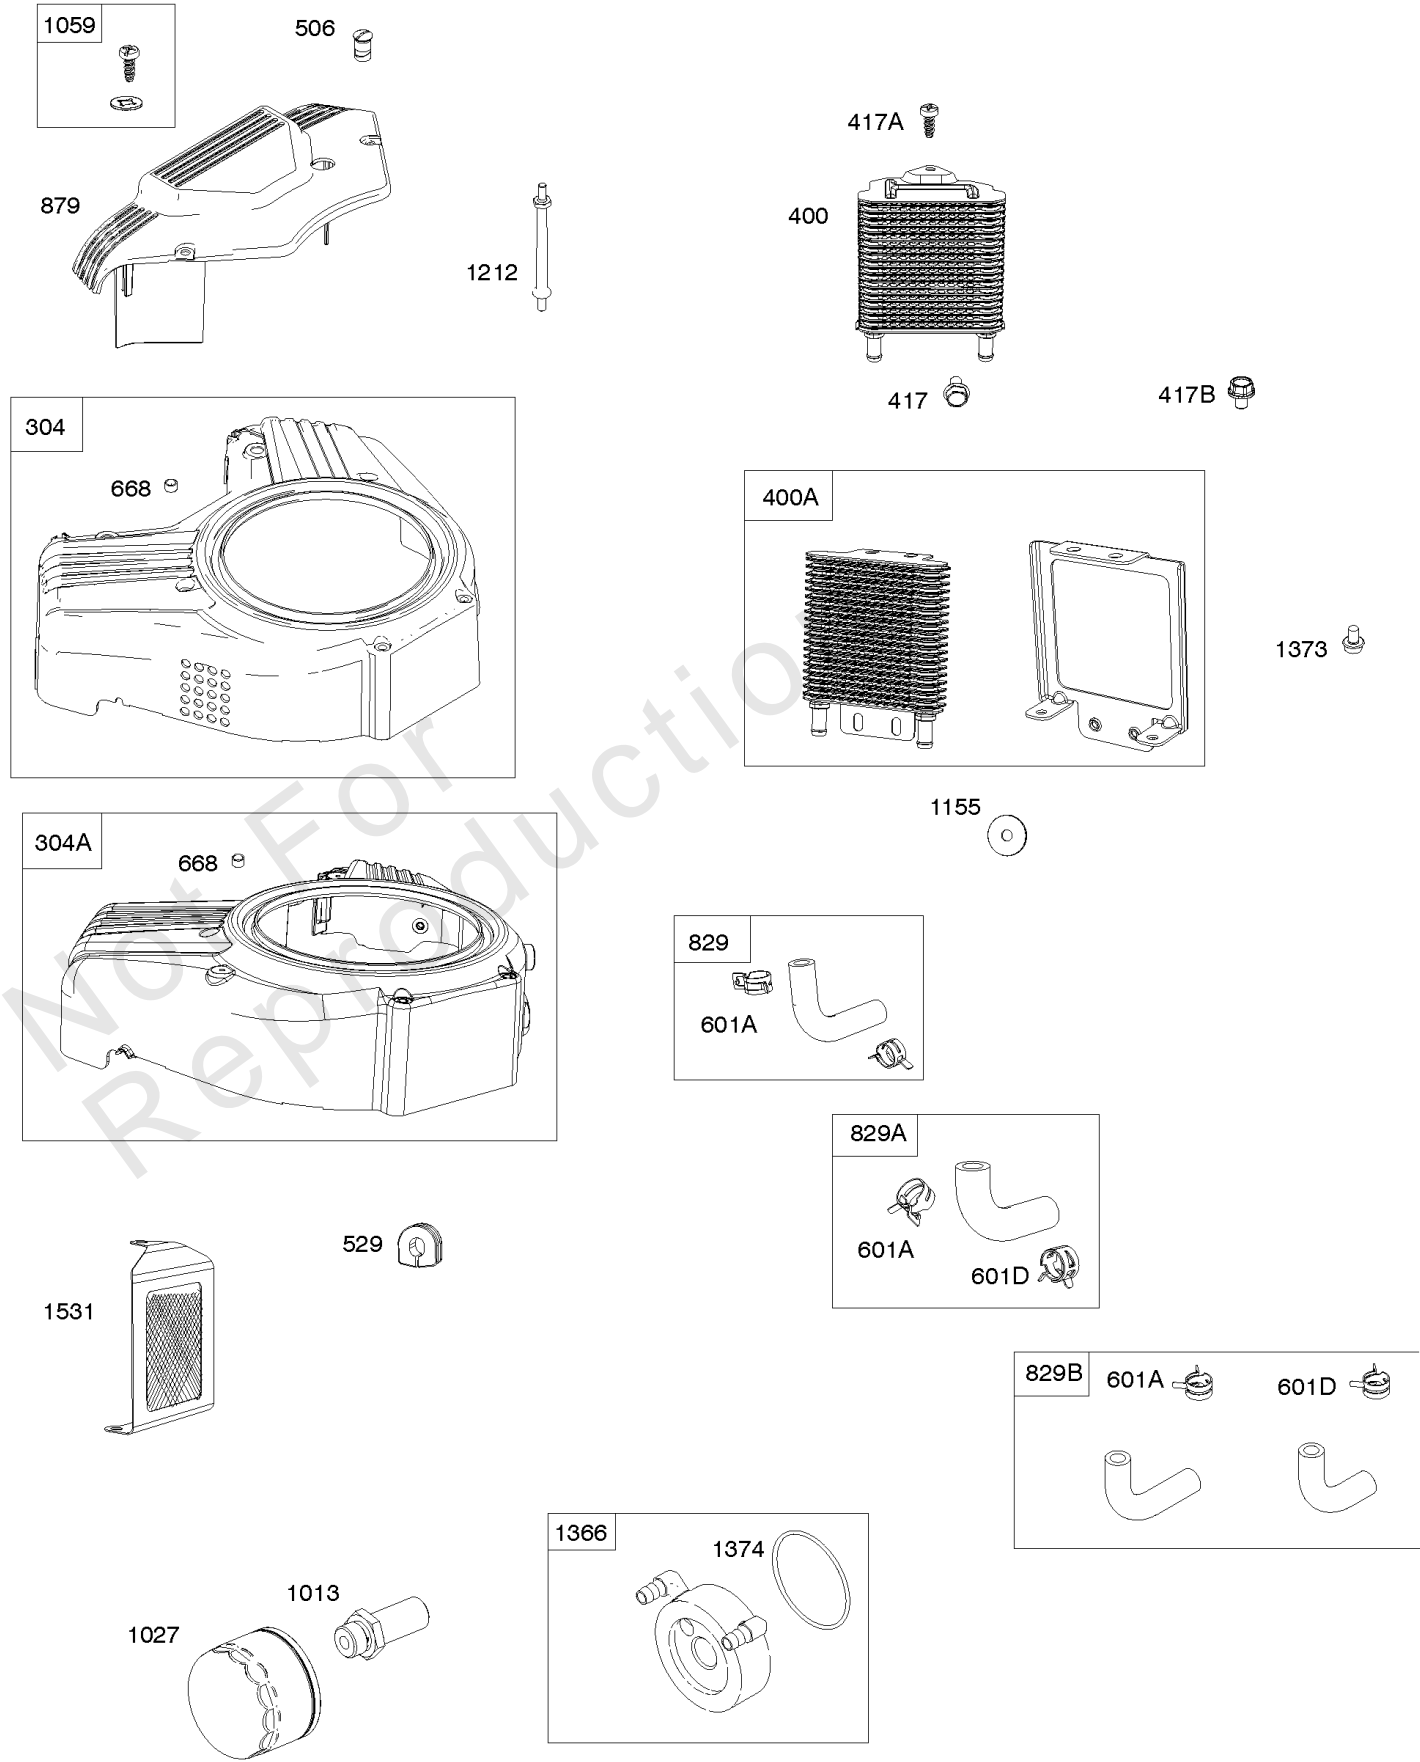

Oil Cooler, Blower Housings

REF NO	PART NO	QTY	DESCRIPTION
304	846481		HOUSING, Blower -(Oil Cooler)
400	846249		COOLER, Oil -Used After Code Date 14052200
400A	846489		COOLER, Oil -Used Before Code Date 14052300
417	841233		SCREW -(Oil Cooler) (Bottom) (M6x10mm)
417A	846250		SCREW -(Oil Cooler) (Top) (M6x16mm) -Used After Code Date 14050200
417B	843345		SCREW -(Oil Cooler) (M6x8mm) -Used Before Code Date 13072700
506	809957		SCREW -(Carburetor/EFI Cover) -Used Before Code Date 11041800
529	690744		GROMMET -(Magneto Armature Wires)
601A	841597		CLAMP, Hose -(Oil Cooler Hose)
601D	845209		CLAMP, Hose -(Oil Cooler Hose)
668	841974		SPACER -(Blower Housing)
829	846248		HOSE, Oil Cooler -Used After Code Date 15052200
829A	846247		HOSE, Oil Cooler -Used After Code Date 15052200
829B	846155		HOSE, Oil Cooler -Used Before Code Date 15052300
879	842526		COVER, Carburetor/EFI
1013	841602		NIPPLE, Oil Filter
1027	842921		FILTER, Oil
1059	845300		KIT, Screw/Washer -(Carburetor/EFI Cover) -Used After Code Date 11041700
1155	806647		WASHER -(Oil Cooler) -Used Before Code Date 13072700
1212	809958		STUD -(Blower Housing)
1366	841510		DIVERTER, Oil Cooler
1373	841233		SCREW -(Oil Cooler Bracket) -Used Before Code Date 13072600
1374	841506		SEAL, O-Ring -(Oil Cooler Diverter)