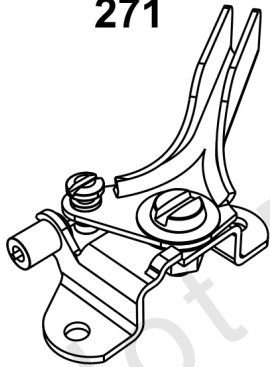

265

265A

416

267

268

269

269A

270

271

271A

271B

1413

493

1502