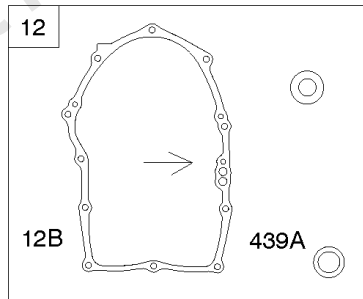

1036

1319

1330

Cylinders, Crankshaft, Piston/Rings/Rods

REF NO	PART NO	QTY	DESCRIPTION
1	845799		CYLINDER ASSEMBLY
3	841596		SEAL, Oil -(Magneto Side)
12	846037		GASKET, Crankcase -Used After Code Date 13072100
12A	844107		GASKET, Crankcase -Used Before Code Date 13072200
12B	843969		GASKET, Crankcase -Used After Code Date 13072100
16	842551		CRANKSHAFT
24	796335		KEY, Flywheel -(Steel) -Used After Code Date 07122700
24	222698S		KEY, Flywheel -(Aluminum) -Used Before Code Date 07122800
25	841931		PISTON ASSEMBLY -(.020 Oversize)
25	809790		PISTON ASSEMBLY -(Standard)
26	809972		SET, Ring -(Standard)
26	841932		SET, Ring -(.020 Oversize)
27	807351		LOCK, Piston Pin
28	807361		PIN, Piston
29	809275		ROD, Connecting
32	807363		SCREW -(Connecting Rod)
227A	809984		LEVER, Governor Control
278	842122		WASHER -(Governor Control Lever)
377	691639		KEY, Woodruff
404	809436		WASHER -(Governor Crank)
439	692154		O-RING, Oil Gallery -(Crankcase Cover/Sump or Cylinder Assembly)
439A	846027		O-RING, Oil Gallery -(Crankcase Cover/Sump or Cylinder Assembly) -Used After Code Date 13072100
490	843433		BEARING, Magneto Side
505	690238		NUT -(Governor Lever)
523	842542		DIPSTICK
562	843344		BOLT -(Governor Lever) (M6x40mm)
615A	809533		RETAINER, Governor Shaft -(Cylinder)
616	844180		CRANK, Governor
691	809287		SEAL, Governor Shaft
718	690959		PIN, Locating -(Cylinder)
718A	809508		PIN, Locating -(Cylinder Head)
718B	845925		PIN, Locating -(Cylinder)
741	809432		GEAR, Timing
1036	-----		Label-Emissions -(Available From A Briggs & Stratton Authorized Dealer)