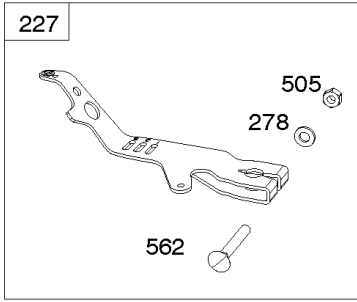

1036

1319

1330

Cylinders, Crankshaft, Piston/Rings/Rods

REF NO	PART NO	QTY	DESCRIPTION
1	845799		CYLINDER ASSEMBLY
3	841596		SEAL, Oil -(Magneto Side)
12	846037		GASKET, Crankcase -Used After Code Date 13072100
12A	844107		GASKET, Crankcase -Used Before Code Date 13072200
12B	843969		GASKET, Crankcase -Used After Code Date 13072100
16	842551		CRANKSHAFT
24	796335		KEY, Flywheel -(Steel) -Used After Code Date 07122700
24	222698S		KEY, Flywheel -(Aluminum) -Used Before Code Date 07122800
25	841931		PISTON ASSEMBLY -(.020 Oversize)
25	809790		PISTON ASSEMBLY -(Standard)
26	809972		SET, Ring -(Standard)
26	841932		SET, Ring -(.020 Oversize)
27	807351		LOCK, Piston Pin
28	807361		PIN, Piston
29	809275		ROD, Connecting
32	807363		SCREW -(Connecting Rod)
227A	809984		LEVER, Governor Control
278	842122		WASHER -(Governor Control Lever)
377	691639		KEY, Woodruff
404	809436		WASHER -(Governor Crank)
439	692154		O-RING, Oil Gallery -(Crankcase Cover/Sump or Cylinder Assembly)
439A	846027		O-RING, Oil Gallery -(Crankcase Cover/Sump or Cylinder Assembly) -Used After Code Date 13072100
490	843433		BEARING, Magneto Side
505	690238		NUT -(Governor Lever)
523	842542		DIPSTICK
562	843344		BOLT -(Governor Lever) (M6x40mm)
615A	809533		RETAINER, Governor Shaft -(Cylinder)
616	844180		CRANK, Governor
691	809287		SEAL, Governor Shaft
718	690959		PIN, Locating -(Cylinder)
718A	809508		PIN, Locating -(Cylinder Head)
718B	845925		PIN, Locating -(Cylinder)
741	809432		GEAR, Timing
1036	-----		Label-Emissions -(Available From A Briggs & Stratton Authorized Dealer)