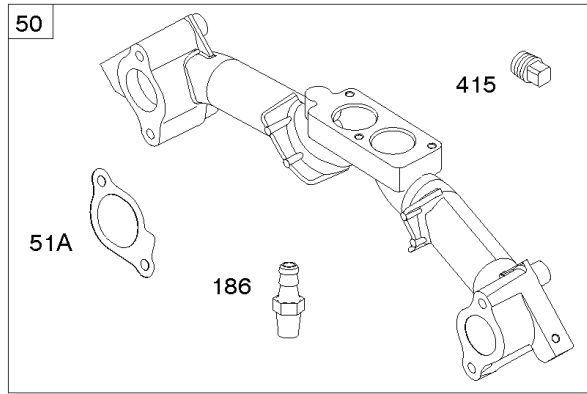

Intake Manifold, Intake Elbows, Muffler

REF NO	PART NO	QTY	DESCRIPTION
11	842541		TUBE, Breather
50	844341		MANIFOLD, Intake
51	809910		GASKET, Intake -(Intake Hole Diameter - 30mm)
51A	841592		GASKET, Intake
54	844656		SCREW -(Intake Manifold) (M8x69mm) -Used After Code Date 10092900
122	846245		SPACER, Carburetor
163	807375		GASKET, Air Cleaner -(Carburetor Side)
186	691764		CONNECTOR-HOSE -(Intake Manifold) (Sealant Patch)
186	844568		CONNECTOR, Hose -(Intake Manifold) (Without Sealant Patch)
186A	845121		CONNECTOR, Hose -(EVAP)
415	794903		PLUG
431	842528		ADAPTER, Air Cleaner
437	809743		SCREW -(Exhaust Manifold) (M8x25mm)
527	845268		CLAMP, Hose -(Purge Line Hose) -Used Before Code Date 10070700
587A	807116		CLAMP, Tube -(Purge Line Hose)
601	844405		CLAMP, Hose -(Breather Tube) -Used After Code Date 07121300
601E	841499		CLAMP, Hose -(Breather Tube) -Used Before Code Date 07121400
613	692062		SCREW -(Muffler) (M8x18mm)
725	841132		SHIELD, Heat
728	692067		SCREW -(Heat Shield)
883	809872		GASKET, Exhaust
964A	590799		CAP, Connector -(EVAP)
1130	841590		STUD -(Intake Manifold) -Used Before Code Date 10093000
1174	842067		NUT -(Intake Manifold) -Used Before Code Date 10093000
1425	844712		HOSE, Purge Line