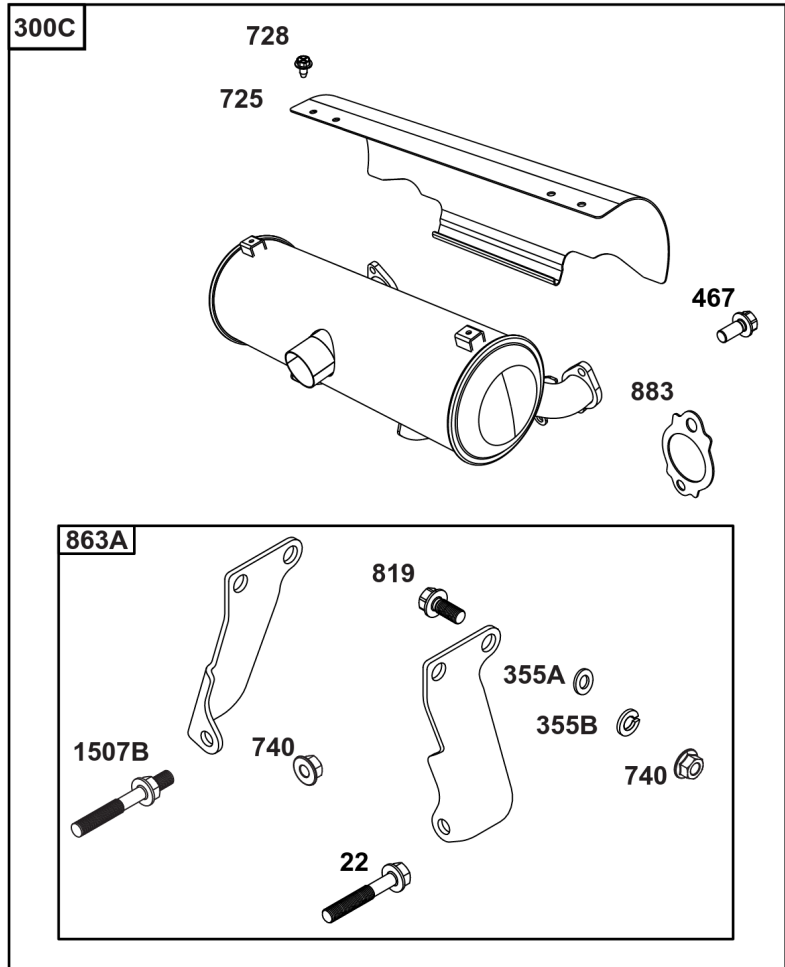

Center Outlet Mufflers

REF NO	PART NO	QTY	DESCRIPTION
22	807362	2	SCREW -(Muffler Bracket)
300	846443	1	MUFFLER -(Vertical Shaft) (Center Outlet) (304 Stainless Steel)
300A	847940	1	MUFFLER -(Vertical Shaft) (Center Outlet) (304 Stainless Steel) (Performance Muffler for 40 HP)
300B	846154	1	MUFFLER -(Horizontal Shaft) (High Mount) (Center Outlet)
300C	847922	1	MUFFLER -(Horizontal Shaft) (High Mount) (Center Outlet) (304 Stainless Steel) (Performance Muffler for 40 HP)
300D	846444	1	MUFFLER -(Horizontal Shaft) (High Mount) (Center Outlet) (304 Stainless Steel)
300E	847478	1	MUFFLER -(Horizontal Shaft) (High Mount) (Center Outlet) (O2 Sensor Port) (EFI)
355	844035	2	WASHER -(Muffler Bracket)
355A	691261	2	WASHER -(Muffler Bracket)
355B	691075	8	WASHER -(Muffler Bracket)
467	846149	4	SCREW -(Exhaust Manifold)
725	841132	1	SHIELD, Heat
725A	847229	1	SHIELD, Heat
728	692067	2	SCREW -(Heat Shield)
740	690941	5	NUT
819	692062	2	SCREW -(Muffler Bracket)
863	848296	1	BRACKET, Muffler
863A	843487	1	BRACKET, Muffler
863B	848296	1	BRACKET, Muffler
883	809872	2	GASKET, Exhaust
1507	848297	1	STUD -(Muffler Bracket)
1507A	848298	2	STUD -(Muffler Bracket)
1507B	846324	2	STUD -(Muffler Bracket)