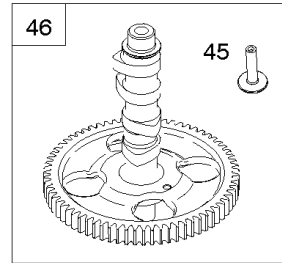

## Alternator, Regulators, Starter Motor, Harness's

REF NO	PART NO	QTY	DESCRIPTION
24A	843837		KEY, Flywheel -(Offset Key) (Aluminum) -Used Before Code Date 06111500
309	845761		MOTOR, Starter
333	845126		ARMATURE, Magneto -Used After Code Date 06111400
333A	843860		ARMATURE, Magneto -(Includes Offset Flywheel Key) -Used Before Code Date 06111500
334	692066		SCREW -(Magneto Armature) (M4x23mm)
344	841233		SCREW -(Cable Clamp) (M6x10mm)
474	846882		ALTERNATOR
501	593843		REGULATOR
526	690717		SCREW -(Regulator) (M6x30mm)
529	690744		GROMMET -(Magneto Armature Wires)
578	846899		WIRE ASSEMBLY -(Regulator to Starter Motor) (Red) -Used After Code Date 15110100
587	846866		CLAMP, Cable
635	692076		BOOT, Spark Plug
697	690711		SCREW -(Starter Motor) (Drive Cap)
789A	809906		HARNESS, Wiring
893	845758		NUT -(Starter Solenoid)
920	846737		SOLENOID, Starter
1054	280275		TIE, Cable
1059A	698516		KIT, Screw/Washer -(Alternator)
1119	691552		SCREW -(Alternator) (M4x30mm)
1336	841015		SHIELD, Wire Protective