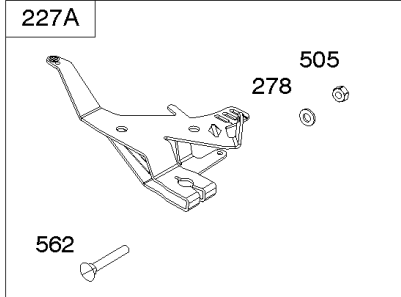

Cylinders, Crankshaft, Piston/Rings/Rods

REF NO	PART NO	QTY	DESCRIPTION
1	845799		CYLINDER ASSEMBLY
3	841596		SEAL, Oil -(Magneto Side)
12	846037		GASKET, Crankcase -Used After Code Date 13072100
12A	844107		GASKET, Crankcase -Used Before Code Date 13072200
12B	843969		GASKET, Crankcase -Used After Code Date 13072100
16	842551		CRANKSHAFT
24	796335		KEY, Flywheel -(Steel) -Used After Code Date 07122700
24	222698S		KEY, Flywheel -(Aluminum) -Used Before Code Date 07122800
25	841931		PISTON ASSEMBLY -(.020 Oversize)
25	809790		PISTON ASSEMBLY -(Standard)
26	809972		SET, Ring -(Standard)
26	841932		SET, Ring -(.020 Oversize)
27	807351		LOCK, Piston Pin
28	807361		PIN, Piston
29	809275		ROD, Connecting
32	807363		SCREW -(Connecting Rod)
227A	809984		LEVER, Governor Control
278	842122		WASHER -(Governor Control Lever)
377	691639		KEY, Woodruff
404	809436		WASHER -(Governor Crank)
439	692154		O-RING, Oil Gallery -(Crankcase Cover/Sump or Cylinder Assembly)
439A	846027		O-RING, Oil Gallery -(Crankcase Cover/Sump or Cylinder Assembly) -Used After Code Date 13072100
490	843433		BEARING, Magneto Side
505	690238		NUT -(Governor Lever)
523	842542		DIPSTICK
562	843344		BOLT -(Governor Lever) (M6x40mm)
615A	809533		RETAINER, Governor Shaft -(Cylinder)
616	844180		CRANK, Governor
691	809287		SEAL, Governor Shaft
718	690959		PIN, Locating -(Cylinder)
718A	809508		PIN, Locating -(Cylinder Head)
718B	845925		PIN, Locating -(Cylinder)
741	809432		GEAR, Timing
1036	-----		Label-Emissions -(Available From A Briggs & Stratton Authorized Dealer)

1036

1319

1330