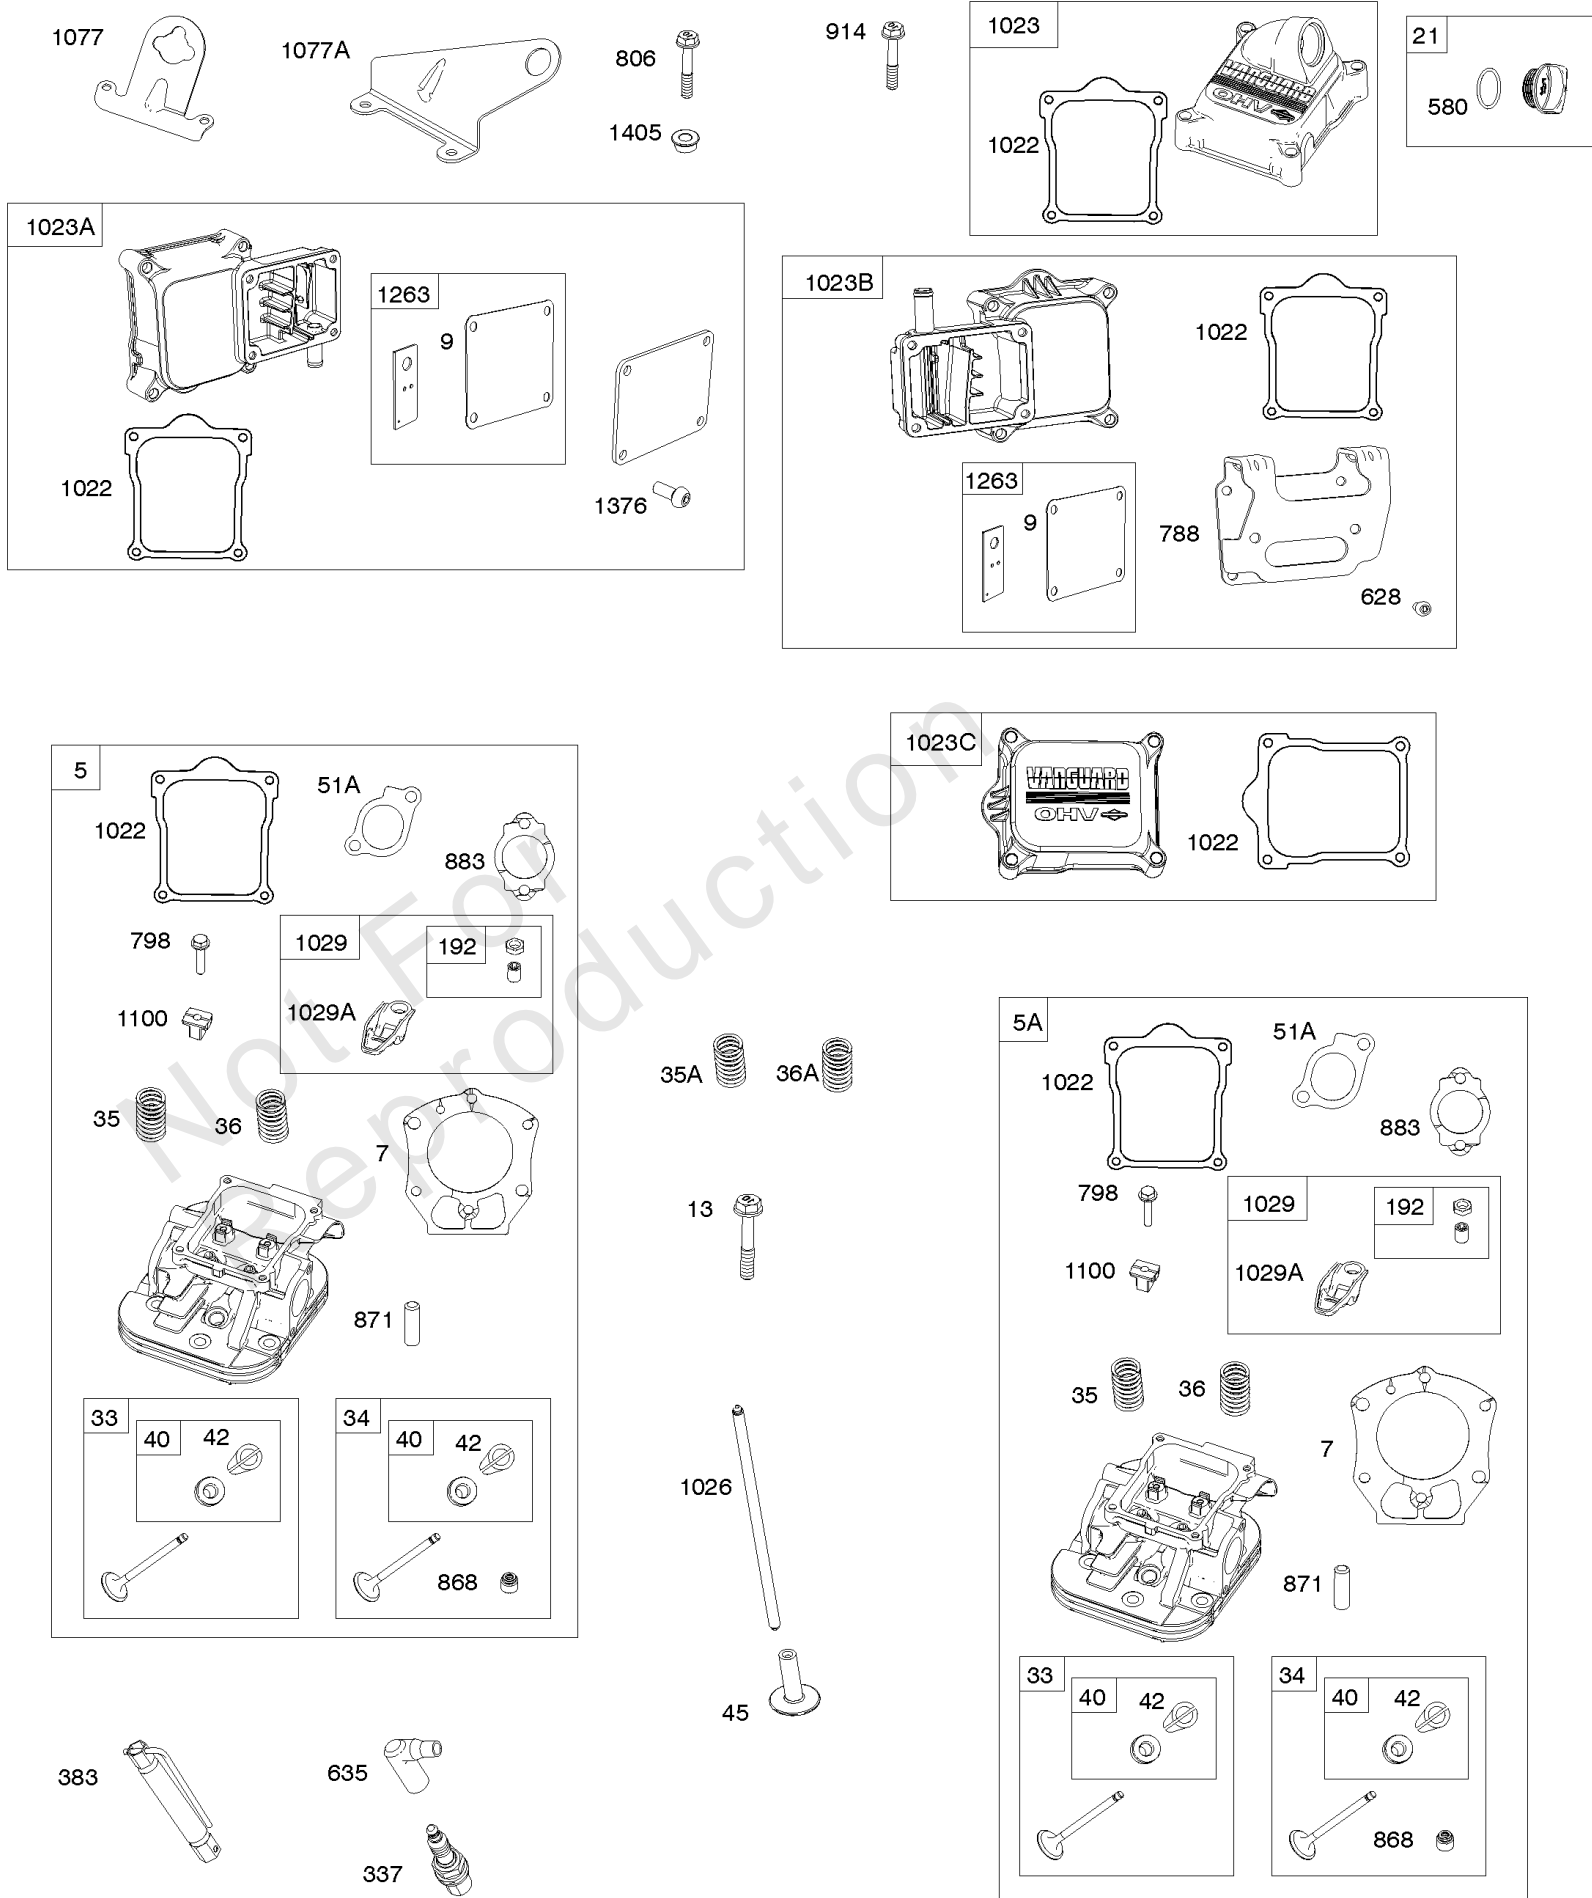

Rocker Arm Covers, Cylinder Heads

Mfg. No: 543777-0110-E1

Rocker Arm Covers, Cylinder Heads

REF NO	PART NO	QTY	DESCRIPTION
5	845588		HEAD, Cylinder -(Cylinder 1)
5A	845590		HEAD, Cylinder -(Cylinder 2)
7	809730		GASKET, Cylinder Head
9	842545		GASKET, Breather
13	809784		SCREW -(Cylinder Head) (M9x70mm)
21	843464		CAP, Oil Fill
33	844787		VALVE, Exhaust
34	843730		VALVE, Intake
35	845589		SPRING, Valve -(Intake) (Intake) (Pink)
35A	809374		SPRING, Valve -(Intake) (Intake) (White)
36	845589		SPRING, Valve -(Exhaust) (Intake) (Pink)
36A	809374		SPRING, Valve -(Exhaust) (Intake) (White)
40	844788		RETAINER, Valve
42	807683		KEEPER, Valve
45	809785		TAPPET, Valve
51A	841592		GASKET, Intake
192	690083		ADJUSTER, Rocker Arm
337	491055S		PLUG, Spark
337	84007216		PLUG, SPARK -(China Only)
383	19576S		WRENCH, Spark Plug
580	809894		SEAL, O-Ring -(Oil Fill Cap)
628	842547		SCREW -(Fuel Pump Bracket)
635	692076		BOOT, Spark Plug
788	844530		BRACKET, Fuel Pump
798	691492		SCREW -(Rocker Arm)
806	807357		SCREW -(Lifting Bracket)
868	691963		SEAL, Valve
871	692057		BUSHING, Valve Guide
883	809872		GASKET, Exhaust
914	807357		SCREW -(Rocker Cover) (M6x40mm)
1022	809732		GASKET, Rocker Cover
1023	842540		COVER, Rocker -(Cylinder 2)
1023A	842543		COVER, Rocker -(Cylinder 1)
1026	809783		ROD, Push -(Intake and Exhaust)
1029	690972		ARM, Rocker
1029A	807323		ARM, Rocker
1077	809729		BRACKET, Lifting
1077A	842616		BRACKET, Lifting
1100	791959		PIVOT, Rocker Arm
1263	842544		REED, Breather