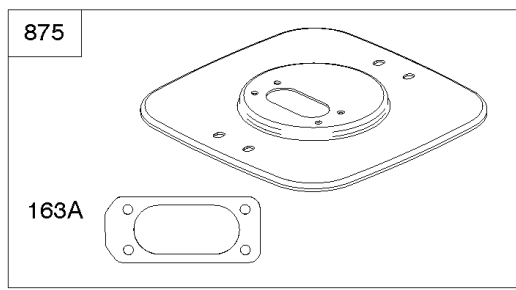

# Parts Manual

Mfg. No: 543777-0110-E1

<b>Model Components</b>	<b>Page</b>
Air Cleaner, Cyclonic Air Cleaner.....	4
Alternator, Regulators, Starter Motor, Harness's.....	6
Camshaft, Crankcase Covers.....	8
Carburetor Overhaul Kit, Engine/Valve Gasket Sets.....	10
Carburetor, Fuel Supply.....	12
Control Brackets, Springs/Rods, Air Guides.....	16
Cylinders, Crankshaft, Piston/Rings/Rods.....	18
Flywheel, Flywheel Fans, Rotating Screen.....	22
Intake Manifold, Intake Elbows, Muffler.....	24
Oil Cooler, Blower Housings.....	26
Replacement Engine - US & Canada.....	28
Rocker Arm Covers, Cylinder Heads.....	29
Model 54-61 Engine Accessories Catalog.....	33
Maintenance Kits.....	34
Lubrication.....	36
Oil Filter Side Outlet Mufflers.....	38
Center Outlet Mufflers.....	40
Starter Side Outlet Mufflers.....	42
Muffler Bracket Kits.....	44
Speed Control.....	46
Electrical.....	48
Stub Shafts.....	50
Spark Arrester/Deflector.....	52
Air Intake.....	54
Guarding.....	56
Electronic Throttle Kit.....	58