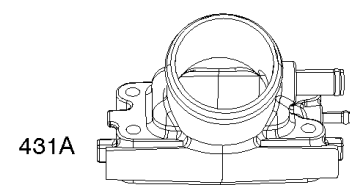

Intake Manifold, Intake Elbows, Muffler

REF NO	PART NO	QTY	DESCRIPTION
11	842541		TUBE, Breather
50	844341		MANIFOLD, Intake
51	809910		GASKET, Intake -(Intake Hole Diameter - 30mm)
51A	841592		GASKET, Intake
54	844656		SCREW -(Intake Manifold) (M8x69mm) -Used After Code Date 10092900
122	846245		SPACER, Carburetor
163	807375		GASKET, Air Cleaner -(Carburetor Side)
186	691764		CONNECTOR-HOSE -(Intake Manifold) (Sealant Patch)
186	844568		CONNECTOR, Hose -(Intake Manifold) (Without Sealant Patch)
186A	845121		CONNECTOR, Hose -(EVAP)
415	794903		PLUG
431	842528		ADAPTER, Air Cleaner
437	809743		SCREW -(Exhaust Manifold) (M8x25mm)
527	845268		CLAMP, Hose -(Purge Line Hose) -Used Before Code Date 10070700
587A	807116		CLAMP, Tube -(Purge Line Hose)
601	844405		CLAMP, Hose -(Breather Tube) -Used After Code Date 07121300
601E	841499		CLAMP, Hose -(Breather Tube) -Used Before Code Date 07121400
613	692062		SCREW -(Muffler) (M8x18mm)
725	841132		SHIELD, Heat
728	692067		SCREW -(Heat Shield)
883	809872		GASKET, Exhaust
964A	590799		CAP, Connector -(EVAP)
1130	841590		STUD -(Intake Manifold) -Used Before Code Date 10093000
1174	842067		NUT -(Intake Manifold) -Used Before Code Date 10093000
1425	844712		HOSE, Purge Line