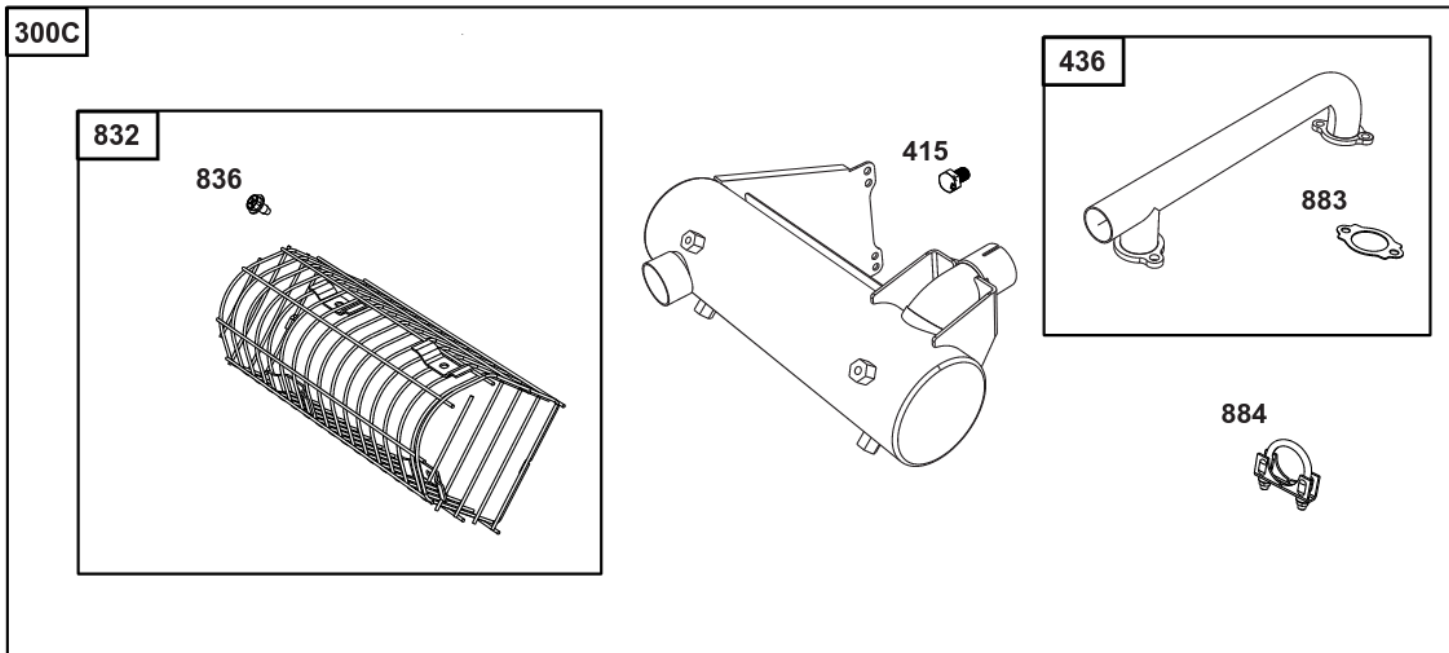

## Lubrication

REF NO	PART NO	QTY	DESCRIPTION
186	796532	1	CONNECTOR, Hose -(Threaded Engine Block Connector for EZ-Oil Drain Hose)(Order hose separate)
239	690233	1	SWITCH, Oil Pressure -(2-4 PSI Normally-Closed Switch)
239A	491657S	1	SWITCH, Oil Pressure -(3-5 PSI Normally-Closed Switch)
239B	841281	1	SWITCH, Oil Pressure -(7-10 PSI Normally-Closed Switch)
239C	694115	1	SWITCH, Oil Pressure -(9-13 PSI Normally-Closed Switch)
239D	697049	1	SWITCH, Oil Pressure -(3-6 PSI Normally-Open Switch)
460	1761386YP	1	CONNECTOR, Filter Adapter -(Oil Drain Valve) (Fitting M14, 90 Degree 9/16 JIC)
460A	5100366SM	1	METRIC ADAPTER, M14-1 -(Threaded engine block adapter M14 to 3/8 for EZ-Oil Drain connector) (order 796532 separate)
512	594200	1	HOSE, Oil Drain -(EZ-Oil Drain Hose, 10.5") (Order threaded engine block connector separate)
512	593635	1	HOSE, Oil Drain -(EZ-Oil Drain Hose, 13.75") (Order threaded engine block connector separate)
512B	1723165SM	1	HOSE, Oil Drain, 10-1/2" Long, 3/8-18 Fittings -(10.5")
512C	5048681SM	1	HOSE, OIL DRAIN -(12.5")
517	593633	1	RETAINER, Oil Drain
1346	844802	1	VALVE, Oil Drain Shut Off
1346A	492031	1	VALVE, Oil Drain Shut Off
1505	100169		OIL-1QT VANGUARD (CASE) -(1 qt. Bottle)
1505A	100170		OIL-5QT VANGUARD (CASE) -(5 qt. Bottle)