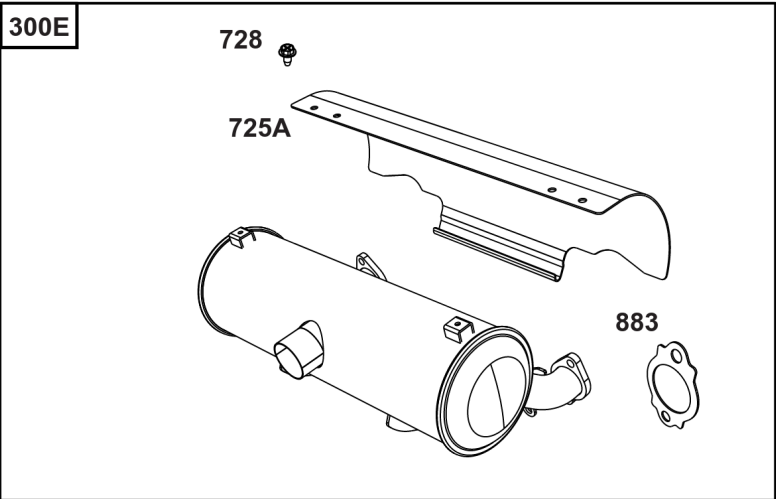

Center Outlet Mufflers

REF NO	PART NO	QTY	DESCRIPTION
22	807362	2	SCREW -(Muffler Bracket)
300	846443	1	MUFFLER -(Vertical Shaft) (Center Outlet) (304 Stainless Steel)
300A	847940	1	MUFFLER -(Vertical Shaft) (Center Outlet) (304 Stainless Steel) (Performance Muffler for 40 HP)
300B	846154	1	MUFFLER -(Horizontal Shaft) (High Mount) (Center Outlet)
300C	847922	1	MUFFLER -(Horizontal Shaft) (High Mount) (Center Outlet) (304 Stainless Steel) (Performance Muffler for 40 HP)
300D	846444	1	MUFFLER -(Horizontal Shaft) (High Mount) (Center Outlet) (304 Stainless Steel)
300E	847478	1	MUFFLER -(Horizontal Shaft) (High Mount) (Center Outlet) (O2 Sensor Port) (EFI)
355	844035	2	WASHER -(Muffler Bracket)
355A	691261	2	WASHER -(Muffler Bracket)
355B	691075	8	WASHER -(Muffler Bracket)
467	846149	4	SCREW -(Exhaust Manifold)
725	841132	1	SHIELD, Heat
725A	847229	1	SHIELD, Heat
728	692067	2	SCREW -(Heat Shield)
740	690941	5	NUT
819	692062	2	SCREW -(Muffler Bracket)
863	848296	1	BRACKET, Muffler
863A	843487	1	BRACKET, Muffler
863B	848296	1	BRACKET, Muffler
883	809872	2	GASKET, Exhaust
1507	848297	1	STUD -(Muffler Bracket)
1507A	848298	2	STUD -(Muffler Bracket)
1507B	846324	2	STUD -(Muffler Bracket)