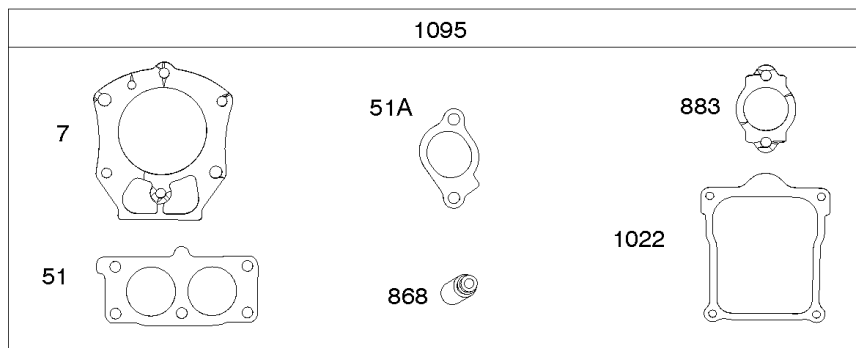

Carburetor Overhaul Kit, Engine/Valve Gasket Sets

REF NO	PART NO	QTY	DESCRIPTION
3	841596		SEAL, Oil -(Magneto Side)
7	809730		GASKET, Cylinder Head
9	842545		GASKET, Breather
20	841596		SEAL, Oil -(PTO Side)
51	809910		GASKET, Intake -(Intake Hole Diameter - 30mm)
51A	841592		GASKET, Intake
104	690882		PIN, Float Hinge
105	696136		VALVE, Float Needle
121	842697		KIT, Carburetor Overhaul
133	841545		FLOAT, Carburetor
135	842677		TUBE, Fuel Transfer
137	841651		GASKET, Float Bowl
163	807375		GASKET, Air Cleaner -(Carburetor Side)
273	690681		SEAL, O-Ring -(Oil Pump)
276	695410		WASHER, Sealing
358	841122		GASKET SET, Engine
404	809436		WASHER -(Governor Crank)
439	692154		O-RING, Oil Gallery -(Crankcase Cover/Sump or Cylinder Assembly)
468	690690		SEAL, O-Ring -(Oil Pump Screen)
580	809894		SEAL, O-Ring -(Oil Fill Cap)
633	690722		SEAL, Choke/Throttle Shaft -(Choke Shaft)
672	842696		GASKET, Carburetor Plate
691	809287		SEAL, Governor Shaft
868	691963		SEAL, Valve
883	809872		GASKET, Exhaust
943	842538		SEAL, O-Ring -(Oil Pump Cover)
987	808183		SEAL, Choke/Throttle Shaft
1022	809732		GASKET, Rocker Cover
1095	843713		GASKET SET, Valve
1124	842678		SEAL, O-Ring -(Fuel Transfer Tube)
1124A	841653		SEAL, O-Ring -(Fuel Transfer Tube)
1331	809894		SEAL, O-Ring -(Fuel Pump)
1400	809894		SEAL, O-Ring -(Fuel Pump Cover)