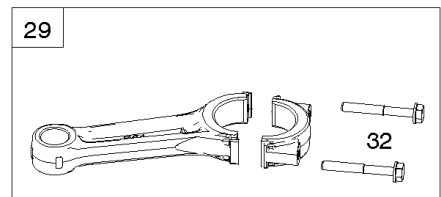

Cylinders, Crankshaft, Piston/Rings/Rods

REF NO	PART NO	QTY	DESCRIPTION
1	845799		CYLINDER ASSEMBLY
3	841596		SEAL, Oil -(Magneto Side)
12	846037		GASKET, Crankcase -Used After Code Date 13072100
12A	844107		GASKET, Crankcase -Used Before Code Date 13072200
12B	843969		GASKET, Crankcase -Used After Code Date 13072100
16	842551		CRANKSHAFT
24	796335		KEY, Flywheel -(Steel) -Used After Code Date 07122700
24	222698S		KEY, Flywheel -(Aluminum) -Used Before Code Date 07122800
25	841931		PISTON ASSEMBLY -(.020 Oversize)
25	809790		PISTON ASSEMBLY -(Standard)
26	809972		SET, Ring -(Standard)
26	841932		SET, Ring -(.020 Oversize)
27	807351		LOCK, Piston Pin
28	807361		PIN, Piston
29	809275		ROD, Connecting
32	807363		SCREW -(Connecting Rod)
227A	809984		LEVER, Governor Control
278	842122		WASHER -(Governor Control Lever)
377	691639		KEY, Woodruff
404	809436		WASHER -(Governor Crank)
439	692154		O-RING, Oil Gallery -(Crankcase Cover/Sump or Cylinder Assembly)
439A	846027		O-RING, Oil Gallery -(Crankcase Cover/Sump or Cylinder Assembly) -Used After Code Date 13072100
490	843433		BEARING, Magneto Side
505	690238		NUT -(Governor Lever)
523	842542		DIPSTICK
562	843344		BOLT -(Governor Lever) (M6x40mm)
615A	809533		RETAINER, Governor Shaft -(Cylinder)
616	844180		CRANK, Governor
691	809287		SEAL, Governor Shaft
718	690959		PIN, Locating -(Cylinder)
718A	809508		PIN, Locating -(Cylinder Head)
718B	845925		PIN, Locating -(Cylinder)
741	809432		GEAR, Timing
1036	-----		Label-Emissions -(Available From A Briggs & Stratton Authorized Dealer)

1036

1319

1330