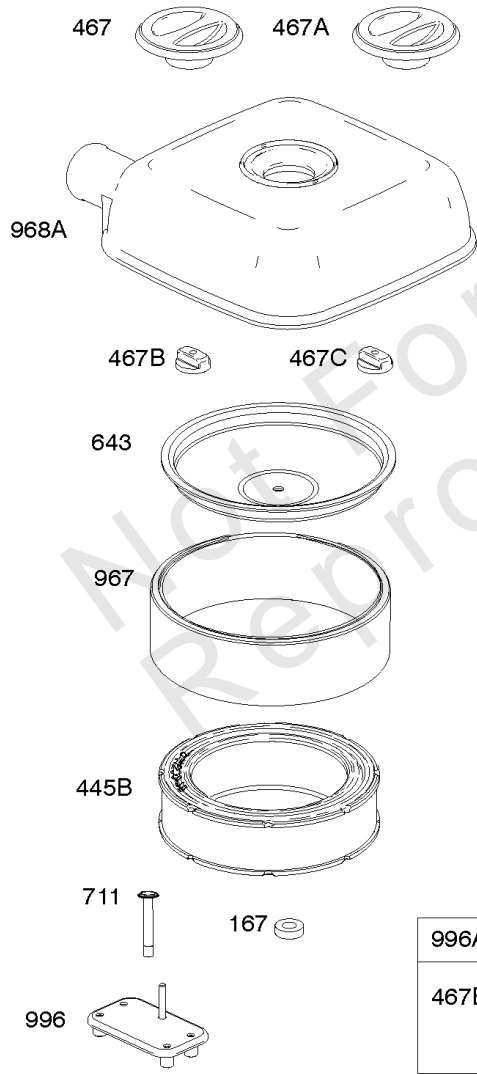

Air Cleaner, Cyclonic Air Cleaner

REF NO	PART NO	QTY	DESCRIPTION
163	807375		GASKET, Air Cleaner -(Carburetor Side)
294	690939		NUT -(Carburetor Shield)
348	843360		STUD -(Carburetor Shield) (M6x134mm)
445	841497		FILTER, A/C Cartridge
445A	821136		FILTER, A/C Cartridge
445B	692519		FILTER, A/C Cartridge
467	846008		KNOB, Air Cleaner Cover -(M8) -Used After Code Date 14012700
467A	841846		KNOB, Air Cleaner Cover -(M6) -Used Before Code Date 14012800
467B	846007		KNOB, Air Cleaner Cover -(M8) -Used After Code Date 14012700
467C	844618		KNOB, Air Cleaner Cover -(M6) -Used Before Code Date 14012800
536	809670		CLEANER, Air
582	809878		CLAMP, Air Cleaner
643	844932		RETAINER, Air Cleaner
711	843361		SCREW -(Carburetor Shield) (M6x136mm)
717	842529		BRACKET, Air Cleaner
717A	841886		BRACKET, Air Cleaner
813	807376		CLAMP -(Air Cleaner Hose)
961	846829		SCREW -(Air Cleaner Bracket) (M8x125mm)
961	842530		SCREW -(Air Cleaner Bracket) (M8x30mm)
967	692520		FILTER, Pre Cleaner
968	842621		COVER, Air Cleaner
968A	841847		COVER, Air Cleaner
996	846006		SHIELD, Carburetor -(M8 Stud) -Used After Code Date 14012700
996A	846013		SHIELD, Carburetor -(M8 Stud) -Used Before Code Date 14012800
1315	809905		HOSE, Air Cleaner
1328	809907		CAP, A/C Rain
1337	807382		SCREW -(Air Cleaner Clamp) (M8x25mm)
1406	842623		VALVE, Debris
1407	842531		STUD -(Air Cleaner Bracket)
1408	690941		NUT -(Air Cleaner Bracket)