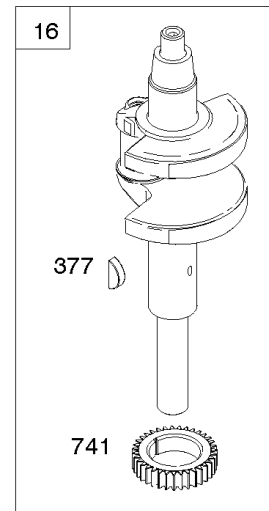

1036

1319

1330

Cylinders, Crankshaft, Piston/Rings/Rods

REF NO	PART NO	QTY	DESCRIPTION
1	845799		CYLINDER ASSEMBLY
3	841596		SEAL, Oil -(Magneto Side)
12	846037		GASKET, Crankcase -Used After Code Date 13072100
12A	844107		GASKET, Crankcase -Used Before Code Date 13072200
12B	843969		GASKET, Crankcase -Used After Code Date 13072100
16	842551		CRANKSHAFT
24	796335		KEY, Flywheel -(Steel) -Used After Code Date 07122700
24	222698S		KEY, Flywheel -(Aluminum) -Used Before Code Date 07122800
25	841931		PISTON ASSEMBLY -(.020 Oversize)
25	809790		PISTON ASSEMBLY -(Standard)
26	809972		SET, Ring -(Standard)
26	841932		SET, Ring -(.020 Oversize)
27	807351		LOCK, Piston Pin
28	807361		PIN, Piston
29	809275		ROD, Connecting
32	807363		SCREW -(Connecting Rod)
227A	809984		LEVER, Governor Control
278	842122		WASHER -(Governor Control Lever)
377	691639		KEY, Woodruff
404	809436		WASHER -(Governor Crank)
439	692154		O-RING, Oil Gallery -(Crankcase Cover/Sump or Cylinder Assembly)
439A	846027		O-RING, Oil Gallery -(Crankcase Cover/Sump or Cylinder Assembly) -Used After Code Date 13072100
490	843433		BEARING, Magneto Side
505	690238		NUT -(Governor Lever)
523	842542		DIPSTICK
562	843344		BOLT -(Governor Lever) (M6x40mm)
615A	809533		RETAINER, Governor Shaft -(Cylinder)
616	844180		CRANK, Governor
691	809287		SEAL, Governor Shaft
718	690959		PIN, Locating -(Cylinder)
718A	809508		PIN, Locating -(Cylinder Head)
718B	845925		PIN, Locating -(Cylinder)
741	809432		GEAR, Timing
1036	-----		Label-Emissions -(Available From A Briggs & Stratton Authorized Dealer)