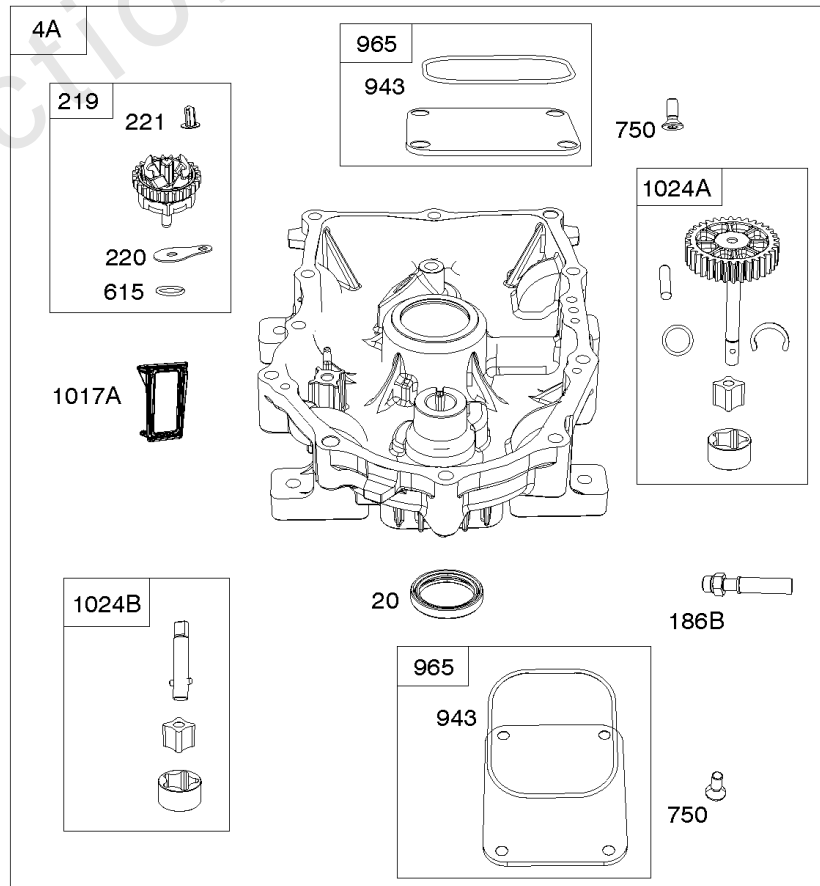

Camshaft, Crankcase Covers

REF NO	PART NO	QTY	DESCRIPTION
4	845176		SUMP, Engine
12	846037		GASKET, Crankcase -Used After Code Date 13072100
12A	844107		GASKET, Crankcase -Used Before Code Date 13072200
12B	843969		GASKET, Crankcase -Used After Code Date 13072100
15	807392		PLUG, Oil Drain
20	841596		SEAL, Oil -(PTO Side)
22	690676		SCREW -(Crankcase Cover/Sump) (M8x63mm) -Used After Code Date 10032300
22	807362		SCREW -(Crankcase Cover/Sump) (M8x50mm) -Used Before Code Date 10032400
45	809785		TAPPET, Valve
46	809879		CAMSHAFT
219	809426		GEAR, Governor
220	841608		WASHER -(Governor Gear)
221	841026		CUP, Governor
239	841281		SWITCH, Oil Pressure
415	794903		PLUG
439	692154		O-RING, Oil Gallery -(Crankcase Cover/Sump or Cylinder Assembly)
439A	846027		O-RING, Oil Gallery -(Crankcase Cover/Sump or Cylinder Assembly) -Used After Code Date 13072100
596	807385		SCREW -(Oil Pump)
615	698290		RETAINER, Governor Shaft -(Crankcase Cover/Sump)
750	842537		SCREW -(Oil Pump Cover)
943	842538		SEAL, O-Ring -(Oil Pump Cover)
965	842536		COVER, Oil Pump
1017	842535		SCREEN, Oil Pump
1024	-----		Pump-Oil -(NO LONGER AVAILABLE) -Used Before Code Date 13012800
1024	846026		PUMP, Oil -Used After Code Date 13012700