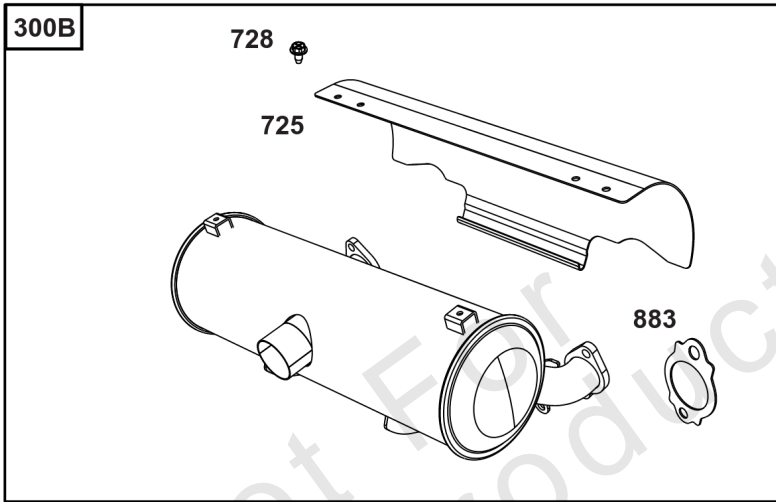

Center Outlet Mufflers

REF NO	PART NO	QTY	DESCRIPTION
22	807362	2	SCREW -(Muffler Bracket)
300	846443	1	MUFFLER -(Vertical Shaft) (Center Outlet) (304 Stainless Steel)
300A	847940	1	MUFFLER -(Vertical Shaft) (Center Outlet) (304 Stainless Steel) (Performance Muffler for 40 HP)
300B	846154	1	MUFFLER -(Horizontal Shaft) (High Mount) (Center Outlet)
300C	847922	1	MUFFLER -(Horizontal Shaft) (High Mount) (Center Outlet) (304 Stainless Steel) (Performance Muffler for 40 HP)
300D	846444	1	MUFFLER -(Horizontal Shaft) (High Mount) (Center Outlet) (304 Stainless Steel)
300E	847478	1	MUFFLER -(Horizontal Shaft) (High Mount) (Center Outlet) (O2 Sensor Port) (EFI)
355	844035	2	WASHER -(Muffler Bracket)
355A	691261	2	WASHER -(Muffler Bracket)
355B	691075	8	WASHER -(Muffler Bracket)
467	846149	4	SCREW -(Exhaust Manifold)
725	841132	1	SHIELD, Heat
725A	847229	1	SHIELD, Heat
728	692067	2	SCREW -(Heat Shield)
740	690941	5	NUT
819	692062	2	SCREW -(Muffler Bracket)
863	848296	1	BRACKET, Muffler
863A	843487	1	BRACKET, Muffler
863B	848296	1	BRACKET, Muffler
883	809872	2	GASKET, Exhaust
1507	848297	1	STUD -(Muffler Bracket)
1507A	848298	2	STUD -(Muffler Bracket)
1507B	846324	2	STUD -(Muffler Bracket)