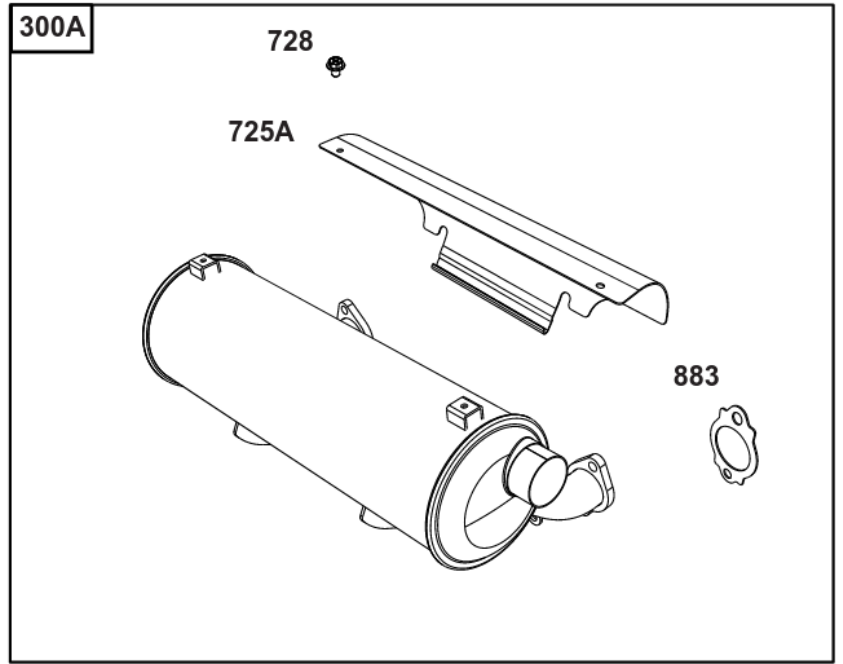

## Lubrication

REF NO	PART NO	QTY	DESCRIPTION
186	796532	1	CONNECTOR, Hose -(Threaded Engine Block Connector for EZ-Oil Drain Hose)(Order hose separate)
239	690233	1	SWITCH, Oil Pressure -(2-4 PSI Normally-Closed Switch)
239A	491657S	1	SWITCH, Oil Pressure -(3-5 PSI Normally-Closed Switch)
239B	841281	1	SWITCH, Oil Pressure -(7-10 PSI Normally-Closed Switch)
239C	694115	1	SWITCH, Oil Pressure -(9-13 PSI Normally-Closed Switch)
239D	697049	1	SWITCH, Oil Pressure -(3-6 PSI Normally-Open Switch)
460	1761386YP	1	CONNECTOR, Filter Adapter -(Oil Drain Valve) (Fitting M14, 90 Degree 9/16 JIC)
460A	5100366SM	1	METRIC ADAPTER, M14-1 -(Threaded engine block adapter M14 to 3/8 for EZ-Oil Drain connector) (order 796532 separate)
512	594200	1	HOSE, Oil Drain -(EZ-Oil Drain Hose, 10.5") (Order threaded engine block connector separate)
512	593635	1	HOSE, Oil Drain -(EZ-Oil Drain Hose, 13.75") (Order threaded engine block connector separate)
512B	1723165SM	1	HOSE, Oil Drain, 10-1/2" Long, 3/8-18 Fittings -(10.5")
512C	5048681SM	1	HOSE, OIL DRAIN -(12.5")
517	593633	1	RETAINER, Oil Drain
1346	844802	1	VALVE, Oil Drain Shut Off
1346A	492031	1	VALVE, Oil Drain Shut Off
1505	100169		OIL-1QT VANGUARD (CASE) -(1 qt. Bottle)
1505A	100170		OIL-5QT VANGUARD (CASE) -(5 qt. Bottle)