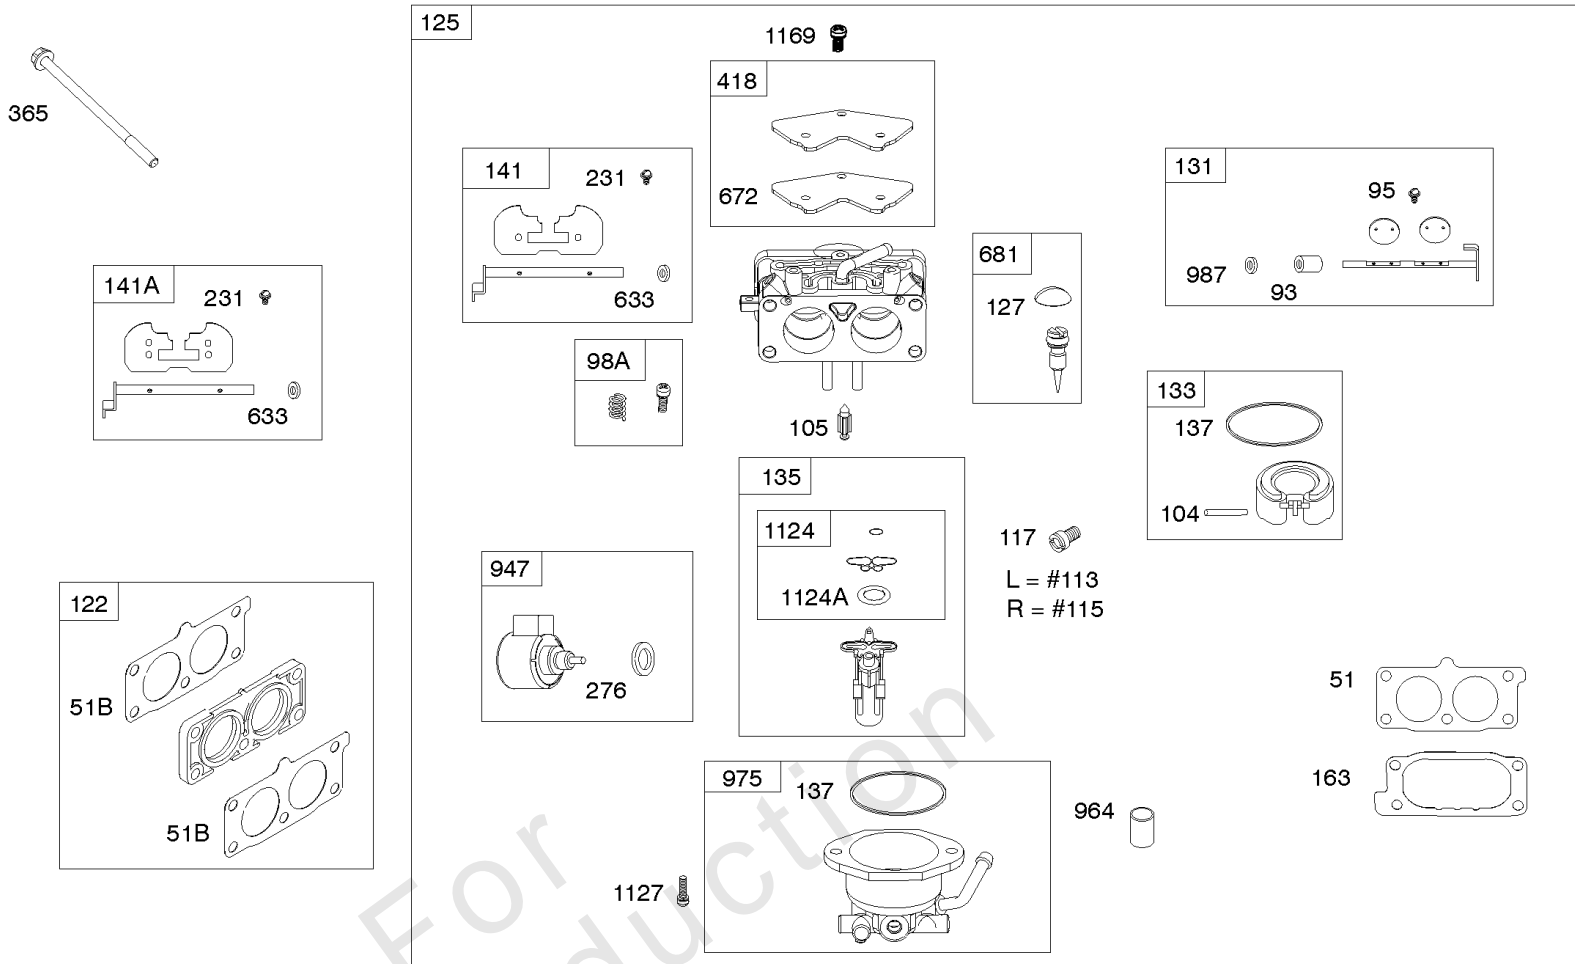

- 117A: Pin
- L = #114
- R = #120
- 118: Pin
- L = #108
- R = #110
- 118A: Pin
- L = #108
- R = #114