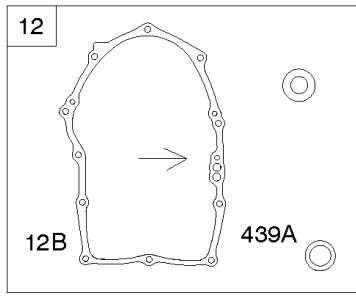

Camshaft, Crankcase Covers

REF NO	PART NO	QTY	DESCRIPTION
4	845176		SUMP, Engine
12	846037		GASKET, Crankcase -Used After Code Date 13072100
12A	844107		GASKET, Crankcase -Used Before Code Date 13072200
12B	843969		GASKET, Crankcase -Used After Code Date 13072100
15	807392		PLUG, Oil Drain
20	841596		SEAL, Oil -(PTO Side)
22	690676		SCREW -(Crankcase Cover/Sump) (M8x63mm) -Used After Code Date 10032300
22	807362		SCREW -(Crankcase Cover/Sump) (M8x50mm) -Used Before Code Date 10032400
45	809785		TAPPET, Valve
46	809879		CAMSHAFT
219	809426		GEAR, Governor
220	841608		WASHER -(Governor Gear)
221	841026		CUP, Governor
239	841281		SWITCH, Oil Pressure
415	794903		PLUG
439	692154		O-RING, Oil Gallery -(Crankcase Cover/Sump or Cylinder Assembly)
439A	846027		O-RING, Oil Gallery -(Crankcase Cover/Sump or Cylinder Assembly) -Used After Code Date 13072100
596	807385		SCREW -(Oil Pump)
615	698290		RETAINER, Governor Shaft -(Crankcase Cover/Sump)
750	842537		SCREW -(Oil Pump Cover)
943	842538		SEAL, O-Ring -(Oil Pump Cover)
965	842536		COVER, Oil Pump
1017	842535		SCREEN, Oil Pump
1024	-----		Pump-Oil -(NO LONGER AVAILABLE) -Used Before Code Date 13012800
1024	846026		PUMP, Oil -Used After Code Date 13012700