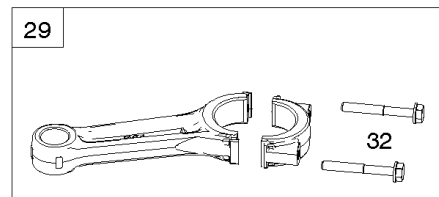

1036

1319

1330

Cylinders, Crankshaft, Piston/Rings/Rods

REF NO	PART NO	QTY	DESCRIPTION
1	845799		CYLINDER ASSEMBLY
3	841596		SEAL, Oil -(Magneto Side)
12	846037		GASKET, Crankcase -Used After Code Date 13072100
12A	844107		GASKET, Crankcase -Used Before Code Date 13072200
12B	843969		GASKET, Crankcase -Used After Code Date 13072100
16	842551		CRANKSHAFT
24	796335		KEY, Flywheel -(Steel) -Used After Code Date 07122700
24	222698S		KEY, Flywheel -(Aluminum) -Used Before Code Date 07122800
25	841931		PISTON ASSEMBLY -(.020 Oversize)
25	809790		PISTON ASSEMBLY -(Standard)
26	809972		SET, Ring -(Standard)
26	841932		SET, Ring -(.020 Oversize)
27	807351		LOCK, Piston Pin
28	807361		PIN, Piston
29	809275		ROD, Connecting
32	807363		SCREW -(Connecting Rod)
227A	809984		LEVER, Governor Control
278	842122		WASHER -(Governor Control Lever)
377	691639		KEY, Woodruff
404	809436		WASHER -(Governor Crank)
439	692154		O-RING, Oil Gallery -(Crankcase Cover/Sump or Cylinder Assembly)
439A	846027		O-RING, Oil Gallery -(Crankcase Cover/Sump or Cylinder Assembly) -Used After Code Date 13072100
490	843433		BEARING, Magneto Side
505	690238		NUT -(Governor Lever)
523	842542		DIPSTICK
562	843344		BOLT -(Governor Lever) (M6x40mm)
615A	809533		RETAINER, Governor Shaft -(Cylinder)
616	844180		CRANK, Governor
691	809287		SEAL, Governor Shaft
718	690959		PIN, Locating -(Cylinder)
718A	809508		PIN, Locating -(Cylinder Head)
718B	845925		PIN, Locating -(Cylinder)
741	809432		GEAR, Timing
1036	-----		Label-Emissions -(Available From A Briggs & Stratton Authorized Dealer)