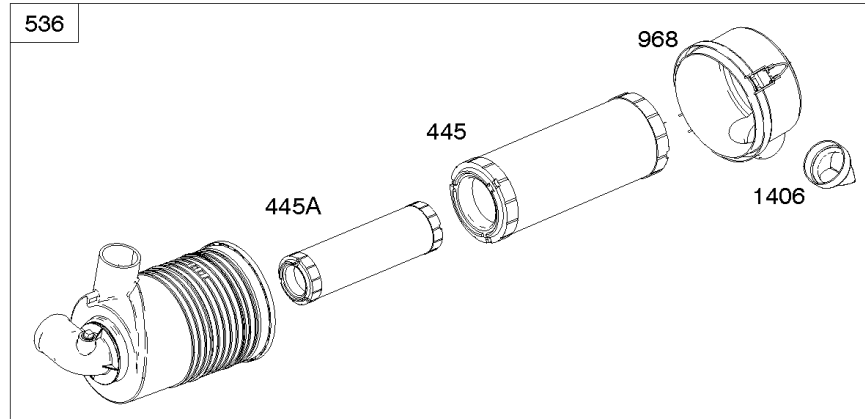

## Air Cleaner, Cyclonic Air Cleaner

REF NO	PART NO	QTY	DESCRIPTION
163	807375		GASKET, Air Cleaner -(Carburetor Side)
294	690939		NUT -(Carburetor Shield)
348	843360		STUD -(Carburetor Shield) (M6x134mm)
445	841497		FILTER, A/C Cartridge
445A	821136		FILTER, A/C Cartridge
445B	692519		FILTER, A/C Cartridge
467	846008		KNOB, Air Cleaner Cover -(M8) -Used After Code Date 14012700
467A	841846		KNOB, Air Cleaner Cover -(M6) -Used Before Code Date 14012800
467B	846007		KNOB, Air Cleaner Cover -(M8) -Used After Code Date 14012700
467C	844618		KNOB, Air Cleaner Cover -(M6) -Used Before Code Date 14012800
536	809670		CLEANER, Air
582	809878		CLAMP, Air Cleaner
643	844932		RETAINER, Air Cleaner
711	843361		SCREW -(Carburetor Shield) (M6x136mm)
717	842529		BRACKET, Air Cleaner
717A	841886		BRACKET, Air Cleaner
813	807376		CLAMP -(Air Cleaner Hose)
961	846829		SCREW -(Air Cleaner Bracket) (M8x125mm)
961	842530		SCREW -(Air Cleaner Bracket) (M8x30mm)
967	692520		FILTER, Pre Cleaner
968	842621		COVER, Air Cleaner
968A	841847		COVER, Air Cleaner
996	846006		SHIELD, Carburetor -(M8 Stud) -Used After Code Date 14012700
996A	846013		SHIELD, Carburetor -(M8 Stud) -Used Before Code Date 14012800
1315	809905		HOSE, Air Cleaner
1328	809907		CAP, A/C Rain
1337	807382		SCREW -(Air Cleaner Clamp) (M8x25mm)
1406	842623		VALVE, Debris
1407	842531		STUD -(Air Cleaner Bracket)
1408	690941		NUT -(Air Cleaner Bracket)