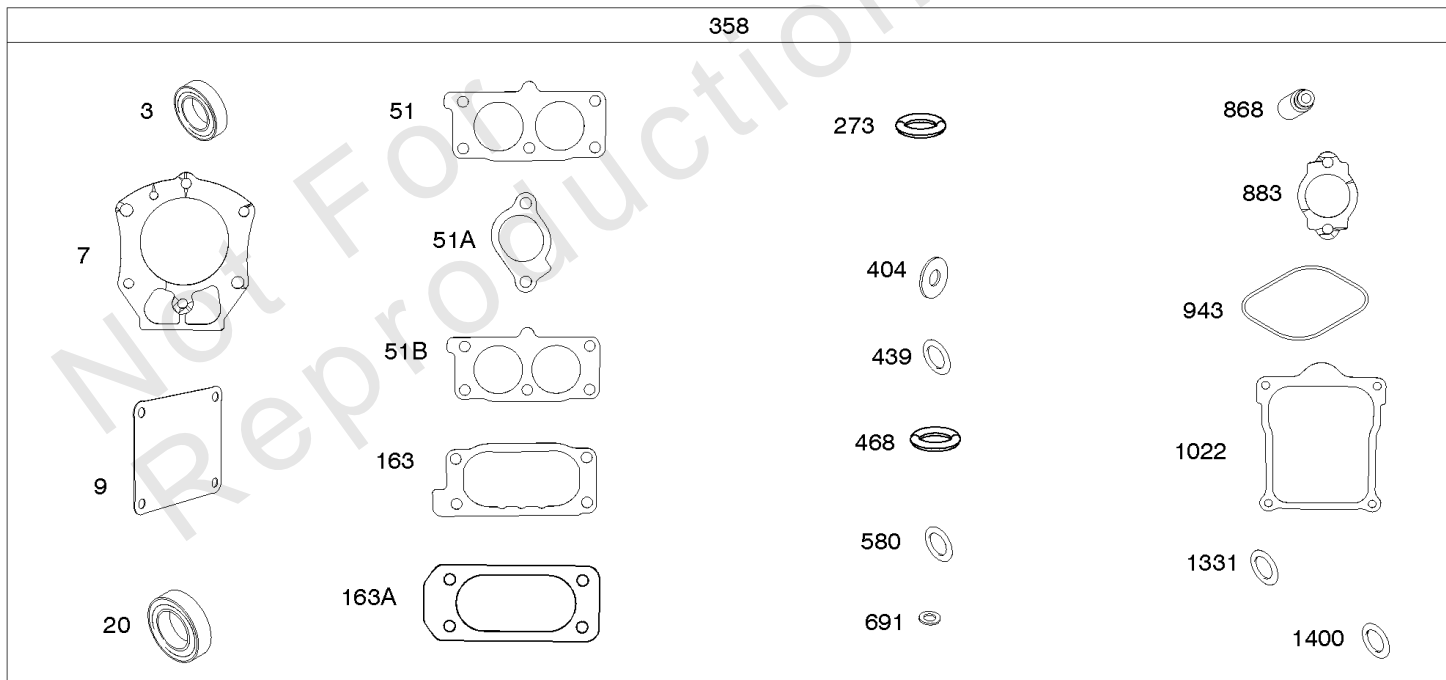

## Camshaft, Crankcase Covers

REF NO	PART NO	QTY	DESCRIPTION
4	845176		SUMP, Engine
12	846037		GASKET, Crankcase -Used After Code Date 13072100
12A	844107		GASKET, Crankcase -Used Before Code Date 13072200
12B	843969		GASKET, Crankcase -Used After Code Date 13072100
15	807392		PLUG, Oil Drain
20	841596		SEAL, Oil -(PTO Side)
22	690676		SCREW -(Crankcase Cover/Sump) (M8x63mm) -Used After Code Date 10032300
22	807362		SCREW -(Crankcase Cover/Sump) (M8x50mm) -Used Before Code Date 10032400
45	809785		TAPPET, Valve
46	809879		CAMSHAFT
219	809426		GEAR, Governor
220	841608		WASHER -(Governor Gear)
221	841026		CUP, Governor
239	841281		SWITCH, Oil Pressure
415	794903		PLUG
439	692154		O-RING, Oil Gallery -(Crankcase Cover/Sump or Cylinder Assembly)
439A	846027		O-RING, Oil Gallery -(Crankcase Cover/Sump or Cylinder Assembly) -Used After Code Date 13072100
596	807385		SCREW -(Oil Pump)
615	698290		RETAINER, Governor Shaft -(Crankcase Cover/Sump)
750	842537		SCREW -(Oil Pump Cover)
943	842538		SEAL, O-Ring -(Oil Pump Cover)
965	842536		COVER, Oil Pump
1017	842535		SCREEN, Oil Pump
1024	-----		Pump-Oil -(NO LONGER AVAILABLE) -Used Before Code Date 13012800
1024	846026		PUMP, Oil -Used After Code Date 13012700