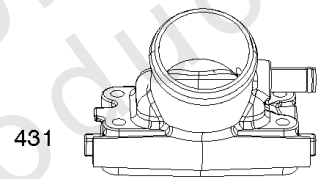

Intake Manifold, Intake Elbows, Muffler

REF NO	PART NO	QTY	DESCRIPTION
11	842541		TUBE, Breather
50	844341		MANIFOLD, Intake
51	809910		GASKET, Intake -(Intake Hole Diameter - 30mm)
51A	841592		GASKET, Intake
54	844656		SCREW -(Intake Manifold) (M8x69mm) -Used After Code Date 10092900
122	846245		SPACER, Carburetor
163	807375		GASKET, Air Cleaner -(Carburetor Side)
186	691764		CONNECTOR-HOSE -(Intake Manifold) (Sealant Patch)
186	844568		CONNECTOR, Hose -(Intake Manifold) (Without Sealant Patch)
186A	845121		CONNECTOR, Hose -(EVAP)
415	794903		PLUG
431	842528		ADAPTER, Air Cleaner
437	809743		SCREW -(Exhaust Manifold) (M8x25mm)
527	845268		CLAMP, Hose -(Purge Line Hose) -Used Before Code Date 10070700
587A	807116		CLAMP, Tube -(Purge Line Hose)
601	844405		CLAMP, Hose -(Breather Tube) -Used After Code Date 07121300
601E	841499		CLAMP, Hose -(Breather Tube) -Used Before Code Date 07121400
613	692062		SCREW -(Muffler) (M8x18mm)
725	841132		SHIELD, Heat
728	692067		SCREW -(Heat Shield)
883	809872		GASKET, Exhaust
964A	590799		CAP, Connector -(EVAP)
1130	841590		STUD -(Intake Manifold) -Used Before Code Date 10093000
1174	842067		NUT -(Intake Manifold) -Used Before Code Date 10093000
1425	844712		HOSE, Purge Line