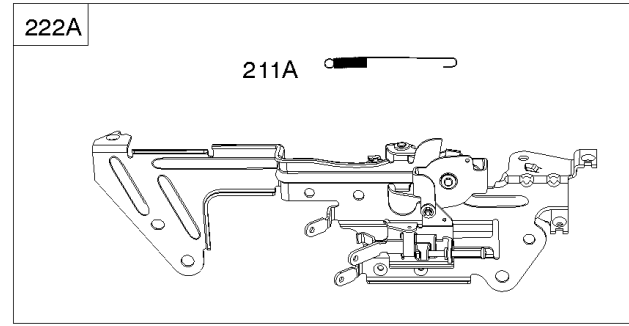

Control Brackets, Springs/Rods, Air Guides

REF NO	PART NO	QTY	DESCRIPTION
98	843550		KIT, Idle Speed -(Control Bracket)
188	807084		SCREW -(Control Bracket) (M6x14mm)
202	842533		LINK, Mechanical Governor
209	843561		SPRING, Governor -(Brown)
211A	690707		SPRING, Governed Idle -(Control Bracket) (White)
215	809728		GUIDE, Air -(Cylinder 1)
215A	809739		GUIDE, Air
215C	809738		GUIDE, Air -(Cylinder #1)
215D	809897		GUIDE, Air -(Cylinder #2)
215B	809737		GUIDE, Air -(Cylinder 2)
216	809788		LINK, Choke -Used Before Code Date 11030100
222A	841527		BRACKET, Control
232	843248		SPRING/LINK, Governor
265	691024		CLAMP, Casing
267	841552		SCREW -(Casing Clamp) (M5x20mm)
890A	843358		BRACKET, Support
1334	690677		SCREW -(Air Guide) (M4x12mm)
1334A	692062		SCREW -(Air Guide) (M8x18mm)
1334B	807084		SCREW -(Air Guide) (M6x14mm)
1334C	841233		SCREW -(Air Guide) (M6x10mm)