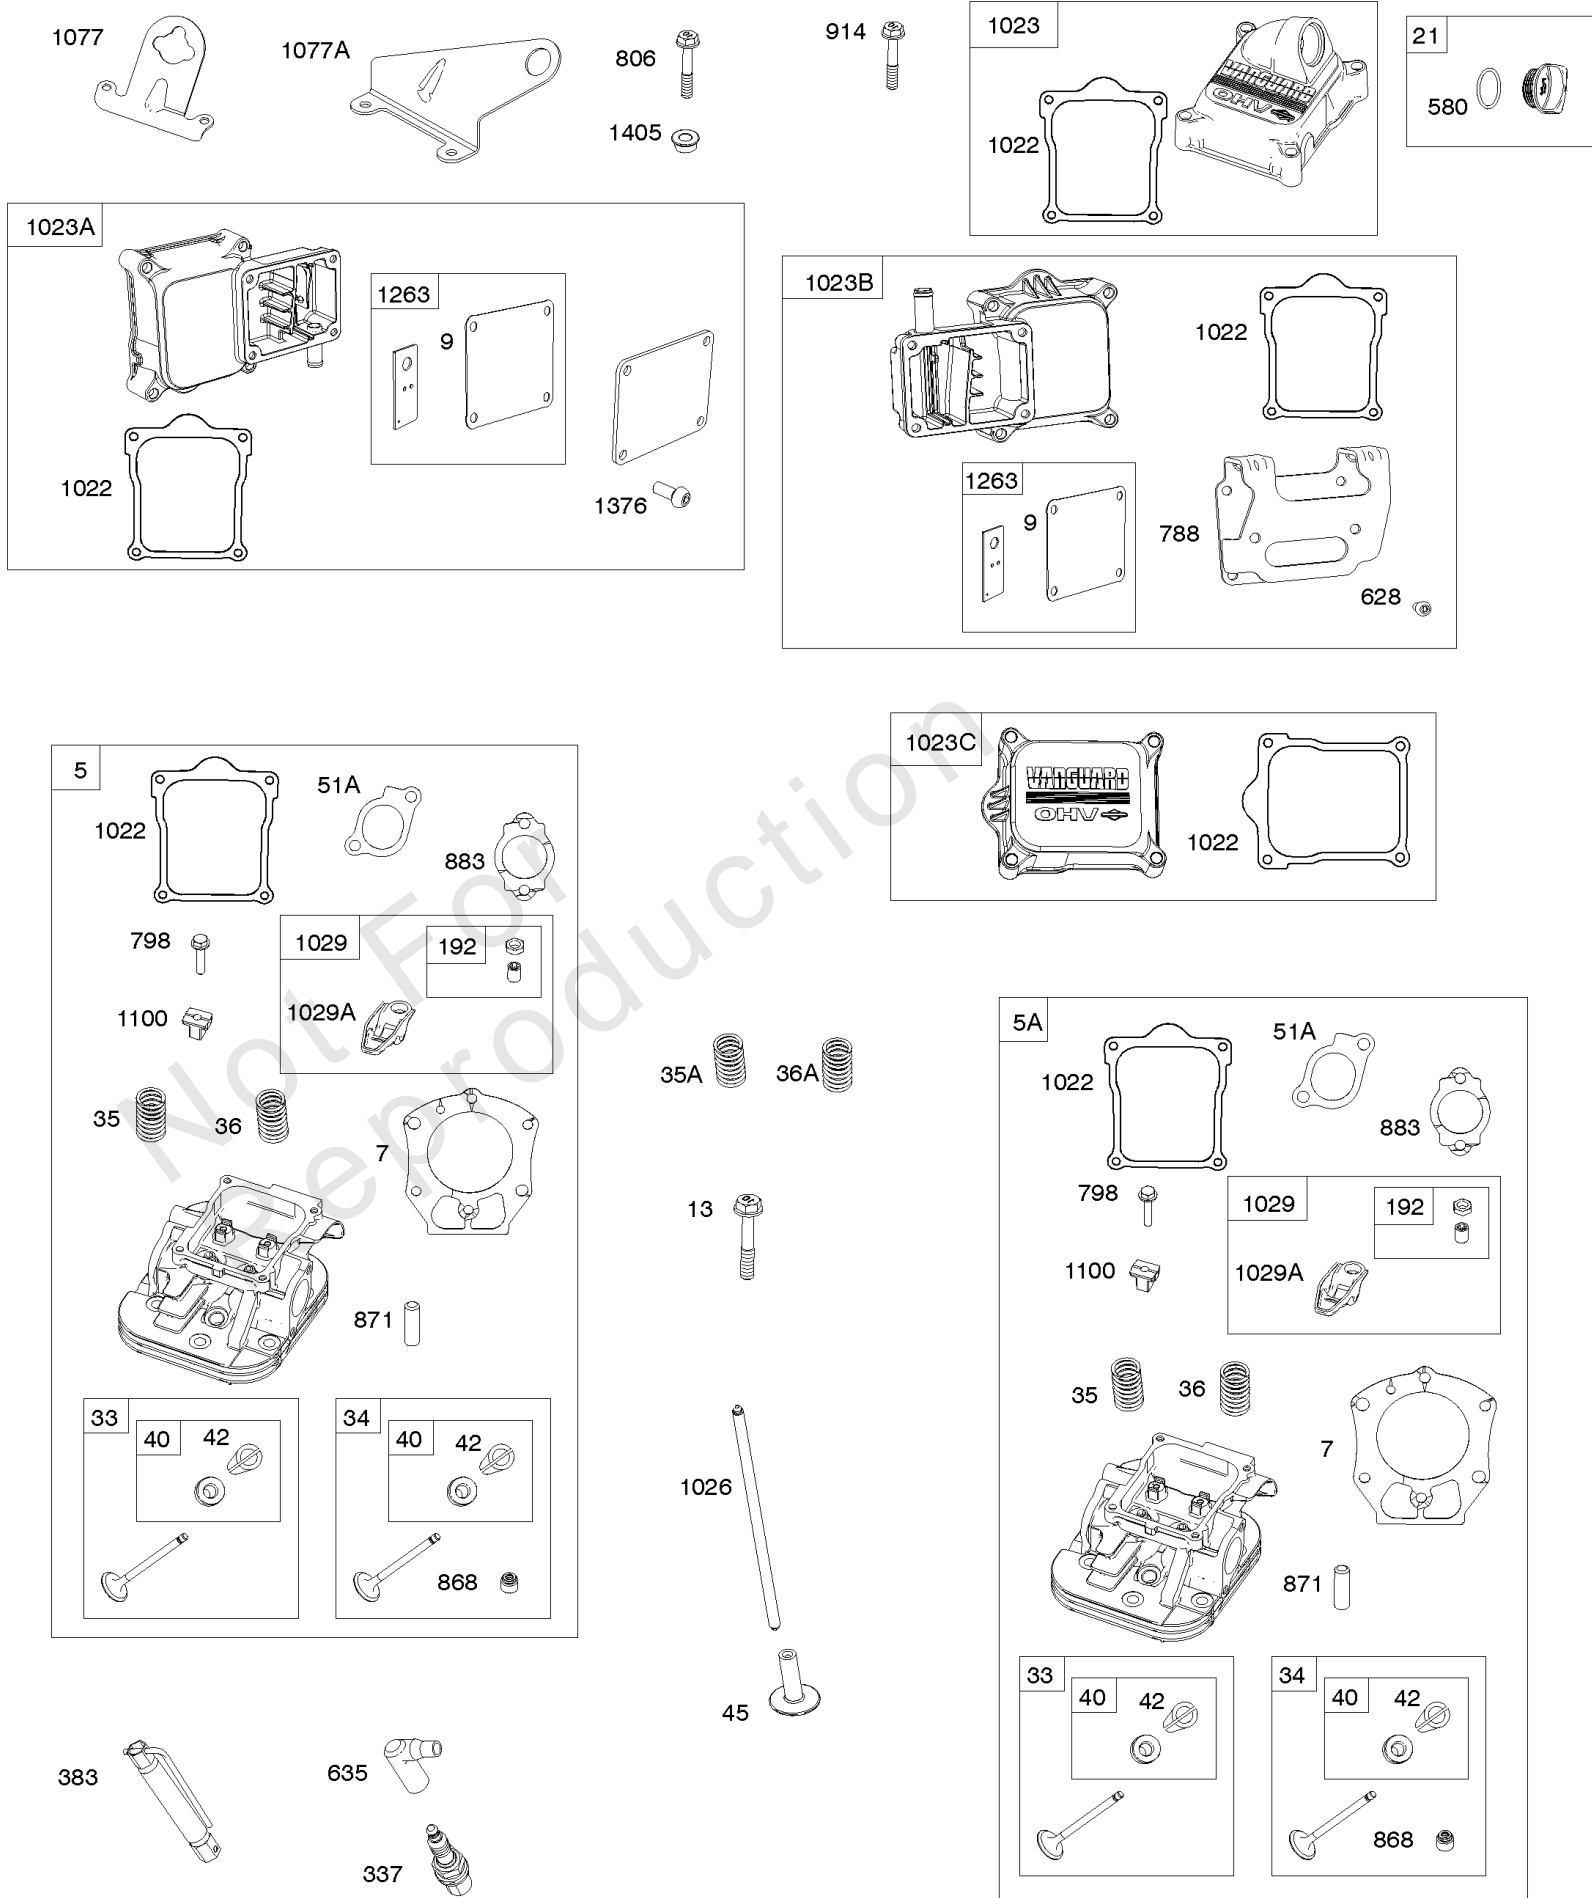

Rocker Arm Covers, Cylinder Heads

REF NO	PART NO	QTY	DESCRIPTION
5	845588		HEAD, Cylinder -(Cylinder 1)
5A	845590		HEAD, Cylinder -(Cylinder 2)
7	809730		GASKET, Cylinder Head
9	842545		GASKET, Breather
13	809784		SCREW -(Cylinder Head) (M9x70mm)
21	843464		CAP, Oil Fill
33	844787		VALVE, Exhaust
34	843730		VALVE, Intake
35	845589		SPRING, Valve -(Intake) (Intake) (Pink)
35A	809374		SPRING, Valve -(Intake) (Intake) (White)
36	845589		SPRING, Valve -(Exhaust) (Intake) (Pink)
36A	809374		SPRING, Valve -(Exhaust) (Intake) (White)
40	844788		RETAINER, Valve
42	807683		KEEPER, Valve
45	809785		TAPPET, Valve
51A	841592		GASKET, Intake
192	690083		ADJUSTER, Rocker Arm
337	491055S		PLUG, Spark
337	84007216		PLUG, SPARK -(China Only)
383	19576S		WRENCH, Spark Plug
580	809894		SEAL, O-Ring -(Oil Fill Cap)
628	842547		SCREW -(Fuel Pump Bracket)
635	692076		BOOT, Spark Plug
788	844530		BRACKET, Fuel Pump
798	691492		SCREW -(Rocker Arm)
806	807357		SCREW -(Lifting Bracket)
868	691963		SEAL, Valve
871	692057		BUSHING, Valve Guide
883	809872		GASKET, Exhaust
914	807357		SCREW -(Rocker Cover) (M6x40mm)
1022	809732		GASKET, Rocker Cover
1023	842540		COVER, Rocker -(Cylinder 2)
1023A	842543		COVER, Rocker -(Cylinder 1)
1026	809783		ROD, Push -(Intake and Exhaust)
1029	690972		ARM, Rocker
1029A	807323		ARM, Rocker
1077	809729		BRACKET, Lifting
1077A	842616		BRACKET, Lifting
1100	791959		PIVOT, Rocker Arm
1263	842544		REED, Breather

Rocker Arm Covers, Cylinder Heads

Mfg. No: 543777-0110-E1