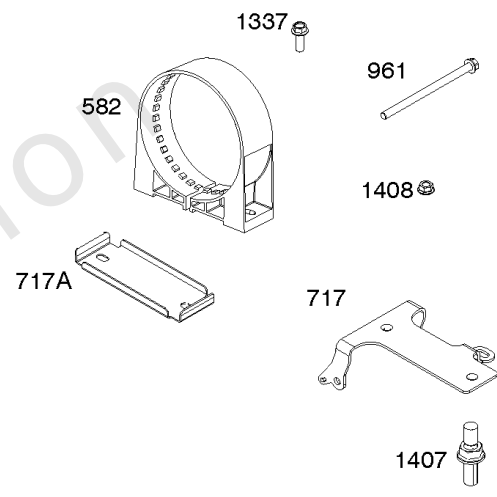

# Parts Manual

Mfg. No: 543777-0110-E1

<b>Model Components</b>	<b>Page</b>
Air Cleaner, Cyclonic Air Cleaner.....	4
Alternator, Regulators, Starter Motor, Harness's.....	6
Camshaft, Crankcase Covers.....	8
Carburetor Overhaul Kit, Engine/Valve Gasket Sets.....	10
Carburetor, Fuel Supply.....	12
Control Brackets, Springs/Rods, Air Guides.....	16
Cylinders, Crankshaft, Piston/Rings/Rods.....	18
Flywheel, Flywheel Fans, Rotating Screen.....	22
Intake Manifold, Intake Elbows, Muffler.....	24
Oil Cooler, Blower Housings.....	26
Replacement Engine - US & Canada.....	28
Rocker Arm Covers, Cylinder Heads.....	29
Model 54-61 Engine Accessories Catalog.....	33
Maintenance Kits.....	34
Lubrication.....	36
Oil Filter Side Outlet Mufflers.....	38
Center Outlet Mufflers.....	40
Starter Side Outlet Mufflers.....	42
Muffler Bracket Kits.....	44
Speed Control.....	46
Electrical.....	48
Stub Shafts.....	50
Spark Arrester/Deflector.....	52
Air Intake.....	54
Guarding.....	56
Electronic Throttle Kit.....	58