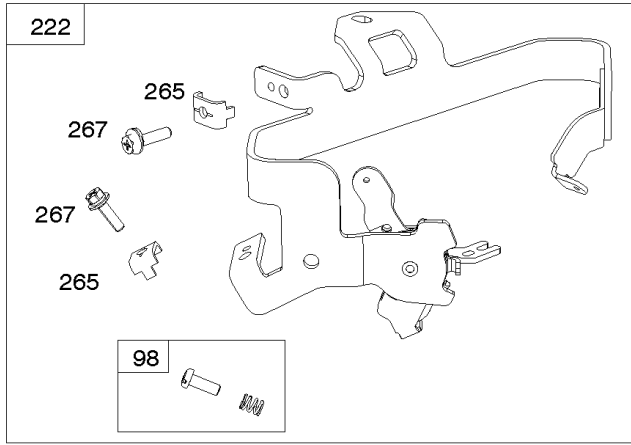

Control Brackets, Springs/Rods, Air Guides

REF NO	PART NO	QTY	DESCRIPTION
98	843550		KIT, Idle Speed -(Control Bracket)
188	807084		SCREW -(Control Bracket) (M6x14mm)
202	842533		LINK, Mechanical Governor
209	843561		SPRING, Governor -(Brown)
211A	690707		SPRING, Governed Idle -(Control Bracket) (White)
215	809728		GUIDE, Air -(Cylinder 1)
215A	809739		GUIDE, Air
215C	809738		GUIDE, Air -(Cylinder #1)
215D	809897		GUIDE, Air -(Cylinder #2)
215B	809737		GUIDE, Air -(Cylinder 2)
216	809788		LINK, Choke -Used Before Code Date 11030100
222A	841527		BRACKET, Control
232	843248		SPRING/LINK, Governor
265	691024		CLAMP, Casing
267	841552		SCREW -(Casing Clamp) (M5x20mm)
890A	843358		BRACKET, Support
1334	690677		SCREW -(Air Guide) (M4x12mm)
1334A	692062		SCREW -(Air Guide) (M8x18mm)
1334B	807084		SCREW -(Air Guide) (M6x14mm)
1334C	841233		SCREW -(Air Guide) (M6x10mm)