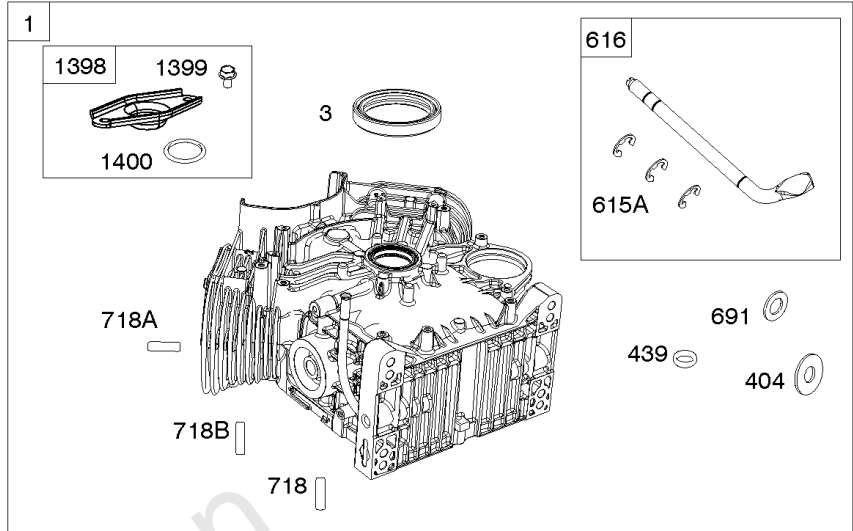

Cylinders, Crankshaft, Piston/Rings/Rods

REF NO	PART NO	QTY	DESCRIPTION
1	845799		CYLINDER ASSEMBLY
3	841596		SEAL, Oil -(Magneto Side)
12	846037		GASKET, Crankcase -Used After Code Date 13072100
12A	844107		GASKET, Crankcase -Used Before Code Date 13072200
12B	843969		GASKET, Crankcase -Used After Code Date 13072100
16	842551		CRANKSHAFT
24	796335		KEY, Flywheel -(Steel) -Used After Code Date 07122700
24	222698S		KEY, Flywheel -(Aluminum) -Used Before Code Date 07122800
25	841931		PISTON ASSEMBLY -(.020 Oversize)
25	809790		PISTON ASSEMBLY -(Standard)
26	809972		SET, Ring -(Standard)
26	841932		SET, Ring -(.020 Oversize)
27	807351		LOCK, Piston Pin
28	807361		PIN, Piston
29	809275		ROD, Connecting
32	807363		SCREW -(Connecting Rod)
227A	809984		LEVER, Governor Control
278	842122		WASHER -(Governor Control Lever)
377	691639		KEY, Woodruff
404	809436		WASHER -(Governor Crank)
439	692154		O-RING, Oil Gallery -(Crankcase Cover/Sump or Cylinder Assembly)
439A	846027		O-RING, Oil Gallery -(Crankcase Cover/Sump or Cylinder Assembly) -Used After Code Date 13072100
490	843433		BEARING, Magneto Side
505	690238		NUT -(Governor Lever)
523	842542		DIPSTICK
562	843344		BOLT -(Governor Lever) (M6x40mm)
615A	809533		RETAINER, Governor Shaft -(Cylinder)
616	844180		CRANK, Governor
691	809287		SEAL, Governor Shaft
718	690959		PIN, Locating -(Cylinder)
718A	809508		PIN, Locating -(Cylinder Head)
718B	845925		PIN, Locating -(Cylinder)
741	809432		GEAR, Timing
1036	-----		Label-Emissions -(Available From A Briggs & Stratton Authorized Dealer)

1036

1319

1330