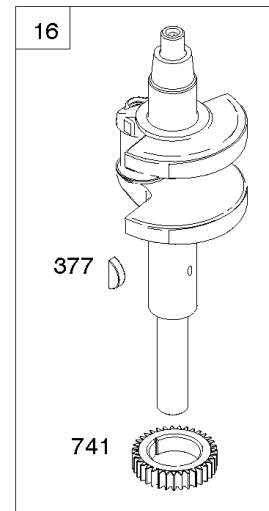

Cylinders, Crankshaft, Piston/Rings/Rods

REF NO	PART NO	QTY	DESCRIPTION
1	845799		CYLINDER ASSEMBLY
3	841596		SEAL, Oil -(Magneto Side)
12	846037		GASKET, Crankcase -Used After Code Date 13072100
12A	844107		GASKET, Crankcase -Used Before Code Date 13072200
12B	843969		GASKET, Crankcase -Used After Code Date 13072100
16	842551		CRANKSHAFT
24	796335		KEY, Flywheel -(Steel) -Used After Code Date 07122700
24	222698S		KEY, Flywheel -(Aluminum) -Used Before Code Date 07122800
25	841931		PISTON ASSEMBLY -(.020 Oversize)
25	809790		PISTON ASSEMBLY -(Standard)
26	809972		SET, Ring -(Standard)
26	841932		SET, Ring -(.020 Oversize)
27	807351		LOCK, Piston Pin
28	807361		PIN, Piston
29	809275		ROD, Connecting
32	807363		SCREW -(Connecting Rod)
227A	809984		LEVER, Governor Control
278	842122		WASHER -(Governor Control Lever)
377	691639		KEY, Woodruff
404	809436		WASHER -(Governor Crank)
439	692154		O-RING, Oil Gallery -(Crankcase Cover/Sump or Cylinder Assembly)
439A	846027		O-RING, Oil Gallery -(Crankcase Cover/Sump or Cylinder Assembly) -Used After Code Date 13072100
490	843433		BEARING, Magneto Side
505	690238		NUT -(Governor Lever)
523	842542		DIPSTICK
562	843344		BOLT -(Governor Lever) (M6x40mm)
615A	809533		RETAINER, Governor Shaft -(Cylinder)
616	844180		CRANK, Governor
691	809287		SEAL, Governor Shaft
718	690959		PIN, Locating -(Cylinder)
718A	809508		PIN, Locating -(Cylinder Head)
718B	845925		PIN, Locating -(Cylinder)
741	809432		GEAR, Timing
1036	-----		Label-Emissions -(Available From A Briggs & Stratton Authorized Dealer)

1036

1319

1330