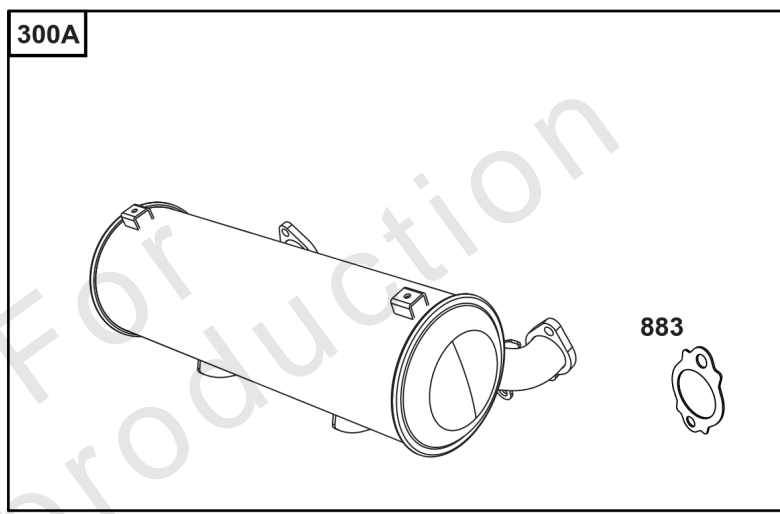

Starter Side Outlet Mufflers

REF NO	PART NO	QTY	DESCRIPTION
300	845741	1	MUFFLER -(High Mount) (Starter Side Outlet)
300A	847083	1	MUFFLER -(Starter Side Outlet) (EFI)
300B	847279		MUFFLER -(Side Mount) (Starter Side Outlet) (EFI)
415	596859	1	PLUG
436	842263	1	MANIFOLD, Exhaust
725	841132	1	SHIELD, Heat
728	692067	2	SCREW -(Heat Shield)
832	841682	1	GUARD, Muffler
836	841233	4	SCREW -(Muffler Guard)
883	809872	2	GASKET, Exhaust
884	841968	1	CLAMP, Muffler

Not For Reproduction