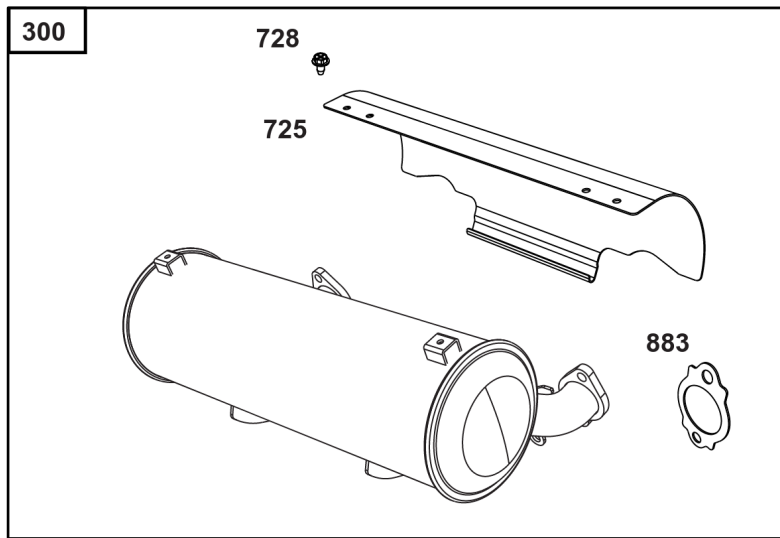

Starter Side Outlet Mufflers

REF NO	PART NO	QTY	DESCRIPTION
300	845741	1	MUFFLER -(High Mount) (Starter Side Outlet)
300A	847083	1	MUFFLER -(Starter Side Outlet) (EFI)
300B	847279		MUFFLER -(Side Mount) (Starter Side Outlet) (EFI)
415	596859	1	PLUG
436	842263	1	MANIFOLD, Exhaust
725	841132	1	SHIELD, Heat
728	692067	2	SCREW -(Heat Shield)
832	841682	1	GUARD, Muffler
836	841233	4	SCREW -(Muffler Guard)
883	809872	2	GASKET, Exhaust
884	841968	1	CLAMP, Muffler

Not For Reproduction