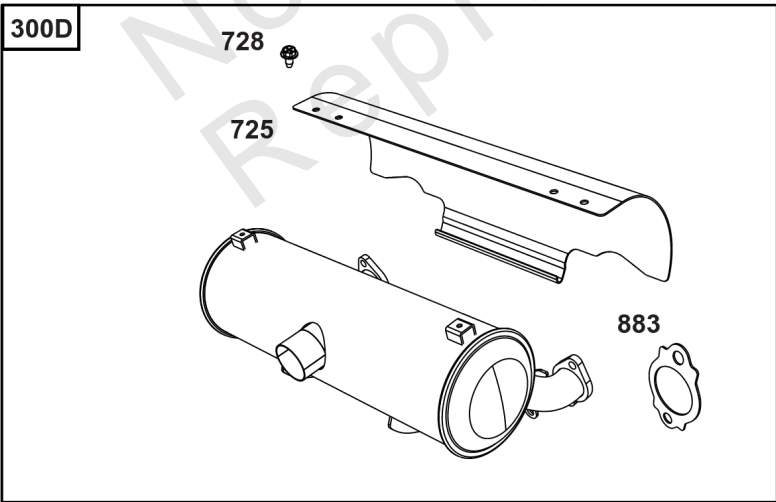

Center Outlet Mufflers

REF NO	PART NO	QTY	DESCRIPTION
22	807362	2	SCREW -(Muffler Bracket)
300	846443	1	MUFFLER -(Vertical Shaft) (Center Outlet) (304 Stainless Steel)
300A	847940	1	MUFFLER -(Vertical Shaft) (Center Outlet) (304 Stainless Steel) (Performance Muffler for 40 HP)
300B	846154	1	MUFFLER -(Horizontal Shaft) (High Mount) (Center Outlet)
300C	847922	1	MUFFLER -(Horizontal Shaft) (High Mount) (Center Outlet) (304 Stainless Steel) (Performance Muffler for 40 HP)
300D	846444	1	MUFFLER -(Horizontal Shaft) (High Mount) (Center Outlet) (304 Stainless Steel)
300E	847478	1	MUFFLER -(Horizontal Shaft) (High Mount) (Center Outlet) (O2 Sensor Port) (EFI)
355	844035	2	WASHER -(Muffler Bracket)
355A	691261	2	WASHER -(Muffler Bracket)
355B	691075	8	WASHER -(Muffler Bracket)
467	846149	4	SCREW -(Exhaust Manifold)
725	841132	1	SHIELD, Heat
725A	847229	1	SHIELD, Heat
728	692067	2	SCREW -(Heat Shield)
740	690941	5	NUT
819	692062	2	SCREW -(Muffler Bracket)
863	848296	1	BRACKET, Muffler
863A	843487	1	BRACKET, Muffler
863B	848296	1	BRACKET, Muffler
883	809872	2	GASKET, Exhaust
1507	848297	1	STUD -(Muffler Bracket)
1507A	848298	2	STUD -(Muffler Bracket)
1507B	846324	2	STUD -(Muffler Bracket)