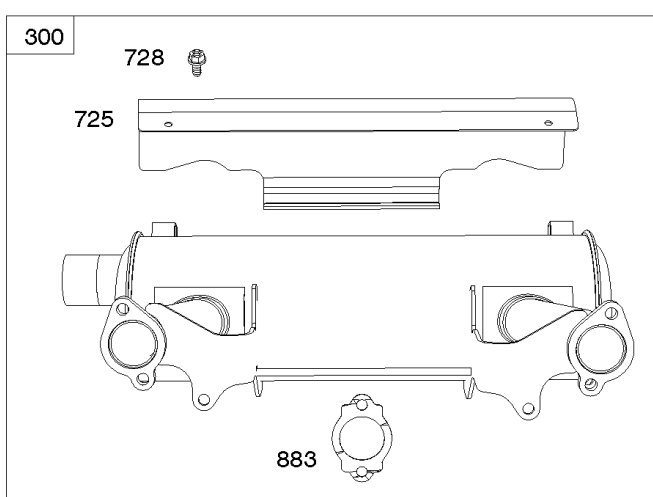

Intake Manifold, Intake Elbows, Muffler

REF NO	PART NO	QTY	DESCRIPTION
11	842541		TUBE, Breather
50	844341		MANIFOLD, Intake
51	809910		GASKET, Intake -(Intake Hole Diameter - 30mm)
51A	841592		GASKET, Intake
54	844656		SCREW -(Intake Manifold) (M8x69mm) -Used After Code Date 10092900
122	846245		SPACER, Carburetor
163	807375		GASKET, Air Cleaner -(Carburetor Side)
186	691764		CONNECTOR-HOSE -(Intake Manifold) (Sealant Patch)
186	844568		CONNECTOR, Hose -(Intake Manifold) (Without Sealant Patch)
186A	845121		CONNECTOR, Hose -(EVAP)
415	794903		PLUG
431	842528		ADAPTER, Air Cleaner
437	809743		SCREW -(Exhaust Manifold) (M8x25mm)
527	845268		CLAMP, Hose -(Purge Line Hose) -Used Before Code Date 10070700
587A	807116		CLAMP, Tube -(Purge Line Hose)
601	844405		CLAMP, Hose -(Breather Tube) -Used After Code Date 07121300
601E	841499		CLAMP, Hose -(Breather Tube) -Used Before Code Date 07121400
613	692062		SCREW -(Muffler) (M8x18mm)
725	841132		SHIELD, Heat
728	692067		SCREW -(Heat Shield)
883	809872		GASKET, Exhaust
964A	590799		CAP, Connector -(EVAP)
1130	841590		STUD -(Intake Manifold) -Used Before Code Date 10093000
1174	842067		NUT -(Intake Manifold) -Used Before Code Date 10093000
1425	844712		HOSE, Purge Line