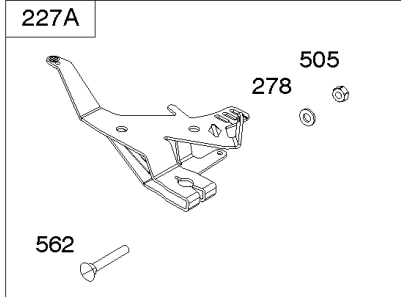

1036

1319

1330

Cylinders, Crankshaft, Piston/Rings/Rods

REF NO	PART NO	QTY	DESCRIPTION
1	845799		CYLINDER ASSEMBLY
3	841596		SEAL, Oil -(Magneto Side)
12	846037		GASKET, Crankcase -Used After Code Date 13072100
12A	844107		GASKET, Crankcase -Used Before Code Date 13072200
12B	843969		GASKET, Crankcase -Used After Code Date 13072100
16	842551		CRANKSHAFT
24	796335		KEY, Flywheel -(Steel) -Used After Code Date 07122700
24	222698S		KEY, Flywheel -(Aluminum) -Used Before Code Date 07122800
25	841931		PISTON ASSEMBLY -(.020 Oversize)
25	809790		PISTON ASSEMBLY -(Standard)
26	809972		SET, Ring -(Standard)
26	841932		SET, Ring -(.020 Oversize)
27	807351		LOCK, Piston Pin
28	807361		PIN, Piston
29	809275		ROD, Connecting
32	807363		SCREW -(Connecting Rod)
227A	809984		LEVER, Governor Control
278	842122		WASHER -(Governor Control Lever)
377	691639		KEY, Woodruff
404	809436		WASHER -(Governor Crank)
439	692154		O-RING, Oil Gallery -(Crankcase Cover/Sump or Cylinder Assembly)
439A	846027		O-RING, Oil Gallery -(Crankcase Cover/Sump or Cylinder Assembly) -Used After Code Date 13072100
490	843433		BEARING, Magneto Side
505	690238		NUT -(Governor Lever)
523	842542		DIPSTICK
562	843344		BOLT -(Governor Lever) (M6x40mm)
615A	809533		RETAINER, Governor Shaft -(Cylinder)
616	844180		CRANK, Governor
691	809287		SEAL, Governor Shaft
718	690959		PIN, Locating -(Cylinder)
718A	809508		PIN, Locating -(Cylinder Head)
718B	845925		PIN, Locating -(Cylinder)
741	809432		GEAR, Timing
1036	-----		Label-Emissions -(Available From A Briggs & Stratton Authorized Dealer)