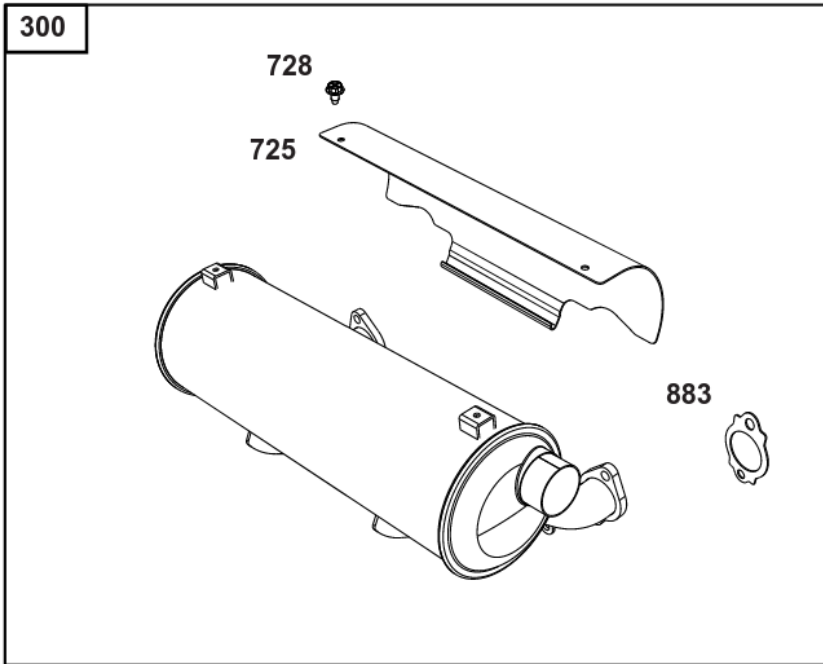

## Lubrication

REF NO	PART NO	QTY	DESCRIPTION
186	796532	1	CONNECTOR, Hose -(Threaded Engine Block Connector for EZ-Oil Drain Hose)(Order hose separate)
239	690233	1	SWITCH, Oil Pressure -(2-4 PSI Normally-Closed Switch)
239A	491657S	1	SWITCH, Oil Pressure -(3-5 PSI Normally-Closed Switch)
239B	841281	1	SWITCH, Oil Pressure -(7-10 PSI Normally-Closed Switch)
239C	694115	1	SWITCH, Oil Pressure -(9-13 PSI Normally-Closed Switch)
239D	697049	1	SWITCH, Oil Pressure -(3-6 PSI Normally-Open Switch)
460	1761386YP	1	CONNECTOR, Filter Adapter -(Oil Drain Valve) (Fitting M14, 90 Degree 9/16 JIC)
460A	5100366SM	1	METRIC ADAPTER, M14-1 -(Threaded engine block adapter M14 to 3/8 for EZ-Oil Drain connector) (order 796532 separate)
512	594200	1	HOSE, Oil Drain -(EZ-Oil Drain Hose, 10.5") (Order threaded engine block connector separate)
512	593635	1	HOSE, Oil Drain -(EZ-Oil Drain Hose, 13.75") (Order threaded engine block connector separate)
512B	1723165SM	1	HOSE, Oil Drain, 10-1/2" Long, 3/8-18 Fittings -(10.5")
512C	5048681SM	1	HOSE, OIL DRAIN -(12.5")
517	593633	1	RETAINER, Oil Drain
1346	844802	1	VALVE, Oil Drain Shut Off
1346A	492031	1	VALVE, Oil Drain Shut Off
1505	100169		OIL-1QT VANGUARD (CASE) -(1 qt. Bottle)
1505A	100170		OIL-5QT VANGUARD (CASE) -(5 qt. Bottle)