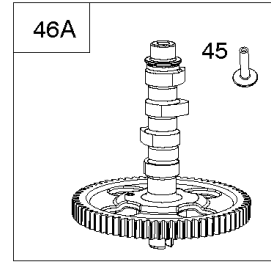

## Alternator, Regulators, Starter Motor, Harness's

REF NO	PART NO	QTY	DESCRIPTION
24A	843837		KEY, Flywheel -(Offset Key) (Aluminum) -Used Before Code Date 06111500
309	845761		MOTOR, Starter
333	845126		ARMATURE, Magneto -Used After Code Date 06111400
333A	843860		ARMATURE, Magneto -(Includes Offset Flywheel Key) -Used Before Code Date 06111500
334	692066		SCREW -(Magneto Armature) (M4x23mm)
344	841233		SCREW -(Cable Clamp) (M6x10mm)
474	846882		ALTERNATOR
501	593843		REGULATOR
526	690717		SCREW -(Regulator) (M6x30mm)
529	690744		GROMMET -(Magneto Armature Wires)
578	846899		WIRE ASSEMBLY -(Regulator to Starter Motor) (Red) -Used After Code Date 15110100
587	846866		CLAMP, Cable
635	692076		BOOT, Spark Plug
697	690711		SCREW -(Starter Motor) (Drive Cap)
789A	809906		HARNESS, Wiring
893	845758		NUT -(Starter Solenoid)
920	846737		SOLENOID, Starter
1054	280275		TIE, Cable
1059A	698516		KIT, Screw/Washer -(Alternator)
1119	691552		SCREW -(Alternator) (M4x30mm)
1336	841015		SHIELD, Wire Protective