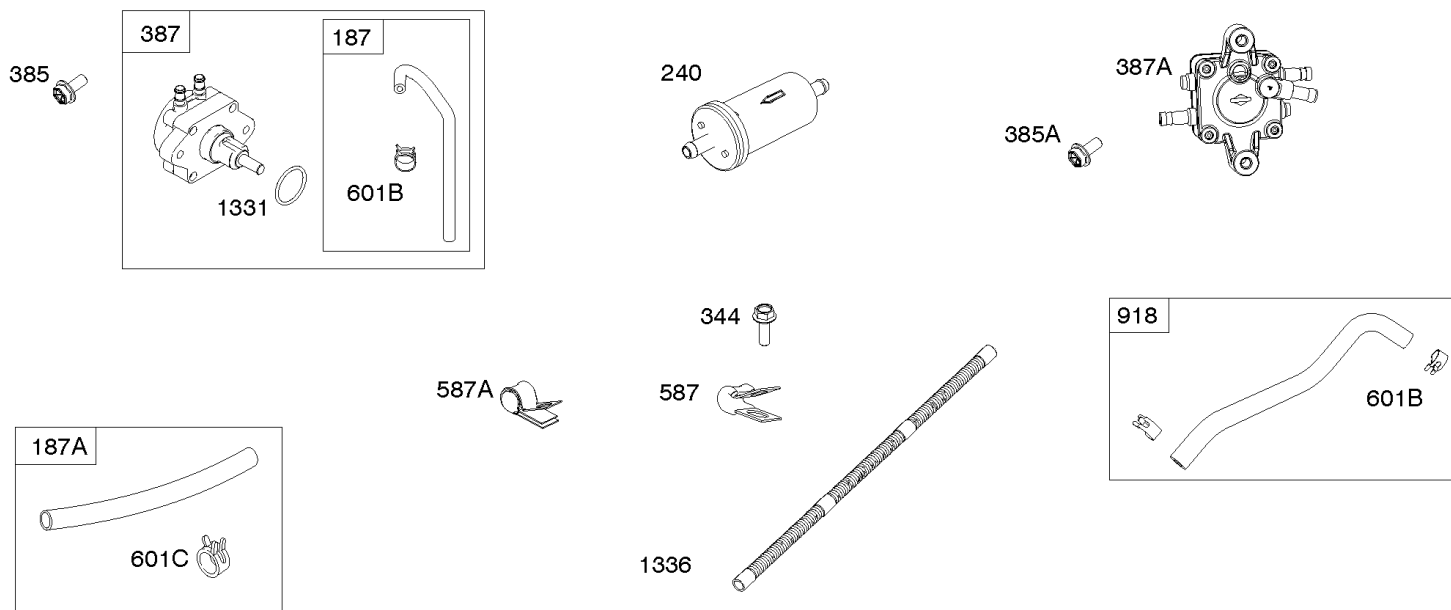

- 117A: Pin
- L = #114
- R = #120
- 118: Pin
- L = #108
- R = #110
- 118A: Pin
- L = #108
- R = #114