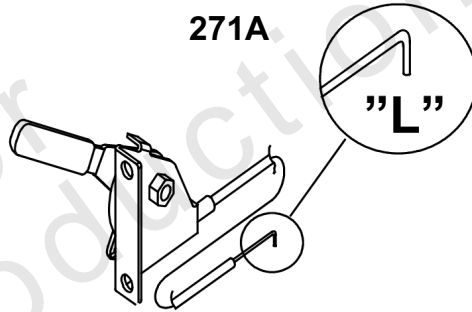

265

265A

416

267

268

269

269A

270

271

271A

271B

1413

493

1502