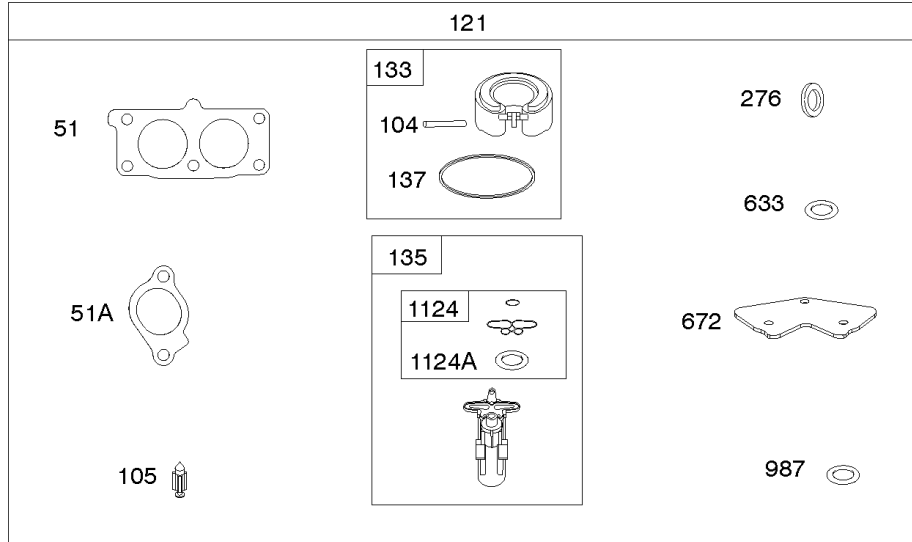

## Camshaft, Crankcase Covers

REF NO	PART NO	QTY	DESCRIPTION
4	845176		SUMP, Engine
12	846037		GASKET, Crankcase -Used After Code Date 13072100
12A	844107		GASKET, Crankcase -Used Before Code Date 13072200
12B	843969		GASKET, Crankcase -Used After Code Date 13072100
15	807392		PLUG, Oil Drain
20	841596		SEAL, Oil -(PTO Side)
22	690676		SCREW -(Crankcase Cover/Sump) (M8x63mm) -Used After Code Date 10032300
22	807362		SCREW -(Crankcase Cover/Sump) (M8x50mm) -Used Before Code Date 10032400
45	809785		TAPPET, Valve
46	809879		CAMSHAFT
219	809426		GEAR, Governor
220	841608		WASHER -(Governor Gear)
221	841026		CUP, Governor
239	841281		SWITCH, Oil Pressure
415	794903		PLUG
439	692154		O-RING, Oil Gallery -(Crankcase Cover/Sump or Cylinder Assembly)
439A	846027		O-RING, Oil Gallery -(Crankcase Cover/Sump or Cylinder Assembly) -Used After Code Date 13072100
596	807385		SCREW -(Oil Pump)
615	698290		RETAINER, Governor Shaft -(Crankcase Cover/Sump)
750	842537		SCREW -(Oil Pump Cover)
943	842538		SEAL, O-Ring -(Oil Pump Cover)
965	842536		COVER, Oil Pump
1017	842535		SCREEN, Oil Pump
1024	-----		Pump-Oil -(NO LONGER AVAILABLE) -Used Before Code Date 13012800
1024	846026		PUMP, Oil -Used After Code Date 13012700