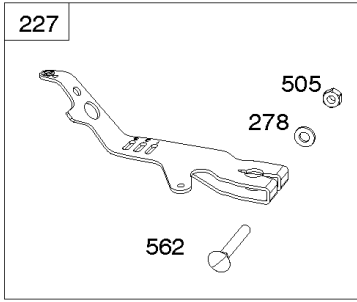

Cylinders, Crankshaft, Piston/Rings/Rods

REF NO	PART NO	QTY	DESCRIPTION
1	845799		CYLINDER ASSEMBLY
3	841596		SEAL, Oil -(Magneto Side)
12	846037		GASKET, Crankcase -Used After Code Date 13072100
12A	844107		GASKET, Crankcase -Used Before Code Date 13072200
12B	843969		GASKET, Crankcase -Used After Code Date 13072100
16	842551		CRANKSHAFT
24	796335		KEY, Flywheel -(Steel) -Used After Code Date 07122700
24	222698S		KEY, Flywheel -(Aluminum) -Used Before Code Date 07122800
25	841931		PISTON ASSEMBLY -(.020 Oversize)
25	809790		PISTON ASSEMBLY -(Standard)
26	809972		SET, Ring -(Standard)
26	841932		SET, Ring -(.020 Oversize)
27	807351		LOCK, Piston Pin
28	807361		PIN, Piston
29	809275		ROD, Connecting
32	807363		SCREW -(Connecting Rod)
227A	809984		LEVER, Governor Control
278	842122		WASHER -(Governor Control Lever)
377	691639		KEY, Woodruff
404	809436		WASHER -(Governor Crank)
439	692154		O-RING, Oil Gallery -(Crankcase Cover/Sump or Cylinder Assembly)
439A	846027		O-RING, Oil Gallery -(Crankcase Cover/Sump or Cylinder Assembly) -Used After Code Date 13072100
490	843433		BEARING, Magneto Side
505	690238		NUT -(Governor Lever)
523	842542		DIPSTICK
562	843344		BOLT -(Governor Lever) (M6x40mm)
615A	809533		RETAINER, Governor Shaft -(Cylinder)
616	844180		CRANK, Governor
691	809287		SEAL, Governor Shaft
718	690959		PIN, Locating -(Cylinder)
718A	809508		PIN, Locating -(Cylinder Head)
718B	845925		PIN, Locating -(Cylinder)
741	809432		GEAR, Timing
1036	-----		Label-Emissions -(Available From A Briggs & Stratton Authorized Dealer)

1036

1319

1330