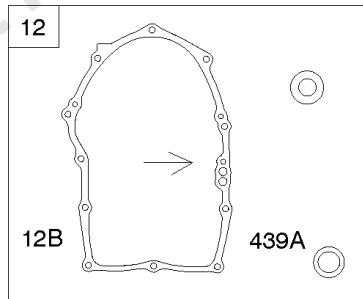

Cylinders, Crankshaft, Piston/Rings/Rods

REF NO	PART NO	QTY	DESCRIPTION
1	845799		CYLINDER ASSEMBLY
3	841596		SEAL, Oil -(Magneto Side)
12	846037		GASKET, Crankcase -Used After Code Date 13072100
12A	844107		GASKET, Crankcase -Used Before Code Date 13072200
12B	843969		GASKET, Crankcase -Used After Code Date 13072100
16	842551		CRANKSHAFT
24	796335		KEY, Flywheel -(Steel) -Used After Code Date 07122700
24	222698S		KEY, Flywheel -(Aluminum) -Used Before Code Date 07122800
25	841931		PISTON ASSEMBLY -(.020 Oversize)
25	809790		PISTON ASSEMBLY -(Standard)
26	809972		SET, Ring -(Standard)
26	841932		SET, Ring -(.020 Oversize)
27	807351		LOCK, Piston Pin
28	807361		PIN, Piston
29	809275		ROD, Connecting
32	807363		SCREW -(Connecting Rod)
227A	809984		LEVER, Governor Control
278	842122		WASHER -(Governor Control Lever)
377	691639		KEY, Woodruff
404	809436		WASHER -(Governor Crank)
439	692154		O-RING, Oil Gallery -(Crankcase Cover/Sump or Cylinder Assembly)
439A	846027		O-RING, Oil Gallery -(Crankcase Cover/Sump or Cylinder Assembly) -Used After Code Date 13072100
490	843433		BEARING, Magneto Side
505	690238		NUT -(Governor Lever)
523	842542		DIPSTICK
562	843344		BOLT -(Governor Lever) (M6x40mm)
615A	809533		RETAINER, Governor Shaft -(Cylinder)
616	844180		CRANK, Governor
691	809287		SEAL, Governor Shaft
718	690959		PIN, Locating -(Cylinder)
718A	809508		PIN, Locating -(Cylinder Head)
718B	845925		PIN, Locating -(Cylinder)
741	809432		GEAR, Timing
1036	-----		Label-Emissions -(Available From A Briggs & Stratton Authorized Dealer)

1036

1319

1330