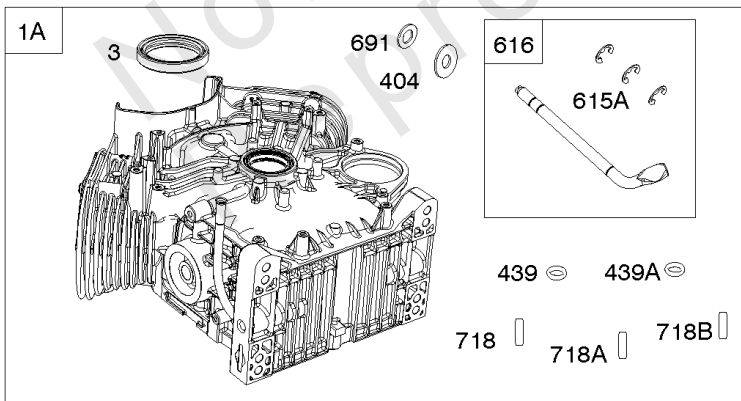

1036

1319

1330

Cylinders, Crankshaft, Piston/Rings/Rods

REF NO	PART NO	QTY	DESCRIPTION
1	845799		CYLINDER ASSEMBLY
3	841596		SEAL, Oil -(Magneto Side)
12	846037		GASKET, Crankcase -Used After Code Date 13072100
12A	844107		GASKET, Crankcase -Used Before Code Date 13072200
12B	843969		GASKET, Crankcase -Used After Code Date 13072100
16	842551		CRANKSHAFT
24	796335		KEY, Flywheel -(Steel) -Used After Code Date 07122700
24	222698S		KEY, Flywheel -(Aluminum) -Used Before Code Date 07122800
25	841931		PISTON ASSEMBLY -(.020 Oversize)
25	809790		PISTON ASSEMBLY -(Standard)
26	809972		SET, Ring -(Standard)
26	841932		SET, Ring -(.020 Oversize)
27	807351		LOCK, Piston Pin
28	807361		PIN, Piston
29	809275		ROD, Connecting
32	807363		SCREW -(Connecting Rod)
227A	809984		LEVER, Governor Control
278	842122		WASHER -(Governor Control Lever)
377	691639		KEY, Woodruff
404	809436		WASHER -(Governor Crank)
439	692154		O-RING, Oil Gallery -(Crankcase Cover/Sump or Cylinder Assembly)
439A	846027		O-RING, Oil Gallery -(Crankcase Cover/Sump or Cylinder Assembly) -Used After Code Date 13072100
490	843433		BEARING, Magneto Side
505	690238		NUT -(Governor Lever)
523	842542		DIPSTICK
562	843344		BOLT -(Governor Lever) (M6x40mm)
615A	809533		RETAINER, Governor Shaft -(Cylinder)
616	844180		CRANK, Governor
691	809287		SEAL, Governor Shaft
718	690959		PIN, Locating -(Cylinder)
718A	809508		PIN, Locating -(Cylinder Head)
718B	845925		PIN, Locating -(Cylinder)
741	809432		GEAR, Timing
1036	-----		Label-Emissions -(Available From A Briggs & Stratton Authorized Dealer)