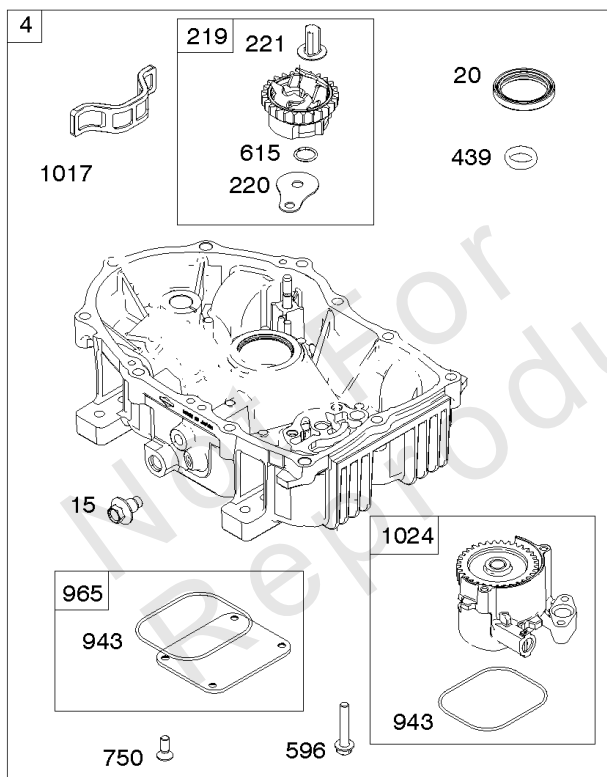

Camshaft, Crankcase Covers

REF NO	PART NO	QTY	DESCRIPTION
4	845176		SUMP, Engine
12	846037		GASKET, Crankcase -Used After Code Date 13072100
12A	844107		GASKET, Crankcase -Used Before Code Date 13072200
12B	843969		GASKET, Crankcase -Used After Code Date 13072100
15	807392		PLUG, Oil Drain
20	841596		SEAL, Oil -(PTO Side)
22	690676		SCREW -(Crankcase Cover/Sump) (M8x63mm) -Used After Code Date 10032300
22	807362		SCREW -(Crankcase Cover/Sump) (M8x50mm) -Used Before Code Date 10032400
45	809785		TAPPET, Valve
46	809879		CAMSHAFT
219	809426		GEAR, Governor
220	841608		WASHER -(Governor Gear)
221	841026		CUP, Governor
239	841281		SWITCH, Oil Pressure
415	794903		PLUG
439	692154		O-RING, Oil Gallery -(Crankcase Cover/Sump or Cylinder Assembly)
439A	846027		O-RING, Oil Gallery -(Crankcase Cover/Sump or Cylinder Assembly) -Used After Code Date 13072100
596	807385		SCREW -(Oil Pump)
615	698290		RETAINER, Governor Shaft -(Crankcase Cover/Sump)
750	842537		SCREW -(Oil Pump Cover)
943	842538		SEAL, O-Ring -(Oil Pump Cover)
965	842536		COVER, Oil Pump
1017	842535		SCREEN, Oil Pump
1024	-----		Pump-Oil -(NO LONGER AVAILABLE) -Used Before Code Date 13012800
1024	846026		PUMP, Oil -Used After Code Date 13012700