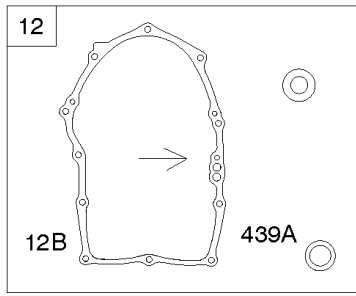

789

789A

789B

Alternator, Regulators, Starter Motor, Harness's

REF NO	PART NO	QTY	DESCRIPTION
24A	843837		KEY, Flywheel -(Offset Key) (Aluminum) -Used Before Code Date 06111500
309	845761		MOTOR, Starter
333	845126		ARMATURE, Magneto -Used After Code Date 06111400
333A	843860		ARMATURE, Magneto -(Includes Offset Flywheel Key) -Used Before Code Date 06111500
334	692066		SCREW -(Magneto Armature) (M4x23mm)
344	841233		SCREW -(Cable Clamp) (M6x10mm)
474	846882		ALTERNATOR
501	593843		REGULATOR
526	690717		SCREW -(Regulator) (M6x30mm)
529	690744		GROMMET -(Magneto Armature Wires)
578	846899		WIRE ASSEMBLY -(Regulator to Starter Motor) (Red) -Used After Code Date 15110100
587	846866		CLAMP, Cable
635	692076		BOOT, Spark Plug
697	690711		SCREW -(Starter Motor) (Drive Cap)
789A	809906		HARNESS, Wiring
893	845758		NUT -(Starter Solenoid)
920	846737		SOLENOID, Starter
1054	280275		TIE, Cable
1059A	698516		KIT, Screw/Washer -(Alternator)
1119	691552		SCREW -(Alternator) (M4x30mm)
1336	841015		SHIELD, Wire Protective