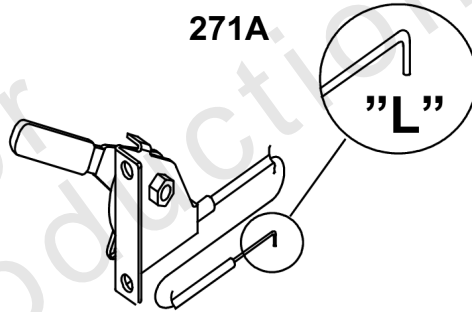

265

265A

416

267

268

269

269A

270

271

271A

"L"

271B

"Z"

1413

493

1502