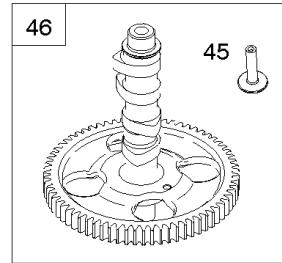

789

789A

789B

Alternator, Regulators, Starter Motor, Harness's

REF NO	PART NO	QTY	DESCRIPTION
24A	843837		KEY, Flywheel -(Offset Key) (Aluminum) -Used Before Code Date 06111500
309	845761		MOTOR, Starter
333	845126		ARMATURE, Magneto -Used After Code Date 06111400
333A	843860		ARMATURE, Magneto -(Includes Offset Flywheel Key) -Used Before Code Date 06111500
334	692066		SCREW -(Magneto Armature) (M4x23mm)
344	841233		SCREW -(Cable Clamp) (M6x10mm)
474	846882		ALTERNATOR
501	593843		REGULATOR
526	690717		SCREW -(Regulator) (M6x30mm)
529	690744		GROMMET -(Magneto Armature Wires)
578	846899		WIRE ASSEMBLY -(Regulator to Starter Motor) (Red) -Used After Code Date 15110100
587	846866		CLAMP, Cable
635	692076		BOOT, Spark Plug
697	690711		SCREW -(Starter Motor) (Drive Cap)
789A	809906		HARNESS, Wiring
893	845758		NUT -(Starter Solenoid)
920	846737		SOLENOID, Starter
1054	280275		TIE, Cable
1059A	698516		KIT, Screw/Washer -(Alternator)
1119	691552		SCREW -(Alternator) (M4x30mm)
1336	841015		SHIELD, Wire Protective