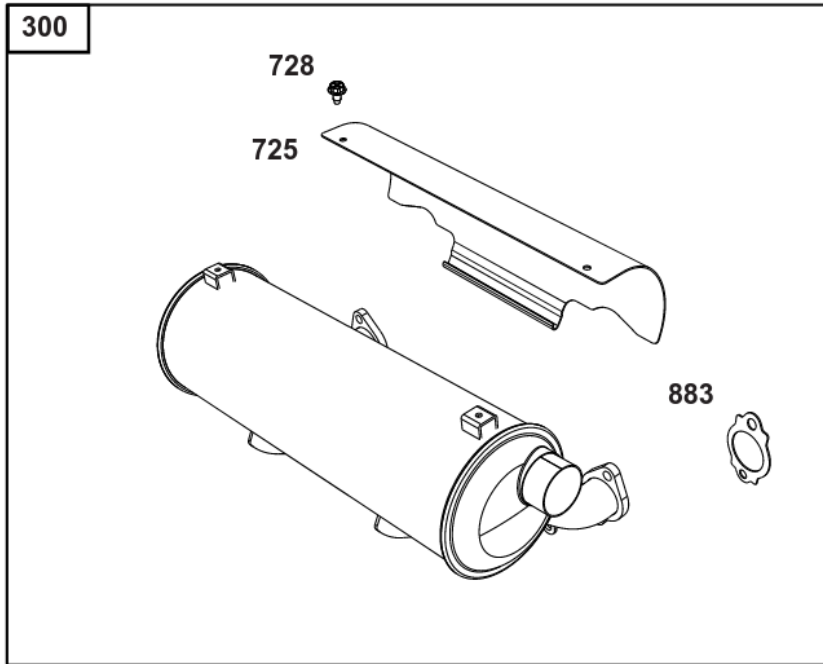

Not For
Reproduction

Lubrication

REF NO	PART NO	QTY	DESCRIPTION
186	796532	1	CONNECTOR, Hose -(Threaded Engine Block Connector for EZ-Oil Drain Hose)(Order hose separate)
239	690233	1	SWITCH, Oil Pressure -(2-4 PSI Normally-Closed Switch)
239A	491657S	1	SWITCH, Oil Pressure -(3-5 PSI Normally-Closed Switch)
239B	841281	1	SWITCH, Oil Pressure -(7-10 PSI Normally-Closed Switch)
239C	694115	1	SWITCH, Oil Pressure -(9-13 PSI Normally-Closed Switch)
239D	697049	1	SWITCH, Oil Pressure -(3-6 PSI Normally-Open Switch)
460	1761386YP	1	CONNECTOR, Filter Adapter -(Oil Drain Valve) (Fitting M14, 90 Degree 9/16 JIC)
460A	5100366SM	1	METRIC ADAPTER, M14-1 -(Threaded engine block adapter M14 to 3/8 for EZ-Oil Drain connector) (order 796532 separate)
512	594200	1	HOSE, Oil Drain -(EZ-Oil Drain Hose, 10.5") (Order threaded engine block connector separate)
512	593635	1	HOSE, Oil Drain -(EZ-Oil Drain Hose, 13.75") (Order threaded engine block connector separate)
512B	1723165SM	1	HOSE, Oil Drain, 10-1/2" Long, 3/8-18 Fittings -(10.5")
512C	5048681SM	1	HOSE, OIL DRAIN -(12.5")
517	593633	1	RETAINER, Oil Drain
1346	844802	1	VALVE, Oil Drain Shut Off
1346A	492031	1	VALVE, Oil Drain Shut Off
1505	100169		OIL-1QT VANGUARD (CASE) -(1 qt. Bottle)
1505A	100170		OIL-5QT VANGUARD (CASE) -(5 qt. Bottle)