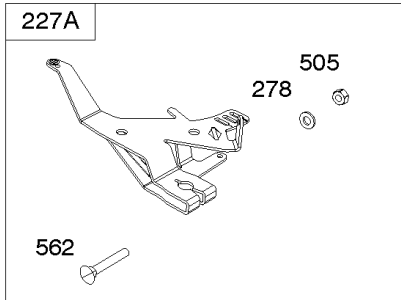

1036

1319

1330

Cylinders, Crankshaft, Piston/Rings/Rods

REF NO	PART NO	QTY	DESCRIPTION
1	845799		CYLINDER ASSEMBLY
3	841596		SEAL, Oil -(Magneto Side)
12	846037		GASKET, Crankcase -Used After Code Date 13072100
12A	844107		GASKET, Crankcase -Used Before Code Date 13072200
12B	843969		GASKET, Crankcase -Used After Code Date 13072100
16	842551		CRANKSHAFT
24	796335		KEY, Flywheel -(Steel) -Used After Code Date 07122700
24	222698S		KEY, Flywheel -(Aluminum) -Used Before Code Date 07122800
25	841931		PISTON ASSEMBLY -(.020 Oversize)
25	809790		PISTON ASSEMBLY -(Standard)
26	809972		SET, Ring -(Standard)
26	841932		SET, Ring -(.020 Oversize)
27	807351		LOCK, Piston Pin
28	807361		PIN, Piston
29	809275		ROD, Connecting
32	807363		SCREW -(Connecting Rod)
227A	809984		LEVER, Governor Control
278	842122		WASHER -(Governor Control Lever)
377	691639		KEY, Woodruff
404	809436		WASHER -(Governor Crank)
439	692154		O-RING, Oil Gallery -(Crankcase Cover/Sump or Cylinder Assembly)
439A	846027		O-RING, Oil Gallery -(Crankcase Cover/Sump or Cylinder Assembly) -Used After Code Date 13072100
490	843433		BEARING, Magneto Side
505	690238		NUT -(Governor Lever)
523	842542		DIPSTICK
562	843344		BOLT -(Governor Lever) (M6x40mm)
615A	809533		RETAINER, Governor Shaft -(Cylinder)
616	844180		CRANK, Governor
691	809287		SEAL, Governor Shaft
718	690959		PIN, Locating -(Cylinder)
718A	809508		PIN, Locating -(Cylinder Head)
718B	845925		PIN, Locating -(Cylinder)
741	809432		GEAR, Timing
1036	-----		Label-Emissions -(Available From A Briggs & Stratton Authorized Dealer)