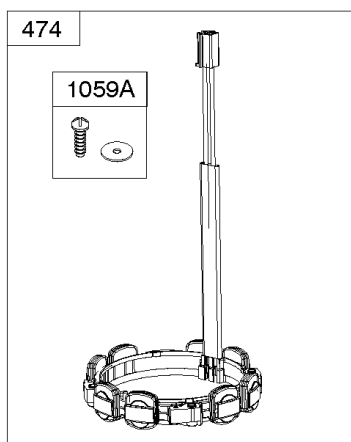

789

789A

789B

Alternator, Regulators, Starter Motor, Harness's

REF NO	PART NO	QTY	DESCRIPTION
24A	843837		KEY, Flywheel -(Offset Key) (Aluminum) -Used Before Code Date 06111500
309	845761		MOTOR, Starter
333	845126		ARMATURE, Magneto -Used After Code Date 06111400
333A	843860		ARMATURE, Magneto -(Includes Offset Flywheel Key) -Used Before Code Date 06111500
334	692066		SCREW -(Magneto Armature) (M4x23mm)
344	841233		SCREW -(Cable Clamp) (M6x10mm)
474	846882		ALTERNATOR
501	593843		REGULATOR
526	690717		SCREW -(Regulator) (M6x30mm)
529	690744		GROMMET -(Magneto Armature Wires)
578	846899		WIRE ASSEMBLY -(Regulator to Starter Motor) (Red) -Used After Code Date 15110100
587	846866		CLAMP, Cable
635	692076		BOOT, Spark Plug
697	690711		SCREW -(Starter Motor) (Drive Cap)
789A	809906		HARNESS, Wiring
893	845758		NUT -(Starter Solenoid)
920	846737		SOLENOID, Starter
1054	280275		TIE, Cable
1059A	698516		KIT, Screw/Washer -(Alternator)
1119	691552		SCREW -(Alternator) (M4x30mm)
1336	841015		SHIELD, Wire Protective