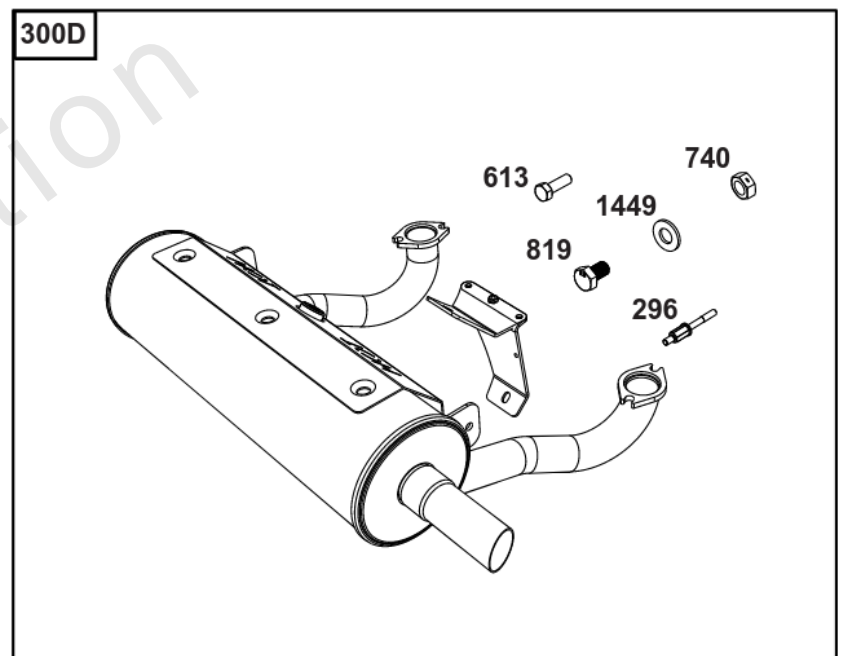

Not For
Reproduction

Lubrication

REF NO	PART NO	QTY	DESCRIPTION
186	796532	1	CONNECTOR, Hose -(Threaded Engine Block Connector for EZ-Oil Drain Hose)(Order hose separate)
239	690233	1	SWITCH, Oil Pressure -(2-4 PSI Normally-Closed Switch)
239A	491657S	1	SWITCH, Oil Pressure -(3-5 PSI Normally-Closed Switch)
239B	841281	1	SWITCH, Oil Pressure -(7-10 PSI Normally-Closed Switch)
239C	694115	1	SWITCH, Oil Pressure -(9-13 PSI Normally-Closed Switch)
239D	697049	1	SWITCH, Oil Pressure -(3-6 PSI Normally-Open Switch)
460	1761386YP	1	CONNECTOR, Filter Adapter -(Oil Drain Valve) (Fitting M14, 90 Degree 9/16 JIC)
460A	5100366SM	1	METRIC ADAPTER, M14-1 -(Threaded engine block adapter M14 to 3/8 for EZ-Oil Drain connector) (order 796532 separate)
512	594200	1	HOSE, Oil Drain -(EZ-Oil Drain Hose, 10.5") (Order threaded engine block connector separate)
512	593635	1	HOSE, Oil Drain -(EZ-Oil Drain Hose, 13.75") (Order threaded engine block connector separate)
512B	1723165SM	1	HOSE, Oil Drain, 10-1/2" Long, 3/8-18 Fittings -(10.5")
512C	5048681SM	1	HOSE, OIL DRAIN -(12.5")
517	593633	1	RETAINER, Oil Drain
1346	844802	1	VALVE, Oil Drain Shut Off
1346A	492031	1	VALVE, Oil Drain Shut Off
1505	100169		OIL-1QT VANGUARD (CASE) -(1 qt. Bottle)
1505A	100170		OIL-5QT VANGUARD (CASE) -(5 qt. Bottle)