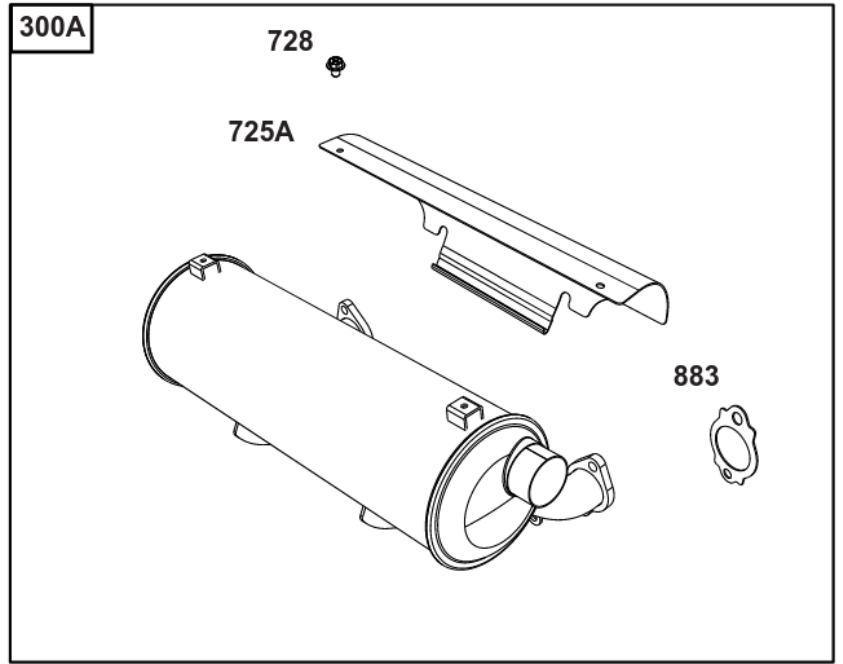

Not For
Reproduction

Lubrication

REF NO	PART NO	QTY	DESCRIPTION
186	796532	1	CONNECTOR, Hose -(Threaded Engine Block Connector for EZ-Oil Drain Hose)(Order hose separate)
239	690233	1	SWITCH, Oil Pressure -(2-4 PSI Normally-Closed Switch)
239A	491657S	1	SWITCH, Oil Pressure -(3-5 PSI Normally-Closed Switch)
239B	841281	1	SWITCH, Oil Pressure -(7-10 PSI Normally-Closed Switch)
239C	694115	1	SWITCH, Oil Pressure -(9-13 PSI Normally-Closed Switch)
239D	697049	1	SWITCH, Oil Pressure -(3-6 PSI Normally-Open Switch)
460	1761386YP	1	CONNECTOR, Filter Adapter -(Oil Drain Valve) (Fitting M14, 90 Degree 9/16 JIC)
460A	5100366SM	1	METRIC ADAPTER, M14-1 -(Threaded engine block adapter M14 to 3/8 for EZ-Oil Drain connector) (order 796532 separate)
512	594200	1	HOSE, Oil Drain -(EZ-Oil Drain Hose, 10.5") (Order threaded engine block connector separate)
512	593635	1	HOSE, Oil Drain -(EZ-Oil Drain Hose, 13.75") (Order threaded engine block connector separate)
512B	1723165SM	1	HOSE, Oil Drain, 10-1/2" Long, 3/8-18 Fittings -(10.5")
512C	5048681SM	1	HOSE, OIL DRAIN -(12.5")
517	593633	1	RETAINER, Oil Drain
1346	844802	1	VALVE, Oil Drain Shut Off
1346A	492031	1	VALVE, Oil Drain Shut Off
1505	100169		OIL-1QT VANGUARD (CASE) -(1 qt. Bottle)
1505A	100170		OIL-5QT VANGUARD (CASE) -(5 qt. Bottle)