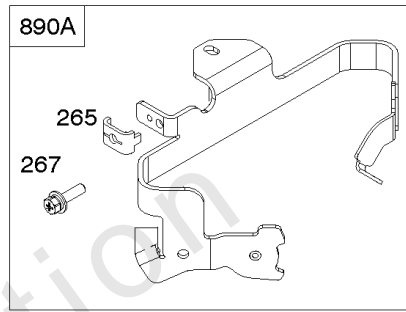

Control Brackets, Springs/Rods, Air Guides

REF NO	PART NO	QTY	DESCRIPTION
98	843550		KIT, Idle Speed -(Control Bracket)
188	807084		SCREW -(Control Bracket) (M6x14mm)
202	842533		LINK, Mechanical Governor
209	843561		SPRING, Governor -(Brown)
211A	690707		SPRING, Governed Idle -(Control Bracket) (White)
215	809728		GUIDE, Air -(Cylinder 1)
215A	809739		GUIDE, Air
215C	809738		GUIDE, Air -(Cylinder #1)
215D	809897		GUIDE, Air -(Cylinder #2)
215B	809737		GUIDE, Air -(Cylinder 2)
216	809788		LINK, Choke -Used Before Code Date 11030100
222A	841527		BRACKET, Control
232	843248		SPRING/LINK, Governor
265	691024		CLAMP, Casing
267	841552		SCREW -(Casing Clamp) (M5x20mm)
890A	843358		BRACKET, Support
1334	690677		SCREW -(Air Guide) (M4x12mm)
1334A	692062		SCREW -(Air Guide) (M8x18mm)
1334B	807084		SCREW -(Air Guide) (M6x14mm)
1334C	841233		SCREW -(Air Guide) (M6x10mm)