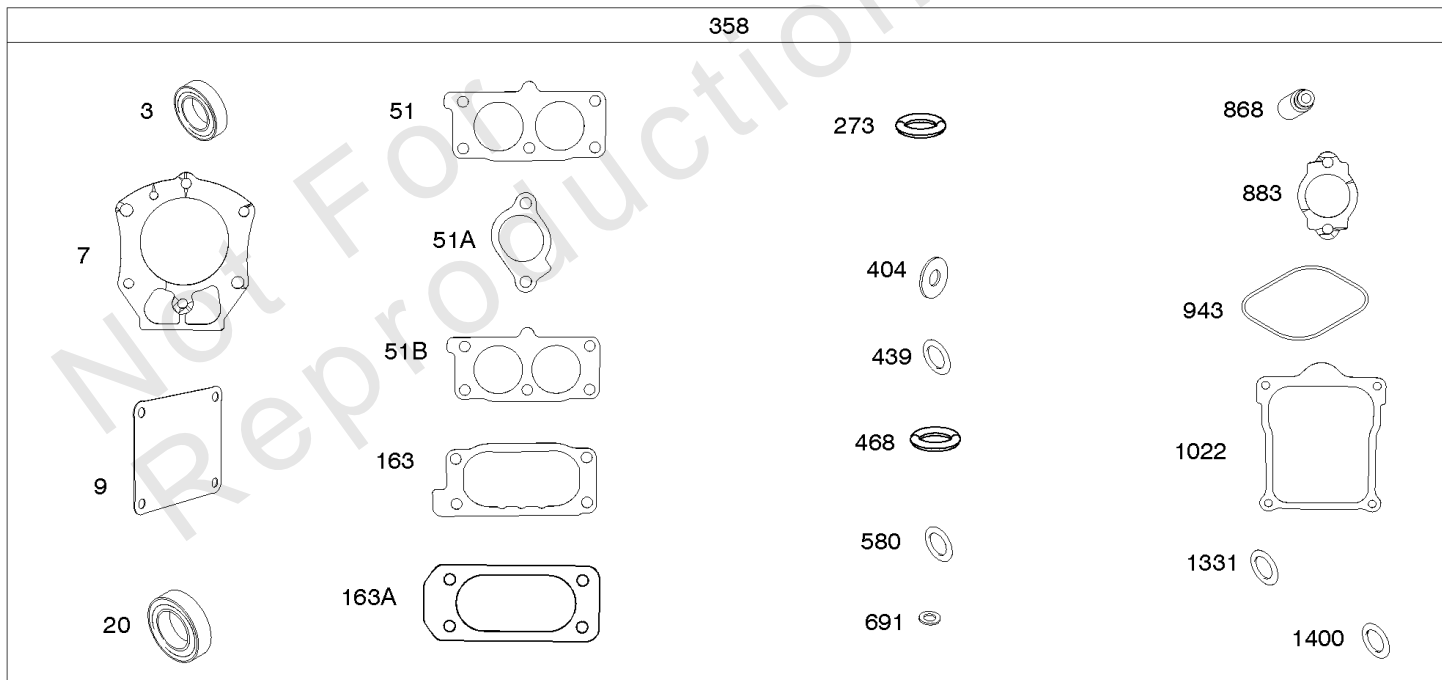

Camshaft, Crankcase Covers

REF NO	PART NO	QTY	DESCRIPTION
4	845176		SUMP, Engine
12	846037		GASKET, Crankcase -Used After Code Date 13072100
12A	844107		GASKET, Crankcase -Used Before Code Date 13072200
12B	843969		GASKET, Crankcase -Used After Code Date 13072100
15	807392		PLUG, Oil Drain
20	841596		SEAL, Oil -(PTO Side)
22	690676		SCREW -(Crankcase Cover/Sump) (M8x63mm) -Used After Code Date 10032300
22	807362		SCREW -(Crankcase Cover/Sump) (M8x50mm) -Used Before Code Date 10032400
45	809785		TAPPET, Valve
46	809879		CAMSHAFT
219	809426		GEAR, Governor
220	841608		WASHER -(Governor Gear)
221	841026		CUP, Governor
239	841281		SWITCH, Oil Pressure
415	794903		PLUG
439	692154		O-RING, Oil Gallery -(Crankcase Cover/Sump or Cylinder Assembly)
439A	846027		O-RING, Oil Gallery -(Crankcase Cover/Sump or Cylinder Assembly) -Used After Code Date 13072100
596	807385		SCREW -(Oil Pump)
615	698290		RETAINER, Governor Shaft -(Crankcase Cover/Sump)
750	842537		SCREW -(Oil Pump Cover)
943	842538		SEAL, O-Ring -(Oil Pump Cover)
965	842536		COVER, Oil Pump
1017	842535		SCREEN, Oil Pump
1024	-----		Pump-Oil -(NO LONGER AVAILABLE) -Used Before Code Date 13012800
1024	846026		PUMP, Oil -Used After Code Date 13012700