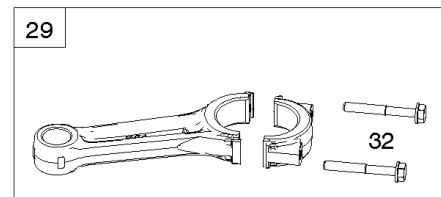

1036

1319

1330

Cylinders, Crankshaft, Piston/Rings/Rods

REF NO	PART NO	QTY	DESCRIPTION
1	845799		CYLINDER ASSEMBLY
3	841596		SEAL, Oil -(Magneto Side)
12	846037		GASKET, Crankcase -Used After Code Date 13072100
12A	844107		GASKET, Crankcase -Used Before Code Date 13072200
12B	843969		GASKET, Crankcase -Used After Code Date 13072100
16	842551		CRANKSHAFT
24	796335		KEY, Flywheel -(Steel) -Used After Code Date 07122700
24	222698S		KEY, Flywheel -(Aluminum) -Used Before Code Date 07122800
25	841931		PISTON ASSEMBLY -(.020 Oversize)
25	809790		PISTON ASSEMBLY -(Standard)
26	809972		SET, Ring -(Standard)
26	841932		SET, Ring -(.020 Oversize)
27	807351		LOCK, Piston Pin
28	807361		PIN, Piston
29	809275		ROD, Connecting
32	807363		SCREW -(Connecting Rod)
227A	809984		LEVER, Governor Control
278	842122		WASHER -(Governor Control Lever)
377	691639		KEY, Woodruff
404	809436		WASHER -(Governor Crank)
439	692154		O-RING, Oil Gallery -(Crankcase Cover/Sump or Cylinder Assembly)
439A	846027		O-RING, Oil Gallery -(Crankcase Cover/Sump or Cylinder Assembly) -Used After Code Date 13072100
490	843433		BEARING, Magneto Side
505	690238		NUT -(Governor Lever)
523	842542		DIPSTICK
562	843344		BOLT -(Governor Lever) (M6x40mm)
615A	809533		RETAINER, Governor Shaft -(Cylinder)
616	844180		CRANK, Governor
691	809287		SEAL, Governor Shaft
718	690959		PIN, Locating -(Cylinder)
718A	809508		PIN, Locating -(Cylinder Head)
718B	845925		PIN, Locating -(Cylinder)
741	809432		GEAR, Timing
1036	-----		Label-Emissions -(Available From A Briggs & Stratton Authorized Dealer)