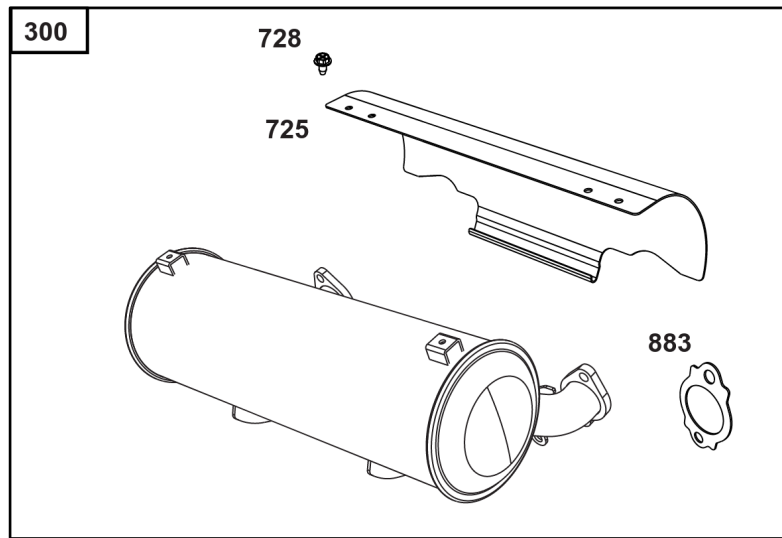

Starter Side Outlet Mufflers

REF NO	PART NO	QTY	DESCRIPTION
300	845741	1	MUFFLER -(High Mount) (Starter Side Outlet)
300A	847083	1	MUFFLER -(Starter Side Outlet) (EFI)
300B	847279		MUFFLER -(Side Mount) (Starter Side Outlet) (EFI)
415	596859	1	PLUG
436	842263	1	MANIFOLD, Exhaust
725	841132	1	SHIELD, Heat
728	692067	2	SCREW -(Heat Shield)
832	841682	1	GUARD, Muffler
836	841233	4	SCREW -(Muffler Guard)
883	809872	2	GASKET, Exhaust
884	841968	1	CLAMP, Muffler

Not For Reproduction