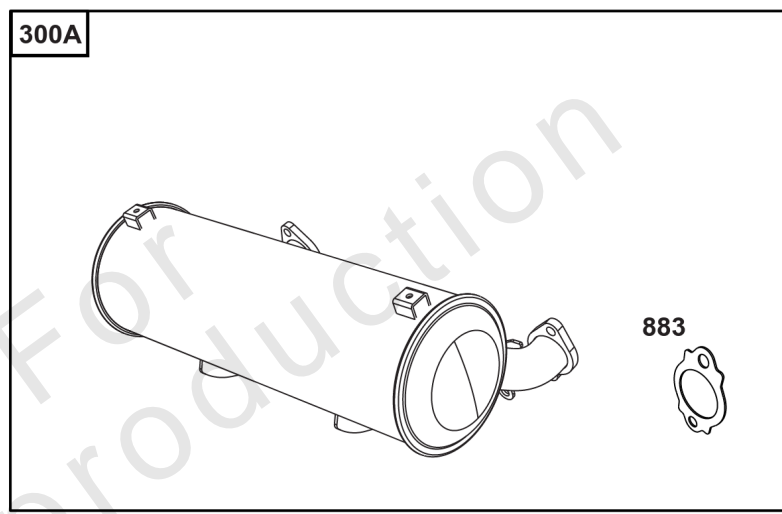

Starter Side Outlet Mufflers

REF NO	PART NO	QTY	DESCRIPTION
300	845741	1	MUFFLER -(High Mount) (Starter Side Outlet)
300A	847083	1	MUFFLER -(Starter Side Outlet) (EFI)
300B	847279		MUFFLER -(Side Mount) (Starter Side Outlet) (EFI)
415	596859	1	PLUG
436	842263	1	MANIFOLD, Exhaust
725	841132	1	SHIELD, Heat
728	692067	2	SCREW -(Heat Shield)
832	841682	1	GUARD, Muffler
836	841233	4	SCREW -(Muffler Guard)
883	809872	2	GASKET, Exhaust
884	841968	1	CLAMP, Muffler

Not For Reproduction