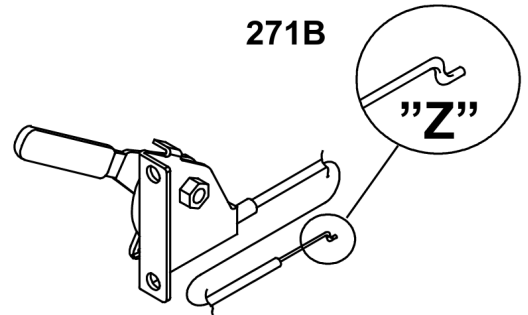

271

271A

"L"

271B

"Z"

1413

493

1502

Speed Control

REF NO	PART NO	QTY	DESCRIPTION
265	691024	1	CLAMP, Casing -(Casing Clamp for Hard Casing)
265A	690798	1	CLAMP, Casing -(Casing Clamp for Soft Casing)
267	792629	1	SCREW -(Screw for Casing Clamp)
268	691025	1	CASING, Control Wire -(Wire Casing 72")
269	691026	1	WIRE, Control -(Control Wire 78")
269A	93907	1	WIRE, Control -(Control Wire 100")
270	691027	1	NUT -(Nut for Wire Casing)
271	691028	1	LEVER, Control
271A	692105	1	LEVER, Control -(Wire with "L" formed end)
271B	692541	1	LEVER, Control -(Wire with "Z" formed end)
416	595196	1	BRACKET, Throttle Cable -(Casing Clamp for Snap-In Casing)
493	842713	1	BRACKET, Mounting -(Speed Sensor)
1413	844449	1	SENSOR, Speed -(Requires 842713 Bracket and two 841233 screws)
1502	841233	2	SCREW -(Speed Sensor)