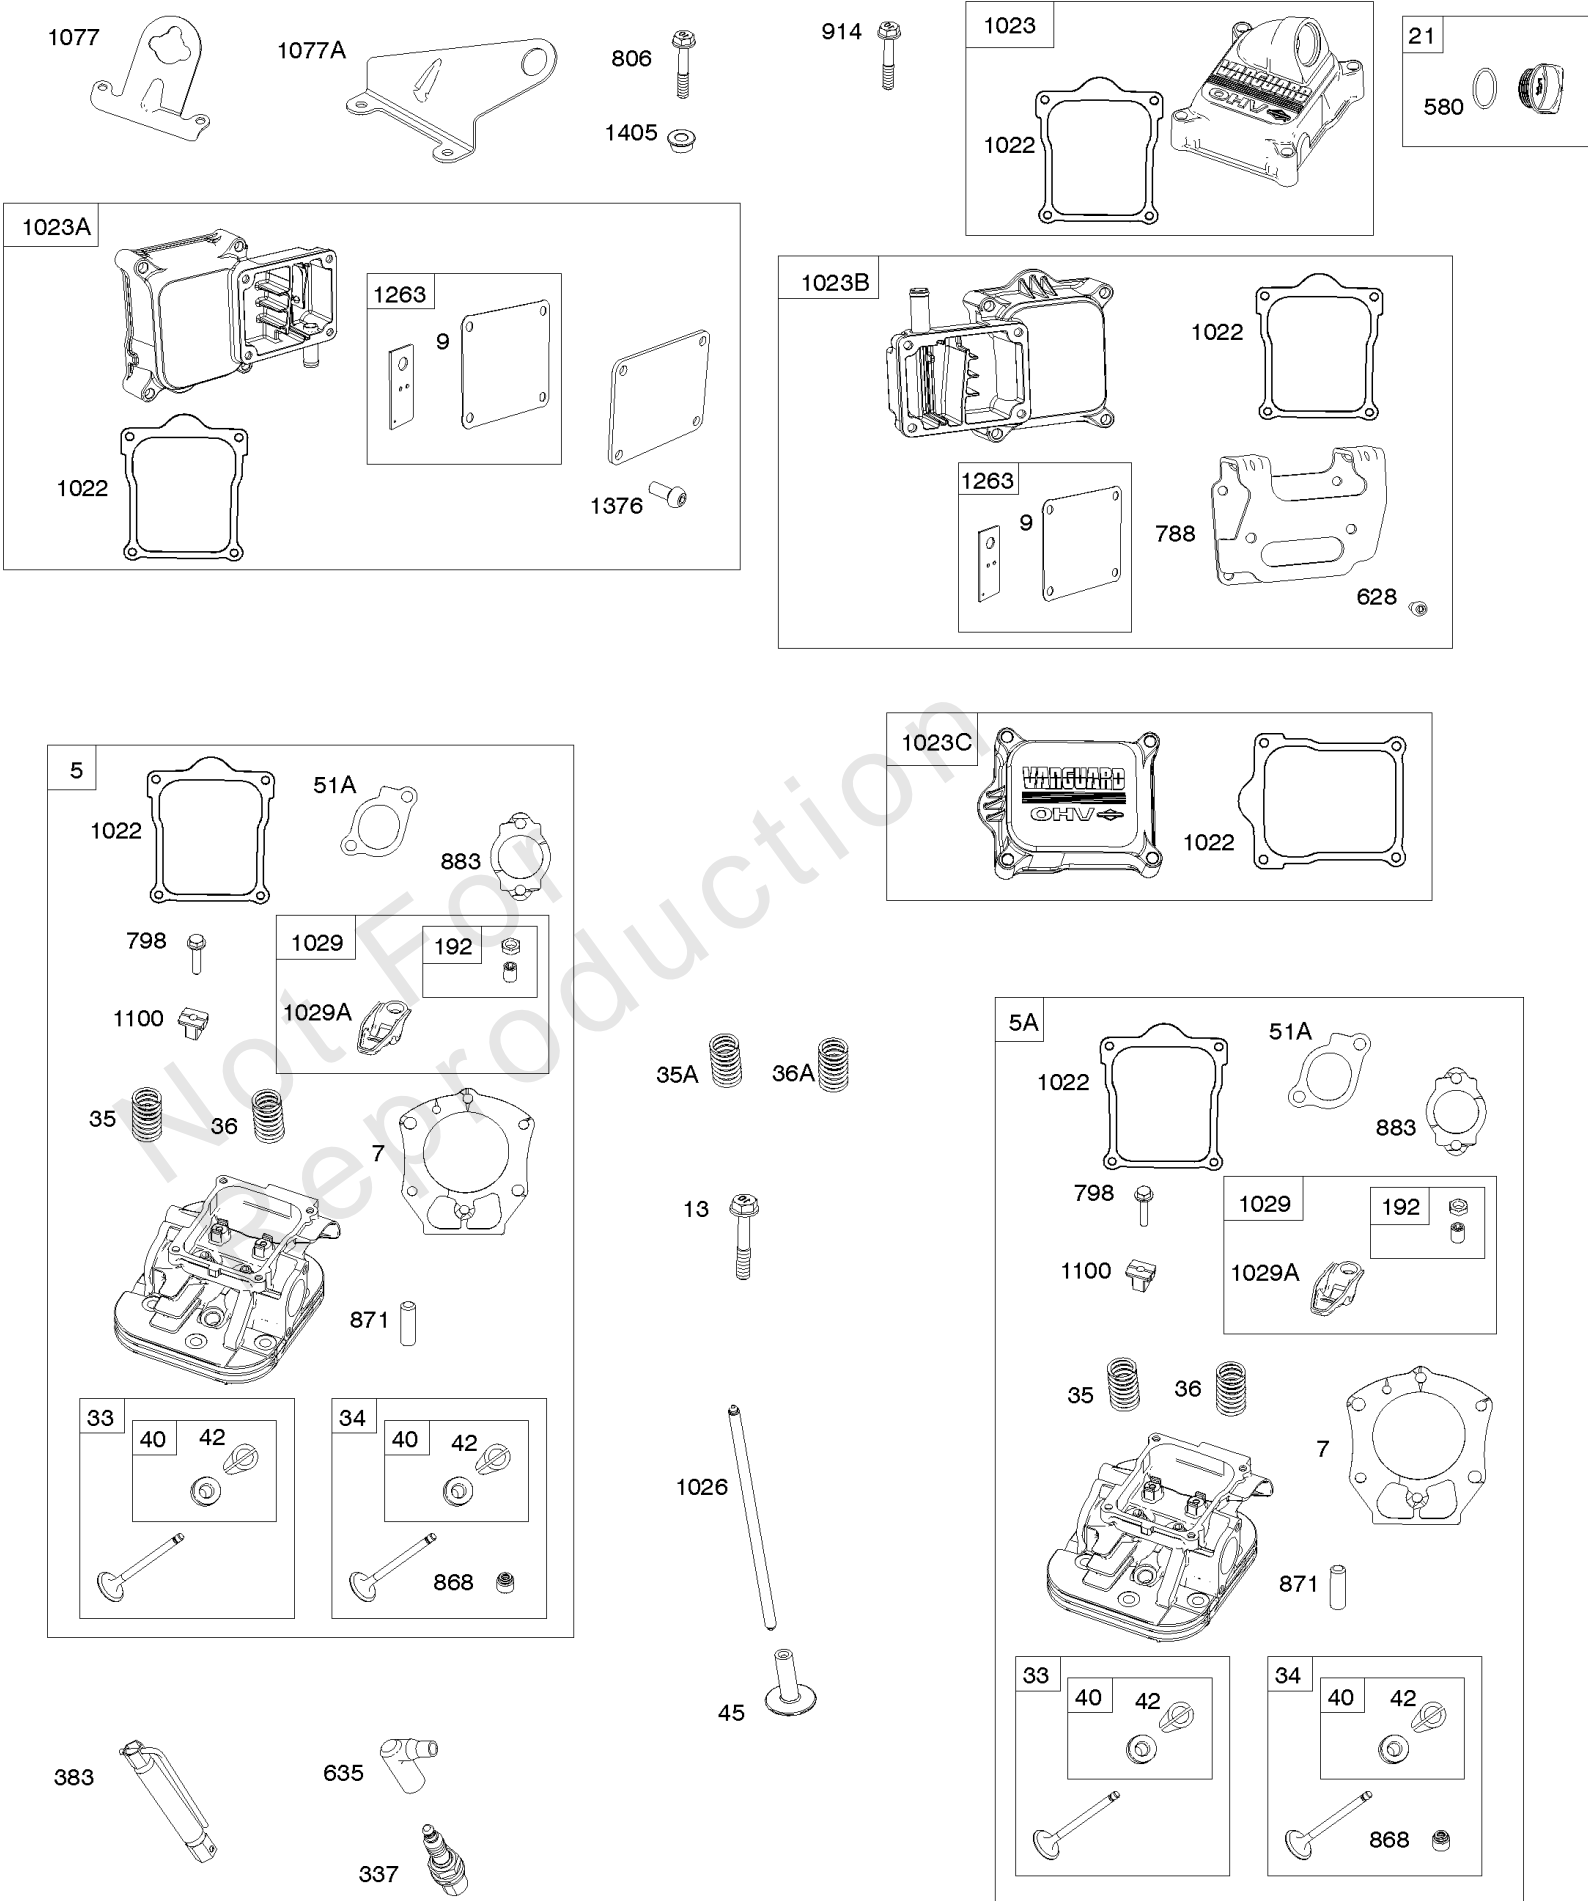

Rocker Arm Covers, Cylinder Heads

REF NO	PART NO	QTY	DESCRIPTION
5	845588		HEAD, Cylinder -(Cylinder 1)
5A	845590		HEAD, Cylinder -(Cylinder 2)
7	809730		GASKET, Cylinder Head
9	842545		GASKET, Breather
13	809784		SCREW -(Cylinder Head) (M9x70mm)
21	843464		CAP, Oil Fill
33	844787		VALVE, Exhaust
34	843730		VALVE, Intake
35	845589		SPRING, Valve -(Intake) (Intake) (Pink)
35A	809374		SPRING, Valve -(Intake) (Intake) (White)
36	845589		SPRING, Valve -(Exhaust) (Intake) (Pink)
36A	809374		SPRING, Valve -(Exhaust) (Intake) (White)
40	844788		RETAINER, Valve
42	807683		KEEPER, Valve
45	809785		TAPPET, Valve
51A	841592		GASKET, Intake
192	690083		ADJUSTER, Rocker Arm
337	491055S		PLUG, Spark
337	84007216		PLUG, SPARK -(China Only)
383	19576S		WRENCH, Spark Plug
580	809894		SEAL, O-Ring -(Oil Fill Cap)
628	842547		SCREW -(Fuel Pump Bracket)
635	692076		BOOT, Spark Plug
788	844530		BRACKET, Fuel Pump
798	691492		SCREW -(Rocker Arm)
806	807357		SCREW -(Lifting Bracket)
868	691963		SEAL, Valve
871	692057		BUSHING, Valve Guide
883	809872		GASKET, Exhaust
914	807357		SCREW -(Rocker Cover) (M6x40mm)
1022	809732		GASKET, Rocker Cover
1023	842540		COVER, Rocker -(Cylinder 2)
1023A	842543		COVER, Rocker -(Cylinder 1)
1026	809783		ROD, Push -(Intake and Exhaust)
1029	690972		ARM, Rocker
1029A	807323		ARM, Rocker
1077	809729		BRACKET, Lifting
1077A	842616		BRACKET, Lifting
1100	791959		PIVOT, Rocker Arm
1263	842544		REED, Breather

Rocker Arm Covers, Cylinder Heads

Mfg. No: 543777-0110-E2