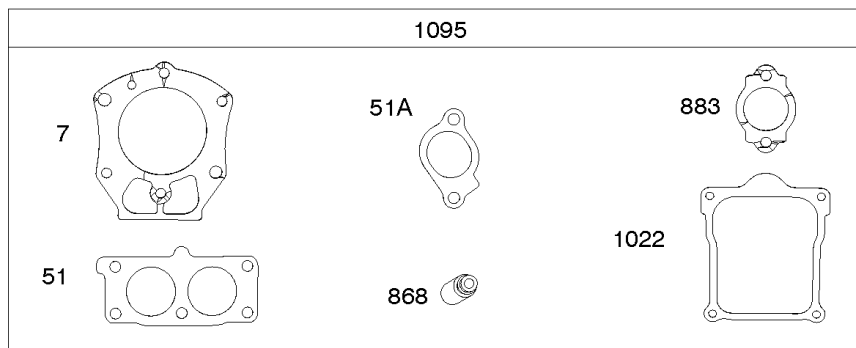

Camshaft, Crankcase Covers

REF NO	PART NO	QTY	DESCRIPTION
4	845176		SUMP, Engine
12	846037		GASKET, Crankcase -Used After Code Date 13072100
12A	844107		GASKET, Crankcase -Used Before Code Date 13072200
12B	843969		GASKET, Crankcase -Used After Code Date 13072100
15	807392		PLUG, Oil Drain
20	841596		SEAL, Oil -(PTO Side)
22	690676		SCREW -(Crankcase Cover/Sump) (M8x63mm) -Used After Code Date 10032300
22	807362		SCREW -(Crankcase Cover/Sump) (M8x50mm) -Used Before Code Date 10032400
45	809785		TAPPET, Valve
46	809879		CAMSHAFT
219	809426		GEAR, Governor
220	841608		WASHER -(Governor Gear)
221	841026		CUP, Governor
239	841281		SWITCH, Oil Pressure
415	794903		PLUG
439	692154		O-RING, Oil Gallery -(Crankcase Cover/Sump or Cylinder Assembly)
439A	846027		O-RING, Oil Gallery -(Crankcase Cover/Sump or Cylinder Assembly) -Used After Code Date 13072100
596	807385		SCREW -(Oil Pump)
615	698290		RETAINER, Governor Shaft -(Crankcase Cover/Sump)
750	842537		SCREW -(Oil Pump Cover)
943	842538		SEAL, O-Ring -(Oil Pump Cover)
965	842536		COVER, Oil Pump
1017	842535		SCREEN, Oil Pump
1024	-----		Pump-Oil -(NO LONGER AVAILABLE) -Used Before Code Date 13012800
1024	846026		PUMP, Oil -Used After Code Date 13012700