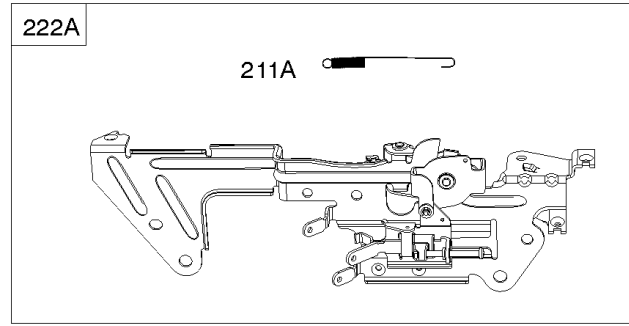

Control Brackets, Springs/Rods, Air Guides

REF NO	PART NO	QTY	DESCRIPTION
98	843550		KIT, Idle Speed -(Control Bracket)
188	807084		SCREW -(Control Bracket) (M6x14mm)
202	842533		LINK, Mechanical Governor
209	843561		SPRING, Governor -(Brown)
211A	690707		SPRING, Governed Idle -(Control Bracket) (White)
215	809728		GUIDE, Air -(Cylinder 1)
215A	809739		GUIDE, Air
215C	809738		GUIDE, Air -(Cylinder #1)
215D	809897		GUIDE, Air -(Cylinder #2)
215B	809737		GUIDE, Air -(Cylinder 2)
216	809788		LINK, Choke -Used Before Code Date 11030100
222A	841527		BRACKET, Control
232	843248		SPRING/LINK, Governor
265	691024		CLAMP, Casing
267	841552		SCREW -(Casing Clamp) (M5x20mm)
890A	843358		BRACKET, Support
1334	690677		SCREW -(Air Guide) (M4x12mm)
1334A	692062		SCREW -(Air Guide) (M8x18mm)
1334B	807084		SCREW -(Air Guide) (M6x14mm)
1334C	841233		SCREW -(Air Guide) (M6x10mm)