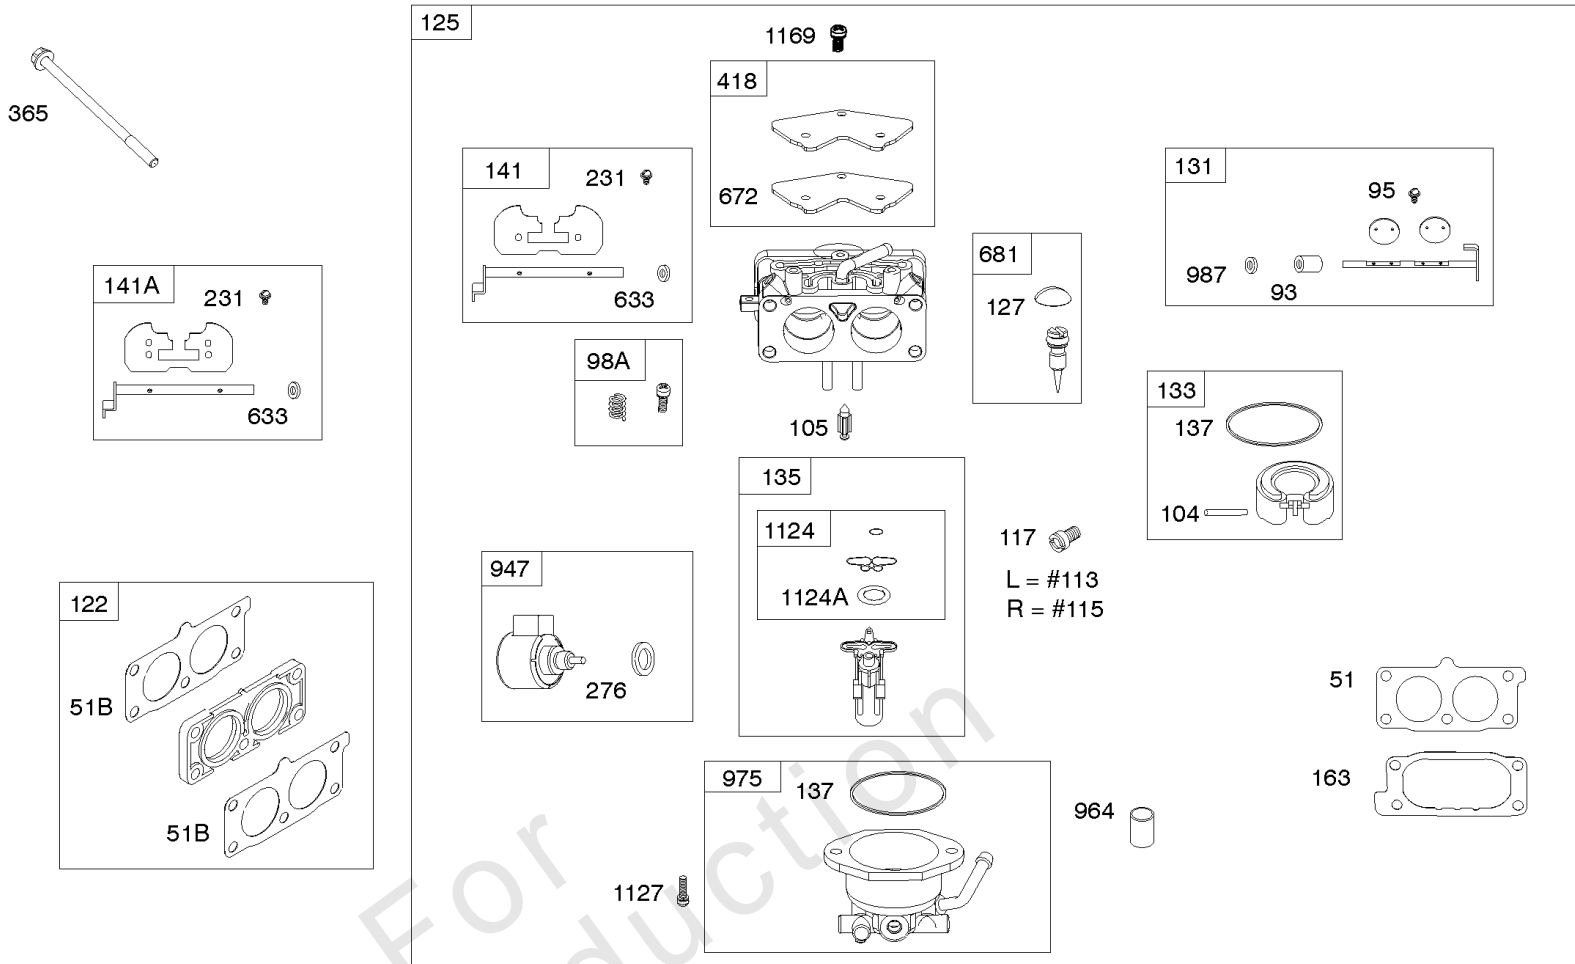

Carburetor, Fuel Supply

REF NO	PART NO	QTY	DESCRIPTION
601B	691038		CLAMP, Hose -(Black)
601C	791850		CLAMP, Hose -(Green)
633	690722		SEAL, Choke/Throttle Shaft -(Choke Shaft)
672	842696		GASKET, Carburetor Plate
681	845290		KIT, Needle Valve
918	844526		HOSE, Vacuum
947	841546		SOLENOID, Fuel
964	807468		CAP, Carburetor -(Carburetor)
975	843551		BOWL, Float
987	808183		SEAL, Choke/Throttle Shaft
1124	842678		SEAL, O-Ring -(Fuel Transfer Tube)
1124A	841653		SEAL, O-Ring -(Fuel Transfer Tube)
1127	841621		SCREW -(Float Bowl to Carburetor Body)
1169	690990		SCREW -(Carburetor Cover Plate)
1331	809894		SEAL, O-Ring -(Fuel Pump)
1336	841015		SHIELD, Wire Protective