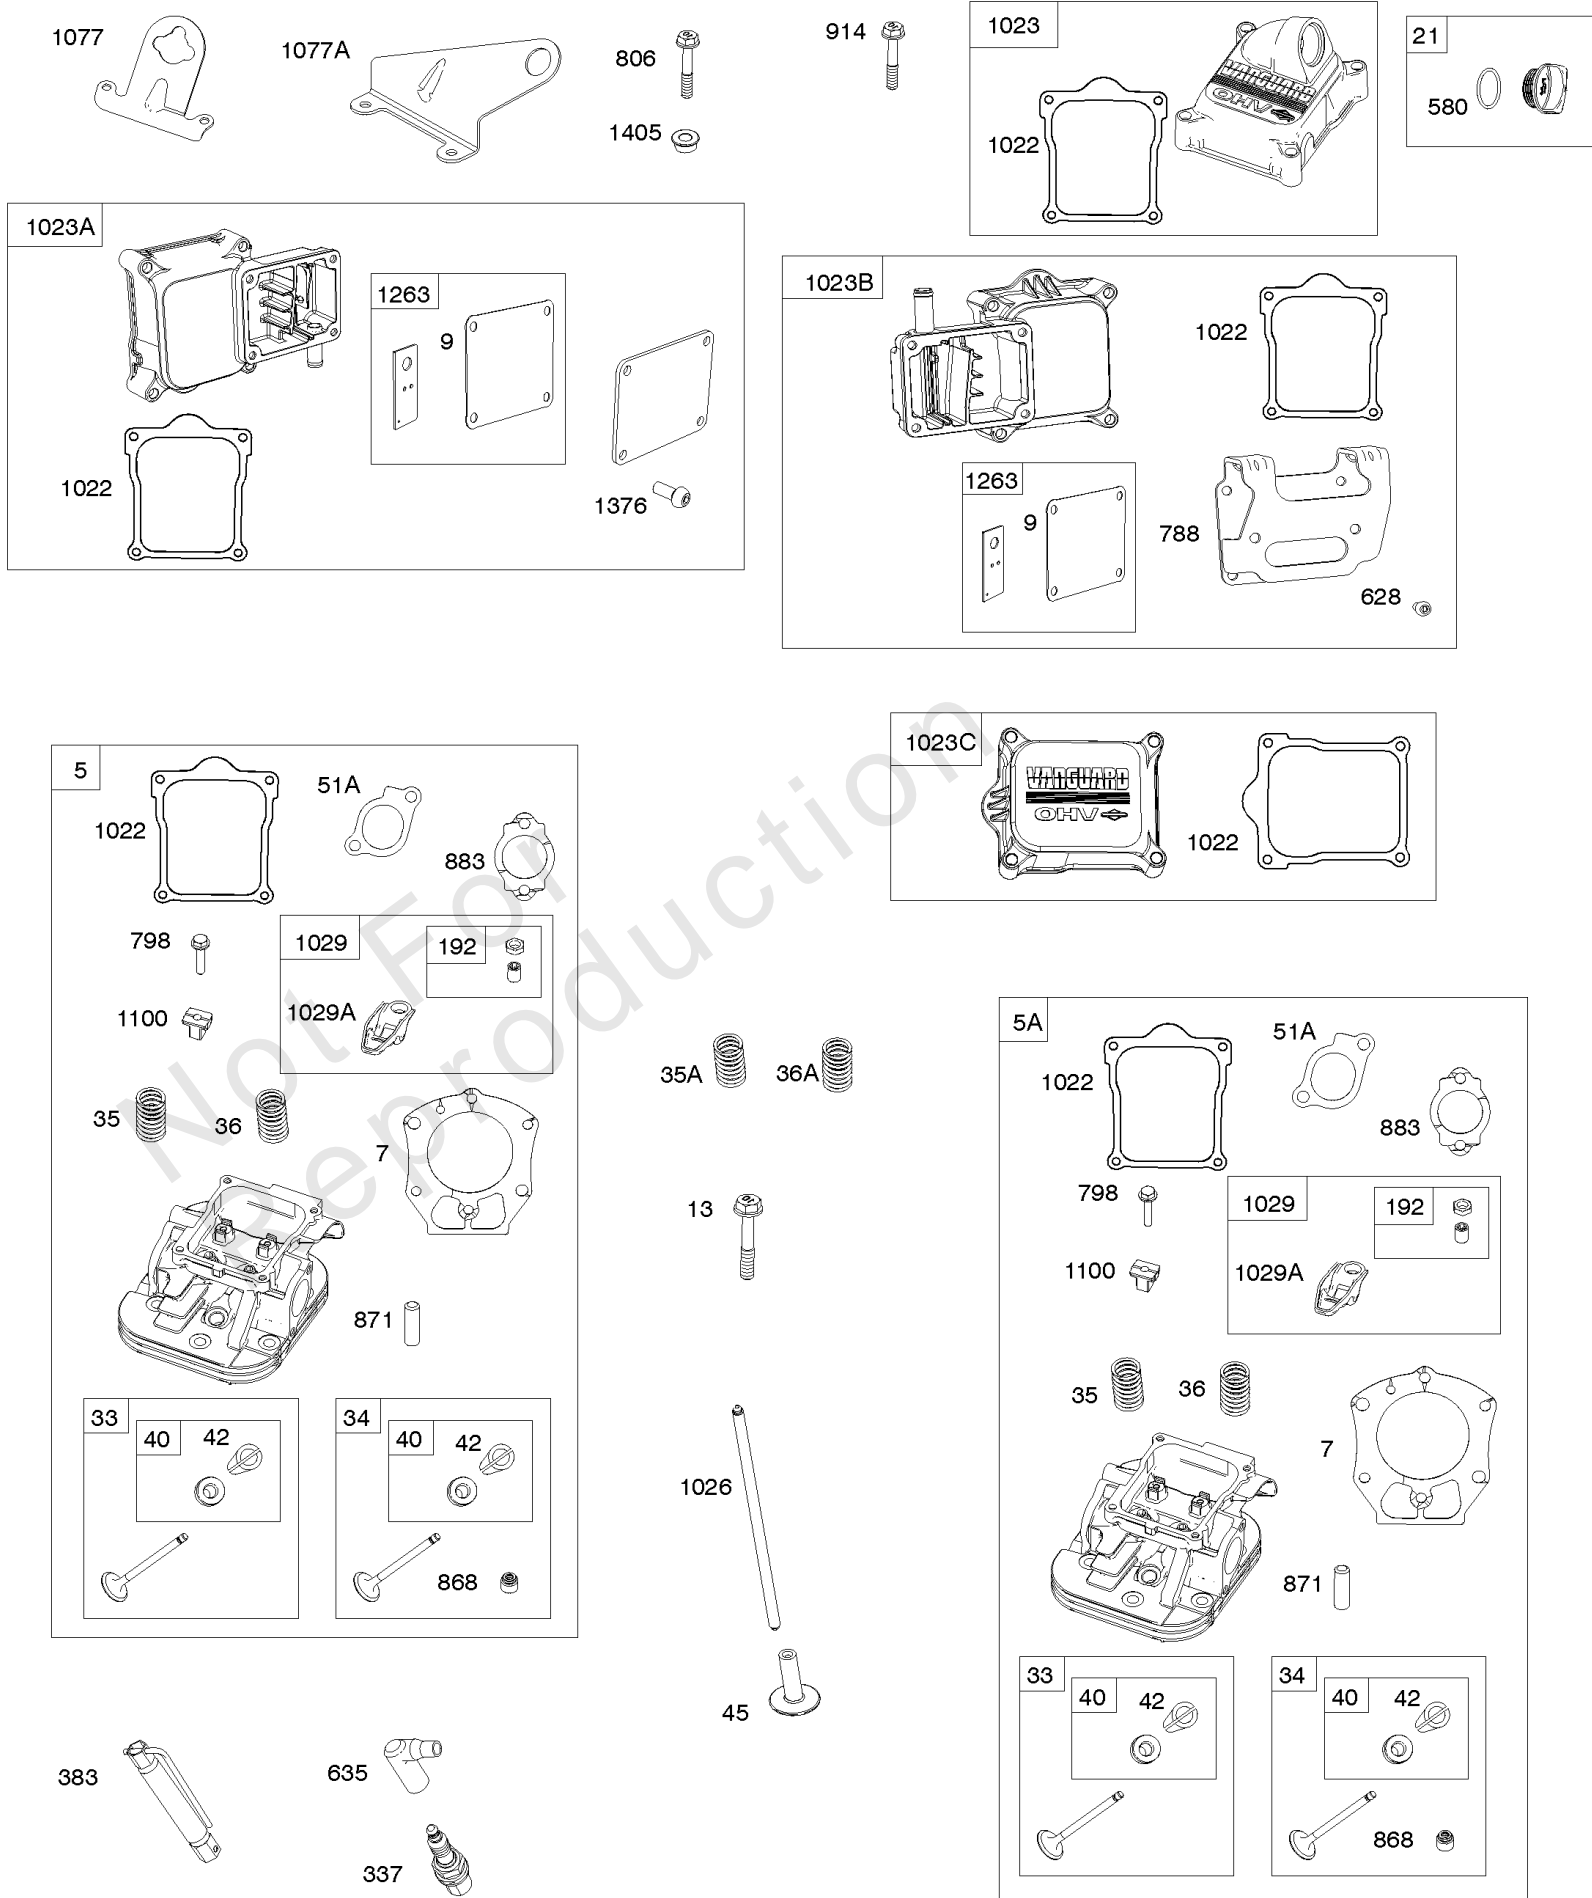

Rocker Arm Covers, Cylinder Heads

Mfg. No: 543777-0110-E2

Rocker Arm Covers, Cylinder Heads

REF NO	PART NO	QTY	DESCRIPTION
5	845588		HEAD, Cylinder -(Cylinder 1)
5A	845590		HEAD, Cylinder -(Cylinder 2)
7	809730		GASKET, Cylinder Head
9	842545		GASKET, Breather
13	809784		SCREW -(Cylinder Head) (M9x70mm)
21	843464		CAP, Oil Fill
33	844787		VALVE, Exhaust
34	843730		VALVE, Intake
35	845589		SPRING, Valve -(Intake) (Intake) (Pink)
35A	809374		SPRING, Valve -(Intake) (Intake) (White)
36	845589		SPRING, Valve -(Exhaust) (Intake) (Pink)
36A	809374		SPRING, Valve -(Exhaust) (Intake) (White)
40	844788		RETAINER, Valve
42	807683		KEEPER, Valve
45	809785		TAPPET, Valve
51A	841592		GASKET, Intake
192	690083		ADJUSTER, Rocker Arm
337	491055S		PLUG, Spark
337	84007216		PLUG, SPARK -(China Only)
383	19576S		WRENCH, Spark Plug
580	809894		SEAL, O-Ring -(Oil Fill Cap)
628	842547		SCREW -(Fuel Pump Bracket)
635	692076		BOOT, Spark Plug
788	844530		BRACKET, Fuel Pump
798	691492		SCREW -(Rocker Arm)
806	807357		SCREW -(Lifting Bracket)
868	691963		SEAL, Valve
871	692057		BUSHING, Valve Guide
883	809872		GASKET, Exhaust
914	807357		SCREW -(Rocker Cover) (M6x40mm)
1022	809732		GASKET, Rocker Cover
1023	842540		COVER, Rocker -(Cylinder 2)
1023A	842543		COVER, Rocker -(Cylinder 1)
1026	809783		ROD, Push -(Intake and Exhaust)
1029	690972		ARM, Rocker
1029A	807323		ARM, Rocker
1077	809729		BRACKET, Lifting
1077A	842616		BRACKET, Lifting
1100	791959		PIVOT, Rocker Arm
1263	842544		REED, Breather