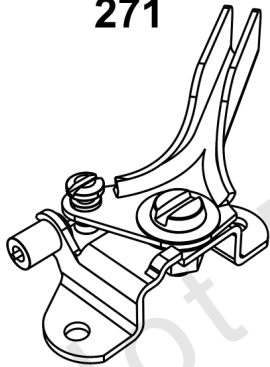

265

265A

416

267

268

269

269A

270

271

271A

"L"

271B

"Z"

1413

493

1502