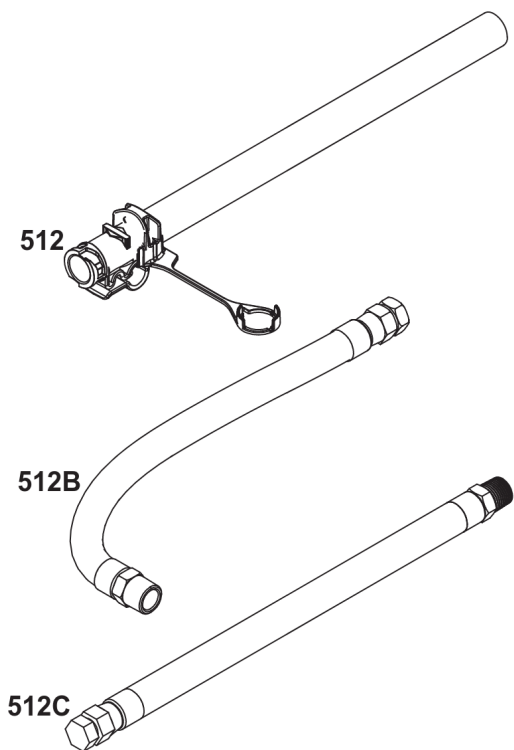

Rocker Arm Covers, Cylinder Heads

Mfg. No: 543777-0110-E2

Rocker Arm Covers, Cylinder Heads

REF NO	PART NO	QTY	DESCRIPTION
1376	842547		SCREW -(Breather Reed Cover) (M6x14mm)
1405	690941		NUT -(Lifting Bracket) -Used Before Code Date 15020100

Not For
Reproduction

Lubrication

REF NO	PART NO	QTY	DESCRIPTION
186	796532	1	CONNECTOR, Hose -(Threaded Engine Block Connector for EZ-Oil Drain Hose)(Order hose separate)
239	690233	1	SWITCH, Oil Pressure -(2-4 PSI Normally-Closed Switch)
239A	491657S	1	SWITCH, Oil Pressure -(3-5 PSI Normally-Closed Switch)
239B	841281	1	SWITCH, Oil Pressure -(7-10 PSI Normally-Closed Switch)
239C	694115	1	SWITCH, Oil Pressure -(9-13 PSI Normally-Closed Switch)
239D	697049	1	SWITCH, Oil Pressure -(3-6 PSI Normally-Open Switch)
460	1761386YP	1	CONNECTOR, Filter Adapter -(Oil Drain Valve) (Fitting M14, 90 Degree 9/16 JIC)
460A	5100366SM	1	METRIC ADAPTER, M14-1 -(Threaded engine block adapter M14 to 3/8 for EZ-Oil Drain connector) (order 796532 separate)
512	594200	1	HOSE, Oil Drain -(EZ-Oil Drain Hose, 10.5") (Order threaded engine block connector separate)
512	593635	1	HOSE, Oil Drain -(EZ-Oil Drain Hose, 13.75") (Order threaded engine block connector separate)
512B	1723165SM	1	HOSE, Oil Drain, 10-1/2" Long, 3/8-18 Fittings -(10.5")
512C	5048681SM	1	HOSE, OIL DRAIN -(12.5")
517	593633	1	RETAINER, Oil Drain
1346	844802	1	VALVE, Oil Drain Shut Off
1346A	492031	1	VALVE, Oil Drain Shut Off
1505	100169		OIL-1QT VANGUARD (CASE) -(1 qt. Bottle)
1505A	100170		OIL-5QT VANGUARD (CASE) -(5 qt. Bottle)