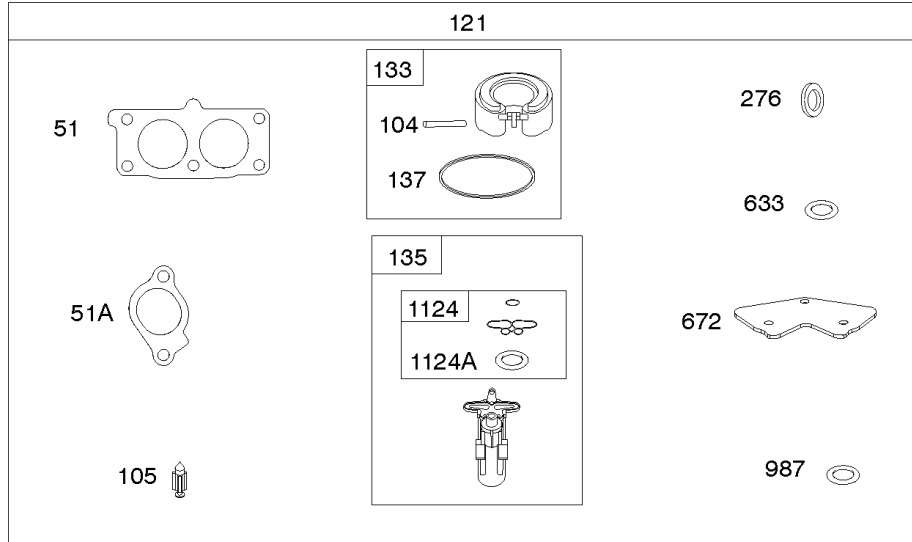

Camshaft, Crankcase Covers

REF NO	PART NO	QTY	DESCRIPTION
4	845176		SUMP, Engine
12	846037		GASKET, Crankcase -Used After Code Date 13072100
12A	844107		GASKET, Crankcase -Used Before Code Date 13072200
12B	843969		GASKET, Crankcase -Used After Code Date 13072100
15	807392		PLUG, Oil Drain
20	841596		SEAL, Oil -(PTO Side)
22	690676		SCREW -(Crankcase Cover/Sump) (M8x63mm) -Used After Code Date 10032300
22	807362		SCREW -(Crankcase Cover/Sump) (M8x50mm) -Used Before Code Date 10032400
45	809785		TAPPET, Valve
46	809879		CAMSHAFT
219	809426		GEAR, Governor
220	841608		WASHER -(Governor Gear)
221	841026		CUP, Governor
239	841281		SWITCH, Oil Pressure
415	794903		PLUG
439	692154		O-RING, Oil Gallery -(Crankcase Cover/Sump or Cylinder Assembly)
439A	846027		O-RING, Oil Gallery -(Crankcase Cover/Sump or Cylinder Assembly) -Used After Code Date 13072100
596	807385		SCREW -(Oil Pump)
615	698290		RETAINER, Governor Shaft -(Crankcase Cover/Sump)
750	842537		SCREW -(Oil Pump Cover)
943	842538		SEAL, O-Ring -(Oil Pump Cover)
965	842536		COVER, Oil Pump
1017	842535		SCREEN, Oil Pump
1024	-----		Pump-Oil -(NO LONGER AVAILABLE) -Used Before Code Date 13012800
1024	846026		PUMP, Oil -Used After Code Date 13012700