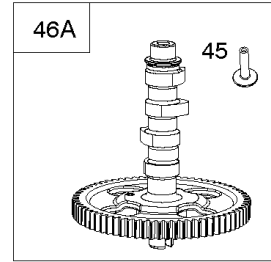

789

789A

789B

Alternator, Regulators, Starter Motor, Harness's

REF NO	PART NO	QTY	DESCRIPTION
24A	843837		KEY, Flywheel -(Offset Key) (Aluminum) -Used Before Code Date 06111500
309	845761		MOTOR, Starter
333	845126		ARMATURE, Magneto -Used After Code Date 06111400
333A	843860		ARMATURE, Magneto -(Includes Offset Flywheel Key) -Used Before Code Date 06111500
334	692066		SCREW -(Magneto Armature) (M4x23mm)
344	841233		SCREW -(Cable Clamp) (M6x10mm)
474	846882		ALTERNATOR
501	593843		REGULATOR
526	690717		SCREW -(Regulator) (M6x30mm)
529	690744		GROMMET -(Magneto Armature Wires)
578	846899		WIRE ASSEMBLY -(Regulator to Starter Motor) (Red) -Used After Code Date 15110100
587	846866		CLAMP, Cable
635	692076		BOOT, Spark Plug
697	690711		SCREW -(Starter Motor) (Drive Cap)
789A	809906		HARNESS, Wiring
893	845758		NUT -(Starter Solenoid)
920	846737		SOLENOID, Starter
1054	280275		TIE, Cable
1059A	698516		KIT, Screw/Washer -(Alternator)
1119	691552		SCREW -(Alternator) (M4x30mm)
1336	841015		SHIELD, Wire Protective