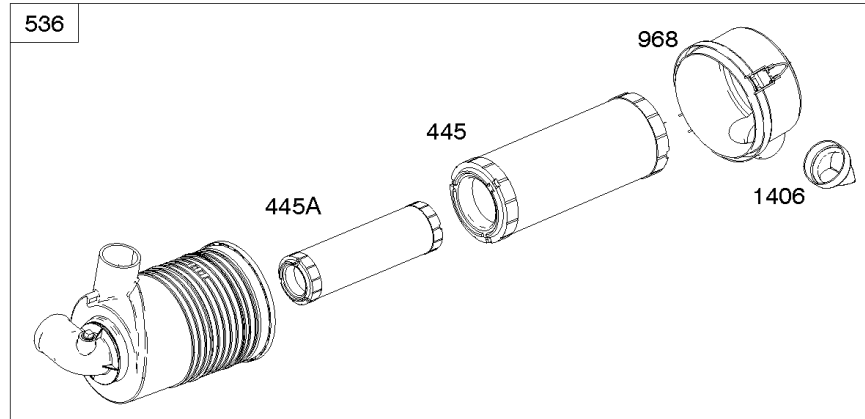

Air Cleaner, Cyclonic Air Cleaner

REF NO	PART NO	QTY	DESCRIPTION
163	807375		GASKET, Air Cleaner -(Carburetor Side)
294	690939		NUT -(Carburetor Shield)
348	843360		STUD -(Carburetor Shield) (M6x134mm)
445	841497		FILTER, A/C Cartridge
445A	821136		FILTER, A/C Cartridge
445B	692519		FILTER, A/C Cartridge
467	846008		KNOB, Air Cleaner Cover -(M8) -Used After Code Date 14012700
467A	841846		KNOB, Air Cleaner Cover -(M6) -Used Before Code Date 14012800
467B	846007		KNOB, Air Cleaner Cover -(M8) -Used After Code Date 14012700
467C	844618		KNOB, Air Cleaner Cover -(M6) -Used Before Code Date 14012800
536	809670		CLEANER, Air
582	809878		CLAMP, Air Cleaner
643	844932		RETAINER, Air Cleaner
711	843361		SCREW -(Carburetor Shield) (M6x136mm)
717	842529		BRACKET, Air Cleaner
717A	841886		BRACKET, Air Cleaner
813	807376		CLAMP -(Air Cleaner Hose)
961	846829		SCREW -(Air Cleaner Bracket) (M8x125mm)
961	842530		SCREW -(Air Cleaner Bracket) (M8x30mm)
967	692520		FILTER, Pre Cleaner
968	842621		COVER, Air Cleaner
968A	841847		COVER, Air Cleaner
996	846006		SHIELD, Carburetor -(M8 Stud) -Used After Code Date 14012700
996A	846013		SHIELD, Carburetor -(M8 Stud) -Used Before Code Date 14012800
1315	809905		HOSE, Air Cleaner
1328	809907		CAP, A/C Rain
1337	807382		SCREW -(Air Cleaner Clamp) (M8x25mm)
1406	842623		VALVE, Debris
1407	842531		STUD -(Air Cleaner Bracket)
1408	690941		NUT -(Air Cleaner Bracket)