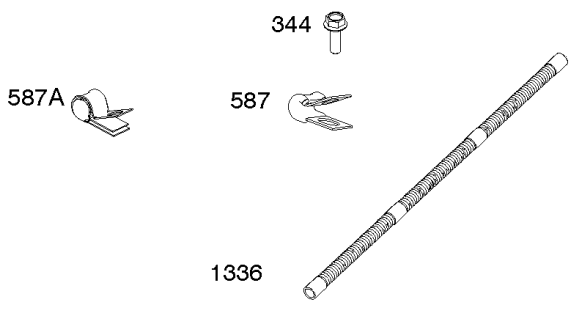

Carburetor, Fuel Supply

REF NO	PART NO	QTY	DESCRIPTION
601B	691038		CLAMP, Hose -(Black)
601C	791850		CLAMP, Hose -(Green)
633	690722		SEAL, Choke/Throttle Shaft -(Choke Shaft)
672	842696		GASKET, Carburetor Plate
681	845290		KIT, Needle Valve
918	844526		HOSE, Vacuum
947	841546		SOLENOID, Fuel
964	807468		CAP, Carburetor -(Carburetor)
975	843551		BOWL, Float
987	808183		SEAL, Choke/Throttle Shaft
1124	842678		SEAL, O-Ring -(Fuel Transfer Tube)
1124A	841653		SEAL, O-Ring -(Fuel Transfer Tube)
1127	841621		SCREW -(Float Bowl to Carburetor Body)
1169	690990		SCREW -(Carburetor Cover Plate)
1331	809894		SEAL, O-Ring -(Fuel Pump)
1336	841015		SHIELD, Wire Protective