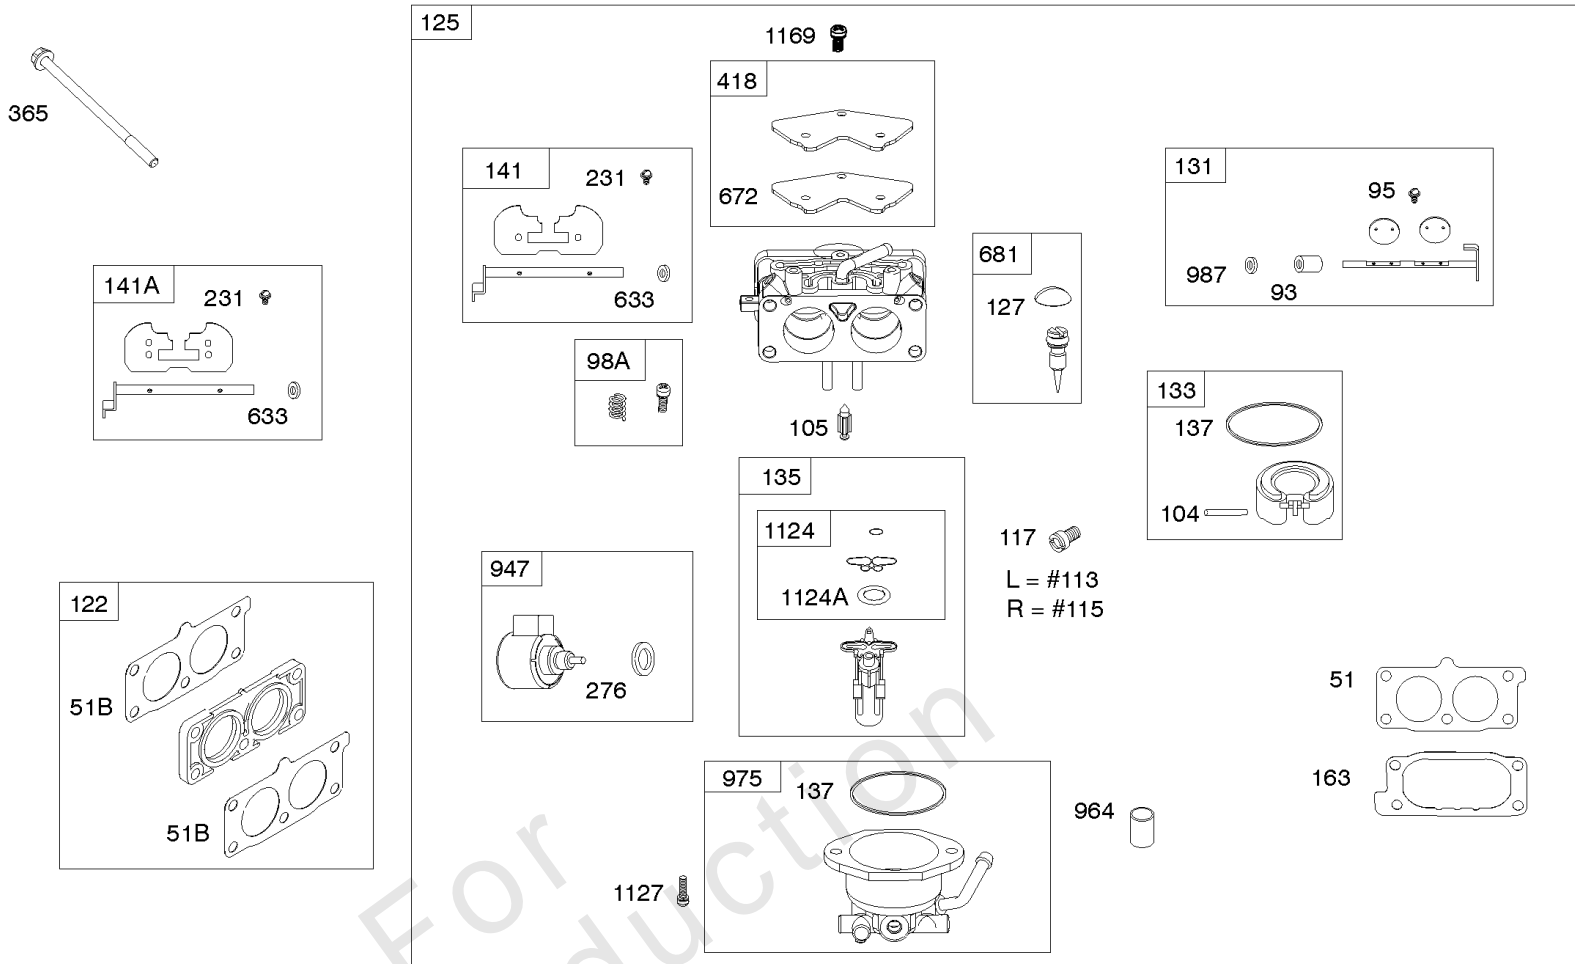

- 117A ⚙
- L = #114
- R = #120
- 118 ⚙
- L = #108
- R = #110
- 118A ⚙
- L = #108
- R = #114