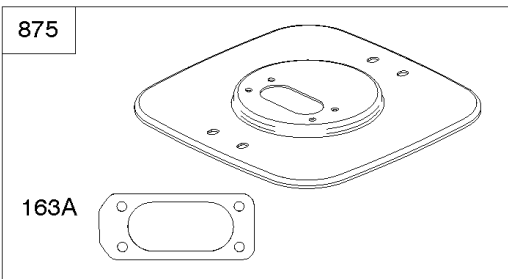

Parts Manual

Mfg. No: 543777-0110-E2

Model Components	Page
Air Cleaner, Cyclonic Air Cleaner.....	4
Alternator, Regulators, Starter Motor, Harness's.....	6
Camshaft, Crankcase Covers.....	8
Carburetor Overhaul Kit, Engine/Valve Gasket Sets.....	10
Carburetor, Fuel Supply.....	12
Control Brackets, Springs/Rods, Air Guides.....	16
Cylinders, Crankshaft, Piston/Rings/Rods.....	18
Flywheel, Flywheel Fans, Rotating Screen.....	22
Intake Manifold, Intake Elbows, Muffler.....	24
Oil Cooler, Blower Housings.....	26
Replacement Engine - US & Canada.....	28
Rocker Arm Covers, Cylinder Heads.....	29
Model 54-61 Engine Accessories Catalog.....	33
Maintenance Kits.....	34
Lubrication.....	36
Oil Filter Side Outlet Mufflers.....	38
Center Outlet Mufflers.....	40
Starter Side Outlet Mufflers.....	42
Muffler Bracket Kits.....	44
Speed Control.....	46
Electrical.....	48
Stub Shafts.....	50
Spark Arrester/Deflector.....	52
Air Intake.....	54
Guarding.....	56
Electronic Throttle Kit.....	58