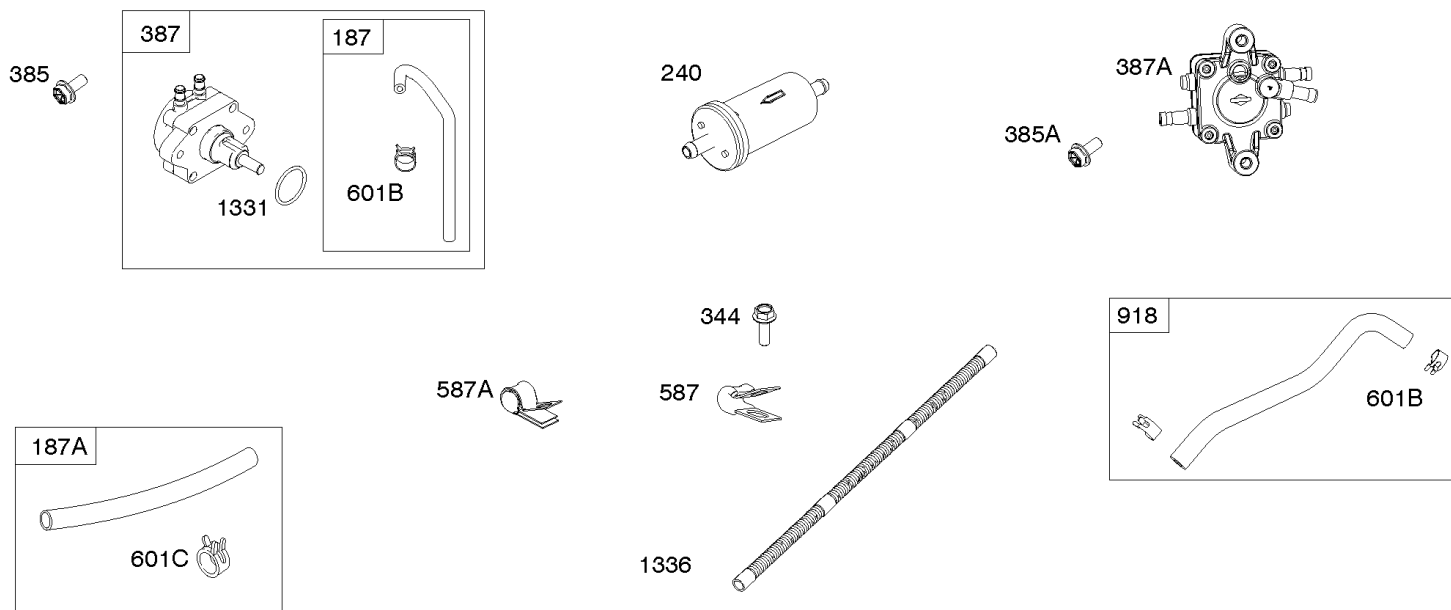

- 117A ⚙
- L = #114
- R = #120
- 118 ⚙
- L = #108
- R = #110
- 118A ⚙
- L = #108
- R = #114