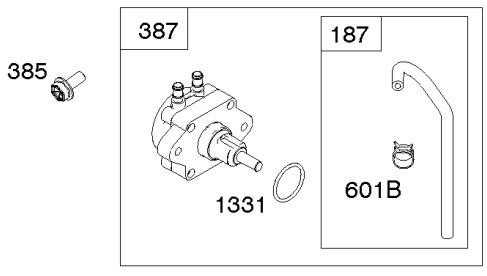

- 117A ⚙
- L = #114
- R = #120
- 118 ⚙
- L = #108
- R = #110
- 118A ⚙
- L = #108
- R = #114

Carburetor, Fuel Supply

REF NO	PART NO	QTY	DESCRIPTION
51	809910		GASKET, Intake -(Intake Hole Diameter - 30mm)
93	845864		BUSHING, Throttle Shaft
95	690718		SCREW -(Throttle Valve)
98A	808177		KIT, Idle Speed -(Carburetor)
104	690882		PIN, Float Hinge
105	696136		VALVE, Float Needle
117	791501		JET, Main -(Standard) (Left Jet) (#113)
117	796251		JET, Main -(Standard) (Right Jet) (#115)
117A	842081		JET, Main -(Standard) (Right Jet) (#120)
117A	699733		JET, Main -(Standard) (Left Jet) (#114)
118	699457		JET, Main -(High Altitude) (Right Jet) (#110)
118A	843099		JET, Main -(High Altitude) (Left Jet) (#108)
118A	699733		JET, Main -(High Altitude) (Right Jet) (#114)
122	846245		SPACER, Carburetor
125	845275		CARBURETOR
127	844590		PLUG, Welch
131	842694		KIT, Throttle Shaft
133	841545		FLOAT, Carburetor
135	842677		TUBE, Fuel Transfer
137	841651		GASKET, Float Bowl
141	844876		KIT, Choke Shaft
163	807375		GASKET, Air Cleaner -(Carburetor Side)
187	844083		LINE, Fuel -(Formed Hose)
187A	791745		LINE, Fuel -(23 Inches)(Cut To Required Length)
187A	791766		LINE, Fuel -(15 Inches Long)(Cut To Required Length)
231	690718		SCREW -(Choke Valve)
240	845125		FILTER, Fuel
276	695410		WASHER, Sealing
344	841233		SCREW -(Cable Clamp) (M6x10mm)
365	841853		SCREW -(Carburetor/Throttle Body)
385	809876		SCREW -(Fuel Pump) (M5x22mm)
385A	807084		SCREW -(Fuel Pump) (M6x14mm)
387	844088		PUMP, Fuel
387A	844527		PUMP, Fuel
418	844844		PLATE, Carburetor Cover
587	846866		CLAMP, Cable
587A	807116		CLAMP, Tube -(Purge Line Hose)