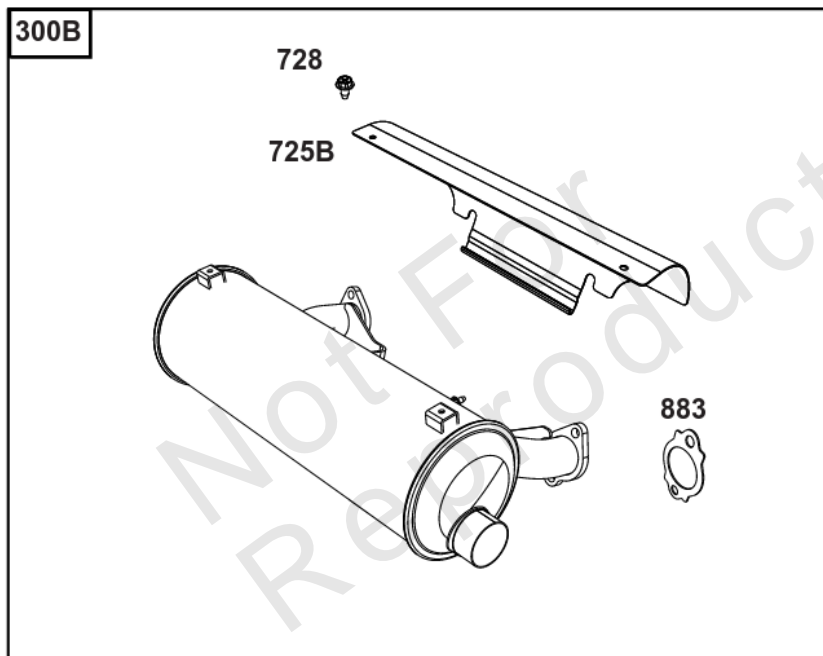

Not For
Reproduction

Lubrication

REF NO	PART NO	QTY	DESCRIPTION
186	796532	1	CONNECTOR, Hose -(Threaded Engine Block Connector for EZ-Oil Drain Hose)(Order hose separate)
239	690233	1	SWITCH, Oil Pressure -(2-4 PSI Normally-Closed Switch)
239A	491657S	1	SWITCH, Oil Pressure -(3-5 PSI Normally-Closed Switch)
239B	841281	1	SWITCH, Oil Pressure -(7-10 PSI Normally-Closed Switch)
239C	694115	1	SWITCH, Oil Pressure -(9-13 PSI Normally-Closed Switch)
239D	697049	1	SWITCH, Oil Pressure -(3-6 PSI Normally-Open Switch)
460	1761386YP	1	CONNECTOR, Filter Adapter -(Oil Drain Valve) (Fitting M14, 90 Degree 9/16 JIC)
460A	5100366SM	1	METRIC ADAPTER, M14-1 -(Threaded engine block adapter M14 to 3/8 for EZ-Oil Drain connector) (order 796532 separate)
512	594200	1	HOSE, Oil Drain -(EZ-Oil Drain Hose, 10.5") (Order threaded engine block connector separate)
512	593635	1	HOSE, Oil Drain -(EZ-Oil Drain Hose, 13.75") (Order threaded engine block connector separate)
512B	1723165SM	1	HOSE, Oil Drain, 10-1/2" Long, 3/8-18 Fittings -(10.5")
512C	5048681SM	1	HOSE, OIL DRAIN -(12.5")
517	593633	1	RETAINER, Oil Drain
1346	844802	1	VALVE, Oil Drain Shut Off
1346A	492031	1	VALVE, Oil Drain Shut Off
1505	100169		OIL-1QT VANGUARD (CASE) -(1 qt. Bottle)
1505A	100170		OIL-5QT VANGUARD (CASE) -(5 qt. Bottle)