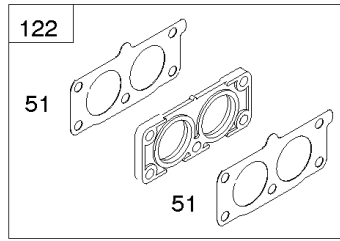

Carburetor (Non Solenoid), Fuel Supply

Mfg. No: 613777-0111-E1