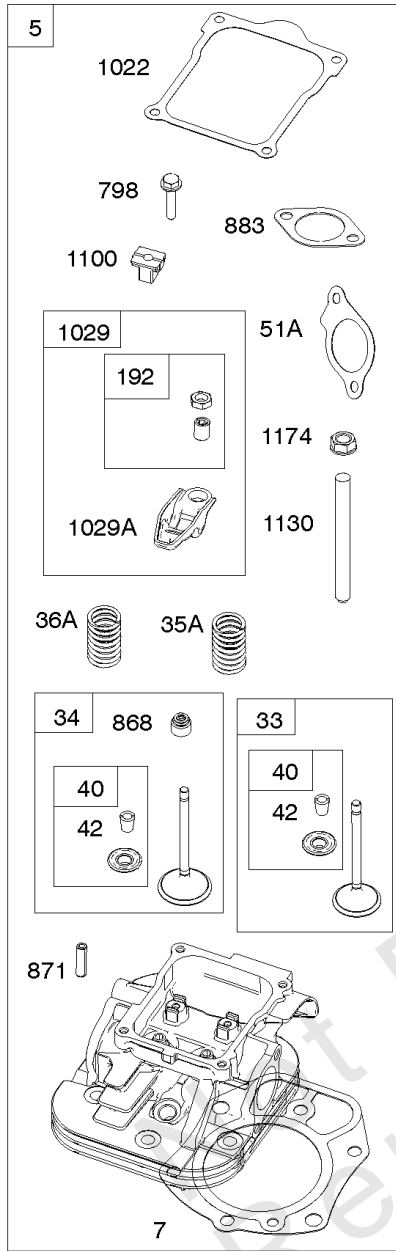

117 & 118 & 147

Carburetors (Fuel Solenoid)

REF NO	PART NO	QTY	DESCRIPTION
947	842109		SOLENOID, Fuel
964	809640		CAP, Connector -(Carburetor)
964A	590799		CAP, Connector
975	842106		BOWL, Float
987	809639		SEAL, Choke/Throttle Shaft
1091	691515		CAP, Limiter
1127	809715		SCREW -(Float Bowl to Carburetor Body)
1444	845039		KIT, Choke Shaft Seal

Not For Reproduction

Control Brackets, Springs/Links, Mufflers

REF NO	PART NO	QTY	DESCRIPTION
98A	843550		KIT, Idle Speed
188	692062		SCREW -(Control Bracket) (M8x18mm)
188A	807084		SCREW -(Control Bracket) (M6x14mm)
202	842533		LINK, Mechanical Governor
209	841500		SPRING, Governor -(Purple)
211	809875		SPRING, Governed Idle -(White)
222	841527		BRACKET, Control
222A	842615		BRACKET, Control
227A	842534		LEVER, Governor Control
232	843248		SPRING/LINK, Governor
265	691024		CLAMP, Casing
267	841552		SCREW -(Casing Clamp)
278	842122		WASHER -(Governor Control Lever)
505	690238		NUT -(Governor Lever)
562	843344		BOLT -(Governor Lever)
613	692062		SCREW -(Muffler) (M8x18mm)
613A	846149		SCREW -(Muffler) (M8x25mm)
725	841132		SHIELD, Heat
728	692067		SCREW -(Heat Shield) (M6x12mm)
883	809872		GASKET, Exhaust
890A	843358		BRACKET, Support

Not For
Reproduction

Crankshaft, Piston/Rings/Connecting Rod

REF NO	PART NO	QTY	DESCRIPTION
16	843354		CRANKSHAFT
24	222698S		KEY, Flywheel -(Aluminum) -Used Before Code Date 07122800
24	796335		KEY, Flywheel -(Steel) -Used After Code Date 07122700
25	842939		PISTON ASSEMBLY -(.020 Oversize)
25	841837		PISTON ASSEMBLY -(Standard)
26	841932		SET, Ring -(.020 Oversize)
26	809972		SET, Ring -(Standard)
27	807351		LOCK, Piston Pin
28	807361		PIN, Piston
29	841838		ROD, Connecting
32	807363		SCREW -(Connecting Rod)
377	691639		KEY, Woodruff
741	809432		GEAR, Timing
1378	844795		SET, Washer/Nut -(Flywheel)