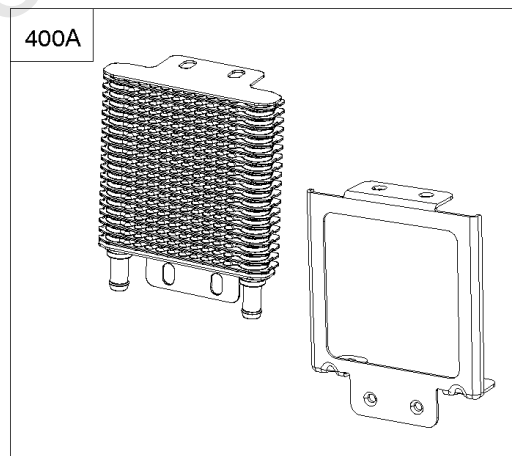

Intake Manifold, Oil Cooler

REF NO	PART NO	QTY	DESCRIPTION
50	844341		MANIFOLD, Intake
51	841882		GASKET, Intake
51A	841592		GASKET, Intake
54	844656		SCREW -(Intake Manifold) (M8x69mm) -Used After Code Date 10092900
122	846245		SPACER, Carburetor
186	844568		CONNECTOR, Hose -(Intake Manifold)
400	846249		COOLER, Oil -Used After Code Date 14022800
400A	846489		COOLER, Oil -Used Before Code Date 14030100
415	794903		PLUG
417	846250		SCREW -(Oil Cooler)
417A	841233		SCREW -(Oil Cooler) (M6x10mm) -Used After Code Date 13072600
417B	843345		SCREW -(Oil Cooler) (M6x8mm) -Used Before Code Date 13072700
448	845593		BRACKET, Oil Cooler
601B	841597		CLAMP, Hose -(Oil Cooler Hose)
601C	845209		CLAMP, Hose -(Oil Cooler Hose)
829	846248		HOSE, Oil Cooler -Used After Code Date 14022800
829A	846247		HOSE, Oil Cooler -Used After Code Date 14022800
829B	846155		HOSE, Oil Cooler -Used Before Code Date 14030100
887	845594		STUD -(Support Bracket)
1013	841602		NIPPLE, Oil Filter
1027	842921		FILTER, Oil
1130	841590		STUD -(Intake Manifold) -Used Before Code Date 10093000
1155	806647		WASHER -(Oil Cooler) -Used Before Code Date 13072700
1174	842067		NUT -(Intake Manifold) -Used Before Code Date 10093000
1184	690939		NUT -(Support Bracket)
1366	841510		DIVERTER, Oil Cooler
1373	841233		SCREW -(Oil Cooler Bracket) (M6x10mm)
1374	841506		SEAL, O-Ring -(Oil Cooler Diverter)