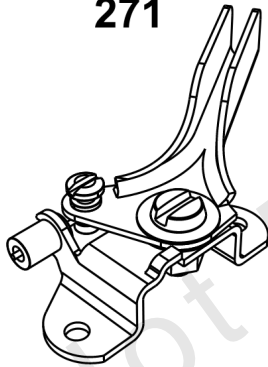

265

265A

416

267

268

269

269A

270

271

271A

271B

1413

493

1502

Speed Control

REF NO	PART NO	QTY	DESCRIPTION
265	691024	1	CLAMP, Casing -(Casing Clamp for Hard Casing)
265A	690798	1	CLAMP, Casing -(Casing Clamp for Soft Casing)
267	792629	1	SCREW -(Screw for Casing Clamp)
268	691025	1	CASING, Control Wire -(Wire Casing 72")
269	691026	1	WIRE, Control -(Control Wire 78")
269A	93907	1	WIRE, Control -(Control Wire 100")
270	691027	1	NUT -(Nut for Wire Casing)
271	691028	1	LEVER, Control
271A	692105	1	LEVER, Control -(Wire with "L" formed end)
271B	692541	1	LEVER, Control -(Wire with "Z" formed end)
416	595196	1	BRACKET, Throttle Cable -(Casing Clamp for Snap-In Casing)
493	842713	1	BRACKET, Mounting -(Speed Sensor)
1413	844449	1	SENSOR, Speed -(Requires 842713 Bracket and two 841233 screws)
1502	841233	2	SCREW -(Speed Sensor)