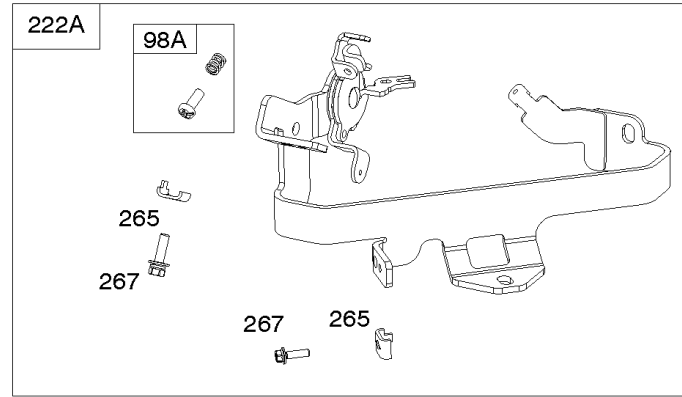

Control Brackets, Springs/Links, Mufflers

REF NO	PART NO	QTY	DESCRIPTION
98A	843550		KIT, Idle Speed
188	692062		SCREW -(Control Bracket) (M8x18mm)
188A	807084		SCREW -(Control Bracket) (M6x14mm)
202	842533		LINK, Mechanical Governor
209	841500		SPRING, Governor -(Purple)
211	809875		SPRING, Governed Idle -(White)
222	841527		BRACKET, Control
222A	842615		BRACKET, Control
227A	842534		LEVER, Governor Control
232	843248		SPRING/LINK, Governor
265	691024		CLAMP, Casing
267	841552		SCREW -(Casing Clamp)
278	842122		WASHER -(Governor Control Lever)
505	690238		NUT -(Governor Lever)
562	843344		BOLT -(Governor Lever)
613	692062		SCREW -(Muffler) (M8x18mm)
613A	846149		SCREW -(Muffler) (M8x25mm)
725	841132		SHIELD, Heat
728	692067		SCREW -(Heat Shield) (M6x12mm)
883	809872		GASKET, Exhaust
890A	843358		BRACKET, Support