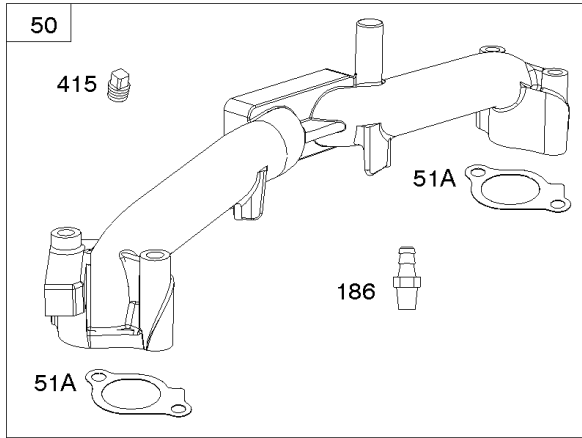

1036

1319

1330

Cylinders, Sumps, Camshaft

REF NO	PART NO	QTY	DESCRIPTION
1330	272144		MANUAL, Repair
1398	842191		COVER, Fuel Pump
1399	690932		SCREW -(Fuel Pump Cover)
1400	809894		SEAL, O-Ring -(Fuel Pump Cover)

Not For Reproduction

Electric Starter, Regulator, Alternator, Armatures

REF NO	PART NO	QTY	DESCRIPTION
309	845761		MOTOR, Starter
333	845126		ARMATURE, Magneto -(Cylinders 1 and 2)
334	692066		SCREW -(Magneto Armature) (M4x23mm)
344	841233		SCREW -(Cable Clamp) (M6x10mm)
474	846882		ALTERNATOR -(20 Amp)
474A	841178		ALTERNATOR -(20/50 Amp)
480	841233		SCREW -(Tube Clamp) (M6x10mm)
501	847385		REGULATOR -(20 Amp)
501A	841170		REGULATOR -(20/50 Amp)
526	690717		SCREW -(Regulator) (M6x30mm)
526	691547		SCREW -(Regulator) (M6x28mm)
527	690423		CLAMP, Tube
529	690744		GROMMET -(Magneto Armature Wires)
587	846866		CLAMP, Cable
587A	807116		CLAMP, Tube
635	692076		BOOT, Spark Plug
683	845758		NUT -(Starter Solenoid)
697	690711		SCREW -(Starter Motor) (Drive Cap)
920	846737		SOLENOID, Starter
1054	280275		TIE, Cable
1119	691552		SCREW -(Alternator) (M4x30mm)