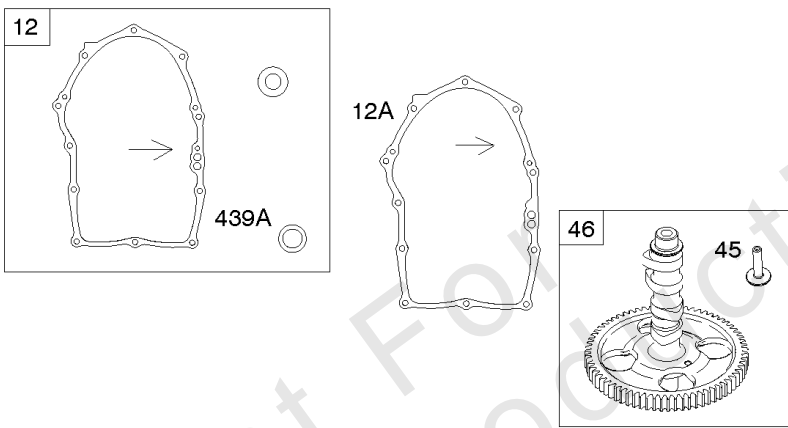

Cylinders, Sumps, Camshaft

REF NO	PART NO	QTY	DESCRIPTION
1	846835		CYLINDER ASSEMBLY -Used After Code Date 14022300
1A	845799		CYLINDER ASSEMBLY
3	841596		SEAL, Oil -(Magneto Side)
4	845176		SUMP, Engine
12	846037		GASKET, Crankcase -Used After Code Date 13072000
12A	843969		GASKET, Crankcase -Used Before Code Date 13072100
15	807392		PLUG, Oil Drain
20	841596		SEAL, Oil -(PTO Side)
22	807362		SCREW -(Crankcase Cover/Sump) (M8x50mm)
22A	690676		SCREW -(Crankcase Cover/Sump) (M8x63mm)
45	809785		TAPPET, Valve
46	809879		CAMSHAFT
219	809426		GEAR, Governor
220	841608		WASHER -(Governor Gear)
221	841026		CUP, Governor
239	841281		SWITCH, Oil Pressure
404	809436		WASHER -(Governor Crank)
415	794903		PLUG
439	692154		O-RING, Oil Gallery -(Crankcase Cover/Sump or Cylinder Assembly)
439A	846027		O-RING, Oil Gallery -(Crankcase Cover/Sump or Cylinder Assembly)
490	843433		BEARING, Magneto Side
523	842542		DIPSTICK
596	807385		SCREW -(Oil Pump)
615	698290		RETAINER, Governor Shaft -(Governor Gear)
615A	809533		RETAINER, Governor Shaft -(Governor Crank)
616	844180		CRANK, Governor
691	809287		SEAL, Governor Shaft
718	690959		PIN, Locating -(Cylinder)
718A	809508		PIN, Locating -(Cylinder Head)
718B	845925		PIN, Locating -(Cylinder) (Spiral)
750	842537		SCREW -(Oil Pump Cover)
943	842538		SEAL, O-Ring -(Oil Pump Cover)
965	842536		COVER, Oil Pump
1017	842535		SCREEN, Oil Pump
1024	846026		PUMP, Oil
1036	-----		Label-Emissions -(Available From A Briggs & Stratton Authorized Dealer)
1319	794467		LABEL, Warning

1036

1319

1330