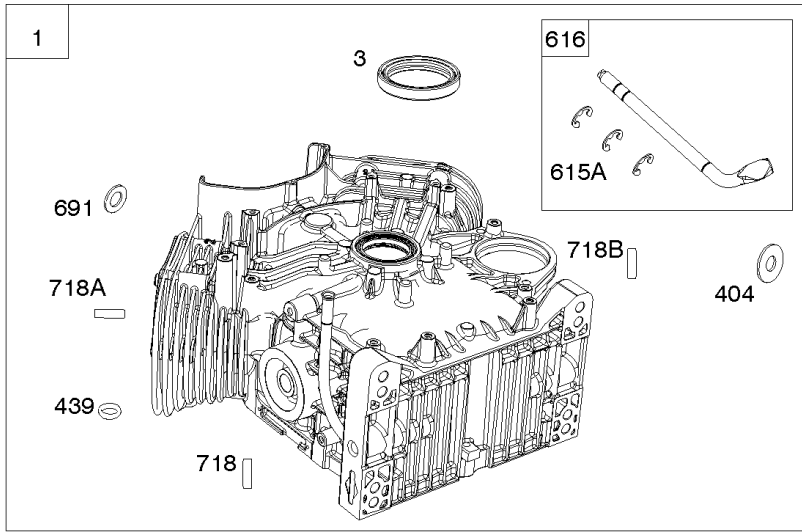

1036

1319

1330

Cylinders, Sumps, Camshaft

REF NO	PART NO	QTY	DESCRIPTION
1	846835		CYLINDER ASSEMBLY -Used After Code Date 14022300
1A	845799		CYLINDER ASSEMBLY
3	841596		SEAL, Oil -(Magneto Side)
4	845176		SUMP, Engine
12	846037		GASKET, Crankcase -Used After Code Date 13072000
12A	843969		GASKET, Crankcase -Used Before Code Date 13072100
15	807392		PLUG, Oil Drain
20	841596		SEAL, Oil -(PTO Side)
22	807362		SCREW -(Crankcase Cover/Sump) (M8x50mm)
22A	690676		SCREW -(Crankcase Cover/Sump) (M8x63mm)
45	809785		TAPPET, Valve
46	809879		CAMSHAFT
219	809426		GEAR, Governor
220	841608		WASHER -(Governor Gear)
221	841026		CUP, Governor
239	841281		SWITCH, Oil Pressure
404	809436		WASHER -(Governor Crank)
415	794903		PLUG
439	692154		O-RING, Oil Gallery -(Crankcase Cover/Sump or Cylinder Assembly)
439A	846027		O-RING, Oil Gallery -(Crankcase Cover/Sump or Cylinder Assembly)
490	843433		BEARING, Magneto Side
523	842542		DIPSTICK
596	807385		SCREW -(Oil Pump)
615	698290		RETAINER, Governor Shaft -(Governor Gear)
615A	809533		RETAINER, Governor Shaft -(Governor Crank)
616	844180		CRANK, Governor
691	809287		SEAL, Governor Shaft
718	690959		PIN, Locating -(Cylinder)
718A	809508		PIN, Locating -(Cylinder Head)
718B	845925		PIN, Locating -(Cylinder) (Spiral)
750	842537		SCREW -(Oil Pump Cover)
943	842538		SEAL, O-Ring -(Oil Pump Cover)
965	842536		COVER, Oil Pump
1017	842535		SCREEN, Oil Pump
1024	846026		PUMP, Oil
1036	-----		Label-Emissions -(Available From A Briggs & Stratton Authorized Dealer)
1319	794467		LABEL, Warning