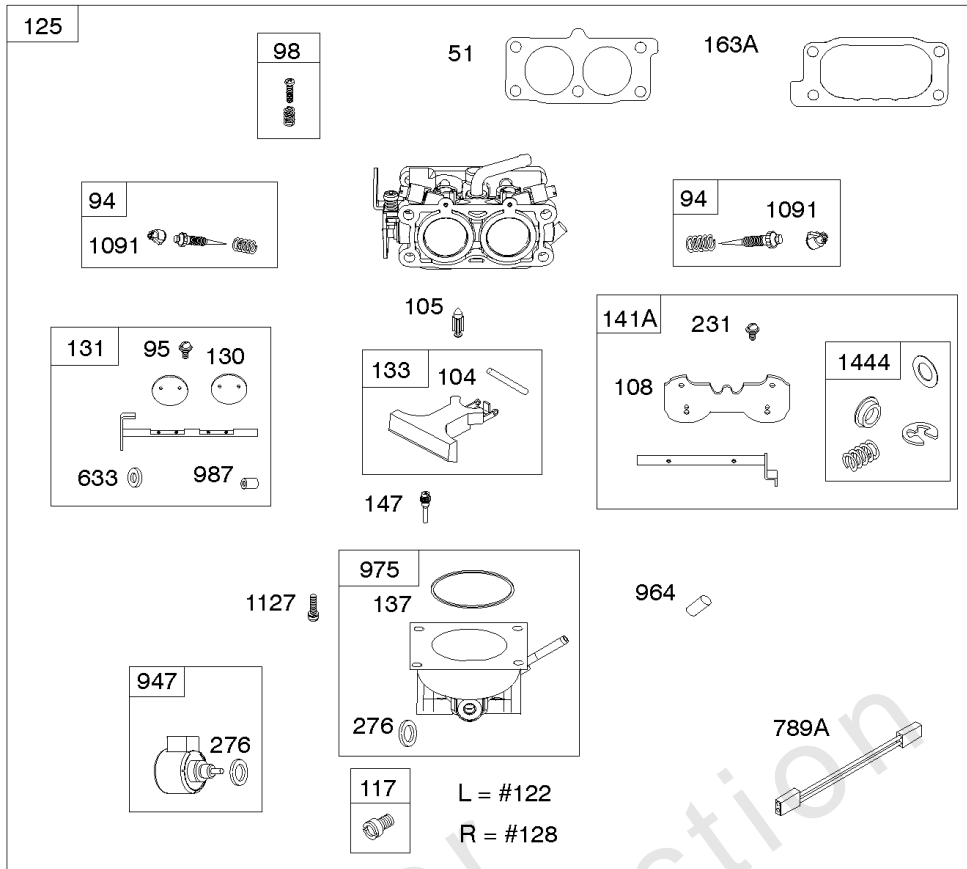

Carburetor (Non Solenoid), Fuel Supply

Mfg. No: 613777-0111-E1

117 & 118 & 147

Carburetor (Non Solenoid), Fuel Supply

REF NO	PART NO	QTY	DESCRIPTION
601A	691038		CLAMP, Hose -(Black)
601D	791850		CLAMP, Hose -(Green)
633	809641		SEAL, Choke/Throttle Shaft -(Throttle Shaft)
964	809640		CAP, Connector -(Carburetor)
964A	590799		CAP, Connector
975	842106		BOWL, Float
987	809639		SEAL, Choke/Throttle Shaft
1091	691515		CAP, Limiter
1127	809715		SCREW -(Float Bowl to Carburetor Body)
1331	809894		SEAL, O-Ring -(Fuel Pump)
1444	845039		KIT, Choke Shaft Seal

Not For Reproduction

Carburetor Overhaul Kit, Engine/Valve Gasket Sets

REF NO	PART NO	QTY	DESCRIPTION
3	841596		SEAL, Oil -(Magneto Side)
7	809730		GASKET, Cylinder Head
9	842545		GASKET, Breather
20	841596		SEAL, Oil -(PTO Side)
51	841882		GASKET, Intake
51A	841592		GASKET, Intake
51B	809910		GASKET, Intake
51C	843455		GASKET, Intake
94	843295		KIT, Idle Mixture
104	690739		PIN, Float Hinge
105	843366		VALVE, Float Needle
121	843378		KIT, Carburetor Overhaul
133	809637		FLOAT, Carburetor
137	809645		GASKET, Float Bowl
163	843117		GASKET, Air Cleaner -(Air Cleaner Side)
163A	807375		GASKET, Air Cleaner -(Carburetor Side)
163B	841852		GASKET, Air Cleaner -(Air Cleaner)
276	806476		WASHER, Sealing
358	843370		GASKET SET, Engine
404	809436		WASHER -(Governor Crank)
439	692154		O-RING, Oil Gallery -(Crankcase Cover/Sump or Cylinder Assembly)
633	809641		SEAL, Choke/Throttle Shaft -(Throttle Shaft)
633A	809638		SEAL, Choke/Throttle Shaft -(Choke Shaft)
633B	809644		SEAL, Choke/Throttle Shaft -(Choke Shaft)
691	809287		SEAL, Governor Shaft
868	691963		SEAL, Valve
883	809872		GASKET, Exhaust
943	842538		SEAL, O-Ring -(Oil Pump Cover)
987	809639		SEAL, Choke/Throttle Shaft
1022	809732		GASKET, Rocker Cover
1091	691515		CAP, Limiter
1095	843713		GASKET SET, Valve
1331	809894		SEAL, O-Ring -(Fuel Pump)