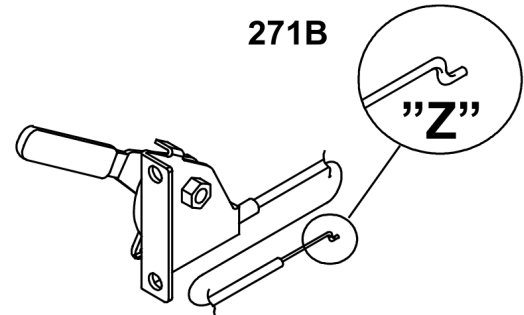

271

271A

271B

1413

493

1502

Speed Control

REF NO	PART NO	QTY	DESCRIPTION
265	691024	1	CLAMP, Casing -(Casing Clamp for Hard Casing)
265A	690798	1	CLAMP, Casing -(Casing Clamp for Soft Casing)
267	792629	1	SCREW -(Screw for Casing Clamp)
268	691025	1	CASING, Control Wire -(Wire Casing 72")
269	691026	1	WIRE, Control -(Control Wire 78")
269A	93907	1	WIRE, Control -(Control Wire 100")
270	691027	1	NUT -(Nut for Wire Casing)
271	691028	1	LEVER, Control
271A	692105	1	LEVER, Control -(Wire with "L" formed end)
271B	692541	1	LEVER, Control -(Wire with "Z" formed end)
416	595196	1	BRACKET, Throttle Cable -(Casing Clamp for Snap-In Casing)
493	842713	1	BRACKET, Mounting -(Speed Sensor)
1413	844449	1	SENSOR, Speed -(Requires 842713 Bracket and two 841233 screws)
1502	841233	2	SCREW -(Speed Sensor)