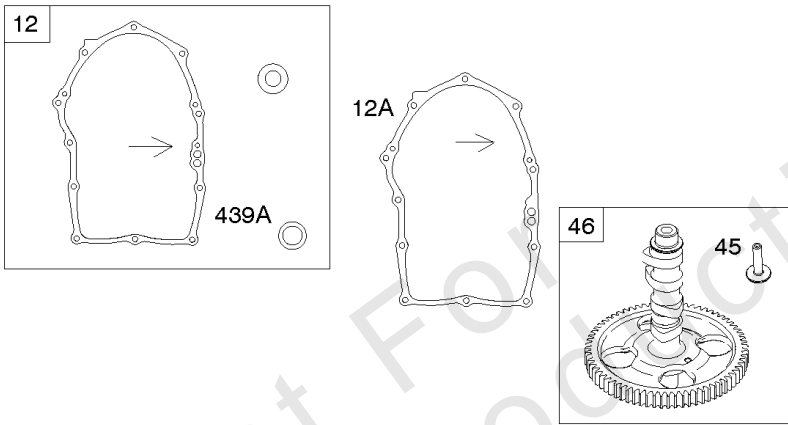

1036

1319

1330

Cylinders, Sumps, Camshaft

REF NO	PART NO	QTY	DESCRIPTION
1	846835		CYLINDER ASSEMBLY -Used After Code Date 14022300
1A	845799		CYLINDER ASSEMBLY
3	841596		SEAL, Oil -(Magneto Side)
4	845176		SUMP, Engine
12	846037		GASKET, Crankcase -Used After Code Date 13072000
12A	843969		GASKET, Crankcase -Used Before Code Date 13072100
15	807392		PLUG, Oil Drain
20	841596		SEAL, Oil -(PTO Side)
22	807362		SCREW -(Crankcase Cover/Sump) (M8x50mm)
22A	690676		SCREW -(Crankcase Cover/Sump) (M8x63mm)
45	809785		TAPPET, Valve
46	809879		CAMSHAFT
219	809426		GEAR, Governor
220	841608		WASHER -(Governor Gear)
221	841026		CUP, Governor
239	841281		SWITCH, Oil Pressure
404	809436		WASHER -(Governor Crank)
415	794903		PLUG
439	692154		O-RING, Oil Gallery -(Crankcase Cover/Sump or Cylinder Assembly)
439A	846027		O-RING, Oil Gallery -(Crankcase Cover/Sump or Cylinder Assembly)
490	843433		BEARING, Magneto Side
523	842542		DIPSTICK
596	807385		SCREW -(Oil Pump)
615	698290		RETAINER, Governor Shaft -(Governor Gear)
615A	809533		RETAINER, Governor Shaft -(Governor Crank)
616	844180		CRANK, Governor
691	809287		SEAL, Governor Shaft
718	690959		PIN, Locating -(Cylinder)
718A	809508		PIN, Locating -(Cylinder Head)
718B	845925		PIN, Locating -(Cylinder) (Spiral)
750	842537		SCREW -(Oil Pump Cover)
943	842538		SEAL, O-Ring -(Oil Pump Cover)
965	842536		COVER, Oil Pump
1017	842535		SCREEN, Oil Pump
1024	846026		PUMP, Oil
1036	-----		Label-Emissions -(Available From A Briggs & Stratton Authorized Dealer)
1319	794467		LABEL, Warning