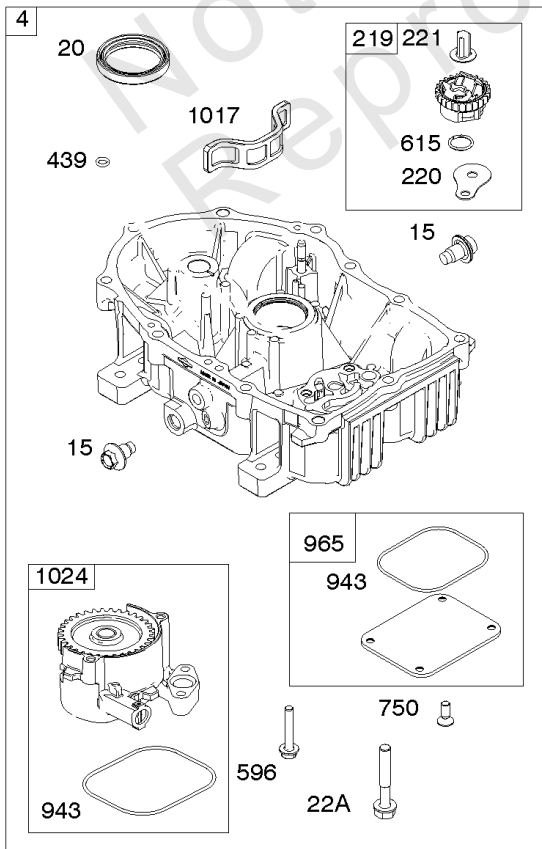

Cylinders, Sumps, Camshaft

REF NO	PART NO	QTY	DESCRIPTION
1	846835		CYLINDER ASSEMBLY -Used After Code Date 14022300
1A	845799		CYLINDER ASSEMBLY
3	841596		SEAL, Oil -(Magneto Side)
4	845176		SUMP, Engine
12	846037		GASKET, Crankcase -Used After Code Date 13072000
12A	843969		GASKET, Crankcase -Used Before Code Date 13072100
15	807392		PLUG, Oil Drain
20	841596		SEAL, Oil -(PTO Side)
22	807362		SCREW -(Crankcase Cover/Sump) (M8x50mm)
22A	690676		SCREW -(Crankcase Cover/Sump) (M8x63mm)
45	809785		TAPPET, Valve
46	809879		CAMSHAFT
219	809426		GEAR, Governor
220	841608		WASHER -(Governor Gear)
221	841026		CUP, Governor
239	841281		SWITCH, Oil Pressure
404	809436		WASHER -(Governor Crank)
415	794903		PLUG
439	692154		O-RING, Oil Gallery -(Crankcase Cover/Sump or Cylinder Assembly)
439A	846027		O-RING, Oil Gallery -(Crankcase Cover/Sump or Cylinder Assembly)
490	843433		BEARING, Magneto Side
523	842542		DIPSTICK
596	807385		SCREW -(Oil Pump)
615	698290		RETAINER, Governor Shaft -(Governor Gear)
615A	809533		RETAINER, Governor Shaft -(Governor Crank)
616	844180		CRANK, Governor
691	809287		SEAL, Governor Shaft
718	690959		PIN, Locating -(Cylinder)
718A	809508		PIN, Locating -(Cylinder Head)
718B	845925		PIN, Locating -(Cylinder) (Spiral)
750	842537		SCREW -(Oil Pump Cover)
943	842538		SEAL, O-Ring -(Oil Pump Cover)
965	842536		COVER, Oil Pump
1017	842535		SCREEN, Oil Pump
1024	846026		PUMP, Oil
1036	-----		Label-Emissions -(Available From A Briggs & Stratton Authorized Dealer)
1319	794467		LABEL, Warning

1036

1319

1330