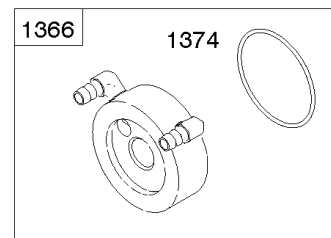

1036

1319

1330

Cylinders, Sumps, Camshaft

REF NO	PART NO	QTY	DESCRIPTION
1330	272144		MANUAL, Repair
1398	842191		COVER, Fuel Pump
1399	690932		SCREW -(Fuel Pump Cover)
1400	809894		SEAL, O-Ring -(Fuel Pump Cover)

Not For Reproduction

Electric Starter, Regulator, Alternator, Armatures

REF NO	PART NO	QTY	DESCRIPTION
309	845761		MOTOR, Starter
333	845126		ARMATURE, Magneto -(Cylinders 1 and 2)
334	692066		SCREW -(Magneto Armature) (M4x23mm)
344	841233		SCREW -(Cable Clamp) (M6x10mm)
474	846882		ALTERNATOR -(20 Amp)
474A	841178		ALTERNATOR -(20/50 Amp)
480	841233		SCREW -(Tube Clamp) (M6x10mm)
501	847385		REGULATOR -(20 Amp)
501A	841170		REGULATOR -(20/50 Amp)
526	690717		SCREW -(Regulator) (M6x30mm)
526	691547		SCREW -(Regulator) (M6x28mm)
527	690423		CLAMP, Tube
529	690744		GROMMET -(Magneto Armature Wires)
587	846866		CLAMP, Cable
587A	807116		CLAMP, Tube
635	692076		BOOT, Spark Plug
683	845758		NUT -(Starter Solenoid)
697	690711		SCREW -(Starter Motor) (Drive Cap)
920	846737		SOLENOID, Starter
1054	280275		TIE, Cable
1119	691552		SCREW -(Alternator) (M4x30mm)