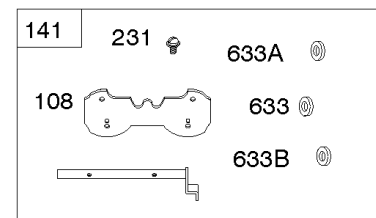

117 & 118 & 147