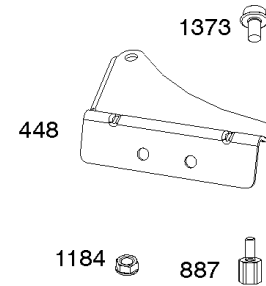

Intake Manifold, Oil Cooler

REF NO	PART NO	QTY	DESCRIPTION
50	844341		MANIFOLD, Intake
51	841882		GASKET, Intake
51A	841592		GASKET, Intake
54	844656		SCREW -(Intake Manifold) (M8x69mm) -Used After Code Date 10092900
122	846245		SPACER, Carburetor
186	844568		CONNECTOR, Hose -(Intake Manifold)
400	846249		COOLER, Oil -Used After Code Date 14022800
400A	846489		COOLER, Oil -Used Before Code Date 14030100
415	794903		PLUG
417	846250		SCREW -(Oil Cooler)
417A	841233		SCREW -(Oil Cooler) (M6x10mm) -Used After Code Date 13072600
417B	843345		SCREW -(Oil Cooler) (M6x8mm) -Used Before Code Date 13072700
448	845593		BRACKET, Oil Cooler
601B	841597		CLAMP, Hose -(Oil Cooler Hose)
601C	845209		CLAMP, Hose -(Oil Cooler Hose)
829	846248		HOSE, Oil Cooler -Used After Code Date 14022800
829A	846247		HOSE, Oil Cooler -Used After Code Date 14022800
829B	846155		HOSE, Oil Cooler -Used Before Code Date 14030100
887	845594		STUD -(Support Bracket)
1013	841602		NIPPLE, Oil Filter
1027	842921		FILTER, Oil
1130	841590		STUD -(Intake Manifold) -Used Before Code Date 10093000
1155	806647		WASHER -(Oil Cooler) -Used Before Code Date 13072700
1174	842067		NUT -(Intake Manifold) -Used Before Code Date 10093000
1184	690939		NUT -(Support Bracket)
1366	841510		DIVERTER, Oil Cooler
1373	841233		SCREW -(Oil Cooler Bracket) (M6x10mm)
1374	841506		SEAL, O-Ring -(Oil Cooler Diverter)