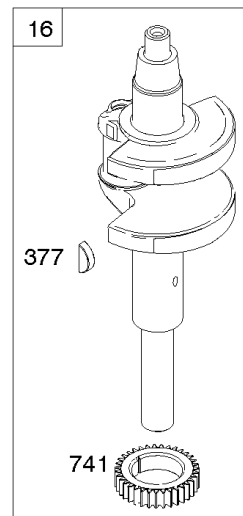

117 & 118 & 147

Carburetors (Fuel Solenoid)

REF NO	PART NO	QTY	DESCRIPTION
947	842109		SOLENOID, Fuel
964	809640		CAP, Connector -(Carburetor)
964A	590799		CAP, Connector
975	842106		BOWL, Float
987	809639		SEAL, Choke/Throttle Shaft
1091	691515		CAP, Limiter
1127	809715		SCREW -(Float Bowl to Carburetor Body)
1444	845039		KIT, Choke Shaft Seal

Not For Reproduction

Control Brackets, Springs/Links, Mufflers

REF NO	PART NO	QTY	DESCRIPTION
98A	843550		KIT, Idle Speed
188	692062		SCREW -(Control Bracket) (M8x18mm)
188A	807084		SCREW -(Control Bracket) (M6x14mm)
202	842533		LINK, Mechanical Governor
209	841500		SPRING, Governor -(Purple)
211	809875		SPRING, Governed Idle -(White)
222	841527		BRACKET, Control
222A	842615		BRACKET, Control
227A	842534		LEVER, Governor Control
232	843248		SPRING/LINK, Governor
265	691024		CLAMP, Casing
267	841552		SCREW -(Casing Clamp)
278	842122		WASHER -(Governor Control Lever)
505	690238		NUT -(Governor Lever)
562	843344		BOLT -(Governor Lever)
613	692062		SCREW -(Muffler) (M8x18mm)
613A	846149		SCREW -(Muffler) (M8x25mm)
725	841132		SHIELD, Heat
728	692067		SCREW -(Heat Shield) (M6x12mm)
883	809872		GASKET, Exhaust
890A	843358		BRACKET, Support