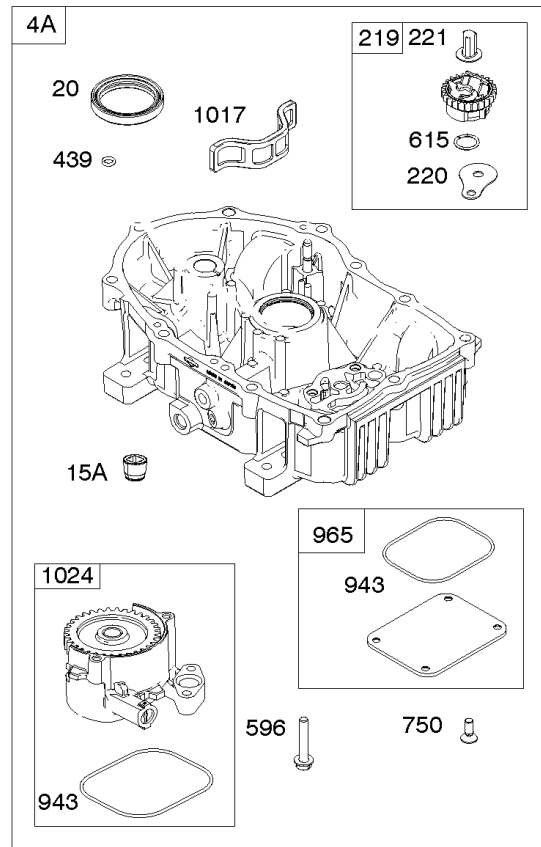

1036

1319

1330

Cylinders, Sumps, Camshaft

REF NO	PART NO	QTY	DESCRIPTION
1	846835		CYLINDER ASSEMBLY -Used After Code Date 14022300
1A	845799		CYLINDER ASSEMBLY
3	841596		SEAL, Oil -(Magneto Side)
4	845176		SUMP, Engine
12	846037		GASKET, Crankcase -Used After Code Date 13072000
12A	843969		GASKET, Crankcase -Used Before Code Date 13072100
15	807392		PLUG, Oil Drain
20	841596		SEAL, Oil -(PTO Side)
22	807362		SCREW -(Crankcase Cover/Sump) (M8x50mm)
22A	690676		SCREW -(Crankcase Cover/Sump) (M8x63mm)
45	809785		TAPPET, Valve
46	809879		CAMSHAFT
219	809426		GEAR, Governor
220	841608		WASHER -(Governor Gear)
221	841026		CUP, Governor
239	841281		SWITCH, Oil Pressure
404	809436		WASHER -(Governor Crank)
415	794903		PLUG
439	692154		O-RING, Oil Gallery -(Crankcase Cover/Sump or Cylinder Assembly)
439A	846027		O-RING, Oil Gallery -(Crankcase Cover/Sump or Cylinder Assembly)
490	843433		BEARING, Magneto Side
523	842542		DIPSTICK
596	807385		SCREW -(Oil Pump)
615	698290		RETAINER, Governor Shaft -(Governor Gear)
615A	809533		RETAINER, Governor Shaft -(Governor Crank)
616	844180		CRANK, Governor
691	809287		SEAL, Governor Shaft
718	690959		PIN, Locating -(Cylinder)
718A	809508		PIN, Locating -(Cylinder Head)
718B	845925		PIN, Locating -(Cylinder) (Spiral)
750	842537		SCREW -(Oil Pump Cover)
943	842538		SEAL, O-Ring -(Oil Pump Cover)
965	842536		COVER, Oil Pump
1017	842535		SCREEN, Oil Pump
1024	846026		PUMP, Oil
1036	-----		Label-Emissions -(Available From A Briggs & Stratton Authorized Dealer)
1319	794467		LABEL, Warning