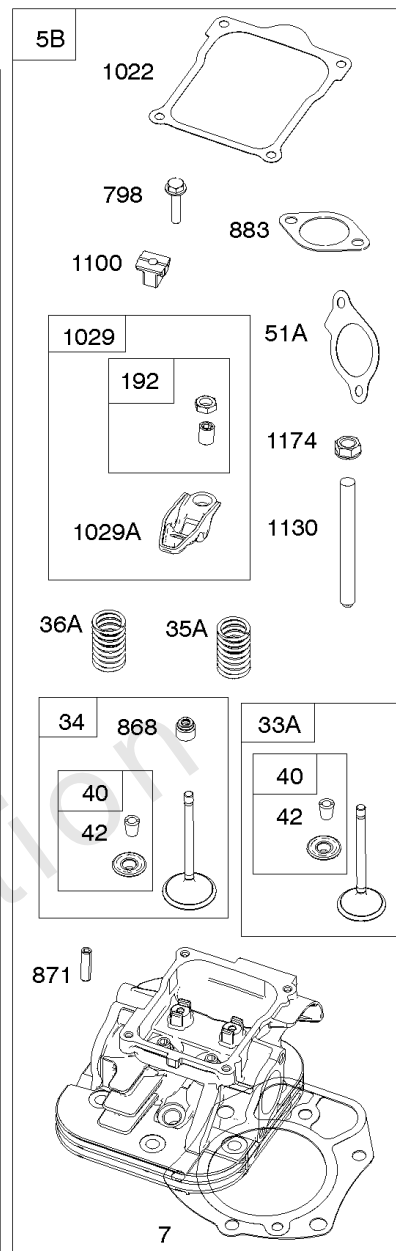

117 & 118 & 147

Carburetors (Fuel Solenoid)

REF NO	PART NO	QTY	DESCRIPTION
947	842109		SOLENOID, Fuel
964	809640		CAP, Connector -(Carburetor)
964A	590799		CAP, Connector
975	842106		BOWL, Float
987	809639		SEAL, Choke/Throttle Shaft
1091	691515		CAP, Limiter
1127	809715		SCREW -(Float Bowl to Carburetor Body)
1444	845039		KIT, Choke Shaft Seal

Not For Reproduction

Control Brackets, Springs/Links, Mufflers

REF NO	PART NO	QTY	DESCRIPTION
98A	843550		KIT, Idle Speed
188	692062		SCREW -(Control Bracket) (M8x18mm)
188A	807084		SCREW -(Control Bracket) (M6x14mm)
202	842533		LINK, Mechanical Governor
209	841500		SPRING, Governor -(Purple)
211	809875		SPRING, Governed Idle -(White)
222	841527		BRACKET, Control
222A	842615		BRACKET, Control
227A	842534		LEVER, Governor Control
232	843248		SPRING/LINK, Governor
265	691024		CLAMP, Casing
267	841552		SCREW -(Casing Clamp)
278	842122		WASHER -(Governor Control Lever)
505	690238		NUT -(Governor Lever)
562	843344		BOLT -(Governor Lever)
613	692062		SCREW -(Muffler) (M8x18mm)
613A	846149		SCREW -(Muffler) (M8x25mm)
725	841132		SHIELD, Heat
728	692067		SCREW -(Heat Shield) (M6x12mm)
883	809872		GASKET, Exhaust
890A	843358		BRACKET, Support

Not For
Reproduction

Crankshaft, Piston/Rings/Connecting Rod

REF NO	PART NO	QTY	DESCRIPTION
16	843354		CRANKSHAFT
24	222698S		KEY, Flywheel -(Aluminum) -Used Before Code Date 07122800
24	796335		KEY, Flywheel -(Steel) -Used After Code Date 07122700
25	842939		PISTON ASSEMBLY -(.020 Oversize)
25	841837		PISTON ASSEMBLY -(Standard)
26	841932		SET, Ring -(.020 Oversize)
26	809972		SET, Ring -(Standard)
27	807351		LOCK, Piston Pin
28	807361		PIN, Piston
29	841838		ROD, Connecting
32	807363		SCREW -(Connecting Rod)
377	691639		KEY, Woodruff
741	809432		GEAR, Timing
1378	844795		SET, Washer/Nut -(Flywheel)