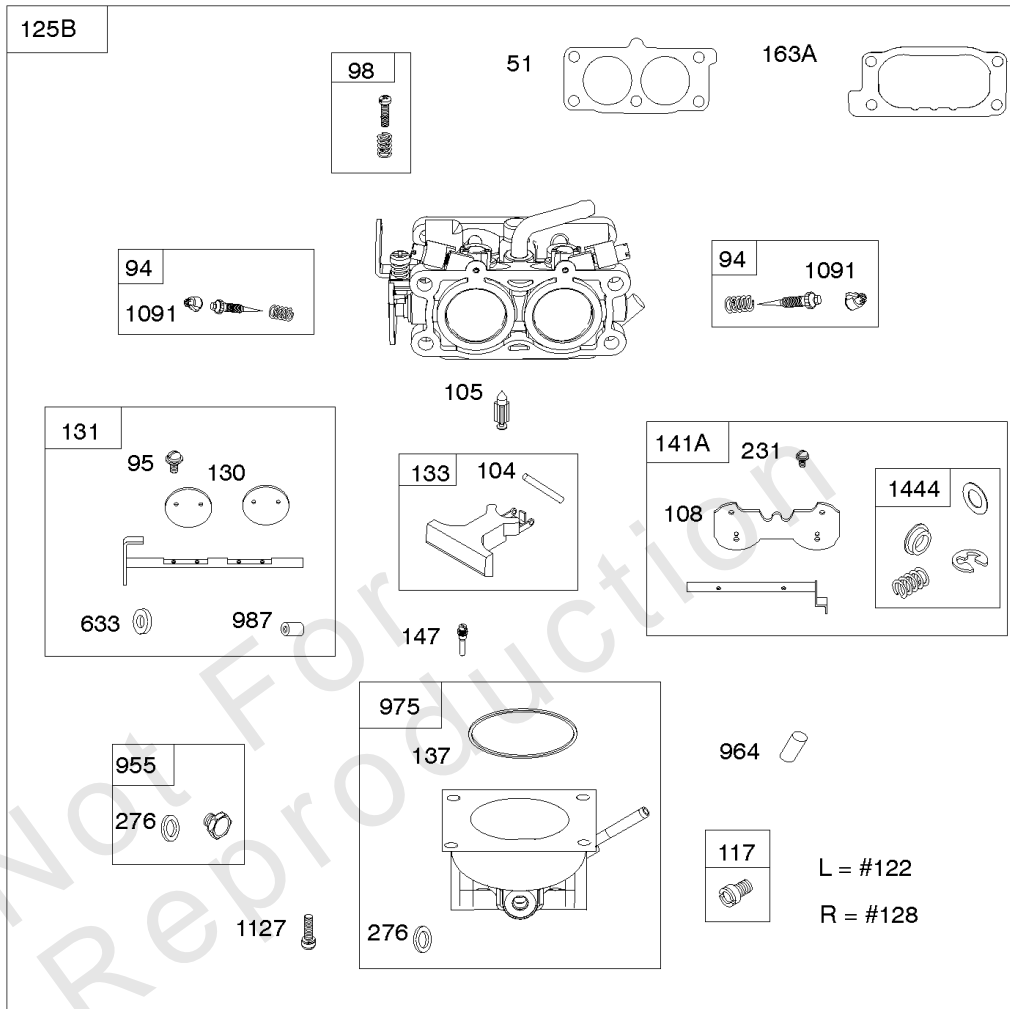

117 & 118 & 147