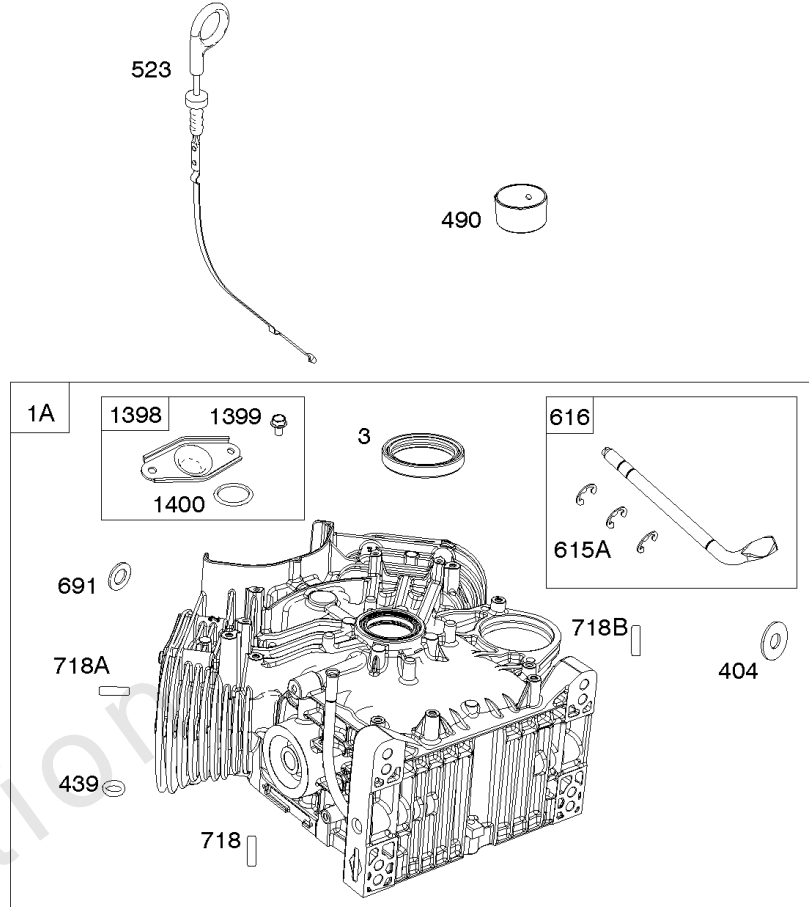

1036

1319

1330

Cylinders, Sumps, Camshaft

REF NO	PART NO	QTY	DESCRIPTION
1	846835		CYLINDER ASSEMBLY -Used After Code Date 14022300
1A	845799		CYLINDER ASSEMBLY
3	841596		SEAL, Oil -(Magneto Side)
4	845176		SUMP, Engine
12	846037		GASKET, Crankcase -Used After Code Date 13072000
12A	843969		GASKET, Crankcase -Used Before Code Date 13072100
15	807392		PLUG, Oil Drain
20	841596		SEAL, Oil -(PTO Side)
22	807362		SCREW -(Crankcase Cover/Sump) (M8x50mm)
22A	690676		SCREW -(Crankcase Cover/Sump) (M8x63mm)
45	809785		TAPPET, Valve
46	809879		CAMSHAFT
219	809426		GEAR, Governor
220	841608		WASHER -(Governor Gear)
221	841026		CUP, Governor
239	841281		SWITCH, Oil Pressure
404	809436		WASHER -(Governor Crank)
415	794903		PLUG
439	692154		O-RING, Oil Gallery -(Crankcase Cover/Sump or Cylinder Assembly)
439A	846027		O-RING, Oil Gallery -(Crankcase Cover/Sump or Cylinder Assembly)
490	843433		BEARING, Magneto Side
523	842542		DIPSTICK
596	807385		SCREW -(Oil Pump)
615	698290		RETAINER, Governor Shaft -(Governor Gear)
615A	809533		RETAINER, Governor Shaft -(Governor Crank)
616	844180		CRANK, Governor
691	809287		SEAL, Governor Shaft
718	690959		PIN, Locating -(Cylinder)
718A	809508		PIN, Locating -(Cylinder Head)
718B	845925		PIN, Locating -(Cylinder) (Spiral)
750	842537		SCREW -(Oil Pump Cover)
943	842538		SEAL, O-Ring -(Oil Pump Cover)
965	842536		COVER, Oil Pump
1017	842535		SCREEN, Oil Pump
1024	846026		PUMP, Oil
1036	-----		Label-Emissions -(Available From A Briggs & Stratton Authorized Dealer)
1319	794467		LABEL, Warning