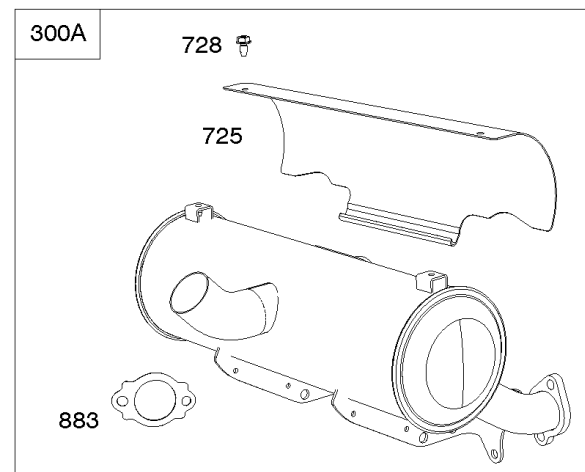

Control Brackets, Springs/Links, Mufflers

REF NO	PART NO	QTY	DESCRIPTION
98A	843550		KIT, Idle Speed
188	692062		SCREW -(Control Bracket) (M8x18mm)
188A	807084		SCREW -(Control Bracket) (M6x14mm)
202	842533		LINK, Mechanical Governor
209	841500		SPRING, Governor -(Purple)
211	809875		SPRING, Governed Idle -(White)
222	841527		BRACKET, Control
222A	842615		BRACKET, Control
227A	842534		LEVER, Governor Control
232	843248		SPRING/LINK, Governor
265	691024		CLAMP, Casing
267	841552		SCREW -(Casing Clamp)
278	842122		WASHER -(Governor Control Lever)
505	690238		NUT -(Governor Lever)
562	843344		BOLT -(Governor Lever)
613	692062		SCREW -(Muffler) (M8x18mm)
613A	846149		SCREW -(Muffler) (M8x25mm)
725	841132		SHIELD, Heat
728	692067		SCREW -(Heat Shield) (M6x12mm)
883	809872		GASKET, Exhaust
890A	843358		BRACKET, Support