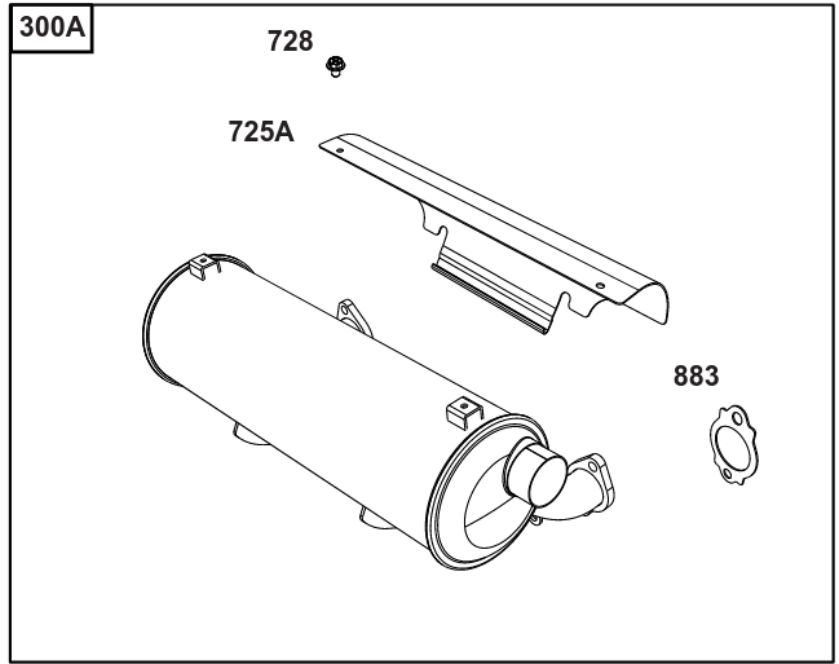

Not For
Reproduction

Lubrication

REF NO	PART NO	QTY	DESCRIPTION
186	796532	1	CONNECTOR, Hose -(Threaded Engine Block Connector for EZ-Oil Drain Hose)(Order hose separate)
239	690233	1	SWITCH, Oil Pressure -(2-4 PSI Normally-Closed Switch)
239A	491657S	1	SWITCH, Oil Pressure -(3-5 PSI Normally-Closed Switch)
239B	841281	1	SWITCH, Oil Pressure -(7-10 PSI Normally-Closed Switch)
239C	694115	1	SWITCH, Oil Pressure -(9-13 PSI Normally-Closed Switch)
239D	697049	1	SWITCH, Oil Pressure -(3-6 PSI Normally-Open Switch)
460	1761386YP	1	CONNECTOR, Filter Adapter -(Oil Drain Valve) (Fitting M14, 90 Degree 9/16 JIC)
460A	5100366SM	1	METRIC ADAPTER, M14-1 -(Threaded engine block adapter M14 to 3/8 for EZ-Oil Drain connector) (order 796532 separate)
512	594200	1	HOSE, Oil Drain -(EZ-Oil Drain Hose, 10.5") (Order threaded engine block connector separate)
512	593635	1	HOSE, Oil Drain -(EZ-Oil Drain Hose, 13.75") (Order threaded engine block connector separate)
512B	1723165SM	1	HOSE, Oil Drain, 10-1/2" Long, 3/8-18 Fittings -(10.5")
512C	5048681SM	1	HOSE, OIL DRAIN -(12.5")
517	593633	1	RETAINER, Oil Drain
1346	844802	1	VALVE, Oil Drain Shut Off
1346A	492031	1	VALVE, Oil Drain Shut Off
1505	100169		OIL-1QT VANGUARD (CASE) -(1 qt. Bottle)
1505A	100170		OIL-5QT VANGUARD (CASE) -(5 qt. Bottle)