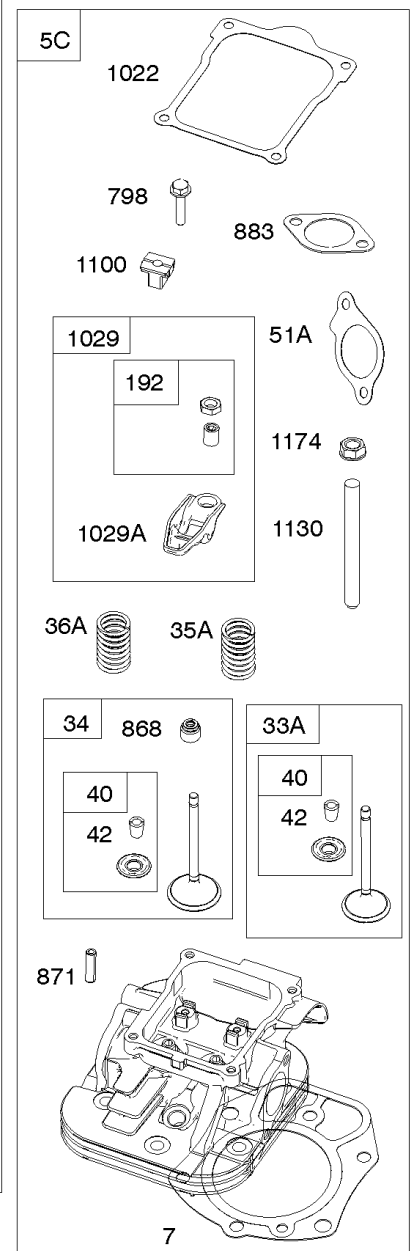

117 & 118 & 147

Carburetors (Fuel Solenoid)

REF NO	PART NO	QTY	DESCRIPTION
947	842109		SOLENOID, Fuel
964	809640		CAP, Connector -(Carburetor)
964A	590799		CAP, Connector
975	842106		BOWL, Float
987	809639		SEAL, Choke/Throttle Shaft
1091	691515		CAP, Limiter
1127	809715		SCREW -(Float Bowl to Carburetor Body)
1444	845039		KIT, Choke Shaft Seal

Not For Reproduction

Control Brackets, Springs/Links, Mufflers

REF NO	PART NO	QTY	DESCRIPTION
98A	843550		KIT, Idle Speed
188	692062		SCREW -(Control Bracket) (M8x18mm)
188A	807084		SCREW -(Control Bracket) (M6x14mm)
202	842533		LINK, Mechanical Governor
209	841500		SPRING, Governor -(Purple)
211	809875		SPRING, Governed Idle -(White)
222	841527		BRACKET, Control
222A	842615		BRACKET, Control
227A	842534		LEVER, Governor Control
232	843248		SPRING/LINK, Governor
265	691024		CLAMP, Casing
267	841552		SCREW -(Casing Clamp)
278	842122		WASHER -(Governor Control Lever)
505	690238		NUT -(Governor Lever)
562	843344		BOLT -(Governor Lever)
613	692062		SCREW -(Muffler) (M8x18mm)
613A	846149		SCREW -(Muffler) (M8x25mm)
725	841132		SHIELD, Heat
728	692067		SCREW -(Heat Shield) (M6x12mm)
883	809872		GASKET, Exhaust
890A	843358		BRACKET, Support

Not For
Reproduction

Crankshaft, Piston/Rings/Connecting Rod

REF NO	PART NO	QTY	DESCRIPTION
16	843354		CRANKSHAFT
24	222698S		KEY, Flywheel -(Aluminum) -Used Before Code Date 07122800
24	796335		KEY, Flywheel -(Steel) -Used After Code Date 07122700
25	842939		PISTON ASSEMBLY -(.020 Oversize)
25	841837		PISTON ASSEMBLY -(Standard)
26	841932		SET, Ring -(.020 Oversize)
26	809972		SET, Ring -(Standard)
27	807351		LOCK, Piston Pin
28	807361		PIN, Piston
29	841838		ROD, Connecting
32	807363		SCREW -(Connecting Rod)
377	691639		KEY, Woodruff
741	809432		GEAR, Timing
1378	844795		SET, Washer/Nut -(Flywheel)