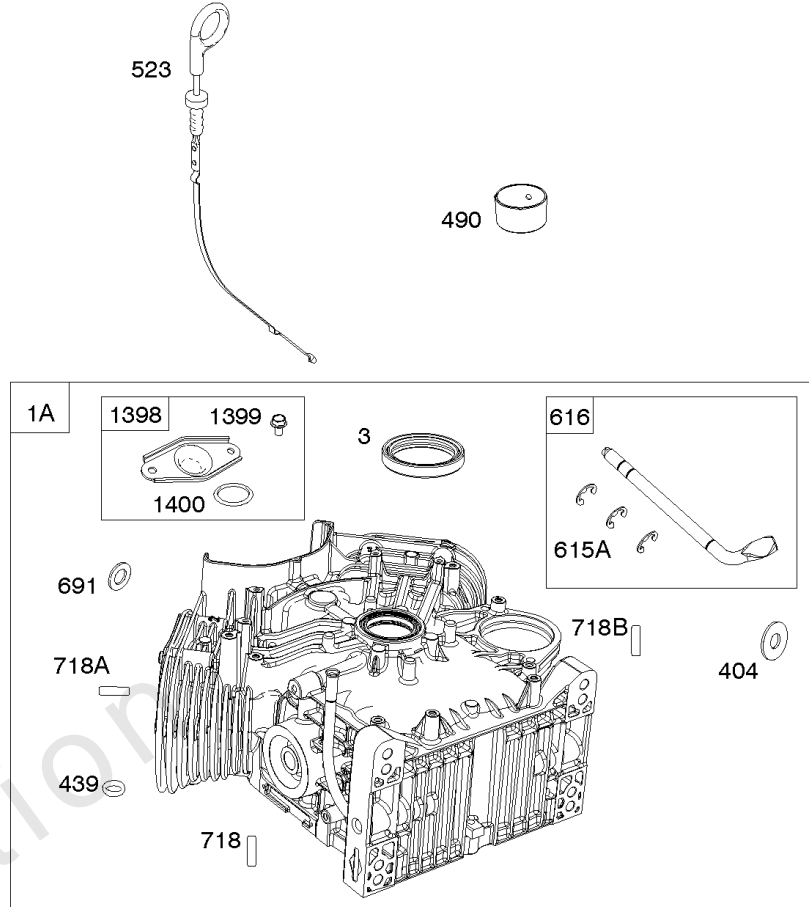

Cylinders, Sumps, Camshaft

REF NO	PART NO	QTY	DESCRIPTION
1	846835		CYLINDER ASSEMBLY -Used After Code Date 14022300
1A	845799		CYLINDER ASSEMBLY
3	841596		SEAL, Oil -(Magneto Side)
4	845176		SUMP, Engine
12	846037		GASKET, Crankcase -Used After Code Date 13072000
12A	843969		GASKET, Crankcase -Used Before Code Date 13072100
15	807392		PLUG, Oil Drain
20	841596		SEAL, Oil -(PTO Side)
22	807362		SCREW -(Crankcase Cover/Sump) (M8x50mm)
22A	690676		SCREW -(Crankcase Cover/Sump) (M8x63mm)
45	809785		TAPPET, Valve
46	809879		CAMSHAFT
219	809426		GEAR, Governor
220	841608		WASHER -(Governor Gear)
221	841026		CUP, Governor
239	841281		SWITCH, Oil Pressure
404	809436		WASHER -(Governor Crank)
415	794903		PLUG
439	692154		O-RING, Oil Gallery -(Crankcase Cover/Sump or Cylinder Assembly)
439A	846027		O-RING, Oil Gallery -(Crankcase Cover/Sump or Cylinder Assembly)
490	843433		BEARING, Magneto Side
523	842542		DIPSTICK
596	807385		SCREW -(Oil Pump)
615	698290		RETAINER, Governor Shaft -(Governor Gear)
615A	809533		RETAINER, Governor Shaft -(Governor Crank)
616	844180		CRANK, Governor
691	809287		SEAL, Governor Shaft
718	690959		PIN, Locating -(Cylinder)
718A	809508		PIN, Locating -(Cylinder Head)
718B	845925		PIN, Locating -(Cylinder) (Spiral)
750	842537		SCREW -(Oil Pump Cover)
943	842538		SEAL, O-Ring -(Oil Pump Cover)
965	842536		COVER, Oil Pump
1017	842535		SCREEN, Oil Pump
1024	846026		PUMP, Oil
1036	-----		Label-Emissions -(Available From A Briggs & Stratton Authorized Dealer)
1319	794467		LABEL, Warning

1036

1319

1330