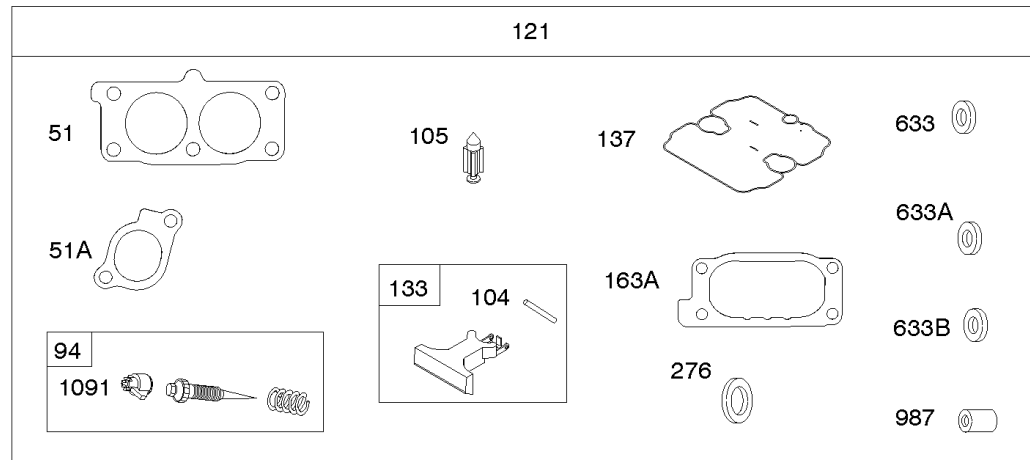

Carburetor Overhaul Kit, Engine/Valve Gasket Sets

REF NO	PART NO	QTY	DESCRIPTION
3	841596		SEAL, Oil -(Magneto Side)
7	809730		GASKET, Cylinder Head
9	842545		GASKET, Breather
20	841596		SEAL, Oil -(PTO Side)
51	841882		GASKET, Intake
51A	841592		GASKET, Intake
51B	809910		GASKET, Intake
51C	843455		GASKET, Intake
94	843295		KIT, Idle Mixture
104	690739		PIN, Float Hinge
105	843366		VALVE, Float Needle
121	843378		KIT, Carburetor Overhaul
133	809637		FLOAT, Carburetor
137	809645		GASKET, Float Bowl
163	843117		GASKET, Air Cleaner -(Air Cleaner Side)
163A	807375		GASKET, Air Cleaner -(Carburetor Side)
163B	841852		GASKET, Air Cleaner -(Air Cleaner)
276	806476		WASHER, Sealing
358	843370		GASKET SET, Engine
404	809436		WASHER -(Governor Crank)
439	692154		O-RING, Oil Gallery -(Crankcase Cover/Sump or Cylinder Assembly)
633	809641		SEAL, Choke/Throttle Shaft -(Throttle Shaft)
633A	809638		SEAL, Choke/Throttle Shaft -(Choke Shaft)
633B	809644		SEAL, Choke/Throttle Shaft -(Choke Shaft)
691	809287		SEAL, Governor Shaft
868	691963		SEAL, Valve
883	809872		GASKET, Exhaust
943	842538		SEAL, O-Ring -(Oil Pump Cover)
987	809639		SEAL, Choke/Throttle Shaft
1022	809732		GASKET, Rocker Cover
1091	691515		CAP, Limiter
1095	843713		GASKET SET, Valve
1331	809894		SEAL, O-Ring -(Fuel Pump)