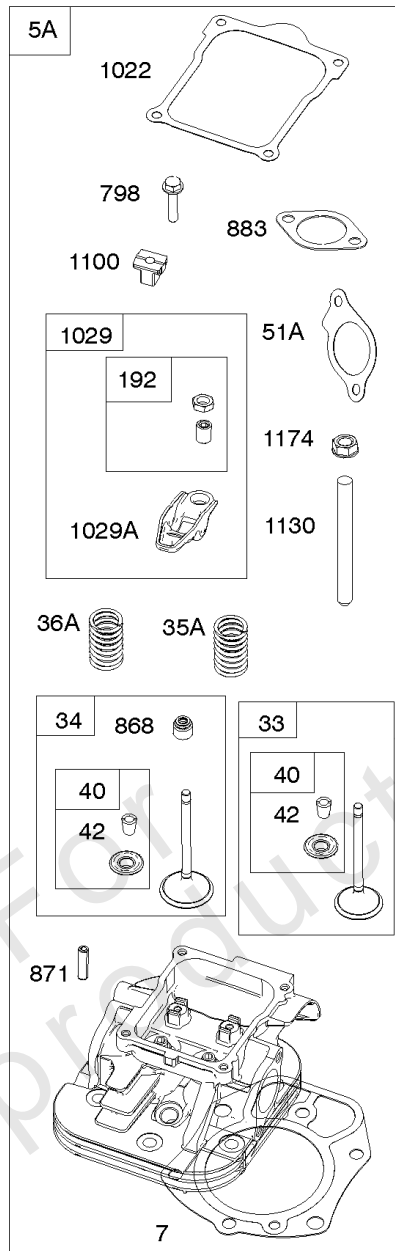

117 & 118 & 147

Carburetors (Fuel Solenoid)

REF NO	PART NO	QTY	DESCRIPTION
947	842109		SOLENOID, Fuel
964	809640		CAP, Connector -(Carburetor)
964A	590799		CAP, Connector
975	842106		BOWL, Float
987	809639		SEAL, Choke/Throttle Shaft
1091	691515		CAP, Limiter
1127	809715		SCREW -(Float Bowl to Carburetor Body)
1444	845039		KIT, Choke Shaft Seal

Not For Reproduction

Control Brackets, Springs/Links, Mufflers

REF NO	PART NO	QTY	DESCRIPTION
98A	843550		KIT, Idle Speed
188	692062		SCREW -(Control Bracket) (M8x18mm)
188A	807084		SCREW -(Control Bracket) (M6x14mm)
202	842533		LINK, Mechanical Governor
209	841500		SPRING, Governor -(Purple)
211	809875		SPRING, Governed Idle -(White)
222	841527		BRACKET, Control
222A	842615		BRACKET, Control
227A	842534		LEVER, Governor Control
232	843248		SPRING/LINK, Governor
265	691024		CLAMP, Casing
267	841552		SCREW -(Casing Clamp)
278	842122		WASHER -(Governor Control Lever)
505	690238		NUT -(Governor Lever)
562	843344		BOLT -(Governor Lever)
613	692062		SCREW -(Muffler) (M8x18mm)
613A	846149		SCREW -(Muffler) (M8x25mm)
725	841132		SHIELD, Heat
728	692067		SCREW -(Heat Shield) (M6x12mm)
883	809872		GASKET, Exhaust
890A	843358		BRACKET, Support

Not For
Reproduction

Crankshaft, Piston/Rings/Connecting Rod

REF NO	PART NO	QTY	DESCRIPTION
16	843354		CRANKSHAFT
24	222698S		KEY, Flywheel -(Aluminum) -Used Before Code Date 07122800
24	796335		KEY, Flywheel -(Steel) -Used After Code Date 07122700
25	842939		PISTON ASSEMBLY -(.020 Oversize)
25	841837		PISTON ASSEMBLY -(Standard)
26	841932		SET, Ring -(.020 Oversize)
26	809972		SET, Ring -(Standard)
27	807351		LOCK, Piston Pin
28	807361		PIN, Piston
29	841838		ROD, Connecting
32	807363		SCREW -(Connecting Rod)
377	691639		KEY, Woodruff
741	809432		GEAR, Timing
1378	844795		SET, Washer/Nut -(Flywheel)