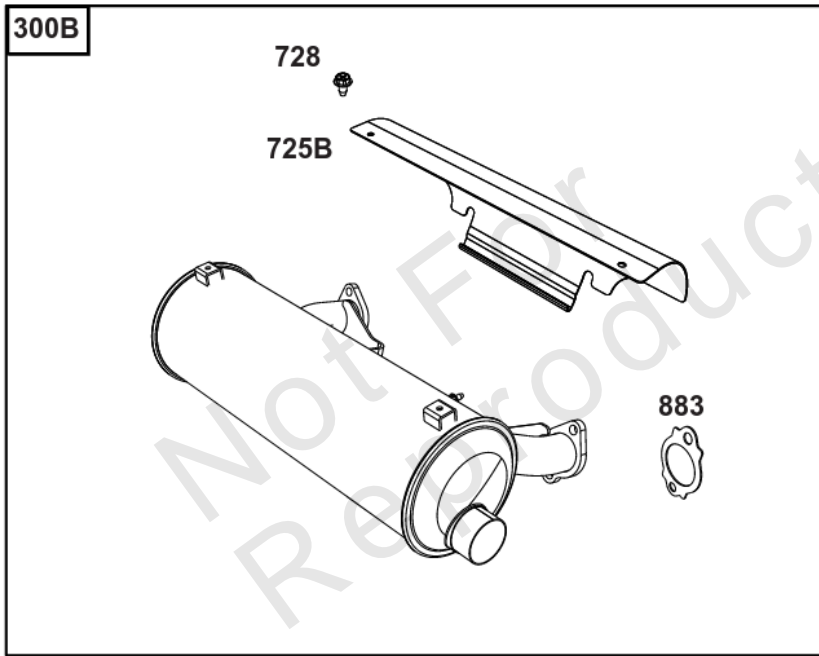

Not For
Reproduction

Lubrication

REF NO	PART NO	QTY	DESCRIPTION
186	796532	1	CONNECTOR, Hose -(Threaded Engine Block Connector for EZ-Oil Drain Hose)(Order hose separate)
239	690233	1	SWITCH, Oil Pressure -(2-4 PSI Normally-Closed Switch)
239A	491657S	1	SWITCH, Oil Pressure -(3-5 PSI Normally-Closed Switch)
239B	841281	1	SWITCH, Oil Pressure -(7-10 PSI Normally-Closed Switch)
239C	694115	1	SWITCH, Oil Pressure -(9-13 PSI Normally-Closed Switch)
239D	697049	1	SWITCH, Oil Pressure -(3-6 PSI Normally-Open Switch)
460	1761386YP	1	CONNECTOR, Filter Adapter -(Oil Drain Valve) (Fitting M14, 90 Degree 9/16 JIC)
460A	5100366SM	1	METRIC ADAPTER, M14-1 -(Threaded engine block adapter M14 to 3/8 for EZ-Oil Drain connector) (order 796532 separate)
512	594200	1	HOSE, Oil Drain -(EZ-Oil Drain Hose, 10.5") (Order threaded engine block connector separate)
512	593635	1	HOSE, Oil Drain -(EZ-Oil Drain Hose, 13.75") (Order threaded engine block connector separate)
512B	1723165SM	1	HOSE, Oil Drain, 10-1/2" Long, 3/8-18 Fittings -(10.5")
512C	5048681SM	1	HOSE, OIL DRAIN -(12.5")
517	593633	1	RETAINER, Oil Drain
1346	844802	1	VALVE, Oil Drain Shut Off
1346A	492031	1	VALVE, Oil Drain Shut Off
1505	100169		OIL-1QT VANGUARD (CASE) -(1 qt. Bottle)
1505A	100170		OIL-5QT VANGUARD (CASE) -(5 qt. Bottle)