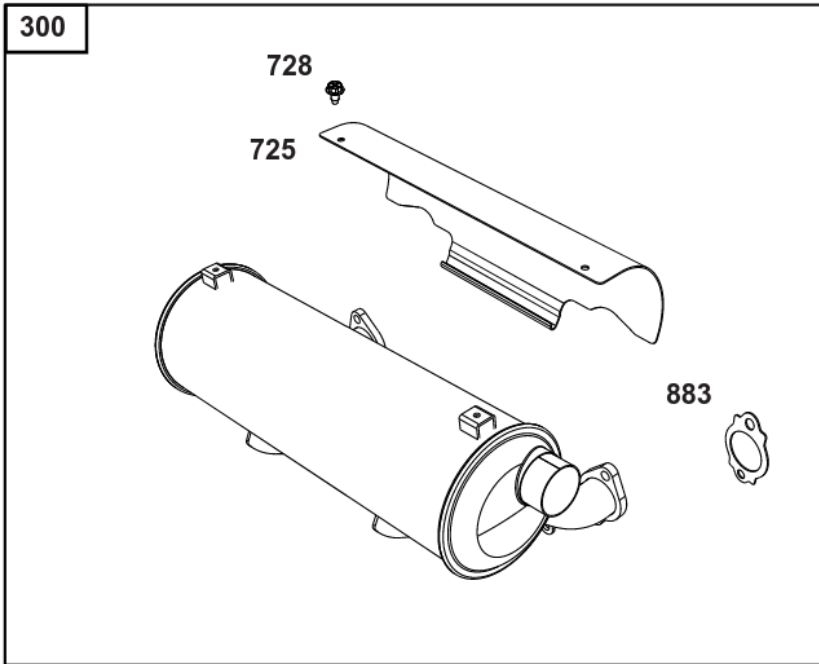

Not For
Reproduction

Lubrication

REF NO	PART NO	QTY	DESCRIPTION
186	796532	1	CONNECTOR, Hose -(Threaded Engine Block Connector for EZ-Oil Drain Hose)(Order hose separate)
239	690233	1	SWITCH, Oil Pressure -(2-4 PSI Normally-Closed Switch)
239A	491657S	1	SWITCH, Oil Pressure -(3-5 PSI Normally-Closed Switch)
239B	841281	1	SWITCH, Oil Pressure -(7-10 PSI Normally-Closed Switch)
239C	694115	1	SWITCH, Oil Pressure -(9-13 PSI Normally-Closed Switch)
239D	697049	1	SWITCH, Oil Pressure -(3-6 PSI Normally-Open Switch)
460	1761386YP	1	CONNECTOR, Filter Adapter -(Oil Drain Valve) (Fitting M14, 90 Degree 9/16 JIC)
460A	5100366SM	1	METRIC ADAPTER, M14-1 -(Threaded engine block adapter M14 to 3/8 for EZ-Oil Drain connector) (order 796532 separate)
512	594200	1	HOSE, Oil Drain -(EZ-Oil Drain Hose, 10.5") (Order threaded engine block connector separate)
512	593635	1	HOSE, Oil Drain -(EZ-Oil Drain Hose, 13.75") (Order threaded engine block connector separate)
512B	1723165SM	1	HOSE, Oil Drain, 10-1/2" Long, 3/8-18 Fittings -(10.5")
512C	5048681SM	1	HOSE, OIL DRAIN -(12.5")
517	593633	1	RETAINER, Oil Drain
1346	844802	1	VALVE, Oil Drain Shut Off
1346A	492031	1	VALVE, Oil Drain Shut Off
1505	100169		OIL-1QT VANGUARD (CASE) -(1 qt. Bottle)
1505A	100170		OIL-5QT VANGUARD (CASE) -(5 qt. Bottle)