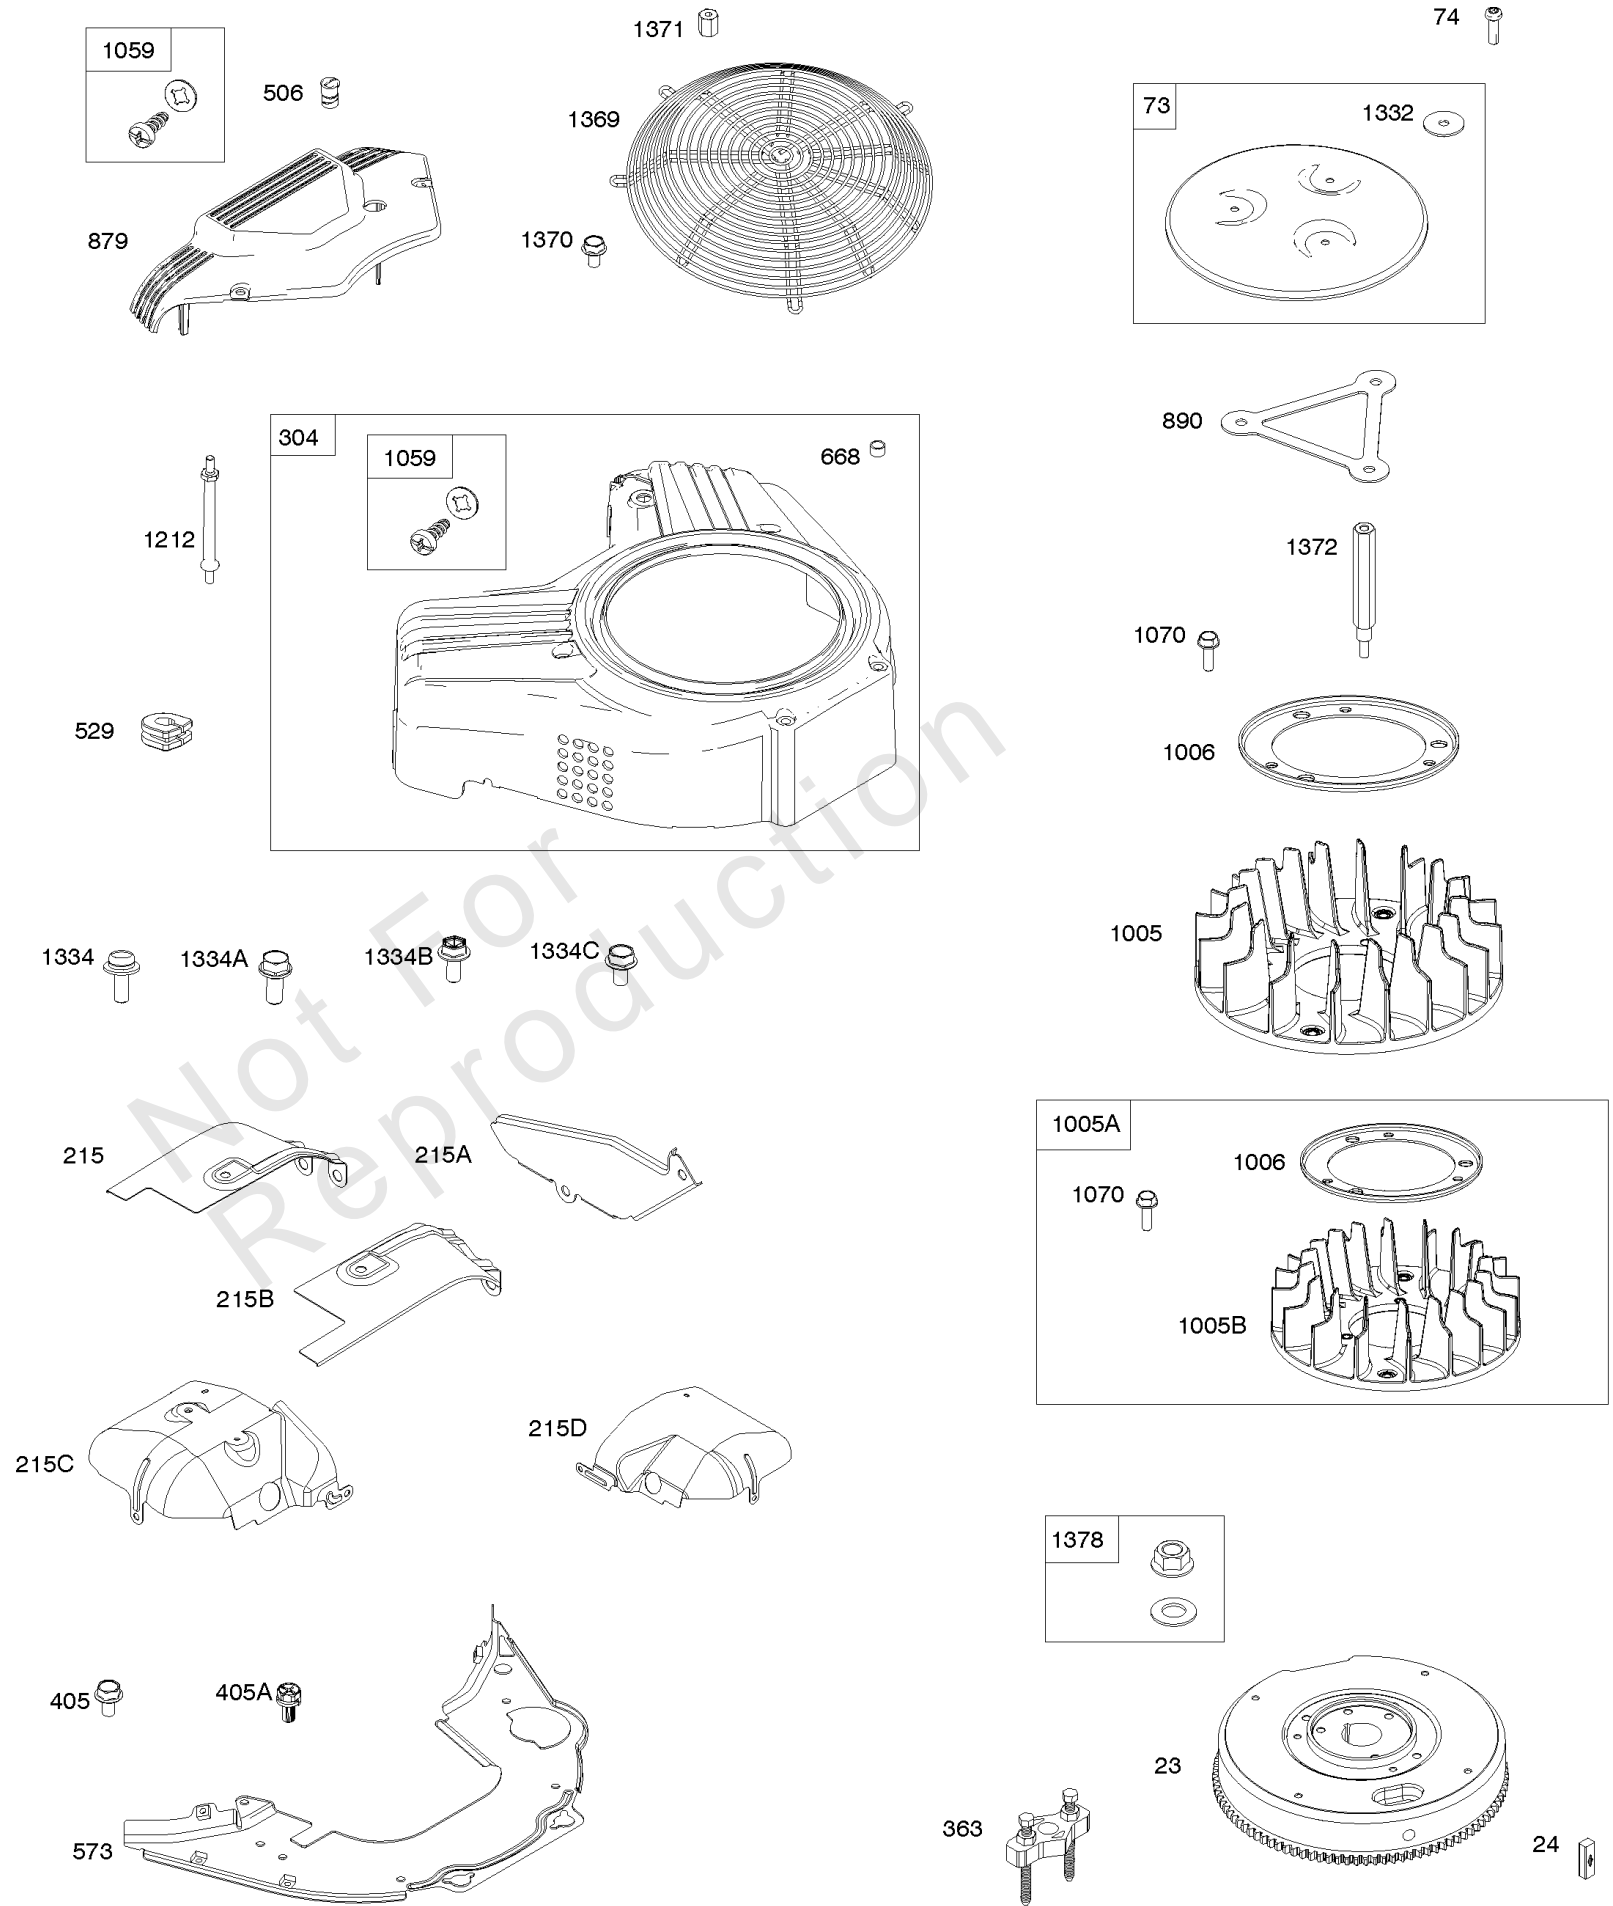

Blower Housing, Flywheel, Air Guides

REF NO	PART NO	QTY	DESCRIPTION
23	844385		FLYWHEEL
24	222698S		KEY, Flywheel -(Aluminum) -Used Before Code Date 07122800
24	796335		KEY, Flywheel -(Steel) -Used After Code Date 07122700
73	841840		SCREEN, Rotating
74	809947		SCREW -(Rotating Screen) (M6x20mm)
215	809728		GUIDE, Air -(Cylinder 1)
215A	809739		GUIDE, Air -(Valley)
215D	809897		GUIDE, Air -(Cylinder #2)
215B	809737		GUIDE, Air -(Cylinder 2)
215C	809738		GUIDE, Air -(Cylinder #1)
304	846481		HOUSING, Blower
363	19203		PULLER, Flywheel
405	841233		SCREW -(Back Plate) (M6x10mm)
405A	841735		SCREW -(Back Plate) (M6x14mm)
506	809957		SCREW -(Carburetor/EFI Cover) -Used Before Code Date 11041800
529	690744		GROMMET -(Magneto Armature Wires)
573	846840		PLATE, Back
668	841974		SPACER -(Blower Housing)
879	842526		COVER, Carburetor/EFI
890	809987		BRACKET, Support
1005	846996		FAN, Flywheel -(Used With Rotating Screen) -Used After Code Date 15080600
1005A	847199		FAN, Flywheel -Used Before Code Date 15080700
1006	847198		RETAINER, Fan
1059	845300		KIT, Screw/Washer -(Carburetor/EFI Cover) -Used After Code Date 11041700
1070	807435		SCREW -(Flywheel Fan) (M6x20mm)
1070	841205		SCREW -(Flywheel Fan) (M6x24mm)
1212	809958		STUD -(Blower Housing)
1332	809948		WASHER -(Rotating Screen)
1334	690677		SCREW -(Air Guide) (M8x12mm)
1334A	692062		SCREW -(Air Guide) (M8x18mm)
1334B	807084		SCREW -(Air Guide) (M6x14mm)