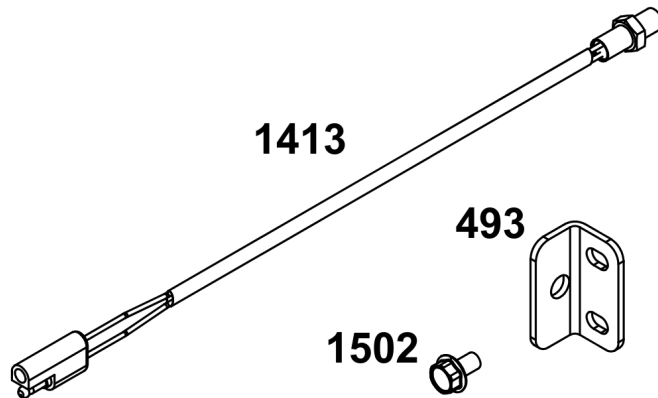

271

271A

271B

1413

493

1502

Speed Control

REF NO	PART NO	QTY	DESCRIPTION
265	691024	1	CLAMP, Casing -(Casing Clamp for Hard Casing)
265A	690798	1	CLAMP, Casing -(Casing Clamp for Soft Casing)
267	792629	1	SCREW -(Screw for Casing Clamp)
268	691025	1	CASING, Control Wire -(Wire Casing 72")
269	691026	1	WIRE, Control -(Control Wire 78")
269A	93907	1	WIRE, Control -(Control Wire 100")
270	691027	1	NUT -(Nut for Wire Casing)
271	691028	1	LEVER, Control
271A	692105	1	LEVER, Control -(Wire with "L" formed end)
271B	692541	1	LEVER, Control -(Wire with "Z" formed end)
416	595196	1	BRACKET, Throttle Cable -(Casing Clamp for Snap-In Casing)
493	842713	1	BRACKET, Mounting -(Speed Sensor)
1413	844449	1	SENSOR, Speed -(Requires 842713 Bracket and two 841233 screws)
1502	841233	2	SCREW -(Speed Sensor)