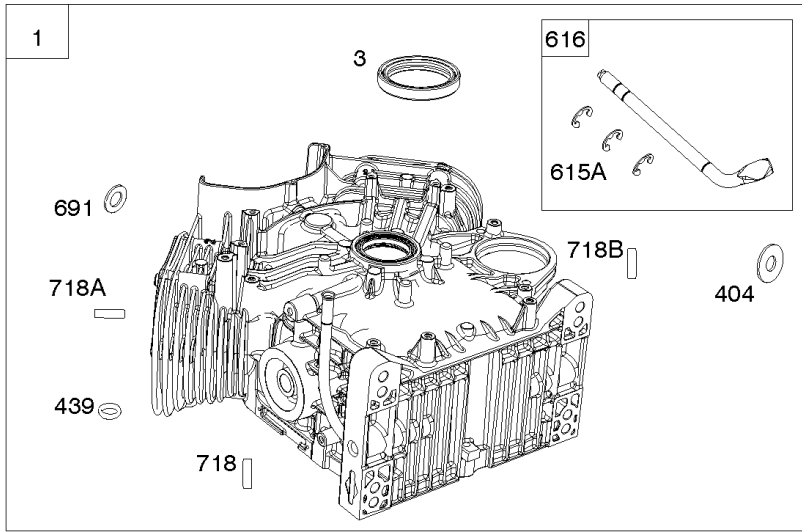

Cylinders, Sumps, Camshaft

REF NO	PART NO	QTY	DESCRIPTION
1	846835		CYLINDER ASSEMBLY -Used After Code Date 14022300
1A	845799		CYLINDER ASSEMBLY
3	841596		SEAL, Oil -(Magneto Side)
4	845176		SUMP, Engine
12	846037		GASKET, Crankcase -Used After Code Date 13072000
12A	843969		GASKET, Crankcase -Used Before Code Date 13072100
15	807392		PLUG, Oil Drain
20	841596		SEAL, Oil -(PTO Side)
22	807362		SCREW -(Crankcase Cover/Sump) (M8x50mm)
22A	690676		SCREW -(Crankcase Cover/Sump) (M8x63mm)
45	809785		TAPPET, Valve
46	809879		CAMSHAFT
219	809426		GEAR, Governor
220	841608		WASHER -(Governor Gear)
221	841026		CUP, Governor
239	841281		SWITCH, Oil Pressure
404	809436		WASHER -(Governor Crank)
415	794903		PLUG
439	692154		O-RING, Oil Gallery -(Crankcase Cover/Sump or Cylinder Assembly)
439A	846027		O-RING, Oil Gallery -(Crankcase Cover/Sump or Cylinder Assembly)
490	843433		BEARING, Magneto Side
523	842542		DIPSTICK
596	807385		SCREW -(Oil Pump)
615	698290		RETAINER, Governor Shaft -(Governor Gear)
615A	809533		RETAINER, Governor Shaft -(Governor Crank)
616	844180		CRANK, Governor
691	809287		SEAL, Governor Shaft
718	690959		PIN, Locating -(Cylinder)
718A	809508		PIN, Locating -(Cylinder Head)
718B	845925		PIN, Locating -(Cylinder) (Spiral)
750	842537		SCREW -(Oil Pump Cover)
943	842538		SEAL, O-Ring -(Oil Pump Cover)
965	842536		COVER, Oil Pump
1017	842535		SCREEN, Oil Pump
1024	846026		PUMP, Oil
1036	-----		Label-Emissions -(Available From A Briggs & Stratton Authorized Dealer)
1319	794467		LABEL, Warning

1036

1319

1330