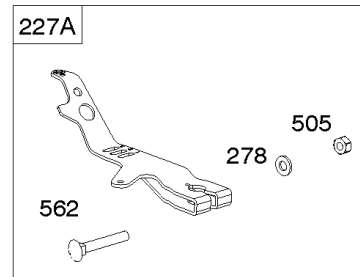

Control Brackets, Springs/Links, Mufflers

REF NO	PART NO	QTY	DESCRIPTION
98A	843550		KIT, Idle Speed
188	692062		SCREW -(Control Bracket) (M8x18mm)
188A	807084		SCREW -(Control Bracket) (M6x14mm)
202	842533		LINK, Mechanical Governor
209	841500		SPRING, Governor -(Purple)
211	809875		SPRING, Governed Idle -(White)
222	841527		BRACKET, Control
222A	842615		BRACKET, Control
227A	842534		LEVER, Governor Control
232	843248		SPRING/LINK, Governor
265	691024		CLAMP, Casing
267	841552		SCREW -(Casing Clamp)
278	842122		WASHER -(Governor Control Lever)
505	690238		NUT -(Governor Lever)
562	843344		BOLT -(Governor Lever)
613	692062		SCREW -(Muffler) (M8x18mm)
613A	846149		SCREW -(Muffler) (M8x25mm)
725	841132		SHIELD, Heat
728	692067		SCREW -(Heat Shield) (M6x12mm)
883	809872		GASKET, Exhaust
890A	843358		BRACKET, Support