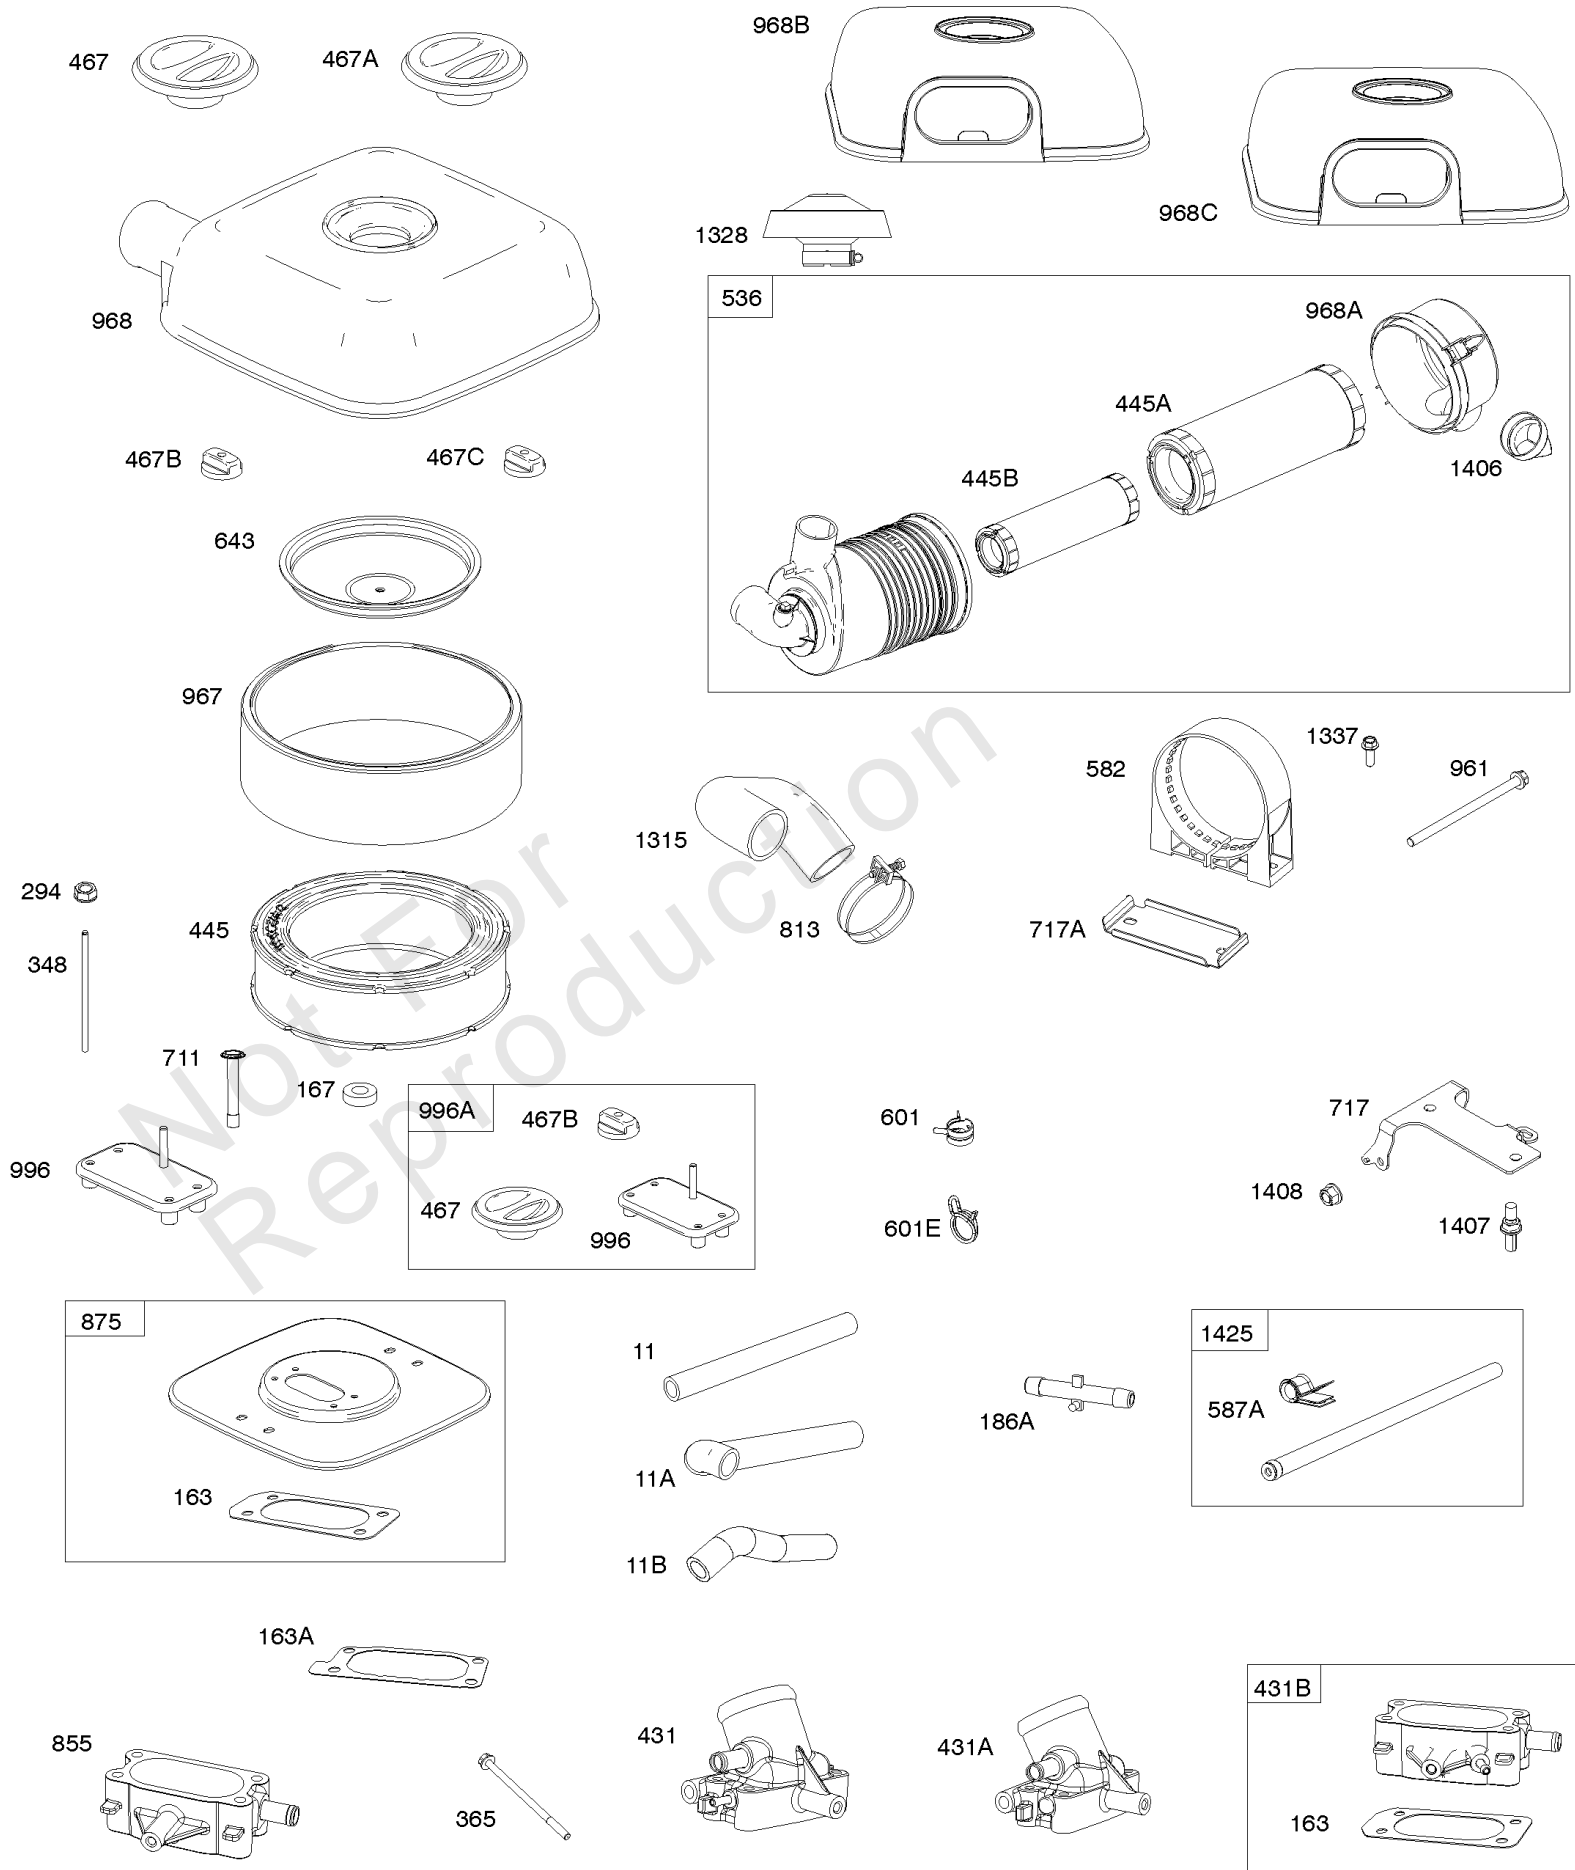

Parts Manual

Mfg. No: 613777-0111-E1

Model Components	Page
Air Cleaners.	4
Blower Housing, Flywheel, Air Guides.	8
Carburetor (Non Solenoid), Fuel Supply.	12
Carburetor Overhaul Kit, Engine/Valve Gasket Sets.	16
Carburetors (Fuel Solenoid).	18
Control Brackets, Springs/Links, Mufflers.	22
Crankshaft, Piston/Rings/Connecting Rod.	24
Cylinder Heads.	26
Cylinders, Sumps, Camshaft.	28
Electric Starter, Regulator, Alternator, Armatures.	32
Intake Manifold, Oil Cooler.	34
Replacement Engine - US & Canada.	36
Rocker Covers.	37
Wiring Harness's.	39
Model 54-61 Engine Accessories Catalog.	41
Maintenance Kits.	42
Lubrication.	44
Oil Filter Side Outlet Mufflers.	46
Center Outlet Mufflers.	48
Starter Side Outlet Mufflers.	50
Muffler Bracket Kits.	52
Speed Control.	54
Electrical.	56
Stub Shafts.	58
Spark Arrester/Deflector.	60
Air Intake.	62
Guarding.	64
Electronic Throttle Kit.	66