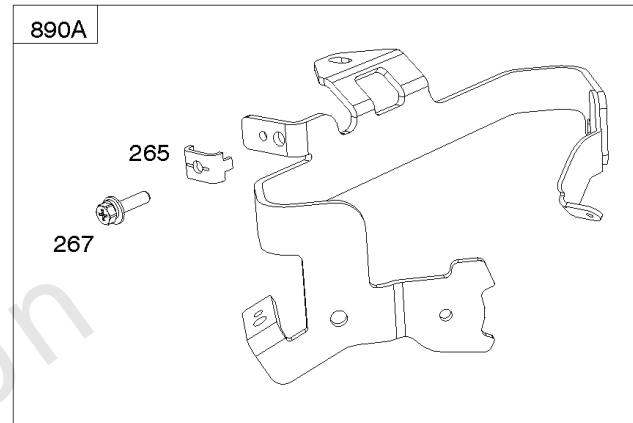

Control Brackets, Springs/Links, Mufflers

REF NO	PART NO	QTY	DESCRIPTION
98A	843550		KIT, Idle Speed
188	692062		SCREW -(Control Bracket) (M8x18mm)
188A	807084		SCREW -(Control Bracket) (M6x14mm)
202	842533		LINK, Mechanical Governor
209	841500		SPRING, Governor -(Purple)
211	809875		SPRING, Governed Idle -(White)
222	841527		BRACKET, Control
222A	842615		BRACKET, Control
227A	842534		LEVER, Governor Control
232	843248		SPRING/LINK, Governor
265	691024		CLAMP, Casing
267	841552		SCREW -(Casing Clamp)
278	842122		WASHER -(Governor Control Lever)
505	690238		NUT -(Governor Lever)
562	843344		BOLT -(Governor Lever)
613	692062		SCREW -(Muffler) (M8x18mm)
613A	846149		SCREW -(Muffler) (M8x25mm)
725	841132		SHIELD, Heat
728	692067		SCREW -(Heat Shield) (M6x12mm)
883	809872		GASKET, Exhaust
890A	843358		BRACKET, Support