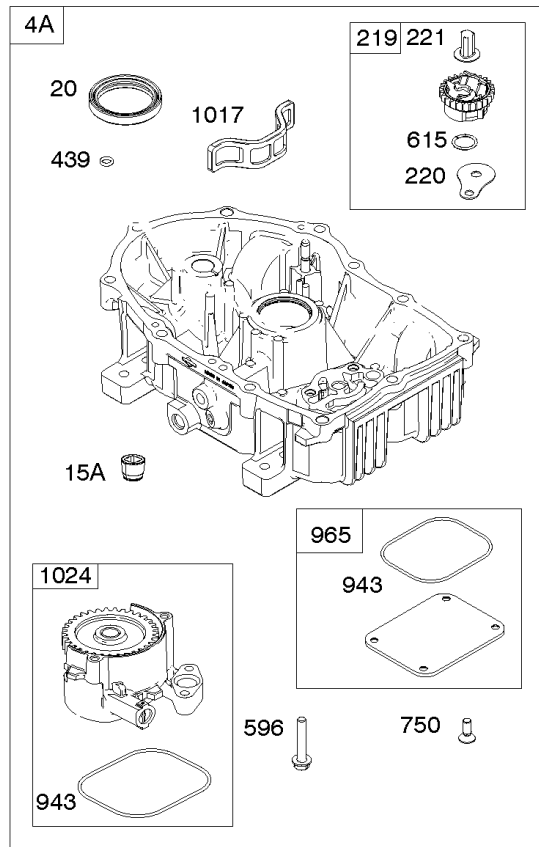

Cylinders, Sumps, Camshaft

REF NO	PART NO	QTY	DESCRIPTION
1	846835		CYLINDER ASSEMBLY -Used After Code Date 14022300
1A	845799		CYLINDER ASSEMBLY
3	841596		SEAL, Oil -(Magneto Side)
4	845176		SUMP, Engine
12	846037		GASKET, Crankcase -Used After Code Date 13072000
12A	843969		GASKET, Crankcase -Used Before Code Date 13072100
15	807392		PLUG, Oil Drain
20	841596		SEAL, Oil -(PTO Side)
22	807362		SCREW -(Crankcase Cover/Sump) (M8x50mm)
22A	690676		SCREW -(Crankcase Cover/Sump) (M8x63mm)
45	809785		TAPPET, Valve
46	809879		CAMSHAFT
219	809426		GEAR, Governor
220	841608		WASHER -(Governor Gear)
221	841026		CUP, Governor
239	841281		SWITCH, Oil Pressure
404	809436		WASHER -(Governor Crank)
415	794903		PLUG
439	692154		O-RING, Oil Gallery -(Crankcase Cover/Sump or Cylinder Assembly)
439A	846027		O-RING, Oil Gallery -(Crankcase Cover/Sump or Cylinder Assembly)
490	843433		BEARING, Magneto Side
523	842542		DIPSTICK
596	807385		SCREW -(Oil Pump)
615	698290		RETAINER, Governor Shaft -(Governor Gear)
615A	809533		RETAINER, Governor Shaft -(Governor Crank)
616	844180		CRANK, Governor
691	809287		SEAL, Governor Shaft
718	690959		PIN, Locating -(Cylinder)
718A	809508		PIN, Locating -(Cylinder Head)
718B	845925		PIN, Locating -(Cylinder) (Spiral)
750	842537		SCREW -(Oil Pump Cover)
943	842538		SEAL, O-Ring -(Oil Pump Cover)
965	842536		COVER, Oil Pump
1017	842535		SCREEN, Oil Pump
1024	846026		PUMP, Oil
1036	-----		Label-Emissions -(Available From A Briggs & Stratton Authorized Dealer)
1319	794467		LABEL, Warning

1036

1319

1330