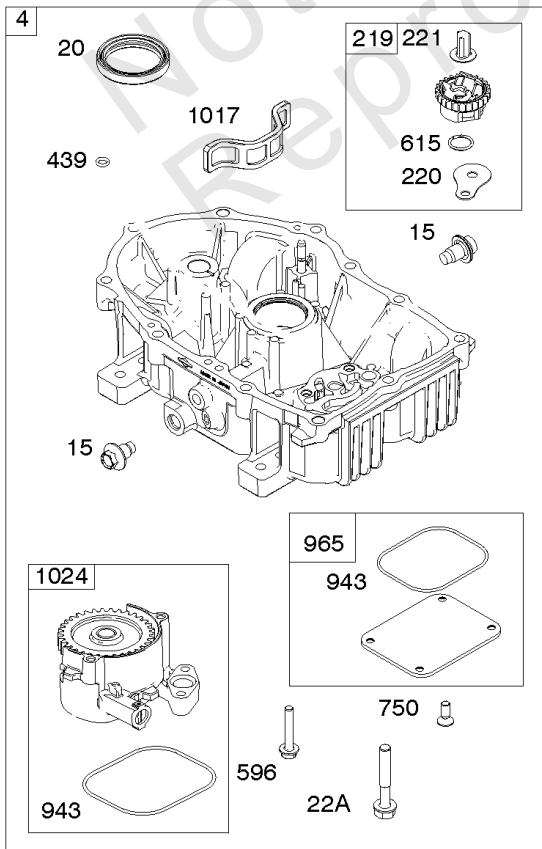

1036

1319

1330

Cylinders, Sumps, Camshaft

REF NO	PART NO	QTY	DESCRIPTION
1	846835		CYLINDER ASSEMBLY -Used After Code Date 14022300
1A	845799		CYLINDER ASSEMBLY
3	841596		SEAL, Oil -(Magneto Side)
4	845176		SUMP, Engine
12	846037		GASKET, Crankcase -Used After Code Date 13072000
12A	843969		GASKET, Crankcase -Used Before Code Date 13072100
15	807392		PLUG, Oil Drain
20	841596		SEAL, Oil -(PTO Side)
22	807362		SCREW -(Crankcase Cover/Sump) (M8x50mm)
22A	690676		SCREW -(Crankcase Cover/Sump) (M8x63mm)
45	809785		TAPPET, Valve
46	809879		CAMSHAFT
219	809426		GEAR, Governor
220	841608		WASHER -(Governor Gear)
221	841026		CUP, Governor
239	841281		SWITCH, Oil Pressure
404	809436		WASHER -(Governor Crank)
415	794903		PLUG
439	692154		O-RING, Oil Gallery -(Crankcase Cover/Sump or Cylinder Assembly)
439A	846027		O-RING, Oil Gallery -(Crankcase Cover/Sump or Cylinder Assembly)
490	843433		BEARING, Magneto Side
523	842542		DIPSTICK
596	807385		SCREW -(Oil Pump)
615	698290		RETAINER, Governor Shaft -(Governor Gear)
615A	809533		RETAINER, Governor Shaft -(Governor Crank)
616	844180		CRANK, Governor
691	809287		SEAL, Governor Shaft
718	690959		PIN, Locating -(Cylinder)
718A	809508		PIN, Locating -(Cylinder Head)
718B	845925		PIN, Locating -(Cylinder) (Spiral)
750	842537		SCREW -(Oil Pump Cover)
943	842538		SEAL, O-Ring -(Oil Pump Cover)
965	842536		COVER, Oil Pump
1017	842535		SCREEN, Oil Pump
1024	846026		PUMP, Oil
1036	-----		Label-Emissions -(Available From A Briggs & Stratton Authorized Dealer)
1319	794467		LABEL, Warning