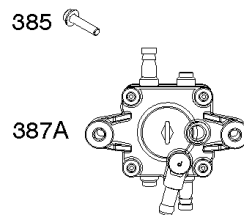

117 & 118 & 147