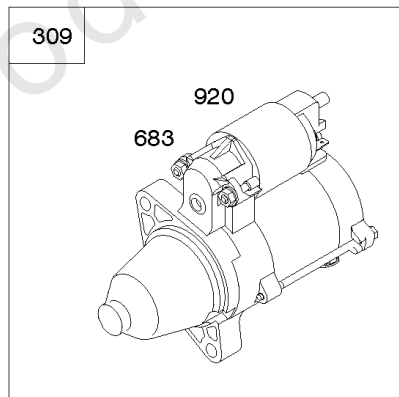

1036

1319

1330

Cylinders, Sumps, Camshaft

REF NO	PART NO	QTY	DESCRIPTION
1330	272144		MANUAL, Repair
1398	842191		COVER, Fuel Pump
1399	690932		SCREW -(Fuel Pump Cover)
1400	809894		SEAL, O-Ring -(Fuel Pump Cover)

Not For Reproduction

Electric Starter, Regulator, Alternator, Armatures

REF NO	PART NO	QTY	DESCRIPTION
309	845761		MOTOR, Starter
333	845126		ARMATURE, Magneto -(Cylinders 1 and 2)
334	692066		SCREW -(Magneto Armature) (M4x23mm)
344	841233		SCREW -(Cable Clamp) (M6x10mm)
474	846882		ALTERNATOR -(20 Amp)
474A	841178		ALTERNATOR -(20/50 Amp)
480	841233		SCREW -(Tube Clamp) (M6x10mm)
501	847385		REGULATOR -(20 Amp)
501A	841170		REGULATOR -(20/50 Amp)
526	690717		SCREW -(Regulator) (M6x30mm)
526	691547		SCREW -(Regulator) (M6x28mm)
527	690423		CLAMP, Tube
529	690744		GROMMET -(Magneto Armature Wires)
587	846866		CLAMP, Cable
587A	807116		CLAMP, Tube
635	692076		BOOT, Spark Plug
683	845758		NUT -(Starter Solenoid)
697	690711		SCREW -(Starter Motor) (Drive Cap)
920	846737		SOLENOID, Starter
1054	280275		TIE, Cable
1119	691552		SCREW -(Alternator) (M4x30mm)