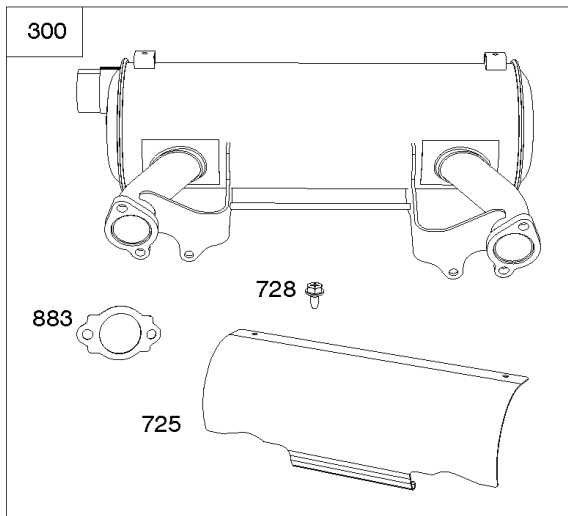

Control Brackets, Springs/Links, Mufflers

REF NO	PART NO	QTY	DESCRIPTION
98A	843550		KIT, Idle Speed
188	692062		SCREW -(Control Bracket) (M8x18mm)
188A	807084		SCREW -(Control Bracket) (M6x14mm)
202	842533		LINK, Mechanical Governor
209	841500		SPRING, Governor -(Purple)
211	809875		SPRING, Governed Idle -(White)
222	841527		BRACKET, Control
222A	842615		BRACKET, Control
227A	842534		LEVER, Governor Control
232	843248		SPRING/LINK, Governor
265	691024		CLAMP, Casing
267	841552		SCREW -(Casing Clamp)
278	842122		WASHER -(Governor Control Lever)
505	690238		NUT -(Governor Lever)
562	843344		BOLT -(Governor Lever)
613	692062		SCREW -(Muffler) (M8x18mm)
613A	846149		SCREW -(Muffler) (M8x25mm)
725	841132		SHIELD, Heat
728	692067		SCREW -(Heat Shield) (M6x12mm)
883	809872		GASKET, Exhaust
890A	843358		BRACKET, Support