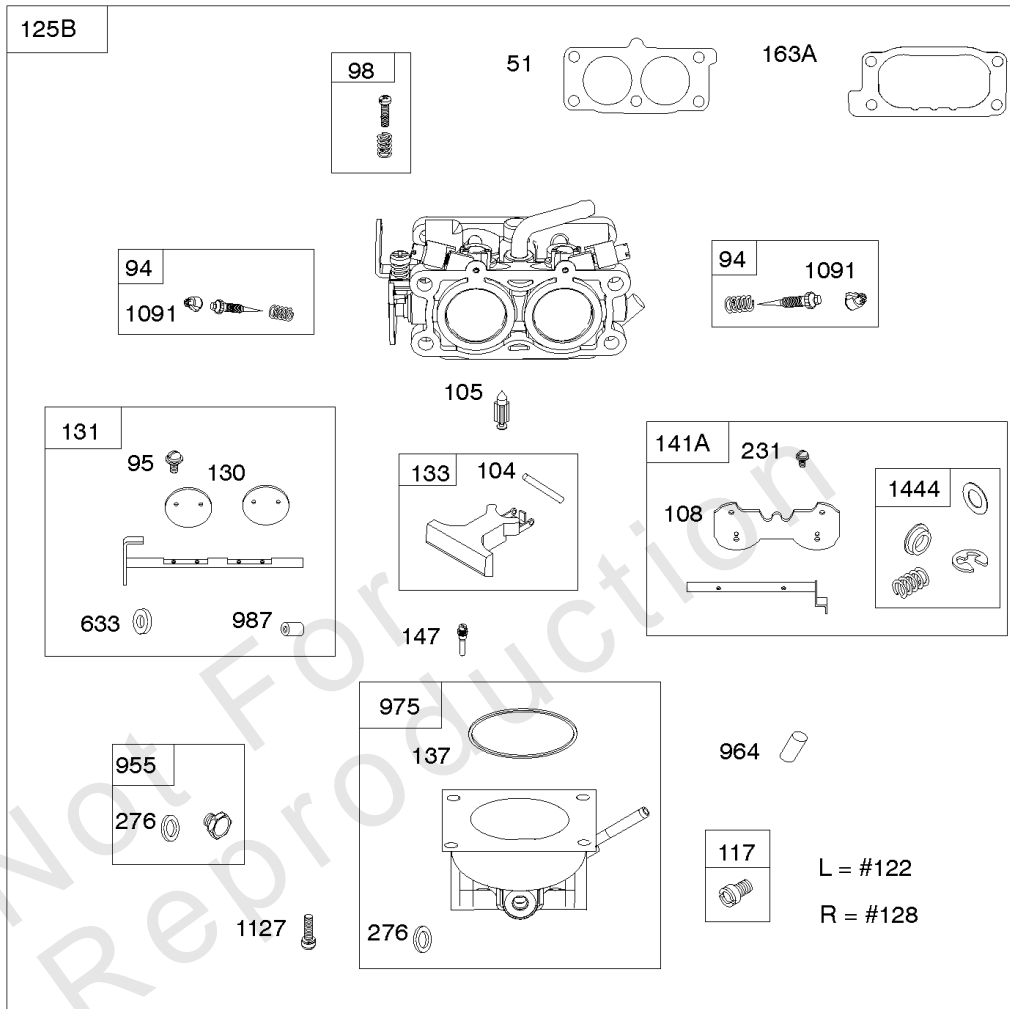

117 & 118 & 147

117B L = #138
R = #142

118B L = #134
R = #138

118 L = #118
R = #124

118A L = #136
R = #140