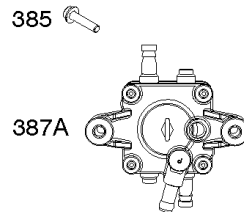

Carburetor (Non Solenoid), Fuel Supply

Mfg. No: 613777-0111-E1

117 & 118 & 147

117B L = #138
R = #142

118B L = #134
R = #138

118 L = #118
R = #124

118A L = #136
R = #140