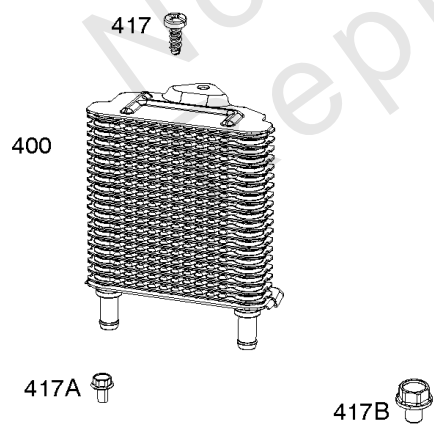

Intake Manifold, Oil Cooler

REF NO	PART NO	QTY	DESCRIPTION
50	844341		MANIFOLD, Intake
51	841882		GASKET, Intake
51A	841592		GASKET, Intake
54	844656		SCREW -(Intake Manifold) (M8x69mm) -Used After Code Date 10092900
122	846245		SPACER, Carburetor
186	844568		CONNECTOR, Hose -(Intake Manifold)
400	846249		COOLER, Oil -Used After Code Date 14022800
400A	846489		COOLER, Oil -Used Before Code Date 14030100
415	794903		PLUG
417	846250		SCREW -(Oil Cooler)
417A	841233		SCREW -(Oil Cooler) (M6x10mm) -Used After Code Date 13072600
417B	843345		SCREW -(Oil Cooler) (M6x8mm) -Used Before Code Date 13072700
448	845593		BRACKET, Oil Cooler
601B	841597		CLAMP, Hose -(Oil Cooler Hose)
601C	845209		CLAMP, Hose -(Oil Cooler Hose)
829	846248		HOSE, Oil Cooler -Used After Code Date 14022800
829A	846247		HOSE, Oil Cooler -Used After Code Date 14022800
829B	846155		HOSE, Oil Cooler -Used Before Code Date 14030100
887	845594		STUD -(Support Bracket)
1013	841602		NIPPLE, Oil Filter
1027	842921		FILTER, Oil
1130	841590		STUD -(Intake Manifold) -Used Before Code Date 10093000
1155	806647		WASHER -(Oil Cooler) -Used Before Code Date 13072700
1174	842067		NUT -(Intake Manifold) -Used Before Code Date 10093000
1184	690939		NUT -(Support Bracket)
1366	841510		DIVERTER, Oil Cooler
1373	841233		SCREW -(Oil Cooler Bracket) (M6x10mm)
1374	841506		SEAL, O-Ring -(Oil Cooler Diverter)