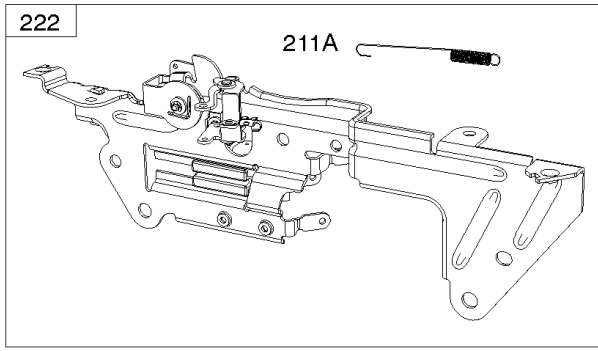

Control Brackets, Springs/Links, Mufflers

REF NO	PART NO	QTY	DESCRIPTION
98A	843550		KIT, Idle Speed
188	692062		SCREW -(Control Bracket) (M8x18mm)
188A	807084		SCREW -(Control Bracket) (M6x14mm)
202	842533		LINK, Mechanical Governor
209	841500		SPRING, Governor -(Purple)
211	809875		SPRING, Governed Idle -(White)
222	841527		BRACKET, Control
222A	842615		BRACKET, Control
227A	842534		LEVER, Governor Control
232	843248		SPRING/LINK, Governor
265	691024		CLAMP, Casing
267	841552		SCREW -(Casing Clamp)
278	842122		WASHER -(Governor Control Lever)
505	690238		NUT -(Governor Lever)
562	843344		BOLT -(Governor Lever)
613	692062		SCREW -(Muffler) (M8x18mm)
613A	846149		SCREW -(Muffler) (M8x25mm)
725	841132		SHIELD, Heat
728	692067		SCREW -(Heat Shield) (M6x12mm)
883	809872		GASKET, Exhaust
890A	843358		BRACKET, Support