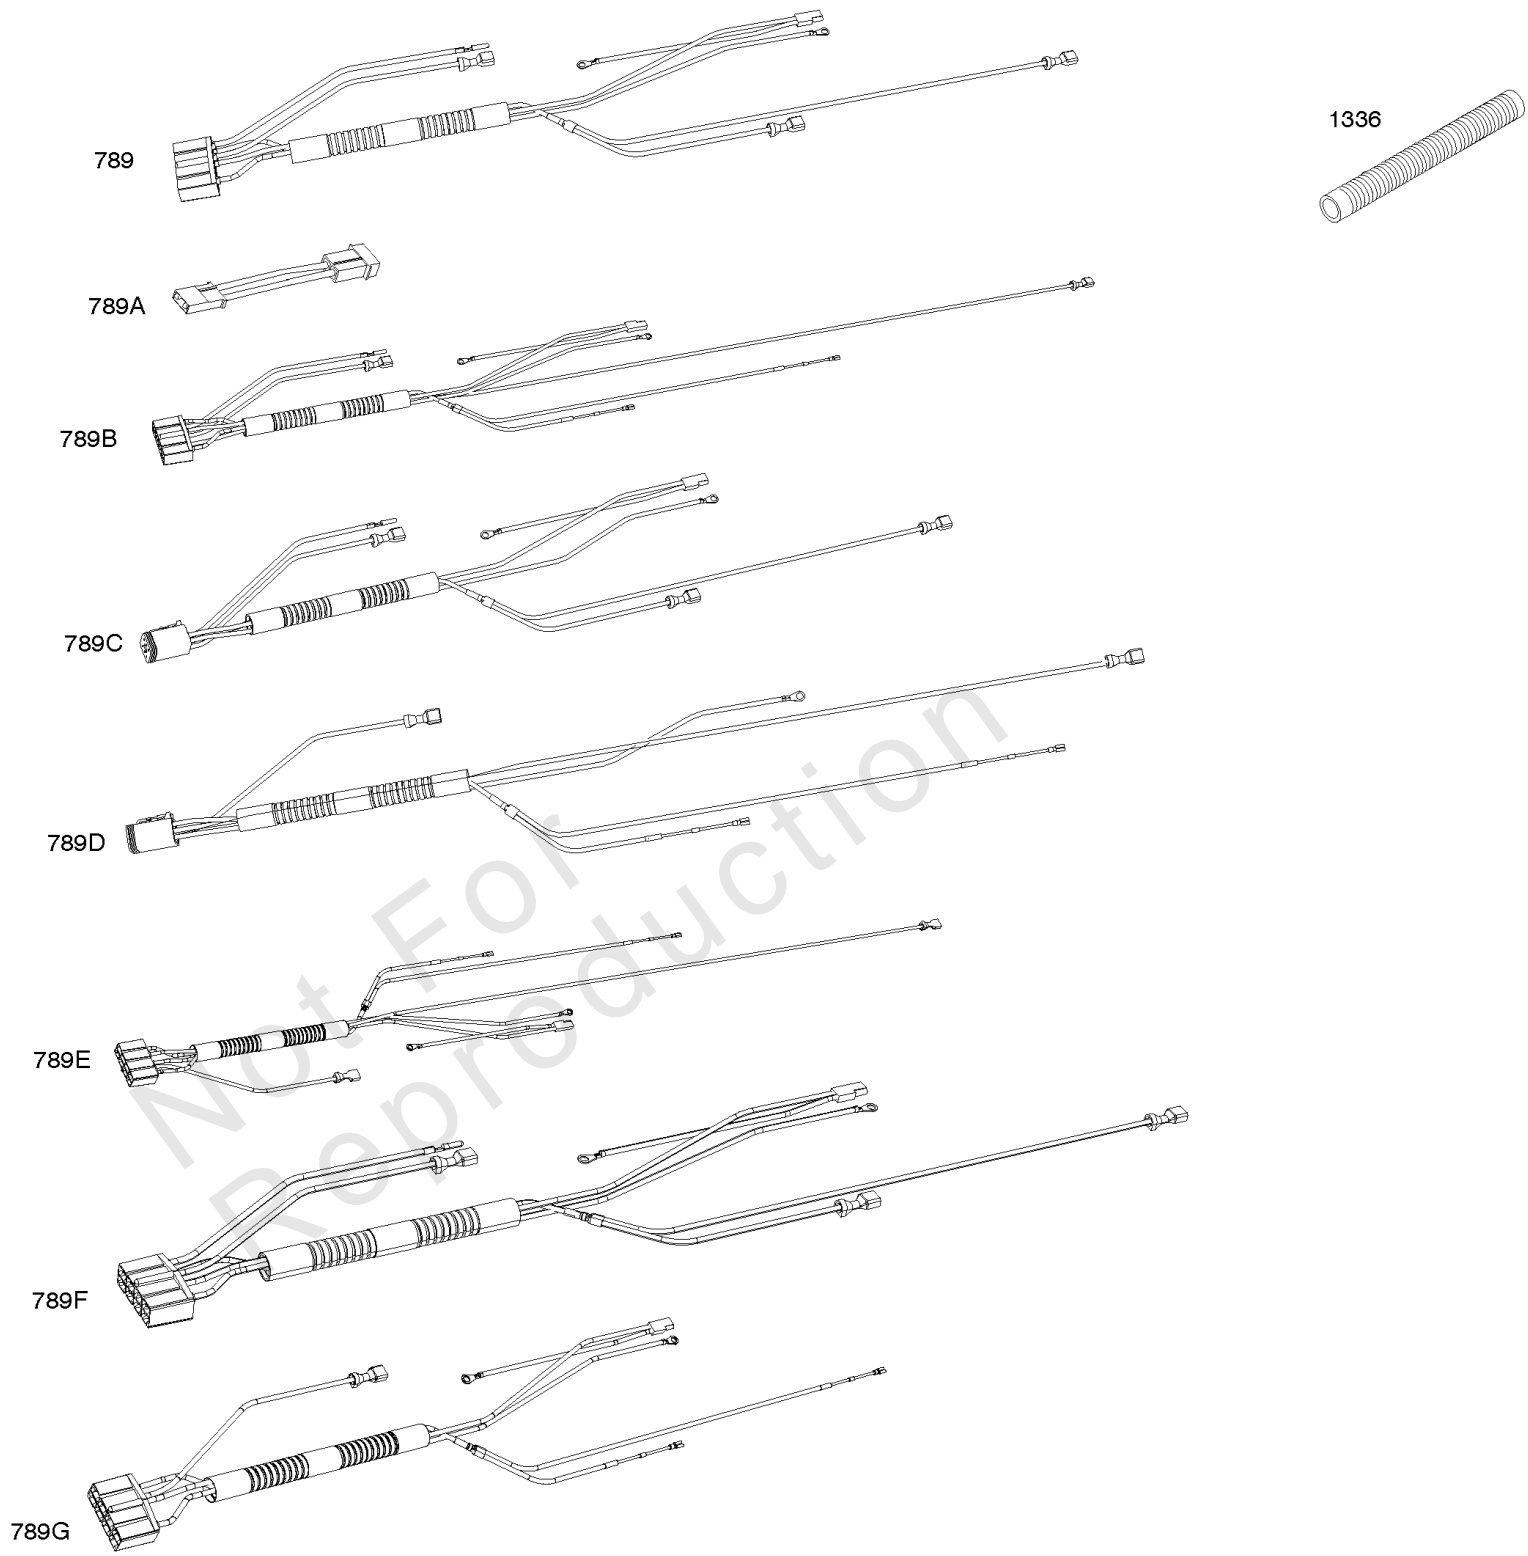

Not For Reproduction

Rocker Covers

REF NO	PART NO	QTY	DESCRIPTION
9	842545		GASKET, Breather
21	843464		CAP, Oil Fill
580	809894		SEAL, O-Ring -(Oil Fill Cap)
601A	691038		CLAMP, Hose -(Black)
628	842547		SCREW -(Fuel Pump Bracket)
788	844530		BRACKET, Fuel Pump
806	807362		SCREW -(Lifting Bracket) (M8x50mm)
806A	807357		SCREW -(Lifting Bracket) (M6x40mm)
914	807357		SCREW -(Rocker Cover) (M6x40mm)
918	844526		HOSE, Vacuum
1022	809732		GASKET, Rocker Cover
1023	842540		COVER, Rocker -(Rocker Cover #2)
1023A	842543		COVER, Rocker -(Rocker Cover #1)
1023B	844529		COVER, Rocker -(Rocker Cover #1)
1077	809729		BRACKET, Lifting
1077A	842616		BRACKET, Lifting
1171	844813		STUD -(Rocker Cover)
1263	842544		REED, Breather
1376	842547		SCREW -(Breather Reed Cover)
1405	690941		NUT -(Lifting Bracket)