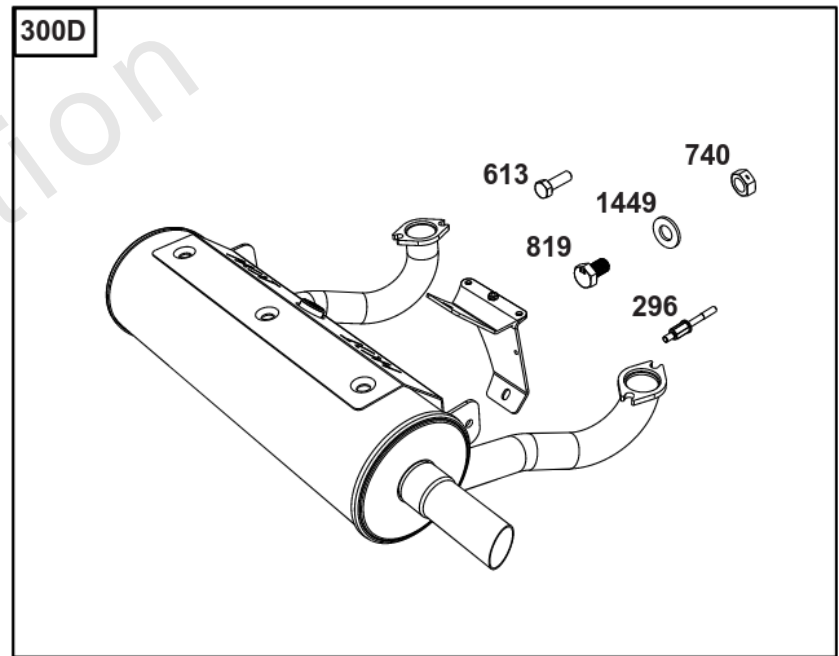

Not For
Reproduction

Lubrication

REF NO	PART NO	QTY	DESCRIPTION
186	796532	1	CONNECTOR, Hose -(Threaded Engine Block Connector for EZ-Oil Drain Hose)(Order hose separate)
239	690233	1	SWITCH, Oil Pressure -(2-4 PSI Normally-Closed Switch)
239A	491657S	1	SWITCH, Oil Pressure -(3-5 PSI Normally-Closed Switch)
239B	841281	1	SWITCH, Oil Pressure -(7-10 PSI Normally-Closed Switch)
239C	694115	1	SWITCH, Oil Pressure -(9-13 PSI Normally-Closed Switch)
239D	697049	1	SWITCH, Oil Pressure -(3-6 PSI Normally-Open Switch)
460	1761386YP	1	CONNECTOR, Filter Adapter -(Oil Drain Valve) (Fitting M14, 90 Degree 9/16 JIC)
460A	5100366SM	1	METRIC ADAPTER, M14-1 -(Threaded engine block adapter M14 to 3/8 for EZ-Oil Drain connector) (order 796532 separate)
512	594200	1	HOSE, Oil Drain -(EZ-Oil Drain Hose, 10.5") (Order threaded engine block connector separate)
512	593635	1	HOSE, Oil Drain -(EZ-Oil Drain Hose, 13.75") (Order threaded engine block connector separate)
512B	1723165SM	1	HOSE, Oil Drain, 10-1/2" Long, 3/8-18 Fittings -(10.5")
512C	5048681SM	1	HOSE, OIL DRAIN -(12.5")
517	593633	1	RETAINER, Oil Drain
1346	844802	1	VALVE, Oil Drain Shut Off
1346A	492031	1	VALVE, Oil Drain Shut Off
1505	100169		OIL-1QT VANGUARD (CASE) -(1 qt. Bottle)
1505A	100170		OIL-5QT VANGUARD (CASE) -(5 qt. Bottle)