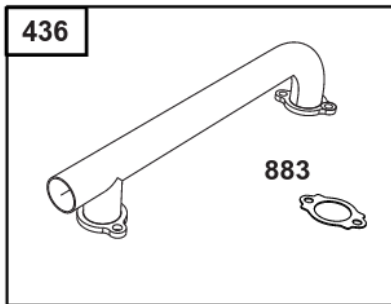

Not For
Reproduction

Lubrication

REF NO	PART NO	QTY	DESCRIPTION
186	796532	1	CONNECTOR, Hose -(Threaded Engine Block Connector for EZ-Oil Drain Hose)(Order hose separate)
239	690233	1	SWITCH, Oil Pressure -(2-4 PSI Normally-Closed Switch)
239A	491657S	1	SWITCH, Oil Pressure -(3-5 PSI Normally-Closed Switch)
239B	841281	1	SWITCH, Oil Pressure -(7-10 PSI Normally-Closed Switch)
239C	694115	1	SWITCH, Oil Pressure -(9-13 PSI Normally-Closed Switch)
239D	697049	1	SWITCH, Oil Pressure -(3-6 PSI Normally-Open Switch)
460	1761386YP	1	CONNECTOR, Filter Adapter -(Oil Drain Valve) (Fitting M14, 90 Degree 9/16 JIC)
460A	5100366SM	1	METRIC ADAPTER, M14-1 -(Threaded engine block adapter M14 to 3/8 for EZ-Oil Drain connector) (order 796532 separate)
512	594200	1	HOSE, Oil Drain -(EZ-Oil Drain Hose, 10.5") (Order threaded engine block connector separate)
512	593635	1	HOSE, Oil Drain -(EZ-Oil Drain Hose, 13.75") (Order threaded engine block connector separate)
512B	1723165SM	1	HOSE, Oil Drain, 10-1/2" Long, 3/8-18 Fittings -(10.5")
512C	5048681SM	1	HOSE, OIL DRAIN -(12.5")
517	593633	1	RETAINER, Oil Drain
1346	844802	1	VALVE, Oil Drain Shut Off
1346A	492031	1	VALVE, Oil Drain Shut Off
1505	100169		OIL-1QT VANGUARD (CASE) -(1 qt. Bottle)
1505A	100170		OIL-5QT VANGUARD (CASE) -(5 qt. Bottle)