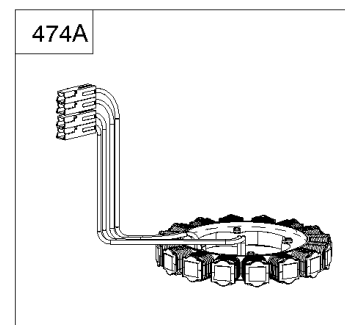

Electric Starter, Regulator, Alternator, Armatures

REF NO	PART NO	QTY	DESCRIPTION
309	845761		MOTOR, Starter
333	845126		ARMATURE, Magneto -(Cylinders 1 and 2)
334	692066		SCREW -(Magneto Armature) (M4x23mm)
344	841233		SCREW -(Cable Clamp) (M6x10mm)
474	846882		ALTERNATOR -(20 Amp)
474A	841178		ALTERNATOR -(20/50 Amp)
480	841233		SCREW -(Tube Clamp) (M6x10mm)
501	847385		REGULATOR -(20 Amp)
501A	841170		REGULATOR -(20/50 Amp)
526	690717		SCREW -(Regulator) (M6x30mm)
526	691547		SCREW -(Regulator) (M6x28mm)
527	690423		CLAMP, Tube
529	690744		GROMMET -(Magneto Armature Wires)
587	846866		CLAMP, Cable
587A	807116		CLAMP, Tube
635	692076		BOOT, Spark Plug
683	845758		NUT -(Starter Solenoid)
697	690711		SCREW -(Starter Motor) (Drive Cap)
920	846737		SOLENOID, Starter
1054	280275		TIE, Cable
1119	691552		SCREW -(Alternator) (M4x30mm)