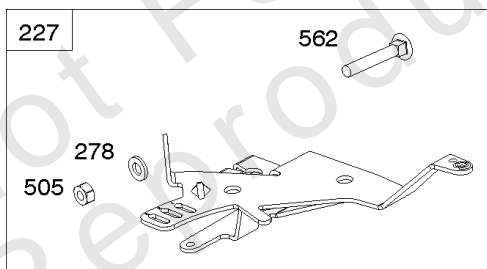

Control Brackets, Springs/Links, Mufflers

REF NO	PART NO	QTY	DESCRIPTION
98A	843550		KIT, Idle Speed
188	692062		SCREW -(Control Bracket) (M8x18mm)
188A	807084		SCREW -(Control Bracket) (M6x14mm)
202	842533		LINK, Mechanical Governor
209	841500		SPRING, Governor -(Purple)
211	809875		SPRING, Governed Idle -(White)
222	841527		BRACKET, Control
222A	842615		BRACKET, Control
227A	842534		LEVER, Governor Control
232	843248		SPRING/LINK, Governor
265	691024		CLAMP, Casing
267	841552		SCREW -(Casing Clamp)
278	842122		WASHER -(Governor Control Lever)
505	690238		NUT -(Governor Lever)
562	843344		BOLT -(Governor Lever)
613	692062		SCREW -(Muffler) (M8x18mm)
613A	846149		SCREW -(Muffler) (M8x25mm)
725	841132		SHIELD, Heat
728	692067		SCREW -(Heat Shield) (M6x12mm)
883	809872		GASKET, Exhaust
890A	843358		BRACKET, Support