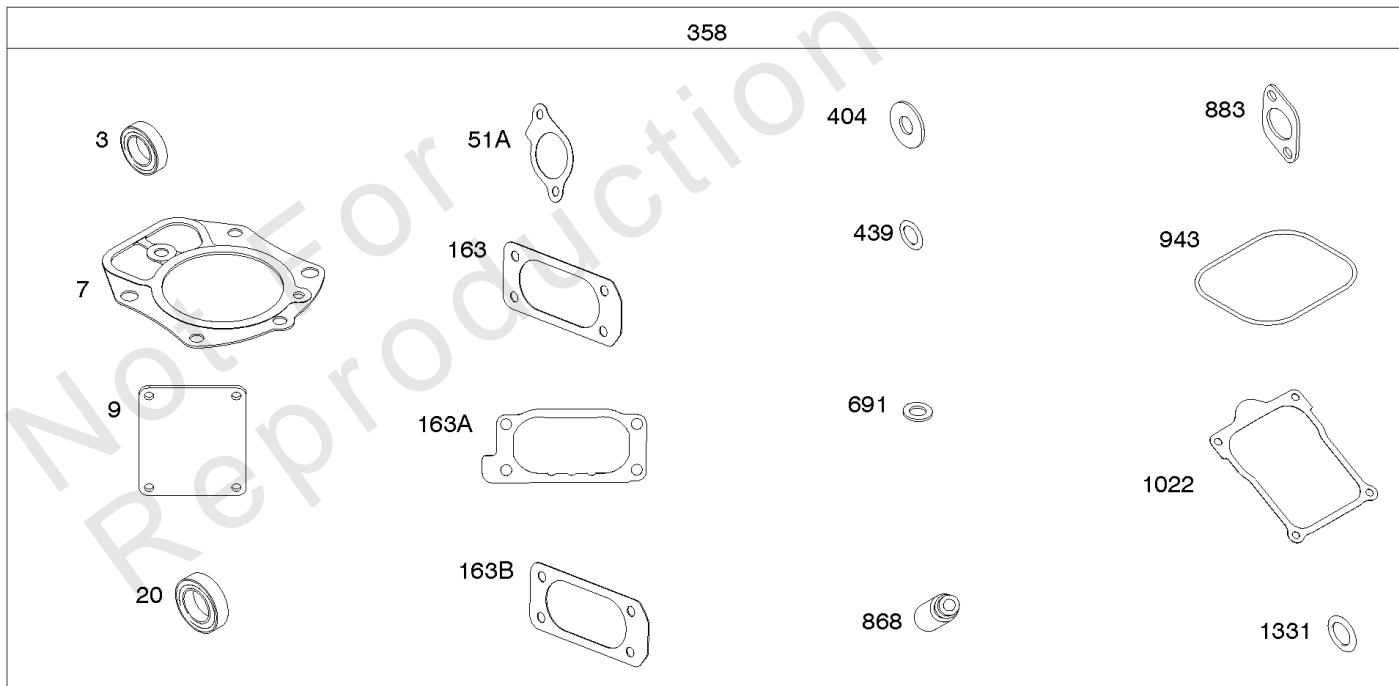

Carburetor Overhaul Kit, Engine/Valve Gasket Sets

REF NO	PART NO	QTY	DESCRIPTION
3	841596		SEAL, Oil -(Magneto Side)
7	809730		GASKET, Cylinder Head
9	842545		GASKET, Breather
20	841596		SEAL, Oil -(PTO Side)
51	841882		GASKET, Intake
51A	841592		GASKET, Intake
51B	809910		GASKET, Intake
51C	843455		GASKET, Intake
94	843295		KIT, Idle Mixture
104	690739		PIN, Float Hinge
105	843366		VALVE, Float Needle
121	843378		KIT, Carburetor Overhaul
133	809637		FLOAT, Carburetor
137	809645		GASKET, Float Bowl
163	843117		GASKET, Air Cleaner -(Air Cleaner Side)
163A	807375		GASKET, Air Cleaner -(Carburetor Side)
163B	841852		GASKET, Air Cleaner -(Air Cleaner)
276	806476		WASHER, Sealing
358	843370		GASKET SET, Engine
404	809436		WASHER -(Governor Crank)
439	692154		O-RING, Oil Gallery -(Crankcase Cover/Sump or Cylinder Assembly)
633	809641		SEAL, Choke/Throttle Shaft -(Throttle Shaft)
633A	809638		SEAL, Choke/Throttle Shaft -(Choke Shaft)
633B	809644		SEAL, Choke/Throttle Shaft -(Choke Shaft)
691	809287		SEAL, Governor Shaft
868	691963		SEAL, Valve
883	809872		GASKET, Exhaust
943	842538		SEAL, O-Ring -(Oil Pump Cover)
987	809639		SEAL, Choke/Throttle Shaft
1022	809732		GASKET, Rocker Cover
1091	691515		CAP, Limiter
1095	843713		GASKET SET, Valve
1331	809894		SEAL, O-Ring -(Fuel Pump)