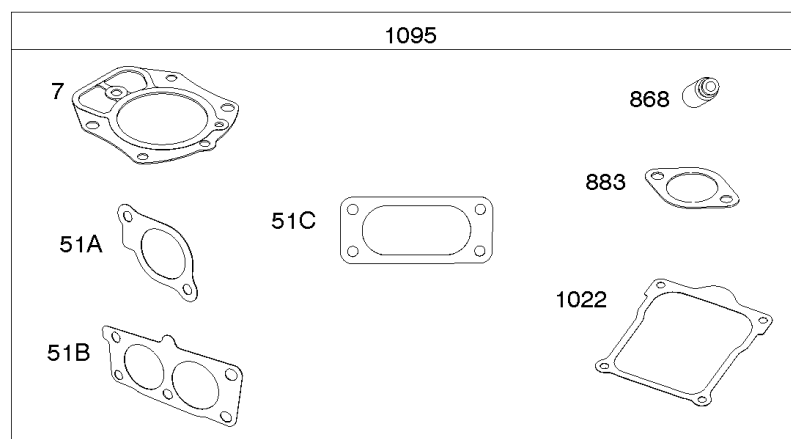

Carburetor Overhaul Kit, Engine/Valve Gasket Sets

REF NO	PART NO	QTY	DESCRIPTION
3	841596		SEAL, Oil -(Magneto Side)
7	809730		GASKET, Cylinder Head
9	842545		GASKET, Breather
20	841596		SEAL, Oil -(PTO Side)
51	841882		GASKET, Intake
51A	841592		GASKET, Intake
51B	809910		GASKET, Intake
51C	843455		GASKET, Intake
94	843295		KIT, Idle Mixture
104	690739		PIN, Float Hinge
105	843366		VALVE, Float Needle
121	843378		KIT, Carburetor Overhaul
133	809637		FLOAT, Carburetor
137	809645		GASKET, Float Bowl
163	843117		GASKET, Air Cleaner -(Air Cleaner Side)
163A	807375		GASKET, Air Cleaner -(Carburetor Side)
163B	841852		GASKET, Air Cleaner -(Air Cleaner)
276	806476		WASHER, Sealing
358	843370		GASKET SET, Engine
404	809436		WASHER -(Governor Crank)
439	692154		O-RING, Oil Gallery -(Crankcase Cover/Sump or Cylinder Assembly)
633	809641		SEAL, Choke/Throttle Shaft -(Throttle Shaft)
633A	809638		SEAL, Choke/Throttle Shaft -(Choke Shaft)
633B	809644		SEAL, Choke/Throttle Shaft -(Choke Shaft)
691	809287		SEAL, Governor Shaft
868	691963		SEAL, Valve
883	809872		GASKET, Exhaust
943	842538		SEAL, O-Ring -(Oil Pump Cover)
987	809639		SEAL, Choke/Throttle Shaft
1022	809732		GASKET, Rocker Cover
1091	691515		CAP, Limiter
1095	843713		GASKET SET, Valve
1331	809894		SEAL, O-Ring -(Fuel Pump)