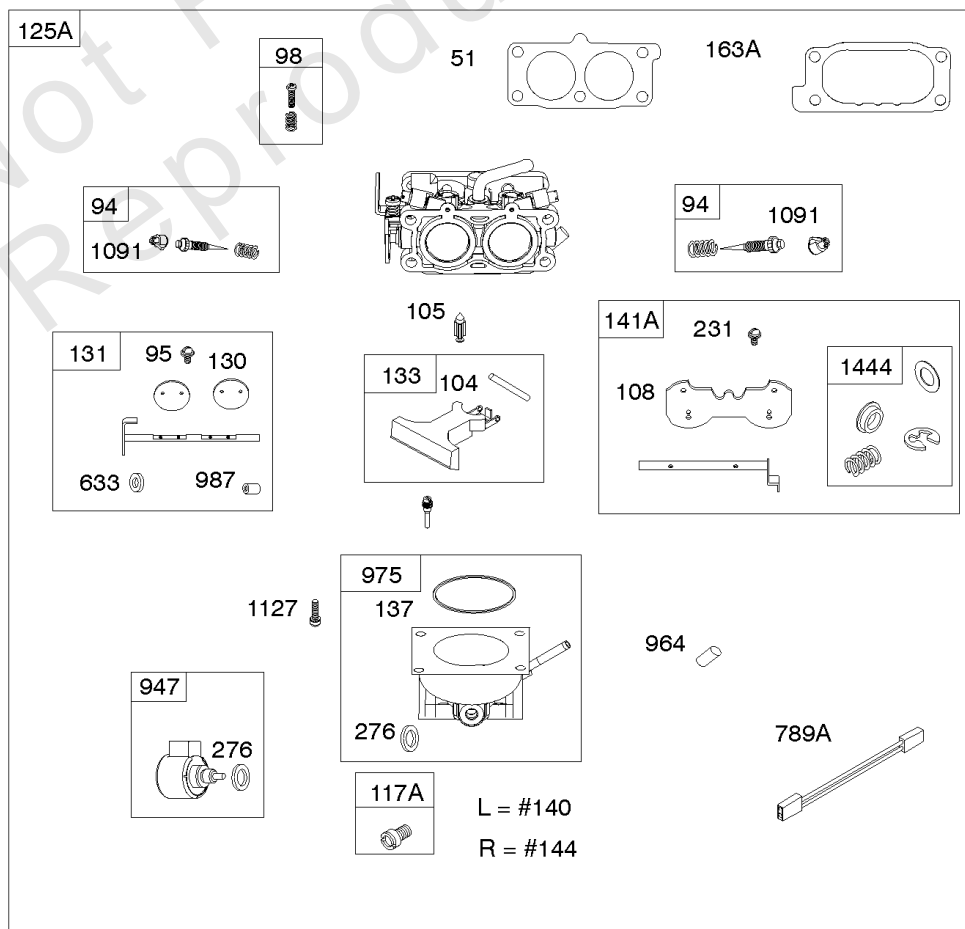

Carburetor (Non Solenoid), Fuel Supply

Mfg. No: 613777-0111-E1

117 & 118 & 147

Carburetor (Non Solenoid), Fuel Supply

REF NO	PART NO	QTY	DESCRIPTION
601A	691038		CLAMP, Hose -(Black)
601D	791850		CLAMP, Hose -(Green)
633	809641		SEAL, Choke/Throttle Shaft -(Throttle Shaft)
964	809640		CAP, Connector -(Carburetor)
964A	590799		CAP, Connector
975	842106		BOWL, Float
987	809639		SEAL, Choke/Throttle Shaft
1091	691515		CAP, Limiter
1127	809715		SCREW -(Float Bowl to Carburetor Body)
1331	809894		SEAL, O-Ring -(Fuel Pump)
1444	845039		KIT, Choke Shaft Seal

Not For Reproduction

Carburetor Overhaul Kit, Engine/Valve Gasket Sets

REF NO	PART NO	QTY	DESCRIPTION
3	841596		SEAL, Oil -(Magneto Side)
7	809730		GASKET, Cylinder Head
9	842545		GASKET, Breather
20	841596		SEAL, Oil -(PTO Side)
51	841882		GASKET, Intake
51A	841592		GASKET, Intake
51B	809910		GASKET, Intake
51C	843455		GASKET, Intake
94	843295		KIT, Idle Mixture
104	690739		PIN, Float Hinge
105	843366		VALVE, Float Needle
121	843378		KIT, Carburetor Overhaul
133	809637		FLOAT, Carburetor
137	809645		GASKET, Float Bowl
163	843117		GASKET, Air Cleaner -(Air Cleaner Side)
163A	807375		GASKET, Air Cleaner -(Carburetor Side)
163B	841852		GASKET, Air Cleaner -(Air Cleaner)
276	806476		WASHER, Sealing
358	843370		GASKET SET, Engine
404	809436		WASHER -(Governor Crank)
439	692154		O-RING, Oil Gallery -(Crankcase Cover/Sump or Cylinder Assembly)
633	809641		SEAL, Choke/Throttle Shaft -(Throttle Shaft)
633A	809638		SEAL, Choke/Throttle Shaft -(Choke Shaft)
633B	809644		SEAL, Choke/Throttle Shaft -(Choke Shaft)
691	809287		SEAL, Governor Shaft
868	691963		SEAL, Valve
883	809872		GASKET, Exhaust
943	842538		SEAL, O-Ring -(Oil Pump Cover)
987	809639		SEAL, Choke/Throttle Shaft
1022	809732		GASKET, Rocker Cover
1091	691515		CAP, Limiter
1095	843713		GASKET SET, Valve
1331	809894		SEAL, O-Ring -(Fuel Pump)