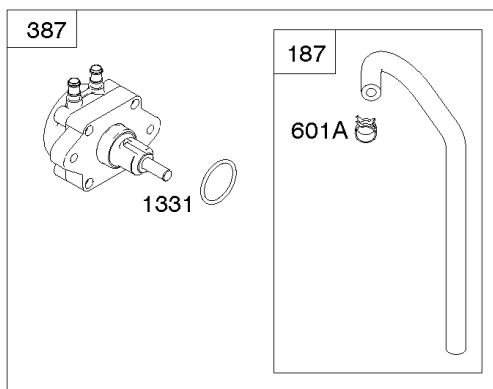

Carburetor (Non Solenoid), Fuel Supply

REF NO	PART NO	QTY	DESCRIPTION
51	841882		GASKET, Intake
94	843295		KIT, Idle Mixture
95	690718		SCREW -(Throttle Valve)
98	809716		KIT, Idle Speed
104	690739		PIN, Float Hinge
105	843366		VALVE, Float Needle
108	844652		VALVE, Choke
117	842150		JET, Main -(Standard) (Left Jet) (#122)
117	845867		JET, Main -(Standard) (Right Jet) (#128)
117B	843365		JET, Main -(Standard) (Left Jet) (#138)
117B	842103		JET, Main -(Standard) (Right Jet) (#142)
118	845869		JET, Main -(High Altitude) (Right Jet) (#124)
118	809634		JET, Main -(High Altitude) (Left Jet) (#118)
118A	842104		JET, Main -(High Altitude) (Left Jet) (#136)
118A	843587		JET, Main -(High Altitude) (Right Jet) (#140)
118B	843376		JET, Main -(High Altitude) (Left Jet) (#134)
118B	843365		JET, Main -(High Altitude) (Right Jet) (#138)
122	846245		SPACER, Carburetor
130	841913		VALVE, Throttle
131	844789		KIT, Throttle Shaft
133	809637		FLOAT, Carburetor
137	809645		GASKET, Float Bowl
147	843375		JET, Pilot -(#56)
147	845868		JET, Pilot -(#60)
163A	807375		GASKET, Air Cleaner -(Carburetor Side)
187	844083		LINE, Fuel -(Formed Hose)
187A	791766		LINE, Fuel -(15 Inches Long)(Cut To Required Length)
187A	791745		LINE, Fuel -(23 Inches)(Cut To Required Length)
231	690718		SCREW -(Choke Valve)
240	845125		FILTER, Fuel
276	806476		WASHER, Sealing
385	807084		SCREW -(Fuel Pump) (M6x14mm)
385	809876		SCREW -(Fuel Pump) (M5x22mm)
387	844088		PUMP, Fuel
387A	844527		PUMP, Fuel
493	845592		BRACKET, Mounting -(Fuel Line)