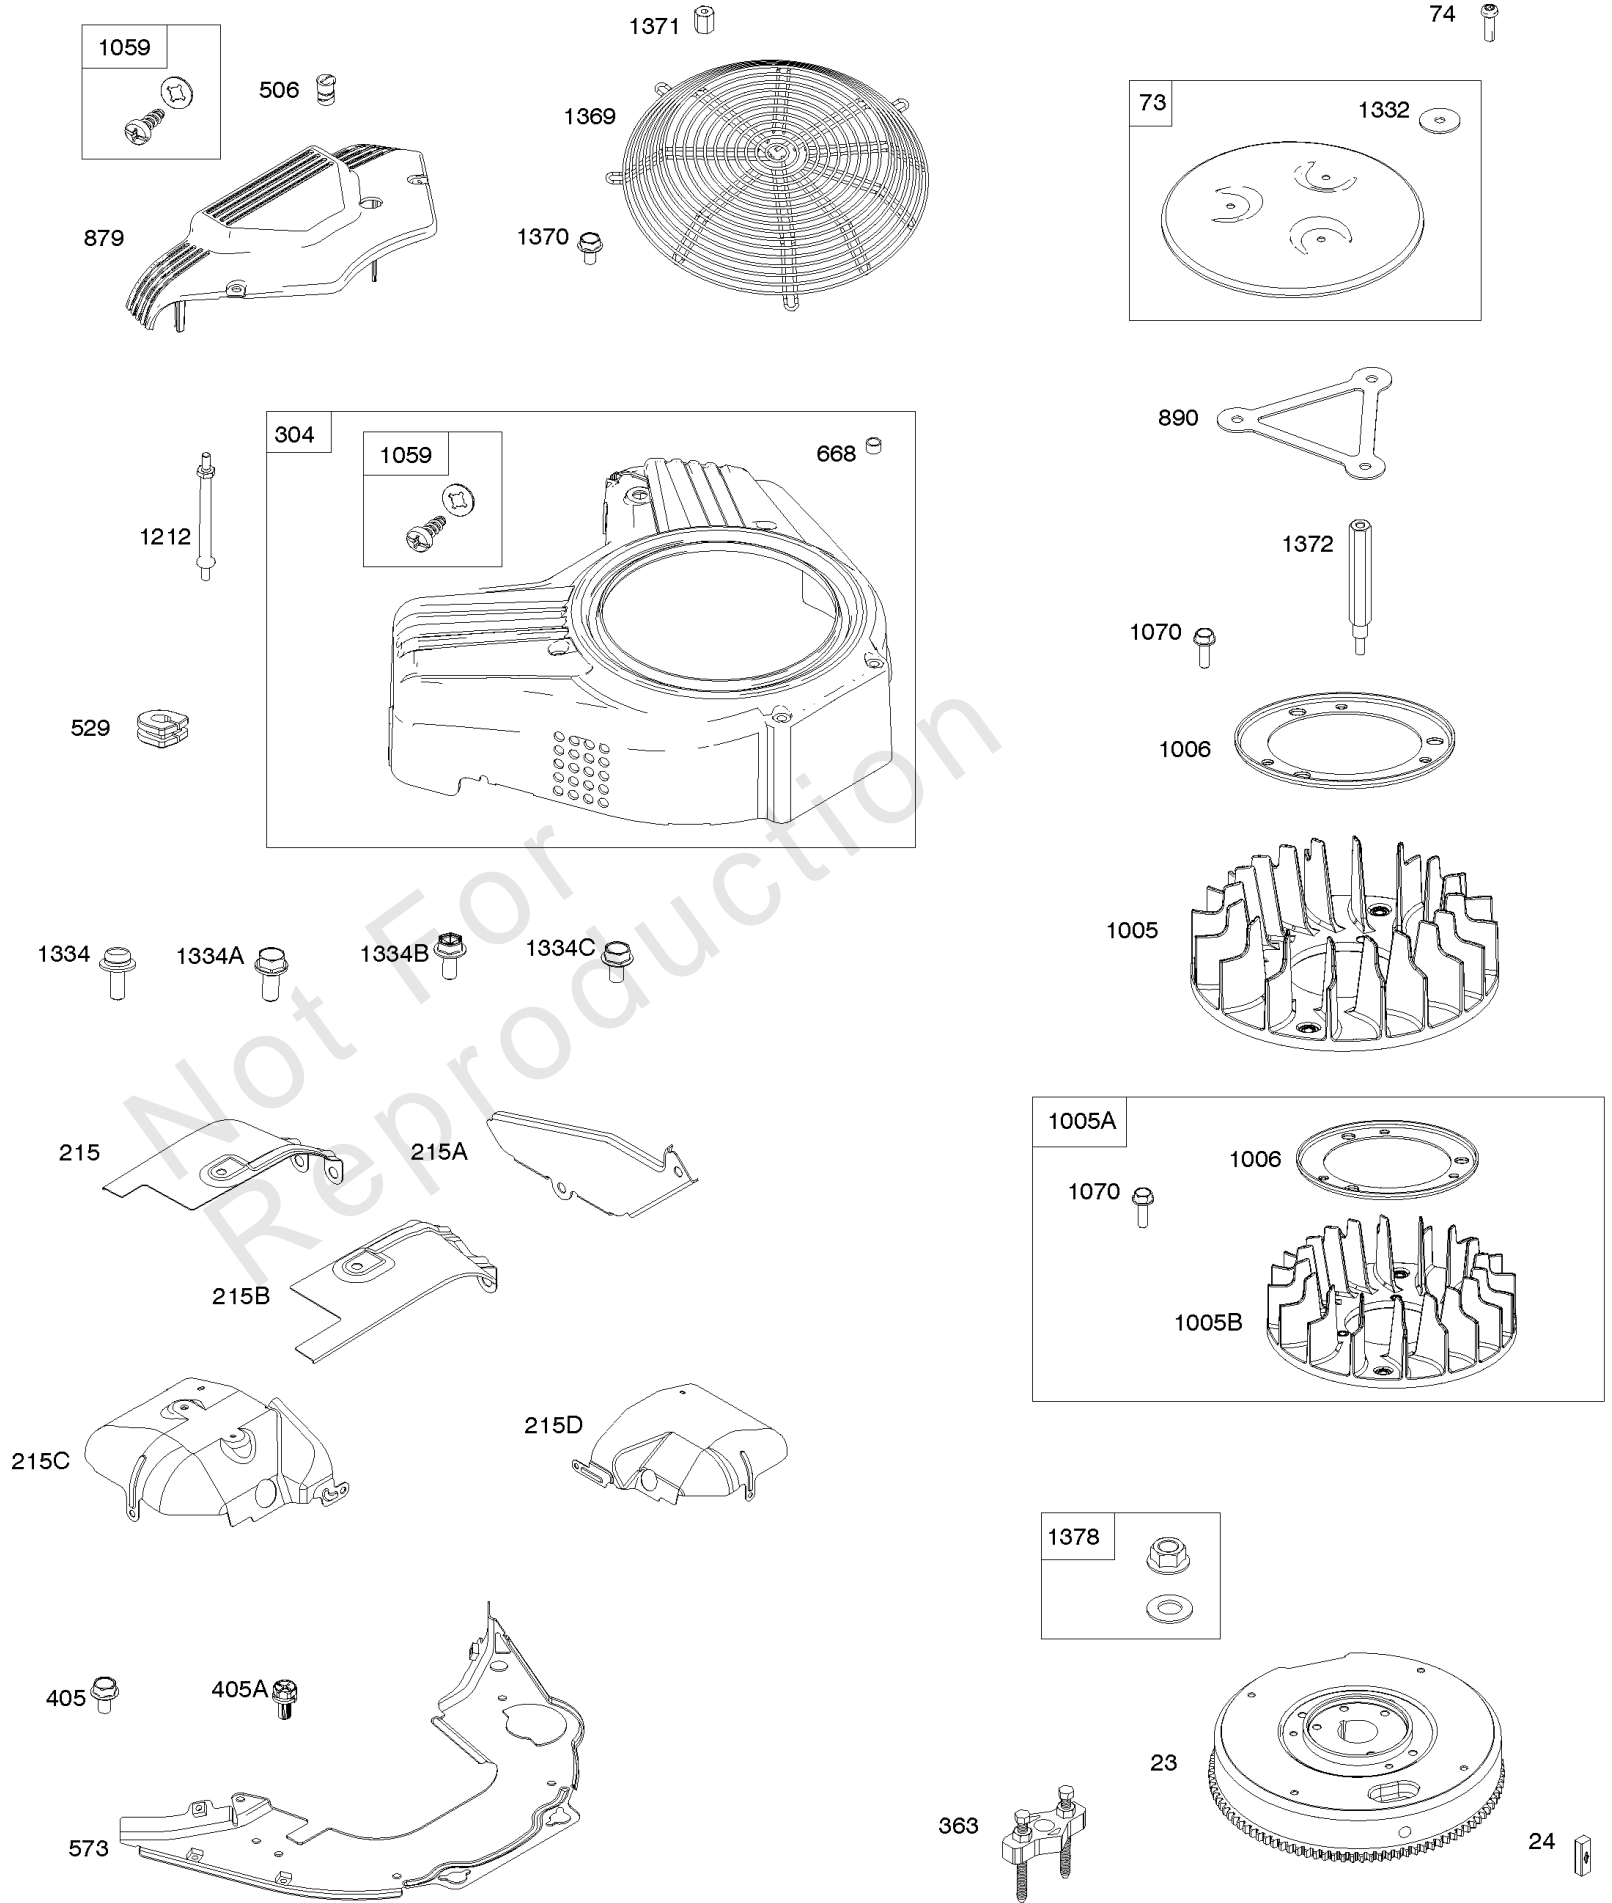

Blower Housing, Flywheel, Air Guides

REF NO	PART NO	QTY	DESCRIPTION
23	844385		FLYWHEEL
24	222698S		KEY, Flywheel -(Aluminum) -Used Before Code Date 07122800
24	796335		KEY, Flywheel -(Steel) -Used After Code Date 07122700
73	841840		SCREEN, Rotating
74	809947		SCREW -(Rotating Screen) (M6x20mm)
215	809728		GUIDE, Air -(Cylinder 1)
215A	809739		GUIDE, Air -(Valley)
215D	809897		GUIDE, Air -(Cylinder #2)
215B	809737		GUIDE, Air -(Cylinder 2)
215C	809738		GUIDE, Air -(Cylinder #1)
304	846481		HOUSING, Blower
363	19203		PULLER, Flywheel
405	841233		SCREW -(Back Plate) (M6x10mm)
405A	841735		SCREW -(Back Plate) (M6x14mm)
506	809957		SCREW -(Carburetor/EFI Cover) -Used Before Code Date 11041800
529	690744		GROMMET -(Magneto Armature Wires)
573	846840		PLATE, Back
668	841974		SPACER -(Blower Housing)
879	842526		COVER, Carburetor/EFI
890	809987		BRACKET, Support
1005	846996		FAN, Flywheel -(Used With Rotating Screen) -Used After Code Date 15080600
1005A	847199		FAN, Flywheel -Used Before Code Date 15080700
1006	847198		RETAINER, Fan
1059	845300		KIT, Screw/Washer -(Carburetor/EFI Cover) -Used After Code Date 11041700
1070	807435		SCREW -(Flywheel Fan) (M6x20mm)
1070	841205		SCREW -(Flywheel Fan) (M6x24mm)
1212	809958		STUD -(Blower Housing)
1332	809948		WASHER -(Rotating Screen)
1334	690677		SCREW -(Air Guide) (M8x12mm)
1334A	692062		SCREW -(Air Guide) (M8x18mm)
1334B	807084		SCREW -(Air Guide) (M6x14mm)