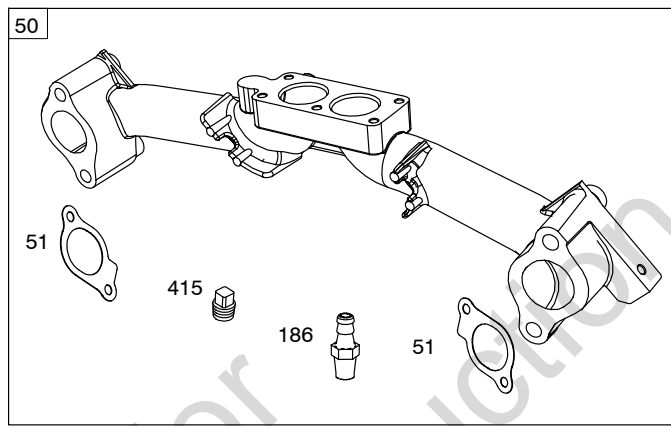

541400

1036

1319

1330

541400

Not for Reproduction

541400

REF. NO.	PART NO.	DESCRIPTION	REF. NO.	PART NO.	DESCRIPTION	REF. NO.	PART NO.	DESCRIPTION		
1	845756	Cylinder Assembly				35	845589	Valve- Intake (Intake) (Pink)		
3	841596	Seal- Oil (Magneto Side)				35A	809374	Spring- Valve (Intake) (White)		
5	845588	Head- Cylinder (Cylinder #1)				36	845589	Spring- Valve (Exhaust) (Pink)		
5A	845590	Head- Cylinder (Cylinder #2)	18	844792	Cover- Crankcase	36A	809374	Spring- Valve (Exhaust) (White)		
7	809730	Gasket- Cylinder Head	20	841596	Seal- Oil (PTO Side)	40	844788	Retainer- Valve		
9	842545	Gasket- Breather	21	843464	Cap- Oil Fill	42	807683	Keep- Valve		
11	809736	Tube- Breather	22	807362	Screw (Crankcase Cover/Sump) (M8x50mm)	45	809785	Tappet- Valve		
12	846037	Gasket- Crankcase (Used After Code Date 13072100).	23	844385	Flywheel	46	809879	Camshaft		
12A	844107	Gasket- Crankcase (Used Before Code Date 13072200).	24	796335	Key- Flywheel (Steel) (Used After Code Date 07122700).	50	844340	Manifold- Intake		
12B	843969	Gasket- Crankcase (Used After Code Date 13072100).			----- Note -----	51	841592	Gasket- Intake		
13	809784	Screw (Cylinder Head)			222698s	51A	809910	Gasket- Intake		
15	807392	Plug- Oil Drain			Key- Flywheel (Aluminum) (Used Before Code Date 07122800).	51B	841882	Gasket- Intake		
16	843290	Crankshaft			----- Note -----	54	844656	Screw (Intake Manifold) (M8x72mm) (Used After Code Date 10092900).		
		----- Note -----	24A	843837	Key- Flywheel (Offset Key) (Aluminum)	62	841233	Screw (Speed Adjustor Lever) (M6x10mm)		
		843291 Crankshaft (Used After Code Date 06083100). Used on Type No(s). 0001, 0004, 0113, 0114, 0131, 1113, 2113.			----- Note -----	73	841840	Screen- Rotating (Used After Code Date 05010900).		
		841529 Crankshaft (Used Before Code Date 06090100). Used on Type No(s). 0113, 0114.	25	809790	Piston Assembly (Standard)	73A	809945	Screen- Rotating Used on Type No(s). 0111. (Used Before Code Date 05011000).		
		----- Note -----			841931 Piston Assembly (.020" Oversize)	73B	842248	Screen- Rotating (Stub Shaft Hole) Used on Type No(s). 0120, 1120.		
		843288 Crankshaft (Used After Code Date 06083100). Used on Type No(s). 0005, 0115, 0121, 0124, 0126, 0129, 1115, 1121, 1124, 1126, 1127, 1129, 2129.	26	809972	Ring Set (Standard)			74	809947	Screw (Rotating Screen)
		----- Note -----			----- Note -----	95	690718	Screw (Throttle Valve)		
			27	807351	Lock- Piston Pin			98	841842	Kit- Idle Speed (Intake Elbow)
			28	807361	Pin- Piston					
			29	809275	Rod- Connecting					
			32	807363	Screw (Connecting Rod)					
			33	844787	Valve- Exhaust					
			34	843730	Valve- Intake					