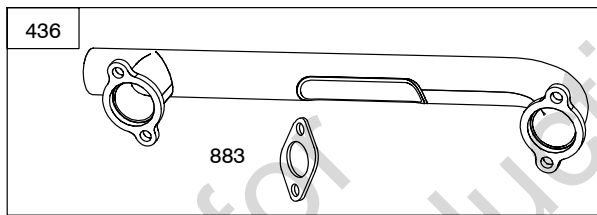

541400

1036

1319

1330

541400

Not for Reproduction

541400

REF. NO.	PART NO.	DESCRIPTION	REF. NO.	PART NO.	DESCRIPTION	REF. NO.	PART NO.	DESCRIPTION		
1	845756	Cylinder Assembly				35	845589	Valve- Intake (Intake) (Pink)		
3	841596	Seal- Oil (Magneto Side)				35A	809374	Spring- Valve (Intake) (White)		
5	845588	Head- Cylinder (Cylinder #1)				36	845589	Spring- Valve (Exhaust) (Pink)		
5A	845590	Head- Cylinder (Cylinder #2)	18	844792	Cover- Crankcase	36A	809374	Spring- Valve (Exhaust) (White)		
7	809730	Gasket- Cylinder Head	20	841596	Seal- Oil (PTO Side)	40	844788	Retainer- Valve		
9	842545	Gasket- Breather	21	843464	Cap- Oil Fill	42	807683	Keep- Valve		
11	809736	Tube- Breather	22	807362	Screw (Crankcase Cover/Sump) (M8x50mm)	45	809785	Tappet- Valve		
12	846037	Gasket- Crankcase (Used After Code Date 13072100).	23	844385	Flywheel	46	809879	Camshaft		
12A	844107	Gasket- Crankcase (Used Before Code Date 13072200).	24	796335	Key- Flywheel (Steel) (Used After Code Date 07122700).	50	844340	Manifold- Intake		
12B	843969	Gasket- Crankcase (Used After Code Date 13072100).			----- Note -----	51	841592	Gasket- Intake		
13	809784	Screw (Cylinder Head)			222698s	51A	809910	Gasket- Intake		
15	807392	Plug- Oil Drain			Key- Flywheel (Aluminum) (Used Before Code Date 07122800).	51B	841882	Gasket- Intake		
16	843290	Crankshaft			----- Note -----	54	844656	Screw (Intake Manifold) (M8x72mm) (Used After Code Date 10092900).		
		----- Note -----	24A	843837	Key- Flywheel (Offset Key) (Aluminum)	62	841233	Screw (Speed Adjustor Lever) (M6x10mm)		
		843291 Crankshaft (Used After Code Date 06083100). Used on Type No(s). 0001, 0004, 0113, 0114, 0131, 1113, 2113.			----- Note -----	73	841840	Screen- Rotating (Used After Code Date 05010900).		
		841529 Crankshaft (Used Before Code Date 06090100). Used on Type No(s). 0113, 0114.	25	809790	Piston Assembly (Standard)	73A	809945	Screen- Rotating Used on Type No(s). 0111. (Used Before Code Date 05011000).		
		----- Note -----			841931 Piston Assembly (.020" Oversize)	73B	842248	Screen- Rotating (Stub Shaft Hole) Used on Type No(s). 0120, 1120.		
		843288 Crankshaft (Used After Code Date 06083100). Used on Type No(s). 0005, 0115, 0121, 0124, 0126, 0129, 1115, 1121, 1124, 1126, 1127, 1129, 2129.	26	809972	Ring Set (Standard)			74	809947	Screw (Rotating Screen)
		----- Note -----			----- Note -----	95	690718	Screw (Throttle Valve)		
			27	807351	Lock- Piston Pin			98	841842	Kit- Idle Speed (Intake Elbow)
			28	807361	Pin- Piston					
			29	809275	Rod- Connecting					
			32	807363	Screw (Connecting Rod)					
			33	844787	Valve- Exhaust					
			34	843730	Valve- Intake					