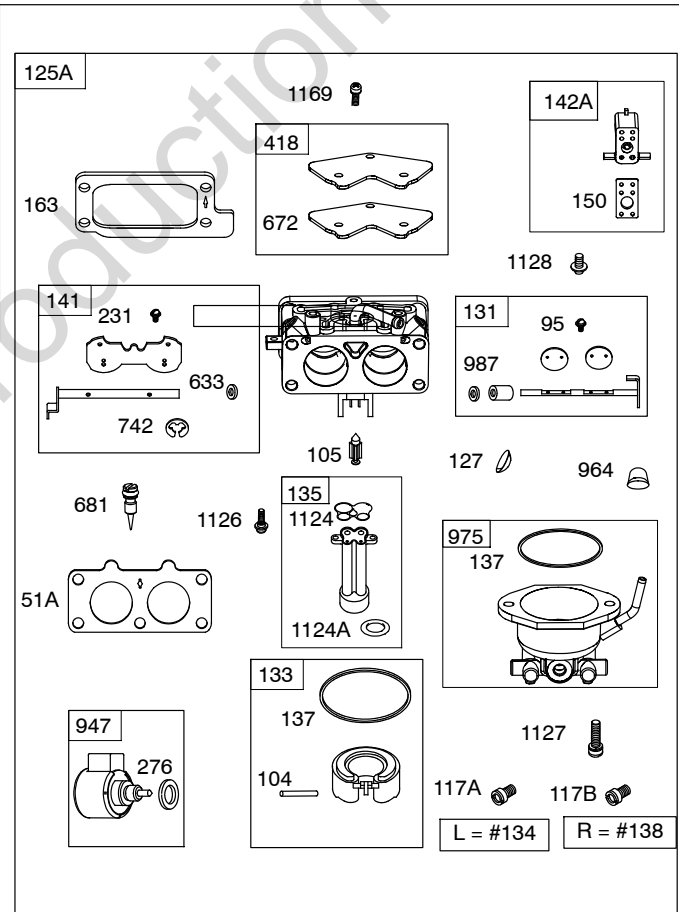

541400

1036

1319

1330

541400

Not for Reproduction

541400

REF. NO.	PART NO.	DESCRIPTION	REF. NO.	PART NO.	DESCRIPTION	REF. NO.	PART NO.	DESCRIPTION		
1	845756	Cylinder Assembly				35	845589	Valve- Intake (Intake) (Pink)		
3	841596	Seal- Oil (Magneto Side)				35A	809374	Spring- Valve (Intake) (White)		
5	845588	Head- Cylinder (Cylinder #1)				36	845589	Spring- Valve (Exhaust) (Pink)		
5A	845590	Head- Cylinder (Cylinder #2)	18	844792	Cover- Crankcase	36A	809374	Spring- Valve (Exhaust) (White)		
7	809730	Gasket- Cylinder Head	20	841596	Seal- Oil (PTO Side)	40	844788	Retainer- Valve		
9	842545	Gasket- Breather	21	843464	Cap- Oil Fill	42	807683	Keep- Valve		
11	809736	Tube- Breather	22	807362	Screw (Crankcase Cover/Sump) (M8x50mm)	45	809785	Tappet- Valve		
12	846037	Gasket- Crankcase (Used After Code Date 13072100).	23	844385	Flywheel	46	809879	Camshaft		
12A	844107	Gasket- Crankcase (Used Before Code Date 13072200).	24	796335	Key- Flywheel (Steel) (Used After Code Date 07122700).	50	844340	Manifold- Intake		
12B	843969	Gasket- Crankcase (Used After Code Date 13072100).			----- Note -----	51	841592	Gasket- Intake		
13	809784	Screw (Cylinder Head)			222698s	51A	809910	Gasket- Intake		
15	807392	Plug- Oil Drain			Key- Flywheel (Aluminum) (Used Before Code Date 07122800).	51B	841882	Gasket- Intake		
16	843290	Crankshaft			----- Note -----	54	844656	Screw (Intake Manifold) (M8x72mm) (Used After Code Date 10092900).		
		----- Note -----	24A	843837	Key- Flywheel (Offset Key) (Aluminum)	62	841233	Screw (Speed Adjustor Lever) (M6x10mm)		
		843291 Crankshaft (Used After Code Date 06083100). Used on Type No(s). 0001, 0004, 0113, 0114, 0131, 1113, 2113.			----- Note -----	73	841840	Screen- Rotating (Used After Code Date 05010900).		
		841529 Crankshaft (Used Before Code Date 06090100). Used on Type No(s). 0113, 0114.	25	809790	Piston Assembly (Standard)	73A	809945	Screen- Rotating Used on Type No(s). 0111. (Used Before Code Date 05011000).		
		----- Note -----			841931 Piston Assembly (.020" Oversize)	73B	842248	Screen- Rotating (Stub Shaft Hole) Used on Type No(s). 0120, 1120.		
		843288 Crankshaft (Used After Code Date 06083100). Used on Type No(s). 0005, 0115, 0121, 0124, 0126, 0129, 1115, 1121, 1124, 1126, 1127, 1129, 2129.	26	809972	Ring Set (Standard)			74	809947	Screw (Rotating Screen)
		----- Note -----			----- Note -----	95	690718	Screw (Throttle Valve)		
			27	807351	Lock- Piston Pin			98	841842	Kit- Idle Speed (Intake Elbow)
			28	807361	Pin- Piston					
			29	809275	Rod- Connecting					
			32	807363	Screw (Connecting Rod)					
			33	844787	Valve- Exhaust					
			34	843730	Valve- Intake					