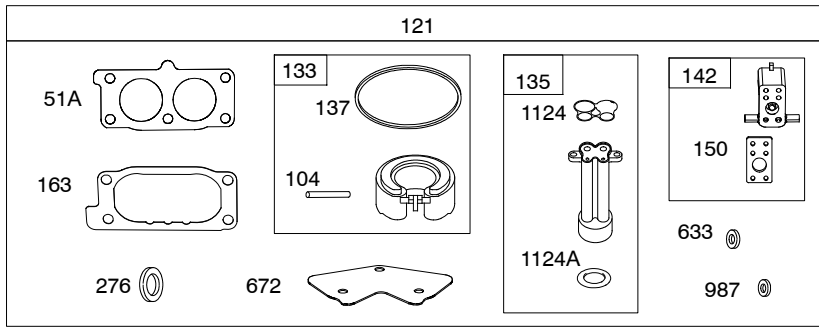

541400

1036

1319

1330

541400

Not for Reproduction

541400

REF. NO.	PART NO.	DESCRIPTION	REF. NO.	PART NO.	DESCRIPTION	REF. NO.	PART NO.	DESCRIPTION		
1	845756	Cylinder Assembly				35	845589	Valve- Intake (Intake) (Pink)		
3	841596	Seal- Oil (Magneto Side)				35A	809374	Spring- Valve (Intake) (White)		
5	845588	Head- Cylinder (Cylinder #1)				36	845589	Spring- Valve (Exhaust) (Pink)		
5A	845590	Head- Cylinder (Cylinder #2)	18	844792	Cover- Crankcase	36A	809374	Spring- Valve (Exhaust) (White)		
7	809730	Gasket- Cylinder Head	20	841596	Seal- Oil (PTO Side)	40	844788	Retainer- Valve		
9	842545	Gasket- Breather	21	843464	Cap- Oil Fill	42	807683	Keep- Valve		
11	809736	Tube- Breather	22	807362	Screw (Crankcase Cover/Sump) (M8x50mm)	45	809785	Tappet- Valve		
12	846037	Gasket- Crankcase (Used After Code Date 13072100).	23	844385	Flywheel	46	809879	Camshaft		
12A	844107	Gasket- Crankcase (Used Before Code Date 13072200).	24	796335	Key- Flywheel (Steel) (Used After Code Date 07122700).	50	844340	Manifold- Intake		
12B	843969	Gasket- Crankcase (Used After Code Date 13072100).			----- Note -----	51	841592	Gasket- Intake		
13	809784	Screw (Cylinder Head)			222698s	51A	809910	Gasket- Intake		
15	807392	Plug- Oil Drain			Key- Flywheel (Aluminum) (Used Before Code Date 07122800).	51B	841882	Gasket- Intake		
16	843290	Crankshaft			----- Note -----	54	844656	Screw (Intake Manifold) (M8x72mm) (Used After Code Date 10092900).		
		----- Note -----	24A	843837	Key- Flywheel (Offset Key) (Aluminum)	62	841233	Screw (Speed Adjustor Lever) (M6x10mm)		
		843291 Crankshaft (Used After Code Date 06083100). Used on Type No(s). 0001, 0004, 0113, 0114, 0131, 1113, 2113.			----- Note -----	73	841840	Screen- Rotating (Used After Code Date 05010900).		
		841529 Crankshaft (Used Before Code Date 06090100). Used on Type No(s). 0113, 0114.	25	809790	Piston Assembly (Standard)	73A	809945	Screen- Rotating Used on Type No(s). 0111. (Used Before Code Date 05011000).		
		----- Note -----			841931 Piston Assembly (.020" Oversize)	73B	842248	Screen- Rotating (Stub Shaft Hole) Used on Type No(s). 0120, 1120.		
		843288 Crankshaft (Used After Code Date 06083100). Used on Type No(s). 0005, 0115, 0121, 0124, 0126, 0129, 1115, 1121, 1124, 1126, 1127, 1129, 2129.	26	809972	Ring Set (Standard)			74	809947	Screw (Rotating Screen)
		----- Note -----			----- Note -----	95	690718	Screw (Throttle Valve)		
			27	807351	Lock- Piston Pin			98	841842	Kit- Idle Speed (Intake Elbow)
			28	807361	Pin- Piston					
			29	809275	Rod- Connecting					
			32	807363	Screw (Connecting Rod)					
			33	844787	Valve- Exhaust					
			34	843730	Valve- Intake					