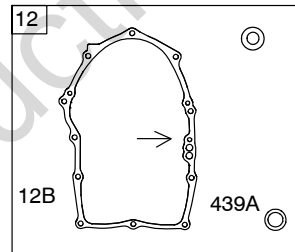

541400

1036

1319

1330

541400

Not for Reproduction

541400

REF. NO.	PART NO.	DESCRIPTION	REF. NO.	PART NO.	DESCRIPTION	REF. NO.	PART NO.	DESCRIPTION		
1	845756	Cylinder Assembly				35	845589	Valve- Intake (Intake) (Pink)		
3	841596	Seal- Oil (Magneto Side)				35A	809374	Spring- Valve (Intake) (White)		
5	845588	Head- Cylinder (Cylinder #1)				36	845589	Spring- Valve (Exhaust) (Pink)		
5A	845590	Head- Cylinder (Cylinder #2)	18	844792	Cover- Crankcase	36A	809374	Spring- Valve (Exhaust) (White)		
7	809730	Gasket- Cylinder Head	20	841596	Seal- Oil (PTO Side)	40	844788	Retainer- Valve		
9	842545	Gasket- Breather	21	843464	Cap- Oil Fill	42	807683	Keep- Valve		
11	809736	Tube- Breather	22	807362	Screw (Crankcase Cover/Sump) (M8x50mm)	45	809785	Tappet- Valve		
12	846037	Gasket- Crankcase (Used After Code Date 13072100).	23	844385	Flywheel	46	809879	Camshaft		
12A	844107	Gasket- Crankcase (Used Before Code Date 13072200).	24	796335	Key- Flywheel (Steel) (Used After Code Date 07122700).	50	844340	Manifold- Intake		
12B	843969	Gasket- Crankcase (Used After Code Date 13072100).			----- Note -----	51	841592	Gasket- Intake		
13	809784	Screw (Cylinder Head)			222698s	51A	809910	Gasket- Intake		
15	807392	Plug- Oil Drain			Key- Flywheel (Aluminum) (Used Before Code Date 07122800).	51B	841882	Gasket- Intake		
16	843290	Crankshaft			----- Note -----	54	844656	Screw (Intake Manifold) (M8x72mm) (Used After Code Date 10092900).		
		----- Note -----	24A	843837	Key- Flywheel (Offset Key) (Aluminum)	62	841233	Screw (Speed Adjustor Lever) (M6x10mm)		
		843291 Crankshaft (Used After Code Date 06083100). Used on Type No(s). 0001, 0004, 0113, 0114, 0131, 1113, 2113.			----- Note -----	73	841840	Screen- Rotating (Used After Code Date 05010900).		
		841529 Crankshaft (Used Before Code Date 06090100). Used on Type No(s). 0113, 0114.	25	809790	Piston Assembly (Standard)	73A	809945	Screen- Rotating Used on Type No(s). 0111. (Used Before Code Date 05011000).		
		----- Note -----			841931 Piston Assembly (.020" Oversize)	73B	842248	Screen- Rotating (Stub Shaft Hole) Used on Type No(s). 0120, 1120.		
		843288 Crankshaft (Used After Code Date 06083100). Used on Type No(s). 0005, 0115, 0121, 0124, 0126, 0129, 1115, 1121, 1124, 1126, 1127, 1129, 2129.	26	809972	Ring Set (Standard)			74	809947	Screw (Rotating Screen)
		----- Note -----			----- Note -----	95	690718	Screw (Throttle Valve)		
			27	807351	Lock- Piston Pin			98	841842	Kit- Idle Speed (Intake Elbow)
			28	807361	Pin- Piston					
			29	809275	Rod- Connecting					
			32	807363	Screw (Connecting Rod)					
			33	844787	Valve- Exhaust					
			34	843730	Valve- Intake					