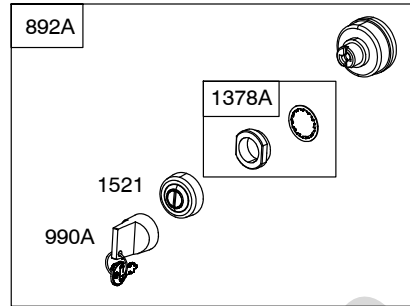

541400

1036

1319

1330

541400

Not for Reproduction

541400

REF. NO.	PART NO.	DESCRIPTION	REF. NO.	PART NO.	DESCRIPTION	REF. NO.	PART NO.	DESCRIPTION		
1	845756	Cylinder Assembly				35	845589	Valve- Intake (Intake) (Pink)		
3	841596	Seal- Oil (Magneto Side)				35A	809374	Spring- Valve (Intake) (White)		
5	845588	Head- Cylinder (Cylinder #1)				36	845589	Spring- Valve (Exhaust) (Pink)		
5A	845590	Head- Cylinder (Cylinder #2)	18	844792	Cover- Crankcase	36A	809374	Spring- Valve (Exhaust) (White)		
7	809730	Gasket- Cylinder Head	20	841596	Seal- Oil (PTO Side)	40	844788	Retainer- Valve		
9	842545	Gasket- Breather	21	843464	Cap- Oil Fill	42	807683	Keep- Valve		
11	809736	Tube- Breather	22	807362	Screw (Crankcase Cover/Sump) (M8x50mm)	45	809785	Tappet- Valve		
12	846037	Gasket- Crankcase (Used After Code Date 13072100).	23	844385	Flywheel	46	809879	Camshaft		
12A	844107	Gasket- Crankcase (Used Before Code Date 13072200).	24	796335	Key- Flywheel (Steel) (Used After Code Date 07122700).	50	844340	Manifold- Intake		
12B	843969	Gasket- Crankcase (Used After Code Date 13072100).			----- Note -----	51	841592	Gasket- Intake		
13	809784	Screw (Cylinder Head)			222698s	51A	809910	Gasket- Intake		
15	807392	Plug- Oil Drain			Key- Flywheel (Aluminum) (Used Before Code Date 07122800).	51B	841882	Gasket- Intake		
16	843290	Crankshaft			----- Note -----	54	844656	Screw (Intake Manifold) (M8x72mm) (Used After Code Date 10092900).		
		----- Note -----	24A	843837	Key- Flywheel (Offset Key) (Aluminum)	62	841233	Screw (Speed Adjustor Lever) (M6x10mm)		
		843291 Crankshaft (Used After Code Date 06083100). Used on Type No(s). 0001, 0004, 0113, 0114, 0131, 1113, 2113.			----- Note -----	73	841840	Screen- Rotating (Used After Code Date 05010900).		
		841529 Crankshaft (Used Before Code Date 06090100). Used on Type No(s). 0113, 0114.	25	809790	Piston Assembly (Standard)	73A	809945	Screen- Rotating Used on Type No(s). 0111. (Used Before Code Date 05011000).		
		----- Note -----			841931 Piston Assembly (.020" Oversize)	73B	842248	Screen- Rotating (Stub Shaft Hole) Used on Type No(s). 0120, 1120.		
		843288 Crankshaft (Used After Code Date 06083100). Used on Type No(s). 0005, 0115, 0121, 0124, 0126, 0129, 1115, 1121, 1124, 1126, 1127, 1129, 2129.	26	809972	Ring Set (Standard)			74	809947	Screw (Rotating Screen)
		----- Note -----			----- Note -----	95	690718	Screw (Throttle Valve)		
			27	807351	Lock- Piston Pin			98	841842	Kit- Idle Speed (Intake Elbow)
			28	807361	Pin- Piston					
			29	809275	Rod- Connecting					
			32	807363	Screw (Connecting Rod)					
			33	844787	Valve- Exhaust					
			34	843730	Valve- Intake					