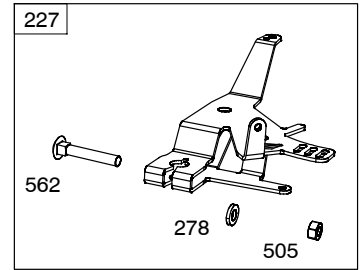

541400

1036

1319

1330

541400

Not for Reproduction

541400

REF. NO.	PART NO.	DESCRIPTION	REF. NO.	PART NO.	DESCRIPTION	REF. NO.	PART NO.	DESCRIPTION		
1	845756	Cylinder Assembly				35	845589	Valve- Intake (Intake) (Pink)		
3	841596	Seal- Oil (Magneto Side)				35A	809374	Spring- Valve (Intake) (White)		
5	845588	Head- Cylinder (Cylinder #1)				36	845589	Spring- Valve (Exhaust) (Pink)		
5A	845590	Head- Cylinder (Cylinder #2)	18	844792	Cover- Crankcase	36A	809374	Spring- Valve (Exhaust) (White)		
7	809730	Gasket- Cylinder Head	20	841596	Seal- Oil (PTO Side)	40	844788	Retainer- Valve		
9	842545	Gasket- Breather	21	843464	Cap- Oil Fill	42	807683	Keep- Valve		
11	809736	Tube- Breather	22	807362	Screw (Crankcase Cover/Sump) (M8x50mm)	45	809785	Tappet- Valve		
12	846037	Gasket- Crankcase (Used After Code Date 13072100).	23	844385	Flywheel	46	809879	Camshaft		
12A	844107	Gasket- Crankcase (Used Before Code Date 13072200).	24	796335	Key- Flywheel (Steel) (Used After Code Date 07122700).	50	844340	Manifold- Intake		
12B	843969	Gasket- Crankcase (Used After Code Date 13072100).			----- Note -----	51	841592	Gasket- Intake		
13	809784	Screw (Cylinder Head)			222698s	51A	809910	Gasket- Intake		
15	807392	Plug- Oil Drain			Key- Flywheel (Aluminum) (Used Before Code Date 07122800).	51B	841882	Gasket- Intake		
16	843290	Crankshaft			----- Note -----	54	844656	Screw (Intake Manifold) (M8x72mm) (Used After Code Date 10092900).		
		----- Note -----	24A	843837	Key- Flywheel (Offset Key) (Aluminum)	62	841233	Screw (Speed Adjustor Lever) (M6x10mm)		
		843291 Crankshaft (Used After Code Date 06083100). Used on Type No(s). 0001, 0004, 0113, 0114, 0131, 1113, 2113.			----- Note -----	73	841840	Screen- Rotating (Used After Code Date 05010900).		
		841529 Crankshaft (Used Before Code Date 06090100). Used on Type No(s). 0113, 0114.	25	809790	Piston Assembly (Standard)	73A	809945	Screen- Rotating Used on Type No(s). 0111. (Used Before Code Date 05011000).		
		----- Note -----			841931 Piston Assembly (.020" Oversize)	73B	842248	Screen- Rotating (Stub Shaft Hole) Used on Type No(s). 0120, 1120.		
		843288 Crankshaft (Used After Code Date 06083100). Used on Type No(s). 0005, 0115, 0121, 0124, 0126, 0129, 1115, 1121, 1124, 1126, 1127, 1129, 2129.	26	809972	Ring Set (Standard)			74	809947	Screw (Rotating Screen)
		----- Note -----			----- Note -----	95	690718	Screw (Throttle Valve)		
			27	807351	Lock- Piston Pin			98	841842	Kit- Idle Speed (Intake Elbow)
			28	807361	Pin- Piston					
			29	809275	Rod- Connecting					
			32	807363	Screw (Connecting Rod)					
			33	844787	Valve- Exhaust					
			34	843730	Valve- Intake					