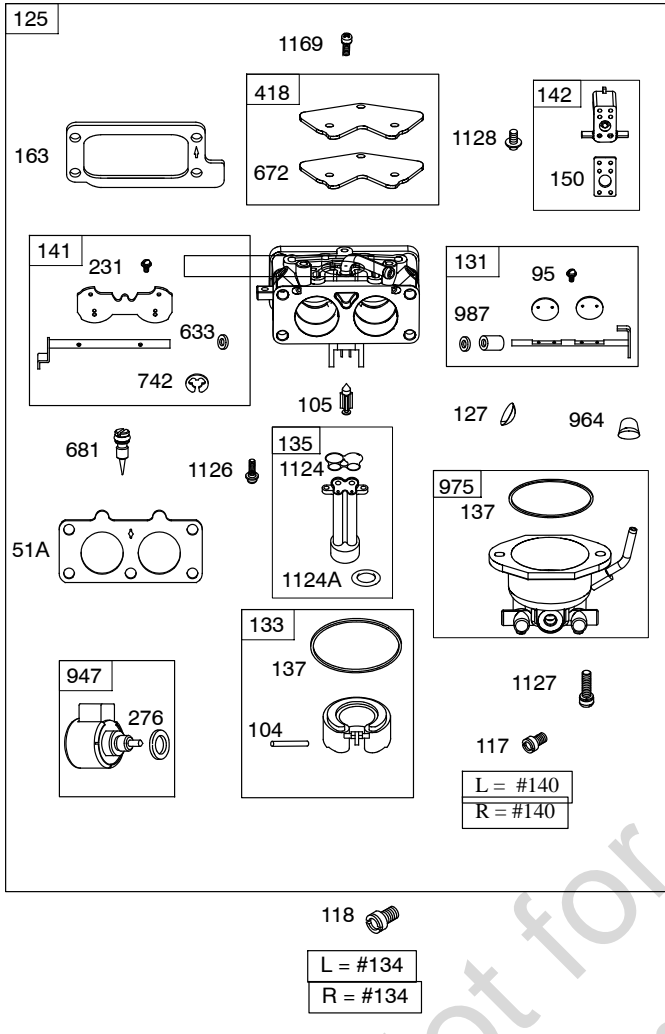

541400

1036

1319

1330

541400

Not for Reproduction

541400

REF. NO.	PART NO.	DESCRIPTION	REF. NO.	PART NO.	DESCRIPTION	REF. NO.	PART NO.	DESCRIPTION		
1	845756	Cylinder Assembly				35	845589	Valve- Intake (Intake) (Pink)		
3	841596	Seal- Oil (Magneto Side)				35A	809374	Spring- Valve (Intake) (White)		
5	845588	Head- Cylinder (Cylinder #1)				36	845589	Spring- Valve (Exhaust) (Pink)		
5A	845590	Head- Cylinder (Cylinder #2)	18	844792	Cover- Crankcase	36A	809374	Spring- Valve (Exhaust) (White)		
7	809730	Gasket- Cylinder Head	20	841596	Seal- Oil (PTO Side)	40	844788	Retainer- Valve		
9	842545	Gasket- Breather	21	843464	Cap- Oil Fill	42	807683	Keep- Valve		
11	809736	Tube- Breather	22	807362	Screw (Crankcase Cover/Sump) (M8x50mm)	45	809785	Tappet- Valve		
12	846037	Gasket- Crankcase (Used After Code Date 13072100).	23	844385	Flywheel	46	809879	Camshaft		
12A	844107	Gasket- Crankcase (Used Before Code Date 13072200).	24	796335	Key- Flywheel (Steel) (Used After Code Date 07122700).	50	844340	Manifold- Intake		
12B	843969	Gasket- Crankcase (Used After Code Date 13072100).			----- Note -----	51	841592	Gasket- Intake		
13	809784	Screw (Cylinder Head)			222698s	51A	809910	Gasket- Intake		
15	807392	Plug- Oil Drain			Key- Flywheel (Aluminum) (Used Before Code Date 07122800).	51B	841882	Gasket- Intake		
16	843290	Crankshaft			----- Note -----	54	844656	Screw (Intake Manifold) (M8x72mm) (Used After Code Date 10092900).		
		----- Note -----	24A	843837	Key- Flywheel (Offset Key) (Aluminum)	62	841233	Screw (Speed Adjustor Lever) (M6x10mm)		
		843291 Crankshaft (Used After Code Date 06083100). Used on Type No(s). 0001, 0004, 0113, 0114, 0131, 1113, 2113.			----- Note -----	73	841840	Screen- Rotating (Used After Code Date 05010900).		
		841529 Crankshaft (Used Before Code Date 06090100). Used on Type No(s). 0113, 0114.	25	809790	Piston Assembly (Standard)	73A	809945	Screen- Rotating Used on Type No(s). 0111. (Used Before Code Date 05011000).		
		----- Note -----			841931 Piston Assembly (.020" Oversize)	73B	842248	Screen- Rotating (Stub Shaft Hole) Used on Type No(s). 0120, 1120.		
		843288 Crankshaft (Used After Code Date 06083100). Used on Type No(s). 0005, 0115, 0121, 0124, 0126, 0129, 1115, 1121, 1124, 1126, 1127, 1129, 2129.	26	809972	Ring Set (Standard)			74	809947	Screw (Rotating Screen)
		----- Note -----			----- Note -----	95	690718	Screw (Throttle Valve)		
			27	807351	Lock- Piston Pin			98	841842	Kit- Idle Speed (Intake Elbow)
			28	807361	Pin- Piston					
			29	809275	Rod- Connecting					
			32	807363	Screw (Connecting Rod)					
			33	844787	Valve- Exhaust					
			34	843730	Valve- Intake					