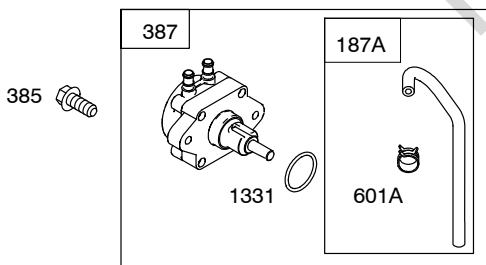

541400

1036

1319

1330

541400

Not for Reproduction

541400

REF. NO.	PART NO.	DESCRIPTION	REF. NO.	PART NO.	DESCRIPTION	REF. NO.	PART NO.	DESCRIPTION		
1	845756	Cylinder Assembly				35	845589	Valve- Intake (Intake) (Pink)		
3	841596	Seal- Oil (Magneto Side)				35A	809374	Spring- Valve (Intake) (White)		
5	845588	Head- Cylinder (Cylinder #1)				36	845589	Spring- Valve (Exhaust) (Pink)		
5A	845590	Head- Cylinder (Cylinder #2)	18	844792	Cover- Crankcase	36A	809374	Spring- Valve (Exhaust) (White)		
7	809730	Gasket- Cylinder Head	20	841596	Seal- Oil (PTO Side)	40	844788	Retainer- Valve		
9	842545	Gasket- Breather	21	843464	Cap- Oil Fill	42	807683	Keep- Valve		
11	809736	Tube- Breather	22	807362	Screw (Crankcase Cover/Sump) (M8x50mm)	45	809785	Tappet- Valve		
12	846037	Gasket- Crankcase (Used After Code Date 13072100).	23	844385	Flywheel	46	809879	Camshaft		
12A	844107	Gasket- Crankcase (Used Before Code Date 13072200).	24	796335	Key- Flywheel (Steel) (Used After Code Date 07122700).	50	844340	Manifold- Intake		
12B	843969	Gasket- Crankcase (Used After Code Date 13072100).			----- Note -----	51	841592	Gasket- Intake		
13	809784	Screw (Cylinder Head)			222698s	51A	809910	Gasket- Intake		
15	807392	Plug- Oil Drain			Key- Flywheel (Aluminum) (Used Before Code Date 07122800).	51B	841882	Gasket- Intake		
16	843290	Crankshaft			----- Note -----	54	844656	Screw (Intake Manifold) (M8x72mm) (Used After Code Date 10092900).		
		----- Note -----	24A	843837	Key- Flywheel (Offset Key) (Aluminum)	62	841233	Screw (Speed Adjustor Lever) (M6x10mm)		
		843291 Crankshaft (Used After Code Date 06083100). Used on Type No(s). 0001, 0004, 0113, 0114, 0131, 1113, 2113.			----- Note -----	73	841840	Screen- Rotating (Used After Code Date 05010900).		
		841529 Crankshaft (Used Before Code Date 06090100). Used on Type No(s). 0113, 0114.	25	809790	Piston Assembly (Standard)	73A	809945	Screen- Rotating Used on Type No(s). 0111. (Used Before Code Date 05011000).		
		----- Note -----			841931 Piston Assembly (.020" Oversize)	73B	842248	Screen- Rotating (Stub Shaft Hole) Used on Type No(s). 0120, 1120.		
		843288 Crankshaft (Used After Code Date 06083100). Used on Type No(s). 0005, 0115, 0121, 0124, 0126, 0129, 1115, 1121, 1124, 1126, 1127, 1129, 2129.	26	809972	Ring Set (Standard)			74	809947	Screw (Rotating Screen)
		----- Note -----			----- Note -----	95	690718	Screw (Throttle Valve)		
			27	807351	Lock- Piston Pin			98	841842	Kit- Idle Speed (Intake Elbow)
			28	807361	Pin- Piston					
			29	809275	Rod- Connecting					
			32	807363	Screw (Connecting Rod)					
			33	844787	Valve- Exhaust					
			34	843730	Valve- Intake					