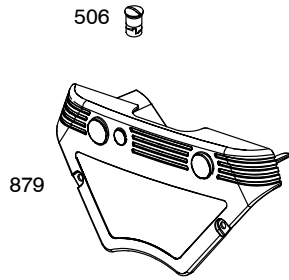

541400

1036

1319

1330

541400

Not for Reproduction

541400

REF. NO.	PART NO.	DESCRIPTION	REF. NO.	PART NO.	DESCRIPTION	REF. NO.	PART NO.	DESCRIPTION		
1	845756	Cylinder Assembly				35	845589	Valve- Intake (Intake) (Pink)		
3	841596	Seal- Oil (Magneto Side)				35A	809374	Spring- Valve (Intake) (White)		
5	845588	Head- Cylinder (Cylinder #1)				36	845589	Spring- Valve (Exhaust) (Pink)		
5A	845590	Head- Cylinder (Cylinder #2)	18	844792	Cover- Crankcase	36A	809374	Spring- Valve (Exhaust) (White)		
7	809730	Gasket- Cylinder Head	20	841596	Seal- Oil (PTO Side)	40	844788	Retainer- Valve		
9	842545	Gasket- Breather	21	843464	Cap- Oil Fill	42	807683	Keep- Valve		
11	809736	Tube- Breather	22	807362	Screw (Crankcase Cover/Sump) (M8x50mm)	45	809785	Tappet- Valve		
12	846037	Gasket- Crankcase (Used After Code Date 13072100).	23	844385	Flywheel	46	809879	Camshaft		
12A	844107	Gasket- Crankcase (Used Before Code Date 13072200).	24	796335	Key- Flywheel (Steel) (Used After Code Date 07122700).	50	844340	Manifold- Intake		
12B	843969	Gasket- Crankcase (Used After Code Date 13072100).			----- Note -----	51	841592	Gasket- Intake		
13	809784	Screw (Cylinder Head)			222698s	51A	809910	Gasket- Intake		
15	807392	Plug- Oil Drain			Key- Flywheel (Aluminum) (Used Before Code Date 07122800).	51B	841882	Gasket- Intake		
16	843290	Crankshaft			----- Note -----	54	844656	Screw (Intake Manifold) (M8x72mm) (Used After Code Date 10092900).		
		----- Note -----	24A	843837	Key- Flywheel (Offset Key) (Aluminum)	62	841233	Screw (Speed Adjustor Lever) (M6x10mm)		
		843291 Crankshaft (Used After Code Date 06083100). Used on Type No(s). 0001, 0004, 0113, 0114, 0131, 1113, 2113.			----- Note -----	73	841840	Screen- Rotating (Used After Code Date 05010900).		
		841529 Crankshaft (Used Before Code Date 06090100). Used on Type No(s). 0113, 0114.	25	809790	Piston Assembly (Standard)	73A	809945	Screen- Rotating Used on Type No(s). 0111. (Used Before Code Date 05011000).		
		----- Note -----			841931 Piston Assembly (.020" Oversize)	73B	842248	Screen- Rotating (Stub Shaft Hole) Used on Type No(s). 0120, 1120.		
		843288 Crankshaft (Used After Code Date 06083100). Used on Type No(s). 0005, 0115, 0121, 0124, 0126, 0129, 1115, 1121, 1124, 1126, 1127, 1129, 2129.	26	809972	Ring Set (Standard)			74	809947	Screw (Rotating Screen)
		----- Note -----			----- Note -----	95	690718	Screw (Throttle Valve)		
			27	807351	Lock- Piston Pin			98	841842	Kit- Idle Speed (Intake Elbow)
			28	807361	Pin- Piston					
			29	809275	Rod- Connecting					
			32	807363	Screw (Connecting Rod)					
			33	844787	Valve- Exhaust					
			34	843730	Valve- Intake					