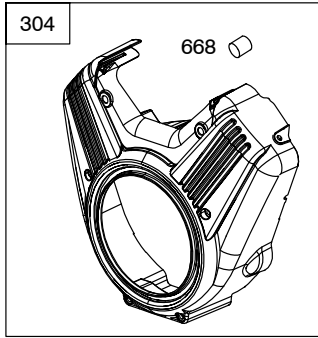

541400

1036

1319

1330

541400

Not for Reproduction

541400

REF. NO.	PART NO.	DESCRIPTION	REF. NO.	PART NO.	DESCRIPTION	REF. NO.	PART NO.	DESCRIPTION		
1	845756	Cylinder Assembly				35	845589	Valve- Intake (Intake) (Pink)		
3	841596	Seal- Oil (Magneto Side)				35A	809374	Spring- Valve (Intake) (White)		
5	845588	Head- Cylinder (Cylinder #1)				36	845589	Spring- Valve (Exhaust) (Pink)		
5A	845590	Head- Cylinder (Cylinder #2)	18	844792	Cover- Crankcase	36A	809374	Spring- Valve (Exhaust) (White)		
7	809730	Gasket- Cylinder Head	20	841596	Seal- Oil (PTO Side)	40	844788	Retainer- Valve		
9	842545	Gasket- Breather	21	843464	Cap- Oil Fill	42	807683	Keep- Valve		
11	809736	Tube- Breather	22	807362	Screw (Crankcase Cover/Sump) (M8x50mm)	45	809785	Tappet- Valve		
12	846037	Gasket- Crankcase (Used After Code Date 13072100).	23	844385	Flywheel	46	809879	Camshaft		
12A	844107	Gasket- Crankcase (Used Before Code Date 13072200).	24	796335	Key- Flywheel (Steel) (Used After Code Date 07122700).	50	844340	Manifold- Intake		
12B	843969	Gasket- Crankcase (Used After Code Date 13072100).			----- Note -----	51	841592	Gasket- Intake		
13	809784	Screw (Cylinder Head)			222698s	51A	809910	Gasket- Intake		
15	807392	Plug- Oil Drain			Key- Flywheel (Aluminum) (Used Before Code Date 07122800).	51B	841882	Gasket- Intake		
16	843290	Crankshaft			----- Note -----	54	844656	Screw (Intake Manifold) (M8x72mm) (Used After Code Date 10092900).		
		----- Note -----	24A	843837	Key- Flywheel (Offset Key) (Aluminum)	62	841233	Screw (Speed Adjustor Lever) (M6x10mm)		
		843291 Crankshaft (Used After Code Date 06083100). Used on Type No(s). 0001, 0004, 0113, 0114, 0131, 1113, 2113.			----- Note -----	73	841840	Screen- Rotating (Used After Code Date 05010900).		
		841529 Crankshaft (Used Before Code Date 06090100). Used on Type No(s). 0113, 0114.	25	809790	Piston Assembly (Standard)	73A	809945	Screen- Rotating Used on Type No(s). 0111. (Used Before Code Date 05011000).		
		----- Note -----			841931 Piston Assembly (.020" Oversize)	73B	842248	Screen- Rotating (Stub Shaft Hole) Used on Type No(s). 0120, 1120.		
		843288 Crankshaft (Used After Code Date 06083100). Used on Type No(s). 0005, 0115, 0121, 0124, 0126, 0129, 1115, 1121, 1124, 1126, 1127, 1129, 2129.	26	809972	Ring Set (Standard)			74	809947	Screw (Rotating Screen)
		----- Note -----			----- Note -----	95	690718	Screw (Throttle Valve)		
			27	807351	Lock- Piston Pin			98	841842	Kit- Idle Speed (Intake Elbow)
			28	807361	Pin- Piston					
			29	809275	Rod- Connecting					
			32	807363	Screw (Connecting Rod)					
			33	844787	Valve- Exhaust					
			34	843730	Valve- Intake					