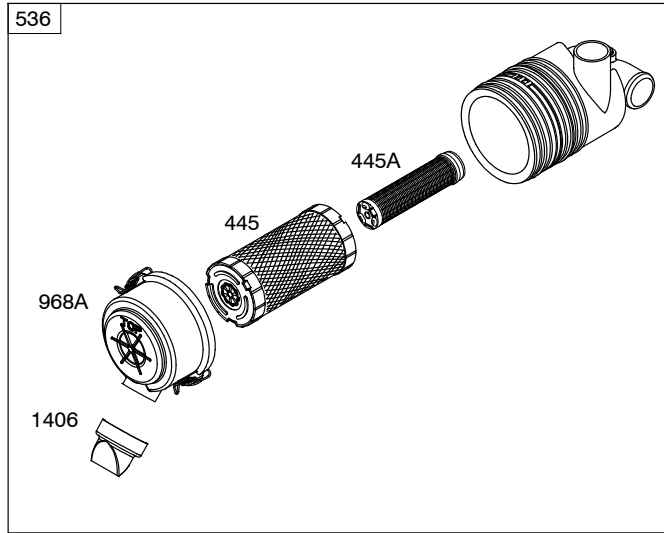

541400

1036

1319

1330

541400

Not for Reproduction

541400

REF. NO.	PART NO.	DESCRIPTION	REF. NO.	PART NO.	DESCRIPTION	REF. NO.	PART NO.	DESCRIPTION		
1	845756	Cylinder Assembly				35	845589	Valve- Intake (Intake) (Pink)		
3	841596	Seal- Oil (Magneto Side)				35A	809374	Spring- Valve (Intake) (White)		
5	845588	Head- Cylinder (Cylinder #1)				36	845589	Spring- Valve (Exhaust) (Pink)		
5A	845590	Head- Cylinder (Cylinder #2)	18	844792	Cover- Crankcase	36A	809374	Spring- Valve (Exhaust) (White)		
7	809730	Gasket- Cylinder Head	20	841596	Seal- Oil (PTO Side)	40	844788	Retainer- Valve		
9	842545	Gasket- Breather	21	843464	Cap- Oil Fill	42	807683	Keep- Valve		
11	809736	Tube- Breather	22	807362	Screw (Crankcase Cover/Sump) (M8x50mm)	45	809785	Tappet- Valve		
12	846037	Gasket- Crankcase (Used After Code Date 13072100).	23	844385	Flywheel	46	809879	Camshaft		
12A	844107	Gasket- Crankcase (Used Before Code Date 13072200).	24	796335	Key- Flywheel (Steel) (Used After Code Date 07122700).	50	844340	Manifold- Intake		
12B	843969	Gasket- Crankcase (Used After Code Date 13072100).			----- Note -----	51	841592	Gasket- Intake		
13	809784	Screw (Cylinder Head)			222698s	51A	809910	Gasket- Intake		
15	807392	Plug- Oil Drain			Key- Flywheel (Aluminum) (Used Before Code Date 07122800).	51B	841882	Gasket- Intake		
16	843290	Crankshaft			----- Note -----	54	844656	Screw (Intake Manifold) (M8x72mm) (Used After Code Date 10092900).		
		----- Note -----	24A	843837	Key- Flywheel (Offset Key) (Aluminum)	62	841233	Screw (Speed Adjustor Lever) (M6x10mm)		
		843291 Crankshaft (Used After Code Date 06083100). Used on Type No(s). 0001, 0004, 0113, 0114, 0131, 1113, 2113.			----- Note -----	73	841840	Screen- Rotating (Used After Code Date 05010900).		
		841529 Crankshaft (Used Before Code Date 06090100). Used on Type No(s). 0113, 0114.	25	809790	Piston Assembly (Standard)	73A	809945	Screen- Rotating Used on Type No(s). 0111. (Used Before Code Date 05011000).		
		----- Note -----			841931 Piston Assembly (.020" Oversize)	73B	842248	Screen- Rotating (Stub Shaft Hole) Used on Type No(s). 0120, 1120.		
		843288 Crankshaft (Used After Code Date 06083100). Used on Type No(s). 0005, 0115, 0121, 0124, 0126, 0129, 1115, 1121, 1124, 1126, 1127, 1129, 2129.	26	809972	Ring Set (Standard)			74	809947	Screw (Rotating Screen)
		----- Note -----			----- Note -----	95	690718	Screw (Throttle Valve)		
			27	807351	Lock- Piston Pin			98	841842	Kit- Idle Speed (Intake Elbow)
			28	807361	Pin- Piston					
			29	809275	Rod- Connecting					
			32	807363	Screw (Connecting Rod)					
			33	844787	Valve- Exhaust					
			34	843730	Valve- Intake					