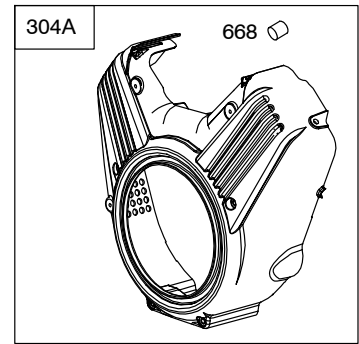

541400

1036

1319

1330

541400

Not for Reproduction

541400

REF. NO.	PART NO.	DESCRIPTION	REF. NO.	PART NO.	DESCRIPTION	REF. NO.	PART NO.	DESCRIPTION		
1	845756	Cylinder Assembly				35	845589	Valve- Intake (Intake) (Pink)		
3	841596	Seal- Oil (Magneto Side)				35A	809374	Spring- Valve (Intake) (White)		
5	845588	Head- Cylinder (Cylinder #1)				36	845589	Spring- Valve (Exhaust) (Pink)		
5A	845590	Head- Cylinder (Cylinder #2)	18	844792	Cover- Crankcase	36A	809374	Spring- Valve (Exhaust) (White)		
7	809730	Gasket- Cylinder Head	20	841596	Seal- Oil (PTO Side)	40	844788	Retainer- Valve		
9	842545	Gasket- Breather	21	843464	Cap- Oil Fill	42	807683	Keep- Valve		
11	809736	Tube- Breather	22	807362	Screw (Crankcase Cover/Sump) (M8x50mm)	45	809785	Tappet- Valve		
12	846037	Gasket- Crankcase (Used After Code Date 13072100).	23	844385	Flywheel	46	809879	Camshaft		
12A	844107	Gasket- Crankcase (Used Before Code Date 13072200).	24	796335	Key- Flywheel (Steel) (Used After Code Date 07122700).	50	844340	Manifold- Intake		
12B	843969	Gasket- Crankcase (Used After Code Date 13072100).			----- Note -----	51	841592	Gasket- Intake		
13	809784	Screw (Cylinder Head)			222698s	51A	809910	Gasket- Intake		
15	807392	Plug- Oil Drain			Key- Flywheel (Aluminum) (Used Before Code Date 07122800).	51B	841882	Gasket- Intake		
16	843290	Crankshaft			----- Note -----	54	844656	Screw (Intake Manifold) (M8x72mm) (Used After Code Date 10092900).		
		----- Note -----	24A	843837	Key- Flywheel (Offset Key) (Aluminum)	62	841233	Screw (Speed Adjustor Lever) (M6x10mm)		
		843291 Crankshaft (Used After Code Date 06083100). Used on Type No(s). 0001, 0004, 0113, 0114, 0131, 1113, 2113.			----- Note -----	73	841840	Screen- Rotating (Used After Code Date 05010900).		
		841529 Crankshaft (Used Before Code Date 06090100). Used on Type No(s). 0113, 0114.	25	809790	Piston Assembly (Standard)	73A	809945	Screen- Rotating Used on Type No(s). 0111. (Used Before Code Date 05011000).		
		----- Note -----			841931 Piston Assembly (.020" Oversize)	73B	842248	Screen- Rotating (Stub Shaft Hole) Used on Type No(s). 0120, 1120.		
		843288 Crankshaft (Used After Code Date 06083100). Used on Type No(s). 0005, 0115, 0121, 0124, 0126, 0129, 1115, 1121, 1124, 1126, 1127, 1129, 2129.	26	809972	Ring Set (Standard)			74	809947	Screw (Rotating Screen)
		----- Note -----			----- Note -----	95	690718	Screw (Throttle Valve)		
			27	807351	Lock- Piston Pin			98	841842	Kit- Idle Speed (Intake Elbow)
			28	807361	Pin- Piston					
			29	809275	Rod- Connecting					
			32	807363	Screw (Connecting Rod)					
			33	844787	Valve- Exhaust					
			34	843730	Valve- Intake					