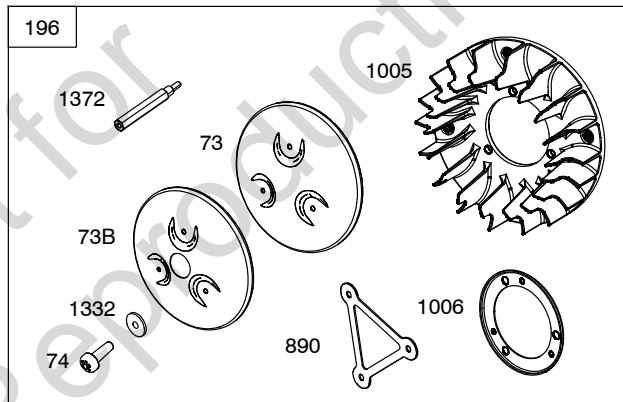

541400

1036

1319

1330

541400

Not for Reproduction

541400

REF. NO.	PART NO.	DESCRIPTION	REF. NO.	PART NO.	DESCRIPTION	REF. NO.	PART NO.	DESCRIPTION		
1	845756	Cylinder Assembly				35	845589	Valve- Intake (Intake) (Pink)		
3	841596	Seal- Oil (Magneto Side)				35A	809374	Spring- Valve (Intake) (White)		
5	845588	Head- Cylinder (Cylinder #1)				36	845589	Spring- Valve (Exhaust) (Pink)		
5A	845590	Head- Cylinder (Cylinder #2)	18	844792	Cover- Crankcase	36A	809374	Spring- Valve (Exhaust) (White)		
7	809730	Gasket- Cylinder Head	20	841596	Seal- Oil (PTO Side)	40	844788	Retainer- Valve		
9	842545	Gasket- Breather	21	843464	Cap- Oil Fill	42	807683	Keep- Valve		
11	809736	Tube- Breather	22	807362	Screw (Crankcase Cover/Sump) (M8x50mm)	45	809785	Tappet- Valve		
12	846037	Gasket- Crankcase (Used After Code Date 13072100).	23	844385	Flywheel	46	809879	Camshaft		
12A	844107	Gasket- Crankcase (Used Before Code Date 13072200).	24	796335	Key- Flywheel (Steel) (Used After Code Date 07122700).	50	844340	Manifold- Intake		
12B	843969	Gasket- Crankcase (Used After Code Date 13072100).			----- Note -----	51	841592	Gasket- Intake		
13	809784	Screw (Cylinder Head)			222698s	51A	809910	Gasket- Intake		
15	807392	Plug- Oil Drain			Key- Flywheel (Aluminum) (Used Before Code Date 07122800).	51B	841882	Gasket- Intake		
16	843290	Crankshaft			----- Note -----	54	844656	Screw (Intake Manifold) (M8x72mm) (Used After Code Date 10092900).		
		----- Note -----	24A	843837	Key- Flywheel (Offset Key) (Aluminum)	62	841233	Screw (Speed Adjustor Lever) (M6x10mm)		
		843291 Crankshaft (Used After Code Date 06083100). Used on Type No(s). 0001, 0004, 0113, 0114, 0131, 1113, 2113.			----- Note -----	73	841840	Screen- Rotating (Used After Code Date 05010900).		
		841529 Crankshaft (Used Before Code Date 06090100). Used on Type No(s). 0113, 0114.	25	809790	Piston Assembly (Standard)	73A	809945	Screen- Rotating Used on Type No(s). 0111. (Used Before Code Date 05011000).		
		----- Note -----			841931 Piston Assembly (.020" Oversize)	73B	842248	Screen- Rotating (Stub Shaft Hole) Used on Type No(s). 0120, 1120.		
		843288 Crankshaft (Used After Code Date 06083100). Used on Type No(s). 0005, 0115, 0121, 0124, 0126, 0129, 1115, 1121, 1124, 1126, 1127, 1129, 2129.	26	809972	Ring Set (Standard)			74	809947	Screw (Rotating Screen)
		----- Note -----			----- Note -----	95	690718	Screw (Throttle Valve)		
			27	807351	Lock- Piston Pin			98	841842	Kit- Idle Speed (Intake Elbow)
			28	807361	Pin- Piston					
			29	809275	Rod- Connecting					
			32	807363	Screw (Connecting Rod)					
			33	844787	Valve- Exhaust					
			34	843730	Valve- Intake					