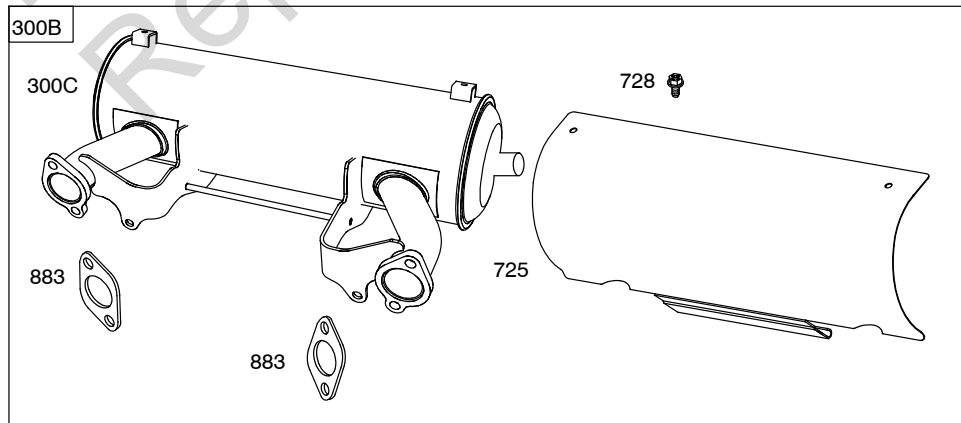

541400

1036

1319

1330

541400

Not for Reproduction

541400

REF. NO.	PART NO.	DESCRIPTION	REF. NO.	PART NO.	DESCRIPTION	REF. NO.	PART NO.	DESCRIPTION		
1	845756	Cylinder Assembly				35	845589	Valve- Intake (Intake) (Pink)		
3	841596	Seal- Oil (Magneto Side)				35A	809374	Spring- Valve (Intake) (White)		
5	845588	Head- Cylinder (Cylinder #1)				36	845589	Spring- Valve (Exhaust) (Pink)		
5A	845590	Head- Cylinder (Cylinder #2)	18	844792	Cover- Crankcase	36A	809374	Spring- Valve (Exhaust) (White)		
7	809730	Gasket- Cylinder Head	20	841596	Seal- Oil (PTO Side)	40	844788	Retainer- Valve		
9	842545	Gasket- Breather	21	843464	Cap- Oil Fill	42	807683	Keep- Valve		
11	809736	Tube- Breather	22	807362	Screw (Crankcase Cover/Sump) (M8x50mm)	45	809785	Tappet- Valve		
12	846037	Gasket- Crankcase (Used After Code Date 13072100).	23	844385	Flywheel	46	809879	Camshaft		
12A	844107	Gasket- Crankcase (Used Before Code Date 13072200).	24	796335	Key- Flywheel (Steel) (Used After Code Date 07122700).	50	844340	Manifold- Intake		
12B	843969	Gasket- Crankcase (Used After Code Date 13072100).			----- Note -----	51	841592	Gasket- Intake		
13	809784	Screw (Cylinder Head)			222698s	51A	809910	Gasket- Intake		
15	807392	Plug- Oil Drain			Key- Flywheel (Aluminum) (Used Before Code Date 07122800).	51B	841882	Gasket- Intake		
16	843290	Crankshaft			----- Note -----	54	844656	Screw (Intake Manifold) (M8x72mm) (Used After Code Date 10092900).		
		----- Note -----	24A	843837	Key- Flywheel (Offset Key) (Aluminum)	62	841233	Screw (Speed Adjustor Lever) (M6x10mm)		
		843291 Crankshaft (Used After Code Date 06083100). Used on Type No(s). 0001, 0004, 0113, 0114, 0131, 1113, 2113.			----- Note -----	73	841840	Screen- Rotating (Used After Code Date 05010900).		
		841529 Crankshaft (Used Before Code Date 06090100). Used on Type No(s). 0113, 0114.	25	809790	Piston Assembly (Standard)	73A	809945	Screen- Rotating Used on Type No(s). 0111. (Used Before Code Date 05011000).		
		----- Note -----			841931 Piston Assembly (.020" Oversize)	73B	842248	Screen- Rotating (Stub Shaft Hole) Used on Type No(s). 0120, 1120.		
		843288 Crankshaft (Used After Code Date 06083100). Used on Type No(s). 0005, 0115, 0121, 0124, 0126, 0129, 1115, 1121, 1124, 1126, 1127, 1129, 2129.	26	809972	Ring Set (Standard)			74	809947	Screw (Rotating Screen)
		----- Note -----			----- Note -----	95	690718	Screw (Throttle Valve)		
			27	807351	Lock- Piston Pin			98	841842	Kit- Idle Speed (Intake Elbow)
			28	807361	Pin- Piston					
			29	809275	Rod- Connecting					
			32	807363	Screw (Connecting Rod)					
			33	844787	Valve- Exhaust					
			34	843730	Valve- Intake					