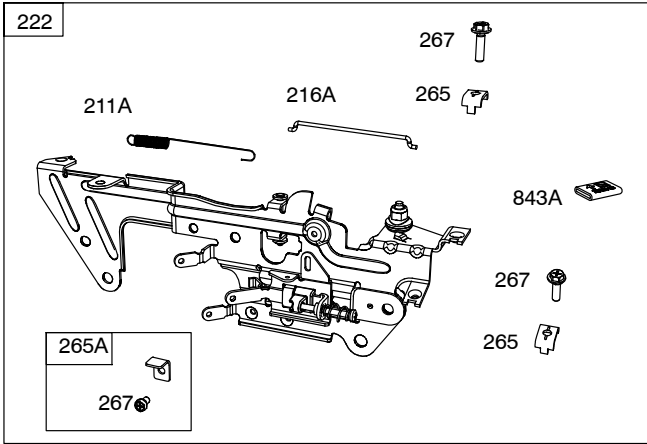

541400

1036

1319

1330

541400

Not for Reproduction

541400

REF. NO.	PART NO.	DESCRIPTION	REF. NO.	PART NO.	DESCRIPTION	REF. NO.	PART NO.	DESCRIPTION		
1	845756	Cylinder Assembly				35	845589	Valve- Intake (Intake) (Pink)		
3	841596	Seal- Oil (Magneto Side)				35A	809374	Spring- Valve (Intake) (White)		
5	845588	Head- Cylinder (Cylinder #1)				36	845589	Spring- Valve (Exhaust) (Pink)		
5A	845590	Head- Cylinder (Cylinder #2)	18	844792	Cover- Crankcase	36A	809374	Spring- Valve (Exhaust) (White)		
7	809730	Gasket- Cylinder Head	20	841596	Seal- Oil (PTO Side)	40	844788	Retainer- Valve		
9	842545	Gasket- Breather	21	843464	Cap- Oil Fill	42	807683	Keep- Valve		
11	809736	Tube- Breather	22	807362	Screw (Crankcase Cover/Sump) (M8x50mm)	45	809785	Tappet- Valve		
12	846037	Gasket- Crankcase (Used After Code Date 13072100).	23	844385	Flywheel	46	809879	Camshaft		
12A	844107	Gasket- Crankcase (Used Before Code Date 13072200).	24	796335	Key- Flywheel (Steel) (Used After Code Date 07122700).	50	844340	Manifold- Intake		
12B	843969	Gasket- Crankcase (Used After Code Date 13072100).			----- Note -----	51	841592	Gasket- Intake		
13	809784	Screw (Cylinder Head)			222698s	51A	809910	Gasket- Intake		
15	807392	Plug- Oil Drain			Key- Flywheel (Aluminum) (Used Before Code Date 07122800).	51B	841882	Gasket- Intake		
16	843290	Crankshaft			----- Note -----	54	844656	Screw (Intake Manifold) (M8x72mm) (Used After Code Date 10092900).		
		----- Note -----	24A	843837	Key- Flywheel (Offset Key) (Aluminum)	62	841233	Screw (Speed Adjustor Lever) (M6x10mm)		
		843291 Crankshaft (Used After Code Date 06083100). Used on Type No(s). 0001, 0004, 0113, 0114, 0131, 1113, 2113.			----- Note -----	73	841840	Screen- Rotating (Used After Code Date 05010900).		
		841529 Crankshaft (Used Before Code Date 06090100). Used on Type No(s). 0113, 0114.	25	809790	Piston Assembly (Standard)	73A	809945	Screen- Rotating Used on Type No(s). 0111. (Used Before Code Date 05011000).		
		----- Note -----			841931 Piston Assembly (.020" Oversize)	73B	842248	Screen- Rotating (Stub Shaft Hole) Used on Type No(s). 0120, 1120.		
		843288 Crankshaft (Used After Code Date 06083100). Used on Type No(s). 0005, 0115, 0121, 0124, 0126, 0129, 1115, 1121, 1124, 1126, 1127, 1129, 2129.	26	809972	Ring Set (Standard)			74	809947	Screw (Rotating Screen)
		----- Note -----			----- Note -----	95	690718	Screw (Throttle Valve)		
			27	807351	Lock- Piston Pin			98	841842	Kit- Idle Speed (Intake Elbow)
			28	807361	Pin- Piston					
			29	809275	Rod- Connecting					
			32	807363	Screw (Connecting Rod)					
			33	844787	Valve- Exhaust					
			34	843730	Valve- Intake					