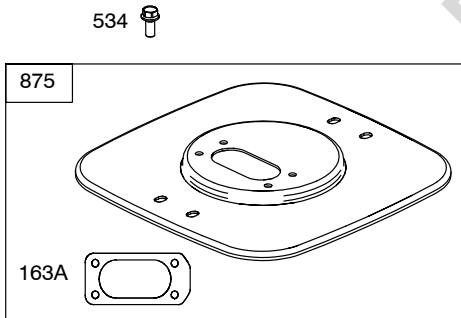

541400

1036

1319

1330

541400

Not for Reproduction

541400

REF. NO.	PART NO.	DESCRIPTION	REF. NO.	PART NO.	DESCRIPTION	REF. NO.	PART NO.	DESCRIPTION		
1	845756	Cylinder Assembly				35	845589	Valve- Intake (Intake) (Pink)		
3	841596	Seal- Oil (Magneto Side)				35A	809374	Spring- Valve (Intake) (White)		
5	845588	Head- Cylinder (Cylinder #1)				36	845589	Spring- Valve (Exhaust) (Pink)		
5A	845590	Head- Cylinder (Cylinder #2)	18	844792	Cover- Crankcase	36A	809374	Spring- Valve (Exhaust) (White)		
7	809730	Gasket- Cylinder Head	20	841596	Seal- Oil (PTO Side)	40	844788	Retainer- Valve		
9	842545	Gasket- Breather	21	843464	Cap- Oil Fill	42	807683	Keep- Valve		
11	809736	Tube- Breather	22	807362	Screw (Crankcase Cover/Sump) (M8x50mm)	45	809785	Tappet- Valve		
12	846037	Gasket- Crankcase (Used After Code Date 13072100).	23	844385	Flywheel	46	809879	Camshaft		
12A	844107	Gasket- Crankcase (Used Before Code Date 13072200).	24	796335	Key- Flywheel (Steel) (Used After Code Date 07122700).	50	844340	Manifold- Intake		
12B	843969	Gasket- Crankcase (Used After Code Date 13072100).			----- Note -----	51	841592	Gasket- Intake		
13	809784	Screw (Cylinder Head)			222698s	51A	809910	Gasket- Intake		
15	807392	Plug- Oil Drain			Key- Flywheel (Aluminum) (Used Before Code Date 07122800).	51B	841882	Gasket- Intake		
16	843290	Crankshaft			----- Note -----	54	844656	Screw (Intake Manifold) (M8x72mm) (Used After Code Date 10092900).		
		----- Note -----	24A	843837	Key- Flywheel (Offset Key) (Aluminum)	62	841233	Screw (Speed Adjustor Lever) (M6x10mm)		
		843291 Crankshaft (Used After Code Date 06083100). Used on Type No(s). 0001, 0004, 0113, 0114, 0131, 1113, 2113.			----- Note -----	73	841840	Screen- Rotating (Used After Code Date 05010900).		
		841529 Crankshaft (Used Before Code Date 06090100). Used on Type No(s). 0113, 0114.	25	809790	Piston Assembly (Standard)	73A	809945	Screen- Rotating Used on Type No(s). 0111. (Used Before Code Date 05011000).		
		----- Note -----			841931 Piston Assembly (.020" Oversize)	73B	842248	Screen- Rotating (Stub Shaft Hole) Used on Type No(s). 0120, 1120.		
		843288 Crankshaft (Used After Code Date 06083100). Used on Type No(s). 0005, 0115, 0121, 0124, 0126, 0129, 1115, 1121, 1124, 1126, 1127, 1129, 2129.	26	809972	Ring Set (Standard)			74	809947	Screw (Rotating Screen)
		----- Note -----			----- Note -----	95	690718	Screw (Throttle Valve)		
			27	807351	Lock- Piston Pin			98	841842	Kit- Idle Speed (Intake Elbow)
			28	807361	Pin- Piston					
			29	809275	Rod- Connecting					
			32	807363	Screw (Connecting Rod)					
			33	844787	Valve- Exhaust					
			34	843730	Valve- Intake					