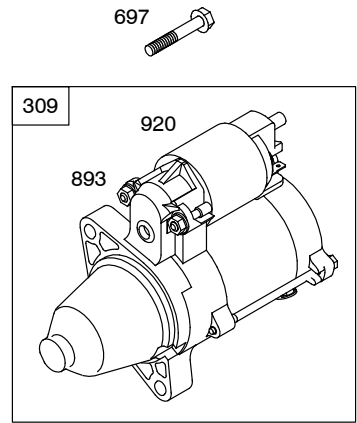

541400

1036

1319

1330

541400

Not for Reproduction

541400

REF. NO.	PART NO.	DESCRIPTION	REF. NO.	PART NO.	DESCRIPTION	REF. NO.	PART NO.	DESCRIPTION		
1	845756	Cylinder Assembly				35	845589	Valve- Intake (Intake) (Pink)		
3	841596	Seal- Oil (Magneto Side)				35A	809374	Spring- Valve (Intake) (White)		
5	845588	Head- Cylinder (Cylinder #1)				36	845589	Spring- Valve (Exhaust) (Pink)		
5A	845590	Head- Cylinder (Cylinder #2)	18	844792	Cover- Crankcase	36A	809374	Spring- Valve (Exhaust) (White)		
7	809730	Gasket- Cylinder Head	20	841596	Seal- Oil (PTO Side)	40	844788	Retainer- Valve		
9	842545	Gasket- Breather	21	843464	Cap- Oil Fill	42	807683	Keep- Valve		
11	809736	Tube- Breather	22	807362	Screw (Crankcase Cover/Sump) (M8x50mm)	45	809785	Tappet- Valve		
12	846037	Gasket- Crankcase (Used After Code Date 13072100).	23	844385	Flywheel	46	809879	Camshaft		
12A	844107	Gasket- Crankcase (Used Before Code Date 13072200).	24	796335	Key- Flywheel (Steel) (Used After Code Date 07122700).	50	844340	Manifold- Intake		
12B	843969	Gasket- Crankcase (Used After Code Date 13072100).			----- Note -----	51	841592	Gasket- Intake		
13	809784	Screw (Cylinder Head)			222698s	51A	809910	Gasket- Intake		
15	807392	Plug- Oil Drain			Key- Flywheel (Aluminum) (Used Before Code Date 07122800).	51B	841882	Gasket- Intake		
16	843290	Crankshaft			----- Note -----	54	844656	Screw (Intake Manifold) (M8x72mm) (Used After Code Date 10092900).		
		----- Note -----	24A	843837	Key- Flywheel (Offset Key) (Aluminum)	62	841233	Screw (Speed Adjustor Lever) (M6x10mm)		
		843291 Crankshaft (Used After Code Date 06083100). Used on Type No(s). 0001, 0004, 0113, 0114, 0131, 1113, 2113.			----- Note -----	73	841840	Screen- Rotating (Used After Code Date 05010900).		
		841529 Crankshaft (Used Before Code Date 06090100). Used on Type No(s). 0113, 0114.	25	809790	Piston Assembly (Standard)	73A	809945	Screen- Rotating Used on Type No(s). 0111. (Used Before Code Date 05011000).		
		----- Note -----			841931 Piston Assembly (.020" Oversize)	73B	842248	Screen- Rotating (Stub Shaft Hole) Used on Type No(s). 0120, 1120.		
		843288 Crankshaft (Used After Code Date 06083100). Used on Type No(s). 0005, 0115, 0121, 0124, 0126, 0129, 1115, 1121, 1124, 1126, 1127, 1129, 2129.	26	809972	Ring Set (Standard)			74	809947	Screw (Rotating Screen)
		----- Note -----			----- Note -----	95	690718	Screw (Throttle Valve)		
			27	807351	Lock- Piston Pin			98	841842	Kit- Idle Speed (Intake Elbow)
			28	807361	Pin- Piston					
			29	809275	Rod- Connecting					
			32	807363	Screw (Connecting Rod)					
			33	844787	Valve- Exhaust					
			34	843730	Valve- Intake					