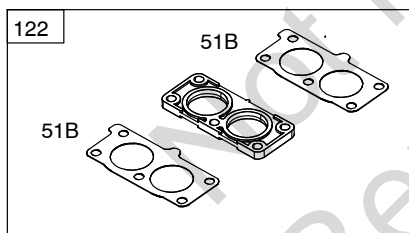

541400

1036

1319

1330

541400

Not for Reproduction

541400

REF. NO.	PART NO.	DESCRIPTION	REF. NO.	PART NO.	DESCRIPTION	REF. NO.	PART NO.	DESCRIPTION		
1	845756	Cylinder Assembly				35	845589	Valve- Intake (Intake) (Pink)		
3	841596	Seal- Oil (Magneto Side)				35A	809374	Spring- Valve (Intake) (White)		
5	845588	Head- Cylinder (Cylinder #1)				36	845589	Spring- Valve (Exhaust) (Pink)		
5A	845590	Head- Cylinder (Cylinder #2)	18	844792	Cover- Crankcase	36A	809374	Spring- Valve (Exhaust) (White)		
7	809730	Gasket- Cylinder Head	20	841596	Seal- Oil (PTO Side)	40	844788	Retainer- Valve		
9	842545	Gasket- Breather	21	843464	Cap- Oil Fill	42	807683	Keep- Valve		
11	809736	Tube- Breather	22	807362	Screw (Crankcase Cover/Sump) (M8x50mm)	45	809785	Tappet- Valve		
12	846037	Gasket- Crankcase (Used After Code Date 13072100).	23	844385	Flywheel	46	809879	Camshaft		
12A	844107	Gasket- Crankcase (Used Before Code Date 13072200).	24	796335	Key- Flywheel (Steel) (Used After Code Date 07122700).	50	844340	Manifold- Intake		
12B	843969	Gasket- Crankcase (Used After Code Date 13072100).			----- Note -----	51	841592	Gasket- Intake		
13	809784	Screw (Cylinder Head)			222698s	51A	809910	Gasket- Intake		
15	807392	Plug- Oil Drain			Key- Flywheel (Aluminum) (Used Before Code Date 07122800).	51B	841882	Gasket- Intake		
16	843290	Crankshaft			----- Note -----	54	844656	Screw (Intake Manifold) (M8x72mm) (Used After Code Date 10092900).		
		----- Note -----	24A	843837	Key- Flywheel (Offset Key) (Aluminum)	62	841233	Screw (Speed Adjustor Lever) (M6x10mm)		
		843291 Crankshaft (Used After Code Date 06083100). Used on Type No(s). 0001, 0004, 0113, 0114, 0131, 1113, 2113.			----- Note -----	73	841840	Screen- Rotating (Used After Code Date 05010900).		
		841529 Crankshaft (Used Before Code Date 06090100). Used on Type No(s). 0113, 0114.	25	809790	Piston Assembly (Standard)	73A	809945	Screen- Rotating Used on Type No(s). 0111. (Used Before Code Date 05011000).		
		----- Note -----			841931 Piston Assembly (.020" Oversize)	73B	842248	Screen- Rotating (Stub Shaft Hole) Used on Type No(s). 0120, 1120.		
		843288 Crankshaft (Used After Code Date 06083100). Used on Type No(s). 0005, 0115, 0121, 0124, 0126, 0129, 1115, 1121, 1124, 1126, 1127, 1129, 2129.	26	809972	Ring Set (Standard)			74	809947	Screw (Rotating Screen)
		----- Note -----			----- Note -----	95	690718	Screw (Throttle Valve)		
			27	807351	Lock- Piston Pin			98	841842	Kit- Idle Speed (Intake Elbow)
			28	807361	Pin- Piston					
			29	809275	Rod- Connecting					
			32	807363	Screw (Connecting Rod)					
			33	844787	Valve- Exhaust					
			34	843730	Valve- Intake					