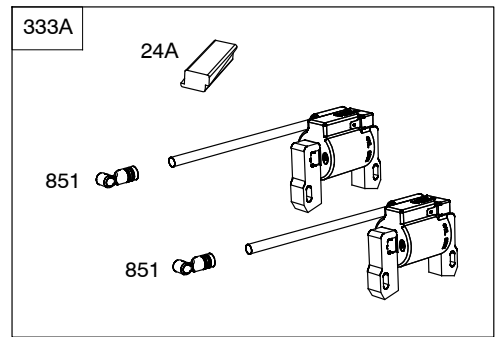

541400

1036

1319

1330

541400

Not for Reproduction

541400

REF. NO.	PART NO.	DESCRIPTION	REF. NO.	PART NO.	DESCRIPTION	REF. NO.	PART NO.	DESCRIPTION		
1	845756	Cylinder Assembly				35	845589	Valve- Intake (Intake) (Pink)		
3	841596	Seal- Oil (Magneto Side)				35A	809374	Spring- Valve (Intake) (White)		
5	845588	Head- Cylinder (Cylinder #1)				36	845589	Spring- Valve (Exhaust) (Pink)		
5A	845590	Head- Cylinder (Cylinder #2)	18	844792	Cover- Crankcase	36A	809374	Spring- Valve (Exhaust) (White)		
7	809730	Gasket- Cylinder Head	20	841596	Seal- Oil (PTO Side)	40	844788	Retainer- Valve		
9	842545	Gasket- Breather	21	843464	Cap- Oil Fill	42	807683	Keep- Valve		
11	809736	Tube- Breather	22	807362	Screw (Crankcase Cover/Sump) (M8x50mm)	45	809785	Tappet- Valve		
12	846037	Gasket- Crankcase (Used After Code Date 13072100).	23	844385	Flywheel	46	809879	Camshaft		
12A	844107	Gasket- Crankcase (Used Before Code Date 13072200).	24	796335	Key- Flywheel (Steel) (Used After Code Date 07122700).	50	844340	Manifold- Intake		
12B	843969	Gasket- Crankcase (Used After Code Date 13072100).			----- Note -----	51	841592	Gasket- Intake		
13	809784	Screw (Cylinder Head)			222698s	51A	809910	Gasket- Intake		
15	807392	Plug- Oil Drain			Key- Flywheel (Aluminum) (Used Before Code Date 07122800).	51B	841882	Gasket- Intake		
16	843290	Crankshaft			----- Note -----	54	844656	Screw (Intake Manifold) (M8x72mm) (Used After Code Date 10092900).		
		----- Note -----	24A	843837	Key- Flywheel (Offset Key) (Aluminum)	62	841233	Screw (Speed Adjustor Lever) (M6x10mm)		
		843291 Crankshaft (Used After Code Date 06083100). Used on Type No(s). 0001, 0004, 0113, 0114, 0131, 1113, 2113.			----- Note -----	73	841840	Screen- Rotating (Used After Code Date 05010900).		
		841529 Crankshaft (Used Before Code Date 06090100). Used on Type No(s). 0113, 0114.	25	809790	Piston Assembly (Standard)	73A	809945	Screen- Rotating Used on Type No(s). 0111. (Used Before Code Date 05011000).		
		----- Note -----			841931 Piston Assembly (.020" Oversize)	73B	842248	Screen- Rotating (Stub Shaft Hole) Used on Type No(s). 0120, 1120.		
		843288 Crankshaft (Used After Code Date 06083100). Used on Type No(s). 0005, 0115, 0121, 0124, 0126, 0129, 1115, 1121, 1124, 1126, 1127, 1129, 2129.	26	809972	Ring Set (Standard)			74	809947	Screw (Rotating Screen)
		----- Note -----			----- Note -----	95	690718	Screw (Throttle Valve)		
			27	807351	Lock- Piston Pin			98	841842	Kit- Idle Speed (Intake Elbow)
			28	807361	Pin- Piston					
			29	809275	Rod- Connecting					
			32	807363	Screw (Connecting Rod)					
			33	844787	Valve- Exhaust					
			34	843730	Valve- Intake					