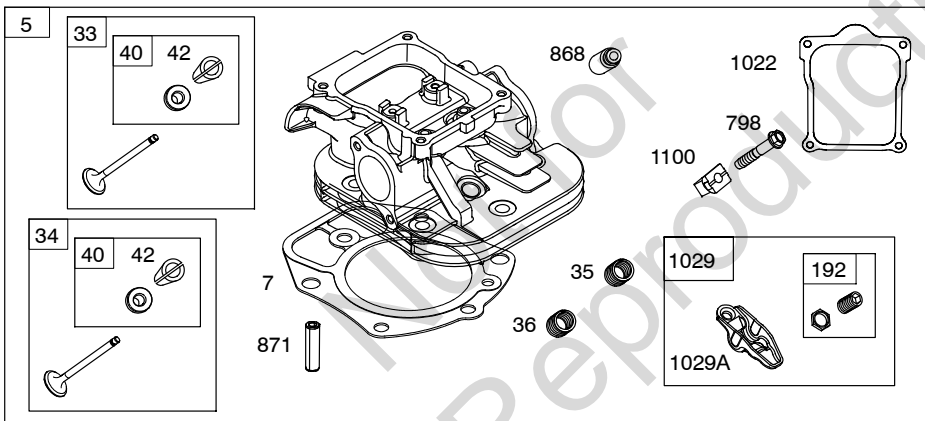

541400

1036

1319

1330

541400

Not for Reproduction

541400

REF. NO.	PART NO.	DESCRIPTION	REF. NO.	PART NO.	DESCRIPTION	REF. NO.	PART NO.	DESCRIPTION		
1	845756	Cylinder Assembly				35	845589	Valve- Intake (Intake) (Pink)		
3	841596	Seal- Oil (Magneto Side)				35A	809374	Spring- Valve (Intake) (White)		
5	845588	Head- Cylinder (Cylinder #1)				36	845589	Spring- Valve (Exhaust) (Pink)		
5A	845590	Head- Cylinder (Cylinder #2)	18	844792	Cover- Crankcase	36A	809374	Spring- Valve (Exhaust) (White)		
7	809730	Gasket- Cylinder Head	20	841596	Seal- Oil (PTO Side)	40	844788	Retainer- Valve		
9	842545	Gasket- Breather	21	843464	Cap- Oil Fill	42	807683	Keep- Valve		
11	809736	Tube- Breather	22	807362	Screw (Crankcase Cover/Sump) (M8x50mm)	45	809785	Tappet- Valve		
12	846037	Gasket- Crankcase (Used After Code Date 13072100).	23	844385	Flywheel	46	809879	Camshaft		
12A	844107	Gasket- Crankcase (Used Before Code Date 13072200).	24	796335	Key- Flywheel (Steel) (Used After Code Date 07122700).	50	844340	Manifold- Intake		
12B	843969	Gasket- Crankcase (Used After Code Date 13072100).			----- Note -----	51	841592	Gasket- Intake		
13	809784	Screw (Cylinder Head)			222698s	51A	809910	Gasket- Intake		
15	807392	Plug- Oil Drain			Key- Flywheel (Aluminum) (Used Before Code Date 07122800).	51B	841882	Gasket- Intake		
16	843290	Crankshaft			----- Note -----	54	844656	Screw (Intake Manifold) (M8x72mm) (Used After Code Date 10092900).		
		----- Note -----	24A	843837	Key- Flywheel (Offset Key) (Aluminum)	62	841233	Screw (Speed Adjustor Lever) (M6x10mm)		
		843291 Crankshaft (Used After Code Date 06083100). Used on Type No(s). 0001, 0004, 0113, 0114, 0131, 1113, 2113.			----- Note -----	73	841840	Screen- Rotating (Used After Code Date 05010900).		
		841529 Crankshaft (Used Before Code Date 06090100). Used on Type No(s). 0113, 0114.	25	809790	Piston Assembly (Standard)	73A	809945	Screen- Rotating Used on Type No(s). 0111. (Used Before Code Date 05011000).		
		----- Note -----			841931 Piston Assembly (.020" Oversize)	73B	842248	Screen- Rotating (Stub Shaft Hole) Used on Type No(s). 0120, 1120.		
		843288 Crankshaft (Used After Code Date 06083100). Used on Type No(s). 0005, 0115, 0121, 0124, 0126, 0129, 1115, 1121, 1124, 1126, 1127, 1129, 2129.	26	809972	Ring Set (Standard)			74	809947	Screw (Rotating Screen)
		----- Note -----			----- Note -----	95	690718	Screw (Throttle Valve)		
			27	807351	Lock- Piston Pin			98	841842	Kit- Idle Speed (Intake Elbow)
			28	807361	Pin- Piston					
			29	809275	Rod- Connecting					
			32	807363	Screw (Connecting Rod)					
			33	844787	Valve- Exhaust					
			34	843730	Valve- Intake					