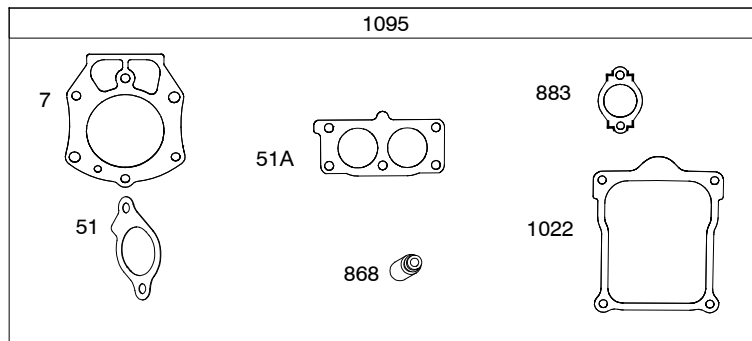

541400

1036

1319

1330

541400

Not for Reproduction

541400

REF. NO.	PART NO.	DESCRIPTION	REF. NO.	PART NO.	DESCRIPTION	REF. NO.	PART NO.	DESCRIPTION		
1	845756	Cylinder Assembly				35	845589	Valve- Intake (Intake) (Pink)		
3	841596	Seal- Oil (Magneto Side)				35A	809374	Spring- Valve (Intake) (White)		
5	845588	Head- Cylinder (Cylinder #1)				36	845589	Spring- Valve (Exhaust) (Pink)		
5A	845590	Head- Cylinder (Cylinder #2)	18	844792	Cover- Crankcase	36A	809374	Spring- Valve (Exhaust) (White)		
7	809730	Gasket- Cylinder Head	20	841596	Seal- Oil (PTO Side)	40	844788	Retainer- Valve		
9	842545	Gasket- Breather	21	843464	Cap- Oil Fill	42	807683	Keep- Valve		
11	809736	Tube- Breather	22	807362	Screw (Crankcase Cover/Sump) (M8x50mm)	45	809785	Tappet- Valve		
12	846037	Gasket- Crankcase (Used After Code Date 13072100).	23	844385	Flywheel	46	809879	Camshaft		
12A	844107	Gasket- Crankcase (Used Before Code Date 13072200).	24	796335	Key- Flywheel (Steel) (Used After Code Date 07122700).	50	844340	Manifold- Intake		
12B	843969	Gasket- Crankcase (Used After Code Date 13072100).			----- Note -----	51	841592	Gasket- Intake		
13	809784	Screw (Cylinder Head)			222698s	51A	809910	Gasket- Intake		
15	807392	Plug- Oil Drain			Key- Flywheel (Aluminum) (Used Before Code Date 07122800).	51B	841882	Gasket- Intake		
16	843290	Crankshaft			----- Note -----	54	844656	Screw (Intake Manifold) (M8x72mm) (Used After Code Date 10092900).		
		----- Note -----	24A	843837	Key- Flywheel (Offset Key) (Aluminum)	62	841233	Screw (Speed Adjustor Lever) (M6x10mm)		
		843291 Crankshaft (Used After Code Date 06083100). Used on Type No(s). 0001, 0004, 0113, 0114, 0131, 1113, 2113.			----- Note -----	73	841840	Screen- Rotating (Used After Code Date 05010900).		
		841529 Crankshaft (Used Before Code Date 06090100). Used on Type No(s). 0113, 0114.	25	809790	Piston Assembly (Standard)	73A	809945	Screen- Rotating Used on Type No(s). 0111. (Used Before Code Date 05011000).		
		----- Note -----			841931 Piston Assembly (.020" Oversize)	73B	842248	Screen- Rotating (Stub Shaft Hole) Used on Type No(s). 0120, 1120.		
		843288 Crankshaft (Used After Code Date 06083100). Used on Type No(s). 0005, 0115, 0121, 0124, 0126, 0129, 1115, 1121, 1124, 1126, 1127, 1129, 2129.	26	809972	Ring Set (Standard)			74	809947	Screw (Rotating Screen)
		----- Note -----			----- Note -----	95	690718	Screw (Throttle Valve)		
			27	807351	Lock- Piston Pin			98	841842	Kit- Idle Speed (Intake Elbow)
			28	807361	Pin- Piston					
			29	809275	Rod- Connecting					
			32	807363	Screw (Connecting Rod)					
			33	844787	Valve- Exhaust					
			34	843730	Valve- Intake					