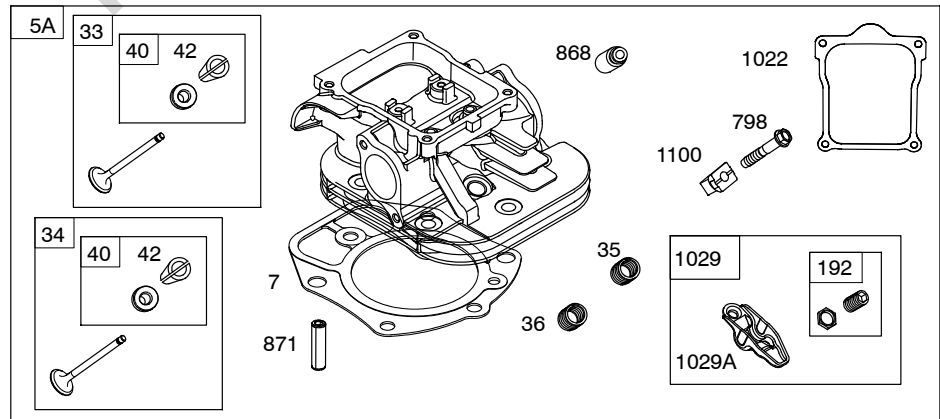

541400

1036

1319

1330

541400

Not for Reproduction

541400

REF. NO.	PART NO.	DESCRIPTION	REF. NO.	PART NO.	DESCRIPTION	REF. NO.	PART NO.	DESCRIPTION		
1	845756	Cylinder Assembly				35	845589	Valve- Intake (Intake) (Pink)		
3	841596	Seal- Oil (Magneto Side)				35A	809374	Spring- Valve (Intake) (White)		
5	845588	Head- Cylinder (Cylinder #1)				36	845589	Spring- Valve (Exhaust) (Pink)		
5A	845590	Head- Cylinder (Cylinder #2)	18	844792	Cover- Crankcase	36A	809374	Spring- Valve (Exhaust) (White)		
7	809730	Gasket- Cylinder Head	20	841596	Seal- Oil (PTO Side)	40	844788	Retainer- Valve		
9	842545	Gasket- Breather	21	843464	Cap- Oil Fill	42	807683	Keep- Valve		
11	809736	Tube- Breather	22	807362	Screw (Crankcase Cover/Sump) (M8x50mm)	45	809785	Tappet- Valve		
12	846037	Gasket- Crankcase (Used After Code Date 13072100).	23	844385	Flywheel	46	809879	Camshaft		
12A	844107	Gasket- Crankcase (Used Before Code Date 13072200).	24	796335	Key- Flywheel (Steel) (Used After Code Date 07122700).	50	844340	Manifold- Intake		
12B	843969	Gasket- Crankcase (Used After Code Date 13072100).			----- Note -----	51	841592	Gasket- Intake		
13	809784	Screw (Cylinder Head)			222698s	51A	809910	Gasket- Intake		
15	807392	Plug- Oil Drain			Key- Flywheel (Aluminum) (Used Before Code Date 07122800).	51B	841882	Gasket- Intake		
16	843290	Crankshaft			----- Note -----	54	844656	Screw (Intake Manifold) (M8x72mm) (Used After Code Date 10092900).		
		----- Note -----	24A	843837	Key- Flywheel (Offset Key) (Aluminum)	62	841233	Screw (Speed Adjustor Lever) (M6x10mm)		
		843291 Crankshaft (Used After Code Date 06083100). Used on Type No(s). 0001, 0004, 0113, 0114, 0131, 1113, 2113.			----- Note -----	73	841840	Screen- Rotating (Used After Code Date 05010900).		
		841529 Crankshaft (Used Before Code Date 06090100). Used on Type No(s). 0113, 0114.	25	809790	Piston Assembly (Standard)	73A	809945	Screen- Rotating Used on Type No(s). 0111. (Used Before Code Date 05011000).		
		----- Note -----			841931 Piston Assembly (.020" Oversize)	73B	842248	Screen- Rotating (Stub Shaft Hole) Used on Type No(s). 0120, 1120.		
		843288 Crankshaft (Used After Code Date 06083100). Used on Type No(s). 0005, 0115, 0121, 0124, 0126, 0129, 1115, 1121, 1124, 1126, 1127, 1129, 2129.	26	809972	Ring Set (Standard)			74	809947	Screw (Rotating Screen)
		----- Note -----			----- Note -----	95	690718	Screw (Throttle Valve)		
			27	807351	Lock- Piston Pin			98	841842	Kit- Idle Speed (Intake Elbow)
			28	807361	Pin- Piston					
			29	809275	Rod- Connecting					
			32	807363	Screw (Connecting Rod)					
			33	844787	Valve- Exhaust					
			34	843730	Valve- Intake					