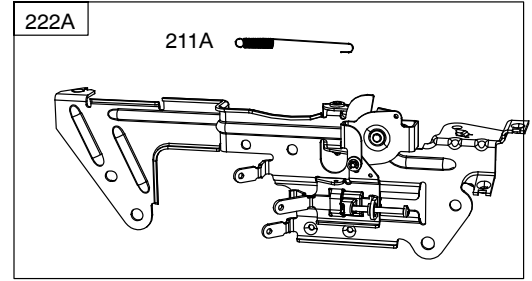

541400

1036

1319

1330

541400

Not for Reproduction

541400

REF. NO.	PART NO.	DESCRIPTION	REF. NO.	PART NO.	DESCRIPTION	REF. NO.	PART NO.	DESCRIPTION		
1	845756	Cylinder Assembly				35	845589	Valve- Intake (Intake) (Pink)		
3	841596	Seal- Oil (Magneto Side)				35A	809374	Spring- Valve (Intake) (White)		
5	845588	Head- Cylinder (Cylinder #1)				36	845589	Spring- Valve (Exhaust) (Pink)		
5A	845590	Head- Cylinder (Cylinder #2)	18	844792	Cover- Crankcase	36A	809374	Spring- Valve (Exhaust) (White)		
7	809730	Gasket- Cylinder Head	20	841596	Seal- Oil (PTO Side)	40	844788	Retainer- Valve		
9	842545	Gasket- Breather	21	843464	Cap- Oil Fill	42	807683	Keep- Valve		
11	809736	Tube- Breather	22	807362	Screw (Crankcase Cover/Sump) (M8x50mm)	45	809785	Tappet- Valve		
12	846037	Gasket- Crankcase (Used After Code Date 13072100).	23	844385	Flywheel	46	809879	Camshaft		
12A	844107	Gasket- Crankcase (Used Before Code Date 13072200).	24	796335	Key- Flywheel (Steel) (Used After Code Date 07122700).	50	844340	Manifold- Intake		
12B	843969	Gasket- Crankcase (Used After Code Date 13072100).			----- Note -----	51	841592	Gasket- Intake		
13	809784	Screw (Cylinder Head)			222698s	51A	809910	Gasket- Intake		
15	807392	Plug- Oil Drain			Key- Flywheel (Aluminum) (Used Before Code Date 07122800).	51B	841882	Gasket- Intake		
16	843290	Crankshaft			----- Note -----	54	844656	Screw (Intake Manifold) (M8x72mm) (Used After Code Date 10092900).		
		----- Note -----	24A	843837	Key- Flywheel (Offset Key) (Aluminum)	62	841233	Screw (Speed Adjustor Lever) (M6x10mm)		
		843291 Crankshaft (Used After Code Date 06083100). Used on Type No(s). 0001, 0004, 0113, 0114, 0131, 1113, 2113.			----- Note -----	73	841840	Screen- Rotating (Used After Code Date 05010900).		
		841529 Crankshaft (Used Before Code Date 06090100). Used on Type No(s). 0113, 0114.	25	809790	Piston Assembly (Standard)	73A	809945	Screen- Rotating Used on Type No(s). 0111. (Used Before Code Date 05011000).		
		----- Note -----			841931 Piston Assembly (.020" Oversize)	73B	842248	Screen- Rotating (Stub Shaft Hole) Used on Type No(s). 0120, 1120.		
		843288 Crankshaft (Used After Code Date 06083100). Used on Type No(s). 0005, 0115, 0121, 0124, 0126, 0129, 1115, 1121, 1124, 1126, 1127, 1129, 2129.	26	809972	Ring Set (Standard)			74	809947	Screw (Rotating Screen)
		----- Note -----			----- Note -----	95	690718	Screw (Throttle Valve)		
			27	807351	Lock- Piston Pin			98	841842	Kit- Idle Speed (Intake Elbow)
			28	807361	Pin- Piston					
			29	809275	Rod- Connecting					
			32	807363	Screw (Connecting Rod)					
			33	844787	Valve- Exhaust					
			34	843730	Valve- Intake					