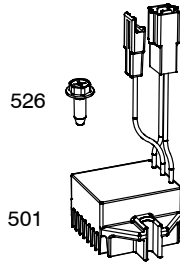

541400

1036

1319

1330

541400

Not for Reproduction

541400

REF. NO.	PART NO.	DESCRIPTION	REF. NO.	PART NO.	DESCRIPTION	REF. NO.	PART NO.	DESCRIPTION		
1	845756	Cylinder Assembly				35	845589	Valve- Intake (Intake) (Pink)		
3	841596	Seal- Oil (Magneto Side)				35A	809374	Spring- Valve (Intake) (White)		
5	845588	Head- Cylinder (Cylinder #1)				36	845589	Spring- Valve (Exhaust) (Pink)		
5A	845590	Head- Cylinder (Cylinder #2)	18	844792	Cover- Crankcase	36A	809374	Spring- Valve (Exhaust) (White)		
7	809730	Gasket- Cylinder Head	20	841596	Seal- Oil (PTO Side)	40	844788	Retainer- Valve		
9	842545	Gasket- Breather	21	843464	Cap- Oil Fill	42	807683	Keep- Valve		
11	809736	Tube- Breather	22	807362	Screw (Crankcase Cover/Sump) (M8x50mm)	45	809785	Tappet- Valve		
12	846037	Gasket- Crankcase (Used After Code Date 13072100).	23	844385	Flywheel	46	809879	Camshaft		
12A	844107	Gasket- Crankcase (Used Before Code Date 13072200).	24	796335	Key- Flywheel (Steel) (Used After Code Date 07122700).	50	844340	Manifold- Intake		
12B	843969	Gasket- Crankcase (Used After Code Date 13072100).			----- Note -----	51	841592	Gasket- Intake		
13	809784	Screw (Cylinder Head)			222698s	51A	809910	Gasket- Intake		
15	807392	Plug- Oil Drain			Key- Flywheel (Aluminum) (Used Before Code Date 07122800).	51B	841882	Gasket- Intake		
16	843290	Crankshaft			----- Note -----	54	844656	Screw (Intake Manifold) (M8x72mm) (Used After Code Date 10092900).		
		----- Note -----	24A	843837	Key- Flywheel (Offset Key) (Aluminum)	62	841233	Screw (Speed Adjustor Lever) (M6x10mm)		
		843291 Crankshaft (Used After Code Date 06083100). Used on Type No(s). 0001, 0004, 0113, 0114, 0131, 1113, 2113.			----- Note -----	73	841840	Screen- Rotating (Used After Code Date 05010900).		
		841529 Crankshaft (Used Before Code Date 06090100). Used on Type No(s). 0113, 0114.	25	809790	Piston Assembly (Standard)	73A	809945	Screen- Rotating Used on Type No(s). 0111. (Used Before Code Date 05011000).		
		----- Note -----			841931 Piston Assembly (.020" Oversize)	73B	842248	Screen- Rotating (Stub Shaft Hole) Used on Type No(s). 0120, 1120.		
		843288 Crankshaft (Used After Code Date 06083100). Used on Type No(s). 0005, 0115, 0121, 0124, 0126, 0129, 1115, 1121, 1124, 1126, 1127, 1129, 2129.	26	809972	Ring Set (Standard)			74	809947	Screw (Rotating Screen)
		----- Note -----			----- Note -----	95	690718	Screw (Throttle Valve)		
			27	807351	Lock- Piston Pin			98	841842	Kit- Idle Speed (Intake Elbow)
			28	807361	Pin- Piston					
			29	809275	Rod- Connecting					
			32	807363	Screw (Connecting Rod)					
			33	844787	Valve- Exhaust					
			34	843730	Valve- Intake					