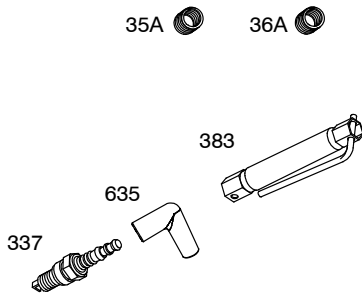

541400

1036

1319

1330

541400

Not for Reproduction

541400

REF. NO.	PART NO.	DESCRIPTION	REF. NO.	PART NO.	DESCRIPTION	REF. NO.	PART NO.	DESCRIPTION		
1	845756	Cylinder Assembly				35	845589	Valve- Intake (Intake) (Pink)		
3	841596	Seal- Oil (Magneto Side)				35A	809374	Spring- Valve (Intake) (White)		
5	845588	Head- Cylinder (Cylinder #1)				36	845589	Spring- Valve (Exhaust) (Pink)		
5A	845590	Head- Cylinder (Cylinder #2)	18	844792	Cover- Crankcase	36A	809374	Spring- Valve (Exhaust) (White)		
7	809730	Gasket- Cylinder Head	20	841596	Seal- Oil (PTO Side)	40	844788	Retainer- Valve		
9	842545	Gasket- Breather	21	843464	Cap- Oil Fill	42	807683	Keep- Valve		
11	809736	Tube- Breather	22	807362	Screw (Crankcase Cover/Sump) (M8x50mm)	45	809785	Tappet- Valve		
12	846037	Gasket- Crankcase (Used After Code Date 13072100).	23	844385	Flywheel	46	809879	Camshaft		
12A	844107	Gasket- Crankcase (Used Before Code Date 13072200).	24	796335	Key- Flywheel (Steel) (Used After Code Date 07122700).	50	844340	Manifold- Intake		
12B	843969	Gasket- Crankcase (Used After Code Date 13072100).			----- Note -----	51	841592	Gasket- Intake		
13	809784	Screw (Cylinder Head)			222698s	51A	809910	Gasket- Intake		
15	807392	Plug- Oil Drain			Key- Flywheel (Aluminum) (Used Before Code Date 07122800).	51B	841882	Gasket- Intake		
16	843290	Crankshaft			----- Note -----	54	844656	Screw (Intake Manifold) (M8x72mm) (Used After Code Date 10092900).		
		----- Note -----	24A	843837	Key- Flywheel (Offset Key) (Aluminum)	62	841233	Screw (Speed Adjustor Lever) (M6x10mm)		
		843291 Crankshaft (Used After Code Date 06083100). Used on Type No(s). 0001, 0004, 0113, 0114, 0131, 1113, 2113.			----- Note -----	73	841840	Screen- Rotating (Used After Code Date 05010900).		
		841529 Crankshaft (Used Before Code Date 06090100). Used on Type No(s). 0113, 0114.	25	809790	Piston Assembly (Standard)	73A	809945	Screen- Rotating Used on Type No(s). 0111. (Used Before Code Date 05011000).		
		----- Note -----			841931 Piston Assembly (.020" Oversize)	73B	842248	Screen- Rotating (Stub Shaft Hole) Used on Type No(s). 0120, 1120.		
		843288 Crankshaft (Used After Code Date 06083100). Used on Type No(s). 0005, 0115, 0121, 0124, 0126, 0129, 1115, 1121, 1124, 1126, 1127, 1129, 2129.	26	809972	Ring Set (Standard)			74	809947	Screw (Rotating Screen)
		----- Note -----			----- Note -----	95	690718	Screw (Throttle Valve)		
			27	807351	Lock- Piston Pin			98	841842	Kit- Idle Speed (Intake Elbow)
			28	807361	Pin- Piston					
			29	809275	Rod- Connecting					
			32	807363	Screw (Connecting Rod)					
			33	844787	Valve- Exhaust					
			34	843730	Valve- Intake					