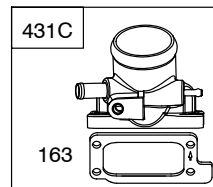

541400

1036

1319

1330

541400

Not for Reproduction

541400

REF. NO.	PART NO.	DESCRIPTION	REF. NO.	PART NO.	DESCRIPTION	REF. NO.	PART NO.	DESCRIPTION		
1	845756	Cylinder Assembly				35	845589	Valve- Intake (Intake) (Pink)		
3	841596	Seal- Oil (Magneto Side)				35A	809374	Spring- Valve (Intake) (White)		
5	845588	Head- Cylinder (Cylinder #1)				36	845589	Spring- Valve (Exhaust) (Pink)		
5A	845590	Head- Cylinder (Cylinder #2)	18	844792	Cover- Crankcase	36A	809374	Spring- Valve (Exhaust) (White)		
7	809730	Gasket- Cylinder Head	20	841596	Seal- Oil (PTO Side)	40	844788	Retainer- Valve		
9	842545	Gasket- Breather	21	843464	Cap- Oil Fill	42	807683	Keep- Valve		
11	809736	Tube- Breather	22	807362	Screw (Crankcase Cover/Sump) (M8x50mm)	45	809785	Tappet- Valve		
12	846037	Gasket- Crankcase (Used After Code Date 13072100).	23	844385	Flywheel	46	809879	Camshaft		
12A	844107	Gasket- Crankcase (Used Before Code Date 13072200).	24	796335	Key- Flywheel (Steel) (Used After Code Date 07122700).	50	844340	Manifold- Intake		
12B	843969	Gasket- Crankcase (Used After Code Date 13072100).			----- Note -----	51	841592	Gasket- Intake		
13	809784	Screw (Cylinder Head)			222698s	51A	809910	Gasket- Intake		
15	807392	Plug- Oil Drain			Key- Flywheel (Aluminum) (Used Before Code Date 07122800).	51B	841882	Gasket- Intake		
16	843290	Crankshaft			----- Note -----	54	844656	Screw (Intake Manifold) (M8x72mm) (Used After Code Date 10092900).		
		----- Note -----	24A	843837	Key- Flywheel (Offset Key) (Aluminum)	62	841233	Screw (Speed Adjustor Lever) (M6x10mm)		
		843291 Crankshaft (Used After Code Date 06083100). Used on Type No(s). 0001, 0004, 0113, 0114, 0131, 1113, 2113.			----- Note -----	73	841840	Screen- Rotating (Used After Code Date 05010900).		
		841529 Crankshaft (Used Before Code Date 06090100). Used on Type No(s). 0113, 0114.	25	809790	Piston Assembly (Standard)	73A	809945	Screen- Rotating Used on Type No(s). 0111. (Used Before Code Date 05011000).		
		----- Note -----			841931 Piston Assembly (.020" Oversize)	73B	842248	Screen- Rotating (Stub Shaft Hole) Used on Type No(s). 0120, 1120.		
		843288 Crankshaft (Used After Code Date 06083100). Used on Type No(s). 0005, 0115, 0121, 0124, 0126, 0129, 1115, 1121, 1124, 1126, 1127, 1129, 2129.	26	809972	Ring Set (Standard)			74	809947	Screw (Rotating Screen)
		----- Note -----			----- Note -----	95	690718	Screw (Throttle Valve)		
			27	807351	Lock- Piston Pin			98	841842	Kit- Idle Speed (Intake Elbow)
			28	807361	Pin- Piston					
			29	809275	Rod- Connecting					
			32	807363	Screw (Connecting Rod)					
			33	844787	Valve- Exhaust					
			34	843730	Valve- Intake					