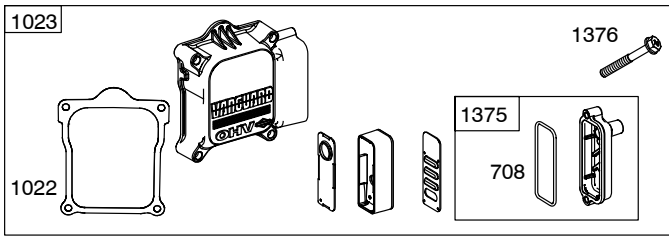

541400

1036

1319

1330

541400

Not for Reproduction

541400

REF. NO.	PART NO.	DESCRIPTION	REF. NO.	PART NO.	DESCRIPTION	REF. NO.	PART NO.	DESCRIPTION		
1	845756	Cylinder Assembly				35	845589	Valve- Intake (Intake) (Pink)		
3	841596	Seal- Oil (Magneto Side)				35A	809374	Spring- Valve (Intake) (White)		
5	845588	Head- Cylinder (Cylinder #1)				36	845589	Spring- Valve (Exhaust) (Pink)		
5A	845590	Head- Cylinder (Cylinder #2)	18	844792	Cover- Crankcase	36A	809374	Spring- Valve (Exhaust) (White)		
7	809730	Gasket- Cylinder Head	20	841596	Seal- Oil (PTO Side)	40	844788	Retainer- Valve		
9	842545	Gasket- Breather	21	843464	Cap- Oil Fill	42	807683	Keep- Valve		
11	809736	Tube- Breather	22	807362	Screw (Crankcase Cover/Sump) (M8x50mm)	45	809785	Tappet- Valve		
12	846037	Gasket- Crankcase (Used After Code Date 13072100).	23	844385	Flywheel	46	809879	Camshaft		
12A	844107	Gasket- Crankcase (Used Before Code Date 13072200).	24	796335	Key- Flywheel (Steel) (Used After Code Date 07122700).	50	844340	Manifold- Intake		
12B	843969	Gasket- Crankcase (Used After Code Date 13072100).			----- Note -----	51	841592	Gasket- Intake		
13	809784	Screw (Cylinder Head)			222698s	51A	809910	Gasket- Intake		
15	807392	Plug- Oil Drain			Key- Flywheel (Aluminum) (Used Before Code Date 07122800).	51B	841882	Gasket- Intake		
16	843290	Crankshaft			----- Note -----	54	844656	Screw (Intake Manifold) (M8x72mm) (Used After Code Date 10092900).		
		----- Note -----	24A	843837	Key- Flywheel (Offset Key) (Aluminum)	62	841233	Screw (Speed Adjustor Lever) (M6x10mm)		
		843291 Crankshaft (Used After Code Date 06083100). Used on Type No(s). 0001, 0004, 0113, 0114, 0131, 1113, 2113.			----- Note -----	73	841840	Screen- Rotating (Used After Code Date 05010900).		
		841529 Crankshaft (Used Before Code Date 06090100). Used on Type No(s). 0113, 0114.	25	809790	Piston Assembly (Standard)	73A	809945	Screen- Rotating Used on Type No(s). 0111. (Used Before Code Date 05011000).		
		----- Note -----			841931 Piston Assembly (.020" Oversize)	73B	842248	Screen- Rotating (Stub Shaft Hole) Used on Type No(s). 0120, 1120.		
		843288 Crankshaft (Used After Code Date 06083100). Used on Type No(s). 0005, 0115, 0121, 0124, 0126, 0129, 1115, 1121, 1124, 1126, 1127, 1129, 2129.	26	809972	Ring Set (Standard)			74	809947	Screw (Rotating Screen)
		----- Note -----			----- Note -----	95	690718	Screw (Throttle Valve)		
			27	807351	Lock- Piston Pin			98	841842	Kit- Idle Speed (Intake Elbow)
			28	807361	Pin- Piston					
			29	809275	Rod- Connecting					
			32	807363	Screw (Connecting Rod)					
			33	844787	Valve- Exhaust					
			34	843730	Valve- Intake					