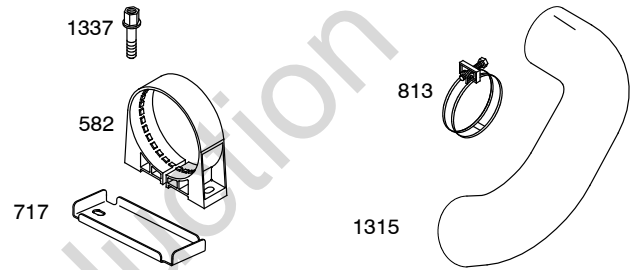

541400

1036

1319

1330

541400

Not for Reproduction

541400

REF. NO.	PART NO.	DESCRIPTION	REF. NO.	PART NO.	DESCRIPTION	REF. NO.	PART NO.	DESCRIPTION		
1	845756	Cylinder Assembly				35	845589	Valve- Intake (Intake) (Pink)		
3	841596	Seal- Oil (Magneto Side)				35A	809374	Spring- Valve (Intake) (White)		
5	845588	Head- Cylinder (Cylinder #1)				36	845589	Spring- Valve (Exhaust) (Pink)		
5A	845590	Head- Cylinder (Cylinder #2)	18	844792	Cover- Crankcase	36A	809374	Spring- Valve (Exhaust) (White)		
7	809730	Gasket- Cylinder Head	20	841596	Seal- Oil (PTO Side)	40	844788	Retainer- Valve		
9	842545	Gasket- Breather	21	843464	Cap- Oil Fill	42	807683	Keep- Valve		
11	809736	Tube- Breather	22	807362	Screw (Crankcase Cover/Sump) (M8x50mm)	45	809785	Tappet- Valve		
12	846037	Gasket- Crankcase (Used After Code Date 13072100).	23	844385	Flywheel	46	809879	Camshaft		
12A	844107	Gasket- Crankcase (Used Before Code Date 13072200).	24	796335	Key- Flywheel (Steel) (Used After Code Date 07122700).	50	844340	Manifold- Intake		
12B	843969	Gasket- Crankcase (Used After Code Date 13072100).			----- Note -----	51	841592	Gasket- Intake		
13	809784	Screw (Cylinder Head)			222698s	51A	809910	Gasket- Intake		
15	807392	Plug- Oil Drain			Key- Flywheel (Aluminum) (Used Before Code Date 07122800).	51B	841882	Gasket- Intake		
16	843290	Crankshaft			----- Note -----	54	844656	Screw (Intake Manifold) (M8x72mm) (Used After Code Date 10092900).		
		----- Note -----	24A	843837	Key- Flywheel (Offset Key) (Aluminum)	62	841233	Screw (Speed Adjustor Lever) (M6x10mm)		
		843291 Crankshaft (Used After Code Date 06083100). Used on Type No(s). 0001, 0004, 0113, 0114, 0131, 1113, 2113.			----- Note -----	73	841840	Screen- Rotating (Used After Code Date 05010900).		
		841529 Crankshaft (Used Before Code Date 06090100). Used on Type No(s). 0113, 0114.	25	809790	Piston Assembly (Standard)	73A	809945	Screen- Rotating Used on Type No(s). 0111. (Used Before Code Date 05011000).		
		----- Note -----			841931 Piston Assembly (.020" Oversize)	73B	842248	Screen- Rotating (Stub Shaft Hole) Used on Type No(s). 0120, 1120.		
		843288 Crankshaft (Used After Code Date 06083100). Used on Type No(s). 0005, 0115, 0121, 0124, 0126, 0129, 1115, 1121, 1124, 1126, 1127, 1129, 2129.	26	809972	Ring Set (Standard)			74	809947	Screw (Rotating Screen)
		----- Note -----			----- Note -----	95	690718	Screw (Throttle Valve)		
			27	807351	Lock- Piston Pin			98	841842	Kit- Idle Speed (Intake Elbow)
			28	807361	Pin- Piston					
			29	809275	Rod- Connecting					
			32	807363	Screw (Connecting Rod)					
			33	844787	Valve- Exhaust					
			34	843730	Valve- Intake					