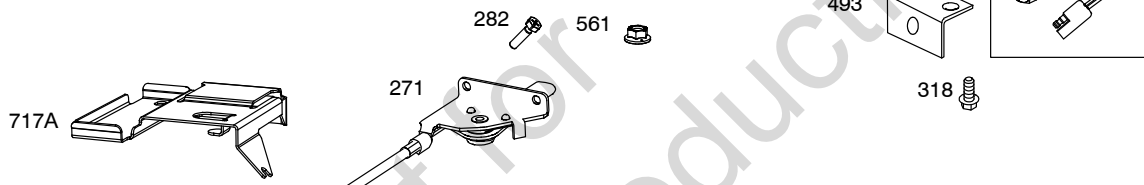

541400

1036

1319

1330

541400

Not for Reproduction

541400

REF. NO.	PART NO.	DESCRIPTION	REF. NO.	PART NO.	DESCRIPTION	REF. NO.	PART NO.	DESCRIPTION		
1	845756	Cylinder Assembly				35	845589	Valve- Intake (Intake) (Pink)		
3	841596	Seal- Oil (Magneto Side)				35A	809374	Spring- Valve (Intake) (White)		
5	845588	Head- Cylinder (Cylinder #1)				36	845589	Spring- Valve (Exhaust) (Pink)		
5A	845590	Head- Cylinder (Cylinder #2)	18	844792	Cover- Crankcase	36A	809374	Spring- Valve (Exhaust) (White)		
7	809730	Gasket- Cylinder Head	20	841596	Seal- Oil (PTO Side)	40	844788	Retainer- Valve		
9	842545	Gasket- Breather	21	843464	Cap- Oil Fill	42	807683	Keep- Valve		
11	809736	Tube- Breather	22	807362	Screw (Crankcase Cover/Sump) (M8x50mm)	45	809785	Tappet- Valve		
12	846037	Gasket- Crankcase (Used After Code Date 13072100).	23	844385	Flywheel	46	809879	Camshaft		
12A	844107	Gasket- Crankcase (Used Before Code Date 13072200).	24	796335	Key- Flywheel (Steel) (Used After Code Date 07122700).	50	844340	Manifold- Intake		
12B	843969	Gasket- Crankcase (Used After Code Date 13072100).			----- Note -----	51	841592	Gasket- Intake		
13	809784	Screw (Cylinder Head)			222698s	51A	809910	Gasket- Intake		
15	807392	Plug- Oil Drain			Key- Flywheel (Aluminum) (Used Before Code Date 07122800).	51B	841882	Gasket- Intake		
16	843290	Crankshaft			----- Note -----	54	844656	Screw (Intake Manifold) (M8x72mm) (Used After Code Date 10092900).		
		----- Note -----	24A	843837	Key- Flywheel (Offset Key) (Aluminum)	62	841233	Screw (Speed Adjustor Lever) (M6x10mm)		
		843291 Crankshaft (Used After Code Date 06083100). Used on Type No(s). 0001, 0004, 0113, 0114, 0131, 1113, 2113.			----- Note -----	73	841840	Screen- Rotating (Used After Code Date 05010900).		
		841529 Crankshaft (Used Before Code Date 06090100). Used on Type No(s). 0113, 0114.	25	809790	Piston Assembly (Standard)	73A	809945	Screen- Rotating Used on Type No(s). 0111. (Used Before Code Date 05011000).		
		----- Note -----			841931 Piston Assembly (.020" Oversize)	73B	842248	Screen- Rotating (Stub Shaft Hole) Used on Type No(s). 0120, 1120.		
		843288 Crankshaft (Used After Code Date 06083100). Used on Type No(s). 0005, 0115, 0121, 0124, 0126, 0129, 1115, 1121, 1124, 1126, 1127, 1129, 2129.	26	809972	Ring Set (Standard)			74	809947	Screw (Rotating Screen)
		----- Note -----			----- Note -----	95	690718	Screw (Throttle Valve)		
			27	807351	Lock- Piston Pin			98	841842	Kit- Idle Speed (Intake Elbow)
			28	807361	Pin- Piston					
			29	809275	Rod- Connecting					
			32	807363	Screw (Connecting Rod)					
			33	844787	Valve- Exhaust					
			34	843730	Valve- Intake					