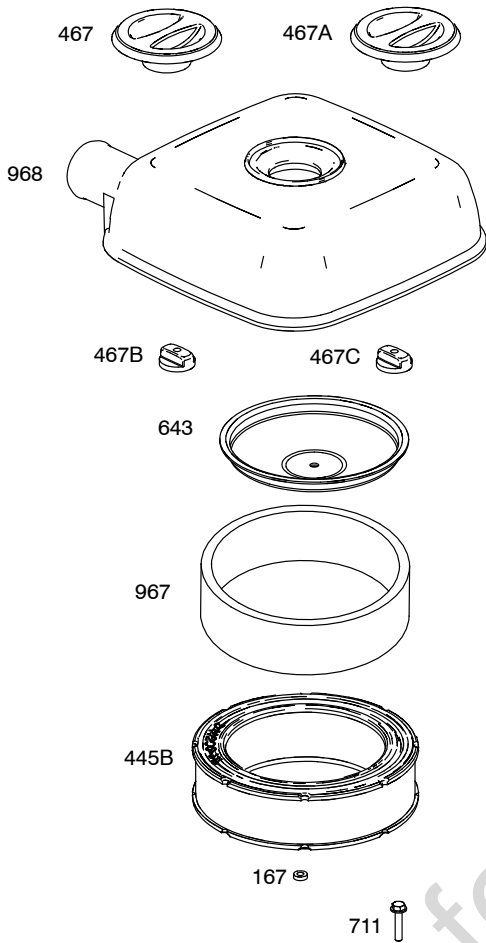

541400

1036

1319

1330

541400

Not for Reproduction

541400

REF. NO.	PART NO.	DESCRIPTION	REF. NO.	PART NO.	DESCRIPTION	REF. NO.	PART NO.	DESCRIPTION		
1	845756	Cylinder Assembly				35	845589	Valve- Intake (Intake) (Pink)		
3	841596	Seal- Oil (Magneto Side)				35A	809374	Spring- Valve (Intake) (White)		
5	845588	Head- Cylinder (Cylinder #1)				36	845589	Spring- Valve (Exhaust) (Pink)		
5A	845590	Head- Cylinder (Cylinder #2)	18	844792	Cover- Crankcase	36A	809374	Spring- Valve (Exhaust) (White)		
7	809730	Gasket- Cylinder Head	20	841596	Seal- Oil (PTO Side)	40	844788	Retainer- Valve		
9	842545	Gasket- Breather	21	843464	Cap- Oil Fill	42	807683	Keep- Valve		
11	809736	Tube- Breather	22	807362	Screw (Crankcase Cover/Sump) (M8x50mm)	45	809785	Tappet- Valve		
12	846037	Gasket- Crankcase (Used After Code Date 13072100).	23	844385	Flywheel	46	809879	Camshaft		
12A	844107	Gasket- Crankcase (Used Before Code Date 13072200).	24	796335	Key- Flywheel (Steel) (Used After Code Date 07122700).	50	844340	Manifold- Intake		
12B	843969	Gasket- Crankcase (Used After Code Date 13072100).			----- Note -----	51	841592	Gasket- Intake		
13	809784	Screw (Cylinder Head)			222698s	51A	809910	Gasket- Intake		
15	807392	Plug- Oil Drain			Key- Flywheel (Aluminum) (Used Before Code Date 07122800).	51B	841882	Gasket- Intake		
16	843290	Crankshaft			----- Note -----	54	844656	Screw (Intake Manifold) (M8x72mm) (Used After Code Date 10092900).		
		----- Note -----	24A	843837	Key- Flywheel (Offset Key) (Aluminum)	62	841233	Screw (Speed Adjustor Lever) (M6x10mm)		
		843291 Crankshaft (Used After Code Date 06083100). Used on Type No(s). 0001, 0004, 0113, 0114, 0131, 1113, 2113.			----- Note -----	73	841840	Screen- Rotating (Used After Code Date 05010900).		
		841529 Crankshaft (Used Before Code Date 06090100). Used on Type No(s). 0113, 0114.	25	809790	Piston Assembly (Standard)	73A	809945	Screen- Rotating Used on Type No(s). 0111. (Used Before Code Date 05011000).		
		----- Note -----			841931 Piston Assembly (.020" Oversize)	73B	842248	Screen- Rotating (Stub Shaft Hole) Used on Type No(s). 0120, 1120.		
		843288 Crankshaft (Used After Code Date 06083100). Used on Type No(s). 0005, 0115, 0121, 0124, 0126, 0129, 1115, 1121, 1124, 1126, 1127, 1129, 2129.	26	809972	Ring Set (Standard)			74	809947	Screw (Rotating Screen)
		----- Note -----			----- Note -----	95	690718	Screw (Throttle Valve)		
			27	807351	Lock- Piston Pin			98	841842	Kit- Idle Speed (Intake Elbow)
			28	807361	Pin- Piston					
			29	809275	Rod- Connecting					
			32	807363	Screw (Connecting Rod)					
			33	844787	Valve- Exhaust					
			34	843730	Valve- Intake					