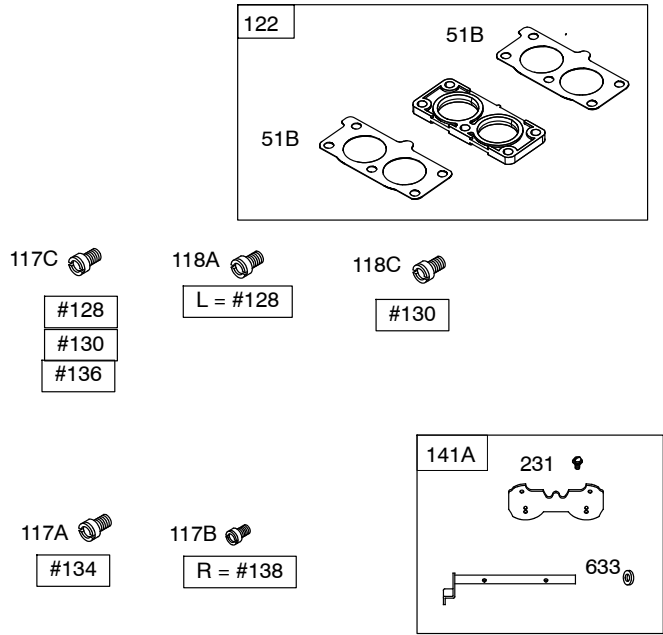

541400

1036

1319

1330

541400

Not for Reproduction

541400

REF. NO.	PART NO.	DESCRIPTION	REF. NO.	PART NO.	DESCRIPTION	REF. NO.	PART NO.	DESCRIPTION		
1	845756	Cylinder Assembly				35	845589	Valve- Intake (Intake) (Pink)		
3	841596	Seal- Oil (Magneto Side)				35A	809374	Spring- Valve (Intake) (White)		
5	845588	Head- Cylinder (Cylinder #1)				36	845589	Spring- Valve (Exhaust) (Pink)		
5A	845590	Head- Cylinder (Cylinder #2)	18	844792	Cover- Crankcase	36A	809374	Spring- Valve (Exhaust) (White)		
7	809730	Gasket- Cylinder Head	20	841596	Seal- Oil (PTO Side)	40	844788	Retainer- Valve		
9	842545	Gasket- Breather	21	843464	Cap- Oil Fill	42	807683	Keep- Valve		
11	809736	Tube- Breather	22	807362	Screw (Crankcase Cover/Sump) (M8x50mm)	45	809785	Tappet- Valve		
12	846037	Gasket- Crankcase (Used After Code Date 13072100).	23	844385	Flywheel	46	809879	Camshaft		
12A	844107	Gasket- Crankcase (Used Before Code Date 13072200).	24	796335	Key- Flywheel (Steel) (Used After Code Date 07122700).	50	844340	Manifold- Intake		
12B	843969	Gasket- Crankcase (Used After Code Date 13072100).			----- Note -----	51	841592	Gasket- Intake		
13	809784	Screw (Cylinder Head)			222698s	51A	809910	Gasket- Intake		
15	807392	Plug- Oil Drain			Key- Flywheel (Aluminum) (Used Before Code Date 07122800).	51B	841882	Gasket- Intake		
16	843290	Crankshaft			----- Note -----	54	844656	Screw (Intake Manifold) (M8x72mm) (Used After Code Date 10092900).		
		----- Note -----	24A	843837	Key- Flywheel (Offset Key) (Aluminum)	62	841233	Screw (Speed Adjustor Lever) (M6x10mm)		
		843291 Crankshaft (Used After Code Date 06083100). Used on Type No(s). 0001, 0004, 0113, 0114, 0131, 1113, 2113.			----- Note -----	73	841840	Screen- Rotating (Used After Code Date 05010900).		
		841529 Crankshaft (Used Before Code Date 06090100). Used on Type No(s). 0113, 0114.	25	809790	Piston Assembly (Standard)	73A	809945	Screen- Rotating Used on Type No(s). 0111. (Used Before Code Date 05011000).		
		----- Note -----			841931 Piston Assembly (.020" Oversize)	73B	842248	Screen- Rotating (Stub Shaft Hole) Used on Type No(s). 0120, 1120.		
		843288 Crankshaft (Used After Code Date 06083100). Used on Type No(s). 0005, 0115, 0121, 0124, 0126, 0129, 1115, 1121, 1124, 1126, 1127, 1129, 2129.	26	809972	Ring Set (Standard)			74	809947	Screw (Rotating Screen)
		----- Note -----			----- Note -----	95	690718	Screw (Throttle Valve)		
			27	807351	Lock- Piston Pin			98	841842	Kit- Idle Speed (Intake Elbow)
			28	807361	Pin- Piston					
			29	809275	Rod- Connecting					
			32	807363	Screw (Connecting Rod)					
			33	844787	Valve- Exhaust					
			34	843730	Valve- Intake					