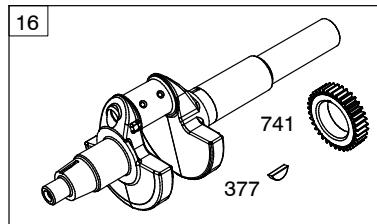

541400

1036

1319

1330

541400

Not for Reproduction

541400

REF. NO.	PART NO.	DESCRIPTION	REF. NO.	PART NO.	DESCRIPTION	REF. NO.	PART NO.	DESCRIPTION		
1	845756	Cylinder Assembly				35	845589	Valve- Intake (Intake) (Pink)		
3	841596	Seal- Oil (Magneto Side)				35A	809374	Spring- Valve (Intake) (White)		
5	845588	Head- Cylinder (Cylinder #1)				36	845589	Spring- Valve (Exhaust) (Pink)		
5A	845590	Head- Cylinder (Cylinder #2)	18	844792	Cover- Crankcase	36A	809374	Spring- Valve (Exhaust) (White)		
7	809730	Gasket- Cylinder Head	20	841596	Seal- Oil (PTO Side)	40	844788	Retainer- Valve		
9	842545	Gasket- Breather	21	843464	Cap- Oil Fill	42	807683	Keep- Valve		
11	809736	Tube- Breather	22	807362	Screw (Crankcase Cover/Sump) (M8x50mm)	45	809785	Tappet- Valve		
12	846037	Gasket- Crankcase (Used After Code Date 13072100).	23	844385	Flywheel	46	809879	Camshaft		
12A	844107	Gasket- Crankcase (Used Before Code Date 13072200).	24	796335	Key- Flywheel (Steel) (Used After Code Date 07122700).	50	844340	Manifold- Intake		
12B	843969	Gasket- Crankcase (Used After Code Date 13072100).			----- Note -----	51	841592	Gasket- Intake		
13	809784	Screw (Cylinder Head)			222698s	51A	809910	Gasket- Intake		
15	807392	Plug- Oil Drain			Key- Flywheel (Aluminum) (Used Before Code Date 07122800).	51B	841882	Gasket- Intake		
16	843290	Crankshaft			----- Note -----	54	844656	Screw (Intake Manifold) (M8x72mm) (Used After Code Date 10092900).		
		----- Note -----	24A	843837	Key- Flywheel (Offset Key) (Aluminum)	62	841233	Screw (Speed Adjustor Lever) (M6x10mm)		
		843291 Crankshaft (Used After Code Date 06083100). Used on Type No(s). 0001, 0004, 0113, 0114, 0131, 1113, 2113.			----- Note -----	73	841840	Screen- Rotating (Used After Code Date 05010900).		
		841529 Crankshaft (Used Before Code Date 06090100). Used on Type No(s). 0113, 0114.	25	809790	Piston Assembly (Standard)	73A	809945	Screen- Rotating Used on Type No(s). 0111. (Used Before Code Date 05011000).		
		----- Note -----			841931 Piston Assembly (.020" Oversize)	73B	842248	Screen- Rotating (Stub Shaft Hole) Used on Type No(s). 0120, 1120.		
		843288 Crankshaft (Used After Code Date 06083100). Used on Type No(s). 0005, 0115, 0121, 0124, 0126, 0129, 1115, 1121, 1124, 1126, 1127, 1129, 2129.	26	809972	Ring Set (Standard)			74	809947	Screw (Rotating Screen)
		----- Note -----			----- Note -----	95	690718	Screw (Throttle Valve)		
			27	807351	Lock- Piston Pin			98	841842	Kit- Idle Speed (Intake Elbow)
			28	807361	Pin- Piston					
			29	809275	Rod- Connecting					
			32	807363	Screw (Connecting Rod)					
			33	844787	Valve- Exhaust					
			34	843730	Valve- Intake					