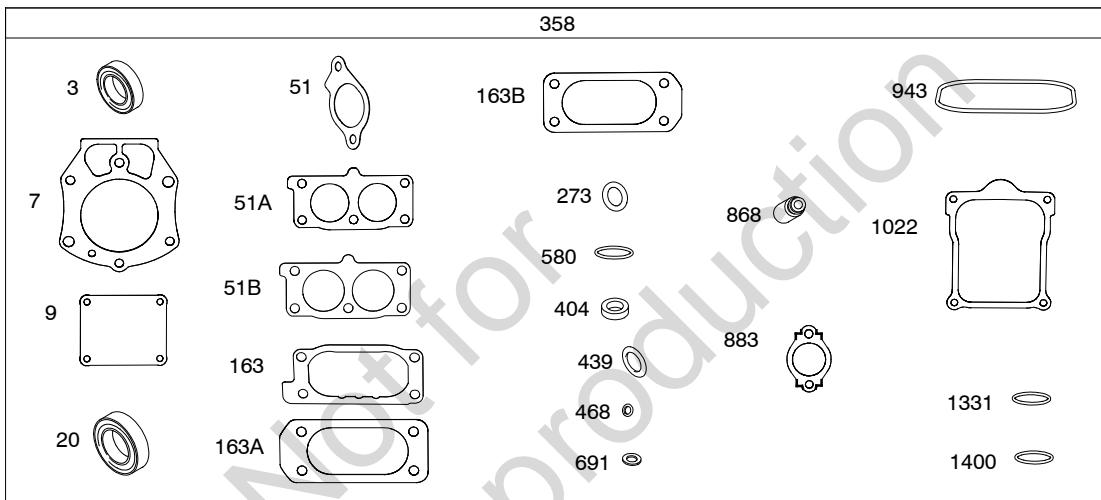

541400

1036

1319

1330

541400

Not for Reproduction

541400

REF. NO.	PART NO.	DESCRIPTION	REF. NO.	PART NO.	DESCRIPTION	REF. NO.	PART NO.	DESCRIPTION		
1	845756	Cylinder Assembly				35	845589	Valve- Intake (Intake) (Pink)		
3	841596	Seal- Oil (Magneto Side)				35A	809374	Spring- Valve (Intake) (White)		
5	845588	Head- Cylinder (Cylinder #1)				36	845589	Spring- Valve (Exhaust) (Pink)		
5A	845590	Head- Cylinder (Cylinder #2)	18	844792	Cover- Crankcase	36A	809374	Spring- Valve (Exhaust) (White)		
7	809730	Gasket- Cylinder Head	20	841596	Seal- Oil (PTO Side)	40	844788	Retainer- Valve		
9	842545	Gasket- Breather	21	843464	Cap- Oil Fill	42	807683	Keep- Valve		
11	809736	Tube- Breather	22	807362	Screw (Crankcase Cover/Sump) (M8x50mm)	45	809785	Tappet- Valve		
12	846037	Gasket- Crankcase (Used After Code Date 13072100).	23	844385	Flywheel	46	809879	Camshaft		
12A	844107	Gasket- Crankcase (Used Before Code Date 13072200).	24	796335	Key- Flywheel (Steel) (Used After Code Date 07122700).	50	844340	Manifold- Intake		
12B	843969	Gasket- Crankcase (Used After Code Date 13072100).			----- Note -----	51	841592	Gasket- Intake		
13	809784	Screw (Cylinder Head)			222698s	51A	809910	Gasket- Intake		
15	807392	Plug- Oil Drain			Key- Flywheel (Aluminum) (Used Before Code Date 07122800).	51B	841882	Gasket- Intake		
16	843290	Crankshaft			----- Note -----	54	844656	Screw (Intake Manifold) (M8x72mm) (Used After Code Date 10092900).		
		----- Note -----	24A	843837	Key- Flywheel (Offset Key) (Aluminum)	62	841233	Screw (Speed Adjustor Lever) (M6x10mm)		
		843291 Crankshaft (Used After Code Date 06083100). Used on Type No(s). 0001, 0004, 0113, 0114, 0131, 1113, 2113.			----- Note -----	73	841840	Screen- Rotating (Used After Code Date 05010900).		
		841529 Crankshaft (Used Before Code Date 06090100). Used on Type No(s). 0113, 0114.	25	809790	Piston Assembly (Standard)	73A	809945	Screen- Rotating Used on Type No(s). 0111. (Used Before Code Date 05011000).		
		----- Note -----			841931 Piston Assembly (.020" Oversize)	73B	842248	Screen- Rotating (Stub Shaft Hole) Used on Type No(s). 0120, 1120.		
		843288 Crankshaft (Used After Code Date 06083100). Used on Type No(s). 0005, 0115, 0121, 0124, 0126, 0129, 1115, 1121, 1124, 1126, 1127, 1129, 2129.	26	809972	Ring Set (Standard)			74	809947	Screw (Rotating Screen)
		----- Note -----			----- Note -----	95	690718	Screw (Throttle Valve)		
			27	807351	Lock- Piston Pin			98	841842	Kit- Idle Speed (Intake Elbow)
			28	807361	Pin- Piston					
			29	809275	Rod- Connecting					
			32	807363	Screw (Connecting Rod)					
			33	844787	Valve- Exhaust					
			34	843730	Valve- Intake					