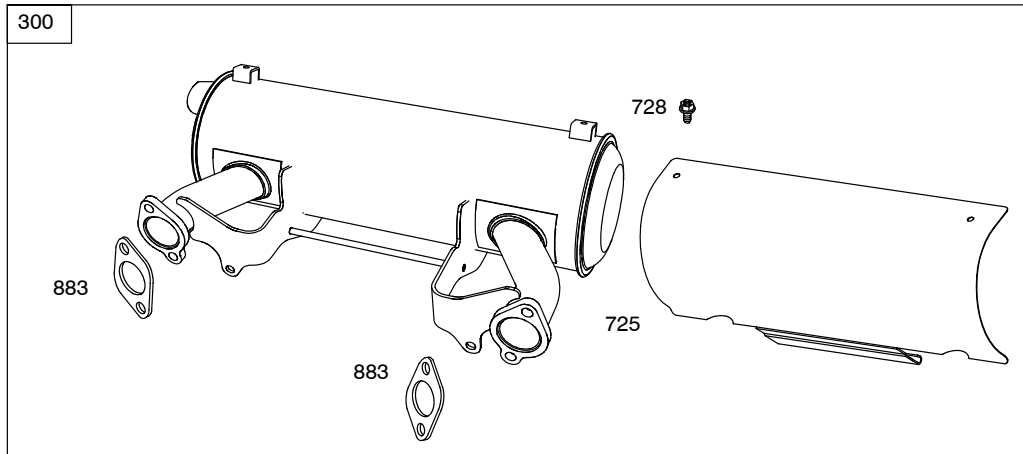

541400

1036

1319

1330

541400

Not for Reproduction

541400

REF. NO.	PART NO.	DESCRIPTION	REF. NO.	PART NO.	DESCRIPTION	REF. NO.	PART NO.	DESCRIPTION		
1	845756	Cylinder Assembly				35	845589	Valve- Intake (Intake) (Pink)		
3	841596	Seal- Oil (Magneto Side)				35A	809374	Spring- Valve (Intake) (White)		
5	845588	Head- Cylinder (Cylinder #1)				36	845589	Spring- Valve (Exhaust) (Pink)		
5A	845590	Head- Cylinder (Cylinder #2)	18	844792	Cover- Crankcase	36A	809374	Spring- Valve (Exhaust) (White)		
7	809730	Gasket- Cylinder Head	20	841596	Seal- Oil (PTO Side)	40	844788	Retainer- Valve		
9	842545	Gasket- Breather	21	843464	Cap- Oil Fill	42	807683	Keep- Valve		
11	809736	Tube- Breather	22	807362	Screw (Crankcase Cover/Sump) (M8x50mm)	45	809785	Tappet- Valve		
12	846037	Gasket- Crankcase (Used After Code Date 13072100).	23	844385	Flywheel	46	809879	Camshaft		
12A	844107	Gasket- Crankcase (Used Before Code Date 13072200).	24	796335	Key- Flywheel (Steel) (Used After Code Date 07122700).	50	844340	Manifold- Intake		
12B	843969	Gasket- Crankcase (Used After Code Date 13072100).			----- Note -----	51	841592	Gasket- Intake		
13	809784	Screw (Cylinder Head)			222698s	51A	809910	Gasket- Intake		
15	807392	Plug- Oil Drain			Key- Flywheel (Aluminum) (Used Before Code Date 07122800).	51B	841882	Gasket- Intake		
16	843290	Crankshaft			----- Note -----	54	844656	Screw (Intake Manifold) (M8x72mm) (Used After Code Date 10092900).		
		----- Note -----	24A	843837	Key- Flywheel (Offset Key) (Aluminum)	62	841233	Screw (Speed Adjustor Lever) (M6x10mm)		
		843291 Crankshaft (Used After Code Date 06083100). Used on Type No(s). 0001, 0004, 0113, 0114, 0131, 1113, 2113.			----- Note -----	73	841840	Screen- Rotating (Used After Code Date 05010900).		
		841529 Crankshaft (Used Before Code Date 06090100). Used on Type No(s). 0113, 0114.	25	809790	Piston Assembly (Standard)	73A	809945	Screen- Rotating Used on Type No(s). 0111. (Used Before Code Date 05011000).		
		----- Note -----			841931 Piston Assembly (.020" Oversize)	73B	842248	Screen- Rotating (Stub Shaft Hole) Used on Type No(s). 0120, 1120.		
		843288 Crankshaft (Used After Code Date 06083100). Used on Type No(s). 0005, 0115, 0121, 0124, 0126, 0129, 1115, 1121, 1124, 1126, 1127, 1129, 2129.	26	809972	Ring Set (Standard)			74	809947	Screw (Rotating Screen)
		----- Note -----			----- Note -----	95	690718	Screw (Throttle Valve)		
			27	807351	Lock- Piston Pin			98	841842	Kit- Idle Speed (Intake Elbow)
			28	807361	Pin- Piston					
			29	809275	Rod- Connecting					
			32	807363	Screw (Connecting Rod)					
			33	844787	Valve- Exhaust					
			34	843730	Valve- Intake					