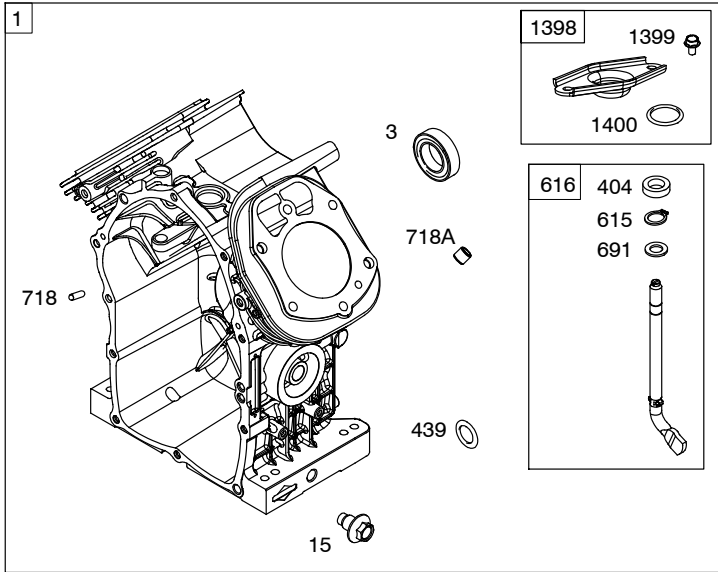

541400

1036

1319

1330

541400

Not for Reproduction

541400

REF. NO.	PART NO.	DESCRIPTION	REF. NO.	PART NO.	DESCRIPTION	REF. NO.	PART NO.	DESCRIPTION		
1	845756	Cylinder Assembly				35	845589	Valve- Intake (Intake) (Pink)		
3	841596	Seal- Oil (Magneto Side)				35A	809374	Spring- Valve (Intake) (White)		
5	845588	Head- Cylinder (Cylinder #1)				36	845589	Spring- Valve (Exhaust) (Pink)		
5A	845590	Head- Cylinder (Cylinder #2)	18	844792	Cover- Crankcase	36A	809374	Spring- Valve (Exhaust) (White)		
7	809730	Gasket- Cylinder Head	20	841596	Seal- Oil (PTO Side)	40	844788	Retainer- Valve		
9	842545	Gasket- Breather	21	843464	Cap- Oil Fill	42	807683	Keep- Valve		
11	809736	Tube- Breather	22	807362	Screw (Crankcase Cover/Sump) (M8x50mm)	45	809785	Tappet- Valve		
12	846037	Gasket- Crankcase (Used After Code Date 13072100).	23	844385	Flywheel	46	809879	Camshaft		
12A	844107	Gasket- Crankcase (Used Before Code Date 13072200).	24	796335	Key- Flywheel (Steel) (Used After Code Date 07122700).	50	844340	Manifold- Intake		
12B	843969	Gasket- Crankcase (Used After Code Date 13072100).			----- Note -----	51	841592	Gasket- Intake		
13	809784	Screw (Cylinder Head)			222698s	51A	809910	Gasket- Intake		
15	807392	Plug- Oil Drain			Key- Flywheel (Aluminum) (Used Before Code Date 07122800).	51B	841882	Gasket- Intake		
16	843290	Crankshaft			----- Note -----	54	844656	Screw (Intake Manifold) (M8x72mm) (Used After Code Date 10092900).		
		----- Note -----	24A	843837	Key- Flywheel (Offset Key) (Aluminum)	62	841233	Screw (Speed Adjustor Lever) (M6x10mm)		
		843291 Crankshaft (Used After Code Date 06083100). Used on Type No(s). 0001, 0004, 0113, 0114, 0131, 1113, 2113.			----- Note -----	73	841840	Screen- Rotating (Used After Code Date 05010900).		
		841529 Crankshaft (Used Before Code Date 06090100). Used on Type No(s). 0113, 0114.	25	809790	Piston Assembly (Standard)	73A	809945	Screen- Rotating Used on Type No(s). 0111. (Used Before Code Date 05011000).		
		----- Note -----			841931 Piston Assembly (.020" Oversize)	73B	842248	Screen- Rotating (Stub Shaft Hole) Used on Type No(s). 0120, 1120.		
		843288 Crankshaft (Used After Code Date 06083100). Used on Type No(s). 0005, 0115, 0121, 0124, 0126, 0129, 1115, 1121, 1124, 1126, 1127, 1129, 2129.	26	809972	Ring Set (Standard)			74	809947	Screw (Rotating Screen)
		----- Note -----			----- Note -----	95	690718	Screw (Throttle Valve)		
			27	807351	Lock- Piston Pin			98	841842	Kit- Idle Speed (Intake Elbow)
			28	807361	Pin- Piston					
			29	809275	Rod- Connecting					
			32	807363	Screw (Connecting Rod)					
			33	844787	Valve- Exhaust					
			34	843730	Valve- Intake					