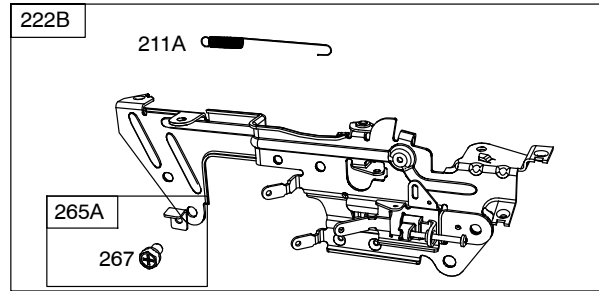

541400

1036

1319

1330

541400

Not for Reproduction

541400

REF. NO.	PART NO.	DESCRIPTION	REF. NO.	PART NO.	DESCRIPTION	REF. NO.	PART NO.	DESCRIPTION		
1	845756	Cylinder Assembly				35	845589	Valve- Intake (Intake) (Pink)		
3	841596	Seal- Oil (Magneto Side)				35A	809374	Spring- Valve (Intake) (White)		
5	845588	Head- Cylinder (Cylinder #1)				36	845589	Spring- Valve (Exhaust) (Pink)		
5A	845590	Head- Cylinder (Cylinder #2)	18	844792	Cover- Crankcase	36A	809374	Spring- Valve (Exhaust) (White)		
7	809730	Gasket- Cylinder Head	20	841596	Seal- Oil (PTO Side)	40	844788	Retainer- Valve		
9	842545	Gasket- Breather	21	843464	Cap- Oil Fill	42	807683	Keep- Valve		
11	809736	Tube- Breather	22	807362	Screw (Crankcase Cover/Sump) (M8x50mm)	45	809785	Tappet- Valve		
12	846037	Gasket- Crankcase (Used After Code Date 13072100).	23	844385	Flywheel	46	809879	Camshaft		
12A	844107	Gasket- Crankcase (Used Before Code Date 13072200).	24	796335	Key- Flywheel (Steel) (Used After Code Date 07122700).	50	844340	Manifold- Intake		
12B	843969	Gasket- Crankcase (Used After Code Date 13072100).			----- Note -----	51	841592	Gasket- Intake		
13	809784	Screw (Cylinder Head)			222698s	51A	809910	Gasket- Intake		
15	807392	Plug- Oil Drain			Key- Flywheel (Aluminum) (Used Before Code Date 07122800).	51B	841882	Gasket- Intake		
16	843290	Crankshaft			----- Note -----	54	844656	Screw (Intake Manifold) (M8x72mm) (Used After Code Date 10092900).		
		----- Note -----	24A	843837	Key- Flywheel (Offset Key) (Aluminum)	62	841233	Screw (Speed Adjustor Lever) (M6x10mm)		
		843291 Crankshaft (Used After Code Date 06083100). Used on Type No(s). 0001, 0004, 0113, 0114, 0131, 1113, 2113.			----- Note -----	73	841840	Screen- Rotating (Used After Code Date 05010900).		
		841529 Crankshaft (Used Before Code Date 06090100). Used on Type No(s). 0113, 0114.	25	809790	Piston Assembly (Standard)	73A	809945	Screen- Rotating Used on Type No(s). 0111. (Used Before Code Date 05011000).		
		----- Note -----			841931 Piston Assembly (.020" Oversize)	73B	842248	Screen- Rotating (Stub Shaft Hole) Used on Type No(s). 0120, 1120.		
		843288 Crankshaft (Used After Code Date 06083100). Used on Type No(s). 0005, 0115, 0121, 0124, 0126, 0129, 1115, 1121, 1124, 1126, 1127, 1129, 2129.	26	809972	Ring Set (Standard)			74	809947	Screw (Rotating Screen)
		----- Note -----			----- Note -----	95	690718	Screw (Throttle Valve)		
			27	807351	Lock- Piston Pin			98	841842	Kit- Idle Speed (Intake Elbow)
			28	807361	Pin- Piston					
			29	809275	Rod- Connecting					
			32	807363	Screw (Connecting Rod)					
			33	844787	Valve- Exhaust					
			34	843730	Valve- Intake					