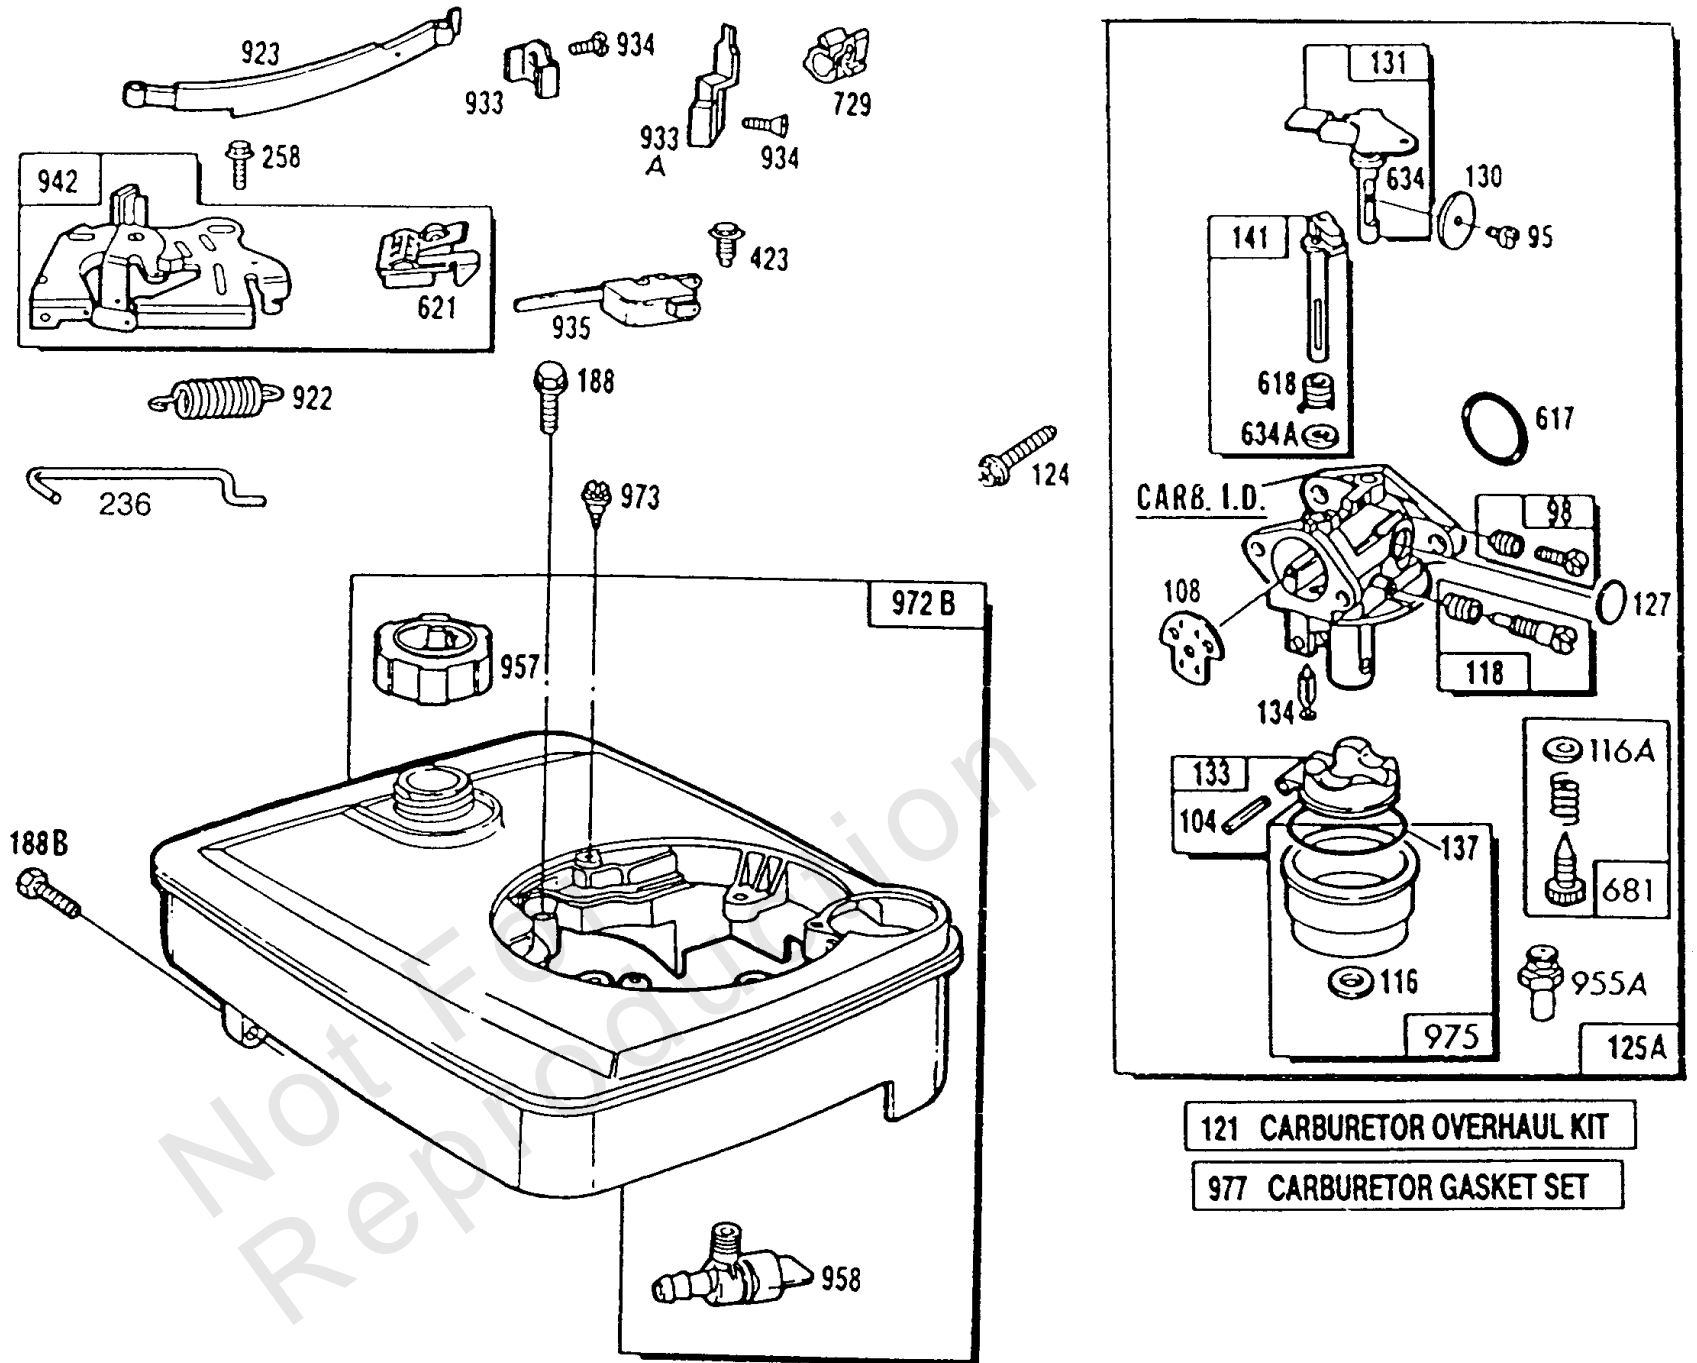

121 CARBURETOR OVERHAUL KIT
977 CARBURETOR GASKET SET

Carburetor, Fuel Tank, Brake

REF NO	PART NO	QTY	DESCRIPTION
617	270344		SEAL, O-Ring -(Intake Manifold) Included in Carburetor Overhaul Kit-See Ref 121. Included in Carburetor Gasket Set-Part No. 398183
618	262035		SPRING, Choke Return
621	396847		SWITCH, Stop
634	-----		No Nomenclature -Included in Carburetor Overhaul Kit-See Ref 121. Included in Carburetor Gasket Set-Part No. 398183
634A	-----		No Nomenclature -Included in Carburetor Overhaul Kit-See Ref 121. Included in Carburetor Gasket Set-Part No. 398183
642	223306		COVER, Air Cleaner
681	490549		KIT, Needle Valve
729	280470		CLIP, Wire
852	396397		CLEANER, Air
922	261647		SPRING, Governor -(Return)
923	394867		PIVOT, Band Brake
933A	223448		PIVOT, Band Brake
933	223278		SPACER -(Used on Engines Without Band Brake)
934	94037		SCREW
935	398758		SWITCH, Interlock -(12 Volt)
942	493248		BRACKET, Brake
955A	231534		RETAINER, Needle Valve
957	397974		CAP, Fuel Tank -(Plastic)
958	399517		VALVE, Fuel Shut Off -(Plastic)
959	399937		BRACKET, Fuel Tank
960	399938		BRACKET, Fuel Tank
961A	93847		SCREW -(Fuel Tank) (Tank)
961B	93980		SCREW -(Fuel Tank) (Tank)
961	93032		SCREW -(Fuel Tank) (Tank)
971A	94256		SCREW -(Air Cleaner)
973	94114		SCREW
975	398191		BOWL, Float
977	490937		SET, Carburetor Gasket -(Lms 11)