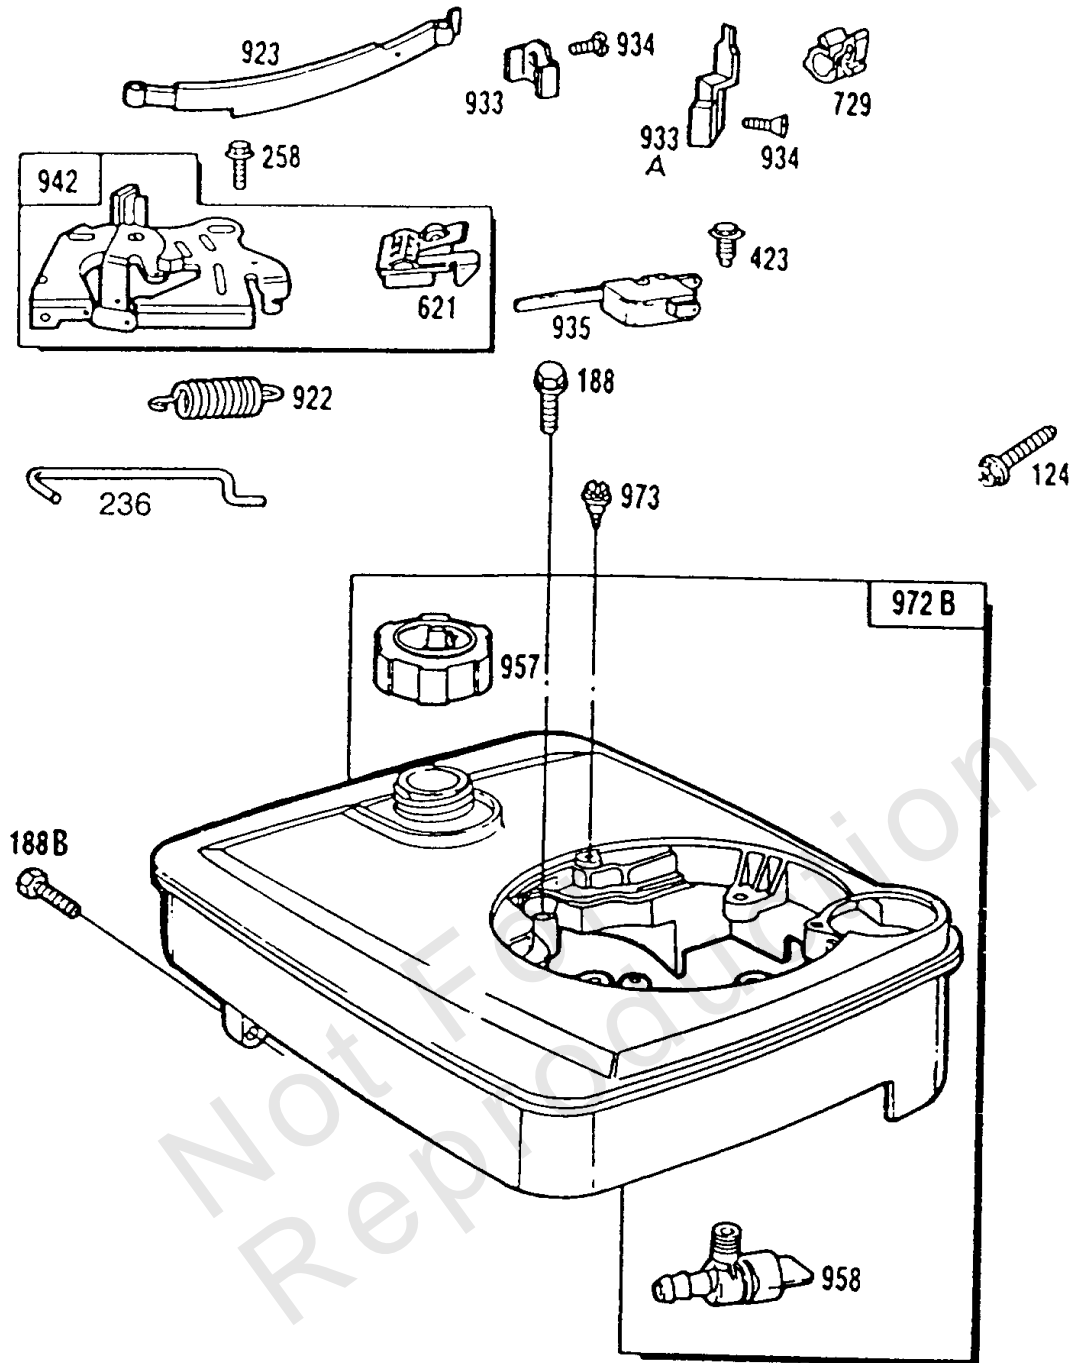

121 CARBURETOR OVERHAUL KIT
977 CARBURETOR GASKET SET